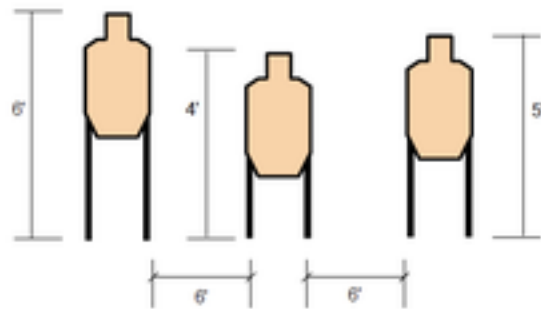

# 1. IDPA Classifier Stage 1

Scoring	Limited	Firearm	Handgun	Rounds	24
Targets	3 paper,	Total	3 targets	Strings	3
Scenario & Procedure	String 1 (12 shots): Load exactly 6 rounds in the firearm. Draw and fire 2 shots to each body, re-load from slide-lock and fire 2 shots at each head. String 2 (6 shots): Draw and fire 2 shots at each target strong hand only. String 3 (6 shots): Start with firearm in weak hand, pointed down range at a 45 degree down angle, safety may be off but the trigger finger must be out of trigger guard. Fire 2 shots at each target weak hand only.				
Start pos	Shooter Position 1 (P1)				
Start on	Audible signal				
Stop on	Last shot				
Penalties	As per current edition of rules				
Safety	L/R				
Setup	See image				

## 2. IDPA Classifier Stage 2

Scoring	Limited	Firearm	Handgun	Rounds	24
Targets	3 paper,	Total	3 targets	Strings	3
Scenario & Procedure	String 1 (12 shots): Load exactly 6 rounds total in the firearm at P2. Start back to the target, turn, draw and fire 2 rounds to each target, re-load from slide-lock and fire 2 more shots at each target. String 2 (6 shots): From the 10 yard line (P2), draw and fire 2 shots at each target while moving forward. Do not cross the line at P3. String 3 (6 shots): From the 5 yard line (P3), draw and fire 2 shots at each target while retreating from the targets.				
Start pos	Shooter Position 2, Shooter Position 3 The start position for all strings is standing erect with han				
Start on	Audible signal				
Stop on	Last shot				
Penalties	As per current edition of rules				
Safety	L/R				
Setup	See image				