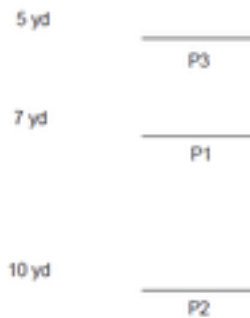

# 1. IDPA Classifier Stage 1

Scoring	Limited	Firearm	Handgun	Rounds	24
Targets	3 paper,	Total	3 targets	Strings	3
Scenario & Procedure	String 1 (12 shots): Load exactly 6 rounds in the firearm. Draw and fire 2 shots to each body, re-load from slide-lock and fire 2 shots at each head. String 2 (6 shots): Draw and fire 2 shots at each target strong hand only. String 3 (6 shots): Start with firearm in weak hand, pointed down range at a 45 degree down angle, safety may be off but the trigger finger must be out of trigger guard. Fire 2 shots at each target weak hand only.				
Start pos	Shooter Position 1 (P1)				
Start on	Audible signal				
Stop on	Last shot				
Penalties	As per current edition of rules				
Safety	L/R				
Setup	See image				

## 2. IDPA Classifier Stage 2

Scoring	Limited	Firearm	Handgun	Rounds	24
Targets	3 paper,	Total	3 targets	Strings	3
Scenario & Procedure	String 1 (12 shots): Load exactly 6 rounds total in the firearm at P2. Start back to the target, turn, draw and fire 2 rounds to each target, re-load from slide-lock and fire 2 more shots at each target. String 2 (6 shots): From the 10 yard line (P2), draw and fire 2 shots at each target while moving forward. Do not cross the line at P3. String 3 (6 shots): From the 5 yard line (P3), draw and fire 2 shots at each target while retreating from the targets.				
Start pos	Shooter Position 2, Shooter Position 3 The start position for all strings is standing erect with han				
Start on	Audible signal				
Stop on	Last shot				
Penalties	As per current edition of rules				
Safety	L/R				
Setup	See image				