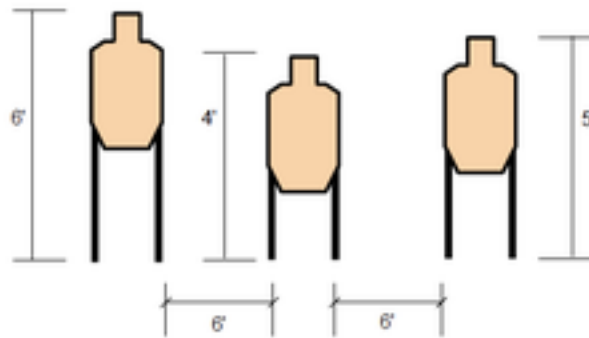

# 1. IDPA Classifier Stage 1

Scoring	Limited	Firearm	Handgun	Rounds	24
Targets	3 paper,	Total	3 targets	Strings	3
Scenario & Procedure	String 1 (12 shots): Load exactly 6 rounds in the firearm. Draw and fire 2 shots to each body, re-load from slide-lock and fire 2 shots at each head. String 2 (6 shots): Draw and fire 2 shots at each target strong hand only. String 3 (6 shots): Start with firearm in weak hand, pointed down range at a 45 degree down angle, safety may be off but the trigger finger must be out of trigger guard. Fire 2 shots at each target weak hand only.				
Start pos	Shooter Position 1 (P1)				
Start on	Audible signal				
Stop on	Last shot				
Penalties	As per current edition of rules				
Safety	L/R				
Setup	See image				

## 2. IDPA Classifier Stage 2

Scoring	Limited	Firearm	Handgun	Rounds	24
Targets	3 paper,	Total	3 targets	Strings	3
Scenario & Procedure	String 1 (12 shots): Load exactly 6 rounds total in the firearm at P2. Start back to the target, turn, draw and fire 2 rounds to each target, re-load from slide-lock and fire 2 more shots at each target. String 2 (6 shots): From the 10 yard line (P2), draw and fire 2 shots at each target while moving forward. Do not cross the line at P3. String 3 (6 shots): From the 5 yard line (P3), draw and fire 2 shots at each target while retreating from the targets.				
Start pos	Shooter Position 2, Shooter Position 3 The start position for all strings is standing erect with han				
Start on	Audible signal				
Stop on	Last shot				
Penalties	As per current edition of rules				
Safety	L/R				
Setup	See image				