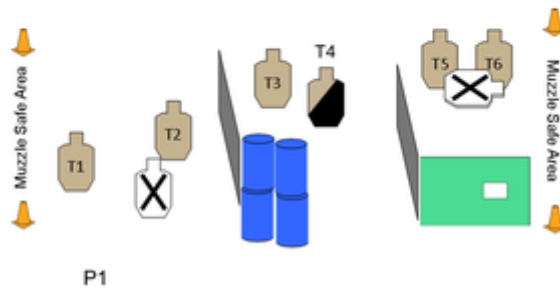

3. Watch for the Kids

Richwood Gun and Game Club	Watch for the Kids! Stage 3	July, 2014
SCENARIO: You are walking down the street and a gang of abductors have grabbed your kids. Stop them!		
GUN READY CONDITION: Loaded to Division capacity, holstered	SCORING: Best of 3 hits on T1&T2; best of 2 hits on all other (14 round minimum)	
STAGE PROCEDURE: Hands over head, facing targets (bem)	START-STOP: Audible and last shot	COVER GARMENT: Required
NOTE: Muzzle Safe Area will be marked- 180 rule is not applicable		

Scoring	Vickers Count	Firearm	Handgun	Rounds	14			
	Targets		6 paper, 2 no-shoot		Total	6 targets	Strings	1
Scenario & Procedure								
Start pos	Gun loaded & holstered							
Start on	Audible signal							
Stop on	Last shot							
Penalties	As per current edition of rules							
Safety	L/R as marked							
Setup