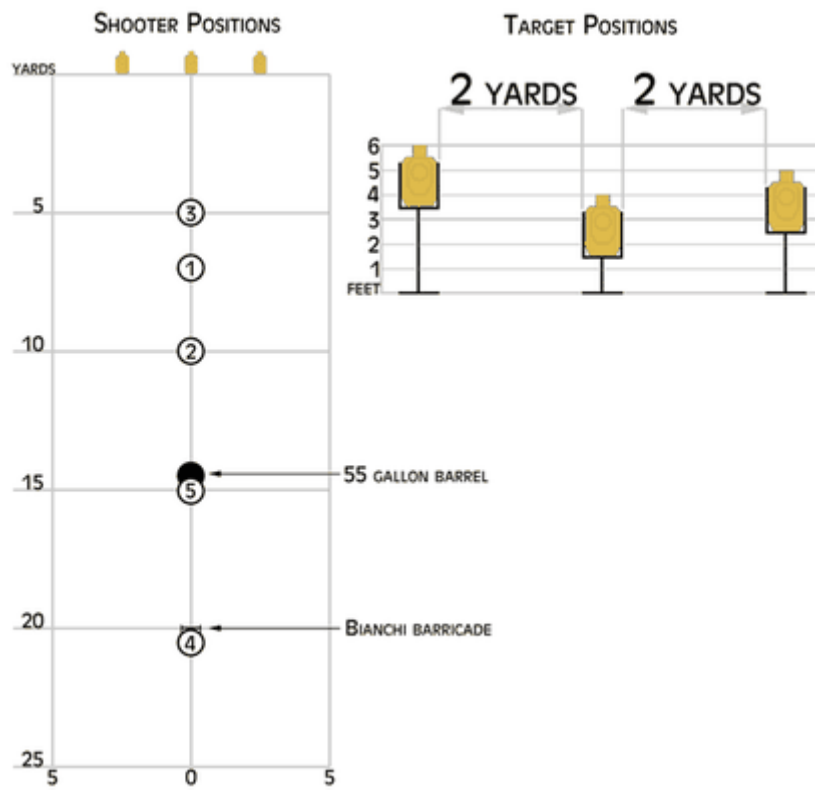

1. IDPA Classifier Stage 1

| | | | | | |
|---------|-----------------------|---------|-----------|---------|----|
| Scoring | Limited Vickers Count | Firearm | Handgun | Rounds | 30 |
| Targets | 3 paper, | Total | 3 targets | Strings | 7 |

| | |
|----------------------|---|
| Scenario & Procedure | String 1 - Draw and fire two (2) shots to the body and one (1) to the head on T1. (3 shots) String 2 - Draw and fire two (2) shots to the body and one (1) to the head on T2. (3 shots) String 3 - Draw and fire two (2) shots to the body and one (1) to the head on T3. (3 shots) String 4 - Draw and fire two (2) shots at each head T1-T3. (6 shots) *** Hits below the head area should be pasted before shooting String Five *** String 5 - Start with gun in "WEAK" hand pointed down range at a 45° angle, safety may be off, but finger must be out of trigger guard, fire one (1) shot at each T1-T3. WEAK HAND ONLY. (3 shots) String 6 - (Load 3 rounds MAX. in pistol) Start back to targets, turn and fire one (1) shot at each, T1-T3, reload from slide lock and fire one (1) shot at each, T1-T3. (6 shots) String 7 - Draw and fire two (2) shots at each T1-T3 "STRONG" hand only. (6 shots) |
| Start pos | Start position for all strings EXCEPT Stage One / String 5 is hands naturally at your sides. |
| Start on | Audible signal |
| Stop on | Last shot |
| Penalties | |
| Safety | L/R |
| Setup | See image |