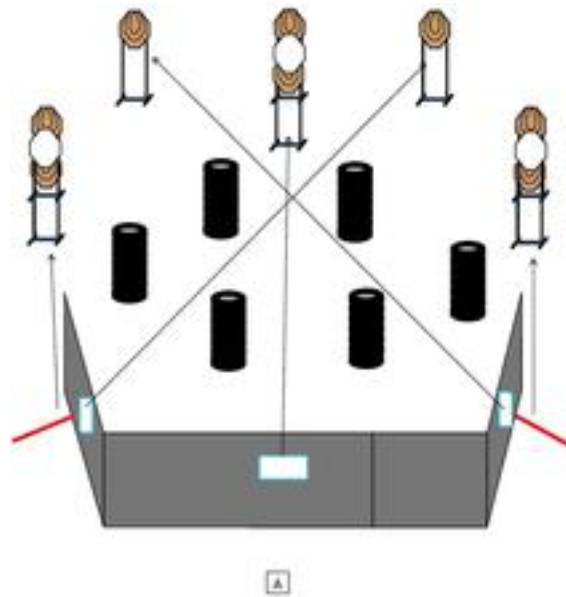

6. station 6, bana E

Start i bane A, läddat, säkrat, hållstrukt. På signal beskjut tavlorna i fri ordning och stil. Däck/avskärningar skall vara uppställda så att alla 3 fönster måste utnyttjas.

CoF	Comstock - Medium	Points	80 p
Targets	8 paper, 3 no-shoot, Total 8 targets	Min rounds	16
Firearm	Handgun	Match-%	12.21%

Procedure	På signal beskjut tavlorna i fri ordning och stil.
Starting position	Gun loaded & holstered
Firearm ready condition	
Start on	Audible signal
Stop on	Last shot
Penalties	As per current edition of rules
Safety angles	
Setup notes	Däck/avskärningar skall vara uppställda så att alla 3 fönster måste utnyttjas.