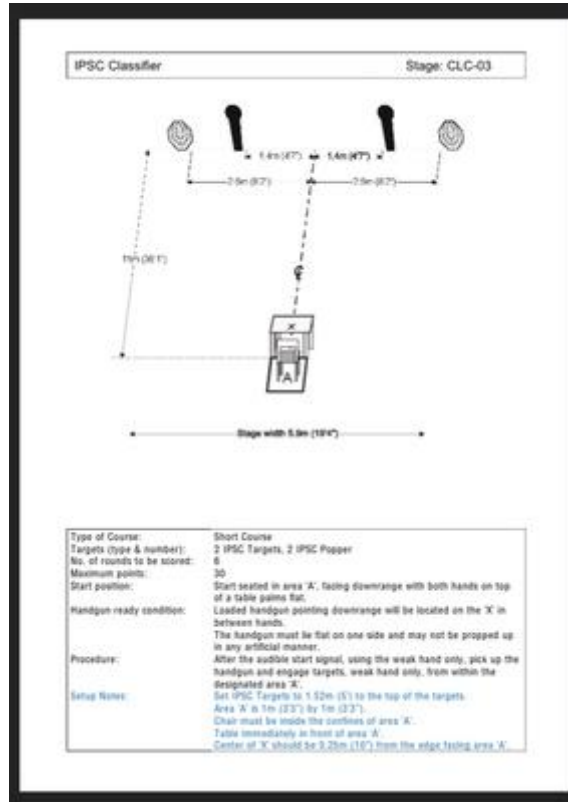

1. CLC-03

CoF	Comstock - Short	Points	30 p
Targets	2 paper, 2 popper, Total 4 targets	Min rounds	6
Firearm	Handgun	Match-%	8.57%

Procedure	
Starting position	
Firearm ready condition	
Start on	
Stop on	
Penalties	
Safety angles	L/R
Setup notes	

2. CLC-19

CoF	Comstock - Medium	Points	90 p
Targets	3 paper, Total 3 targets	Min rounds	18
Firearm	Handgun	Match-%	25.71%

Procedure	
Starting position	
Firearm ready condition	
Start on	
Stop on	
Penalties	
Safety angles	L/R
Setup notes	

3. CLC-37

CoF	Comstock - Short	Points	60 p
Targets	5 paper, 2 popper, 1 no-shoot, Total 7 targets	Min rounds	12
Firearm	Handgun	Match-%	17.14%

Procedure	
Starting position	
Firearm ready condition	
Start on	
Stop on	
Penalties	
Safety angles	L/R
Setup notes	