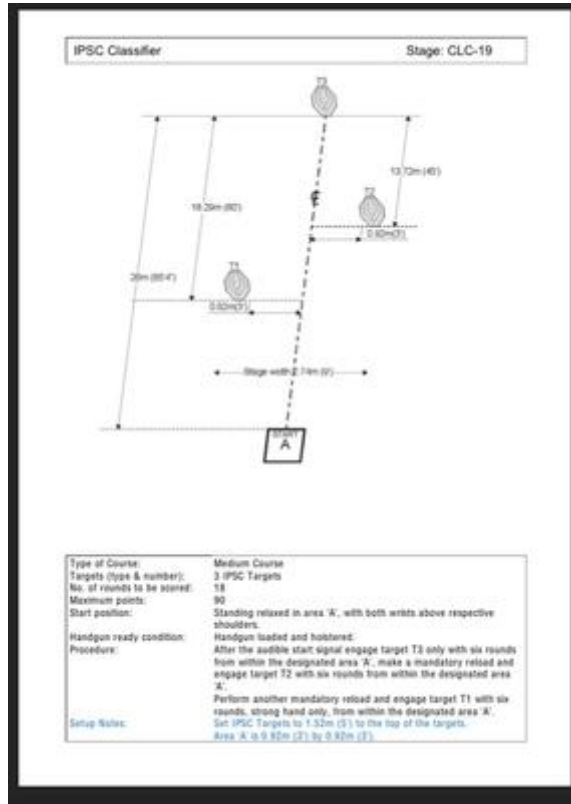

1. CLC-03

CoF	Comstock - Short	Points	30 p
Targets	2 paper, 2 popper, Total 4 targets	Min rounds	6
Firearm	Handgun	Match-%	8.57%

Procedure	
Starting position	
Firearm ready condition	
Start on	
Stop on	
Penalties	
Safety angles	L/R
Setup notes	

2. CLC-19

CoF	Comstock - Medium	Points	90 p
Targets	3 paper, Total 3 targets	Min rounds	18
Firearm	Handgun	Match-%	25.71%

Procedure	
Starting position	
Firearm ready condition	
Start on	
Stop on	
Penalties	
Safety angles	L/R
Setup notes	

3. CLC-37

CoF	Comstock - Short	Points	60 p
Targets	5 paper, 2 popper, 1 no-shoot, Total 7 targets	Min rounds	12
Firearm	Handgun	Match-%	17.14%

Procedure	
Starting position	
Firearm ready condition	
Start on	
Stop on	
Penalties	
Safety angles	L/R
Setup notes	