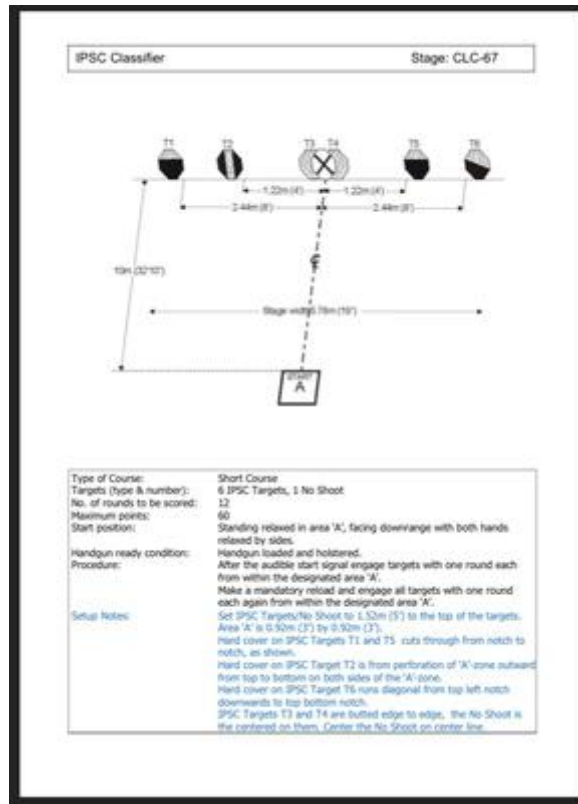

5. CLC-67

CoF	Comstock - Short	Points	60 p
Targets	6 paper, 1 no-shoot, Total 6 targets	Min rounds	12
Firearm	Handgun	Match-%	17.14%

Procedure	
Starting position	
Firearm ready condition	
Start on	
Stop on	
Penalties	
Safety angles	L/R
Setup notes