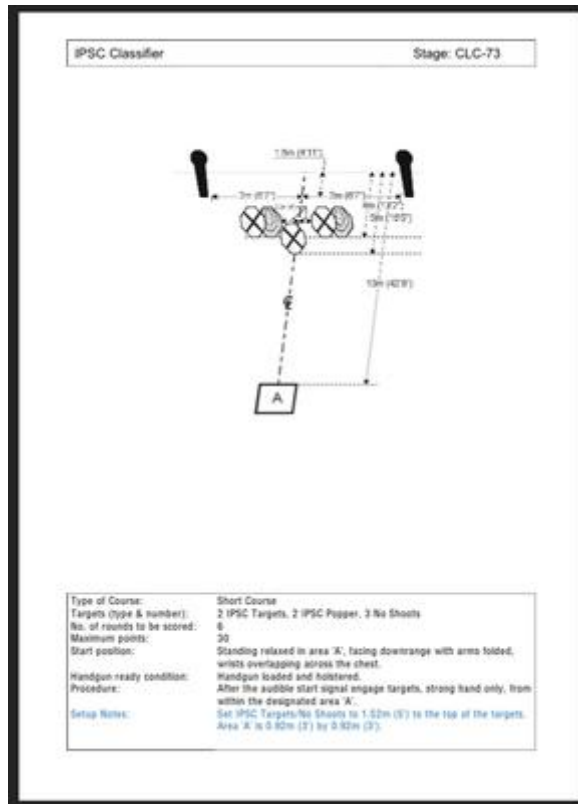

3. CLC-37

CoF	Comstock - Short	Points	60 p
Targets	5 paper, 2 popper, 1 no-shoot, Total 7 targets	Min rounds	12
Firearm	Handgun	Match-%	17.14%

Procedure	
Starting position	
Firearm ready condition	
Start on	
Stop on	
Penalties	
Safety angles	L/R
Setup notes	

4. CLC-63

CoF	Comstock - Medium	Points	80 p
Targets	7 paper, 2 popper, 3 no-shoot, Total 9 targets	Min rounds	16
Firearm	Handgun	Match-%	22.86%

Procedure	
Starting position	
Firearm ready condition	
Start on	
Stop on	
Penalties	
Safety angles	L/R
Setup notes	

5. CLC-67

CoF	Comstock - Short	Points	60 p
Targets	6 paper, 1 no-shoot, Total 6 targets	Min rounds	12
Firearm	Handgun	Match-%	17.14%

Procedure	
Starting position	
Firearm ready condition	
Start on	
Stop on	
Penalties	
Safety angles	L/R
Setup notes	

6. CLC-73

Type of Course: Short Course
 Targets (type & number): 2 IPSC Targets, 2 IPSC Popper, 3 No Shoots
 No. of rounds to be scored: 6
 Maximum points: 30
 Start position: Standing relaxed in area 'A', facing downrange with arms folded, wrists overlapping across the chest.
 Handgun ready condition: Handgun loaded and holstered.
 Procedure: After the audible start signal engage targets, strong hand only, from within the designated area 'A'.
 Setup Notes: Set IPSC Targets/No Shoots to 1.52m (5') to the top of the targets. Area 'A' is 0.82m (2') by 0.82m (2').