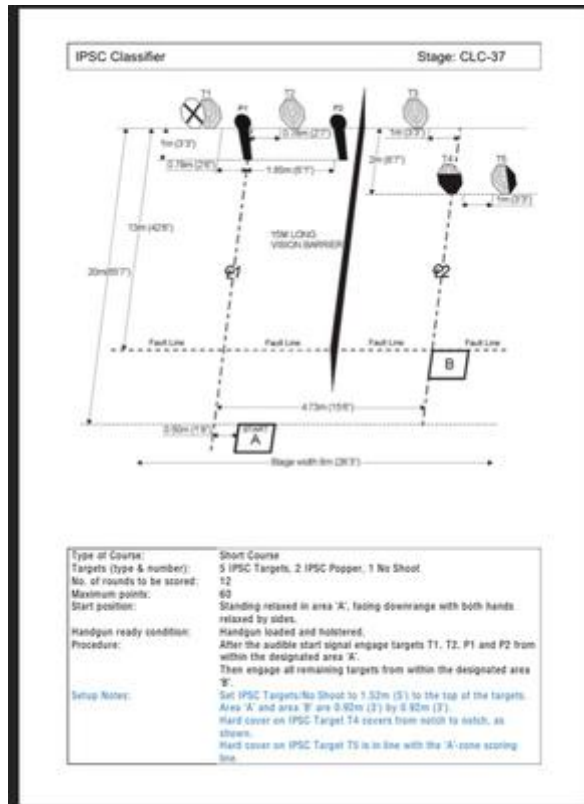

1. CLC-03

CoF	Comstock - Short	Points	30 p
Targets	2 paper, 2 popper, Total 4 targets	Min rounds	6
Firearm	Handgun	Match-%	8.57%

Procedure	
Starting position	
Firearm ready condition	
Start on	
Stop on	
Penalties	
Safety angles	L/R
Setup notes	

2. CLC-19

CoF	Comstock - Medium	Points	90 p
Targets	3 paper, Total 3 targets	Min rounds	18
Firearm	Handgun	Match-%	25.71%

Procedure	
Starting position	
Firearm ready condition	
Start on	
Stop on	
Penalties	
Safety angles	L/R
Setup notes	

3. CLC-37

CoF	Comstock - Short	Points	60 p
Targets	5 paper, 2 popper, 1 no-shoot, Total 7 targets	Min rounds	12
Firearm	Handgun	Match-%	17.14%

Procedure	
Starting position	
Firearm ready condition	
Start on	
Stop on	
Penalties	
Safety angles	L/R
Setup notes	