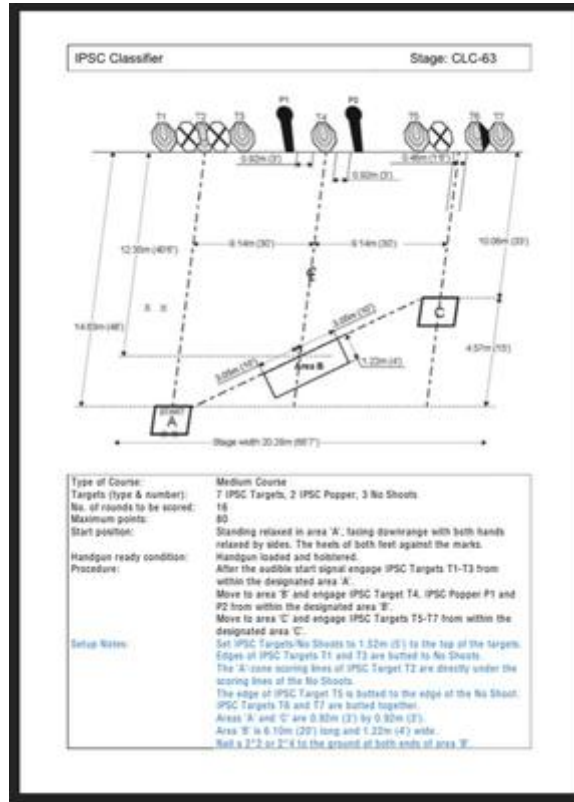

4. CLC-63

CoF	Comstock - Medium	Points	80 p
Targets	7 paper, 2 popper, 3 no-shoot, Total 9 targets	Min rounds	16
Firearm	Handgun	Match-%	22.86%

Procedure	
Starting position	
Firearm ready condition	
Start on	
Stop on	
Penalties	
Safety angles	L/R
Setup notes