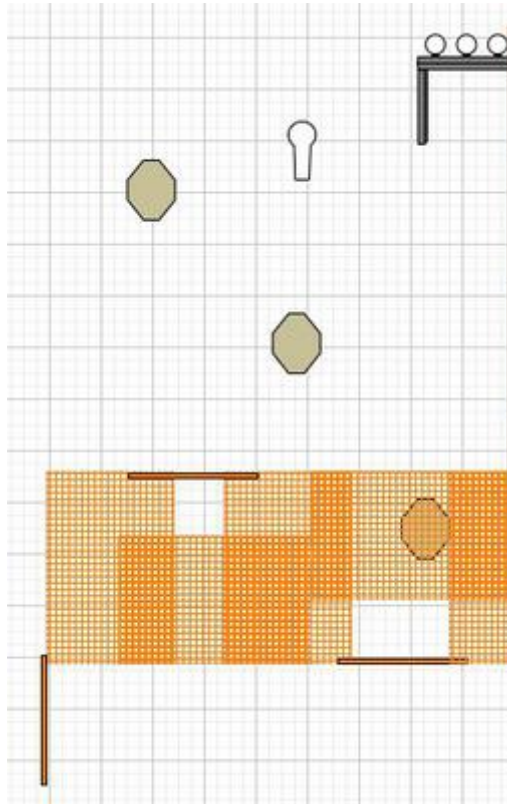

1.

CoF	Comstock - Short	Points	50 p
Targets	3 paper, 1 popper, 3 plates, Total 7 targets	Min rounds	10
Firearm	Rifle	Match-%	11.63%

Procedure	Engage all targets from behind fault line/wall. Two closest targets to be engaged thru designated openings. Furthest paper target shoot from left shoulder.
Starting position	Standing relaxed
Firearm ready condition	Option 1
Start on	Audible signal
Stop on	Last shot
Penalties	As per current edition of rules
Safety angles	L/R
Setup notes	

2.

CoF	Comstock - Short	Points	50 p
Targets	3 paper, 1 popper, 3 plates, Total 7 targets	Min rounds	10
Firearm	Rifle	Match-%	11.63%

Procedure	Engage all targets from behind fault line/wall. Two closest targets to be engaged thru designated openings. Furthest paper target shoot from righth shoulder.
Starting position	Standing relaxed
Firearm ready condition	Option 1
Start on	Audible signal
Stop on	Last shot
Penalties	As per current edition of rules
Safety angles	L/R
Setup notes	

3.

CoF	Comstock - Medium	Points	100 p
Targets	6 paper, 2 popper, 6 plates, Total 14 targets	Min rounds	20
Firearm	Rifle	Match-%	23.26%

Procedure	Engage all targets from behind fault line/wall. Two closest targets to be engaged thru designated openings. Furthest left paper target engaged from left shoulder, furthest righth paper target engaged with righth shoulder.
Starting position	Sitting on ground.
Firearm ready condition	Option 3
Start on	Audible signal
Stop on	Last shot
Penalties	As per current edition of rules
Safety angles	L/R
Setup notes	