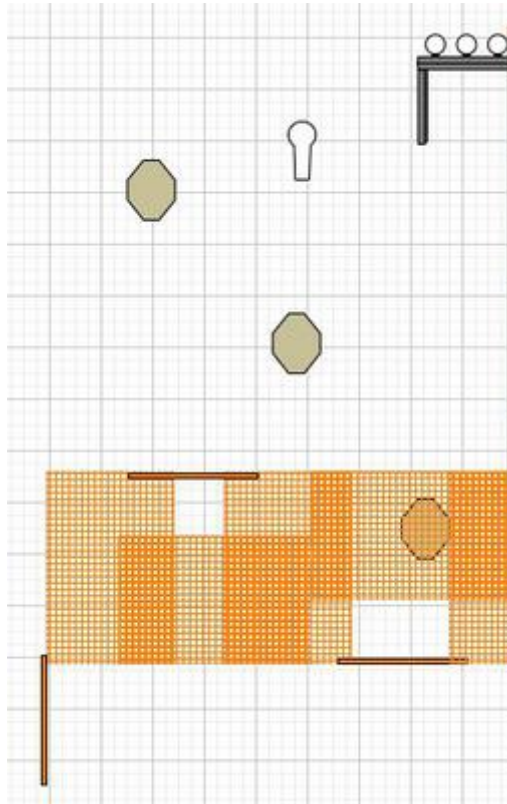

1.

CoF	Comstock - Short	Points	50 p
Targets	3 paper, 1 popper, 3 plates, Total 7 targets	Min rounds	10
Firearm	Rifle	Match-%	11.63%

Procedure	Engage all targets from behind fault line/wall. Two closest targets to be engaged thru designated openings. Furthest paper target shoot from left shoulder.
Starting position	Standing relaxed
Firearm ready condition	Option 1
Start on	Audible signal
Stop on	Last shot
Penalties	As per current edition of rules
Safety angles	L/R
Setup notes	

## 2.

CoF	Comstock - Short	Points	50 p
Targets	3 paper, 1 popper, 3 plates, Total 7 targets	Min rounds	10
Firearm	Rifle	Match-%	11.63%

Procedure	Engage all targets from behind fault line/wall. Two closest targets to be engaged thru designated openings. Furthest paper target shoot from righth shoulder.
Starting position	Standing relaxed
Firearm ready condition	Option 1
Start on	Audible signal
Stop on	Last shot
Penalties	As per current edition of rules
Safety angles	L/R
Setup notes	

# 3.

CoF	Comstock - Medium	Points	100 p
Targets	6 paper, 2 popper, 6 plates, Total 14 targets	Min rounds	20
Firearm	Rifle	Match-%	23.26%

Procedure	Engage all targets from behind fault line/wall. Two closest targets to be engaged thru designated openings. Furthest left paper target engaged from left shoulder, furthest righth paper target engaged with righth shoulder.
Starting position	Sitting on ground.
Firearm ready condition	Option 3
Start on	Audible signal
Stop on	Last shot
Penalties	As per current edition of rules
Safety angles	L/R
Setup notes	