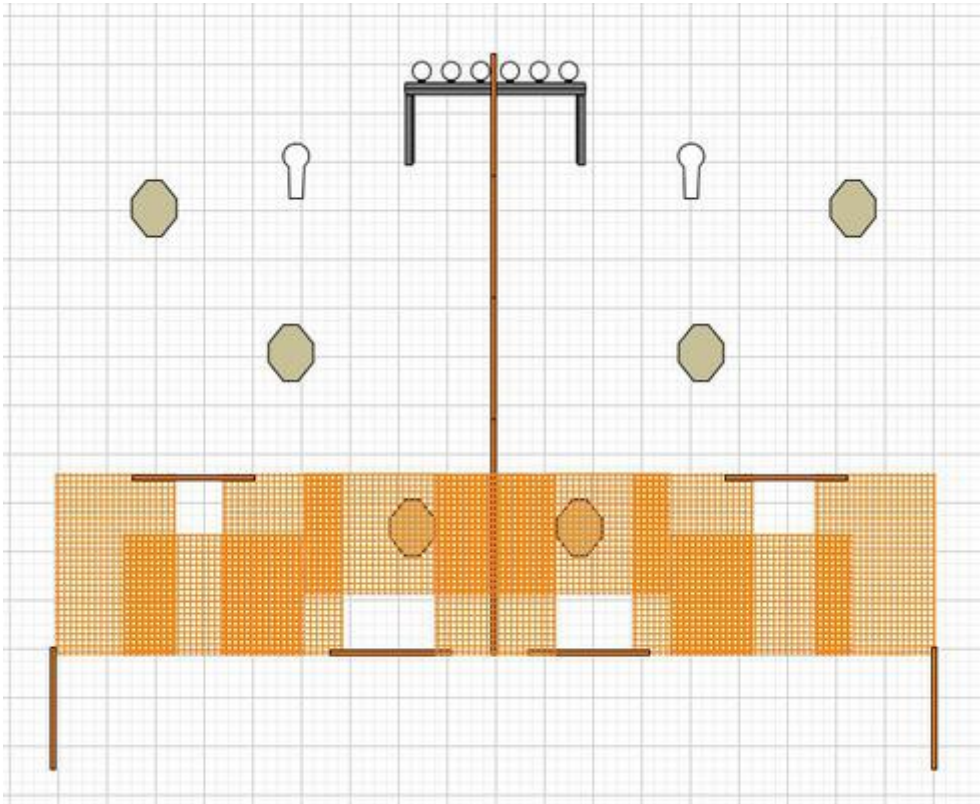

1.

CoF	Comstock - Short	Points	50 p
Targets	3 paper, 1 popper, 3 plates, Total 7 targets	Min rounds	10
Firearm	Rifle	Match-%	11.63%

Procedure	Engage all targets from behind fault line/wall. Two closest targets to be engaged thru designated openings. Furthest paper target shoot from left shoulder.
Starting position	Standing relaxed
Firearm ready condition	Option 1
Start on	Audible signal
Stop on	Last shot
Penalties	As per current edition of rules
Safety angles	L/R
Setup notes	

2.

CoF	Comstock - Short	Points	50 p
Targets	3 paper, 1 popper, 3 plates, Total 7 targets	Min rounds	10
Firearm	Rifle	Match-%	11.63%

Procedure	Engage all targets from behind fault line/wall. Two closest targets to be engaged thru designated openings. Furthest paper target shoot from righth shoulder.
Starting position	Standing relaxed
Firearm ready condition	Option 1
Start on	Audible signal
Stop on	Last shot
Penalties	As per current edition of rules
Safety angles	L/R
Setup notes	

3.

CoF	Comstock - Medium	Points	100 p
Targets	6 paper, 2 popper, 6 plates, Total 14 targets	Min rounds	20
Firearm	Rifle	Match-%	23.26%

Procedure	Engage all targets from behind fault line/wall. Two closest targets to be engaged thru designated openings. Furthest left paper target engaged from left shoulder, furthest righth paper target engaged with righth shoulder.
Starting position	Sitting on ground.
Firearm ready condition	Option 3
Start on	Audible signal
Stop on	Last shot
Penalties	As per current edition of rules
Safety angles	L/R
Setup notes	