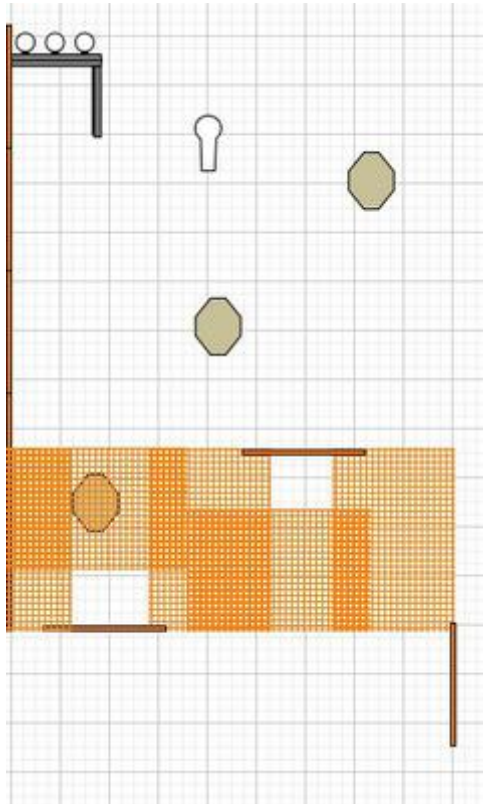

1.

CoF	Comstock - Short	Points	50 p
Targets	3 paper, 1 popper, 3 plates, Total 7 targets	Min rounds	10
Firearm	Rifle	Match-%	11.63%

Procedure	Engage all targets from behind fault line/wall. Two closest targets to be engaged thru designated openings. Furthest paper target shoot from left shoulder.
Starting position	Standing relaxed
Firearm ready condition	Option 1
Start on	Audible signal
Stop on	Last shot
Penalties	As per current edition of rules
Safety angles	L/R
Setup notes	

2.

CoF	Comstock - Short	Points	50 p
Targets	3 paper, 1 popper, 3 plates, Total 7 targets	Min rounds	10
Firearm	Rifle	Match-%	11.63%

Procedure	Engage all targets from behind fault line/wall. Two closest targets to be engaged thru designated openings. Furthest paper target shoot from righth shoulder.
Starting position	Standing relaxed
Firearm ready condition	Option 1
Start on	Audible signal
Stop on	Last shot
Penalties	As per current edition of rules
Safety angles	L/R
Setup notes	

3.

CoF	Comstock - Medium	Points	100 p
Targets	6 paper, 2 popper, 6 plates, Total 14 targets	Min rounds	20
Firearm	Rifle	Match-%	23.26%

Procedure	Engage all targets from behind fault line/wall. Two closest targets to be engaged thru designated openings. Furthest left paper target engaged from left shoulder, furthest righth paper target engaged with righth shoulder.
Starting position	Sitting on ground.
Firearm ready condition	Option 3
Start on	Audible signal
Stop on	Last shot
Penalties	As per current edition of rules
Safety angles	L/R
Setup notes	