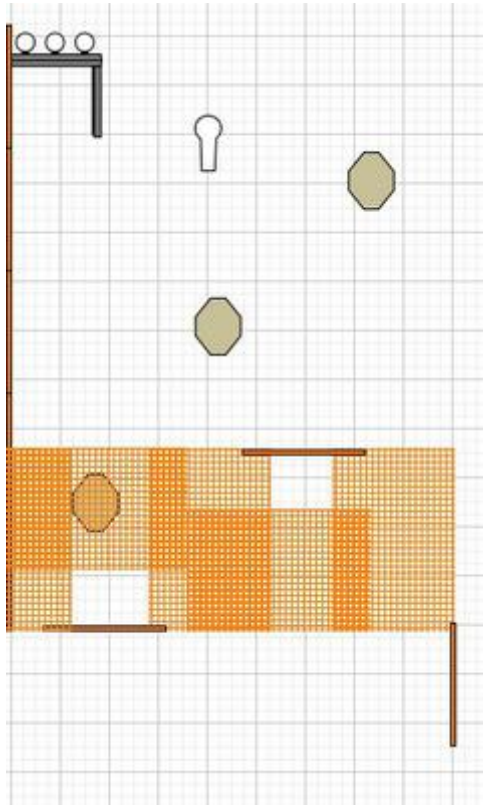

1.

CoF	Comstock - Short	Points	50 p
Targets	3 paper, 1 popper, 3 plates, Total 7 targets	Min rounds	10
Firearm	Rifle	Match-%	11.63%

Procedure	Engage all targets from behind fault line/wall. Two closest targets to be engaged thru designated openings. Furthest paper target shoot from left shoulder.
Starting position	Standing relaxed
Firearm ready condition	Option 1
Start on	Audible signal
Stop on	Last shot
Penalties	As per current edition of rules
Safety angles	L/R
Setup notes	

## 2.

CoF	Comstock - Short	Points	50 p
Targets	3 paper, 1 popper, 3 plates, Total 7 targets	Min rounds	10
Firearm	Rifle	Match-%	11.63%

Procedure	Engage all targets from behind fault line/wall. Two closest targets to be engaged thru designated openings. Furthest paper target shoot from righth shoulder.
Starting position	Standing relaxed
Firearm ready condition	Option 1
Start on	Audible signal
Stop on	Last shot
Penalties	As per current edition of rules
Safety angles	L/R
Setup notes	

# 3.

CoF	Comstock - Medium	Points	100 p
Targets	6 paper, 2 popper, 6 plates, Total 14 targets	Min rounds	20
Firearm	Rifle	Match-%	23.26%

Procedure	Engage all targets from behind fault line/wall. Two closest targets to be engaged thru designated openings. Furthest left paper target engaged from left shoulder, furthest righth paper target engaged with righth shoulder.
Starting position	Sitting on ground.
Firearm ready condition	Option 3
Start on	Audible signal
Stop on	Last shot
Penalties	As per current edition of rules
Safety angles	L/R
Setup notes	