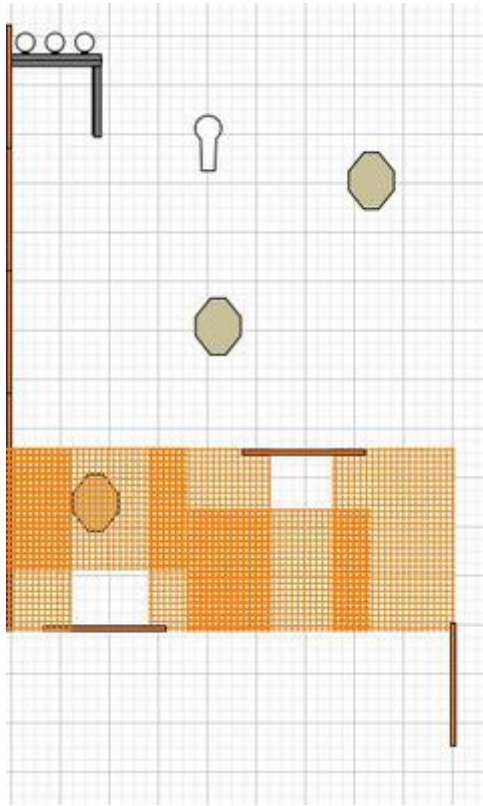

1.

CoF	Comstock - Short	Points	50 p
Targets	3 paper, 1 popper, 3 plates, Total 7 targets	Min rounds	10
Firearm	Rifle	Match-%	11.63%

Procedure	Engage all targets from behind fault line/wall. Two closest targets to be engaged thru designated openings. Furthest paper target shoot from left shoulder.
Starting position	Standing relaxed
Firearm ready condition	Option 1
Start on	Audible signal
Stop on	Last shot
Penalties	As per current edition of rules
Safety angles	L/R
Setup notes	

2.

CoF	Comstock - Short	Points	50 p
Targets	3 paper, 1 popper, 3 plates, Total 7 targets	Min rounds	10
Firearm	Rifle	Match-%	11.63%

Procedure	Engage all targets from behind fault line/wall. Two closest targets to be engaged thru designated openings. Furthest paper target shoot from righth shoulder.
Starting position	Standing relaxed
Firearm ready condition	Option 1
Start on	Audible signal
Stop on	Last shot
Penalties	As per current edition of rules
Safety angles	L/R
Setup notes	

3.

CoF	Comstock - Medium	Points	100 p
Targets	6 paper, 2 popper, 6 plates, Total 14 targets	Min rounds	20
Firearm	Rifle	Match-%	23.26%

Procedure	Engage all targets from behind fault line/wall. Two closest targets to be engaged thru designated openings. Furthest left paper target engaged from left shoulder, furthest righth paper target engaged with righth shoulder.
Starting position	Sitting on ground.
Firearm ready condition	Option 3
Start on	Audible signal
Stop on	Last shot
Penalties	As per current edition of rules
Safety angles	L/R
Setup notes	