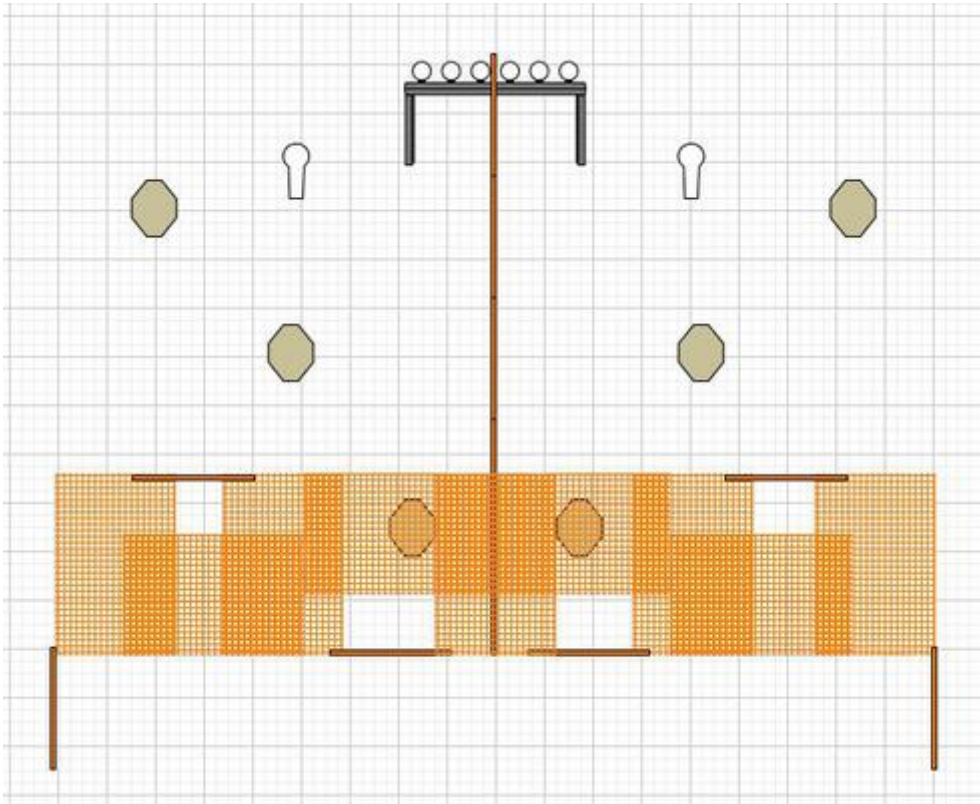

1.

CoF	Comstock - Short	Points	50 p
Targets	3 paper, 1 popper, 3 plates, Total 7 targets	Min rounds	10
Firearm	Rifle	Match-%	11.63%

Procedure	Engage all targets from behind fault line/wall. Two closest targets to be engaged thru designated openings. Furthest paper target shoot from left shoulder.
Starting position	Standing relaxed
Firearm ready condition	Option 1
Start on	Audible signal
Stop on	Last shot
Penalties	As per current edition of rules
Safety angles	L/R
Setup notes	

## 2.

CoF	Comstock - Short	Points	50 p
Targets	3 paper, 1 popper, 3 plates, Total 7 targets	Min rounds	10
Firearm	Rifle	Match-%	11.63%

Procedure	Engage all targets from behind fault line/wall. Two closest targets to be engaged thru designated openings. Furthest paper target shoot from righth shoulder.
Starting position	Standing relaxed
Firearm ready condition	Option 1
Start on	Audible signal
Stop on	Last shot
Penalties	As per current edition of rules
Safety angles	L/R
Setup notes	

# 3.

CoF	Comstock - Medium	Points	100 p
Targets	6 paper, 2 popper, 6 plates, Total 14 targets	Min rounds	20
Firearm	Rifle	Match-%	23.26%

Procedure	Engage all targets from behind fault line/wall. Two closest targets to be engaged thru designated openings. Furthest left paper target engaged from left shoulder, furthest righth paper target engaged with righth shoulder.
Starting position	Sitting on ground.
Firearm ready condition	Option 3
Start on	Audible signal
Stop on	Last shot
Penalties	As per current edition of rules
Safety angles	L/R
Setup notes	