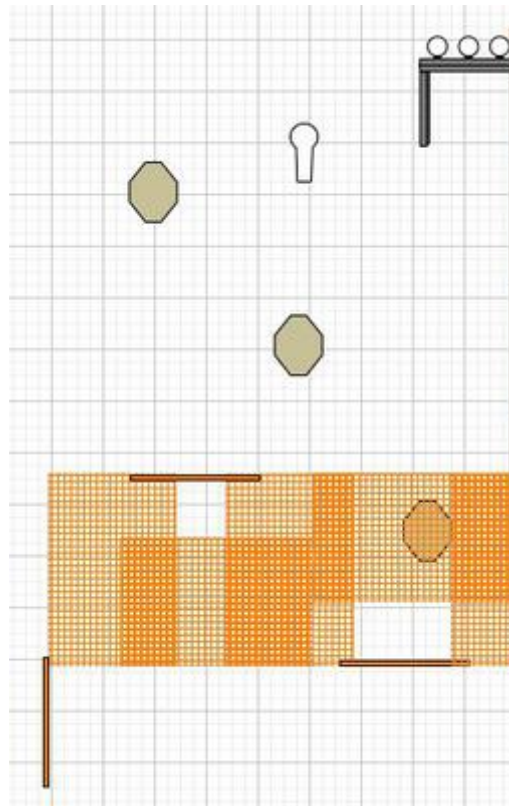

1.

CoF	Comstock - Short	Points	50 p
Targets	3 paper, 1 popper, 3 plates, Total 7 targets	Min rounds	10
Firearm	Rifle	Match-%	11.63%

Procedure	Engage all targets from behind fault line/wall. Two closest targets to be engaged thru designated openings. Furthest paper target shoot from left shoulder.
Starting position	Standing relaxed
Firearm ready condition	Option 1
Start on	Audible signal
Stop on	Last shot
Penalties	As per current edition of rules
Safety angles	L/R
Setup notes	

2.

CoF	Comstock - Short	Points	50 p
Targets	3 paper, 1 popper, 3 plates, Total 7 targets	Min rounds	10
Firearm	Rifle	Match-%	11.63%

Procedure	Engage all targets from behind fault line/wall. Two closest targets to be engaged thru designated openings. Furthest paper target shoot from righth shoulder.
Starting position	Standing relaxed
Firearm ready condition	Option 1
Start on	Audible signal
Stop on	Last shot
Penalties	As per current edition of rules
Safety angles	L/R
Setup notes	

3.

CoF	Comstock - Medium	Points	100 p
Targets	6 paper, 2 popper, 6 plates, Total 14 targets	Min rounds	20
Firearm	Rifle	Match-%	23.26%

Procedure	Engage all targets from behind fault line/wall. Two closest targets to be engaged thru designated openings. Furthest left paper target engaged from left shoulder, furthest righth paper target engaged with righth shoulder.
Starting position	Sitting on ground.
Firearm ready condition	Option 3
Start on	Audible signal
Stop on	Last shot
Penalties	As per current edition of rules
Safety angles	L/R
Setup notes	