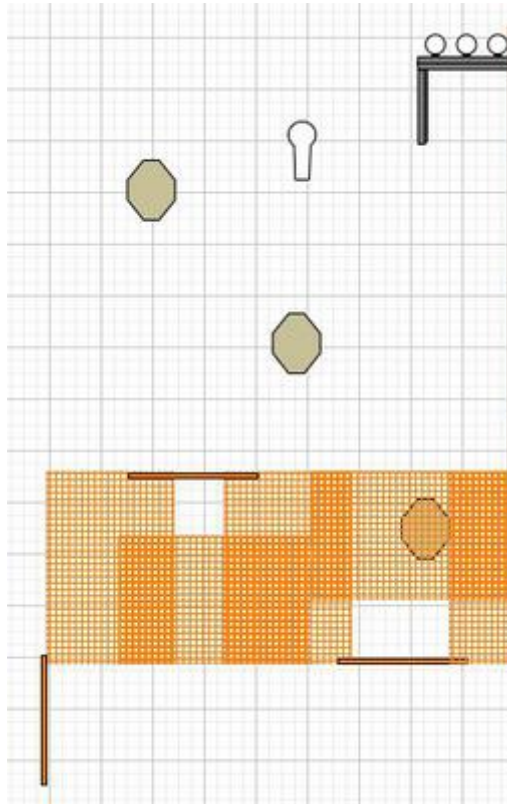

# 1.

CoF	Comstock - Short	Points	50 p
Targets	3 paper, 1 popper, 3 plates, Total 7 targets	Min rounds	10
Firearm	Mini Rifle	Match-%	11.63%

Procedure	Engage all targets from behind fault line/wall. Two closest targets to be engaged thru designated openings. Furthest paper target shoot from left shoulder.
Starting position	Standing relaxed
Firearm ready condition	Option 1
Start on	Audible signal
Stop on	Last shot
Penalties	As per current edition of rules
Safety angles	L/R
Setup notes	

## 2.

CoF	Comstock - Short	Points	50 p
Targets	3 paper, 1 popper, 3 plates, Total 7 targets	Min rounds	10
Firearm	Mini Rifle	Match-%	11.63%

Procedure	Engage all targets from behind fault line/wall. Two closest targets to be engaged thru designated openings. Furthest paper target shoot from righth shoulder.
Starting position	Standing relaxed
Firearm ready condition	Option 1
Start on	Audible signal
Stop on	Last shot
Penalties	As per current edition of rules
Safety angles	L/R
Setup notes	

# 3.

CoF	Comstock - Medium	Points	100 p
Targets	6 paper, 2 popper, 6 plates, Total 14 targets	Min rounds	20
Firearm	Mini Rifle	Match-%	23.26%

Procedure	Engage all targets from behind fault line/wall. Two closest targets to be engaged thru designated openings. Furthest left paper target engaged from left shoulder, furthest righth paper target engaged with righth shoulder.
Starting position	Sitting on ground.
Firearm ready condition	Option 3
Start on	Audible signal
Stop on	Last shot
Penalties	As per current edition of rules
Safety angles	L/R
Setup notes	