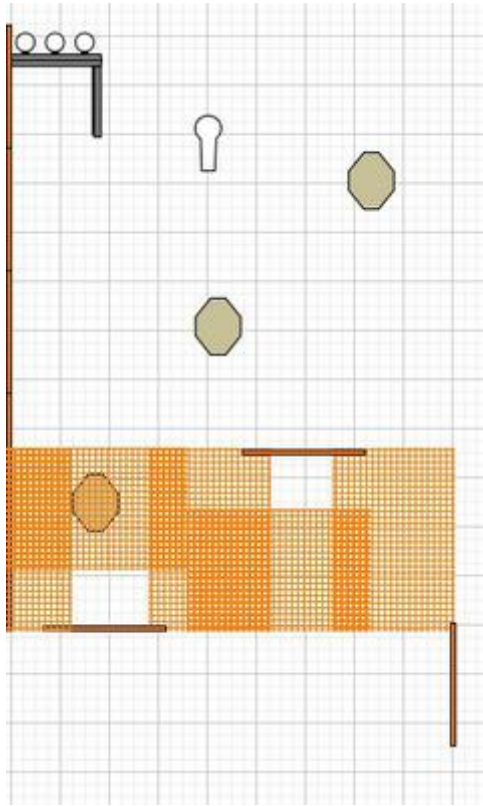

# 1.

CoF	Comstock - Short	Points	50 p
Targets	3 paper, 1 popper, 3 plates, Total 7 targets	Min rounds	10
Firearm	Mini Rifle	Match-%	11.63%

Procedure	Engage all targets from behind fault line/wall. Two closest targets to be engaged thru designated openings. Furthest paper target shoot from left shoulder.
Starting position	Standing relaxed
Firearm ready condition	Option 1
Start on	Audible signal
Stop on	Last shot
Penalties	As per current edition of rules
Safety angles	L/R
Setup notes	

## 2.

CoF	Comstock - Short	Points	50 p
Targets	3 paper, 1 popper, 3 plates, Total 7 targets	Min rounds	10
Firearm	Mini Rifle	Match-%	11.63%

Procedure	Engage all targets from behind fault line/wall. Two closest targets to be engaged thru designated openings. Furthest paper target shoot from righth shoulder.
Starting position	Standing relaxed
Firearm ready condition	Option 1
Start on	Audible signal
Stop on	Last shot
Penalties	As per current edition of rules
Safety angles	L/R
Setup notes	

# 3.

CoF	Comstock - Medium	Points	100 p
Targets	6 paper, 2 popper, 6 plates, Total 14 targets	Min rounds	20
Firearm	Mini Rifle	Match-%	23.26%

Procedure	Engage all targets from behind fault line/wall. Two closest targets to be engaged thru designated openings. Furthest left paper target engaged from left shoulder, furthest righth paper target engaged with righth shoulder.
Starting position	Sitting on ground.
Firearm ready condition	Option 3
Start on	Audible signal
Stop on	Last shot
Penalties	As per current edition of rules
Safety angles	L/R
Setup notes	