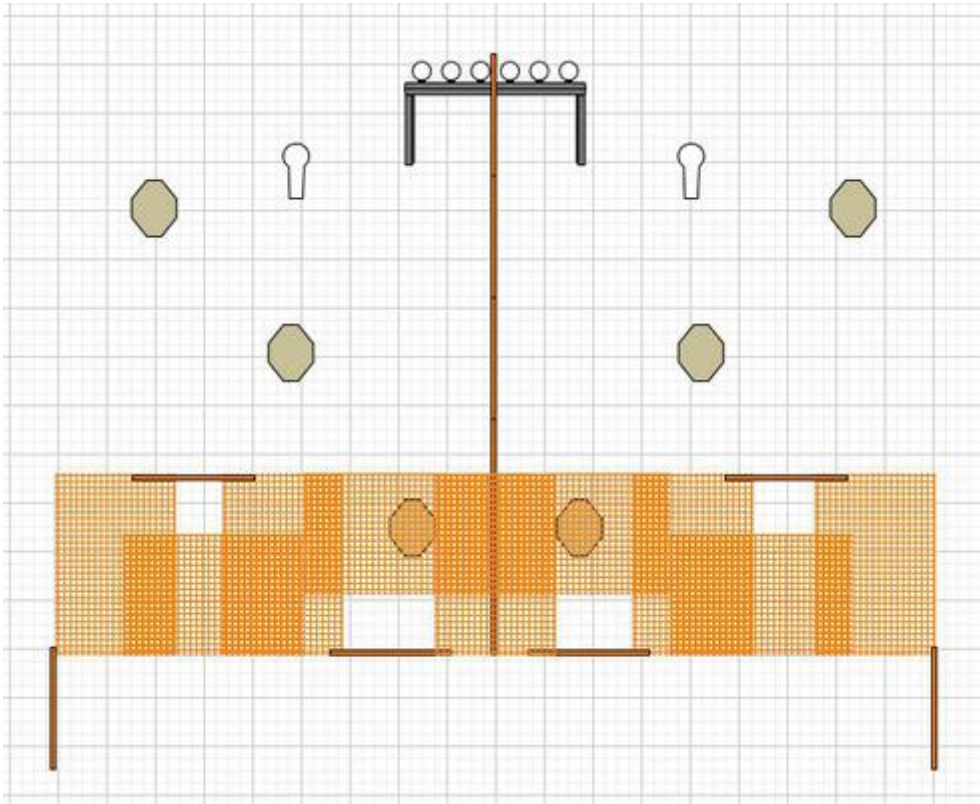

# 1.

CoF	Comstock - Short	Points	50 p
Targets	3 paper, 1 popper, 3 plates, Total 7 targets	Min rounds	10
Firearm	Mini Rifle	Match-%	11.63%

Procedure	Engage all targets from behind fault line/wall. Two closest targets to be engaged thru designated openings. Furthest paper target shoot from left shoulder.
Starting position	Standing relaxed
Firearm ready condition	Option 1
Start on	Audible signal
Stop on	Last shot
Penalties	As per current edition of rules
Safety angles	L/R
Setup notes	

## 2.

CoF	Comstock - Short	Points	50 p
Targets	3 paper, 1 popper, 3 plates, Total 7 targets	Min rounds	10
Firearm	Mini Rifle	Match-%	11.63%

Procedure	Engage all targets from behind fault line/wall. Two closest targets to be engaged thru designated openings. Furthest paper target shoot from righth shoulder.
Starting position	Standing relaxed
Firearm ready condition	Option 1
Start on	Audible signal
Stop on	Last shot
Penalties	As per current edition of rules
Safety angles	L/R
Setup notes	

# 3.

CoF	Comstock - Medium	Points	100 p
Targets	6 paper, 2 popper, 6 plates, Total 14 targets	Min rounds	20
Firearm	Mini Rifle	Match-%	23.26%

Procedure	Engage all targets from behind fault line/wall. Two closest targets to be engaged thru designated openings. Furthest left paper target engaged from left shoulder, furthest righth paper target engaged with righth shoulder.
Starting position	Sitting on ground.
Firearm ready condition	Option 3
Start on	Audible signal
Stop on	Last shot
Penalties	As per current edition of rules
Safety angles	L/R
Setup notes	