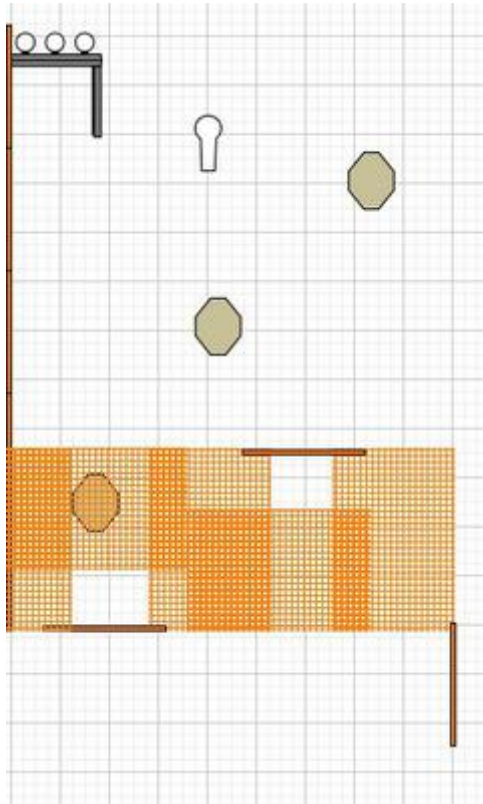

1.

CoF	Comstock - Short	Points	50 p
Targets	3 paper, 1 popper, 3 plates, Total 7 targets	Min rounds	10
Firearm	Mini Rifle	Match-%	11.63%

Procedure	Engage all targets from behind fault line/wall. Two closest targets to be engaged thru designated openings. Furthest paper target shoot from left shoulder.
Starting position	Standing relaxed
Firearm ready condition	Option 1
Start on	Audible signal
Stop on	Last shot
Penalties	As per current edition of rules
Safety angles	L/R
Setup notes	

## 2.

CoF	Comstock - Short	Points	50 p
Targets	3 paper, 1 popper, 3 plates, Total 7 targets	Min rounds	10
Firearm	Mini Rifle	Match-%	11.63%

Procedure	Engage all targets from behind fault line/wall. Two closest targets to be engaged thru designated openings. Furthest paper target shoot from righth shoulder.
Starting position	Standing relaxed
Firearm ready condition	Option 1
Start on	Audible signal
Stop on	Last shot
Penalties	As per current edition of rules
Safety angles	L/R
Setup notes	

# 3.

CoF	Comstock - Medium	Points	100 p
Targets	6 paper, 2 popper, 6 plates, Total 14 targets	Min rounds	20
Firearm	Mini Rifle	Match-%	23.26%

Procedure	Engage all targets from behind fault line/wall. Two closest targets to be engaged thru designated openings. Furthest left paper target engaged from left shoulder, furthest righth paper target engaged with righth shoulder.
Starting position	Sitting on ground.
Firearm ready condition	Option 3
Start on	Audible signal
Stop on	Last shot
Penalties	As per current edition of rules
Safety angles	L/R
Setup notes	