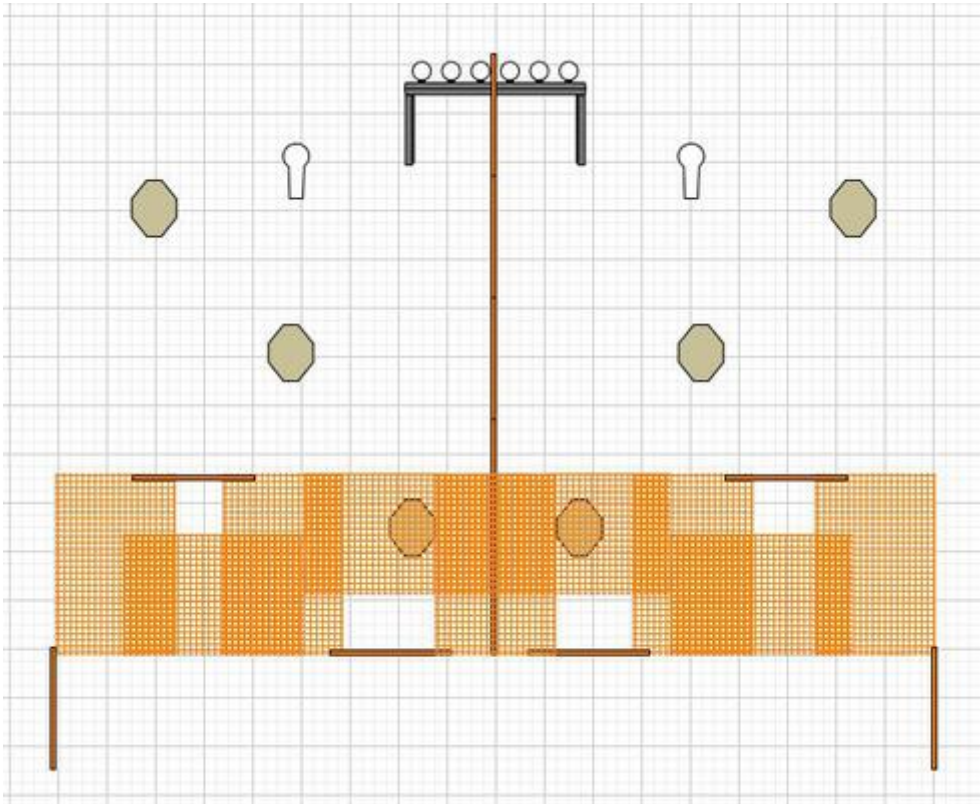

1.

CoF	Comstock - Short	Points	50 p
Targets	3 paper, 1 popper, 3 plates, Total 7 targets	Min rounds	10
Firearm	Mini Rifle	Match-%	11.63%

Procedure	Engage all targets from behind fault line/wall. Two closest targets to be engaged thru designated openings. Furthest paper target shoot from left shoulder.
Starting position	Standing relaxed
Firearm ready condition	Option 1
Start on	Audible signal
Stop on	Last shot
Penalties	As per current edition of rules
Safety angles	L/R
Setup notes	

## 2.

CoF	Comstock - Short	Points	50 p
Targets	3 paper, 1 popper, 3 plates, Total 7 targets	Min rounds	10
Firearm	Mini Rifle	Match-%	11.63%

Procedure	Engage all targets from behind fault line/wall. Two closest targets to be engaged thru designated openings. Furthest paper target shoot from righth shoulder.
Starting position	Standing relaxed
Firearm ready condition	Option 1
Start on	Audible signal
Stop on	Last shot
Penalties	As per current edition of rules
Safety angles	L/R
Setup notes	

# 3.

CoF	Comstock - Medium	Points	100 p
Targets	6 paper, 2 popper, 6 plates, Total 14 targets	Min rounds	20
Firearm	Mini Rifle	Match-%	23.26%

Procedure	Engage all targets from behind fault line/wall. Two closest targets to be engaged thru designated openings. Furthest left paper target engaged from left shoulder, furthest righth paper target engaged with righth shoulder.
Starting position	Sitting on ground.
Firearm ready condition	Option 3
Start on	Audible signal
Stop on	Last shot
Penalties	As per current edition of rules
Safety angles	L/R
Setup notes	