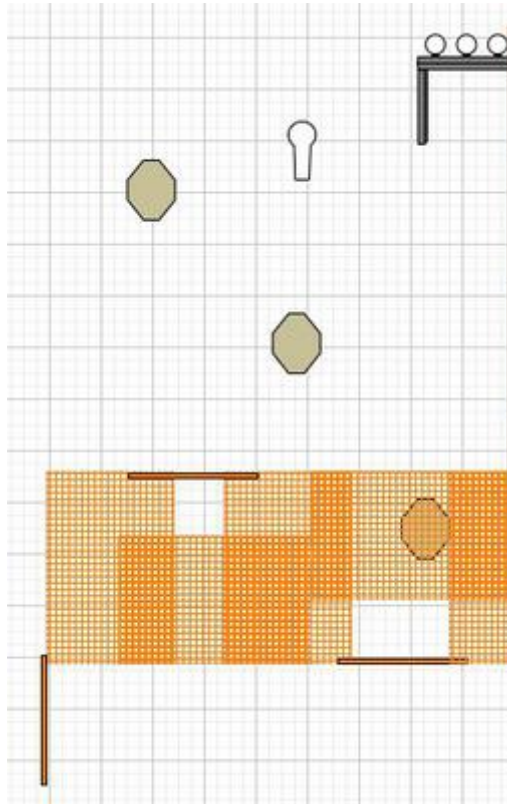

1.

CoF	Comstock - Short	Points	50 p
Targets	3 paper, 1 popper, 3 plates, Total 7 targets	Min rounds	10
Firearm	Mini Rifle	Match-%	11.63%

Procedure	Engage all targets from behind fault line/wall. Two closest targets to be engaged thru designated openings. Furthest paper target shoot from left shoulder.
Starting position	Standing relaxed
Firearm ready condition	Option 1
Start on	Audible signal
Stop on	Last shot
Penalties	As per current edition of rules
Safety angles	L/R
Setup notes	

## 2.

CoF	Comstock - Short	Points	50 p
Targets	3 paper, 1 popper, 3 plates, Total 7 targets	Min rounds	10
Firearm	Mini Rifle	Match-%	11.63%

Procedure	Engage all targets from behind fault line/wall. Two closest targets to be engaged thru designated openings. Furthest paper target shoot from righth shoulder.
Starting position	Standing relaxed
Firearm ready condition	Option 1
Start on	Audible signal
Stop on	Last shot
Penalties	As per current edition of rules
Safety angles	L/R
Setup notes	

# 3.

CoF	Comstock - Medium	Points	100 p
Targets	6 paper, 2 popper, 6 plates, Total 14 targets	Min rounds	20
Firearm	Mini Rifle	Match-%	23.26%

Procedure	Engage all targets from behind fault line/wall. Two closest targets to be engaged thru designated openings. Furthest left paper target engaged from left shoulder, furthest righth paper target engaged with righth shoulder.
Starting position	Sitting on ground.
Firearm ready condition	Option 3
Start on	Audible signal
Stop on	Last shot
Penalties	As per current edition of rules
Safety angles	L/R
Setup notes	