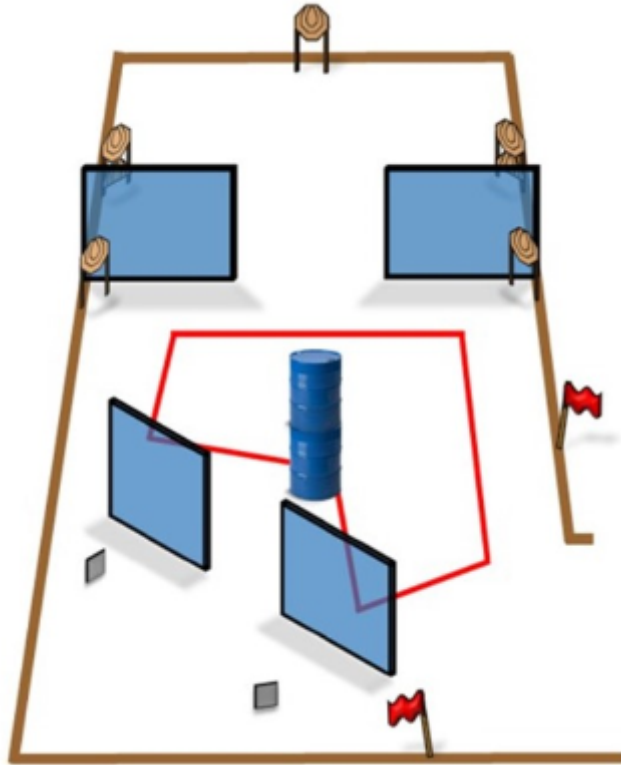

1. 200 m

CoF	Comstock - Short	Points	50 p
Targets	5 paper, 1 no-shoot, Total 5 targets	Min rounds	10
Firearm	Handgun	Match-%	12.82%

Procedure	
Starting position	Gun loaded & holstered
Firearm ready condition	
Start on	Audible signal
Stop on	Last shot
Penalties	As per current edition of rules
Safety angles	L/R
Setup notes	

2. IPSC bay 1

CoF	Comstock - Long	Points	150 p
Targets	14 paper, 2 plates, Total 16 targets	Min rounds	30
Firearm	Handgun	Match-%	38.46%

Procedure	Handles on bridge are outside shooting area.
Starting position	On bridge
Firearm ready condition	
Start on	Audible signal
Stop on	Last shot
Penalties	As per current edition of rules
Safety angles	L/R
Setup notes	

3. IPSC bay 2

CoF	Comstock - Medium	Points	80 p
Targets	7 paper, 2 plates, Total 9 targets	Min rounds	16
Firearm	Handgun	Match-%	20.51%

Procedure	
Starting position	Gun loaded & holstered
Firearm ready condition	
Start on	Audible signal
Stop on	Last shot
Penalties	As per current edition of rules
Safety angles	L/R
Setup notes	