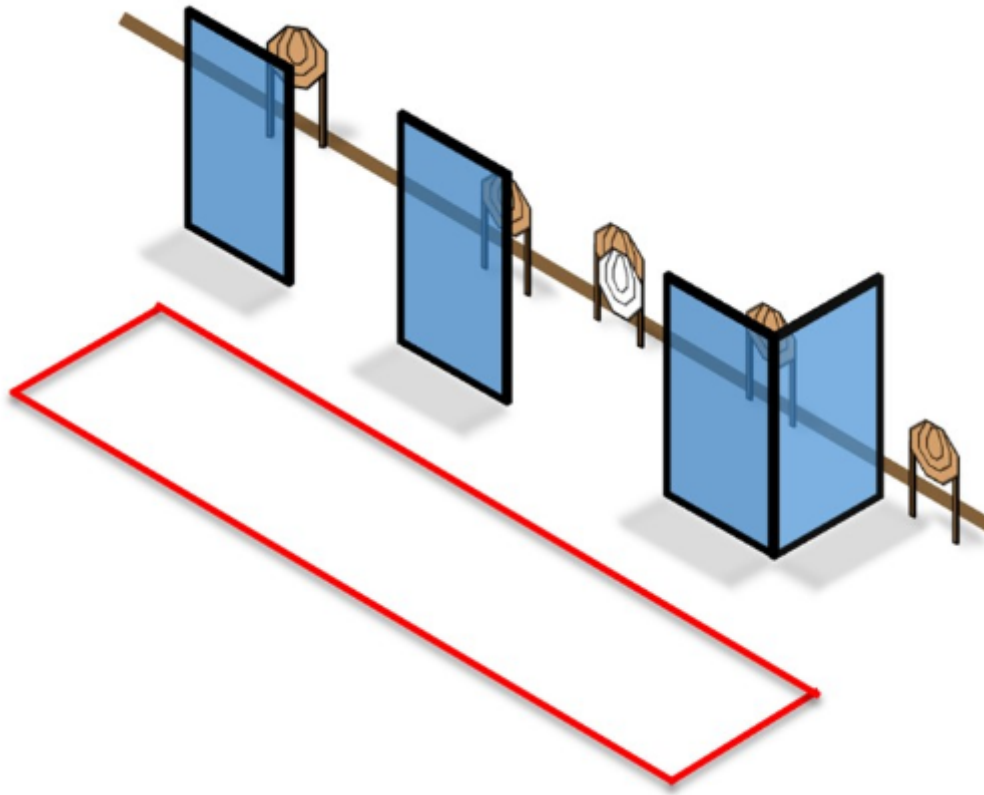

1. 200 m

CoF	Comstock - Short	Points	50 p
Targets	5 paper, 1 no-shoot, Total 5 targets	Min rounds	10
Firearm	Handgun	Match-%	12.82%

Procedure	
Starting position	Gun loaded & holstered
Firearm ready condition	
Start on	Audible signal
Stop on	Last shot
Penalties	As per current edition of rules
Safety angles	L/R
Setup notes	

## 2. IPSC bay 1

CoF	Comstock - Long	Points	150 p
Targets	14 paper, 2 plates, Total 16 targets	Min rounds	30
Firearm	Handgun	Match-%	38.46%

Procedure	Handles on bridge are outside shooting area.
Starting position	On bridge
Firearm ready condition	
Start on	Audible signal
Stop on	Last shot
Penalties	As per current edition of rules
Safety angles	L/R
Setup notes	

### 3. IPSC bay 2

CoF	Comstock - Medium	Points	80 p
Targets	7 paper, 2 plates, Total 9 targets	Min rounds	16
Firearm	Handgun	Match-%	20.51%

Procedure	
Starting position	Gun loaded & holstered
Firearm ready condition	
Start on	Audible signal
Stop on	Last shot
Penalties	As per current edition of rules
Safety angles	L/R
Setup notes	