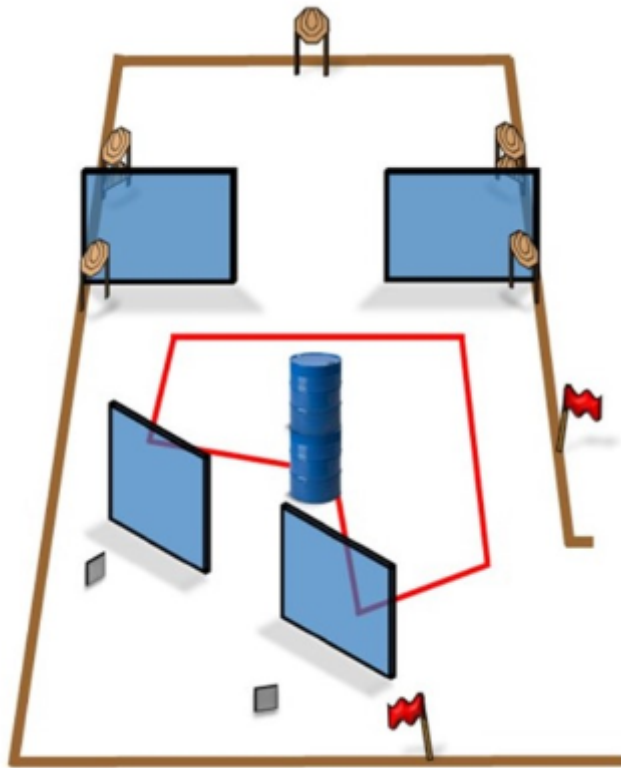

1. 200 m

CoF	Comstock - Short	Points	50 p
Targets	5 paper, 1 no-shoot, Total 5 targets	Min rounds	10
Firearm	Handgun	Match-%	12.82%

Procedure	
Starting position	Gun loaded & holstered
Firearm ready condition	
Start on	Audible signal
Stop on	Last shot
Penalties	As per current edition of rules
Safety angles	L/R
Setup notes	

## 2. IPSC bay 1

CoF	Comstock - Long	Points	150 p
Targets	14 paper, 2 plates, Total 16 targets	Min rounds	30
Firearm	Handgun	Match-%	38.46%

Procedure	Handles on bridge are outside shooting area.
Starting position	On bridge
Firearm ready condition	
Start on	Audible signal
Stop on	Last shot
Penalties	As per current edition of rules
Safety angles	L/R
Setup notes	

### 3. IPSC bay 2

CoF	Comstock - Medium	Points	80 p
Targets	7 paper, 2 plates, Total 9 targets	Min rounds	16
Firearm	Handgun	Match-%	20.51%

Procedure	
Starting position	Gun loaded & holstered
Firearm ready condition	
Start on	Audible signal
Stop on	Last shot
Penalties	As per current edition of rules
Safety angles	L/R
Setup notes	