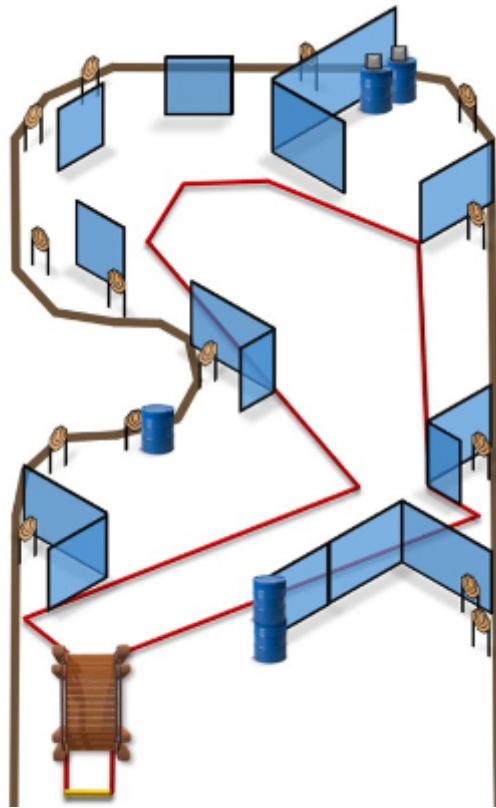

1. 200 m

CoF	Comstock - Short	Points	50 p
Targets	5 paper, 1 no-shoot, Total 5 targets	Min rounds	10
Firearm	Handgun	Match-%	12.82%

Procedure	
Starting position	Gun loaded & holstered
Firearm ready condition	
Start on	Audible signal
Stop on	Last shot
Penalties	As per current edition of rules
Safety angles	L/R
Setup notes	

## 2. IPSC bay 1

CoF	Comstock - Long	Points	150 p
Targets	14 paper, 2 plates, Total 16 targets	Min rounds	30
Firearm	Handgun	Match-%	38.46%

Procedure	Handles on bridge are outside shooting area.
Starting position	On bridge
Firearm ready condition	
Start on	Audible signal
Stop on	Last shot
Penalties	As per current edition of rules
Safety angles	L/R
Setup notes	

### 3. IPSC bay 2

CoF	Comstock - Medium	Points	80 p
Targets	7 paper, 2 plates, Total 9 targets	Min rounds	16
Firearm	Handgun	Match-%	20.51%

Procedure	
Starting position	Gun loaded & holstered
Firearm ready condition	
Start on	Audible signal
Stop on	Last shot
Penalties	As per current edition of rules
Safety angles	L/R
Setup notes	