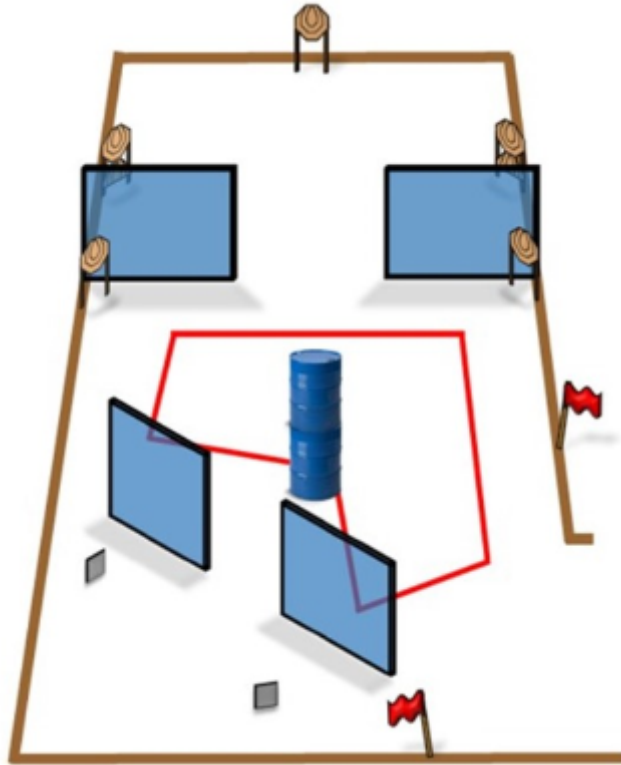

1. 200 m

CoF	Comstock - Short	Points	50 p
Targets	5 paper, 1 no-shoot, Total 5 targets	Min rounds	10
Firearm	Handgun	Match-%	12.82%

Procedure	
Starting position	Gun loaded & holstered
Firearm ready condition	
Start on	Audible signal
Stop on	Last shot
Penalties	As per current edition of rules
Safety angles	L/R
Setup notes	

## 2. IPSC bay 1

CoF	Comstock - Long	Points	150 p
Targets	14 paper, 2 plates, Total 16 targets	Min rounds	30
Firearm	Handgun	Match-%	38.46%

Procedure	Handles on bridge are outside shooting area.
Starting position	On bridge
Firearm ready condition	
Start on	Audible signal
Stop on	Last shot
Penalties	As per current edition of rules
Safety angles	L/R
Setup notes	

### 3. IPSC bay 2

CoF	Comstock - Medium	Points	80 p
Targets	7 paper, 2 plates, Total 9 targets	Min rounds	16
Firearm	Handgun	Match-%	20.51%

Procedure	
Starting position	Gun loaded & holstered
Firearm ready condition	
Start on	Audible signal
Stop on	Last shot
Penalties	As per current edition of rules
Safety angles	L/R
Setup notes	