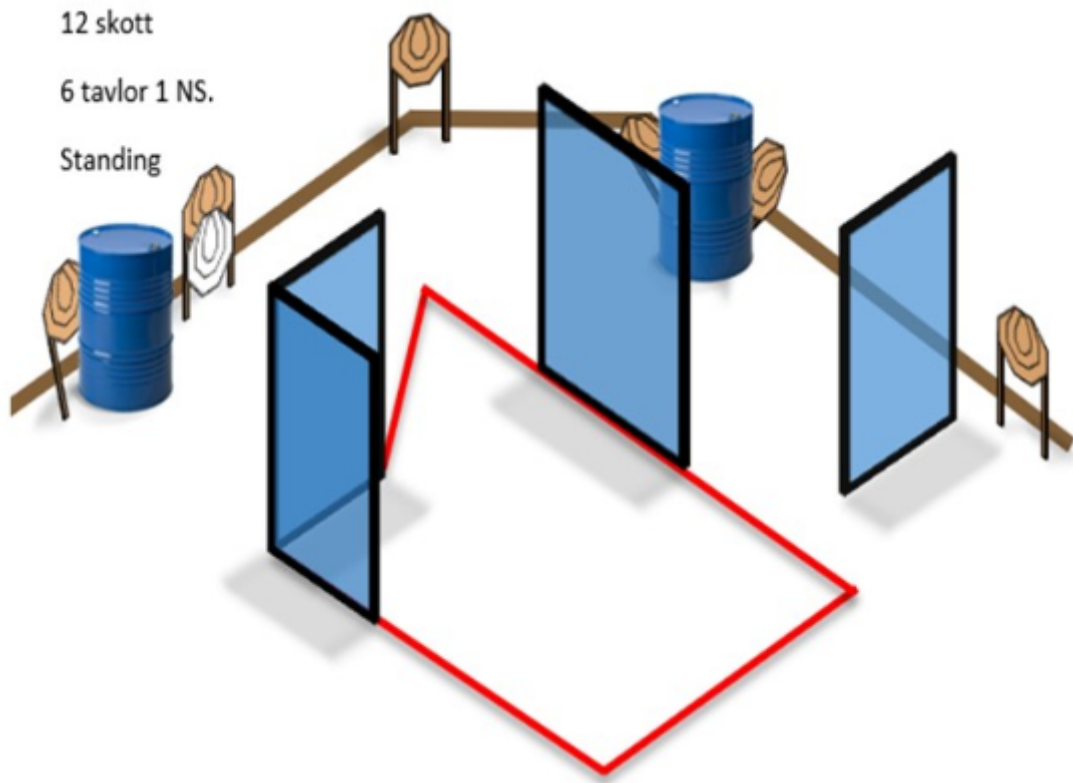

4. 75m

CoF	Comstock - Short	Points	60 p
Targets	6 paper, Total 6 targets	Min rounds	12
Firearm	Handgun	Match-%	15.38%

Procedure	
Starting position	Gun loaded & holstered
Firearm ready condition	
Start on	Audible signal
Stop on	Last shot
Penalties	As per current edition of rules
Safety angles	L/R
Setup notes