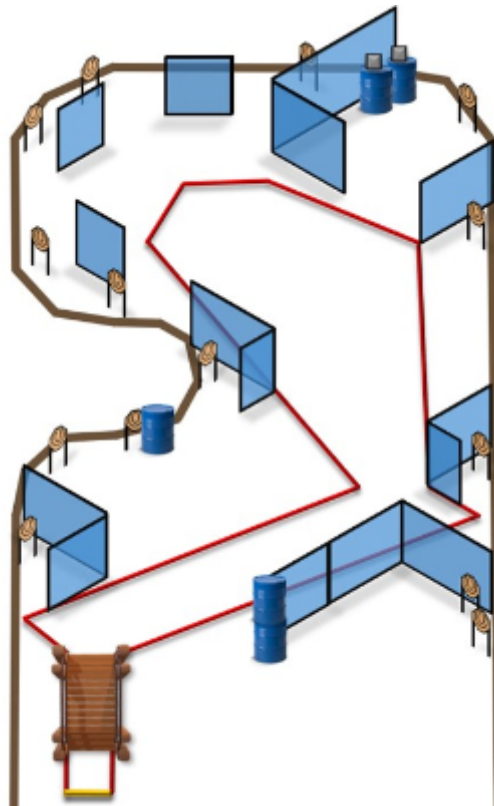

1. 200 m

CoF	Comstock - Short	Points	50 p
Targets	5 paper, 1 no-shoot, Total 5 targets	Min rounds	10
Firearm	Handgun	Match-%	12.82%

Procedure	
Starting position	Gun loaded & holstered
Firearm ready condition	
Start on	Audible signal
Stop on	Last shot
Penalties	As per current edition of rules
Safety angles	L/R
Setup notes	

## 2. IPSC bay 1

CoF	Comstock - Long	Points	150 p
Targets	14 paper, 2 plates, Total 16 targets	Min rounds	30
Firearm	Handgun	Match-%	38.46%

Procedure	Handles on bridge are outside shooting area.
Starting position	On bridge
Firearm ready condition	
Start on	Audible signal
Stop on	Last shot
Penalties	As per current edition of rules
Safety angles	L/R
Setup notes	

### 3. IPSC bay 2

CoF	Comstock - Medium	Points	80 p
Targets	7 paper, 2 plates, Total 9 targets	Min rounds	16
Firearm	Handgun	Match-%	20.51%

Procedure	
Starting position	Gun loaded & holstered
Firearm ready condition	
Start on	Audible signal
Stop on	Last shot
Penalties	As per current edition of rules
Safety angles	L/R
Setup notes	