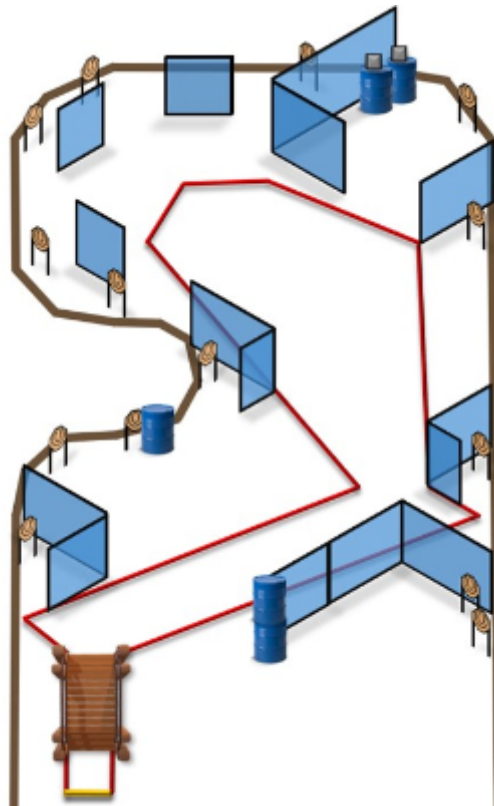

1. 200 m

CoF	Comstock - Short	Points	50 p
Targets	5 paper, 1 no-shoot, Total 5 targets	Min rounds	10
Firearm	Handgun	Match-%	12.82%

Procedure	
Starting position	Gun loaded & holstered
Firearm ready condition	
Start on	Audible signal
Stop on	Last shot
Penalties	As per current edition of rules
Safety angles	L/R
Setup notes	

2. IPSC bay 1

CoF	Comstock - Long	Points	150 p
Targets	14 paper, 2 plates, Total 16 targets	Min rounds	30
Firearm	Handgun	Match-%	38.46%

Procedure	Handles on bridge are outside shooting area.
Starting position	On bridge
Firearm ready condition	
Start on	Audible signal
Stop on	Last shot
Penalties	As per current edition of rules
Safety angles	L/R
Setup notes	

3. IPSC bay 2

CoF	Comstock - Medium	Points	80 p
Targets	7 paper, 2 plates, Total 9 targets	Min rounds	16
Firearm	Handgun	Match-%	20.51%

Procedure	
Starting position	Gun loaded & holstered
Firearm ready condition	
Start on	Audible signal
Stop on	Last shot
Penalties	As per current edition of rules
Safety angles	L/R
Setup notes	