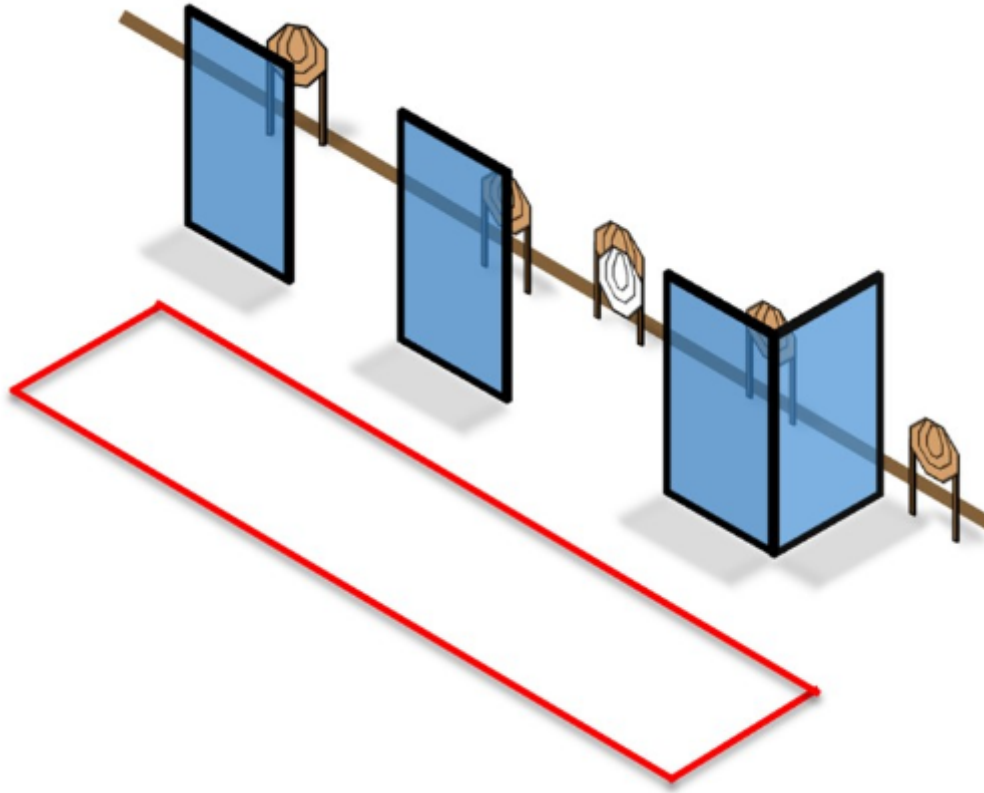

1. 200 m

CoF	Comstock - Short	Points	50 p
Targets	5 paper, 1 no-shoot, Total 5 targets	Min rounds	10
Firearm	Handgun	Match-%	12.82%

Procedure	
Starting position	Gun loaded & holstered
Firearm ready condition	
Start on	Audible signal
Stop on	Last shot
Penalties	As per current edition of rules
Safety angles	L/R
Setup notes	

2. IPSC bay 1

CoF	Comstock - Long	Points	150 p
Targets	14 paper, 2 plates, Total 16 targets	Min rounds	30
Firearm	Handgun	Match-%	38.46%

Procedure	Handles on bridge are outside shooting area.
Starting position	On bridge
Firearm ready condition	
Start on	Audible signal
Stop on	Last shot
Penalties	As per current edition of rules
Safety angles	L/R
Setup notes	

3. IPSC bay 2

CoF	Comstock - Medium	Points	80 p
Targets	7 paper, 2 plates, Total 9 targets	Min rounds	16
Firearm	Handgun	Match-%	20.51%

Procedure	
Starting position	Gun loaded & holstered
Firearm ready condition	
Start on	Audible signal
Stop on	Last shot
Penalties	As per current edition of rules
Safety angles	L/R
Setup notes	