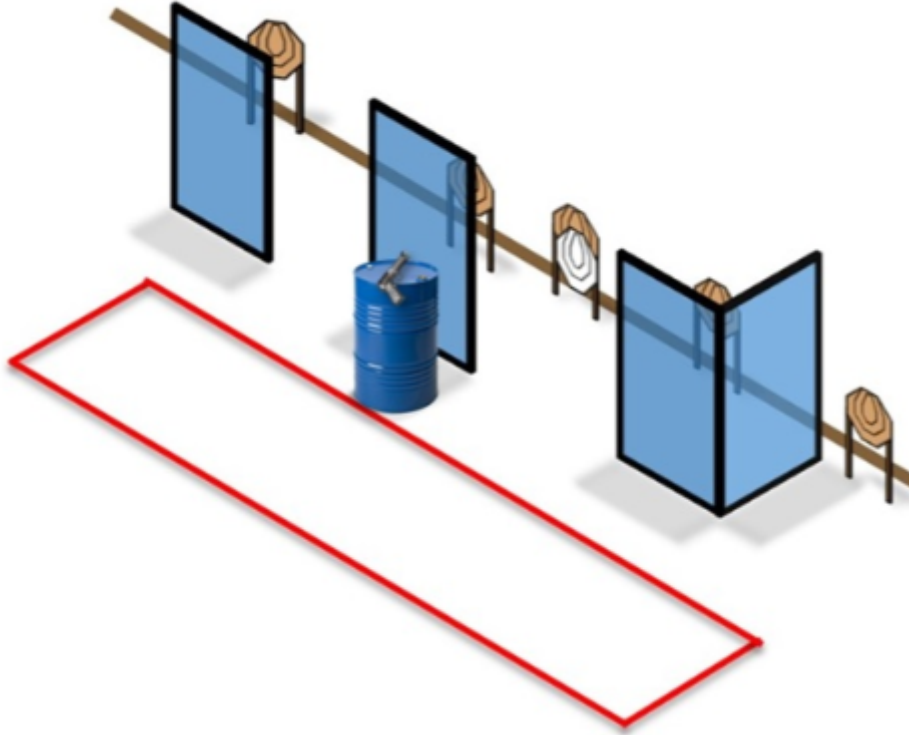

5. 200 m (weak hand only)

CoF	Comstock - Short	Points	50 p
Targets	5 paper, Total 5 targets	Min rounds	10
Firearm	Handgun	Match-%	12.82%

Procedure	Weak hand only
Starting position	
Firearm ready condition	On barrel. Magazine inserted, empty chamber
Start on	Audible signal
Stop on	Last shot
Penalties	As per current edition of rules
Safety angles	L/R
Setup notes