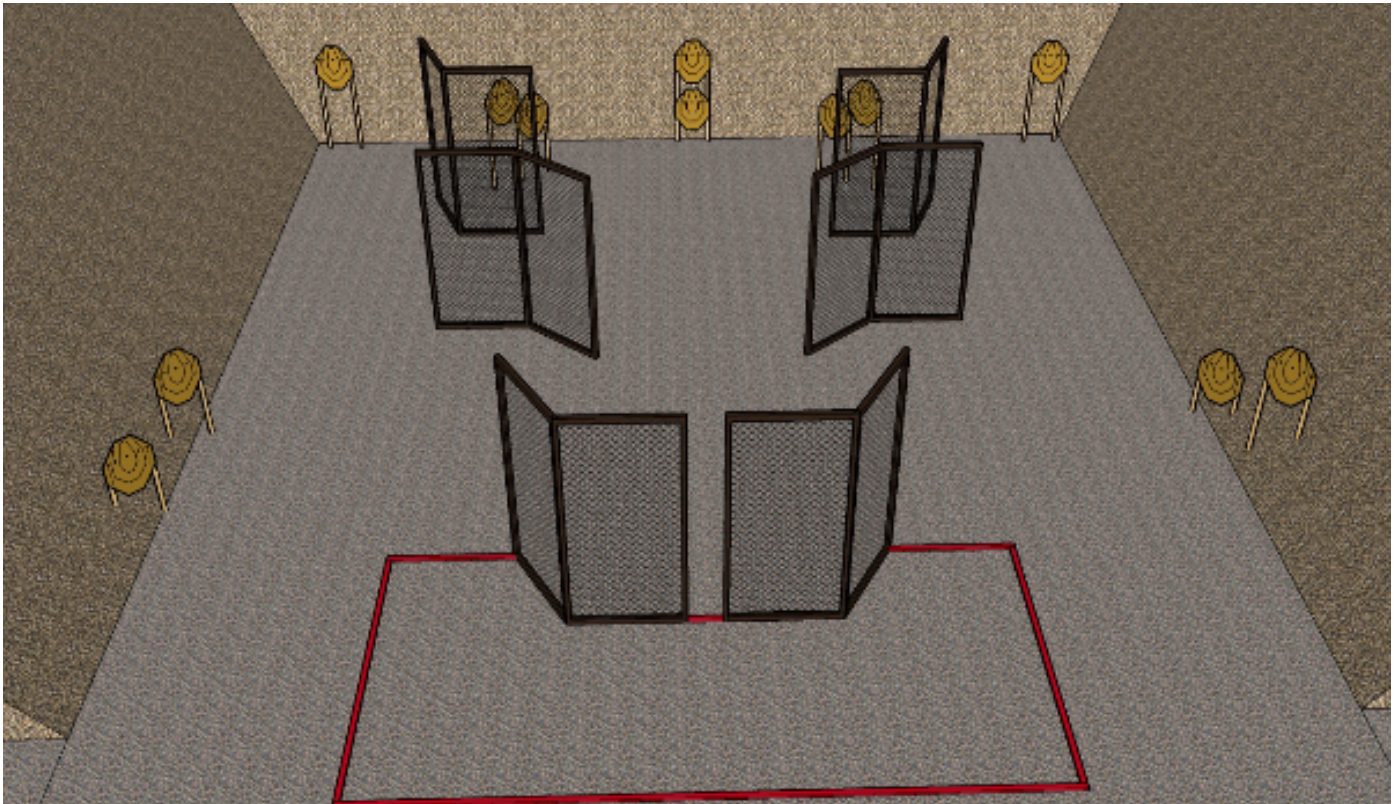

6. Stage 6

CoF	Comstock - Medium	Points	120 p
Targets	12 paper, Total 12 targets	Min rounds	24
Firearm	Handgun	Match-%	20.69%

Procedure	
Starting position	Gun loaded & holstered
Firearm ready condition	
Start on	Audible signal
Stop on	Last shot
Penalties	As per current edition of rules
Safety angles	L/R
Setup notes