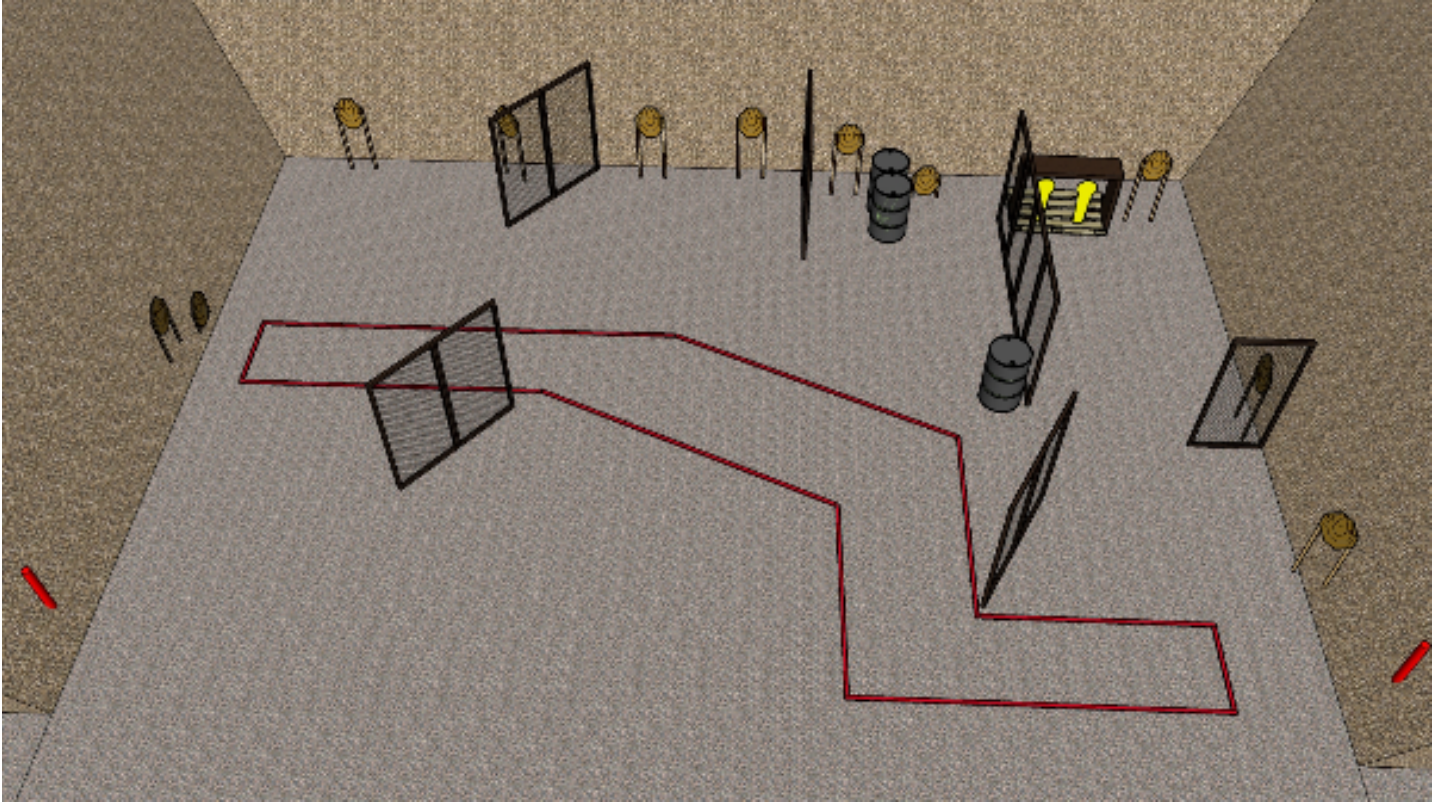

4. Stage 4

CoF	Comstock - Medium	Points	120 p
Targets	11 paper, 2 popper, Total 13 targets	Min rounds	24
Firearm	Handgun	Match-%	20.69%

Procedure	
Starting position	Gun loaded & holstered
Firearm ready condition	
Start on	Audible signal
Stop on	Last shot
Penalties	As per current edition of rules
Safety angles	L/R
Setup notes