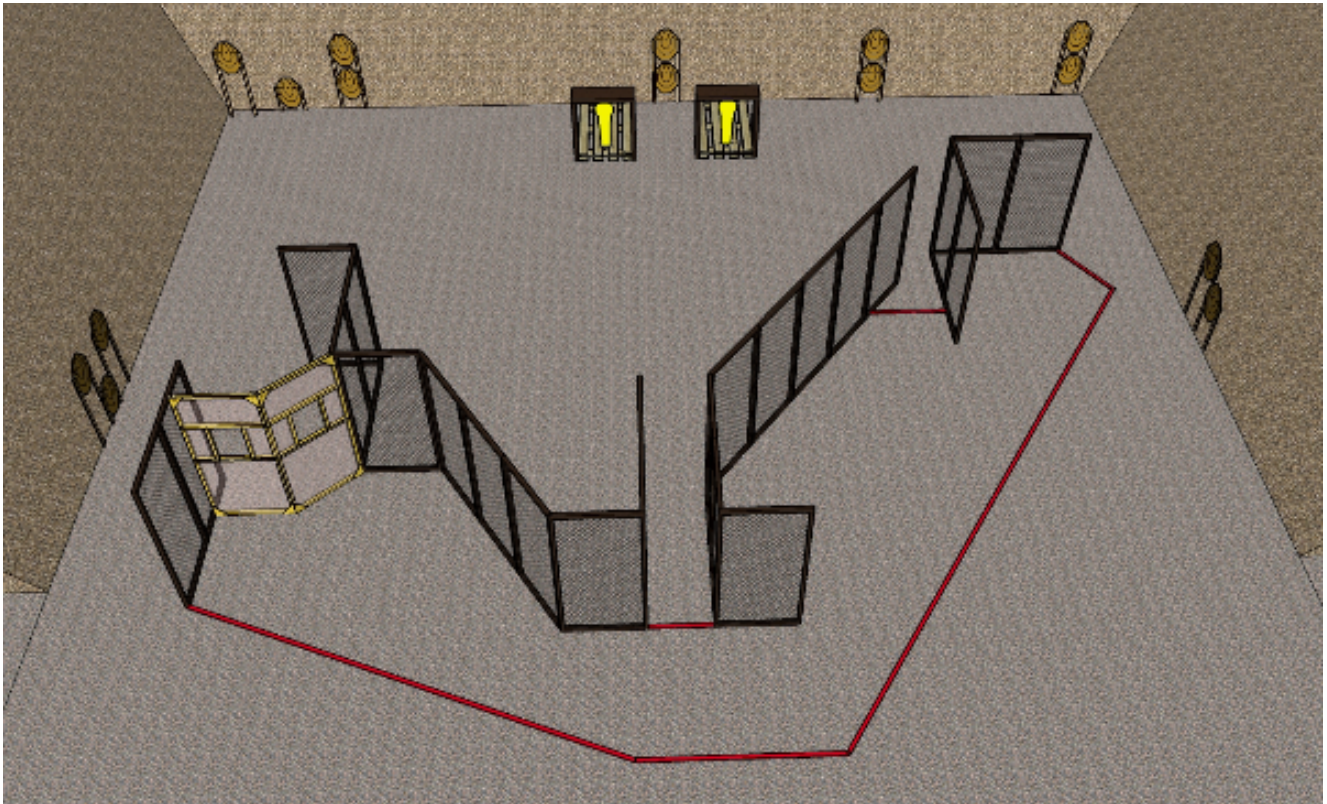

# 1. Stage 1

CoF	Comstock - Long	Points	160 p
Targets	15 paper, 2 popper, Total 17 targets	Min rounds	32
Firearm	Handgun	Match-%	27.59%

Procedure	
Starting position	Gun loaded & holstered
Firearm ready condition	
Start on	Audible signal
Stop on	Last shot
Penalties	As per current edition of rules
Safety angles	L/R
Setup notes	

## 2. Stage 2

CoF	Comstock - Short	Points	60 p
Targets	5 paper, 2 popper, Total 7 targets	Min rounds	12
Firearm	Handgun	Match-%	10.34%

Procedure	
Starting position	Gun loaded & holstered
Firearm ready condition	
Start on	Audible signal
Stop on	Last shot
Penalties	As per current edition of rules
Safety angles	L/R
Setup notes	

### 3. Stage 3

CoF	Comstock - Short	Points	60 p
Targets	6 paper, Total 6 targets	Min rounds	12
Firearm	Handgun	Match-%	10.34%

Procedure	
Starting position	Gun loaded & holstered
Firearm ready condition	
Start on	Audible signal
Stop on	Last shot
Penalties	As per current edition of rules
Safety angles	L/R
Setup notes	