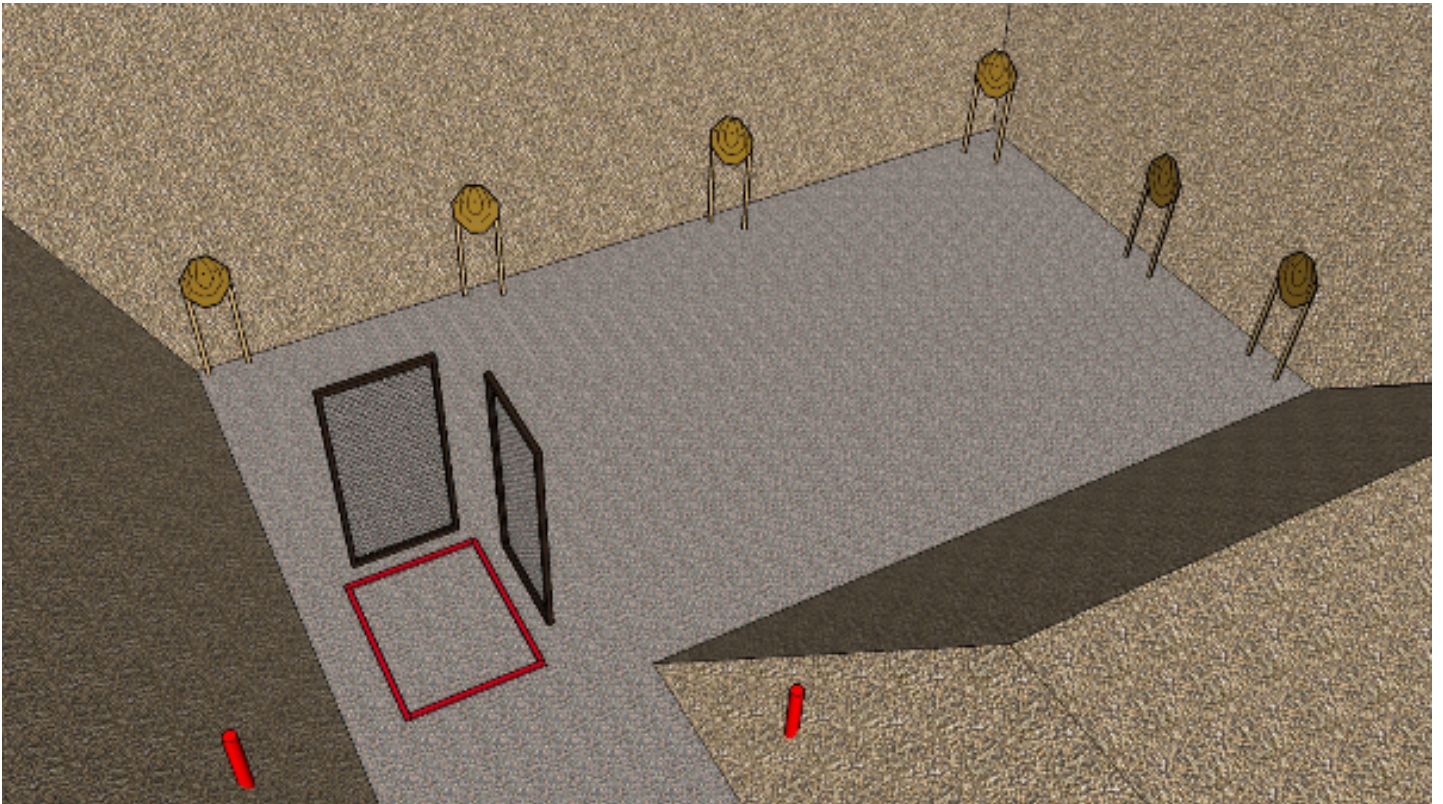

5. Stage 5

CoF	Comstock - Short	Points	60 p
Targets	6 paper, Total 6 targets	Min rounds	12
Firearm	Handgun	Match-%	10.34%

Procedure	
Starting position	Gun loaded & holstered
Firearm ready condition	
Start on	Audible signal
Stop on	Last shot
Penalties	As per current edition of rules
Safety angles	L/R
Setup notes