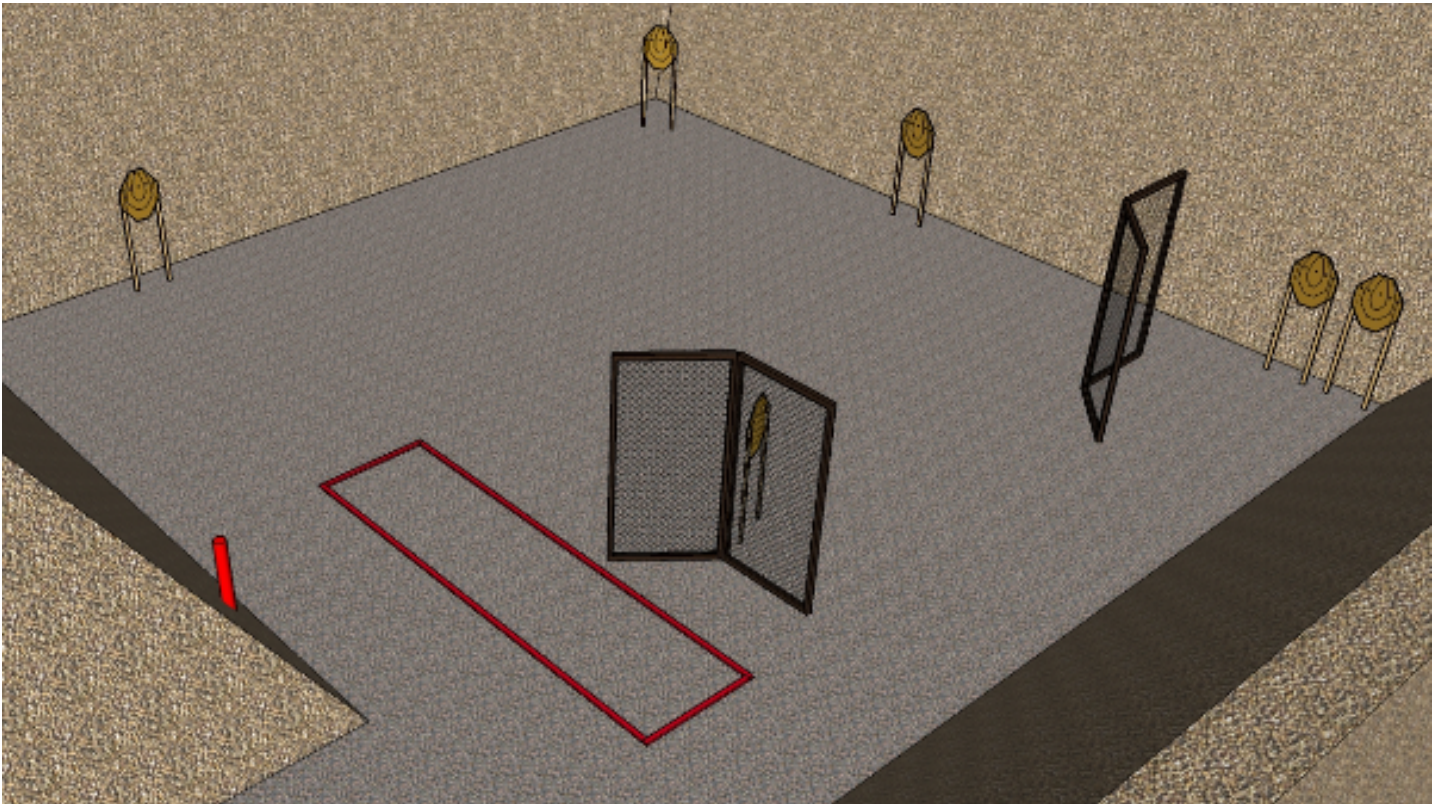

# 1. Stage 1

CoF	Comstock - Long	Points	160 p
Targets	15 paper, 2 popper, Total 17 targets	Min rounds	32
Firearm	Handgun	Match-%	27.59%

Procedure	
Starting position	Gun loaded & holstered
Firearm ready condition	
Start on	Audible signal
Stop on	Last shot
Penalties	As per current edition of rules
Safety angles	L/R
Setup notes	

## 2. Stage 2

CoF	Comstock - Short	Points	60 p
Targets	5 paper, 2 popper, Total 7 targets	Min rounds	12
Firearm	Handgun	Match-%	10.34%

Procedure	
Starting position	Gun loaded & holstered
Firearm ready condition	
Start on	Audible signal
Stop on	Last shot
Penalties	As per current edition of rules
Safety angles	L/R
Setup notes	

### 3. Stage 3

CoF	Comstock - Short	Points	60 p
Targets	6 paper, Total 6 targets	Min rounds	12
Firearm	Handgun	Match-%	10.34%

Procedure	
Starting position	Gun loaded & holstered
Firearm ready condition	
Start on	Audible signal
Stop on	Last shot
Penalties	As per current edition of rules
Safety angles	L/R
Setup notes	