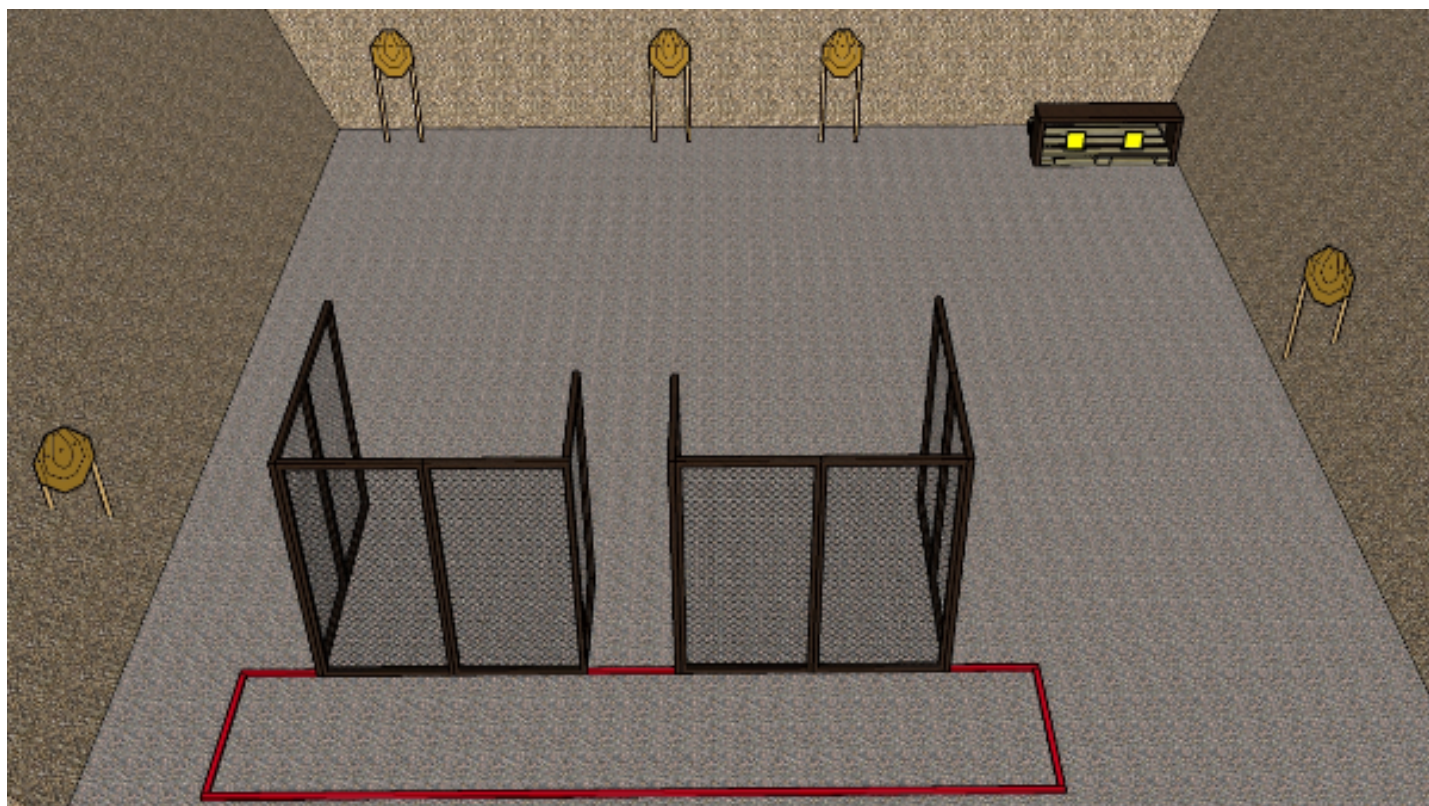

# 1. Stage 1

CoF	Comstock - Long	Points	160 p
Targets	15 paper, 2 popper, Total 17 targets	Min rounds	32
Firearm	Handgun	Match-%	27.59%

Procedure	
Starting position	Gun loaded & holstered
Firearm ready condition	
Start on	Audible signal
Stop on	Last shot
Penalties	As per current edition of rules
Safety angles	L/R
Setup notes	

## 2. Stage 2

CoF	Comstock - Short	Points	60 p
Targets	5 paper, 2 popper, Total 7 targets	Min rounds	12
Firearm	Handgun	Match-%	10.34%

Procedure	
Starting position	Gun loaded & holstered
Firearm ready condition	
Start on	Audible signal
Stop on	Last shot
Penalties	As per current edition of rules
Safety angles	L/R
Setup notes	

### 3. Stage 3

CoF	Comstock - Short	Points	60 p
Targets	6 paper, Total 6 targets	Min rounds	12
Firearm	Handgun	Match-%	10.34%

Procedure	
Starting position	Gun loaded & holstered
Firearm ready condition	
Start on	Audible signal
Stop on	Last shot
Penalties	As per current edition of rules
Safety angles	L/R
Setup notes	