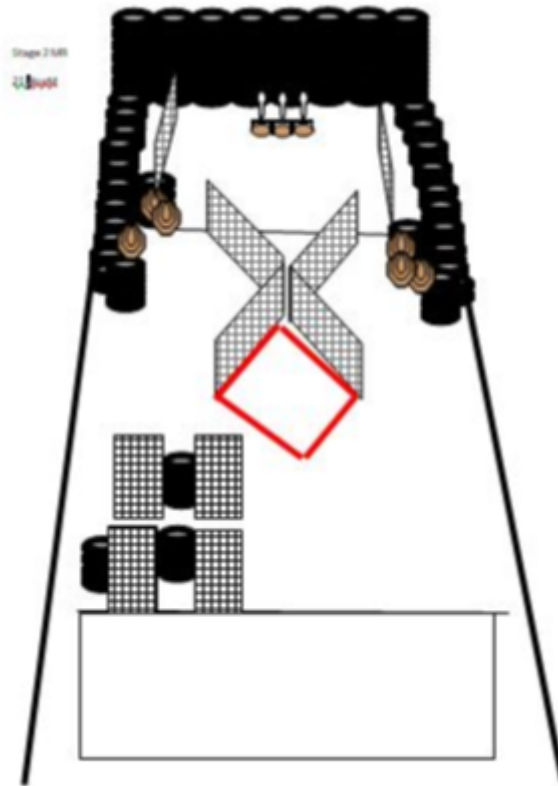

1. En

CoF	Comstock - Medium	Points	90 p
Targets	7 paper, 4 plates, Total 11 targets	Min rounds	18
Firearm	Mini Rifle	Match-%	15.38%

Procedure	Engage targets as they become visible in the designated area
Starting position	stock at hip level, muzzle paralell to the ground
Firearm ready condition	Option 1
Start on	Audible signal
Stop on	Last shot
Penalties	As per current edition of rules
Safety angles	L/R 90
Setup notes	

2. To

CoF	Comstock - Long	Points	105 p
Targets	9 paper, 3 plates, Total 12 targets	Min rounds	21
Firearm	Mini Rifle	Match-%	17.95%

Procedure	Start anywhere in the designated area. All targets must be engaged through apertures
Starting position	Stock at hip level, muzzle paralel to the ground
Firearm ready condition	Option 1
Start on	Audible signal
Stop on	Last shot
Penalties	As per current edition of rules
Safety angles	L/R 90
Setup notes	

3. Tre

CoF	Comstock - Long	Points	150 p
Targets	15 paper, Total 15 targets	Min rounds	30
Firearm	Mini Rifle	Match-%	25.64%

Procedure	Start with toes touching faultline as demonstrated by RO. Red and white ribbon are sweedish walls.
Starting position	Stock at hip level, mussels parallell to the ground.
Firearm ready condition	Option 1
Start on	Audible signal
Stop on	Last shot
Penalties	As per current edition of rules
Safety angles	L/R
Setup notes	

4. Fire

CoF	Comstock - Medium	Points	80 p
Targets	6 paper, 4 plates, Total 10 targets	Min rounds	16
Firearm	Mini Rifle	Match-%	13.68%

Procedure	Start with heels touching mark as demonstrated by RO. Shoot all targets from within the designated area. The wooden platform.
Starting position	stock at hip level, muzzle touching mark on pole.
Firearm ready condition	Option 1
Start on	Audible signal
Stop on	Last shot
Penalties	As per current edition of rules
Safety angles	L/R
Setup notes	