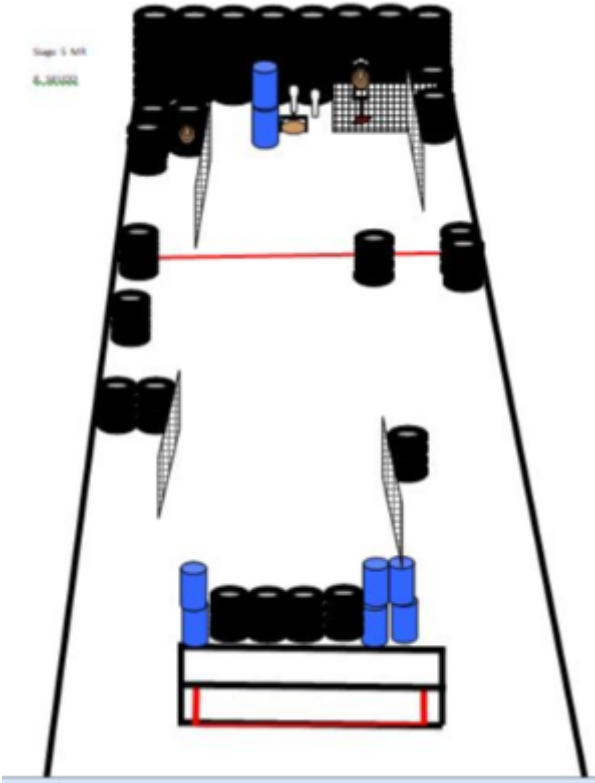

2. To

CoF	Comstock - Long	Points	105 p
Targets	9 paper, 3 plates, Total 12 targets	Min rounds	21
Firearm	Mini Rifle	Match-%	17.95%

Procedure	Start anywhere in the designated area. All targets must be engaged through apertures
Starting position	Stock at hip level, muzzle paralel to the ground
Firearm ready condition	Option 1
Start on	Audible signal
Stop on	Last shot
Penalties	As per current edition of rules
Safety angles	L/R 90
Setup notes	

3. Tre

CoF	Comstock - Long	Points	150 p
Targets	15 paper, Total 15 targets	Min rounds	30
Firearm	Mini Rifle	Match-%	25.64%

Procedure	Start with toes touching faultline as demonstrated by RO. Red and white ribbon are sweedish walls.
Starting position	Stock at hip level, mussels parallell to the ground.
Firearm ready condition	Option 1
Start on	Audible signal
Stop on	Last shot
Penalties	As per current edition of rules
Safety angles	L/R
Setup notes	

4. Fire

CoF	Comstock - Medium	Points	80 p
Targets	6 paper, 4 plates, Total 10 targets	Min rounds	16
Firearm	Mini Rifle	Match-%	13.68%

Procedure	Start with heels touching mark as demonstrated by RO. Shoot all targets from within the designated area. The wooden platform.
Starting position	stock at hip level, muzzle touching mark on pole.
Firearm ready condition	Option 1
Start on	Audible signal
Stop on	Last shot
Penalties	As per current edition of rules
Safety angles	L/R
Setup notes	

5. Fem

CoF	Comstock - Short	Points	40 p
Targets	3 paper, 2 popper, Total 5 targets	Min rounds	8
Firearm	Mini Rifle	Match-%	6.84%

Procedure	Start anywhere along the faultline. Engage targets as they become visible
Starting position	Stock at hip level, muzzle paralel to the ground
Firearm ready condition	Option 3
Start on	Audible signal
Stop on	Last shot
Penalties	As per current edition of rules
Safety angles	L/R
Setup notes	