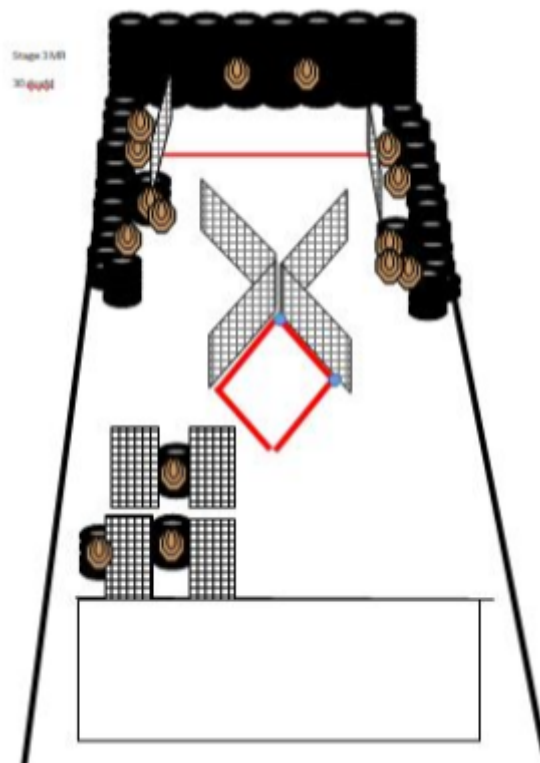

1. En

CoF	Comstock - Medium	Points	90 p
Targets	7 paper, 4 plates, Total 11 targets	Min rounds	18
Firearm	Mini Rifle	Match-%	15.38%

Procedure	Engage targets as they become visible in the designated area
Starting position	stock at hip level, muzzle paralell to the ground
Firearm ready condition	Option 1
Start on	Audible signal
Stop on	Last shot
Penalties	As per current edition of rules
Safety angles	L/R 90
Setup notes	

2. To

CoF	Comstock - Long	Points	105 p
Targets	9 paper, 3 plates, Total 12 targets	Min rounds	21
Firearm	Mini Rifle	Match-%	17.95%

Procedure	Start anywhere in the designated area. All targets must be engaged through apertures
Starting position	Stock at hip level, muzzle paralel to the ground
Firearm ready condition	Option 1
Start on	Audible signal
Stop on	Last shot
Penalties	As per current edition of rules
Safety angles	L/R 90
Setup notes	

3. Tre

CoF	Comstock - Long	Points	150 p
Targets	15 paper, Total 15 targets	Min rounds	30
Firearm	Mini Rifle	Match-%	25.64%

Procedure	Start with toes touching faultline as demonstrated by RO. Red and white ribbon are sweedish walls.
Starting position	Stock at hip level, mussels parallell to the ground.
Firearm ready condition	Option 1
Start on	Audible signal
Stop on	Last shot
Penalties	As per current edition of rules
Safety angles	L/R
Setup notes	

4. Fire

CoF	Comstock - Medium	Points	80 p
Targets	6 paper, 4 plates, Total 10 targets	Min rounds	16
Firearm	Mini Rifle	Match-%	13.68%

Procedure	Start with heels touching mark as demonstrated by RO. Shoot all targets from within the designated area. The wooden platform.
Starting position	stock at hip level, muzzle touching mark on pole.
Firearm ready condition	Option 1
Start on	Audible signal
Stop on	Last shot
Penalties	As per current edition of rules
Safety angles	L/R
Setup notes	