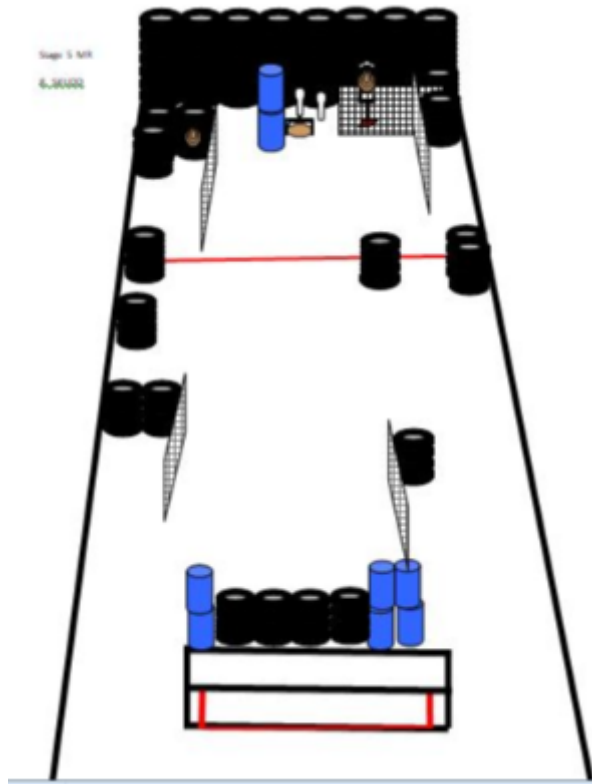

2. To

CoF	Comstock - Long	Points	105 p
Targets	9 paper, 3 plates, Total 12 targets	Min rounds	21
Firearm	Mini Rifle	Match-%	17.95%

Procedure	Start anywhere in the designated area. All targets must be engaged through apertures
Starting position	Stock at hip level, muzzle paralel to the ground
Firearm ready condition	Option 1
Start on	Audible signal
Stop on	Last shot
Penalties	As per current edition of rules
Safety angles	L/R 90
Setup notes	

3. Tre

CoF	Comstock - Long	Points	150 p
Targets	15 paper, Total 15 targets	Min rounds	30
Firearm	Mini Rifle	Match-%	25.64%

Procedure	Start with toes touching faultline as demonstrated by RO. Red and white ribbon are sweedish walls.
Starting position	Stock at hip level, mussels parallell to the ground.
Firearm ready condition	Option 1
Start on	Audible signal
Stop on	Last shot
Penalties	As per current edition of rules
Safety angles	L/R
Setup notes	

4. Fire

CoF	Comstock - Medium	Points	80 p
Targets	6 paper, 4 plates, Total 10 targets	Min rounds	16
Firearm	Mini Rifle	Match-%	13.68%

Procedure	Start with heels touching mark as demonstrated by RO. Shoot all targets from within the designated area. The wooden platform.
Starting position	stock at hip level, muzzle touching mark on pole.
Firearm ready condition	Option 1
Start on	Audible signal
Stop on	Last shot
Penalties	As per current edition of rules
Safety angles	L/R
Setup notes	

5. Fem

CoF	Comstock - Short	Points	40 p
Targets	3 paper, 2 popper, Total 5 targets	Min rounds	8
Firearm	Mini Rifle	Match-%	6.84%

Procedure	Start anywhere along the faultline. Engage targets as they become visible
Starting position	Stock at hip level, muzzle paralel to the ground
Firearm ready condition	Option 3
Start on	Audible signal
Stop on	Last shot
Penalties	As per current edition of rules
Safety angles	L/R
Setup notes	