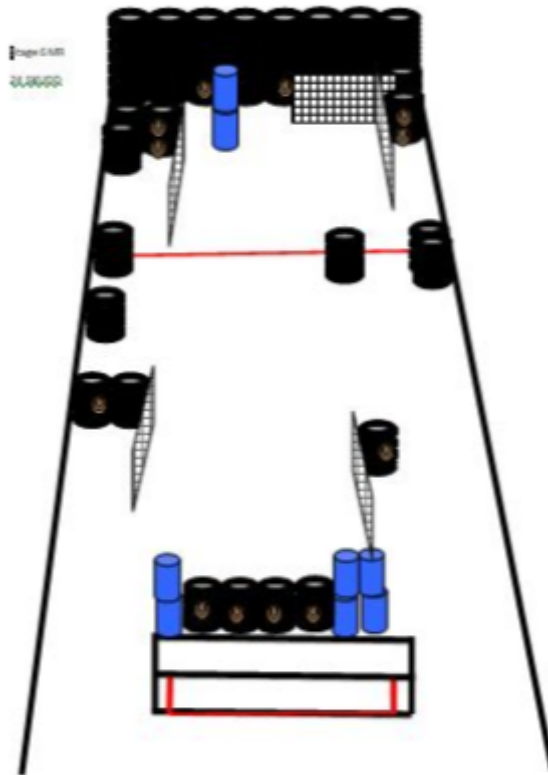

3. Tre

CoF	Comstock - Long	Points	150 p
Targets	15 paper, Total 15 targets	Min rounds	30
Firearm	Mini Rifle	Match-%	25.64%

Procedure	Start with toes touching faultline as demonstrated by RO. Red and white ribbon are sweedish walls.
Starting position	Stock at hip level, mussels parallell to the ground.
Firearm ready condition	Option 1
Start on	Audible signal
Stop on	Last shot
Penalties	As per current edition of rules
Safety angles	L/R
Setup notes	

4. Fire

CoF	Comstock - Medium	Points	80 p
Targets	6 paper, 4 plates, Total 10 targets	Min rounds	16
Firearm	Mini Rifle	Match-%	13.68%

Procedure	Start with heels touching mark as demonstrated by RO. Shoot all targets from within the designated area. The wooden platform.
Starting position	stock at hip level, muzzle touching mark on pole.
Firearm ready condition	Option 1
Start on	Audible signal
Stop on	Last shot
Penalties	As per current edition of rules
Safety angles	L/R
Setup notes	

5. Fem

CoF	Comstock - Short	Points	40 p
Targets	3 paper, 2 popper, Total 5 targets	Min rounds	8
Firearm	Mini Rifle	Match-%	6.84%

Procedure	Start anywhere along the faultline. Engage targets as they become visible
Starting position	Stock at hip level, muzzle paralel to the ground
Firearm ready condition	Option 3
Start on	Audible signal
Stop on	Last shot
Penalties	As per current edition of rules
Safety angles	L/R
Setup notes	

6. seks

CoF	Comstock - Long	Points	120 p
Targets	12 paper, Total 12 targets	Min rounds	24
Firearm	Mini Rifle	Match-%	20.51%

Procedure	Start anywhere in the designated area. Engage targets as they become visible. Target T11 and T12 must be shot through aperture.
Starting position	Stock at hip level, muzzle paralell to the ground
Firearm ready condition	Option 1
Start on	Audible signal
Stop on	Last shot
Penalties	As per current edition of rules
Safety angles	L/R 90
Setup notes	