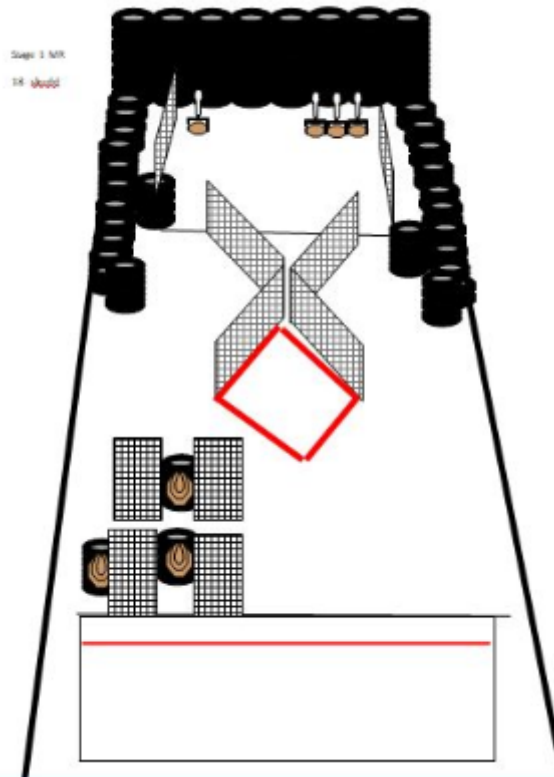

1. En

CoF	Comstock - Medium	Points	90 p
Targets	7 paper, 4 plates, Total 11 targets	Min rounds	18
Firearm	Mini Rifle	Match-%	15.38%

Procedure	Engage targets as they become visible in the designated area
Starting position	stock at hip level, muzzle paralell to the ground
Firearm ready condition	Option 1
Start on	Audible signal
Stop on	Last shot
Penalties	As per current edition of rules
Safety angles	L/R 90
Setup notes	

2. To

CoF	Comstock - Long	Points	105 p
Targets	9 paper, 3 plates, Total 12 targets	Min rounds	21
Firearm	Mini Rifle	Match-%	17.95%

Procedure	Start anywhere in the designated area. All targets must be engaged through apertures
Starting position	Stock at hip level, muzzle paralel to the ground
Firearm ready condition	Option 1
Start on	Audible signal
Stop on	Last shot
Penalties	As per current edition of rules
Safety angles	L/R 90
Setup notes	

3. Tre

CoF	Comstock - Long	Points	150 p
Targets	15 paper, Total 15 targets	Min rounds	30
Firearm	Mini Rifle	Match-%	25.64%

Procedure	Start with toes touching faultline as demonstrated by RO. Red and white ribbon are sweedish walls.
Starting position	Stock at hip level, mussels parallell to the ground.
Firearm ready condition	Option 1
Start on	Audible signal
Stop on	Last shot
Penalties	As per current edition of rules
Safety angles	L/R
Setup notes	

4. Fire

CoF	Comstock - Medium	Points	80 p
Targets	6 paper, 4 plates, Total 10 targets	Min rounds	16
Firearm	Mini Rifle	Match-%	13.68%

Procedure	Start with heels touching mark as demonstrated by RO. Shoot all targets from within the designated area. The wooden platform.
Starting position	stock at hip level, muzzle touching mark on pole.
Firearm ready condition	Option 1
Start on	Audible signal
Stop on	Last shot
Penalties	As per current edition of rules
Safety angles	L/R
Setup notes	