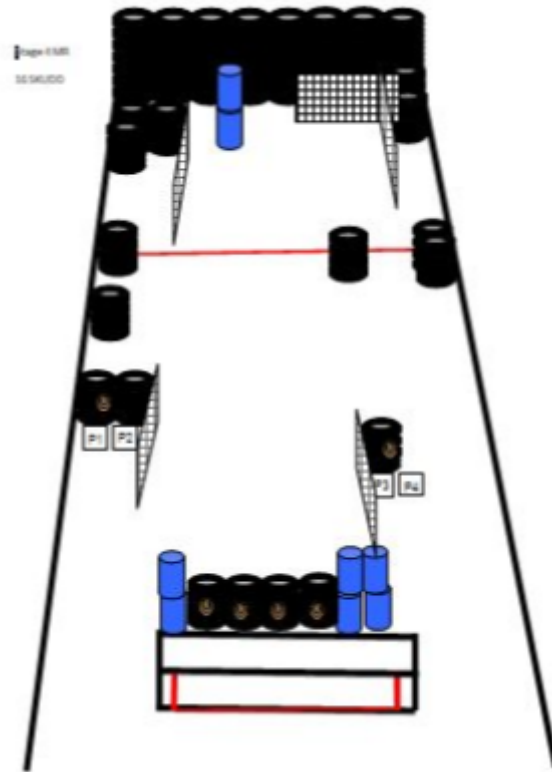

1. En

CoF	Comstock - Medium	Points	90 p
Targets	7 paper, 4 plates, Total 11 targets	Min rounds	18
Firearm	Mini Rifle	Match-%	15.38%

Procedure	Engage targets as they become visible in the designated area
Starting position	stock at hip level, muzzle paralell to the ground
Firearm ready condition	Option 1
Start on	Audible signal
Stop on	Last shot
Penalties	As per current edition of rules
Safety angles	L/R 90
Setup notes	

2. To

CoF	Comstock - Long	Points	105 p
Targets	9 paper, 3 plates, Total 12 targets	Min rounds	21
Firearm	Mini Rifle	Match-%	17.95%

Procedure	Start anywhere in the designated area. All targets must be engaged through apertures
Starting position	Stock at hip level, muzzle paralel to the ground
Firearm ready condition	Option 1
Start on	Audible signal
Stop on	Last shot
Penalties	As per current edition of rules
Safety angles	L/R 90
Setup notes	

3. Tre

CoF	Comstock - Long	Points	150 p
Targets	15 paper, Total 15 targets	Min rounds	30
Firearm	Mini Rifle	Match-%	25.64%

Procedure	Start with toes touching faultline as demonstrated by RO. Red and white ribbon are sweedish walls.
Starting position	Stock at hip level, mussels parallell to the ground.
Firearm ready condition	Option 1
Start on	Audible signal
Stop on	Last shot
Penalties	As per current edition of rules
Safety angles	L/R
Setup notes	

4. Fire

CoF	Comstock - Medium	Points	80 p
Targets	6 paper, 4 plates, Total 10 targets	Min rounds	16
Firearm	Mini Rifle	Match-%	13.68%

Procedure	Start with heels touching mark as demonstrated by RO. Shoot all targets from within the designated area. The wooden platform.
Starting position	stock at hip level, muzzle touching mark on pole.
Firearm ready condition	Option 1
Start on	Audible signal
Stop on	Last shot
Penalties	As per current edition of rules
Safety angles	L/R
Setup notes	