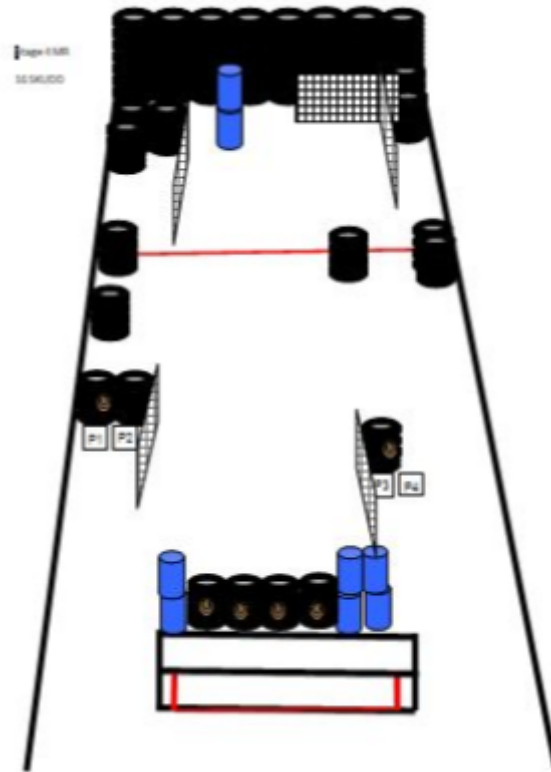

1. En

CoF	Comstock - Medium	Points	90 p
Targets	7 paper, 4 plates, Total 11 targets	Min rounds	18
Firearm	Mini Rifle	Match-%	15.38%

Procedure	Engage targets as they become visible in the designated area
Starting position	stock at hip level, muzzle paralell to the ground
Firearm ready condition	Option 1
Start on	Audible signal
Stop on	Last shot
Penalties	As per current edition of rules
Safety angles	L/R 90
Setup notes	

2. To

CoF	Comstock - Long	Points	105 p
Targets	9 paper, 3 plates, Total 12 targets	Min rounds	21
Firearm	Mini Rifle	Match-%	17.95%

Procedure	Start anywhere in the designated area. All targets must be engaged through apertures
Starting position	Stock at hip level, muzzle paralel to the ground
Firearm ready condition	Option 1
Start on	Audible signal
Stop on	Last shot
Penalties	As per current edition of rules
Safety angles	L/R 90
Setup notes	

3. Tre

CoF	Comstock - Long	Points	150 p
Targets	15 paper, Total 15 targets	Min rounds	30
Firearm	Mini Rifle	Match-%	25.64%

Procedure	Start with toes touching faultline as demonstrated by RO. Red and white ribbon are sweedish walls.
Starting position	Stock at hip level, mussels parallell to the ground.
Firearm ready condition	Option 1
Start on	Audible signal
Stop on	Last shot
Penalties	As per current edition of rules
Safety angles	L/R
Setup notes	

4. Fire

CoF	Comstock - Medium	Points	80 p
Targets	6 paper, 4 plates, Total 10 targets	Min rounds	16
Firearm	Mini Rifle	Match-%	13.68%

Procedure	Start with heels touching mark as demonstrated by RO. Shoot all targets from within the designated area. The wooden platform.
Starting position	stock at hip level, muzzle touching mark on pole.
Firearm ready condition	Option 1
Start on	Audible signal
Stop on	Last shot
Penalties	As per current edition of rules
Safety angles	L/R
Setup notes	