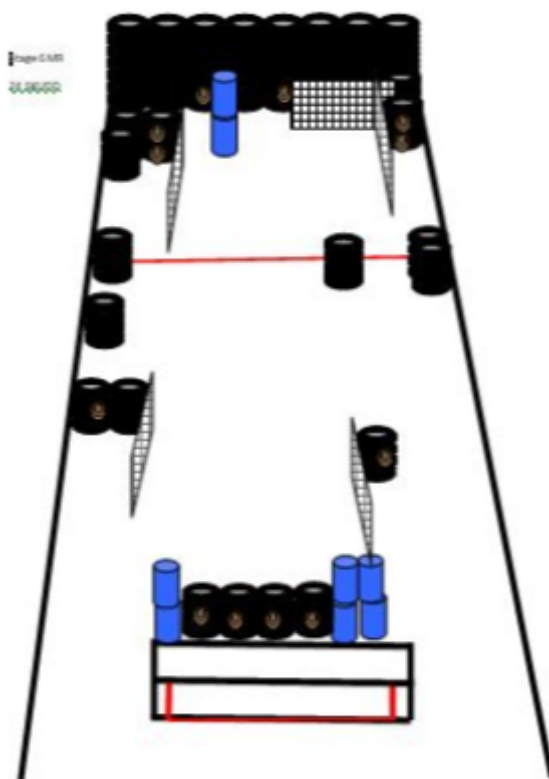

3. Tre

CoF	Comstock - Long	Points	150 p
Targets	15 paper, Total 15 targets	Min rounds	30
Firearm	Mini Rifle	Match-%	25.64%

Procedure	Start with toes touching faultline as demonstrated by RO. Red and white ribbon are sweedish walls.
Starting position	Stock at hip level, mussels parallell to the ground.
Firearm ready condition	Option 1
Start on	Audible signal
Stop on	Last shot
Penalties	As per current edition of rules
Safety angles	L/R
Setup notes	

4. Fire

CoF	Comstock - Medium	Points	80 p
Targets	6 paper, 4 plates, Total 10 targets	Min rounds	16
Firearm	Mini Rifle	Match-%	13.68%

Procedure	Start with heels touching mark as demonstrated by RO. Shoot all targets from within the designated area. The wooden platform.
Starting position	stock at hip level, muzzle touching mark on pole.
Firearm ready condition	Option 1
Start on	Audible signal
Stop on	Last shot
Penalties	As per current edition of rules
Safety angles	L/R
Setup notes	

5. Fem

CoF	Comstock - Short	Points	40 p
Targets	3 paper, 2 popper, Total 5 targets	Min rounds	8
Firearm	Mini Rifle	Match-%	6.84%

Procedure	Start anywhere along the faultline. Engage targets as they become visible
Starting position	Stock at hip level, muzzle paralel to the ground
Firearm ready condition	Option 3
Start on	Audible signal
Stop on	Last shot
Penalties	As per current edition of rules
Safety angles	L/R
Setup notes	

6. seks

CoF	Comstock - Long	Points	120 p
Targets	12 paper, Total 12 targets	Min rounds	24
Firearm	Mini Rifle	Match-%	20.51%

Procedure	Start anywhere in the designated area. Engage targets as they become visible. Target T11 and T12 must be shot through aperture.
Starting position	Stock at hip level, muzzle paralell to the ground
Firearm ready condition	Option 1
Start on	Audible signal
Stop on	Last shot
Penalties	As per current edition of rules
Safety angles	L/R 90
Setup notes	