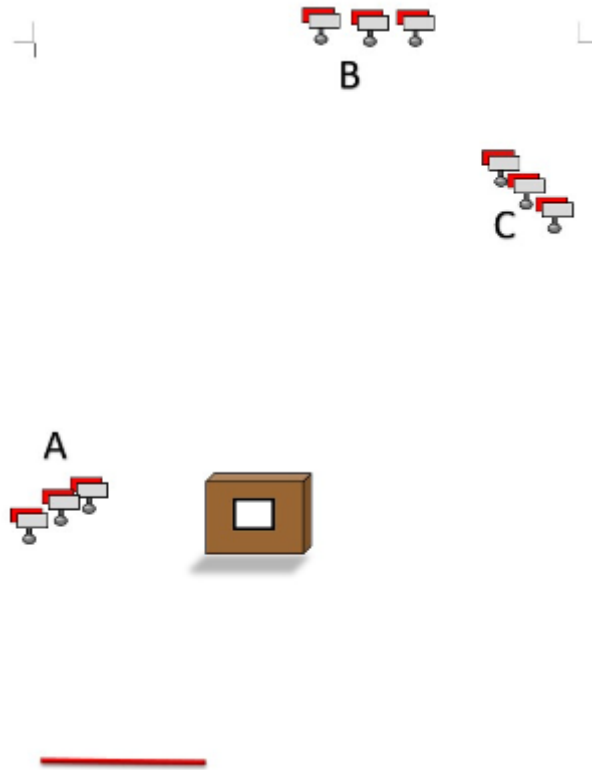

1. 200m Niclas M

| | | | |
|---------|---|------------|--------|
| CoF | Comstock - Medium | Points | 130 p |
| Targets | 7 paper, 6 plates, 3 no-shoot, (with 6 10p), Total 13 targets | Min rounds | 20 |
| Firearm | Rifle | Match-% | 26.00% |

| | |
|-------------------------|--|
| Procedure | Stage 1 (200m) Föresättningar: • Heels touching mark, "start", Option 3*. • Målgrupp A och B (alla flashtargets) skall beskjutas från stridsvagnshinder (Tjeckisk igelkott) • Övriga målgrupper beskjutes valfritt. • För pekvinklar se begränsningsflaggor höger respektive vänster. * 8.1.1.3 Option 3: fixed magazine must be empty, detachable magazines removed and chamber must be empty. The action may be open or closed.) OBS -inget magasin får hållas i händerna! |
| Starting position | Option 3 |
| Firearm ready condition | |
| Start on | Audible signal |
| Stop on | Last shot |
| Penalties | As per current edition of rules |
| Safety angles | L/R |
| Setup notes | |

3. 300m Greger Design

| | | | |
|---------|---|------------|--------|
| CoF | Comstock - Short | Points | 90 p |
| Targets | 9 plates, (with 9 10p), Total 9 targets | Min rounds | 9 |
| Firearm | Rifle | Match-% | 18.00% |