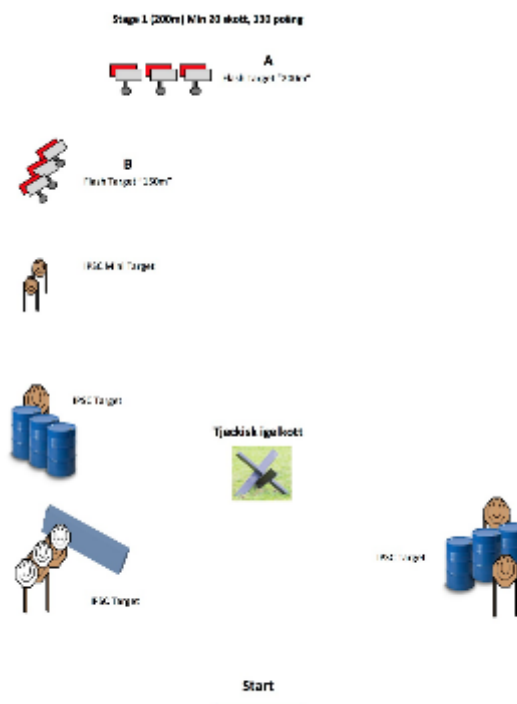

1. 200m Niclas M

| | | | |
|---------|---|------------|--------|
| CoF | Comstock - Medium | Points | 130 p |
| Targets | 7 paper, 6 plates, 3 no-shoot, (with 6 10p), Total 13 targets | Min rounds | 20 |
| Firearm | Rifle | Match-% | 26.00% |

| | |
|-------------------------|--|
| Procedure | Stage 1 (200m) Föresättningar: • Heels touching mark, "start", Option 3*. • Målgrupp A och B (alla flashtargets) skall beskjutas från stridsvagnshinder (Tjeckisk igelkott) • Övriga målgrupper beskjutes valfritt. • För pekvinklar se begränsningsflaggor höger respektive vänster. * 8.1.1.3 Option 3: fixed magazine must be empty, detachable magazines removed and chamber must be empty. The action may be open or closed.) OBS -inget magasin får hållas i händerna! |
| Starting position | Option 3 |
| Firearm ready condition | |
| Start on | Audible signal |
| Stop on | Last shot |
| Penalties | As per current edition of rules |
| Safety angles | L/R |
| Setup notes | |

3. 300m Greger Design

| | | | |
|---------|---|------------|--------|
| CoF | Comstock - Short | Points | 90 p |
| Targets | 9 plates, (with 9 10p), Total 9 targets | Min rounds | 9 |
| Firearm | Rifle | Match-% | 18.00% |