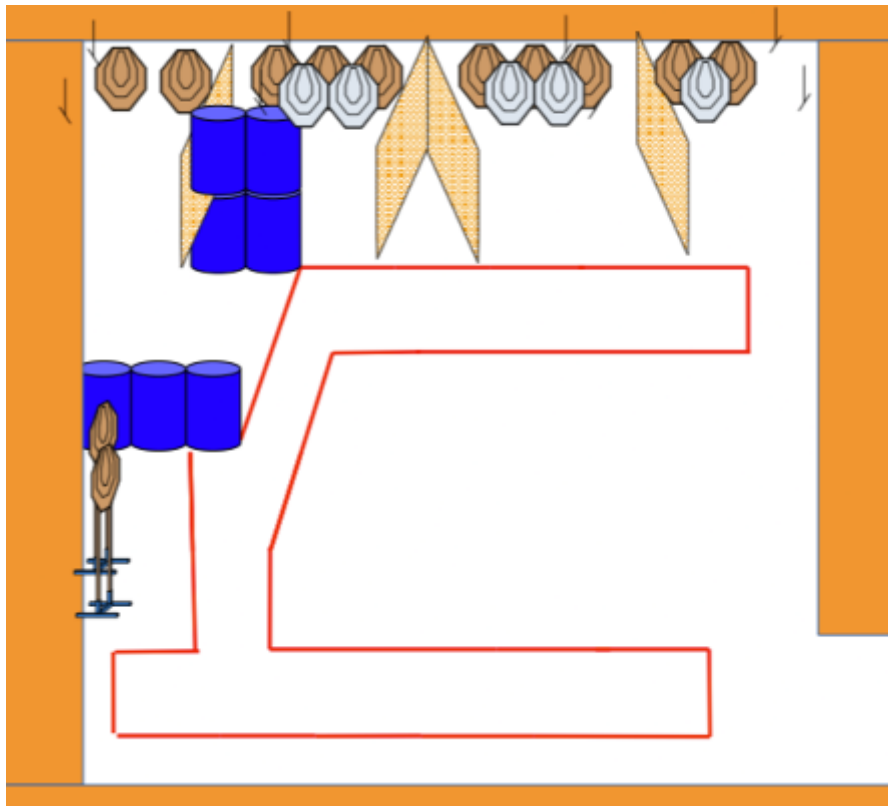

4. B3 75m Robert design

CoF	Comstock - Long	Points	120 p
Targets	12 paper, 5 no-shoot, Total 12 targets	Min rounds	24
Firearm	Rifle	Match-%	24.00%

Procedure	
Starting position	Standing
Firearm ready condition	Option 1
Start on	Audible signal
Stop on	Last shot
Penalties	As per current edition of rules
Safety angles	L/R
Setup notes