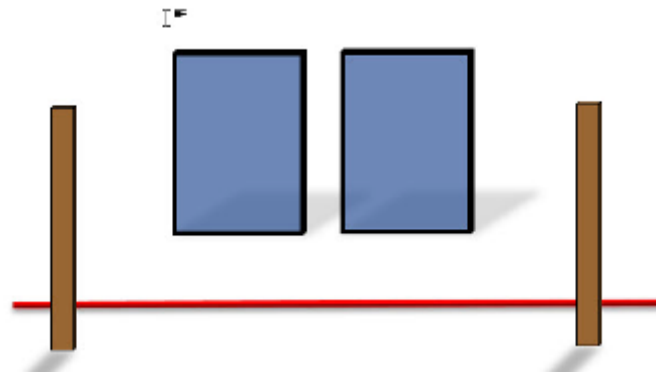

5. 100m Strong, weak, freedom!

CoF	Comstock - Medium	Points	60 p
Targets	6 paper, Total 6 targets	Min rounds	12
Firearm	Rifle	Match-%	10.00%

Procedure	On signal engage targets. Targets A & C shot standing. Targets marked A are to be shot from the left side. Targets marked B are to be shot from the middle. Targets marked C are to be shot from the right side. Support using pole only allowed when using weak shoulder on targets A and C
Starting position	Standing
Firearm ready condition	Option 1
Start on	Audible signal
Stop on	Last shot
Penalties	As per current edition of rules
Safety angles	90 left, flag on the right
Setup notes