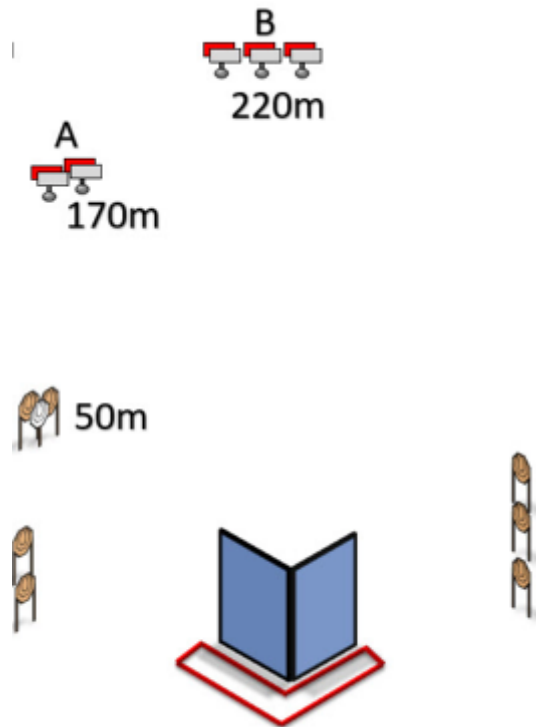

# 1. 200m Flash left and right

CoF	Comstock - Long	Points	170 p
Targets	7 paper, 10 plates, (with 10 10p), Total 17 targets	Min rounds	24
Firearm	Rifle	Match-%	28.33%

Procedure	Target group A & B to be shot from both left and right of walls
Starting position	Standing
Firearm ready condition	Option 1
Start on	Audible signal
Stop on	Last shot
Penalties	As per current edition of rules
Safety angles	L/R
Setup notes	

## 2. IPSC Bay 1 Highway to hell

CoF	Comstock - Long	Points	160 p
Targets	16 paper, 1 no-shoot, Total 16 targets	Min rounds	32
Firearm	Rifle	Match-%	26.67%

Procedure	There are 8 IPSC Mini targets and 8 IPSC Targets and some Noshoot. On signal engage targets.
Starting position	Standing
Firearm ready condition	Option 1
Start on	Audible signal
Stop on	Last shot
Penalties	As per current edition of rules
Safety angles	L/R
Setup notes	

# 4. 300m

CoF	Comstock - Short	Points	90 p
Targets	9 plates, (with 9 10p), Total 9 targets	Min rounds	9
Firearm	Rifle	Match-%	15.00%

Procedure	Targets at A are to be shot twice, once from startbox an once from "the roof".
Starting position	Standing in box
Firearm ready condition	Option 1
Start on	Audible signal
Stop on	Last shot
Penalties	As per current edition of rules
Safety angles	L/R
Setup notes	