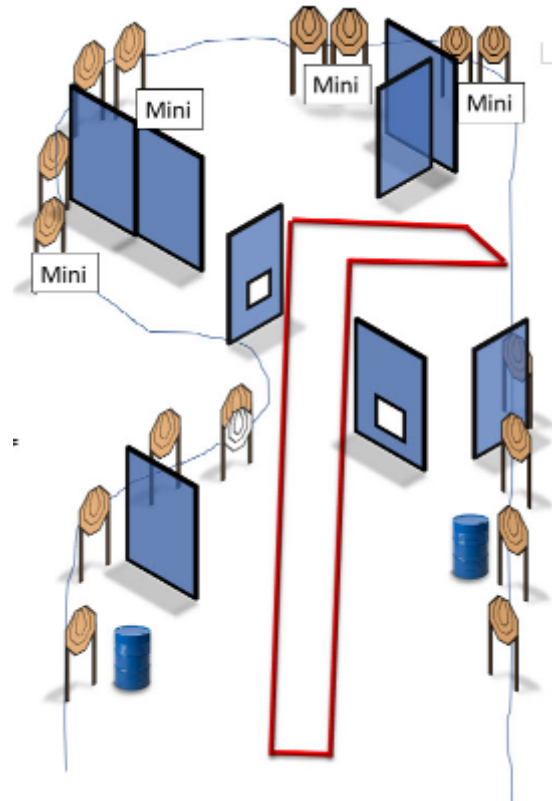

# 1. 200m Flash left and right

CoF	Comstock - Long	Points	170 p
Targets	7 paper, 10 plates, (with 10 10p), Total 17 targets	Min rounds	24
Firearm	Rifle	Match-%	28.33%

Procedure	Target group A & B to be shot from both left and right of walls
Starting position	Standing
Firearm ready condition	Option 1
Start on	Audible signal
Stop on	Last shot
Penalties	As per current edition of rules
Safety angles	L/R
Setup notes	

## 2. IPSC Bay 1 Highway to hell

CoF	Comstock - Long	Points	160 p
Targets	16 paper, 1 no-shoot, Total 16 targets	Min rounds	32
Firearm	Rifle	Match-%	26.67%

Procedure	There are 8 IPSC Mini targets and 8 IPSC Targets and some Noshoot. On signal engage targets.
Starting position	Standing
Firearm ready condition	Option 1
Start on	Audible signal
Stop on	Last shot
Penalties	As per current edition of rules
Safety angles	L/R
Setup notes	

# 4. 300m

CoF	Comstock - Short	Points	90 p
Targets	9 plates, (with 9 10p), Total 9 targets	Min rounds	9
Firearm	Rifle	Match-%	15.00%

Procedure	Targets at A are to be shot twice, once from startbox an once from "the roof".
Starting position	Standing in box
Firearm ready condition	Option 1
Start on	Audible signal
Stop on	Last shot
Penalties	As per current edition of rules
Safety angles	L/R
Setup notes	

## 5. 100m Strong, weak, freedom!

CoF	Comstock - Medium	Points	60 p
Targets	6 paper, Total 6 targets	Min rounds	12
Firearm	Rifle	Match-%	10.00%

Procedure	On signal engage targets. Targets A & C shot standing. Targets marked A are to be shot from the left side. Targets marked B are to be shot from the middle. Targets marked C are to be shot from the right side. Support using pole only allowed when using weak shoulder on targets A and C
Starting position	Standing
Firearm ready condition	Option 1
Start on	Audible signal
Stop on	Last shot
Penalties	As per current edition of rules
Safety angles	90 left, flag on the right
Setup notes	