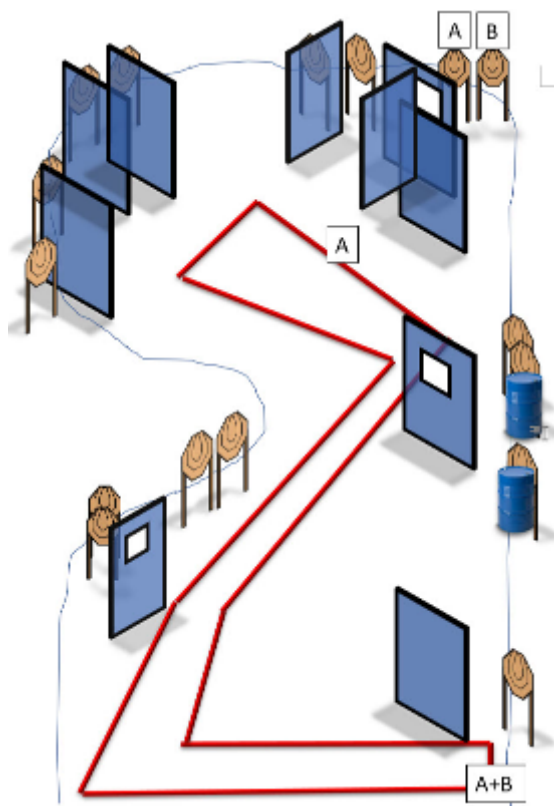

1. 200m Niclas & Greger

No image

CoF	Comstock - Medium	Points	130 p
Targets	7 paper, 6 plates, (with 6 10p), Total 13 targets	Min rounds	20
Firearm	Rifle	Match-%	19.12%

Procedure	
Starting position	Gun loaded & holstered
Firearm ready condition	
Start on	Audible signal
Stop on	Last shot
Penalties	As per current edition of rules
Safety angles	L/R
Setup notes	

2. IPSC Bay 1 Petter design

CoF	Comstock - Long	Points	160 p
Targets	16 paper, Total 16 targets	Min rounds	32
Firearm	Rifle	Match-%	23.53%

Procedure	
Starting position	Anywhere
Firearm ready condition	Option 1
Start on	Audible signal
Stop on	Last shot
Penalties	As per current edition of rules
Safety angles	L/R
Setup notes	

3. IPSC Bay 2 Petter design

CoF	Comstock - Medium	Points	60 p
Targets	6 paper, Total 6 targets	Min rounds	12
Firearm	Rifle	Match-%	8.82%

Procedure	All are minitargets, swinger is normal target.
Starting position	Sitting on chair
Firearm ready condition	Option 3
Start on	Audible signal
Stop on	Last shot
Penalties	As per current edition of rules
Safety angles	L/R
Setup notes	

4. 300m Petter design

CoF	Comstock - Short	Points	90 p
Targets	9 plates, (with 9 10p), Total 9 targets	Min rounds	9
Firearm	Rifle	Match-%	13.24%

Procedure	50m to be shot through hole in wall. 300m from anywhere Right group from roof.
Starting position	Anywhere
Firearm ready condition	Option 1
Start on	Audible signal
Stop on	Last shot
Penalties	As per current edition of rules
Safety angles	L/R
Setup notes	