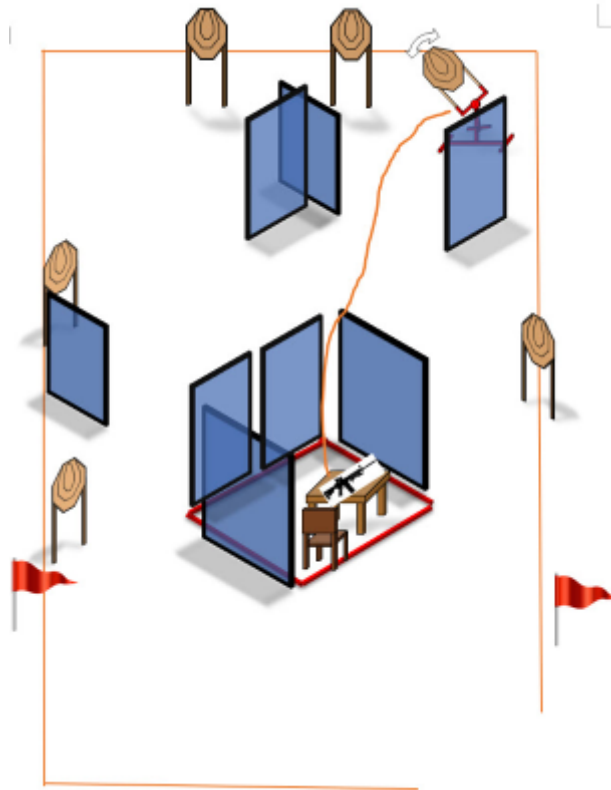

1. 200m Niclas & Greger

No image

CoF	Comstock - Medium	Points	130 p
Targets	7 paper, 6 plates, (with 6 10p), Total 13 targets	Min rounds	20
Firearm	Rifle	Match-%	19.12%

Procedure	
Starting position	Gun loaded & holstered
Firearm ready condition	
Start on	Audible signal
Stop on	Last shot
Penalties	As per current edition of rules
Safety angles	L/R
Setup notes	

2. IPSC Bay 1 Petter design

CoF	Comstock - Long	Points	160 p
Targets	16 paper, Total 16 targets	Min rounds	32
Firearm	Rifle	Match-%	23.53%

Procedure	
Starting position	Anywhere
Firearm ready condition	Option 1
Start on	Audible signal
Stop on	Last shot
Penalties	As per current edition of rules
Safety angles	L/R
Setup notes	

3. IPSC Bay 2 Petter design

CoF	Comstock - Medium	Points	60 p
Targets	6 paper, Total 6 targets	Min rounds	12
Firearm	Rifle	Match-%	8.82%

Procedure	All are minitargets, swinger is normal target.
Starting position	Sitting on chair
Firearm ready condition	Option 3
Start on	Audible signal
Stop on	Last shot
Penalties	As per current edition of rules
Safety angles	L/R
Setup notes	

4. 300m Petter design

CoF	Comstock - Short	Points	90 p
Targets	9 plates, (with 9 10p), Total 9 targets	Min rounds	9
Firearm	Rifle	Match-%	13.24%

Procedure	50m to be shot through hole in wall. 300m from anywhere Right group from roof.
Starting position	Anywhere
Firearm ready condition	Option 1
Start on	Audible signal
Stop on	Last shot
Penalties	As per current edition of rules
Safety angles	L/R
Setup notes	