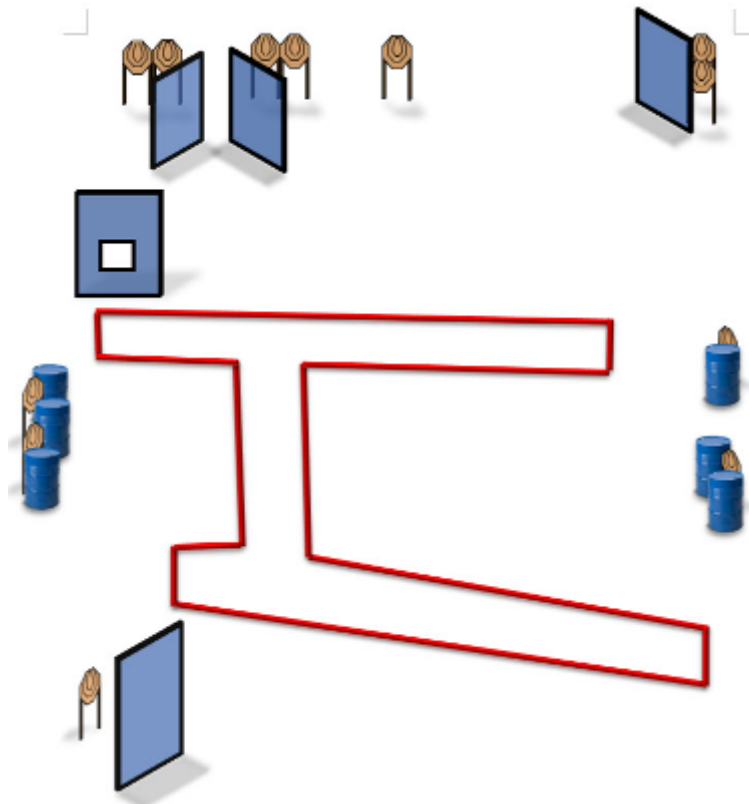

5. B3-75m Jens & Petter

CoF	Comstock - Long	Points	120 p
Targets	12 paper, Total 12 targets	Min rounds	24
Firearm	Rifle	Match-%	17.65%

Procedure	
Starting position	Anywhere
Firearm ready condition	Option 1
Start on	Audible signal
Stop on	Last shot
Penalties	As per current edition of rules
Safety angles	Flag left and flag right
Setup notes