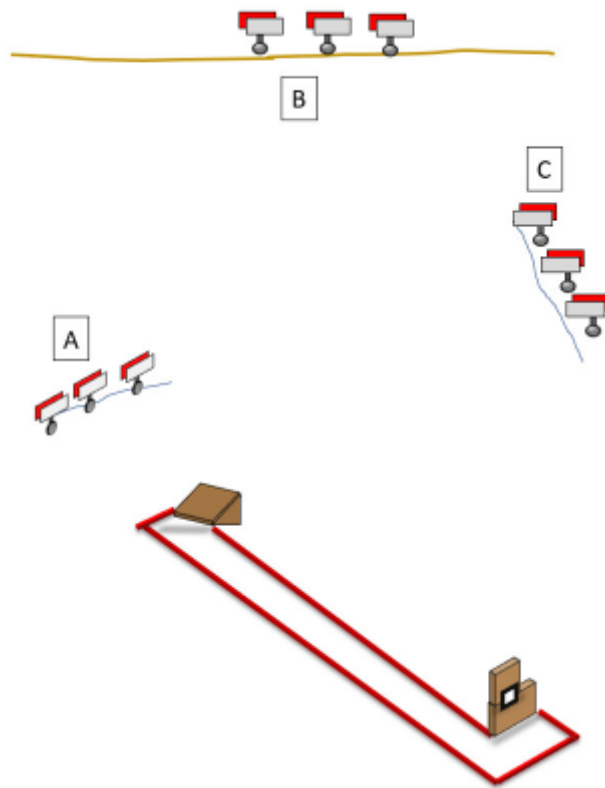

1. 200m Niclas & Greger

No image

CoF	Comstock - Medium	Points	130 p
Targets	7 paper, 6 plates, (with 6 10p), Total 13 targets	Min rounds	20
Firearm	Rifle	Match-%	19.12%

Procedure	
Starting position	Gun loaded & holstered
Firearm ready condition	
Start on	Audible signal
Stop on	Last shot
Penalties	As per current edition of rules
Safety angles	L/R
Setup notes	

2. IPSC Bay 1 Petter design

CoF	Comstock - Long	Points	160 p
Targets	16 paper, Total 16 targets	Min rounds	32
Firearm	Rifle	Match-%	23.53%

Procedure	
Starting position	Anywhere
Firearm ready condition	Option 1
Start on	Audible signal
Stop on	Last shot
Penalties	As per current edition of rules
Safety angles	L/R
Setup notes	

3. IPSC Bay 2 Petter design

CoF	Comstock - Medium	Points	60 p
Targets	6 paper, Total 6 targets	Min rounds	12
Firearm	Rifle	Match-%	8.82%

Procedure	All are minitargets, swinger is normal target.
Starting position	Sitting on chair
Firearm ready condition	Option 3
Start on	Audible signal
Stop on	Last shot
Penalties	As per current edition of rules
Safety angles	L/R
Setup notes	

4. 300m Petter design

CoF	Comstock - Short	Points	90 p
Targets	9 plates, (with 9 10p), Total 9 targets	Min rounds	9
Firearm	Rifle	Match-%	13.24%

Procedure	50m to be shot through hole in wall. 300m from anywhere Right group from roof.
Starting position	Anywhere
Firearm ready condition	Option 1
Start on	Audible signal
Stop on	Last shot
Penalties	As per current edition of rules
Safety angles	L/R
Setup notes	