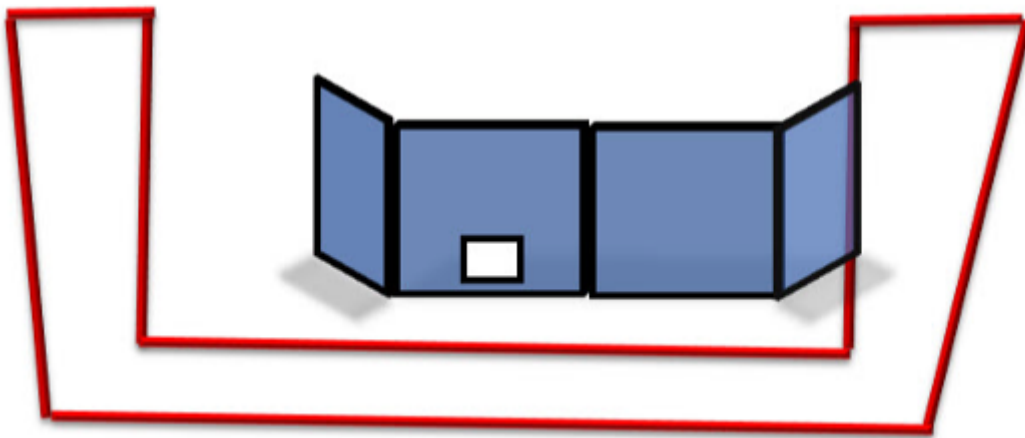

6. C-50m Jens & Petter

CoF	Comstock - Long	Points	120 p
Targets	12 paper, Total 12 targets	Min rounds	24
Firearm	Rifle	Match-%	17.65%

Procedure	
Starting position	Anywhere
Firearm ready condition	Option 1
Start on	Audible signal
Stop on	Last shot
Penalties	As per current edition of rules
Safety angles	L/R
Setup notes