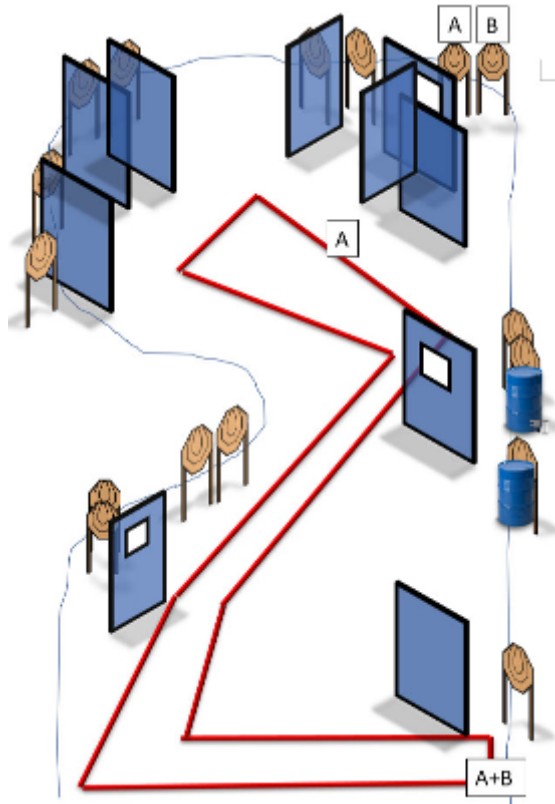

1. 200m Niclas & Greger

No image

CoF	Comstock - Medium	Points	130 p
Targets	7 paper, 6 plates, (with 6 10p), Total 13 targets	Min rounds	20
Firearm	Rifle	Match-%	19.12%

Procedure	
Starting position	Gun loaded & holstered
Firearm ready condition	
Start on	Audible signal
Stop on	Last shot
Penalties	As per current edition of rules
Safety angles	L/R
Setup notes	

2. IPSC Bay 1 Petter design

CoF	Comstock - Long	Points	160 p
Targets	16 paper, Total 16 targets	Min rounds	32
Firearm	Rifle	Match-%	23.53%

Procedure	
Starting position	Anywhere
Firearm ready condition	Option 1
Start on	Audible signal
Stop on	Last shot
Penalties	As per current edition of rules
Safety angles	L/R
Setup notes	

3. IPSC Bay 2 Petter design

CoF	Comstock - Medium	Points	60 p
Targets	6 paper, Total 6 targets	Min rounds	12
Firearm	Rifle	Match-%	8.82%

Procedure	All are minitargets, swinger is normal target.
Starting position	Sitting on chair
Firearm ready condition	Option 3
Start on	Audible signal
Stop on	Last shot
Penalties	As per current edition of rules
Safety angles	L/R
Setup notes	

4. 300m Petter design

CoF	Comstock - Short	Points	90 p
Targets	9 plates, (with 9 10p), Total 9 targets	Min rounds	9
Firearm	Rifle	Match-%	13.24%

Procedure	50m to be shot through hole in wall. 300m from anywhere Right group from roof.
Starting position	Anywhere
Firearm ready condition	Option 1
Start on	Audible signal
Stop on	Last shot
Penalties	As per current edition of rules
Safety angles	L/R
Setup notes	