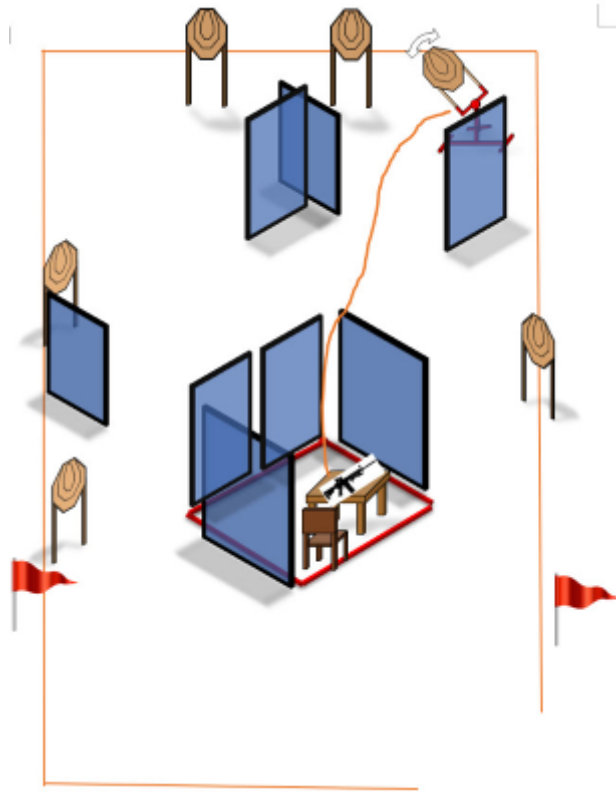

1. 200m Niclas & Greger

No image

CoF	Comstock - Medium	Points	130 p
Targets	7 paper, 6 plates, (with 6 10p), Total 13 targets	Min rounds	20
Firearm	Rifle	Match-%	19.12%

Procedure	
Starting position	Gun loaded & holstered
Firearm ready condition	
Start on	Audible signal
Stop on	Last shot
Penalties	As per current edition of rules
Safety angles	L/R
Setup notes	

2. IPSC Bay 1 Petter design

CoF	Comstock - Long	Points	160 p
Targets	16 paper, Total 16 targets	Min rounds	32
Firearm	Rifle	Match-%	23.53%

Procedure	
Starting position	Anywhere
Firearm ready condition	Option 1
Start on	Audible signal
Stop on	Last shot
Penalties	As per current edition of rules
Safety angles	L/R
Setup notes	

3. IPSC Bay 2 Petter design

CoF	Comstock - Medium	Points	60 p
Targets	6 paper, Total 6 targets	Min rounds	12
Firearm	Rifle	Match-%	8.82%

Procedure	All are minitargets, swinger is normal target.
Starting position	Sitting on chair
Firearm ready condition	Option 3
Start on	Audible signal
Stop on	Last shot
Penalties	As per current edition of rules
Safety angles	L/R
Setup notes	

4. 300m Petter design

CoF	Comstock - Short	Points	90 p
Targets	9 plates, (with 9 10p), Total 9 targets	Min rounds	9
Firearm	Rifle	Match-%	13.24%

Procedure	50m to be shot through hole in wall. 300m from anywhere Right group from roof.
Starting position	Anywhere
Firearm ready condition	Option 1
Start on	Audible signal
Stop on	Last shot
Penalties	As per current edition of rules
Safety angles	L/R
Setup notes	