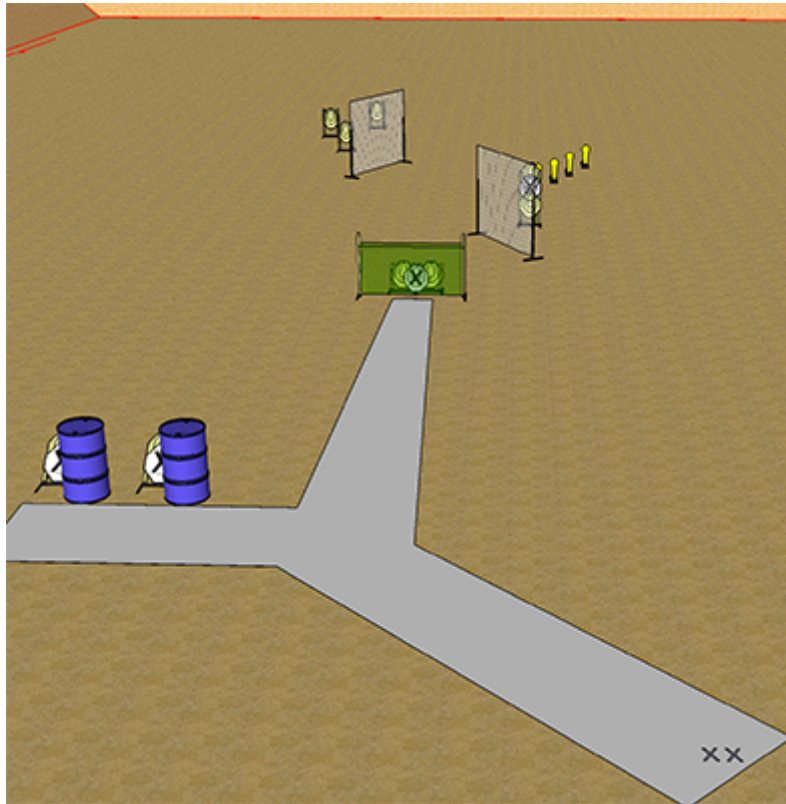

1. Stage1

CoF	Comstock - Short	Points	60 p
Targets	4 paper, 4 plates, Total 8 targets	Min rounds	12
Firearm	Handgun	Match-%	14.29%

Procedure	On start signal engage all targets as visible from within the demarcated area.
Starting position	Standing on marks, hands in IPSC clasp.
Firearm ready condition	Gun unloaded & holstered
Start on	Audible signal
Stop on	Last shot
Penalties	As per current edition of rules
Safety angles	L/R
Setup notes	

2. Stage2

CoF	Comstock - Medium	Points	110 p
Targets	9 paper, 4 popper, 4 no-shoot, Total 13 targets	Min rounds	22
Firearm	Handgun	Match-%	26.19%

Procedure	On start signal engage all targets as visible from within the demarcated area.
Starting position	Standing on marks facing down range hands by sides
Firearm ready condition	Gun loaded & holstered
Start on	Audible signal
Stop on	Last shot
Penalties	As per current edition of rules
Safety angles	L/R
Setup notes	

3. Stage3

CoF	Comstock - Medium	Points	90 p
Targets	8 paper, 2 popper, 5 no-shoot, Total 10 targets	Min rounds	18
Firearm	Handgun	Match-%	21.43%

Procedure	On start signal engage all targets as visible from within the demarcated area. Left popper activates swinger. Right popper activates popup target.
Starting position	Standing on marks, facing down range, hands by sides.
Firearm ready condition	Gun loaded & holstered
Start on	Audible signal
Stop on	Last shot
Penalties	As per current edition of rules
Safety angles	L/R
Setup notes	

4. Stage4

CoF	Comstock - Long	Points	160 p
Targets	13 paper, 2 popper, 4 plates, 4 no-shoot, Total 19 targets	Min rounds	32
Firearm	Handgun	Match-%	38.10%

Procedure	On start signal engage all targets as visible from within the demarcated area. Left popper activates swinger.
Starting position	Standing Anywhere within the demarcated area, hands by sides, facing downrange.
Firearm ready condition	Gun loaded & holstered
Start on	Audible signal
Stop on	Last shot
Penalties	As per current edition of rules
Safety angles	L/R
Setup notes	