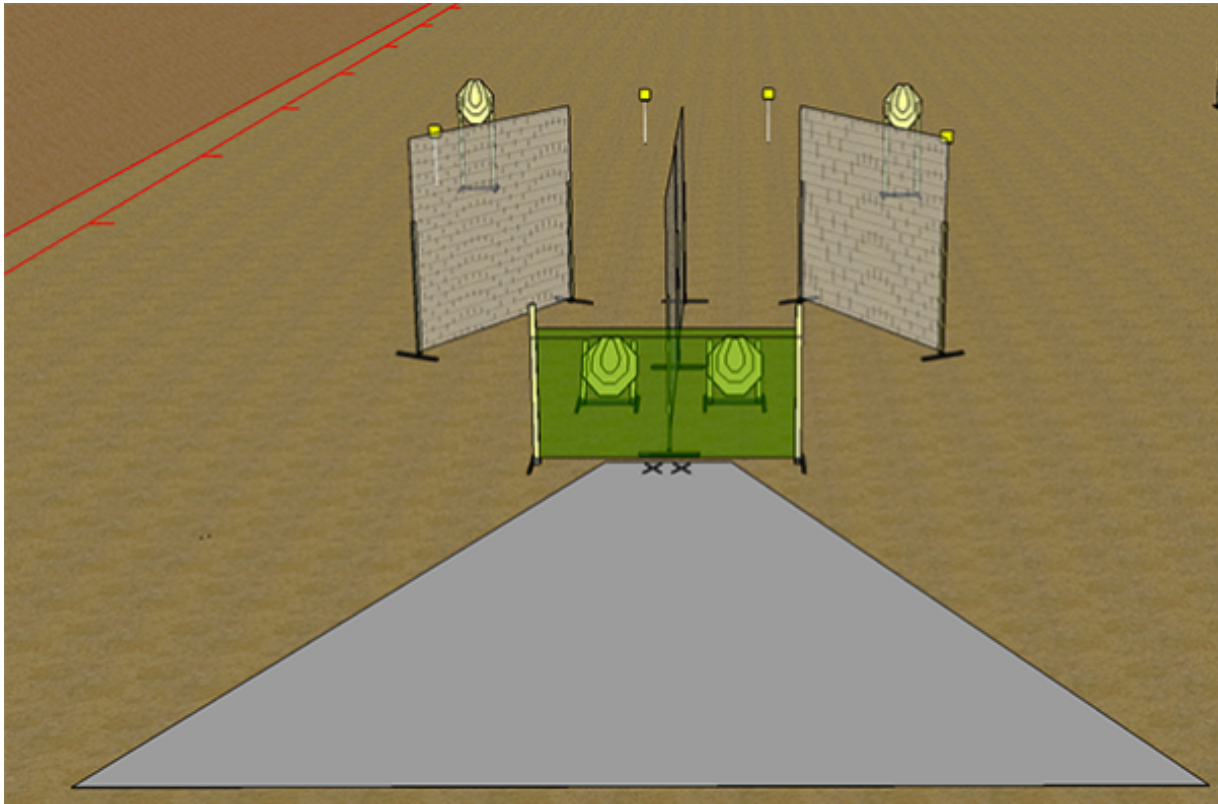

1. Stage1

CoF	Comstock - Short	Points	60 p
Targets	4 paper, 4 plates, Total 8 targets	Min rounds	12
Firearm	Handgun	Match-%	14.29%

Procedure	On start signal engage all targets as visible from within the demarcated area.
Starting position	Standing on marks, hands in IPSC clasp.
Firearm ready condition	Gun unloaded & holstered
Start on	Audible signal
Stop on	Last shot
Penalties	As per current edition of rules
Safety angles	L/R
Setup notes	

2. Stage2

CoF	Comstock - Medium	Points	110 p
Targets	9 paper, 4 popper, 4 no-shoot, Total 13 targets	Min rounds	22
Firearm	Handgun	Match-%	26.19%

Procedure	On start signal engage all targets as visible from within the demarcated area.
Starting position	Standing on marks facing down range hands by sides
Firearm ready condition	Gun loaded & holstered
Start on	Audible signal
Stop on	Last shot
Penalties	As per current edition of rules
Safety angles	L/R
Setup notes	

3. Stage3

CoF	Comstock - Medium	Points	90 p
Targets	8 paper, 2 popper, 5 no-shoot, Total 10 targets	Min rounds	18
Firearm	Handgun	Match-%	21.43%

Procedure	On start signal engage all targets as visible from within the demarcated area. Left popper activates swinger. Right popper activates popup target.
Starting position	Standing on marks, facing down range, hands by sides.
Firearm ready condition	Gun loaded & holstered
Start on	Audible signal
Stop on	Last shot
Penalties	As per current edition of rules
Safety angles	L/R
Setup notes	

4. Stage4

CoF	Comstock - Long	Points	160 p
Targets	13 paper, 2 popper, 4 plates, 4 no-shoot, Total 19 targets	Min rounds	32
Firearm	Handgun	Match-%	38.10%

Procedure	On start signal engage all targets as visible from within the demarcated area. Left popper activates swinger.
Starting position	Standing Anywhere within the demarcated area, hands by sides, facing downrange.
Firearm ready condition	Gun loaded & holstered
Start on	Audible signal
Stop on	Last shot
Penalties	As per current edition of rules
Safety angles	L/R
Setup notes	