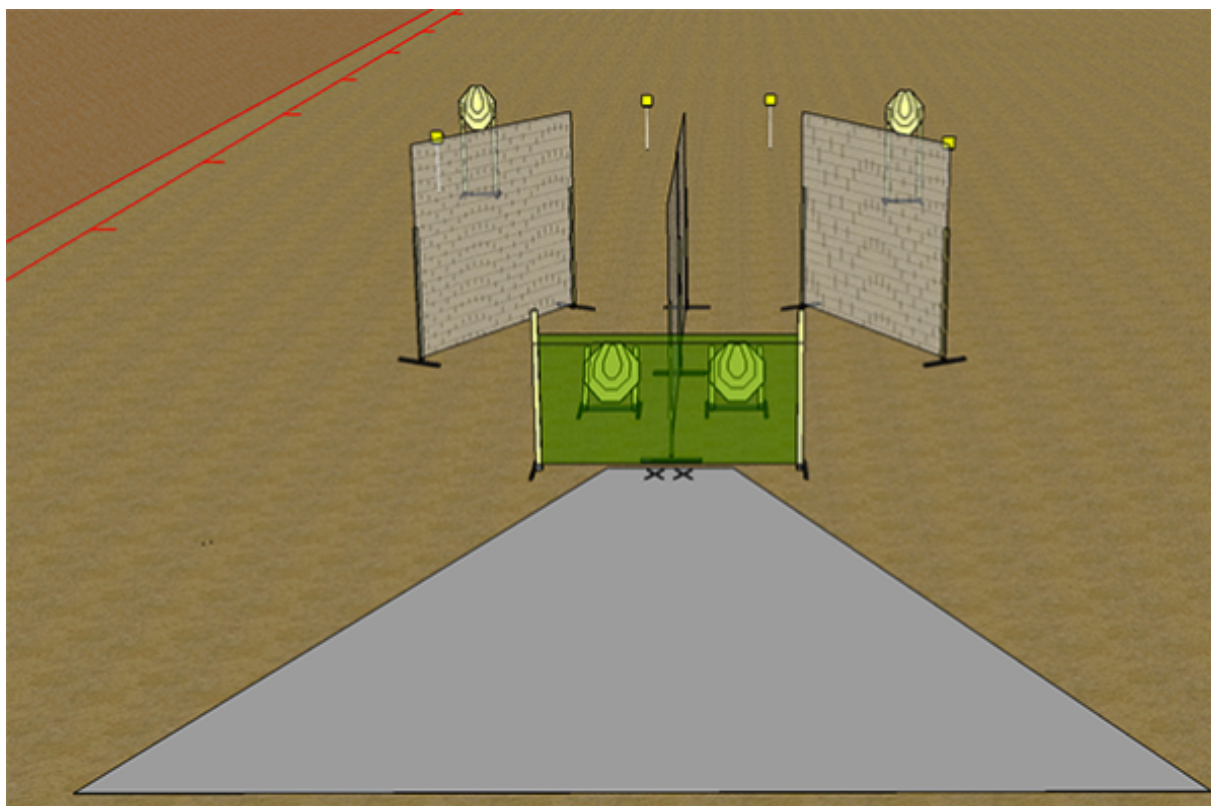

1. Stage1

CoF	Comstock - Short	Points	60 p
Targets	4 paper, 4 plates, Total 8 targets	Min rounds	12
Firearm	Handgun	Match-%	14.29%

Procedure	On start signal engage all targets as visible from within the demarcated area.
Starting position	Standing on marks, hands in IPSC clasp.
Firearm ready condition	Gun unloaded & holstered
Start on	Audible signal
Stop on	Last shot
Penalties	As per current edition of rules
Safety angles	L/R
Setup notes	

2. Stage2

CoF	Comstock - Medium	Points	110 p
Targets	9 paper, 4 popper, 4 no-shoot, Total 13 targets	Min rounds	22
Firearm	Handgun	Match-%	26.19%

Procedure	On start signal engage all targets as visible from within the demarcated area.
Starting position	Standing on marks facing down range hands by sides
Firearm ready condition	Gun loaded & holstered
Start on	Audible signal
Stop on	Last shot
Penalties	As per current edition of rules
Safety angles	L/R
Setup notes	

3. Stage3

CoF	Comstock - Medium	Points	90 p
Targets	8 paper, 2 popper, 5 no-shoot, Total 10 targets	Min rounds	18
Firearm	Handgun	Match-%	21.43%

Procedure	On start signal engage all targets as visible from within the demarcated area. Left popper activates swinger. Right popper activates popup target.
Starting position	Standing on marks, facing down range, hands by sides.
Firearm ready condition	Gun loaded & holstered
Start on	Audible signal
Stop on	Last shot
Penalties	As per current edition of rules
Safety angles	L/R
Setup notes	

4. Stage4

CoF	Comstock - Long	Points	160 p
Targets	13 paper, 2 popper, 4 plates, 4 no-shoot, Total 19 targets	Min rounds	32
Firearm	Handgun	Match-%	38.10%

Procedure	On start signal engage all targets as visible from within the demarcated area. Left popper activates swinger.
Starting position	Standing Anywhere within the demarcated area, hands by sides, facing downrange.
Firearm ready condition	Gun loaded & holstered
Start on	Audible signal
Stop on	Last shot
Penalties	As per current edition of rules
Safety angles	L/R
Setup notes	