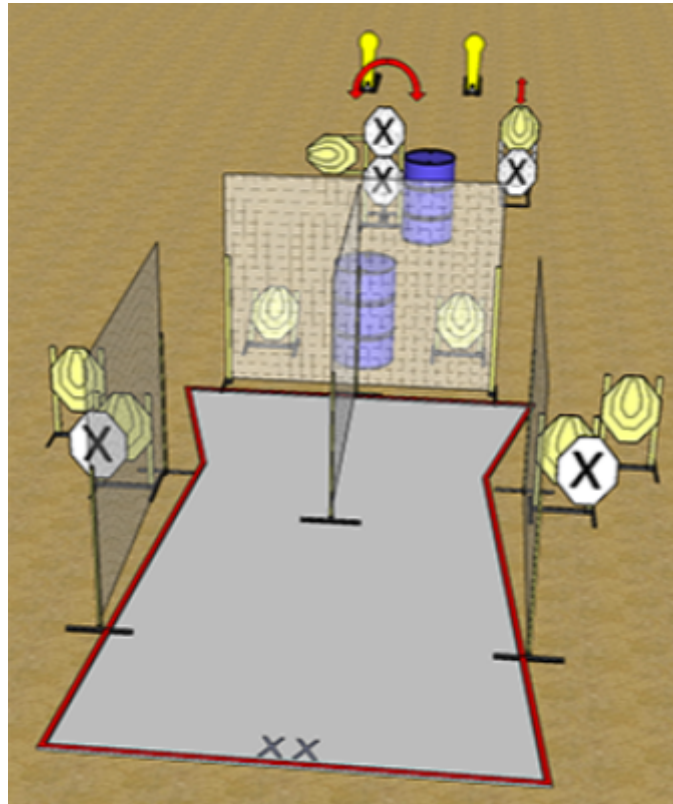

1. Stage1

CoF	Comstock - Short	Points	60 p
Targets	4 paper, 4 plates, Total 8 targets	Min rounds	12
Firearm	Handgun	Match-%	14.29%

Procedure	On start signal engage all targets as visible from within the demarcated area.
Starting position	Standing on marks, hands in IPSC clasp.
Firearm ready condition	Gun unloaded & holstered
Start on	Audible signal
Stop on	Last shot
Penalties	As per current edition of rules
Safety angles	L/R
Setup notes	

2. Stage2

CoF	Comstock - Medium	Points	110 p
Targets	9 paper, 4 popper, 4 no-shoot, Total 13 targets	Min rounds	22
Firearm	Handgun	Match-%	26.19%

Procedure	On start signal engage all targets as visible from within the demarcated area.
Starting position	Standing on marks facing down range hands by sides
Firearm ready condition	Gun loaded & holstered
Start on	Audible signal
Stop on	Last shot
Penalties	As per current edition of rules
Safety angles	L/R
Setup notes	

3. Stage3

CoF	Comstock - Medium	Points	90 p
Targets	8 paper, 2 popper, 5 no-shoot, Total 10 targets	Min rounds	18
Firearm	Handgun	Match-%	21.43%

Procedure	On start signal engage all targets as visible from within the demarcated area. Left popper activates swinger. Right popper activates popup target.
Starting position	Standing on marks, facing down range, hands by sides.
Firearm ready condition	Gun loaded & holstered
Start on	Audible signal
Stop on	Last shot
Penalties	As per current edition of rules
Safety angles	L/R
Setup notes	

4. Stage4

CoF	Comstock - Long	Points	160 p
Targets	13 paper, 2 popper, 4 plates, 4 no-shoot, Total 19 targets	Min rounds	32
Firearm	Handgun	Match-%	38.10%

Procedure	On start signal engage all targets as visible from within the demarcated area. Left popper activates swinger.
Starting position	Standing Anywhere within the demarcated area, hands by sides, facing downrange.
Firearm ready condition	Gun loaded & holstered
Start on	Audible signal
Stop on	Last shot
Penalties	As per current edition of rules
Safety angles	L/R
Setup notes	