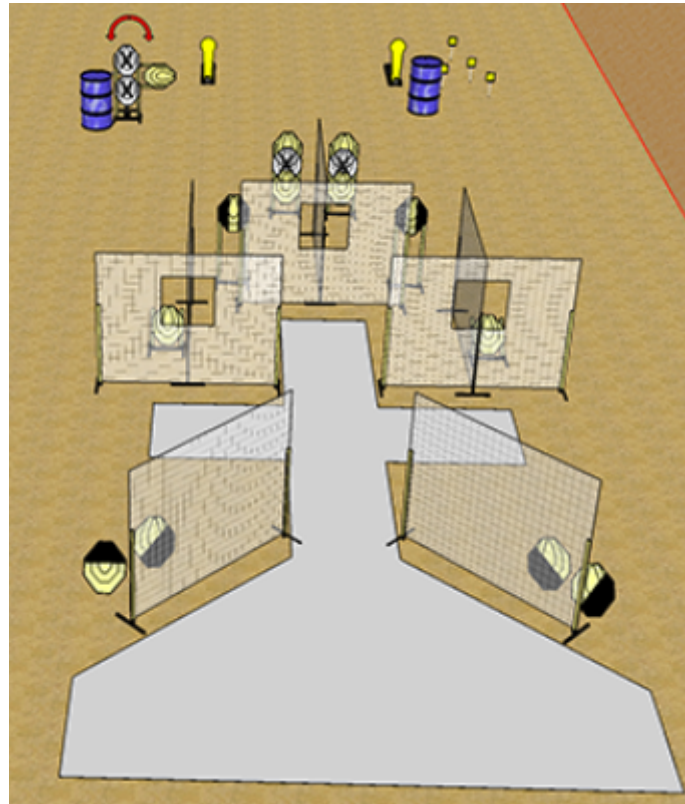

1. Stage1

CoF	Comstock - Short	Points	60 p
Targets	4 paper, 4 plates, Total 8 targets	Min rounds	12
Firearm	Handgun	Match-%	14.29%

Procedure	On start signal engage all targets as visible from within the demarcated area.
Starting position	Standing on marks, hands in IPSC clasp.
Firearm ready condition	Gun unloaded & holstered
Start on	Audible signal
Stop on	Last shot
Penalties	As per current edition of rules
Safety angles	L/R
Setup notes	

2. Stage2

CoF	Comstock - Medium	Points	110 p
Targets	9 paper, 4 popper, 4 no-shoot, Total 13 targets	Min rounds	22
Firearm	Handgun	Match-%	26.19%

Procedure	On start signal engage all targets as visible from within the demarcated area.
Starting position	Standing on marks facing down range hands by sides
Firearm ready condition	Gun loaded & holstered
Start on	Audible signal
Stop on	Last shot
Penalties	As per current edition of rules
Safety angles	L/R
Setup notes	

3. Stage3

CoF	Comstock - Medium	Points	90 p
Targets	8 paper, 2 popper, 5 no-shoot, Total 10 targets	Min rounds	18
Firearm	Handgun	Match-%	21.43%

Procedure	On start signal engage all targets as visible from within the demarcated area. Left popper activates swinger. Right popper activates popup target.
Starting position	Standing on marks, facing down range, hands by sides.
Firearm ready condition	Gun loaded & holstered
Start on	Audible signal
Stop on	Last shot
Penalties	As per current edition of rules
Safety angles	L/R
Setup notes	

4. Stage4

CoF	Comstock - Long	Points	160 p
Targets	13 paper, 2 popper, 4 plates, 4 no-shoot, Total 19 targets	Min rounds	32
Firearm	Handgun	Match-%	38.10%

Procedure	On start signal engage all targets as visible from within the demarcated area. Left popper activates swinger.
Starting position	Standing Anywhere within the demarcated area, hands by sides, facing downrange.
Firearm ready condition	Gun loaded & holstered
Start on	Audible signal
Stop on	Last shot
Penalties	As per current edition of rules
Safety angles	L/R
Setup notes	