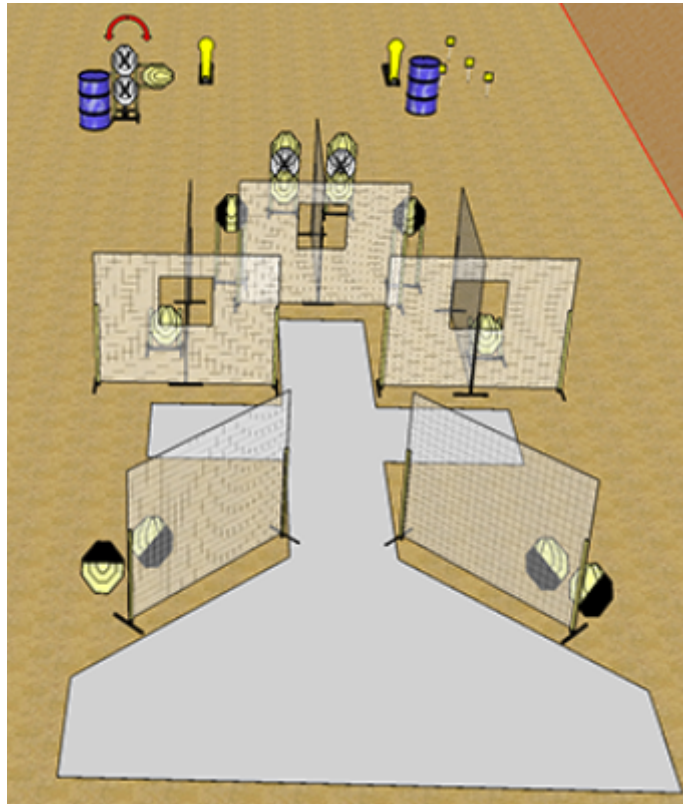

1. Stage1

CoF	Comstock - Short	Points	60 p
Targets	4 paper, 4 plates, Total 8 targets	Min rounds	12
Firearm	Handgun	Match-%	14.29%

Procedure	On start signal engage all targets as visible from within the demarcated area.
Starting position	Standing on marks, hands in IPSC clasp.
Firearm ready condition	Gun unloaded & holstered
Start on	Audible signal
Stop on	Last shot
Penalties	As per current edition of rules
Safety angles	L/R
Setup notes	

2. Stage2

CoF	Comstock - Medium	Points	110 p
Targets	9 paper, 4 popper, 4 no-shoot, Total 13 targets	Min rounds	22
Firearm	Handgun	Match-%	26.19%

Procedure	On start signal engage all targets as visible from within the demarcated area.
Starting position	Standing on marks facing down range hands by sides
Firearm ready condition	Gun loaded & holstered
Start on	Audible signal
Stop on	Last shot
Penalties	As per current edition of rules
Safety angles	L/R
Setup notes	

3. Stage3

CoF	Comstock - Medium	Points	90 p
Targets	8 paper, 2 popper, 5 no-shoot, Total 10 targets	Min rounds	18
Firearm	Handgun	Match-%	21.43%

Procedure	On start signal engage all targets as visible from within the demarcated area. Left popper activates swinger. Right popper activates popup target.
Starting position	Standing on marks, facing down range, hands by sides.
Firearm ready condition	Gun loaded & holstered
Start on	Audible signal
Stop on	Last shot
Penalties	As per current edition of rules
Safety angles	L/R
Setup notes	

4. Stage4

CoF	Comstock - Long	Points	160 p
Targets	13 paper, 2 popper, 4 plates, 4 no-shoot, Total 19 targets	Min rounds	32
Firearm	Handgun	Match-%	38.10%

Procedure	On start signal engage all targets as visible from within the demarcated area. Left popper activates swinger.
Starting position	Standing Anywhere within the demarcated area, hands by sides, facing downrange.
Firearm ready condition	Gun loaded & holstered
Start on	Audible signal
Stop on	Last shot
Penalties	As per current edition of rules
Safety angles	L/R
Setup notes	