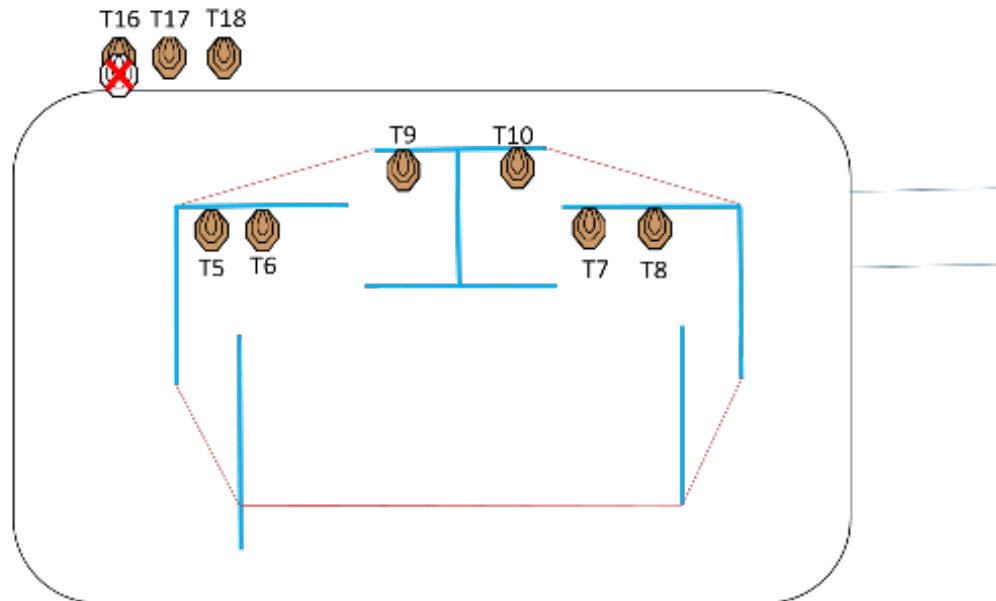

# 1. Short 1

CoF gjennomføres på "Liggende langhold på Månen"

CoF	Comstock - Short	Points	50 p
Targets	4 paper, 2 popper, Total 6 targets	Min rounds	10
Firearm	Mini Rifle	Match-%	12.50%

Procedure	At start signal engage all targets from within the designated area.
Starting position	Anywhere within the designated area
Firearm ready condition	Option 1
Start on	Audible signal
Stop on	Last shot
Penalties	As per current edition of rules
Safety angles	L/R as pointed out by the RO
Setup notes	

## 2. Medium

CoF gjennomføres på "Liggende langhold på Månen"

CoF	Comstock - Medium	Points	100 p
Targets	9 paper, 2 plates, 1 no-shoot, Total 11 targets	Min rounds	20
Firearm	Mini Rifle	Match-%	25.00%

Procedure	Engage all targets from within the designated area. Plate P1 and P2 are autopoppers
Starting position	Anywhere within the designated area
Firearm ready condition	Option 1
Start on	Audible signal
Stop on	Last shot
Penalties	As per current edition of rules
Safety angles	L/R as pointed out by the RO
Setup notes	

# 4. Long

CoF	Comstock - Long	Points	200 p
Targets	17 paper, 4 popper, 2 plates, 3 no-shoot, Total 23 targets	Min rounds	40
Firearm	Mini Rifle	Match-%	50.00%

Procedure	At start signal engage all targets from within the designated area. Popper P3 will release target T4 and Popper P6 will release target T12.
Starting position	Anywhere within the designated area
Firearm ready condition	Option 1
Start on	Audible signal
Stop on	Last shot
Penalties	As per current edition of rules
Safety angles	L/R as pointed out by the RO
Setup notes	