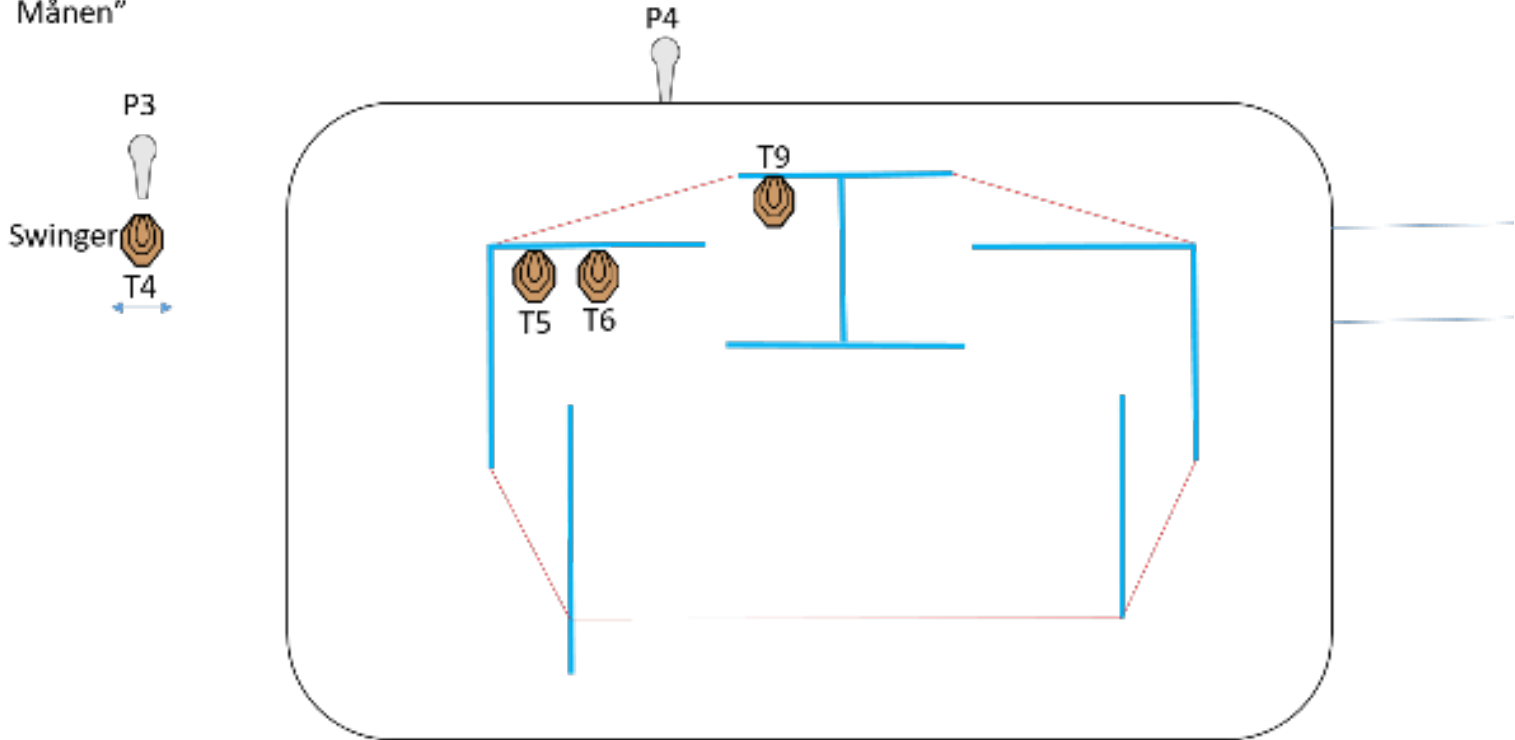

# 1. Short 1

CoF gjennomføres på "Liggende langhold på Månen"

CoF	Comstock - Short	Points	50 p
Targets	4 paper, 2 popper, Total 6 targets	Min rounds	10
Firearm	Mini Rifle	Match-%	12.50%

Procedure	At start signal engage all targets from within the designated area.
Starting position	Anywhere within the designated area
Firearm ready condition	Option 1
Start on	Audible signal
Stop on	Last shot
Penalties	As per current edition of rules
Safety angles	L/R as pointed out by the RO
Setup notes	

## 2. Medium

CoF gjennomføres på "Liggende langhold på Månen"

CoF	Comstock - Medium	Points	100 p
Targets	9 paper, 2 plates, 1 no-shoot, Total 11 targets	Min rounds	20
Firearm	Mini Rifle	Match-%	25.00%

Procedure	Engage all targets from within the designated area. Plate P1 and P2 are autopoppers
Starting position	Anywhere within the designated area
Firearm ready condition	Option 1
Start on	Audible signal
Stop on	Last shot
Penalties	As per current edition of rules
Safety angles	L/R as pointed out by the RO
Setup notes	

# 4. Long

CoF	Comstock - Long	Points	200 p
Targets	17 paper, 4 popper, 2 plates, 3 no-shoot, Total 23 targets	Min rounds	40
Firearm	Mini Rifle	Match-%	50.00%

Procedure	At start signal engage all targets from within the designated area. Popper P3 will release target T4 and Popper P6 will release target T12.
Starting position	Anywhere within the designated area
Firearm ready condition	Option 1
Start on	Audible signal
Stop on	Last shot
Penalties	As per current edition of rules
Safety angles	L/R as pointed out by the RO
Setup notes	