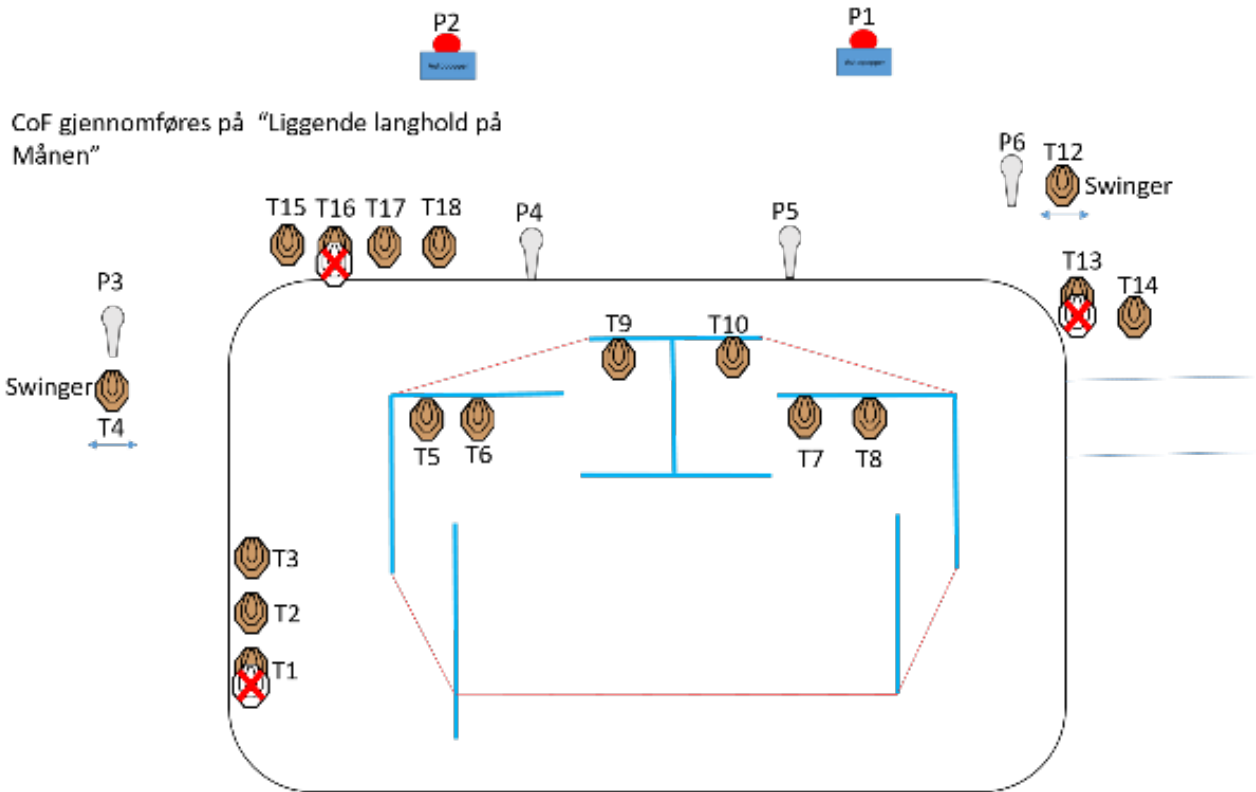

# 1. Short 1

CoF gjennomføres på "Liggende langhold på Månen"

CoF	Comstock - Short	Points	50 p
Targets	4 paper, 2 popper, Total 6 targets	Min rounds	10
Firearm	Mini Rifle	Match-%	12.50%

Procedure	At start signal engage all targets from within the designated area.
Starting position	Anywhere within the designated area
Firearm ready condition	Option 1
Start on	Audible signal
Stop on	Last shot
Penalties	As per current edition of rules
Safety angles	L/R as pointed out by the RO
Setup notes	

## 2. Medium

CoF gjennomføres på "Liggende langhold på Månen"

CoF	Comstock - Medium	Points	100 p
Targets	9 paper, 2 plates, 1 no-shoot, Total 11 targets	Min rounds	20
Firearm	Mini Rifle	Match-%	25.00%

Procedure	Engage all targets from within the designated area. Plate P1 and P2 are autopoppers
Starting position	Anywhere within the designated area
Firearm ready condition	Option 1
Start on	Audible signal
Stop on	Last shot
Penalties	As per current edition of rules
Safety angles	L/R as pointed out by the RO
Setup notes	

# 4. Long

CoF	Comstock - Long	Points	200 p
Targets	17 paper, 4 popper, 2 plates, 3 no-shoot, Total 23 targets	Min rounds	40
Firearm	Mini Rifle	Match-%	50.00%

Procedure	At start signal engage all targets from within the designated area. Popper P3 will release target T4 and Popper P6 will release target T12.
Starting position	Anywhere within the designated area
Firearm ready condition	Option 1
Start on	Audible signal
Stop on	Last shot
Penalties	As per current edition of rules
Safety angles	L/R as pointed out by the RO
Setup notes	