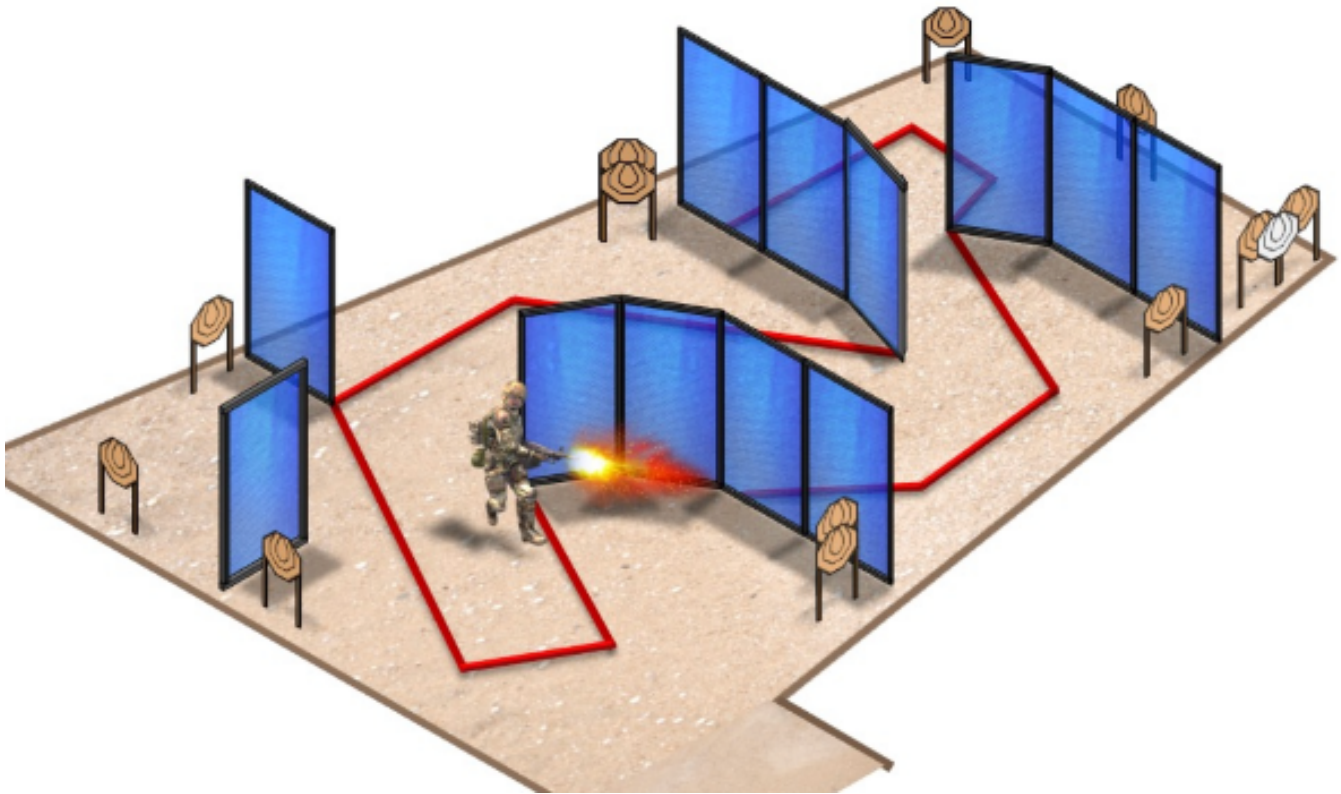

3. IPSC Bay 2

CoF	Comstock - Medium	Points	120 p
Targets	12 paper, Total 12 targets	Min rounds	24
Firearm	Handgun	Match-%	20.00%

Procedure	
Starting position	Gun loaded & holstered
Firearm ready condition	
Start on	Audible signal
Stop on	Last shot
Penalties	As per current edition of rules
Safety angles	L/R
Setup notes