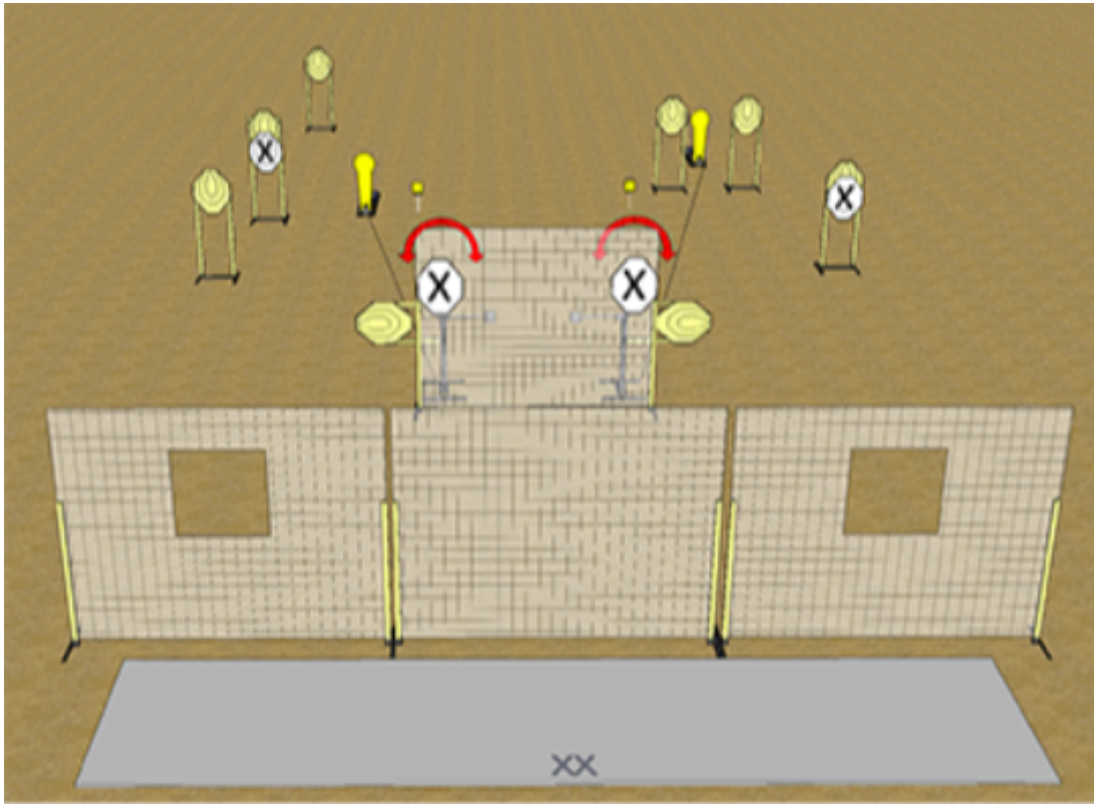

1. Stage1

CoF	Comstock - Short	Points	60 p
Targets	6 paper, Total 6 targets	Min rounds	12
Firearm	Handgun	Match-%	17.39%

Procedure	Holster Course Assessment 10 From start position, move forward towards fault line, engage 3 targets with 2 rounds, reload and advance along fault line and engage a further 3 targets with 2 rounds each whilst moving.
Starting position	Standing at rear of demarcated area hands by side.
Firearm ready condition	Gun loaded & holstered
Start on	Audible signal
Stop on	Last shot
Penalties	As per current edition of rules
Safety angles	L/R
Setup notes	

2. Stage2

CoF	Comstock - Short	Points	55 p
Targets	4 paper, 3 popper, Total 7 targets	Min rounds	11
Firearm	Handgun	Match-%	15.94%

Procedure	On start signal retrieve gun and engage targets as visible
Starting position	Standing in shoot box palms flat on table as marked
Firearm ready condition	Gun loaded on table
Start on	Audible signal
Stop on	Last shot
Penalties	As per current edition of rules
Safety angles	L/R
Setup notes	

3. Stage3

CoF	Comstock - Medium	Points	100 p
Targets	8 paper, 2 popper, 2 plates, 4 no-shoot, Total 12 targets	Min rounds	20
Firearm	Handgun	Match-%	28.99%

Procedure	On start signal engage all targets as visible from within the demarcated area.
Starting position	Standing on the marks at back of demarcated area
Firearm ready condition	Gun loaded & holstered
Start on	Audible signal
Stop on	Last shot
Penalties	As per current edition of rules
Safety angles	L/R
Setup notes	