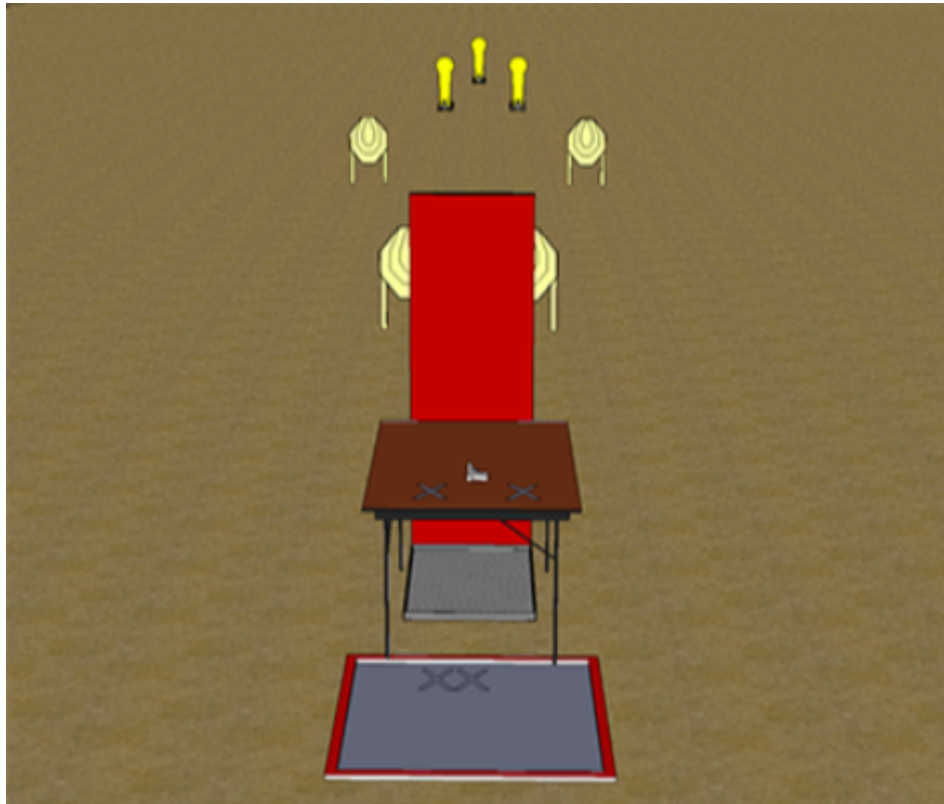

1. Stage1

CoF	Comstock - Short	Points	60 p
Targets	6 paper, Total 6 targets	Min rounds	12
Firearm	Handgun	Match-%	17.39%

Procedure	Holster Course Assessment 10 From start position, move forward towards fault line, engage 3 targets with 2 rounds, reload and advance along fault line and engage a further 3 targets with 2 rounds each whilst moving.
Starting position	Standing at rear of demarcated area hands by side.
Firearm ready condition	Gun loaded & holstered
Start on	Audible signal
Stop on	Last shot
Penalties	As per current edition of rules
Safety angles	L/R
Setup notes	

2. Stage2

CoF	Comstock - Short	Points	55 p
Targets	4 paper, 3 popper, Total 7 targets	Min rounds	11
Firearm	Handgun	Match-%	15.94%

Procedure	On start signal retrieve gun and engage targets as visible
Starting position	Standing in shoot box palms flat on table as marked
Firearm ready condition	Gun loaded on table
Start on	Audible signal
Stop on	Last shot
Penalties	As per current edition of rules
Safety angles	L/R
Setup notes	

3. Stage3

CoF	Comstock - Medium	Points	100 p
Targets	8 paper, 2 popper, 2 plates, 4 no-shoot, Total 12 targets	Min rounds	20
Firearm	Handgun	Match-%	28.99%

Procedure	On start signal engage all targets as visible from within the demarcated area.
Starting position	Standing on the marks at back of demarcated area
Firearm ready condition	Gun loaded & holstered
Start on	Audible signal
Stop on	Last shot
Penalties	As per current edition of rules
Safety angles	L/R
Setup notes	