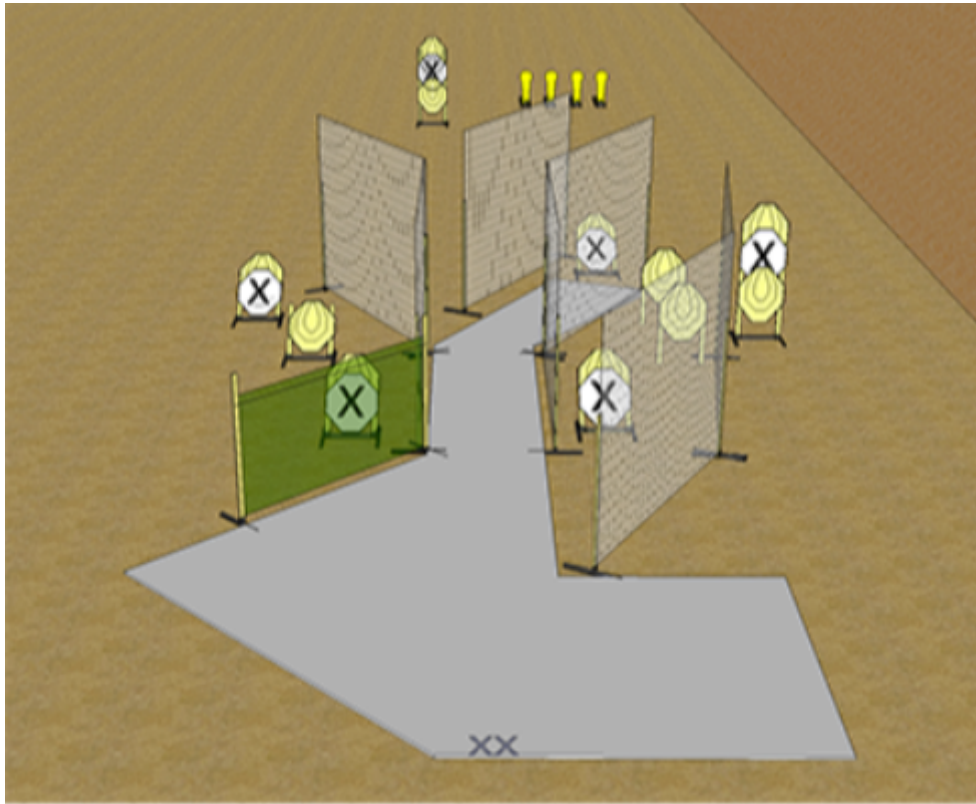

1. Stage1

CoF	Comstock - Short	Points	60 p
Targets	6 paper, Total 6 targets	Min rounds	12
Firearm	Handgun	Match-%	17.39%

Procedure	Holster Course Assessment 10 From start position, move forward towards fault line, engage 3 targets with 2 rounds, reload and advance along fault line and engage a further 3 targets with 2 rounds each whilst moving.
Starting position	Standing at rear of demarcated area hands by side.
Firearm ready condition	Gun loaded & holstered
Start on	Audible signal
Stop on	Last shot
Penalties	As per current edition of rules
Safety angles	L/R
Setup notes	

2. Stage2

CoF	Comstock - Short	Points	55 p
Targets	4 paper, 3 popper, Total 7 targets	Min rounds	11
Firearm	Handgun	Match-%	15.94%

Procedure	On start signal retrieve gun and engage targets as visible
Starting position	Standing in shoot box palms flat on table as marked
Firearm ready condition	Gun loaded on table
Start on	Audible signal
Stop on	Last shot
Penalties	As per current edition of rules
Safety angles	L/R
Setup notes	

3. Stage3

CoF	Comstock - Medium	Points	100 p
Targets	8 paper, 2 popper, 2 plates, 4 no-shoot, Total 12 targets	Min rounds	20
Firearm	Handgun	Match-%	28.99%

Procedure	On start signal engage all targets as visible from within the demarcated area.
Starting position	Standing on the marks at back of demarcated area
Firearm ready condition	Gun loaded & holstered
Start on	Audible signal
Stop on	Last shot
Penalties	As per current edition of rules
Safety angles	L/R
Setup notes	

4. Stage4

CoF	Comstock - Long	Points	130 p
Targets	11 paper, 4 popper, 6 no-shoot, Total 15 targets	Min rounds	26
Firearm	Handgun	Match-%	37.68%

Procedure	On start signal engage all targets as visible from within the demarcated area.
Starting position	Standing at the rear of the demarcated are as marked hands by sides
Firearm ready condition	Gun loaded & holstered
Start on	Audible signal
Stop on	Last shot
Penalties	As per current edition of rules
Safety angles	L/R
Setup notes	