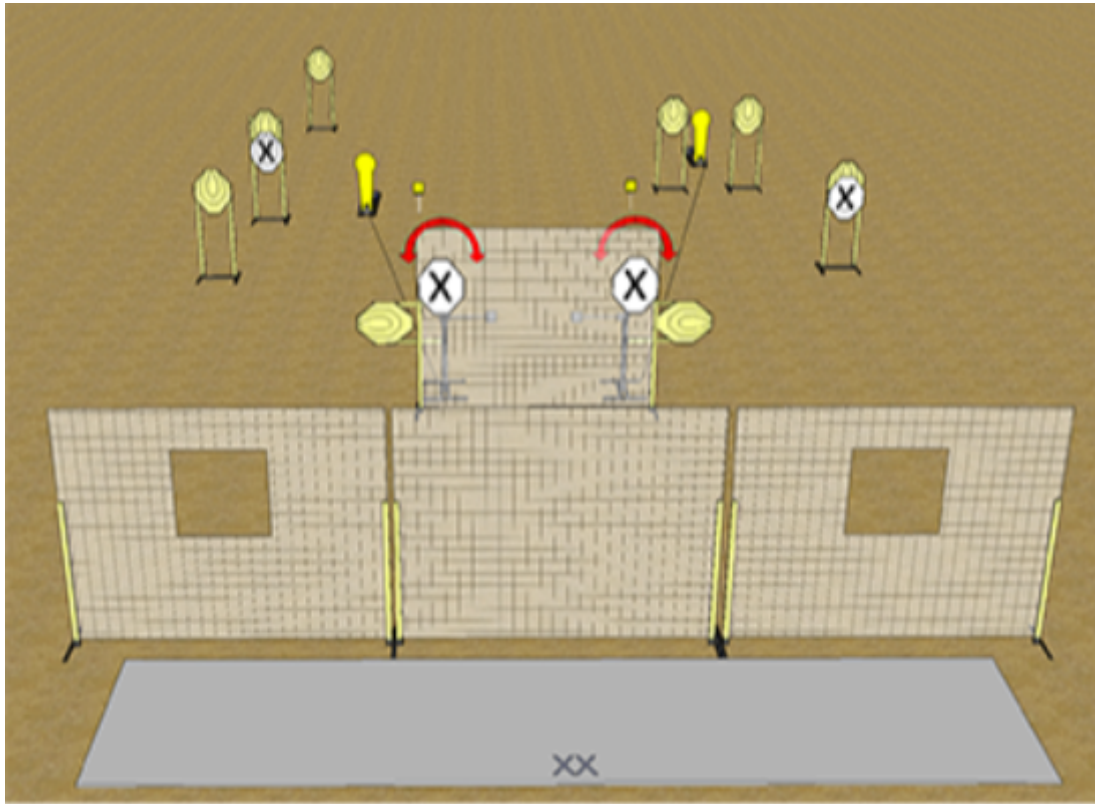

1. Stage1

CoF	Comstock - Short	Points	60 p
Targets	6 paper, Total 6 targets	Min rounds	12
Firearm	Handgun	Match-%	17.39%

Procedure	Holster Course Assessment 10 From start position, move forward towards fault line, engage 3 targets with 2 rounds, reload and advance along fault line and engage a further 3 targets with 2 rounds each whilst moving.
Starting position	Standing at rear of demarcated area hands by side.
Firearm ready condition	Gun loaded & holstered
Start on	Audible signal
Stop on	Last shot
Penalties	As per current edition of rules
Safety angles	L/R
Setup notes	

2. Stage2

CoF	Comstock - Short	Points	55 p
Targets	4 paper, 3 popper, Total 7 targets	Min rounds	11
Firearm	Handgun	Match-%	15.94%

Procedure	On start signal retrieve gun and engage targets as visible
Starting position	Standing in shoot box palms flat on table as marked
Firearm ready condition	Gun loaded on table
Start on	Audible signal
Stop on	Last shot
Penalties	As per current edition of rules
Safety angles	L/R
Setup notes	

3. Stage3

CoF	Comstock - Medium	Points	100 p
Targets	8 paper, 2 popper, 2 plates, 4 no-shoot, Total 12 targets	Min rounds	20
Firearm	Handgun	Match-%	28.99%

Procedure	On start signal engage all targets as visible from within the demarcated area.
Starting position	Standing on the marks at back of demarcated area
Firearm ready condition	Gun loaded & holstered
Start on	Audible signal
Stop on	Last shot
Penalties	As per current edition of rules
Safety angles	L/R
Setup notes	