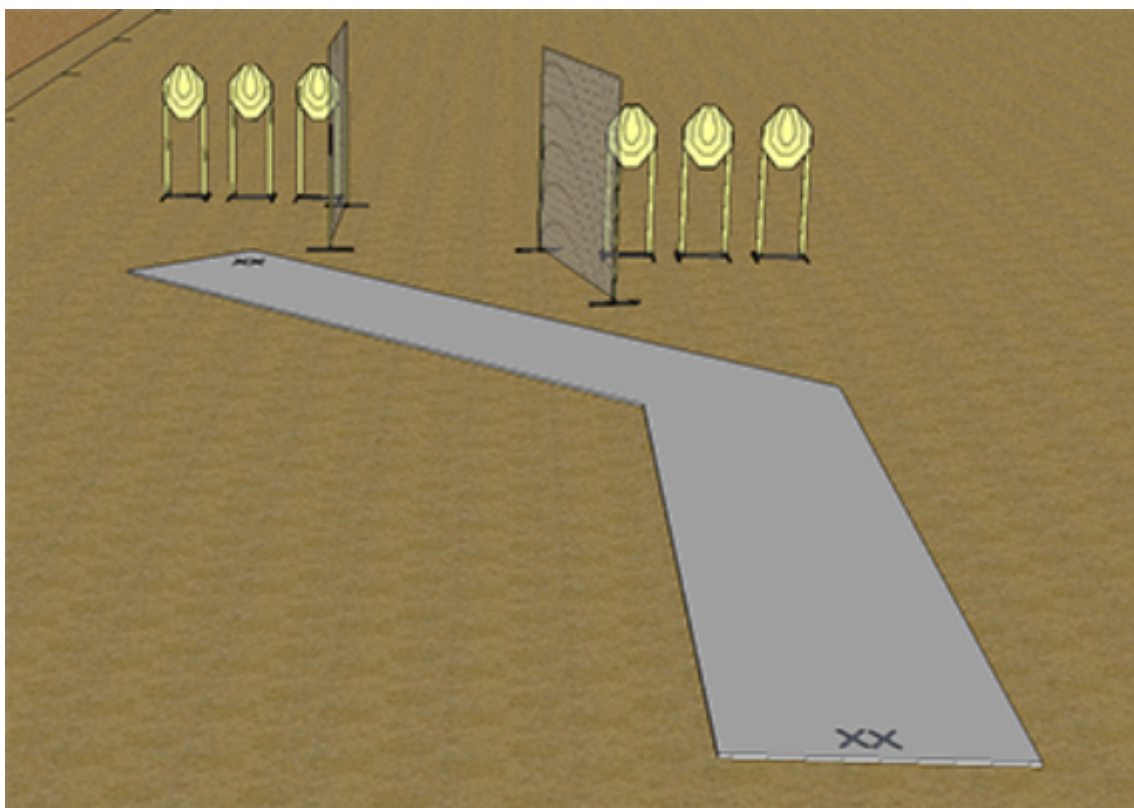

1. Stage1

CoF	Comstock - Short	Points	60 p
Targets	6 paper, Total 6 targets	Min rounds	12
Firearm	Handgun	Match-%	17.39%

Procedure	Holster Course Assessment 10 From start position, move forward towards fault line, engage 3 targets with 2 rounds, reload and advance along fault line and engage a further 3 targets with 2 rounds each whilst moving.
Starting position	Standing at rear of demarcated area hands by side.
Firearm ready condition	Gun loaded & holstered
Start on	Audible signal
Stop on	Last shot
Penalties	As per current edition of rules
Safety angles	L/R
Setup notes	

2. Stage2

CoF	Comstock - Short	Points	55 p
Targets	4 paper, 3 popper, Total 7 targets	Min rounds	11
Firearm	Handgun	Match-%	15.94%

Procedure	On start signal retrieve gun and engage targets as visible
Starting position	Standing in shoot box palms flat on table as marked
Firearm ready condition	Gun loaded on table
Start on	Audible signal
Stop on	Last shot
Penalties	As per current edition of rules
Safety angles	L/R
Setup notes	

3. Stage3

CoF	Comstock - Medium	Points	100 p
Targets	8 paper, 2 popper, 2 plates, 4 no-shoot, Total 12 targets	Min rounds	20
Firearm	Handgun	Match-%	28.99%

Procedure	On start signal engage all targets as visible from within the demarcated area.
Starting position	Standing on the marks at back of demarcated area
Firearm ready condition	Gun loaded & holstered
Start on	Audible signal
Stop on	Last shot
Penalties	As per current edition of rules
Safety angles	L/R
Setup notes	