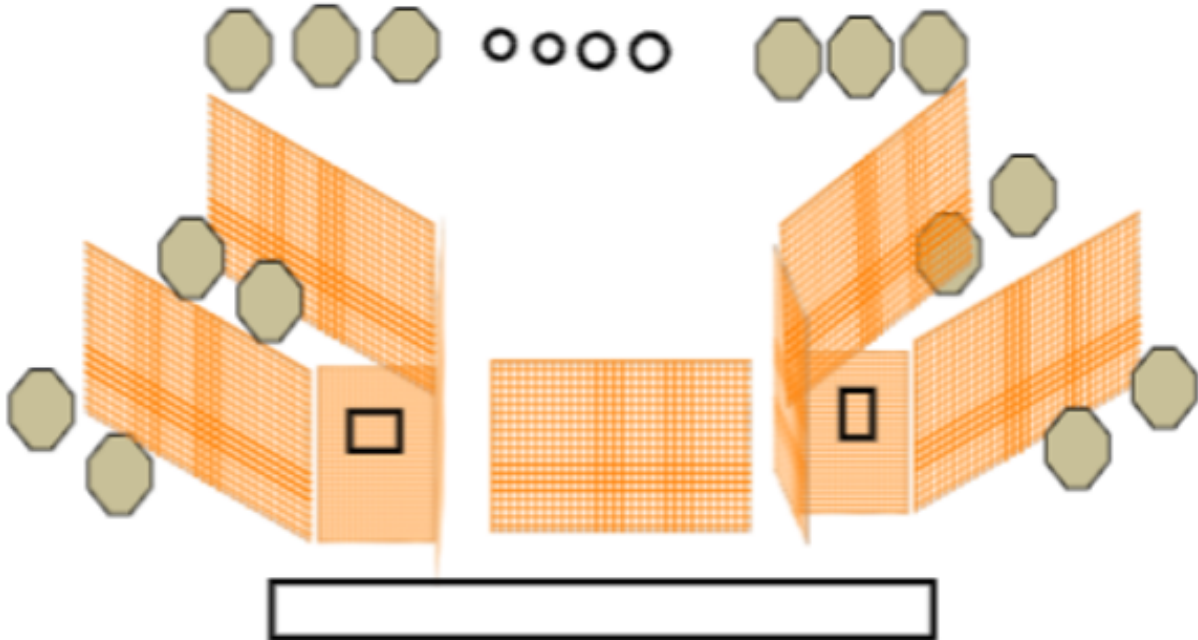

# 1. IPSC-hålan

CoF	Comstock - Long	Points	160 p
Targets	14 paper, 4 plates, Total 18 targets	Min rounds	32
Firearm	Handgun	Match-%	32.99%

Procedure	
Starting position	Gun loaded & holstered
Firearm ready condition	
Start on	Audible signal
Stop on	Last shot
Penalties	As per current edition of rules
Safety angles	L/R
Setup notes	

## 2. 100an

CoF	Comstock - Short	Points	60 p
Targets	6 paper, 2 no-shoot, Total 6 targets	Min rounds	12
Firearm	Handgun	Match-%	12.37%

Procedure	
Starting position	Vapen på bord
Firearm ready condition	
Start on	Audible signal
Stop on	Last shot
Penalties	As per current edition of rules
Safety angles	L/R
Setup notes	