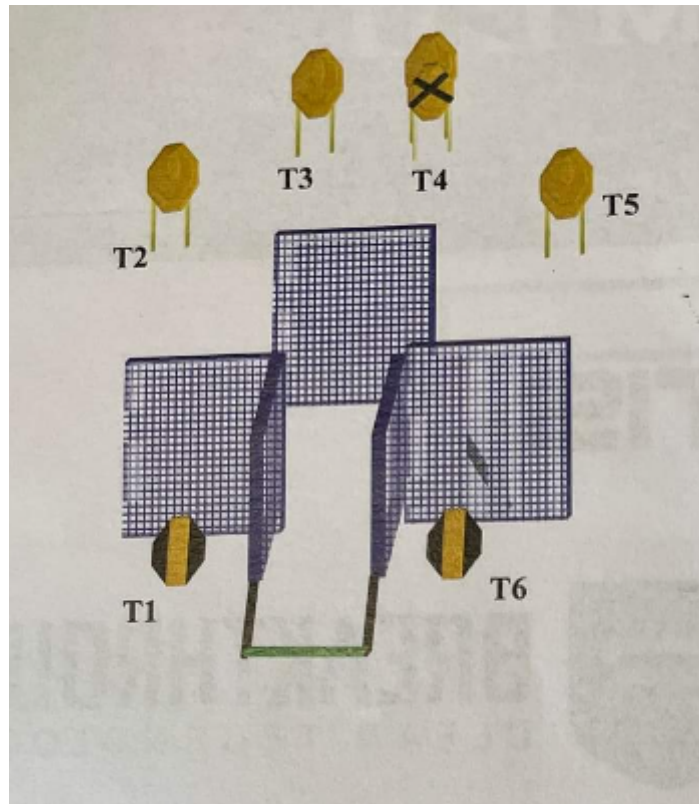

4. Nya 25an

CoF	Comstock - Short	Points	60 p
Targets	6 paper, Total 6 targets	Min rounds	12
Firearm	Handgun	Match-%	12.37%

Procedure	
Starting position	Gun loaded & holstered
Firearm ready condition	
Start on	Audible signal
Stop on	Last shot
Penalties	As per current edition of rules
Safety angles	L/R
Setup notes