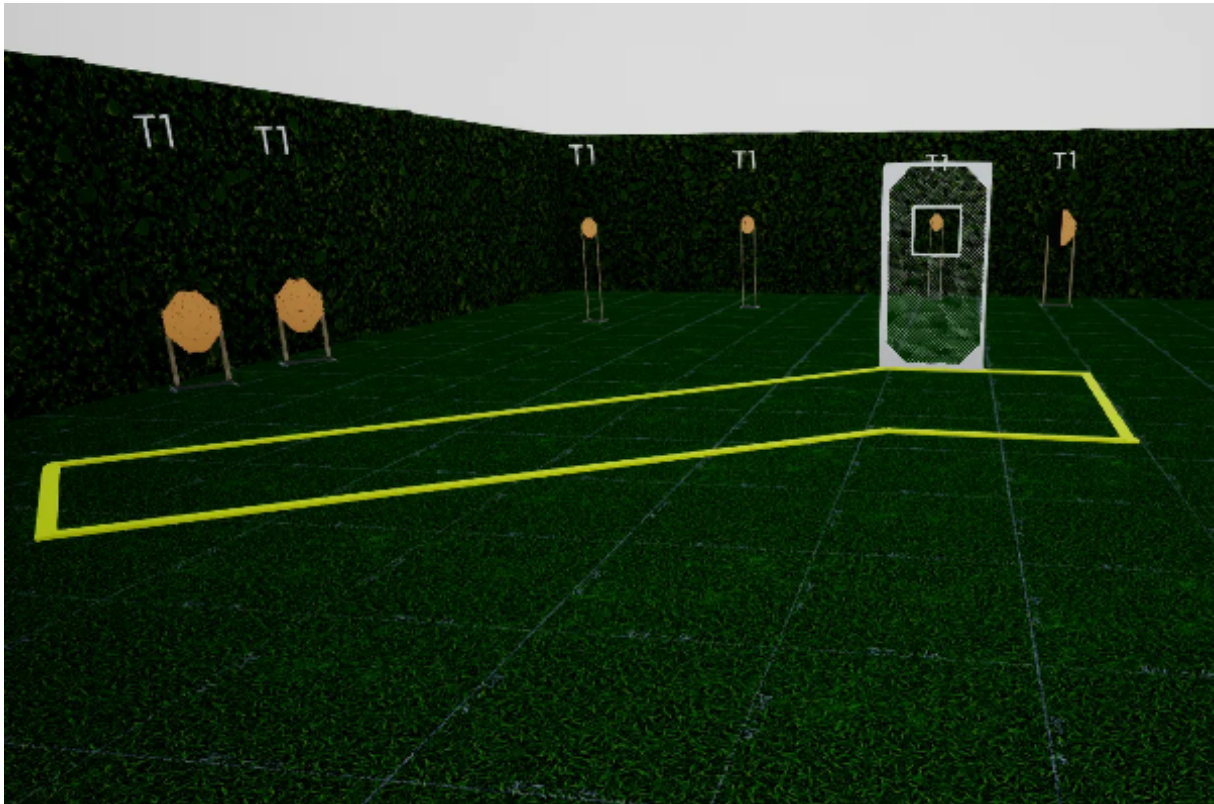

# 1. IPSC-hålan

CoF	Comstock - Long	Points	160 p
Targets	14 paper, 4 plates, Total 18 targets	Min rounds	32
Firearm	Handgun	Match-%	32.99%

Procedure	
Starting position	Gun loaded & holstered
Firearm ready condition	
Start on	Audible signal
Stop on	Last shot
Penalties	As per current edition of rules
Safety angles	L/R
Setup notes	

## 2. 100an

CoF	Comstock - Short	Points	60 p
Targets	6 paper, 2 no-shoot, Total 6 targets	Min rounds	12
Firearm	Handgun	Match-%	12.37%

Procedure	
Starting position	Vapen på bord
Firearm ready condition	
Start on	Audible signal
Stop on	Last shot
Penalties	As per current edition of rules
Safety angles	L/R
Setup notes	

### 3. 50an

CoF	Comstock - Short	Points	60 p
Targets	6 paper, Total 6 targets	Min rounds	12
Firearm	Handgun	Match-%	12.37%

Procedure	
Starting position	Gun loaded & holstered
Firearm ready condition	
Start on	Audible signal
Stop on	Last shot
Penalties	As per current edition of rules
Safety angles	L/R
Setup notes	