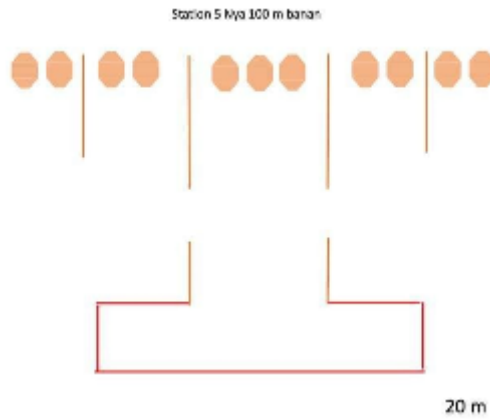

5. 100m v1

Medium corse
11 ipsc targets
maximum points 110
Start first signal
Stop last shot
Safetyangle 90 - 90
Gun condition
- Standing

CoF	Comstock - Medium	Points	110 p
Targets	11 paper, Total 11 targets	Min rounds	22
Firearm	Handgun	Match-%	21.15%

Procedure	
Starting position	Gun loaded & holstered
Firearm ready condition	
Start on	Audible signal
Stop on	Last shot
Penalties	As per current edition of rules
Safety angles	L/R
Setup notes