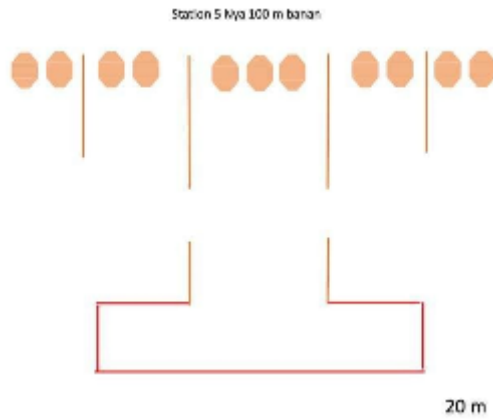

5. 100m v1

Medium corse
11 ipsc targets
maximum points 110
Start first signal
Stop last shot
Safetyangle 90 - 90
Gun condition
- Standing

CoF	Comstock - Medium	Points	110 p
Targets	11 paper, Total 11 targets	Min rounds	22
Firearm	Handgun	Match-%	21.15%

Procedure	
Starting position	Gun loaded & holstered
Firearm ready condition	
Start on	Audible signal
Stop on	Last shot
Penalties	As per current edition of rules
Safety angles	L/R
Setup notes