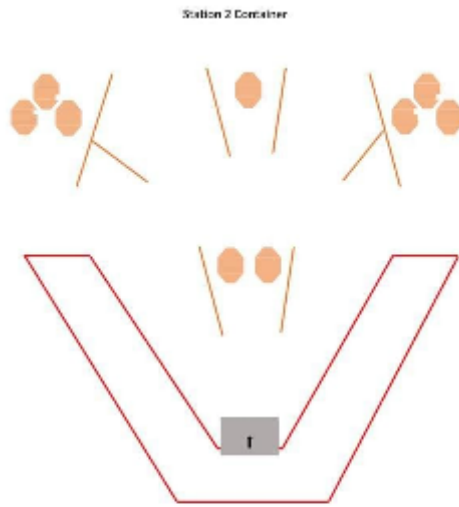

# 1. IPSC-vall v1

Medium course  
 11 ipsc targets  
 maximum points 110  
 Start first signal  
 Stop last shot  
 Safetyangle 90 - 90  
 Gun condition  
 - Standing

CoF	Comstock - Medium	Points	110 p
Targets	11 paper, Total 11 targets	Min rounds	22
Firearm	Handgun	Match-%	21.15%

Procedure	
Starting position	Gun loaded & holstered
Firearm ready condition	
Start on	Audible signal
Stop on	Last shot
Penalties	As per current edition of rules
Safety angles	L/R
Setup notes	

## 2. IPSC-vall v2

Medium course  
 9 ipsc targets  
 maximum points 90  
 Start first signal  
 Stop last shot  
 Safetyangle 90 - 90  
 Gun condition  
 - Loaded on table

CoF	Comstock - Medium	Points	90 p
Targets	9 paper, Total 9 targets	Min rounds	18
Firearm	Handgun	Match-%	17.31%