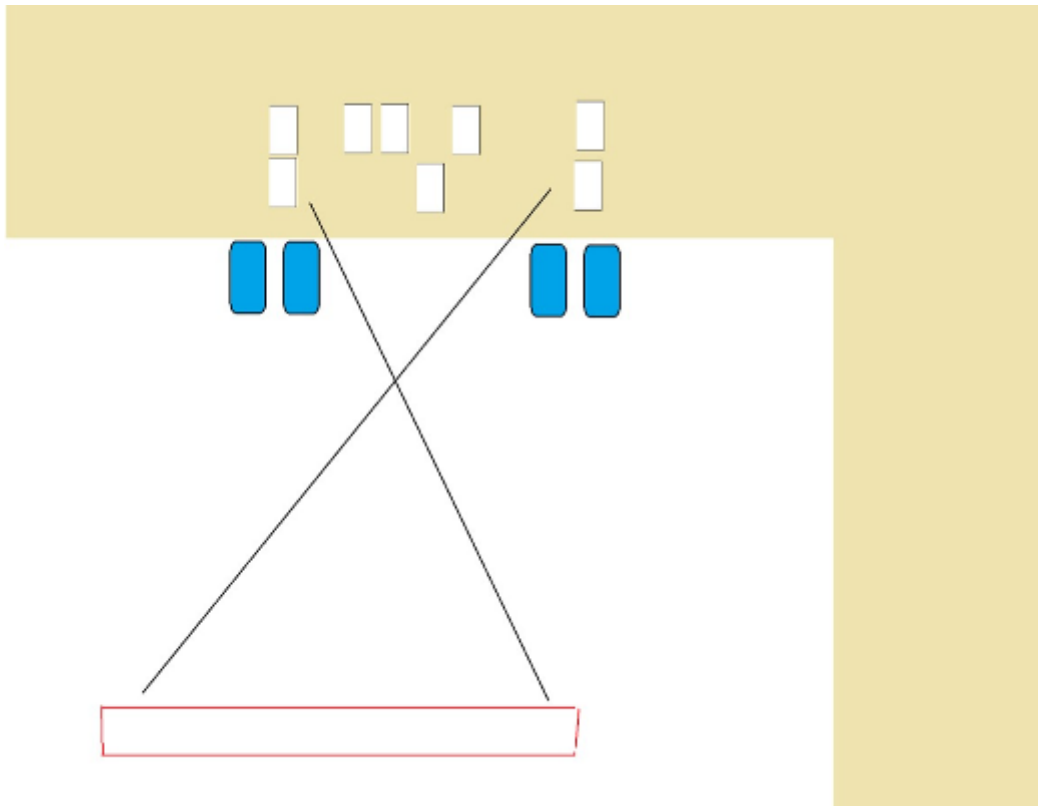

# 1. Slug M

CoF	Comstock - Medium	Points	80 p
Targets	16 paper, Total 16 targets	Min rounds	16
Firearm	Shotgun	Match-%	19.28%

Procedure	
Starting position	Option 1
Firearm ready condition	
Start on	Audible signal
Stop on	Last shot
Penalties	As per current edition of rules
Safety angles	L/R
Setup notes	15-18 m

## 2. Slug S

CoF	Comstock - Short	Points	40 p
Targets	8 paper, Total 8 targets	Min rounds	8
Firearm	Shotgun	Match-%	9.64%

Procedure	
Starting position	Option 1
Firearm ready condition	
Start on	Audible signal
Stop on	Last shot
Penalties	As per current edition of rules
Safety angles	L/R
Setup notes	15-18 m