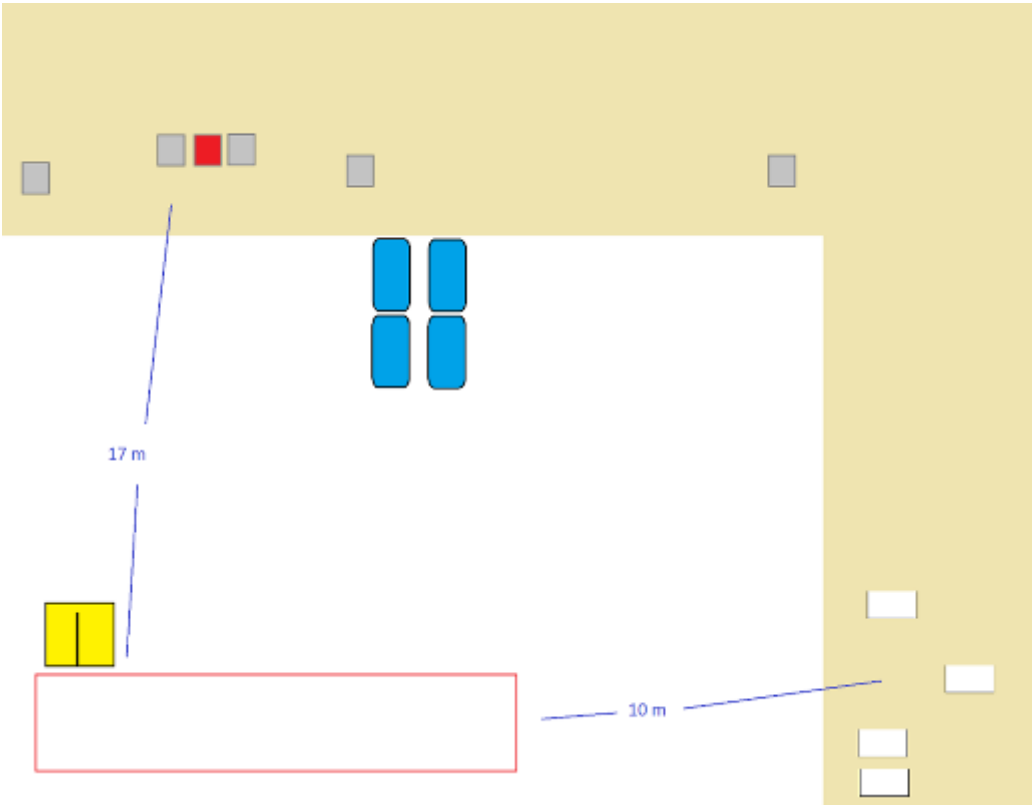

4. Buck S

CoF	Comstock - Short	Points	60 p
Targets	4 paper, 4 plates, Total 8 targets	Min rounds	8
Firearm	Shotgun	Match-%	14.46%

Procedure	
Starting position	Option 2 - Placed on table
Firearm ready condition	
Start on	Audible signal
Stop on	Last shot
Penalties	As per current edition of rules
Safety angles	L/R
Setup notes	9-17 m