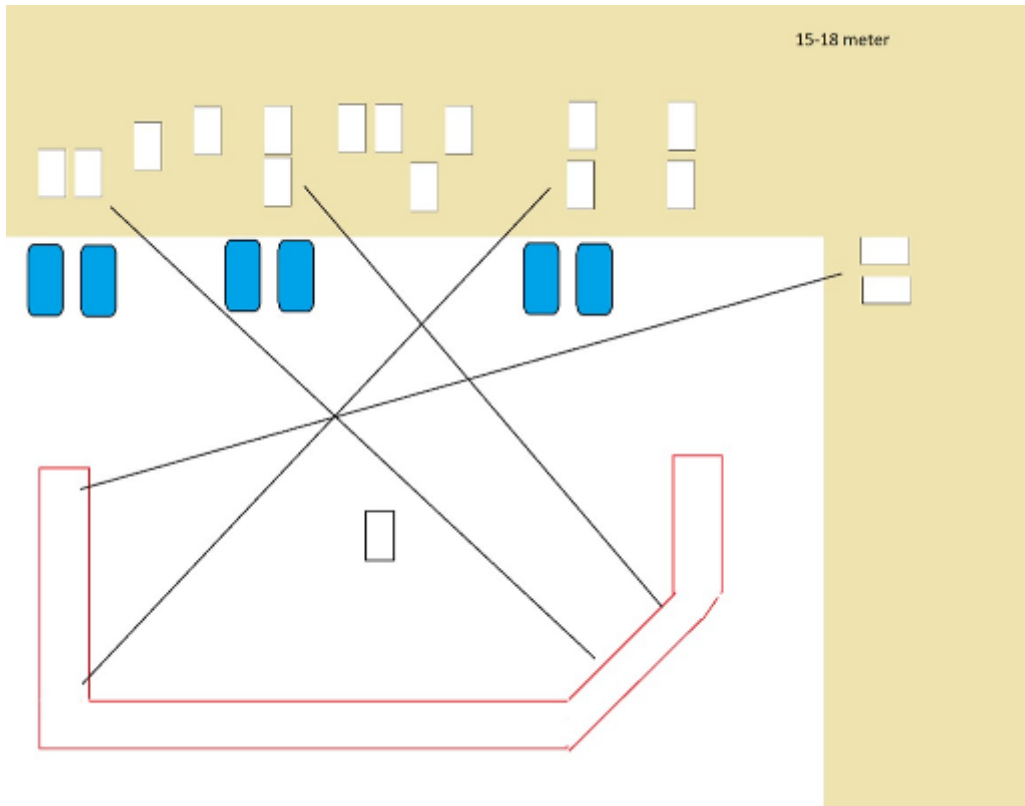

# 1. Slug M

CoF	Comstock - Medium	Points	80 p
Targets	16 paper, Total 16 targets	Min rounds	16
Firearm	Shotgun	Match-%	19.28%

Procedure	
Starting position	Option 1
Firearm ready condition	
Start on	Audible signal
Stop on	Last shot
Penalties	As per current edition of rules
Safety angles	L/R
Setup notes	15-18 m

## 2. Slug S

CoF	Comstock - Short	Points	40 p
Targets	8 paper, Total 8 targets	Min rounds	8
Firearm	Shotgun	Match-%	9.64%

Procedure	
Starting position	Option 1
Firearm ready condition	
Start on	Audible signal
Stop on	Last shot
Penalties	As per current edition of rules
Safety angles	L/R
Setup notes	15-18 m

### 3. Buck M

CoF	Comstock - Medium	Points	95 p
Targets	5 paper, 9 plates, Total 14 targets	Min rounds	14
Firearm	Shotgun	Match-%	22.89%

Procedure	
Starting position	Option 1
Firearm ready condition	
Start on	Audible signal
Stop on	Last shot
Penalties	As per current edition of rules
Safety angles	L/R
Setup notes	9-17 m

# 4. Buck S

CoF	Comstock - Short	Points	60 p
Targets	4 paper, 4 plates, Total 8 targets	Min rounds	8
Firearm	Shotgun	Match-%	14.46%

Procedure	
Starting position	Option 2 - Placed on table
Firearm ready condition	
Start on	Audible signal
Stop on	Last shot
Penalties	As per current edition of rules
Safety angles	L/R
Setup notes	9-17 m