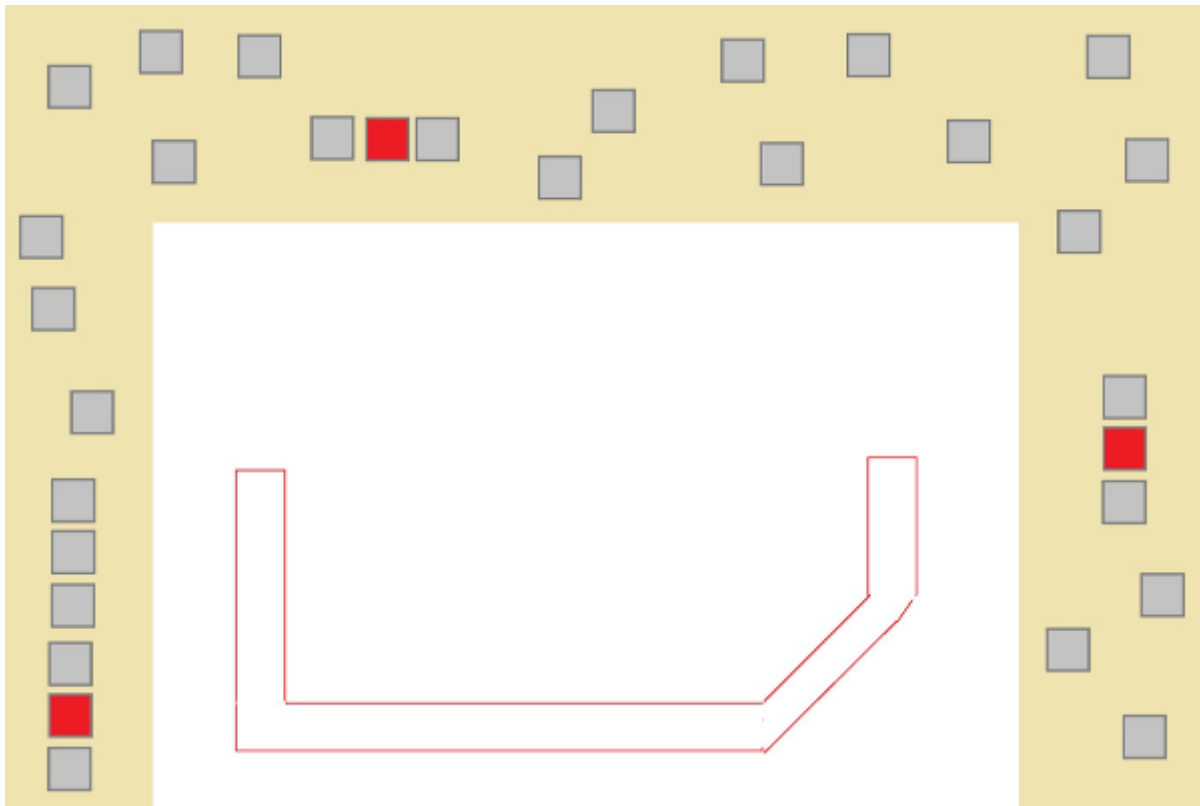

5. Bird

CoF	Comstock - Long	Points	140 p
Targets	28 plates, Total 28 targets	Min rounds	28
Firearm	Shotgun	Match-%	33.73%

Procedure	
Starting position	Option 1
Firearm ready condition	
Start on	Audible signal
Stop on	Last shot
Penalties	As per current edition of rules
Safety angles	L/R
Setup notes	Placering av plåtar bestäms på plats. Väggar, tunnor och däck avgränsar så att plåtar döljs från vissa positioner