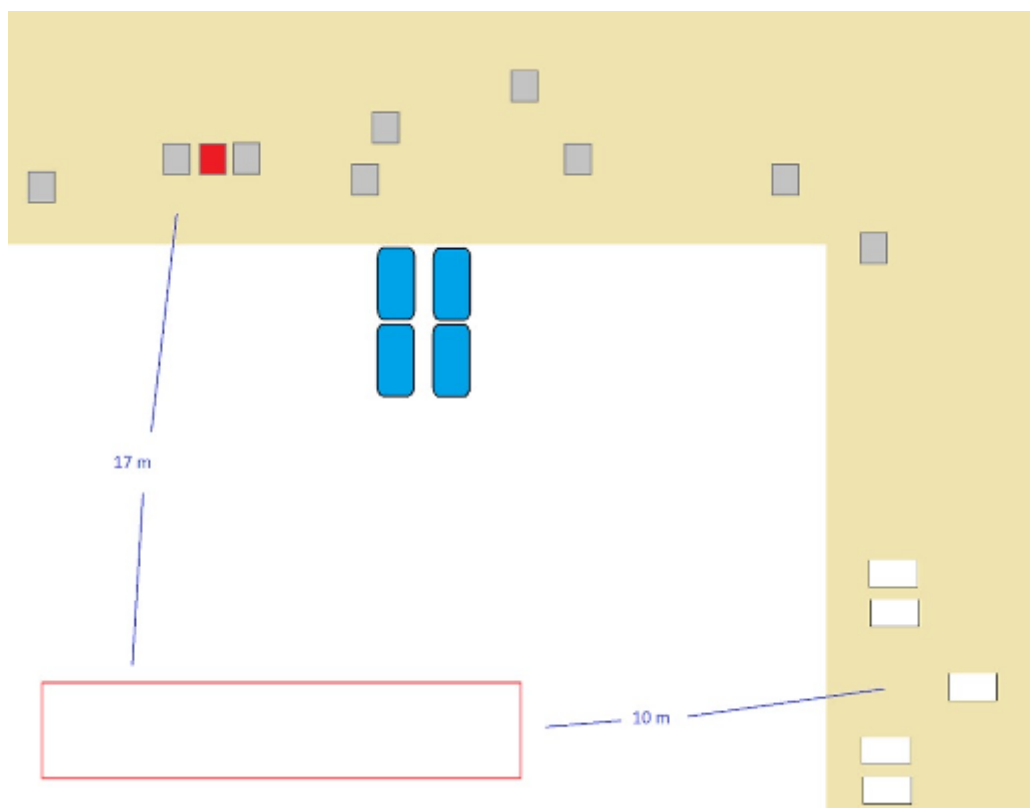

3. Buck M

CoF	Comstock - Medium	Points	95 p
Targets	5 paper, 9 plates, Total 14 targets	Min rounds	14
Firearm	Shotgun	Match-%	22.89%

Procedure	
Starting position	Option 1
Firearm ready condition	
Start on	Audible signal
Stop on	Last shot
Penalties	As per current edition of rules
Safety angles	L/R
Setup notes	9-17 m