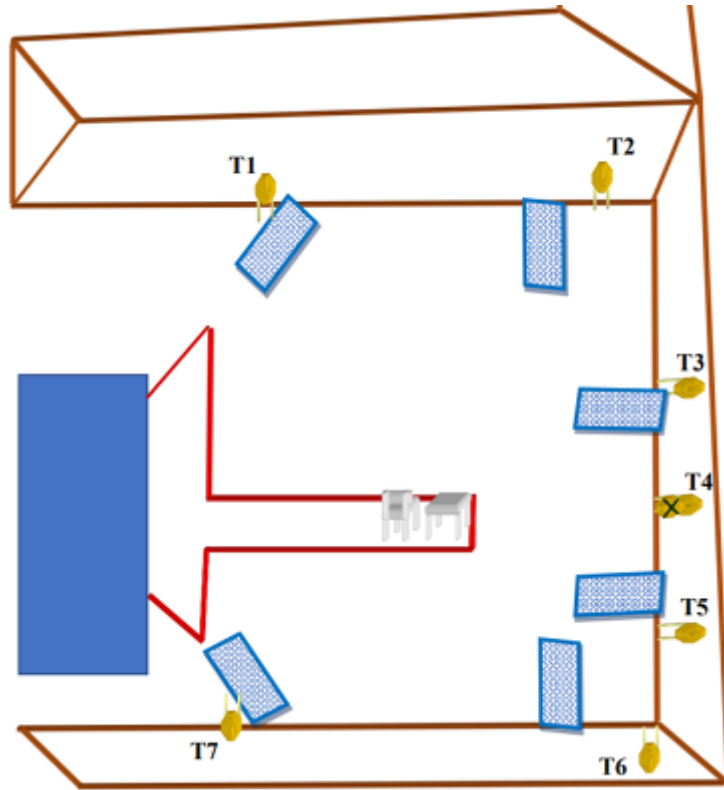

1.1

CoF	Comstock - Medium	Points	70 p
Targets	7 paper, 7 no-shoot, Total 7 targets	Min rounds	14
Firearm	Rifle	Match-%	15.38%

Procedure	
Starting position	
Firearm ready condition	Option 2, laying flat on table pointing downrange
Start on	00
Stop on	Last shot
Penalties	As per current edition of rules
Safety angles	L/R
Setup notes	

2. 2

CoF	Comstock - Long	Points	160 p
Targets	15 paper, 2 popper, 15 no-shoot, Total 17 targets	Min rounds	32
Firearm	Rifle	Match-%	35.16%

Procedure	
Starting position	
Firearm ready condition	Option 2
Start on	00
Stop on	Last shot
Penalties	As per current edition of rules
Safety angles	When on T5 90/90 according to this, when on T2 90/90 according to this.
Setup notes	

3. 3

CoF	Comstock - Medium	Points	90 p
Targets	8 paper, 2 popper, 8 no-shoot, Total 10 targets	Min rounds	18
Firearm	Rifle	Match-%	19.78%

Procedure	
Starting position	
Firearm ready condition	Option 1
Start on	00
Stop on	Last shot
Penalties	As per current edition of rules
Safety angles	When on T5 90/90 according to this, when on T2 and T3 90/90 according to this.
Setup notes	

4.4

CoF	Comstock - Short	Points	30 p
Targets	6 plates, Total 6 targets	Min rounds	6
Firearm	Rifle	Match-%	6.59%

Procedure	
Starting position	
Firearm ready condition	Option 1
Start on	00
Stop on	Last shot
Penalties	As per current edition of rules
Safety angles	L/R
Setup notes	