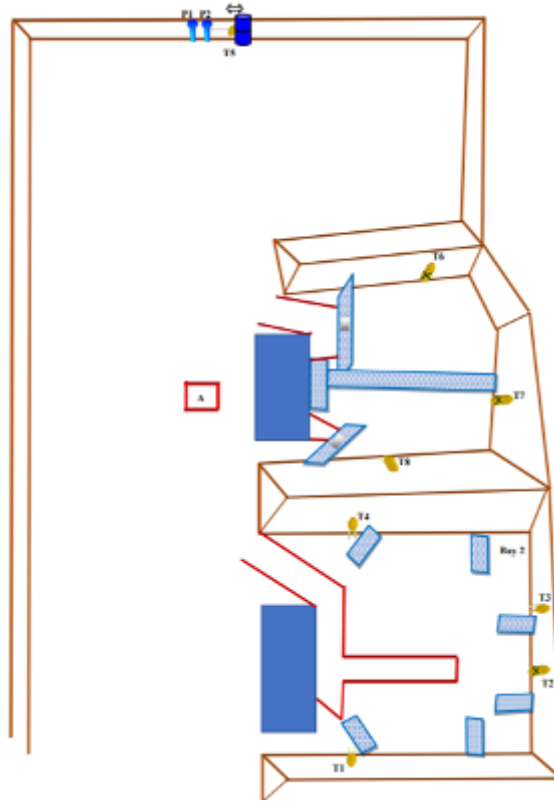

1.1

CoF	Comstock - Medium	Points	70 p
Targets	7 paper, 7 no-shoot, Total 7 targets	Min rounds	14
Firearm	Rifle	Match-%	15.38%

Procedure	
Starting position	
Firearm ready condition	Option 2, laying flat on table pointing downrange
Start on	00
Stop on	Last shot
Penalties	As per current edition of rules
Safety angles	L/R
Setup notes	

2. 2

CoF	Comstock - Long	Points	160 p
Targets	15 paper, 2 popper, 15 no-shoot, Total 17 targets	Min rounds	32
Firearm	Rifle	Match-%	35.16%

Procedure	
Starting position	
Firearm ready condition	Option 2
Start on	00
Stop on	Last shot
Penalties	As per current edition of rules
Safety angles	When on T5 90/90 according to this, when on T2 90/90 according to this.
Setup notes	

3. 3

CoF	Comstock - Medium	Points	90 p
Targets	8 paper, 2 popper, 8 no-shoot, Total 10 targets	Min rounds	18
Firearm	Rifle	Match-%	19.78%

Procedure	
Starting position	
Firearm ready condition	Option 1
Start on	00
Stop on	Last shot
Penalties	As per current edition of rules
Safety angles	When on T5 90/90 according to this, when on T2 and T3 90/90 according to this.
Setup notes	

4.4

CoF	Comstock - Short	Points	30 p
Targets	6 plates, Total 6 targets	Min rounds	6
Firearm	Rifle	Match-%	6.59%

Procedure	
Starting position	
Firearm ready condition	Option 1
Start on	00
Stop on	Last shot
Penalties	As per current edition of rules
Safety angles	L/R
Setup notes	