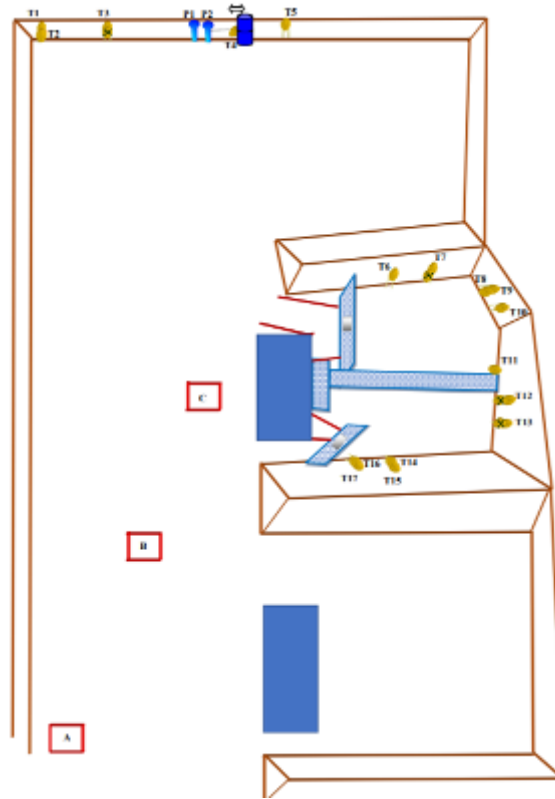

1.1

CoF	Comstock - Medium	Points	70 p
Targets	7 paper, 7 no-shoot, Total 7 targets	Min rounds	14
Firearm	Rifle	Match-%	15.38%

Procedure	
Starting position	
Firearm ready condition	Option 2, laying flat on table pointing downrange
Start on	00
Stop on	Last shot
Penalties	As per current edition of rules
Safety angles	L/R
Setup notes	

2. 2

CoF	Comstock - Long	Points	160 p
Targets	15 paper, 2 popper, 15 no-shoot, Total 17 targets	Min rounds	32
Firearm	Rifle	Match-%	35.16%

Procedure	
Starting position	
Firearm ready condition	Option 2
Start on	00
Stop on	Last shot
Penalties	As per current edition of rules
Safety angles	When on T5 90/90 according to this, when on T2 90/90 according to this.
Setup notes	

3. 3

CoF	Comstock - Medium	Points	90 p
Targets	8 paper, 2 popper, 8 no-shoot, Total 10 targets	Min rounds	18
Firearm	Rifle	Match-%	19.78%

Procedure	
Starting position	
Firearm ready condition	Option 1
Start on	00
Stop on	Last shot
Penalties	As per current edition of rules
Safety angles	When on T5 90/90 according to this, when on T2 and T3 90/90 according to this.
Setup notes	

4.4

CoF	Comstock - Short	Points	30 p
Targets	6 plates, Total 6 targets	Min rounds	6
Firearm	Rifle	Match-%	6.59%

Procedure	
Starting position	
Firearm ready condition	Option 1
Start on	00
Stop on	Last shot
Penalties	As per current edition of rules
Safety angles	L/R
Setup notes	