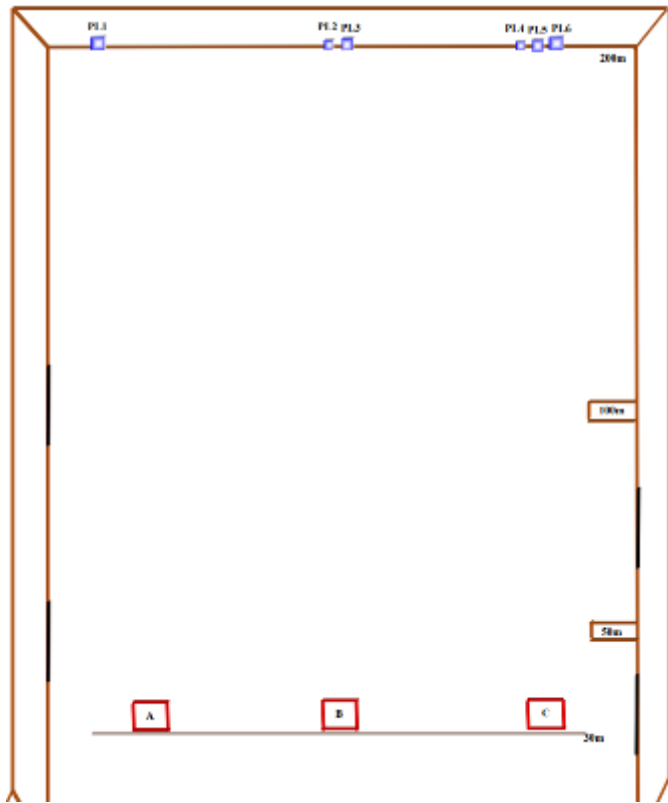

4.4

CoF	Comstock - Short	Points	30 p
Targets	6 plates, Total 6 targets	Min rounds	6
Firearm	Rifle	Match-%	6.59%

Procedure	
Starting position	
Firearm ready condition	Option 1
Start on	00
Stop on	Last shot
Penalties	As per current edition of rules
Safety angles	L/R
Setup notes