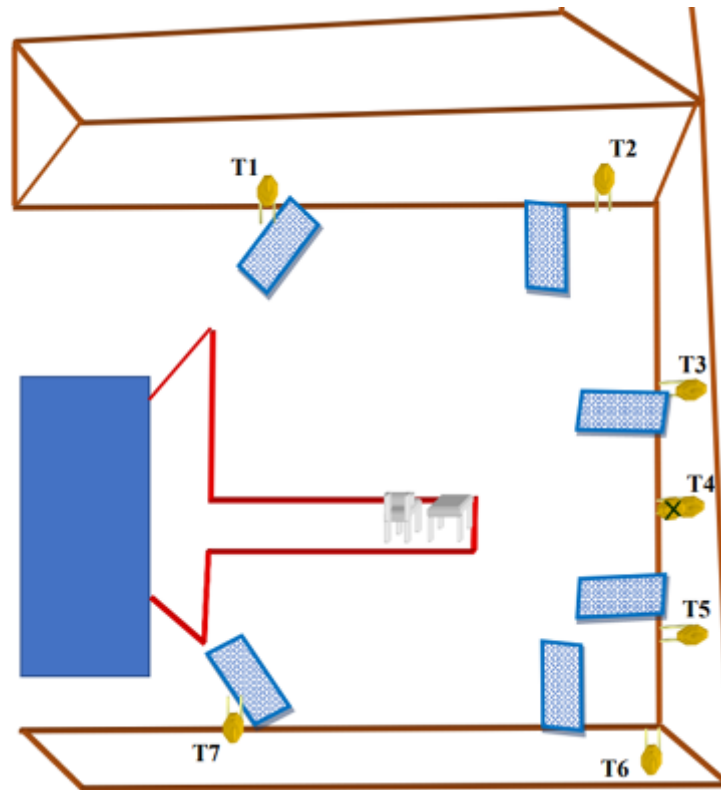

1.1

CoF	Comstock - Medium	Points	70 p
Targets	7 paper, 7 no-shoot, Total 7 targets	Min rounds	14
Firearm	Rifle	Match-%	15.38%

Procedure	
Starting position	
Firearm ready condition	Option 2, laying flat on table pointing downrange
Start on	00
Stop on	Last shot
Penalties	As per current edition of rules
Safety angles	L/R
Setup notes	

2. 2

CoF	Comstock - Long	Points	160 p
Targets	15 paper, 2 popper, 15 no-shoot, Total 17 targets	Min rounds	32
Firearm	Rifle	Match-%	35.16%

Procedure	
Starting position	
Firearm ready condition	Option 2
Start on	00
Stop on	Last shot
Penalties	As per current edition of rules
Safety angles	When on T5 90/90 according to this, when on T2 90/90 according to this.
Setup notes	

3. 3

CoF	Comstock - Medium	Points	90 p
Targets	8 paper, 2 popper, 8 no-shoot, Total 10 targets	Min rounds	18
Firearm	Rifle	Match-%	19.78%

Procedure	
Starting position	
Firearm ready condition	Option 1
Start on	00
Stop on	Last shot
Penalties	As per current edition of rules
Safety angles	When on T5 90/90 according to this, when on T2 and T3 90/90 according to this.
Setup notes	

4.4

CoF	Comstock - Short	Points	30 p
Targets	6 plates, Total 6 targets	Min rounds	6
Firearm	Rifle	Match-%	6.59%

Procedure	
Starting position	
Firearm ready condition	Option 1
Start on	00
Stop on	Last shot
Penalties	As per current edition of rules
Safety angles	L/R
Setup notes	