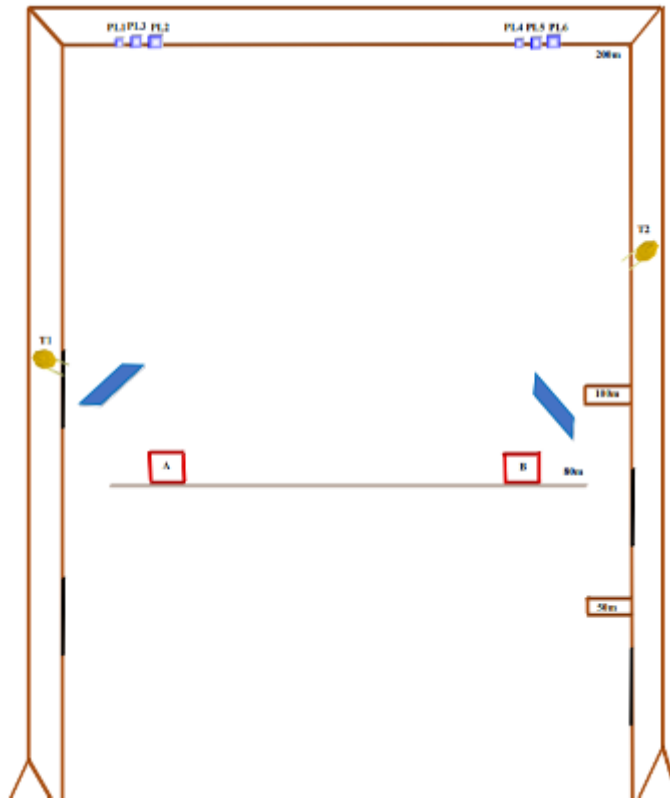

6. 6

CoF	Comstock - Short	Points	50 p
Targets	2 paper, 6 plates, 2 no-shoot, Total 8 targets	Min rounds	10
Firearm	Rifle	Match-%	10.99%

Procedure	
Starting position	
Firearm ready condition	Option 1
Start on	00
Stop on	Last shot
Penalties	As per current edition of rules
Safety angles	L/R
Setup notes