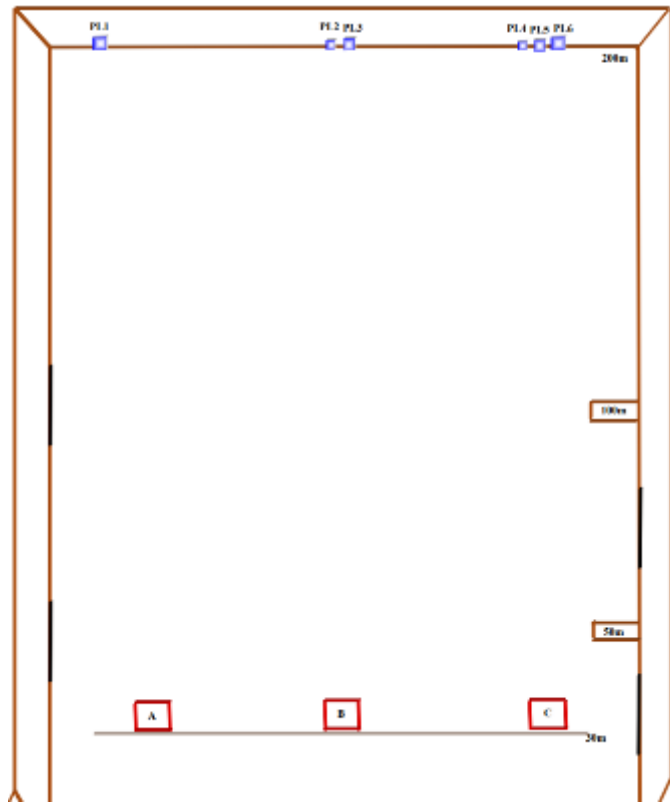

4.4

CoF	Comstock - Short	Points	30 p
Targets	6 plates, Total 6 targets	Min rounds	6
Firearm	Rifle	Match-%	6.59%

Procedure	
Starting position	
Firearm ready condition	Option 1
Start on	00
Stop on	Last shot
Penalties	As per current edition of rules
Safety angles	L/R
Setup notes