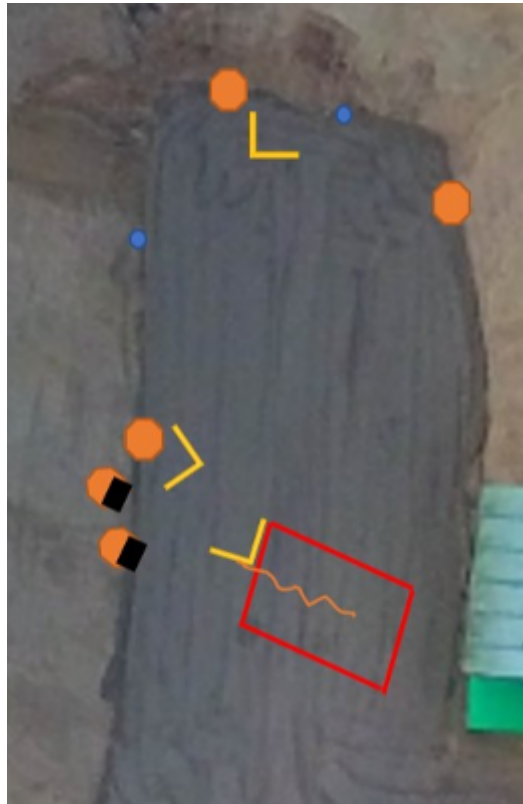

1. B Runt väggen

CoF	Comstock - Short	Points	60 p
Targets	5 paper, 2 plates, Total 7 targets	Min rounds	12
Firearm	Handgun	Match-%	15.38%

Procedure	
Starting position	Tå mot markering
Firearm ready condition	
Start on	Audible signal
Stop on	Last shot
Penalties	As per current edition of rules
Safety angles	L/R
Setup notes	

2. C: Sicksack

CoF	Comstock - Long	Points	160 p
Targets	16 paper, Total 16 targets	Min rounds	32
Firearm	Handgun	Match-%	41.03%

Procedure	
Starting position	
Firearm ready condition	
Start on	Audible signal
Stop on	Last shot
Penalties	As per current edition of rules
Safety angles	L/R
Setup notes	

3. D USPSA classifier kopia

CoF	Comstock - Medium	Points	120 p
Targets	12 paper, Total 12 targets	Min rounds	24
Firearm	Handgun	Match-%	30.77%

Procedure	
Starting position	
Firearm ready condition	
Start on	Audible signal
Stop on	Last shot
Penalties	As per current edition of rules
Safety angles	L/R
Setup notes	https://uspsa.org/viewer//21-01.pdf . Rak röd linje är faultline. Darrig linje är uppsalavägg (vit staketstolpe och ATA-band)

4. D PPR

CoF	Comstock - Short	Points	50 p
Targets	2 paper, 1 disappearing/bonus, 2 popper, 2 plates, Total 7 targets	Min rounds	8
Firearm	Handgun	Match-%	12.82%

Procedure	Dropturner
Starting position	
Firearm ready condition	
Start on	Audible signal
Stop on	Last shot
Penalties	As per current edition of rules
Safety angles	L/R
Setup notes	