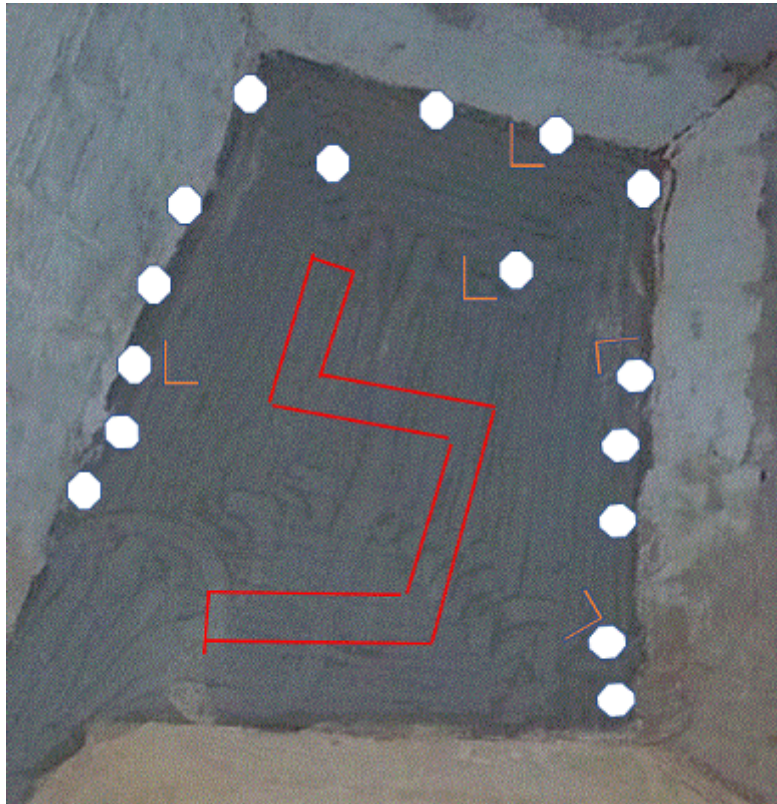

1. B Runt väggen

CoF	Comstock - Short	Points	60 p
Targets	5 paper, 2 plates, Total 7 targets	Min rounds	12
Firearm	Handgun	Match-%	15.38%

Procedure	
Starting position	Tå mot markering
Firearm ready condition	
Start on	Audible signal
Stop on	Last shot
Penalties	As per current edition of rules
Safety angles	L/R
Setup notes	

2. C: Sicksack

CoF	Comstock - Long	Points	160 p
Targets	16 paper, Total 16 targets	Min rounds	32
Firearm	Handgun	Match-%	41.03%

Procedure	
Starting position	
Firearm ready condition	
Start on	Audible signal
Stop on	Last shot
Penalties	As per current edition of rules
Safety angles	L/R
Setup notes	

3. D USPSA classifier kopia

CoF	Comstock - Medium	Points	120 p
Targets	12 paper, Total 12 targets	Min rounds	24
Firearm	Handgun	Match-%	30.77%

Procedure	
Starting position	
Firearm ready condition	
Start on	Audible signal
Stop on	Last shot
Penalties	As per current edition of rules
Safety angles	L/R
Setup notes	https://uspsa.org/viewer//21-01.pdf . Rak röd linje är faultline. Darrig linje är uppsalavägg (vit staketstolpe och ATA-band)