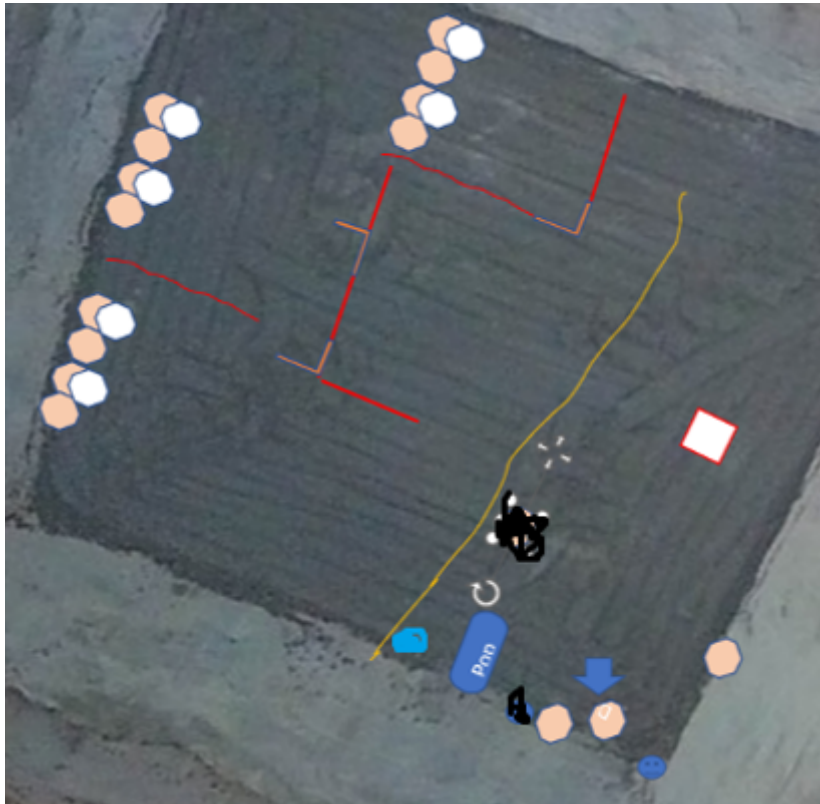

1. B Runt väggen

CoF	Comstock - Short	Points	60 p
Targets	5 paper, 2 plates, Total 7 targets	Min rounds	12
Firearm	Handgun	Match-%	15.38%

Procedure	
Starting position	Tå mot markering
Firearm ready condition	
Start on	Audible signal
Stop on	Last shot
Penalties	As per current edition of rules
Safety angles	L/R
Setup notes	

2. C: Sicksack

CoF	Comstock - Long	Points	160 p
Targets	16 paper, Total 16 targets	Min rounds	32
Firearm	Handgun	Match-%	41.03%

Procedure	
Starting position	
Firearm ready condition	
Start on	Audible signal
Stop on	Last shot
Penalties	As per current edition of rules
Safety angles	L/R
Setup notes	

3. D USPSA classifier kopia

CoF	Comstock - Medium	Points	120 p
Targets	12 paper, Total 12 targets	Min rounds	24
Firearm	Handgun	Match-%	30.77%

Procedure	
Starting position	
Firearm ready condition	
Start on	Audible signal
Stop on	Last shot
Penalties	As per current edition of rules
Safety angles	L/R
Setup notes	https://uspsa.org/viewer//21-01.pdf . Rak röd linje är faultline. Darrig linje är uppsalavägg (vit staketstolpe och ATA-band)

4. D PPR

CoF	Comstock - Short	Points	50 p
Targets	2 paper, 1 disappearing/bonus, 2 popper, 2 plates, Total 7 targets	Min rounds	8
Firearm	Handgun	Match-%	12.82%

Procedure	Dropturner
Starting position	
Firearm ready condition	
Start on	Audible signal
Stop on	Last shot
Penalties	As per current edition of rules
Safety angles	L/R
Setup notes	