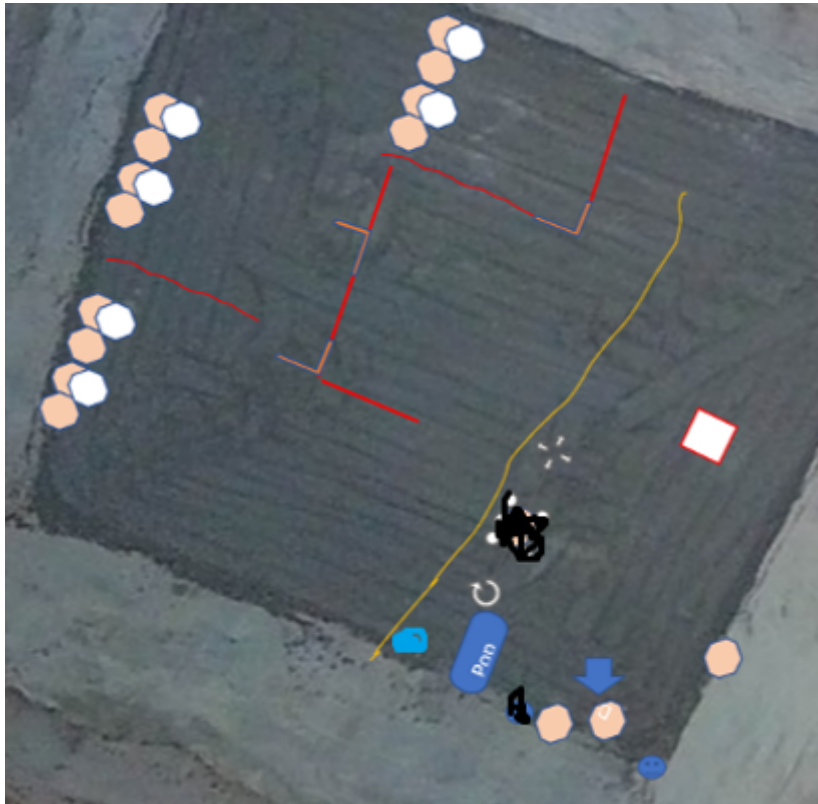

1. B Runt väggen

CoF	Comstock - Short	Points	60 p
Targets	5 paper, 2 plates, Total 7 targets	Min rounds	12
Firearm	Handgun	Match-%	15.38%

Procedure	
Starting position	Tå mot markering
Firearm ready condition	
Start on	Audible signal
Stop on	Last shot
Penalties	As per current edition of rules
Safety angles	L/R
Setup notes	

2. C: Sicksack

CoF	Comstock - Long	Points	160 p
Targets	16 paper, Total 16 targets	Min rounds	32
Firearm	Handgun	Match-%	41.03%

Procedure	
Starting position	
Firearm ready condition	
Start on	Audible signal
Stop on	Last shot
Penalties	As per current edition of rules
Safety angles	L/R
Setup notes	

3. D USPSA classifier kopia

CoF	Comstock - Medium	Points	120 p
Targets	12 paper, Total 12 targets	Min rounds	24
Firearm	Handgun	Match-%	30.77%

Procedure	
Starting position	
Firearm ready condition	
Start on	Audible signal
Stop on	Last shot
Penalties	As per current edition of rules
Safety angles	L/R
Setup notes	https://uspsa.org/viewer//21-01.pdf . Rak röd linje är faultline. Darrig linje är uppsalavägg (vit staketstolpe och ATA-band)

4. D PPR

CoF	Comstock - Short	Points	50 p
Targets	2 paper, 1 disappearing/bonus, 2 popper, 2 plates, Total 7 targets	Min rounds	8
Firearm	Handgun	Match-%	12.82%

Procedure	Dropturner
Starting position	
Firearm ready condition	
Start on	Audible signal
Stop on	Last shot
Penalties	As per current edition of rules
Safety angles	L/R
Setup notes	