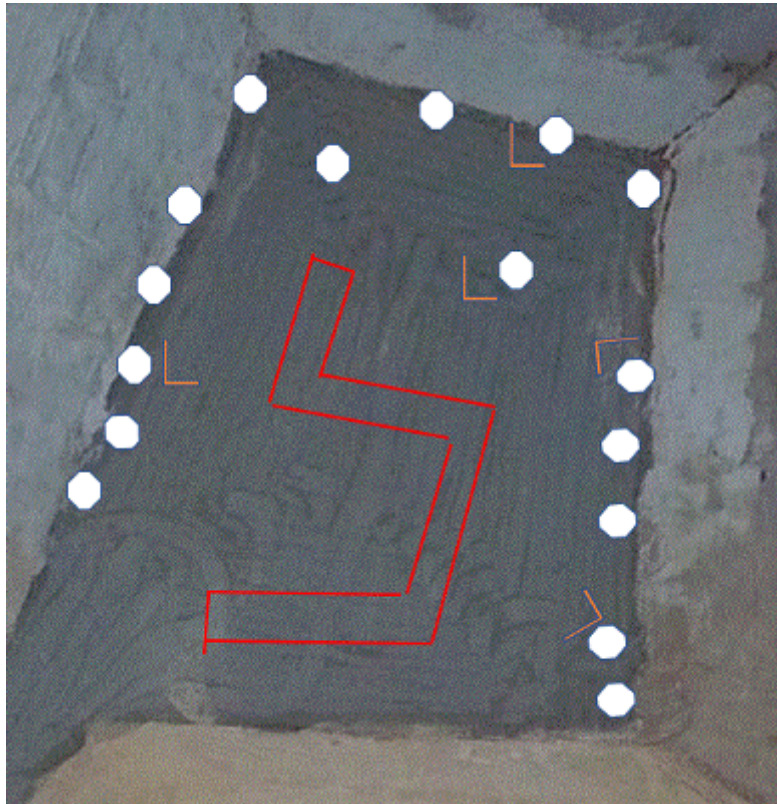

1. B Runt väggen

CoF	Comstock - Short	Points	60 p
Targets	5 paper, 2 plates, Total 7 targets	Min rounds	12
Firearm	Handgun	Match-%	15.38%

Procedure	
Starting position	Tå mot markering
Firearm ready condition	
Start on	Audible signal
Stop on	Last shot
Penalties	As per current edition of rules
Safety angles	L/R
Setup notes	

2. C: Sicksack

CoF	Comstock - Long	Points	160 p
Targets	16 paper, Total 16 targets	Min rounds	32
Firearm	Handgun	Match-%	41.03%

Procedure	
Starting position	
Firearm ready condition	
Start on	Audible signal
Stop on	Last shot
Penalties	As per current edition of rules
Safety angles	L/R
Setup notes	

3. D USPSA classfier kopia

CoF	Comstock - Medium	Points	120 p
Targets	12 paper, Total 12 targets	Min rounds	24
Firearm	Handgun	Match-%	30.77%

Procedure	
Starting position	
Firearm ready condition	
Start on	Audible signal
Stop on	Last shot
Penalties	As per current edition of rules
Safety angles	L/R
Setup notes	https://uspsa.org/viewer//21-01.pdf . Rak röd linje är faultline. Darrig linje är uppsalavägg (vit staketstolpe och ATA-band)