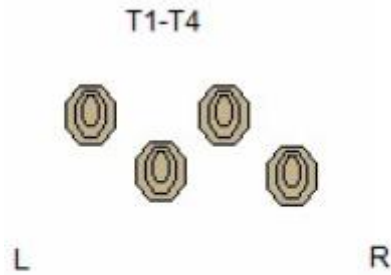

6. Fältstationen Short

CoF	Comstock - Short	Points	40 p
Targets	4 paper, Total 4 targets	Min rounds	8
Firearm	Handgun	Match-%	9.52%

Procedure	This station is Strong Hand Only. Weak hand must be placed on mark during all shots fired.
Starting position	Gun loaded & holstered
Firearm ready condition	
Start on	Audible signal
Stop on	Last shot
Penalties	As per current edition of rules
Safety angles	L/R
Setup notes