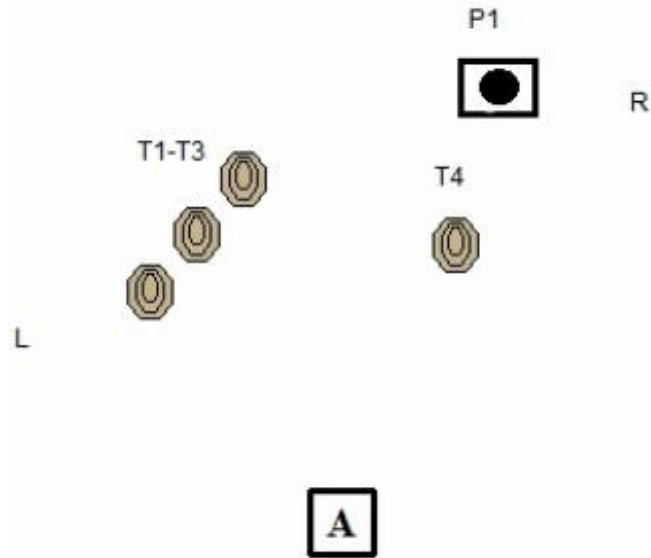

1. Övningsstationen Medium

CoF	Comstock - Medium	Points	75 p
Targets	7 paper, 1 popper, 1 no-shoot, Total 8 targets	Min rounds	15
Firearm	Handgun	Match-%	17.86%

Procedure	Start with heels touching mark. Popper must be engaged before crossing faultline. Popper releases swinger.
Starting position	Gun loaded & holstered
Firearm ready condition	
Start on	Audible signal
Stop on	Last shot
Penalties	As per current edition of rules
Safety angles	Red stick to the left. Red stick to the right
Setup notes	

2. Övningsstationen Short

CoF	Comstock - Short	Points	50 p
Targets	5 paper, 1 no-shoot, Total 5 targets	Min rounds	10
Firearm	Handgun	Match-%	11.90%

Procedure	Start with toes touching mark
Starting position	Gun loaded & holstered
Firearm ready condition	
Start on	Audible signal
Stop on	Last shot
Penalties	As per current edition of rules
Safety angles	Red stick to the left. Red stick to the right
Setup notes	

4. B-Hallen Medium

CoF	Comstock - Medium	Points	80 p
Targets	8 paper, Total 8 targets	Min rounds	16
Firearm	Handgun	Match-%	19.05%

Procedure	Start with toes touching mark.
Starting position	Gun loaded & holstered
Firearm ready condition	
Start on	Audible signal
Stop on	Last shot
Penalties	As per current edition of rules
Safety angles	Left 90. Stick with black and yellow ribbon to the right.
Setup notes	

5. Fältstationen Short

CoF	Comstock - Short	Points	45 p
Targets	4 paper, 1 plates, Total 5 targets	Min rounds	9
Firearm	Handgun	Match-%	10.71%

Procedure	On signal engage targets from within area.
Starting position	Gun unloaded & holstered
Firearm ready condition	
Start on	Audible signal
Stop on	Last shot
Penalties	As per current edition of rules
Safety angles	L/R
Setup notes	