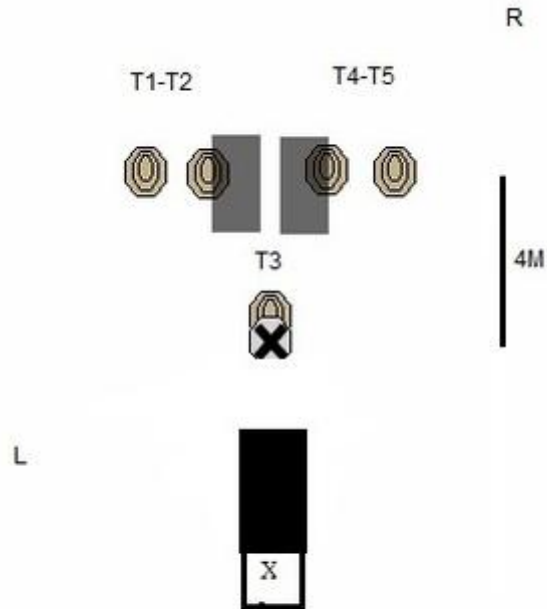

1. Övningsstationen Medium

CoF	Comstock - Medium	Points	75 p
Targets	7 paper, 1 popper, 1 no-shoot, Total 8 targets	Min rounds	15
Firearm	Handgun	Match-%	17.86%

Procedure	Start with heels touching mark. Popper must be engaged before crossing faultline. Popper releases swinger.
Starting position	Gun loaded & holstered
Firearm ready condition	
Start on	Audible signal
Stop on	Last shot
Penalties	As per current edition of rules
Safety angles	Red stick to the left. Red stick to the right
Setup notes	

2. Övningsstationen Short

CoF	Comstock - Short	Points	50 p
Targets	5 paper, 1 no-shoot, Total 5 targets	Min rounds	10
Firearm	Handgun	Match-%	11.90%

Procedure	Start with toes touching mark
Starting position	Gun loaded & holstered
Firearm ready condition	
Start on	Audible signal
Stop on	Last shot
Penalties	As per current edition of rules
Safety angles	Red stick to the left. Red stick to the right
Setup notes	

4. B-Hallen Medium

CoF	Comstock - Medium	Points	80 p
Targets	8 paper, Total 8 targets	Min rounds	16
Firearm	Handgun	Match-%	19.05%

Procedure	Start with toes touching mark.
Starting position	Gun loaded & holstered
Firearm ready condition	
Start on	Audible signal
Stop on	Last shot
Penalties	As per current edition of rules
Safety angles	Left 90. Stick with black and yellow ribbon to the right.
Setup notes	