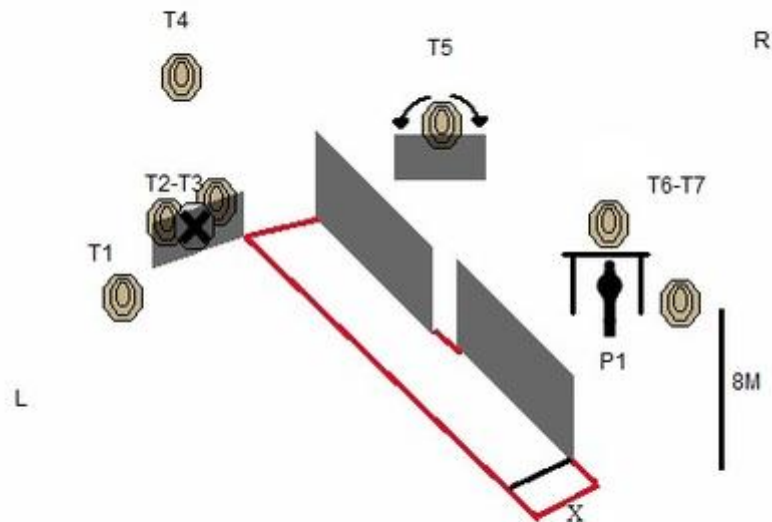

1. Övningsstationen Medium

CoF	Comstock - Medium	Points	75 p
Targets	7 paper, 1 popper, 1 no-shoot, Total 8 targets	Min rounds	15
Firearm	Handgun	Match-%	17.86%

Procedure	Start with heels touching mark. Popper must be engaged before crossing faultline. Popper releases swinger.
Starting position	Gun loaded & holstered
Firearm ready condition	
Start on	Audible signal
Stop on	Last shot
Penalties	As per current edition of rules
Safety angles	Red stick to the left. Red stick to the right
Setup notes	

2. Övningsstationen Short

CoF	Comstock - Short	Points	50 p
Targets	5 paper, 1 no-shoot, Total 5 targets	Min rounds	10
Firearm	Handgun	Match-%	11.90%

Procedure	Start with toes touching mark
Starting position	Gun loaded & holstered
Firearm ready condition	
Start on	Audible signal
Stop on	Last shot
Penalties	As per current edition of rules
Safety angles	Red stick to the left. Red stick to the right
Setup notes	