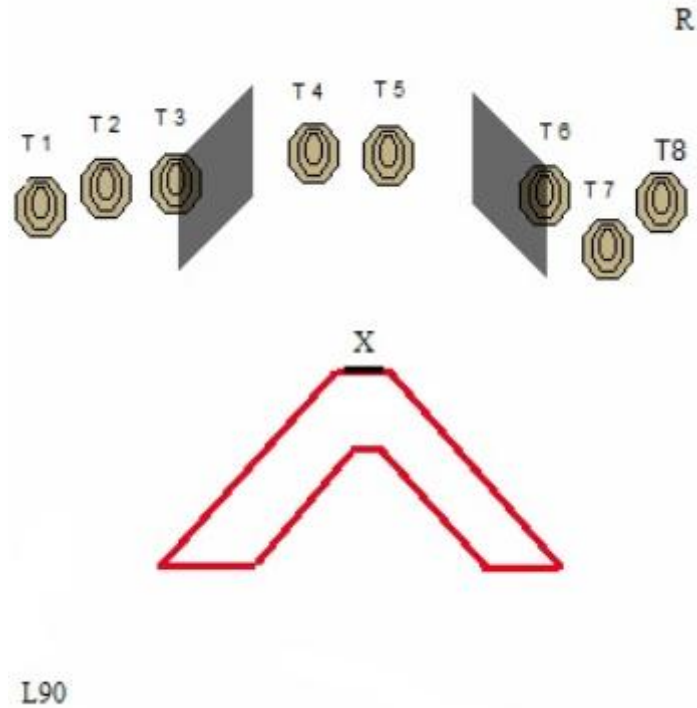

4. B-Hallen Medium

CoF	Comstock - Medium	Points	80 p
Targets	8 paper, Total 8 targets	Min rounds	16
Firearm	Handgun	Match-%	19.05%

Procedure	Start with toes touching mark.
Starting position	Gun loaded & holstered
Firearm ready condition	
Start on	Audible signal
Stop on	Last shot
Penalties	As per current edition of rules
Safety angles	Left 90. Stick with black and yellow ribbon to the right.
Setup notes