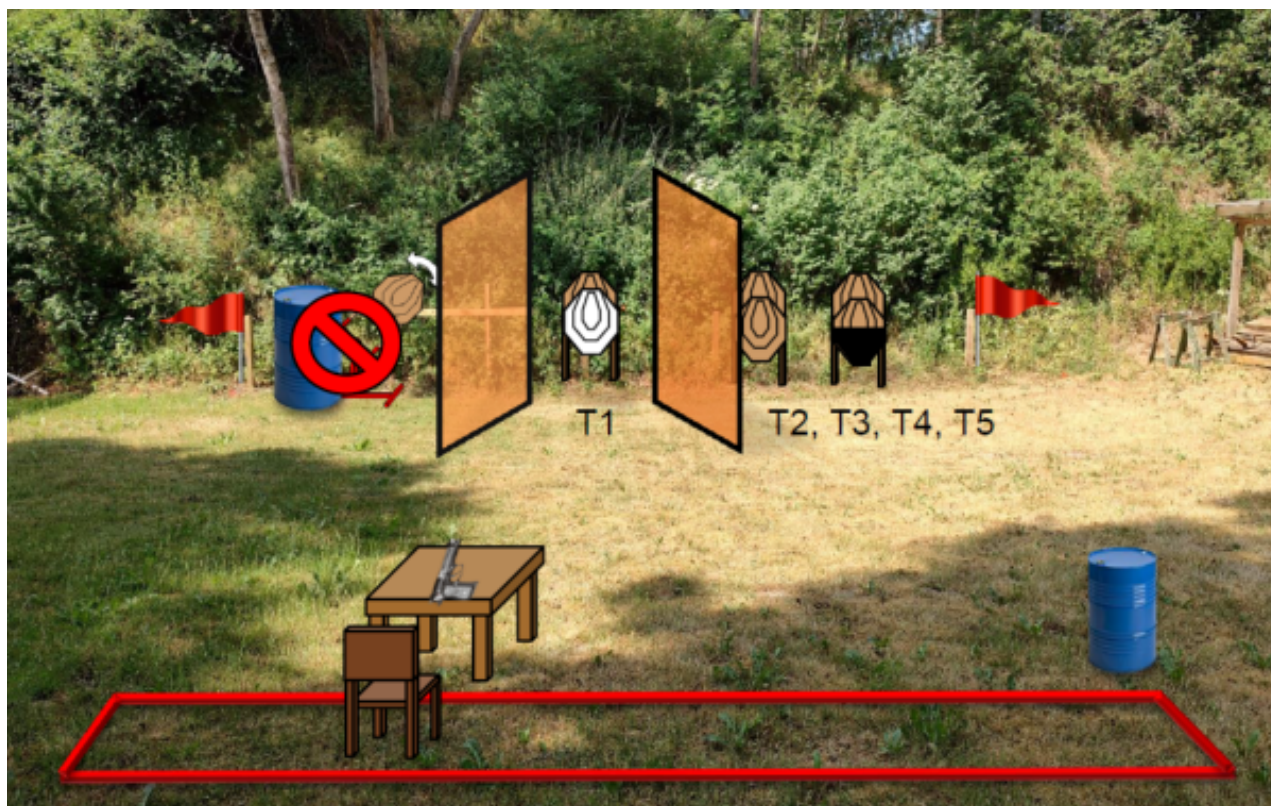

6. Short

CoF	Comstock - Short	Points	50 p
Targets	5 paper, 1 no-shoot, Total 5 targets	Min rounds	10
Firearm	Handgun	Match-%	10.75%

Procedure	On signal engage targets.
Starting position	Sitting on chair, hands on knees – as demonstrated by the RO.
Firearm ready condition	Loaded – empty chamber. Handgun lying flat on table.
Start on	Audible signal
Stop on	Last shot
Penalties	As per current edition of rules
Safety angles	Indicated by red marks – left and right. Loaded gun must not point over the berm.
Setup notes	Placering af bord og stol skal markeres, så det kan genskabes til næste squad.