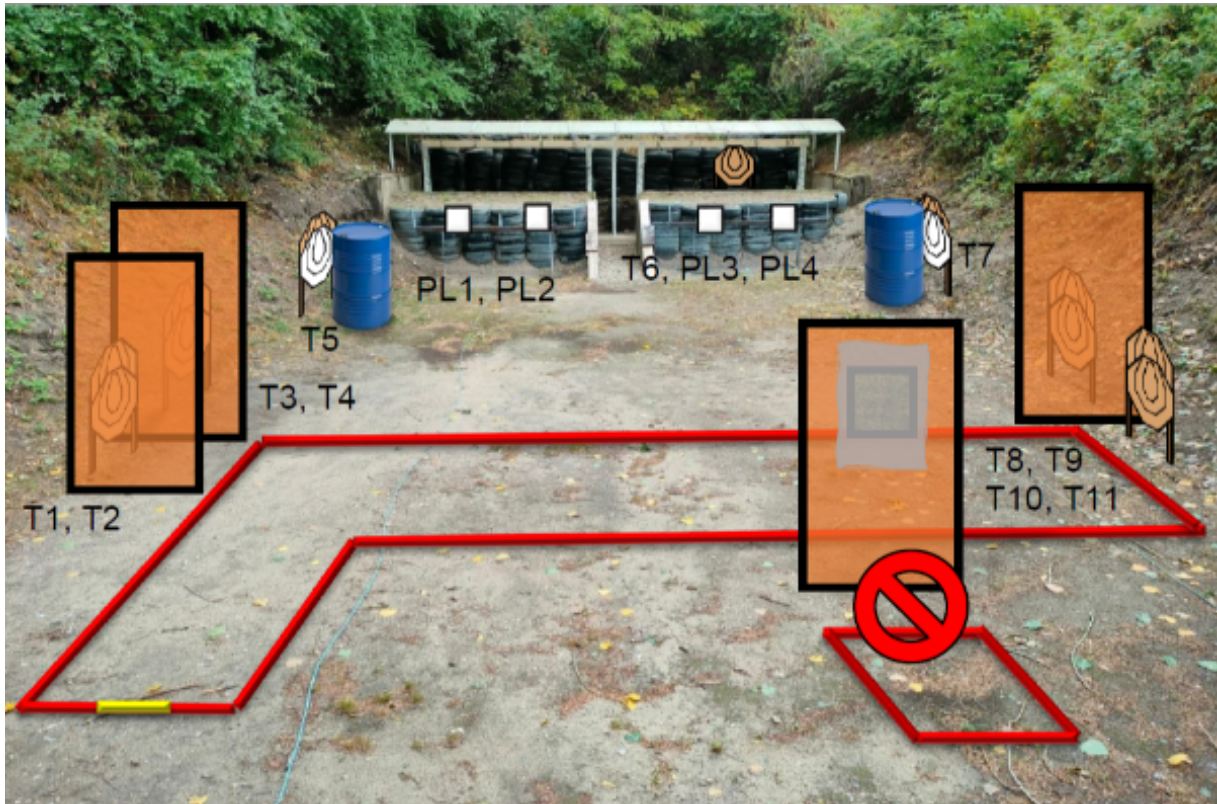

2. Medium

CoF	Comstock - Medium	Points	75 p
Targets	11 paper, 4 plates, 2 no-shoot, Total 15 targets	Min rounds	15
Firearm	Handgun	Match-%	16.13%

Procedure	On signal engage all targets – strong hand only! IPSC targets requires one hit.
Starting position	Both heels touching yellow mark – as demonstrated by the RO.
Firearm ready condition	
Start on	Audible signal
Stop on	Last shot
Penalties	As per current edition of rules
Safety angles	
Setup notes	Platerack benyttes som metal plates.