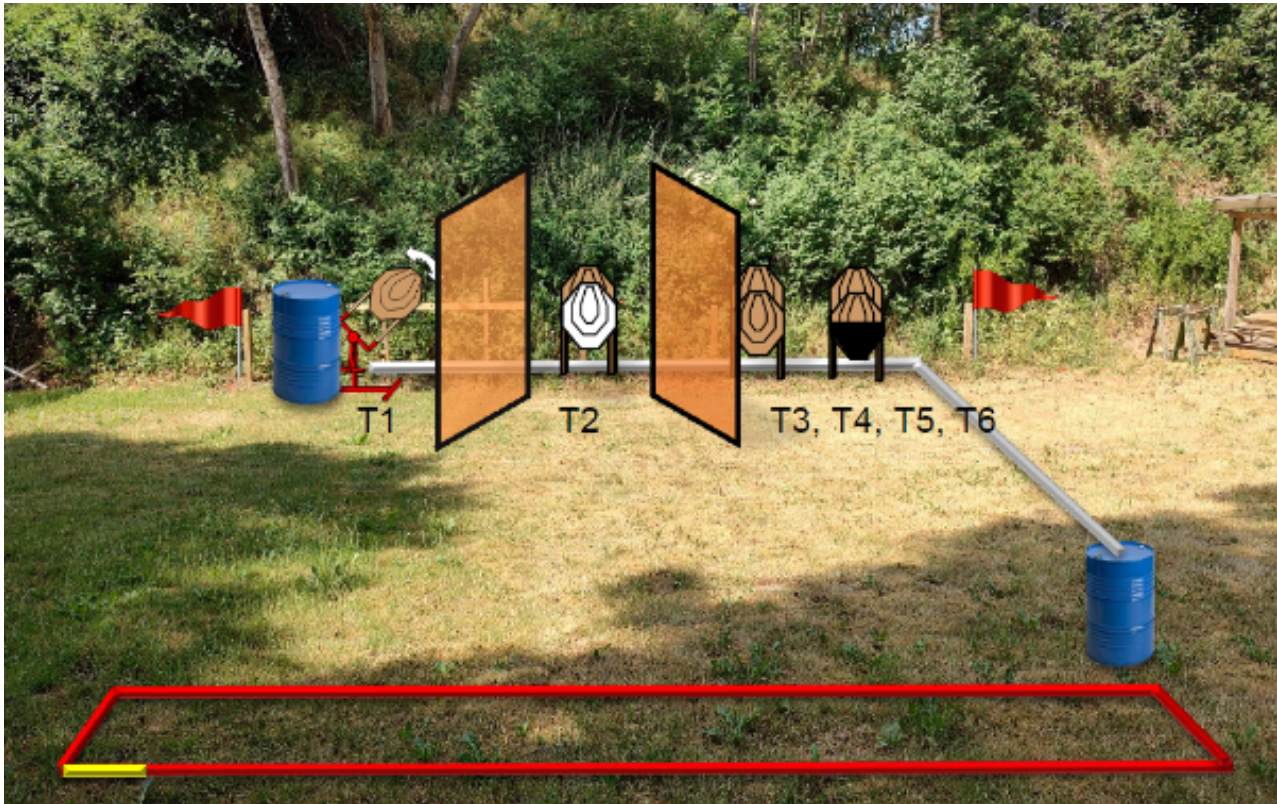

5. Medium

CoF	Comstock - Medium	Points	90 p
Targets	6 paper, 1 no-shoot, Total 6 targets	Min rounds	18
Firearm	Handgun	Match-%	19.35%

Procedure	On signal engage targets – all IPSC targets requires 3 hits each. Pulling rope activates moving target T1 – which will be visible at rest.
Starting position	One heel touching yellow mark, as demonstrated by the RO.
Firearm ready condition	
Start on	Audible signal
Stop on	Last shot
Penalties	As per current edition of rules
Safety angles	Indicated by red marks – left and right. Loaded gun must not point over the berm.
Setup notes	Swinger aktiveres med tov fra tønden.