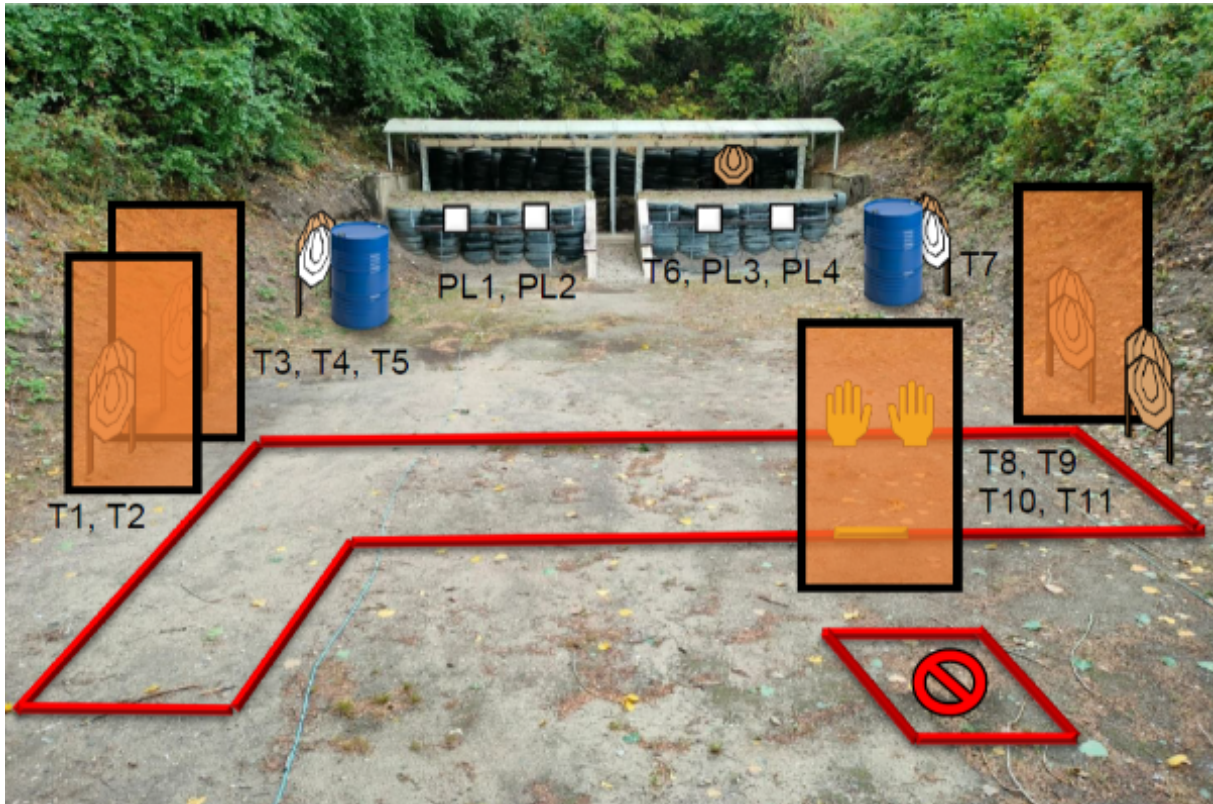

3. Long

CoF	Comstock - Long	Points	130 p
Targets	11 paper, 4 plates, 2 no-shoot, Total 15 targets	Min rounds	26
Firearm	Handgun	Match-%	27.96%

Procedure	On signal engage all targets.
Starting position	Both feet touching yellow mark, hands on wall – as demonstrated by the RO.
Firearm ready condition	Unloaded – empty chamber and magwell.
Start on	Audible signal
Stop on	Last shot
Penalties	As per current edition of rules
Safety angles	
Setup notes	Platerack benyttes som metal plates.