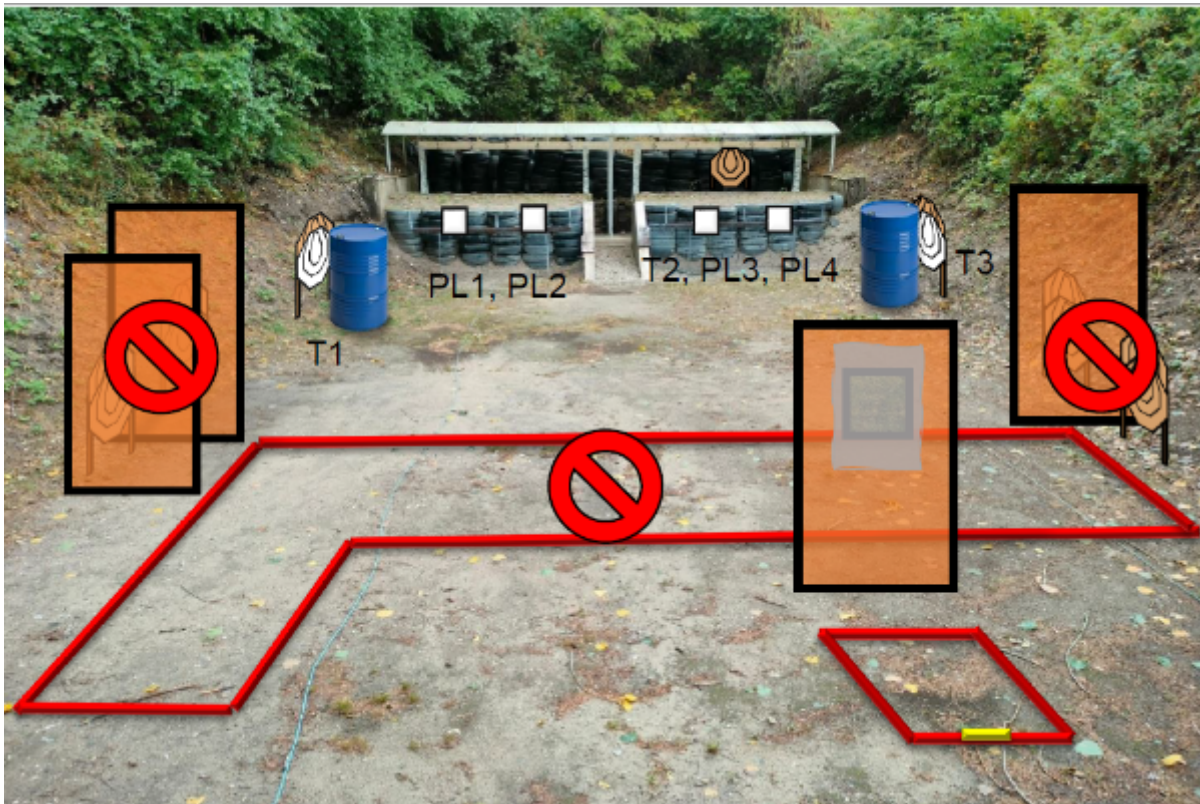

# 1. Short

|         |  |            |        |
|---------|--|------------|--------|
| CoF     | Comstock - Short                               | Points     | 50 p   |
| Targets | 3 paper, 4 plates, 2 no-shoot, Total 7 targets | Min rounds | 10     |
| Firearm | Handgun  | Match-%    | 10.75% |

|                         |  |
|-------------------------|--|
| Procedure               | On signal engage all targets – window is considered a soft cover.                        |
| Starting position       | Both heels touching yellow mark – as demonstrated by the RO.                             |
| Firearm ready condition |  |
| Start on                | Audible signal   |
| Stop on                 | Last shot  |
| Penalties               | As per current edition of rules  |
| Safety angles           |  |
| Setup notes             | Platerack benyttes som metal plates. Der sættes et stykke klar plastik hen over vinduet. |

|                         |  |
|-------------------------|--|
| Procedure               | On signal engage targets – all IPSC targets requires 3 hits each. Pulling rope activates moving target T1 – which will be visible at rest. |
| Starting position       | One heel touching yellow mark, as demonstrated by the RO.  |
| Firearm ready condition |  |
| Start on                | Audible signal   |
| Stop on                 | Last shot  |
| Penalties               | As per current edition of rules  |
| Safety angles           | Indicated by red marks – left and right. Loaded gun must not point over the berm.  |
| Setup notes             | Swinger aktiveres med tov fra tønden.  |