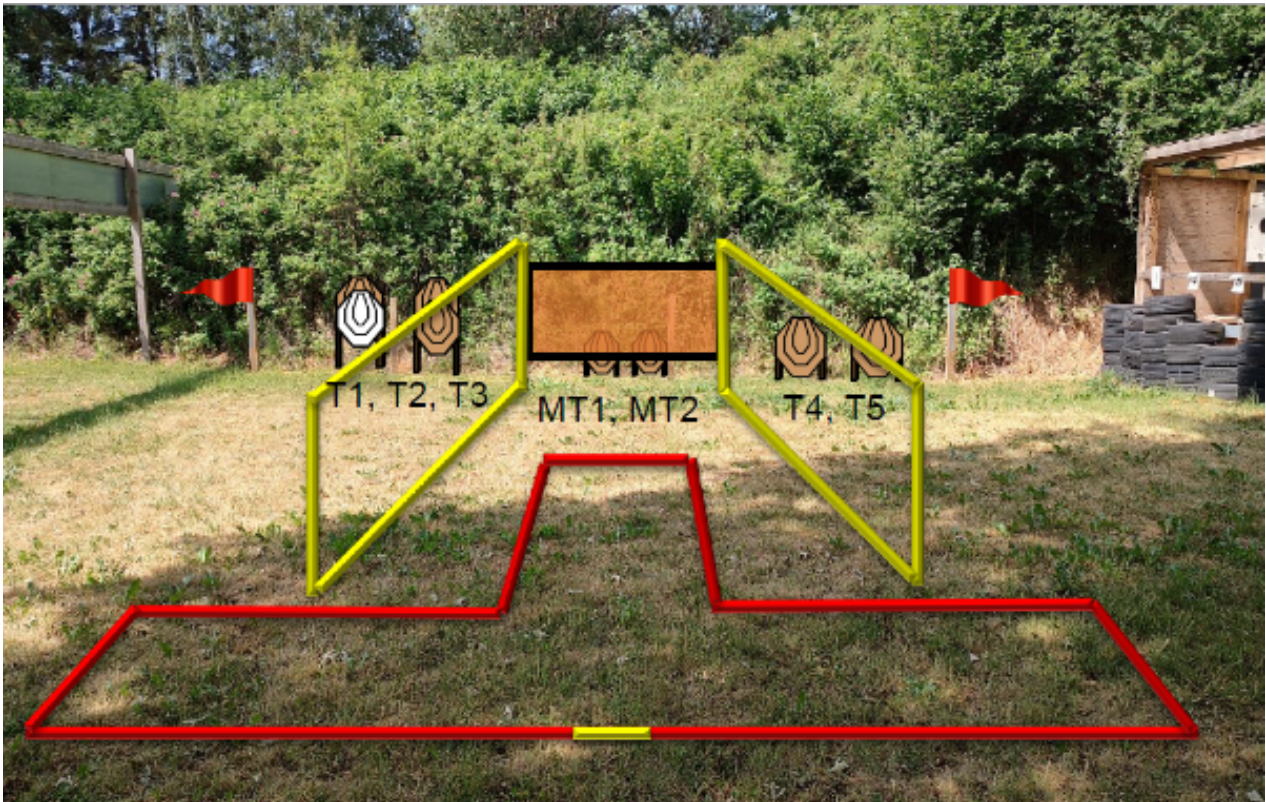

4. Medium

CoF	Comstock - Medium	Points	70 p
Targets	7 paper, 1 no-shoot, Total 7 targets	Min rounds	14
Firearm	Handgun	Match-%	15.05%

Procedure	On signal engage all targets.
Starting position	One heel touching yellow mark – as demonstrated by the RO.
Firearm ready condition	
Start on	Audible signal
Stop on	Last shot
Penalties	As per current edition of rules
Safety angles	Indicated by red marks - left and right. Loaded gun must not point over the berm.
Setup notes	Væggen foran mini targets skal være så lav, at de skal skydes liggende. Gule markeringer laves med minestrimmel.