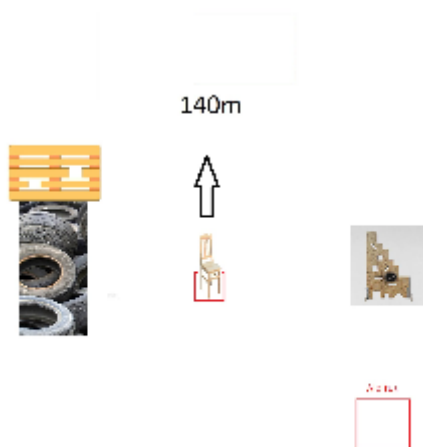

6. Kivääri 150m

CoF	Unlimited - Medium	Points	120 p
Targets	12 popper, (with 12 10p), Total 12 targets	Min rounds	12
Firearm	Rifle	Match-%	22.22%

Procedure	Aloitus Boxista A josta siirtyminen haluamalleen ampumapaikalle. Jokaisesta ampumapaikasta ammutaan yksi osuma per roikkuva pelti. Tuomari huutaa osui tai hit jokaisesta osumasta. Vtac seinän takaa ammutaan yksi osuma per aukko. Mikäli samasta aukosta ammutaan useampi kuin yksi osuma seuraa toimintavirhe per osuma. Keskimmaisella paikalla ammutaan istuen tuolilla. Renkas kasalla ammutaan makuulta kuormalavassa olevista aukoista kuormalavan aukkoa ei tarvitse vaihtaa suorituksen aikana.
Starting position	normal standing
Firearm ready condition	ladattu ja varmistettu
Start on	Audible signal
Stop on	Last shot
Penalties	As per current edition of rules
Safety angles	L/R
Setup notes