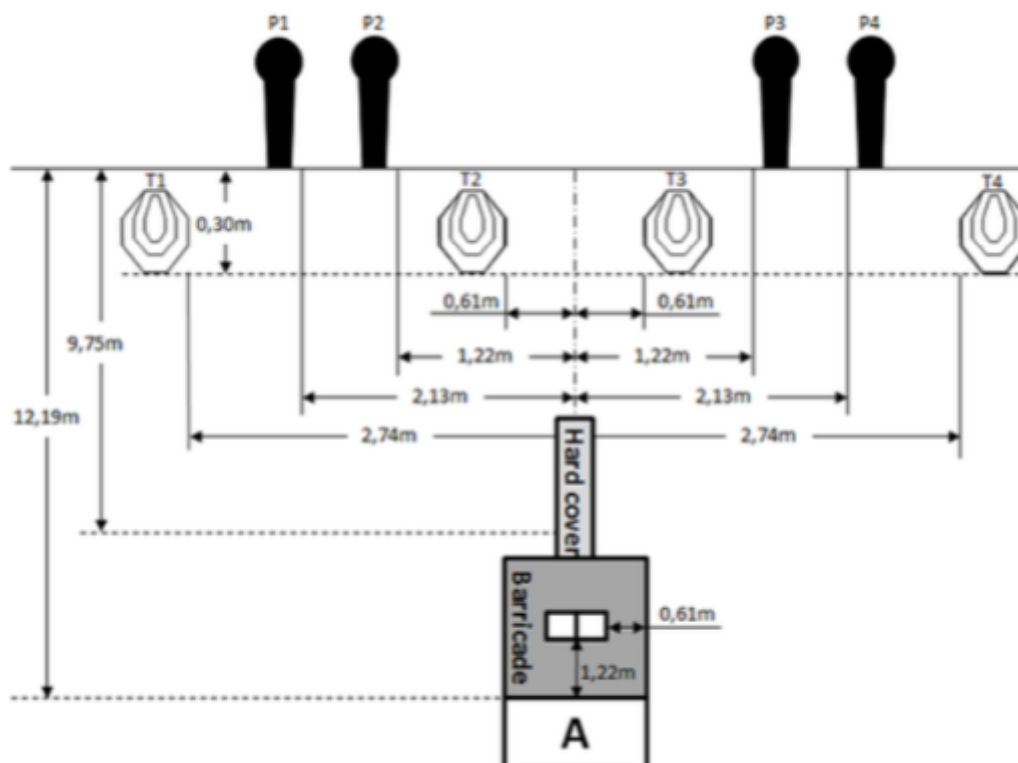

1. Stage 1

CoF	Comstock - Medium	Points	60 p
Targets	4 paper, 4 popper, Total 8 targets	Min rounds	12
Firearm	Mini Rifle	Match-%	30.77%

Procedure	After the audible start signal engage.
Starting position	Standing erect in area "A", facing center of barricade, stock touching the competitor at hip level.
Firearm ready condition	Loaded (Option 1).
Start on	Audible signal
Stop on	Last shot
Penalties	As per current edition of rules
Safety angles	L/R
Setup notes	

2. Stage 2

CoF	Comstock - Medium	Points	60 p
Targets	4 paper, 4 popper, Total 8 targets	Min rounds	12
Firearm	Mini Rifle	Match-%	30.77%

Procedure	After the audible start signal engage.
Starting position	Standing erect in area "A", stock touching the competitor at hip level.
Firearm ready condition	Loaded (Option 1).
Start on	Audible signal
Stop on	Last shot
Penalties	As per current edition of rules
Safety angles	L/R
Setup notes	

3. Stage 3

CoF	Comstock - Short	Points	30 p
Targets	2 paper, 2 popper, Total 4 targets	Min rounds	6
Firearm	Mini Rifle	Match-%	15.38%

Procedure	Rifle pointing downrange will be located on the "X" in between hands. The rifle must lie flat on one side and may not be propped up in any artificial manner. After the audible start signal engage.
Starting position	Seated in area "A", facing downrange with both hands on top of a table palms flat.
Firearm ready condition	Loaded with chamber empty and bolt closed (Option 2).
Start on	Audible signal
Stop on	Last shot
Penalties	As per current edition of rules
Safety angles	L/R
Setup notes	