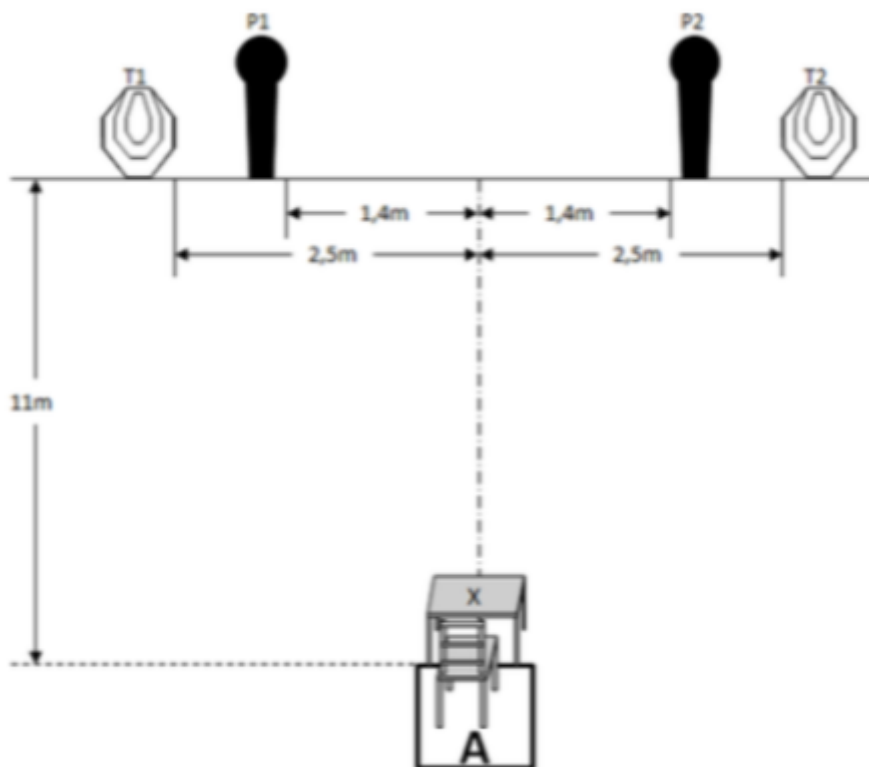

1. Stage 1

CoF	Comstock - Medium	Points	60 p
Targets	4 paper, 4 popper, Total 8 targets	Min rounds	12
Firearm	Mini Rifle	Match-%	30.77%

Procedure	After the audible start signal engage.
Starting position	Standing erect in area "A", facing center of barricade, stock touching the competitor at hip level.
Firearm ready condition	Loaded (Option 1).
Start on	Audible signal
Stop on	Last shot
Penalties	As per current edition of rules
Safety angles	L/R
Setup notes	

2. Stage 2

CoF	Comstock - Medium	Points	60 p
Targets	4 paper, 4 popper, Total 8 targets	Min rounds	12
Firearm	Mini Rifle	Match-%	30.77%

Procedure	After the audible start signal engage.
Starting position	Standing erect in area "A", stock touching the competitor at hip level.
Firearm ready condition	Loaded (Option 1).
Start on	Audible signal
Stop on	Last shot
Penalties	As per current edition of rules
Safety angles	L/R
Setup notes	

3. Stage 3

CoF	Comstock - Short	Points	30 p
Targets	2 paper, 2 popper, Total 4 targets	Min rounds	6
Firearm	Mini Rifle	Match-%	15.38%

Procedure	Rifle pointing downrange will be located on the "X" in between hands. The rifle must lie flat on one side and may not be propped up in any artificial manner. After the audible start signal engage.
Starting position	Seated in area "A", facing downrange with both hands on top of a table palms flat.
Firearm ready condition	Loaded with chamber empty and bolt closed (Option 2).
Start on	Audible signal
Stop on	Last shot
Penalties	As per current edition of rules
Safety angles	L/R
Setup notes	