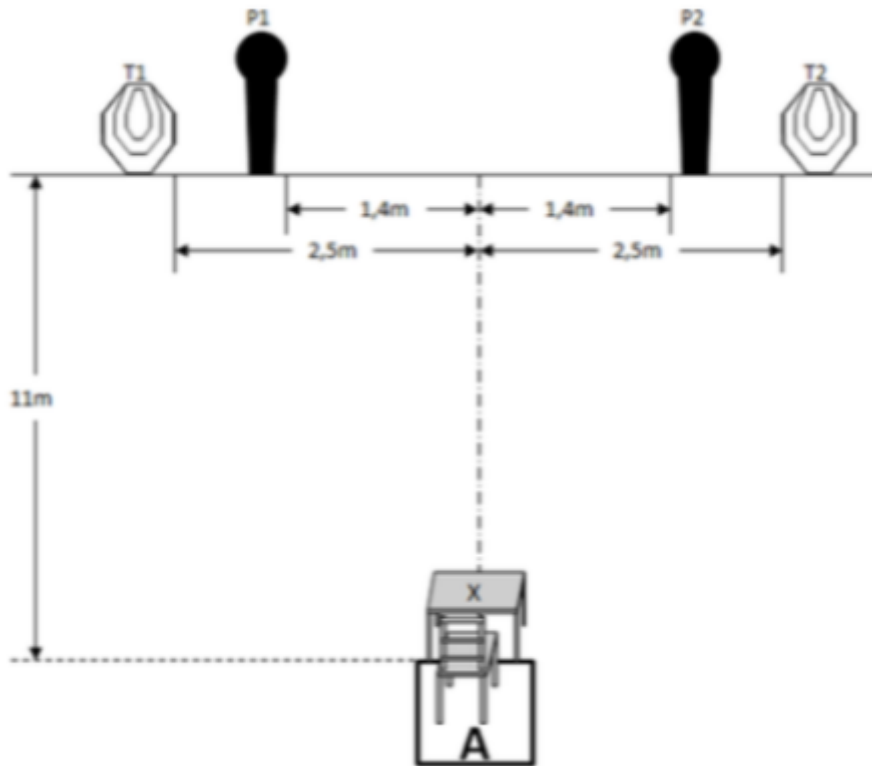

1. Stage 1

CoF	Comstock - Medium	Points	60 p
Targets	4 paper, 4 popper, Total 8 targets	Min rounds	12
Firearm	Mini Rifle	Match-%	30.77%

Procedure	After the audible start signal engage.
Starting position	Standing erect in area "A", facing center of barricade, stock touching the competitor at hip level.
Firearm ready condition	Loaded (Option 1).
Start on	Audible signal
Stop on	Last shot
Penalties	As per current edition of rules
Safety angles	L/R
Setup notes	

2. Stage 2

CoF	Comstock - Medium	Points	60 p
Targets	4 paper, 4 popper, Total 8 targets	Min rounds	12
Firearm	Mini Rifle	Match-%	30.77%

Procedure	After the audible start signal engage.
Starting position	Standing erect in area "A", stock touching the competitor at hip level.
Firearm ready condition	Loaded (Option 1).
Start on	Audible signal
Stop on	Last shot
Penalties	As per current edition of rules
Safety angles	L/R
Setup notes	

3. Stage 3

CoF	Comstock - Short	Points	30 p
Targets	2 paper, 2 popper, Total 4 targets	Min rounds	6
Firearm	Mini Rifle	Match-%	15.38%

Procedure	Rifle pointing downrange will be located on the "X" in between hands. The rifle must lie flat on one side and may not be propped up in any artificial manner. After the audible start signal engage.
Starting position	Seated in area "A", facing downrange with both hands on top of a table palms flat.
Firearm ready condition	Loaded with chamber empty and bolt closed (Option 2).
Start on	Audible signal
Stop on	Last shot
Penalties	As per current edition of rules
Safety angles	L/R
Setup notes	