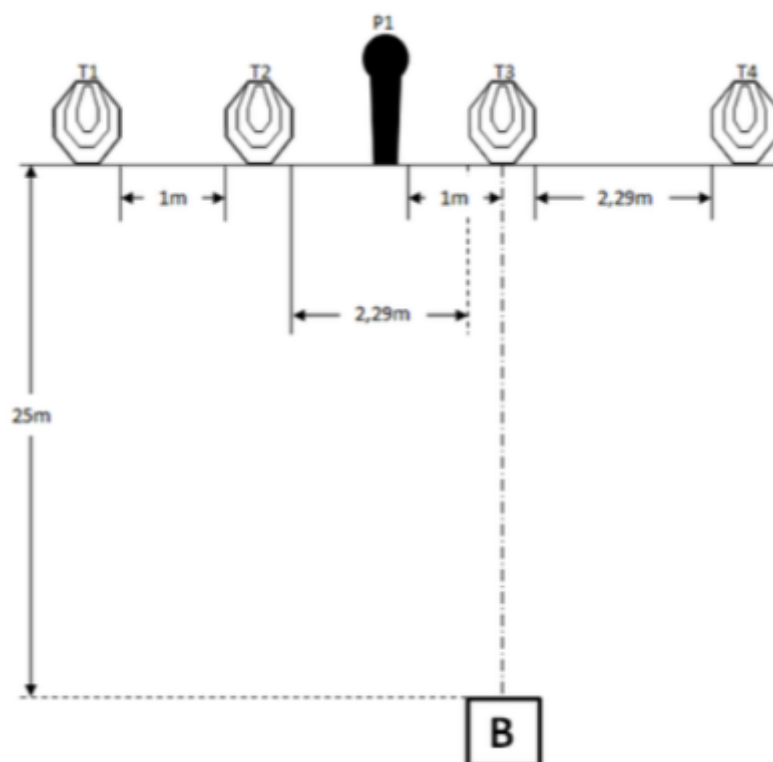

4. Stage 4

CoF	Comstock - Short	Points	45 p
Targets	4 paper, 1 popper, Total 5 targets	Min rounds	9
Firearm	Mini Rifle	Match-%	23.08%

Procedure	After the audible start signal engage.
Starting position	Standing erect in area "B", stock touching the competitor at hip level.
Firearm ready condition	Loaded (Option 1).
Start on	Audible signal
Stop on	Last shot
Penalties	As per current edition of rules
Safety angles	L/R
Setup notes