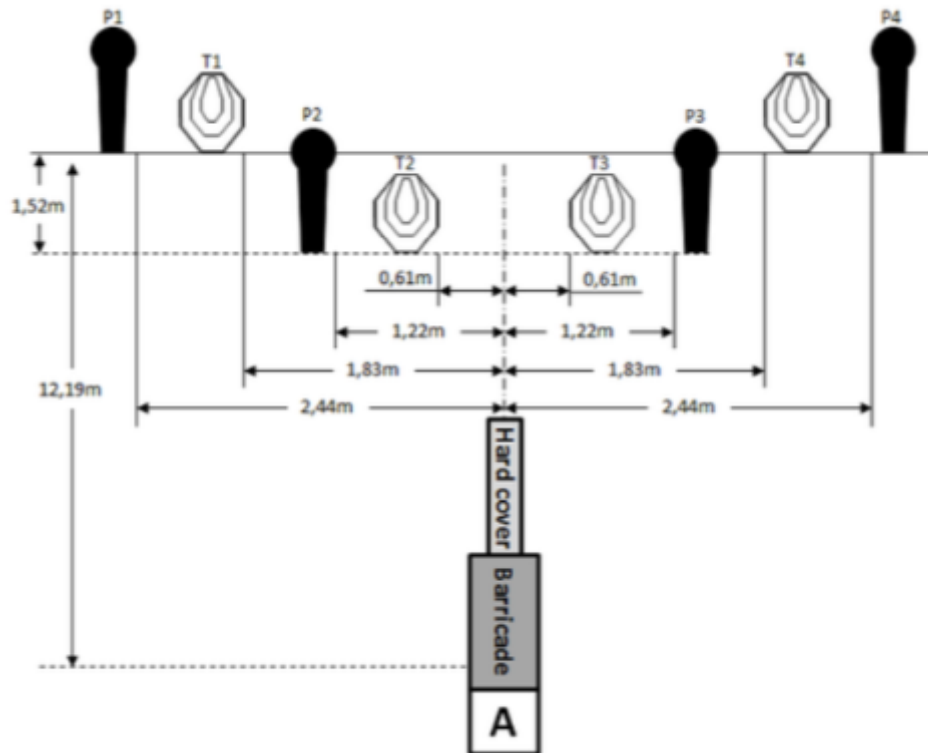

1. Stage 1

CoF	Comstock - Medium	Points	60 p
Targets	4 paper, 4 popper, Total 8 targets	Min rounds	12
Firearm	Mini Rifle	Match-%	30.77%

Procedure	After the audible start signal engage.
Starting position	Standing erect in area "A", facing center of barricade, stock touching the competitor at hip level.
Firearm ready condition	Loaded (Option 1).
Start on	Audible signal
Stop on	Last shot
Penalties	As per current edition of rules
Safety angles	L/R
Setup notes	

2. Stage 2

CoF	Comstock - Medium	Points	60 p
Targets	4 paper, 4 popper, Total 8 targets	Min rounds	12
Firearm	Mini Rifle	Match-%	30.77%

Procedure	After the audible start signal engage.
Starting position	Standing erect in area "A", stock touching the competitor at hip level.
Firearm ready condition	Loaded (Option 1).
Start on	Audible signal
Stop on	Last shot
Penalties	As per current edition of rules
Safety angles	L/R
Setup notes	

3. Stage 3

CoF	Comstock - Short	Points	30 p
Targets	2 paper, 2 popper, Total 4 targets	Min rounds	6
Firearm	Mini Rifle	Match-%	15.38%

Procedure	Rifle pointing downrange will be located on the "X" in between hands. The rifle must lie flat on one side and may not be propped up in any artificial manner. After the audible start signal engage.
Starting position	Seated in area "A", facing downrange with both hands on top of a table palms flat.
Firearm ready condition	Loaded with chamber empty and bolt closed (Option 2).
Start on	Audible signal
Stop on	Last shot
Penalties	As per current edition of rules
Safety angles	L/R
Setup notes	