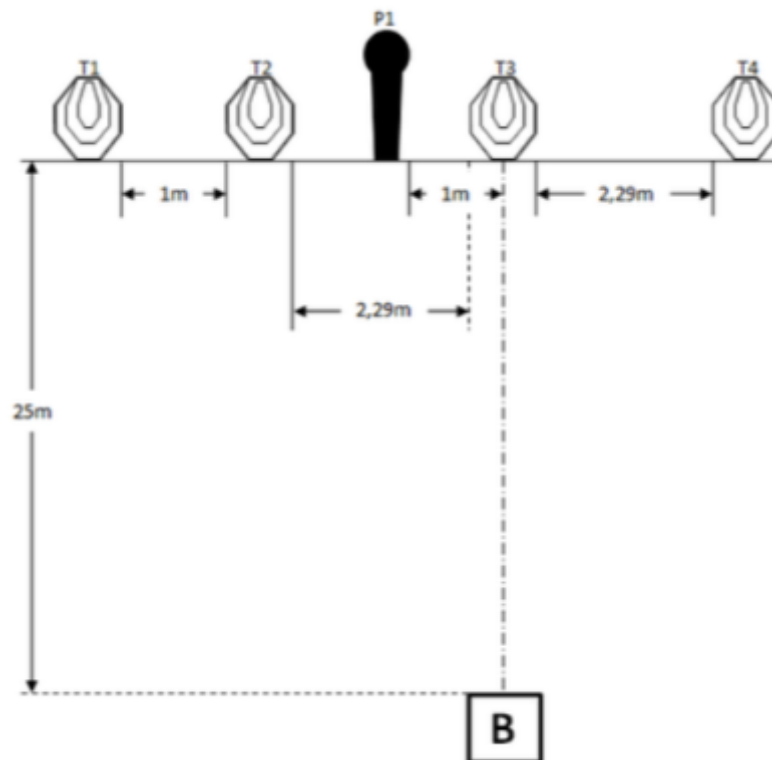

4. Stage 4

CoF	Comstock - Short	Points	45 p
Targets	4 paper, 1 popper, Total 5 targets	Min rounds	9
Firearm	Mini Rifle	Match-%	23.08%

Procedure	After the audible start signal engage.
Starting position	Standing erect in area "B", stock touching the competitor at hip level.
Firearm ready condition	Loaded (Option 1).
Start on	Audible signal
Stop on	Last shot
Penalties	As per current edition of rules
Safety angles	L/R
Setup notes