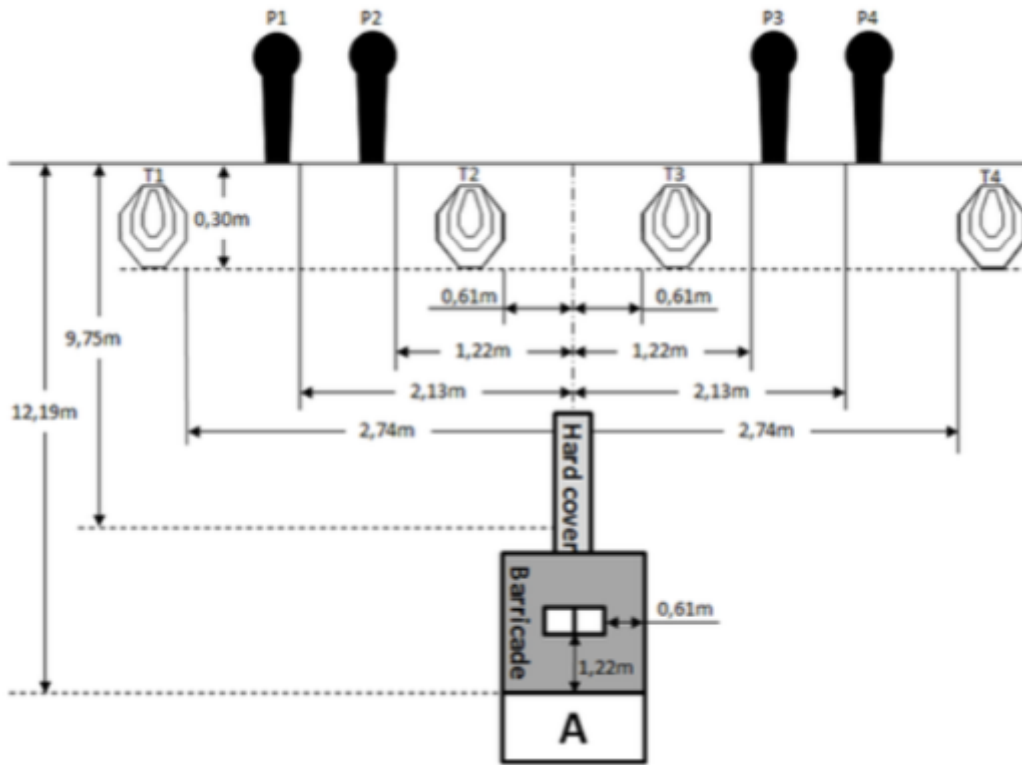

1. Stage 1

CoF	Comstock - Medium	Points	60 p
Targets	4 paper, 4 popper, Total 8 targets	Min rounds	12
Firearm	Mini Rifle	Match-%	30.77%

Procedure	After the audible start signal engage.
Starting position	Standing erect in area "A", facing center of barricade, stock touching the competitor at hip level.
Firearm ready condition	Loaded (Option 1).
Start on	Audible signal
Stop on	Last shot
Penalties	As per current edition of rules
Safety angles	L/R
Setup notes	

2. Stage 2

CoF	Comstock - Medium	Points	60 p
Targets	4 paper, 4 popper, Total 8 targets	Min rounds	12
Firearm	Mini Rifle	Match-%	30.77%

Procedure	After the audible start signal engage.
Starting position	Standing erect in area "A", stock touching the competitor at hip level.
Firearm ready condition	Loaded (Option 1).
Start on	Audible signal
Stop on	Last shot
Penalties	As per current edition of rules
Safety angles	L/R
Setup notes	

3. Stage 3

CoF	Comstock - Short	Points	30 p
Targets	2 paper, 2 popper, Total 4 targets	Min rounds	6
Firearm	Mini Rifle	Match-%	15.38%

Procedure	Rifle pointing downrange will be located on the "X" in between hands. The rifle must lie flat on one side and may not be propped up in any artificial manner. After the audible start signal engage.
Starting position	Seated in area "A", facing downrange with both hands on top of a table palms flat.
Firearm ready condition	Loaded with chamber empty and bolt closed (Option 2).
Start on	Audible signal
Stop on	Last shot
Penalties	As per current edition of rules
Safety angles	L/R
Setup notes	