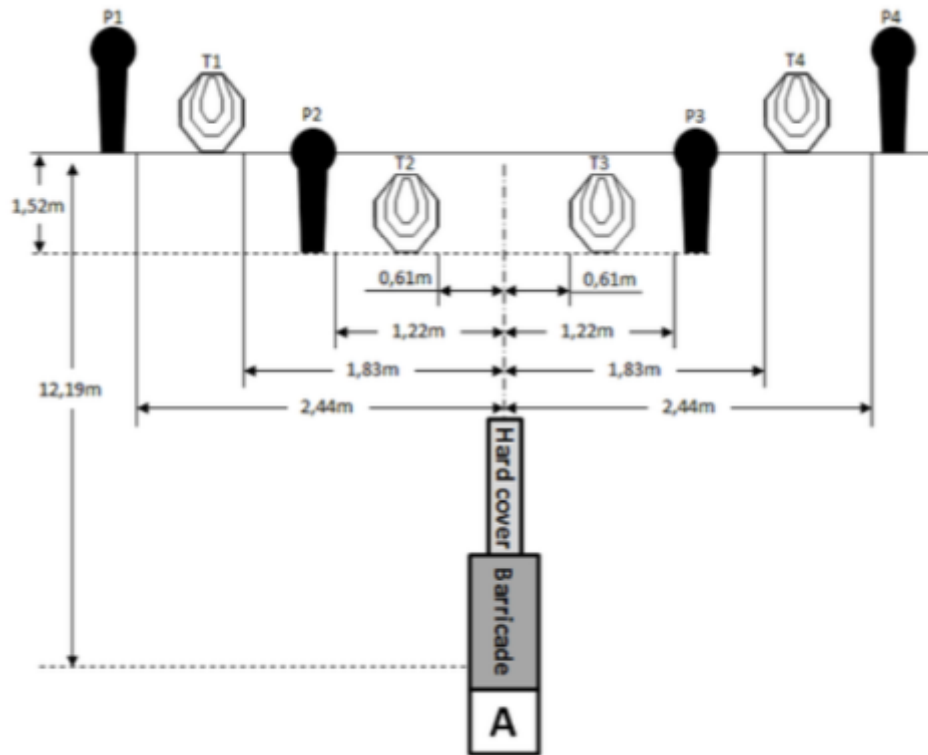

1. Stage 1

CoF	Comstock - Medium	Points	60 p
Targets	4 paper, 4 popper, Total 8 targets	Min rounds	12
Firearm	Mini Rifle	Match-%	30.77%

Procedure	After the audible start signal engage.
Starting position	Standing erect in area "A", facing center of barricade, stock touching the competitor at hip level.
Firearm ready condition	Loaded (Option 1).
Start on	Audible signal
Stop on	Last shot
Penalties	As per current edition of rules
Safety angles	L/R
Setup notes	

2. Stage 2

CoF	Comstock - Medium	Points	60 p
Targets	4 paper, 4 popper, Total 8 targets	Min rounds	12
Firearm	Mini Rifle	Match-%	30.77%

Procedure	After the audible start signal engage.
Starting position	Standing erect in area "A", stock touching the competitor at hip level.
Firearm ready condition	Loaded (Option 1).
Start on	Audible signal
Stop on	Last shot
Penalties	As per current edition of rules
Safety angles	L/R
Setup notes	

3. Stage 3

CoF	Comstock - Short	Points	30 p
Targets	2 paper, 2 popper, Total 4 targets	Min rounds	6
Firearm	Mini Rifle	Match-%	15.38%

Procedure	Rifle pointing downrange will be located on the "X" in between hands. The rifle must lie flat on one side and may not be propped up in any artificial manner. After the audible start signal engage.
Starting position	Seated in area "A", facing downrange with both hands on top of a table palms flat.
Firearm ready condition	Loaded with chamber empty and bolt closed (Option 2).
Start on	Audible signal
Stop on	Last shot
Penalties	As per current edition of rules
Safety angles	L/R
Setup notes	