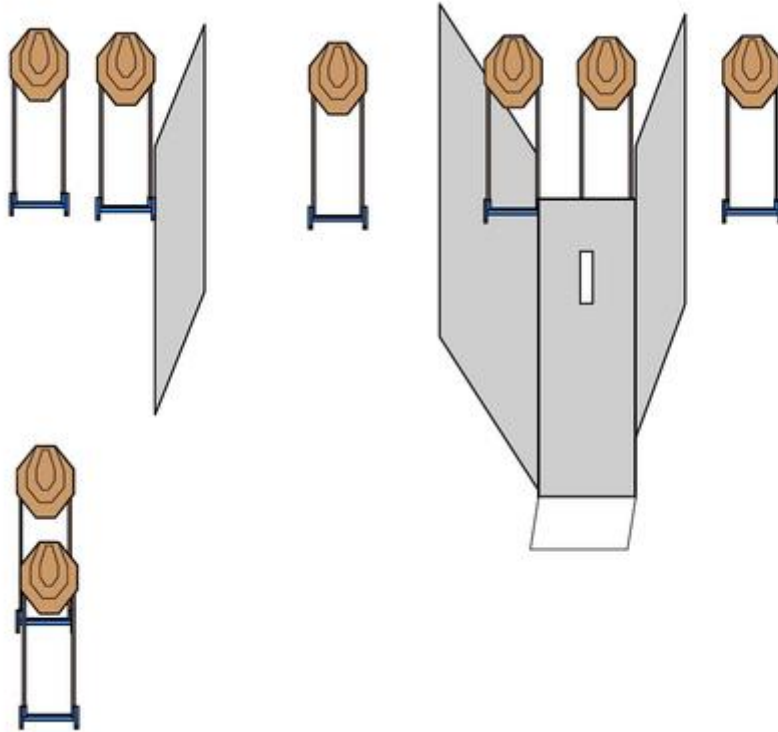

1. One

| | | | |
|---------|--------------------------|------------|--------|
| CoF | Comstock - Medium | Points | 80 p |
| Targets | 8 paper, Total 8 targets | Min rounds | 16 |
| Firearm | Handgun | Match-% | 20.00% |