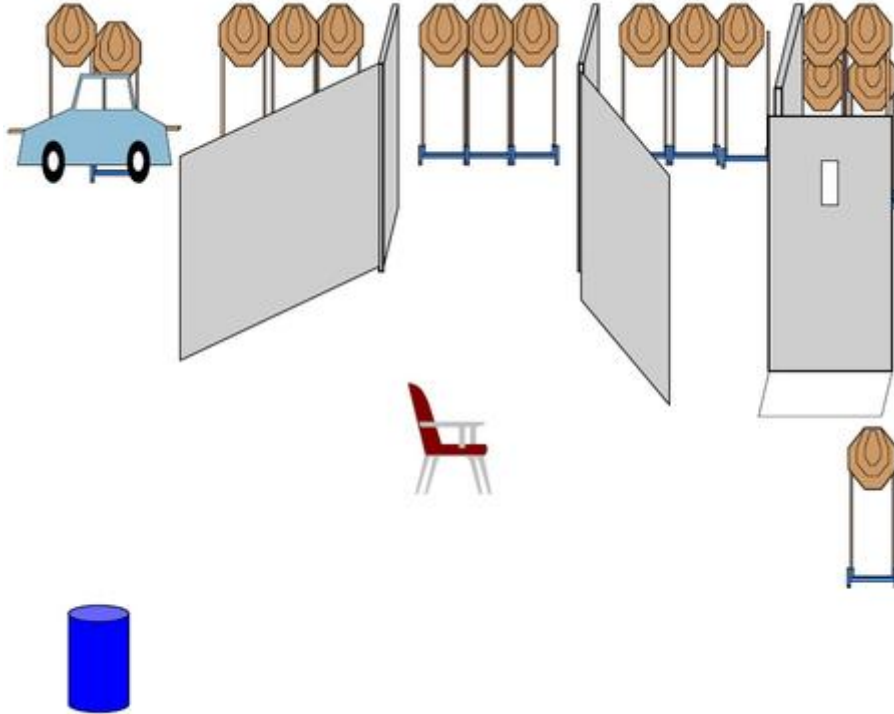

3. Three

CoF	Comstock - Long	Points	160 p
Targets	16 paper, Total 16 targets	Min rounds	32
Firearm	Handgun	Match-%	40.00%

Procedure	Oladdat vapen sittande på stol hander på knan, snore på tunna aktiverar vagn.
Starting position	
Firearm ready condition	
Start on	Audible signal
Stop on	Last shot
Penalties	As per current edition of rules
Safety angles	L/R
Setup notes