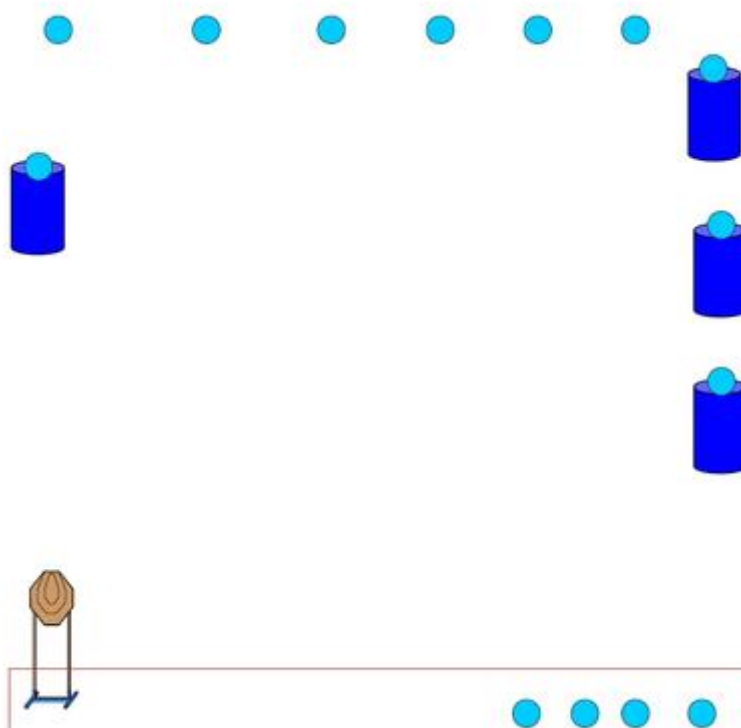

2. Two

CoF	Comstock - Medium	Points	80 p
Targets	1 paper, 14 plates, Total 15 targets	Min rounds	16
Firearm	Handgun	Match-%	20.00%

Procedure	LSH tar mot marking
Starting position	
Firearm ready condition	
Start on	Audible signal
Stop on	Last shot
Penalties	As per current edition of rules
Safety angles	L/R
Setup notes