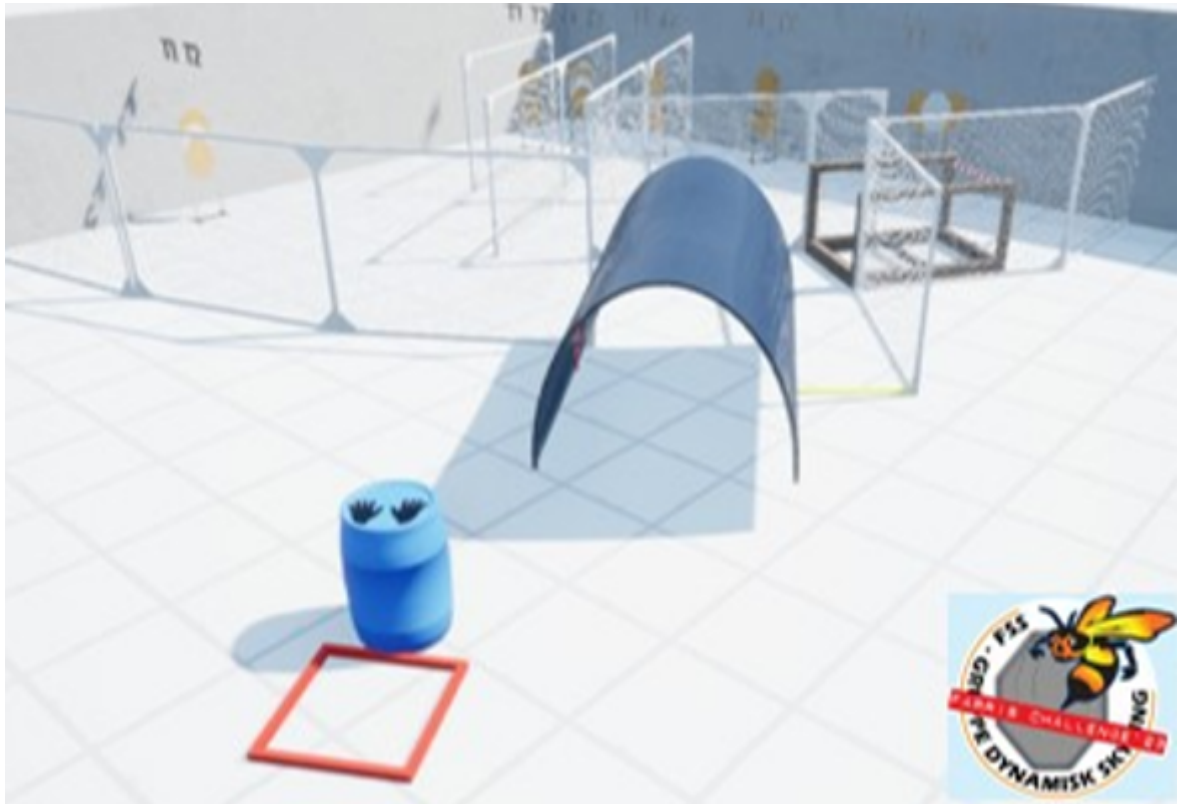

1. Stage 1 på bane 5

CoF	Comstock - Medium	Points	120 p
Targets	12 paper, 3 no-shoot, Total 12 targets	Min rounds	24
Firearm	Handgun	Match-%	18.75%

Procedure	On signal engage all targets from within demarcated area
Starting position	Standing with both hands on barrel as demonstrated by RO
Firearm ready condition	Gun loaded and holstered
Start on	Audible signal
Stop on	Last shot
Penalties	As per current edition of rules
Safety angles	L is 90 degree angle and R as marked with red and white ribbon
Setup notes	

2. Stage 2 på bane 5

CoF	Comstock - Short	Points	60 p
Targets	6 paper, 2 no-shoot, Total 6 targets	Min rounds	12
Firearm	Handgun	Match-%	9.38%

Procedure	On signal engage all targets. The kettlebell must be moved from position A to position B during the course of fire. Kettlebell must be at position B before last shot.
Starting position	Standing behind the table as demonstrated by RO
Firearm ready condition	Gun unloaded on table. Slide or cylinder in closed position.
Start on	Audible signal
Stop on	Last shot
Penalties	As per current edition of rules
Safety angles	L and R as marked with red and white ribbon
Setup notes	

3. Stage 3 på bane 10

CoF	Comstock - Medium	Points	120 p
Targets	11 paper, 2 popper, 7 no-shoot, Total 13 targets	Min rounds	24
Firearm	Handgun	Match-%	18.75%

Procedure	On signal engage all targets from within demarcated area
Starting position	Heels touching mark on concrete, as demonstrated by RO
Firearm ready condition	Gun loaded and holstered
Start on	Audible signal
Stop on	Last shot
Penalties	As per current edition of rules
Safety angles	L and R as marked with red and white ribbon
Setup notes	