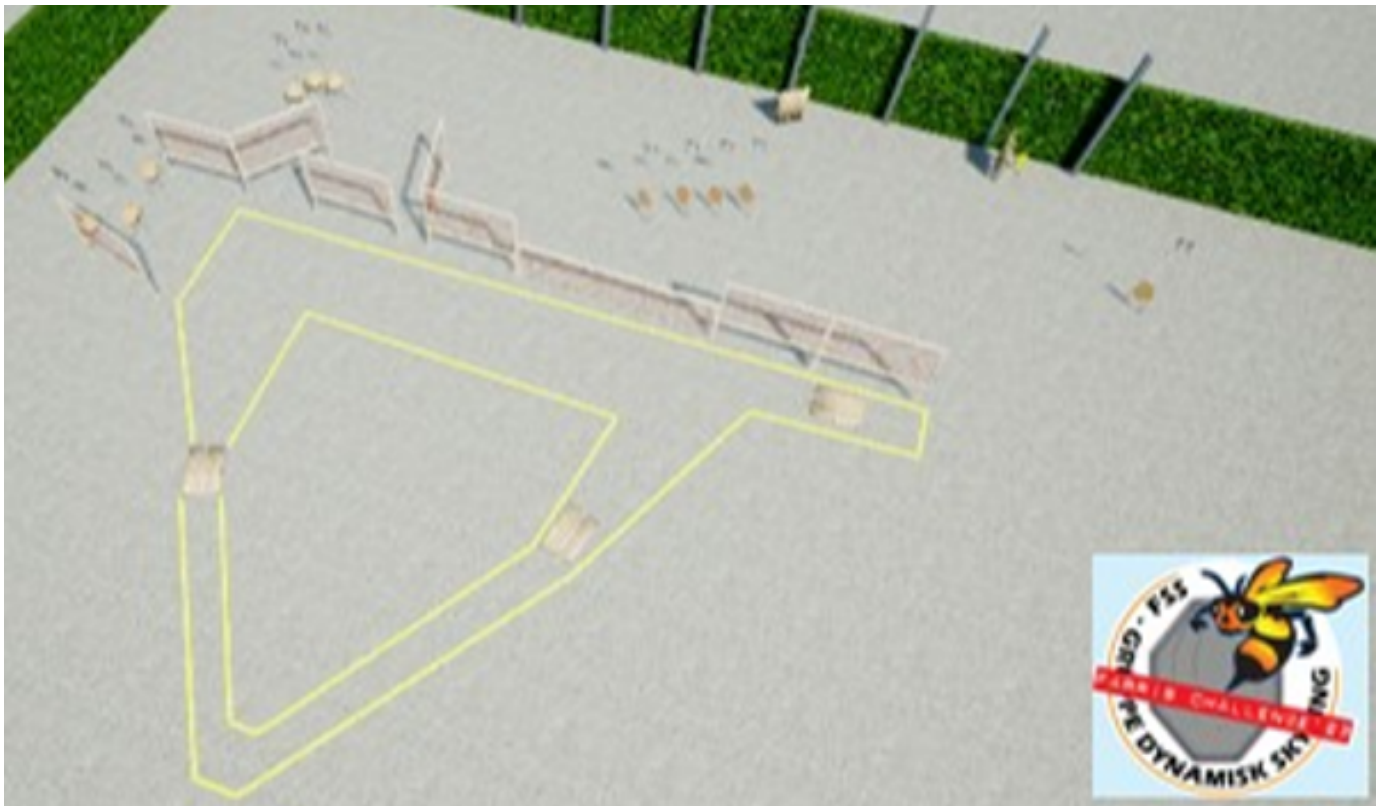

1. Stage 1 på bane 5

CoF	Comstock - Medium	Points	120 p
Targets	12 paper, 3 no-shoot, Total 12 targets	Min rounds	24
Firearm	Handgun	Match-%	18.75%

Procedure	On signal engage all targets from within demarcated area
Starting position	Standing with both hands on barrel as demonstrated by RO
Firearm ready condition	Gun loaded and holstered
Start on	Audible signal
Stop on	Last shot
Penalties	As per current edition of rules
Safety angles	L is 90 degree angle and R as marked with red and white ribbon
Setup notes	

2. Stage 2 på bane 5

CoF	Comstock - Short	Points	60 p
Targets	6 paper, 2 no-shoot, Total 6 targets	Min rounds	12
Firearm	Handgun	Match-%	9.38%

Procedure	On signal engage all targets. The kettlebell must be moved from position A to position B during the course of fire. Kettlebell must be at position B before last shot.
Starting position	Standing behind the table as demonstrated by RO
Firearm ready condition	Gun unloaded on table. Slide or cylinder in closed position.
Start on	Audible signal
Stop on	Last shot
Penalties	As per current edition of rules
Safety angles	L and R as marked with red and white ribbon
Setup notes	

3. Stage 3 på bane 10

CoF	Comstock - Medium	Points	120 p
Targets	11 paper, 2 popper, 7 no-shoot, Total 13 targets	Min rounds	24
Firearm	Handgun	Match-%	18.75%

Procedure	On signal engage all targets from within demarcated area
Starting position	Heels touching mark on concrete, as demonstrated by RO
Firearm ready condition	Gun loaded and holstered
Start on	Audible signal
Stop on	Last shot
Penalties	As per current edition of rules
Safety angles	L and R as marked with red and white ribbon
Setup notes	