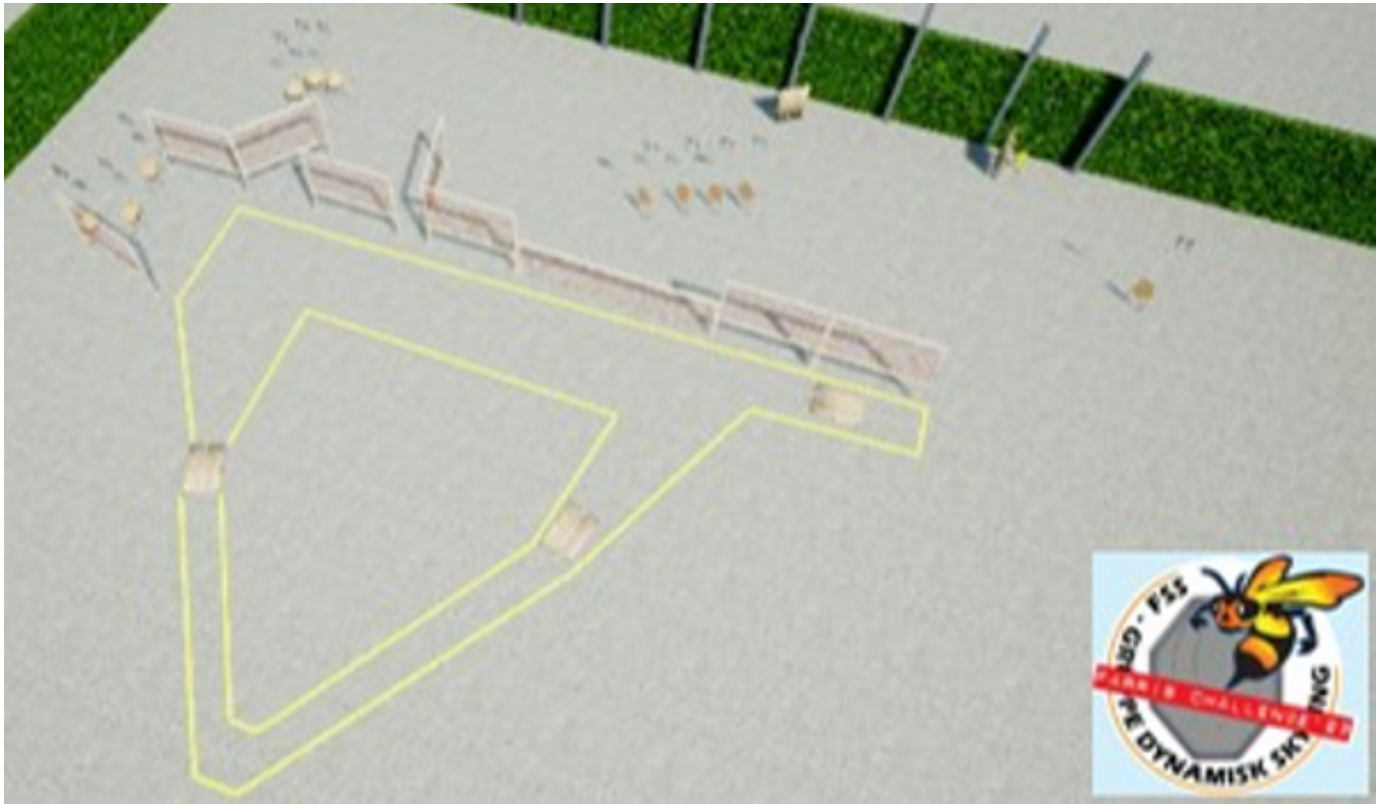

1. Stage 1 på bane 5

CoF	Comstock - Medium	Points	120 p
Targets	12 paper, 3 no-shoot, Total 12 targets	Min rounds	24
Firearm	Handgun	Match-%	18.75%

Procedure	On signal engage all targets from within demarcated area
Starting position	Standing with both hands on barrel as demonstrated by RO
Firearm ready condition	Gun loaded and holstered
Start on	Audible signal
Stop on	Last shot
Penalties	As per current edition of rules
Safety angles	L is 90 degree angle and R as marked with red and white ribbon
Setup notes	

2. Stage 2 på bane 5

CoF	Comstock - Short	Points	60 p
Targets	6 paper, 2 no-shoot, Total 6 targets	Min rounds	12
Firearm	Handgun	Match-%	9.38%

Procedure	On signal engage all targets. The kettlebell must be moved from position A to position B during the course of fire. Kettlebell must be at position B before last shot.
Starting position	Standing behind the table as demonstrated by RO
Firearm ready condition	Gun unloaded on table. Slide or cylinder in closed position.
Start on	Audible signal
Stop on	Last shot
Penalties	As per current edition of rules
Safety angles	L and R as marked with red and white ribbon
Setup notes	

3. Stage 3 på bane 10

CoF	Comstock - Medium	Points	120 p
Targets	11 paper, 2 popper, 7 no-shoot, Total 13 targets	Min rounds	24
Firearm	Handgun	Match-%	18.75%

Procedure	On signal engage all targets from within demarcated area
Starting position	Heels touching mark on concrete, as demonstrated by RO
Firearm ready condition	Gun loaded and holstered
Start on	Audible signal
Stop on	Last shot
Penalties	As per current edition of rules
Safety angles	L and R as marked with red and white ribbon
Setup notes	