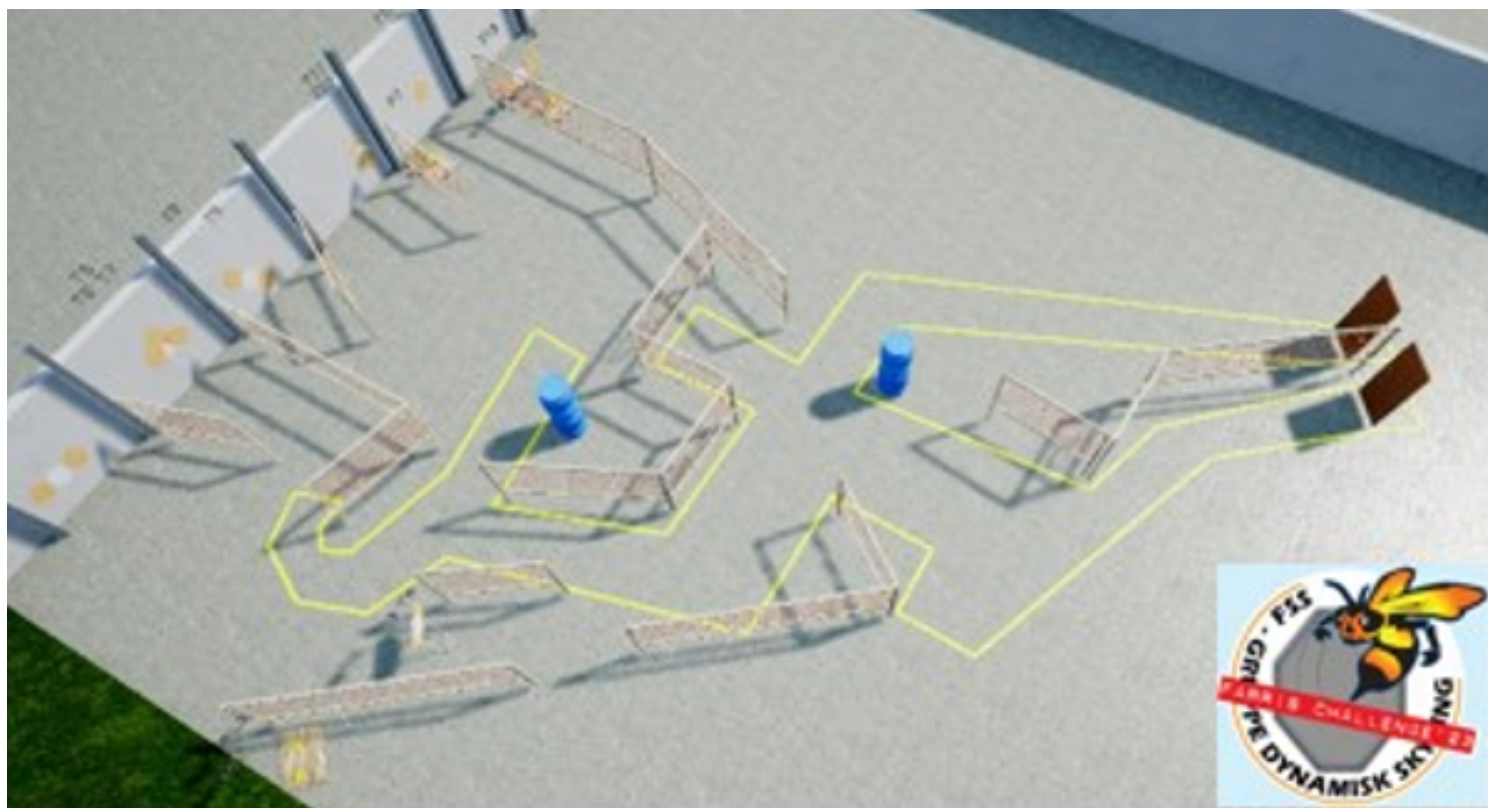

6. Stage 6 på bane 12

CoF	Comstock - Long	Points	160 p
Targets	14 paper, 2 popper, 2 plates, 5 no-shoot, Total 18 targets	Min rounds	32
Firearm	Handgun	Match-%	25.00%

Procedure	On signal engage all targets from within demarcated area after entering the demarcated area using the door chosen by the shooter
Starting position	Standing behind red or blue door. Hands touching mark as demonstrated by RO
Firearm ready condition	Gun loaded and holstered
Start on	Audible signal
Stop on	Last shot
Penalties	As per current edition of rules
Safety angles	L and R as marked with red and white ribbon
Setup notes