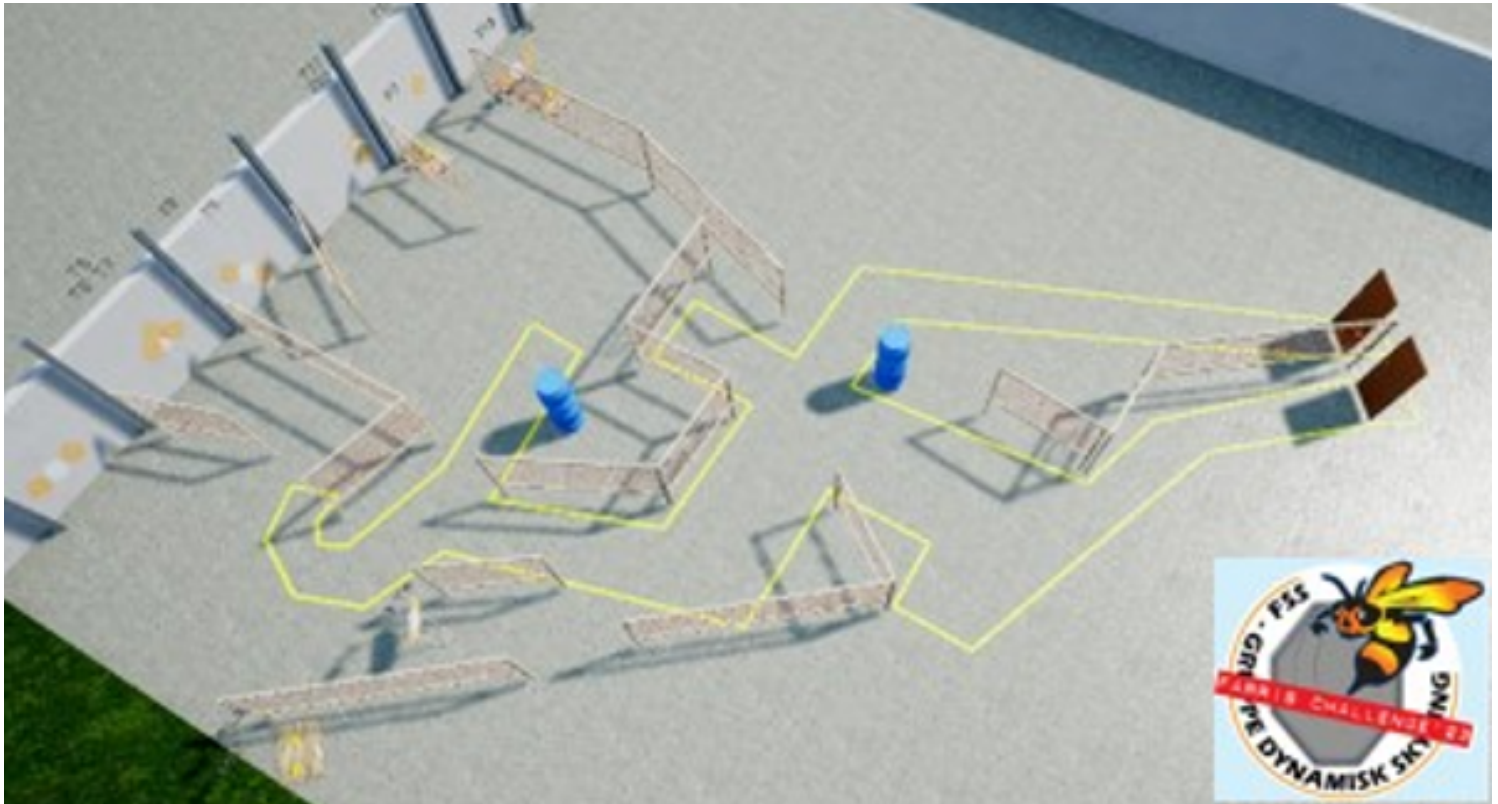

6. Stage 6 på bane 12

CoF	Comstock - Long	Points	160 p
Targets	14 paper, 2 popper, 2 plates, 5 no-shoot, Total 18 targets	Min rounds	32
Firearm	Handgun	Match-%	25.00%

Procedure	On signal engage all targets from within demarcated area after entering the demarcated area using the door chosen by the shooter
Starting position	Standing behind red or blue door. Hands touching mark as demonstrated by RO
Firearm ready condition	Gun loaded and holstered
Start on	Audible signal
Stop on	Last shot
Penalties	As per current edition of rules
Safety angles	L and R as marked with red and white ribbon
Setup notes