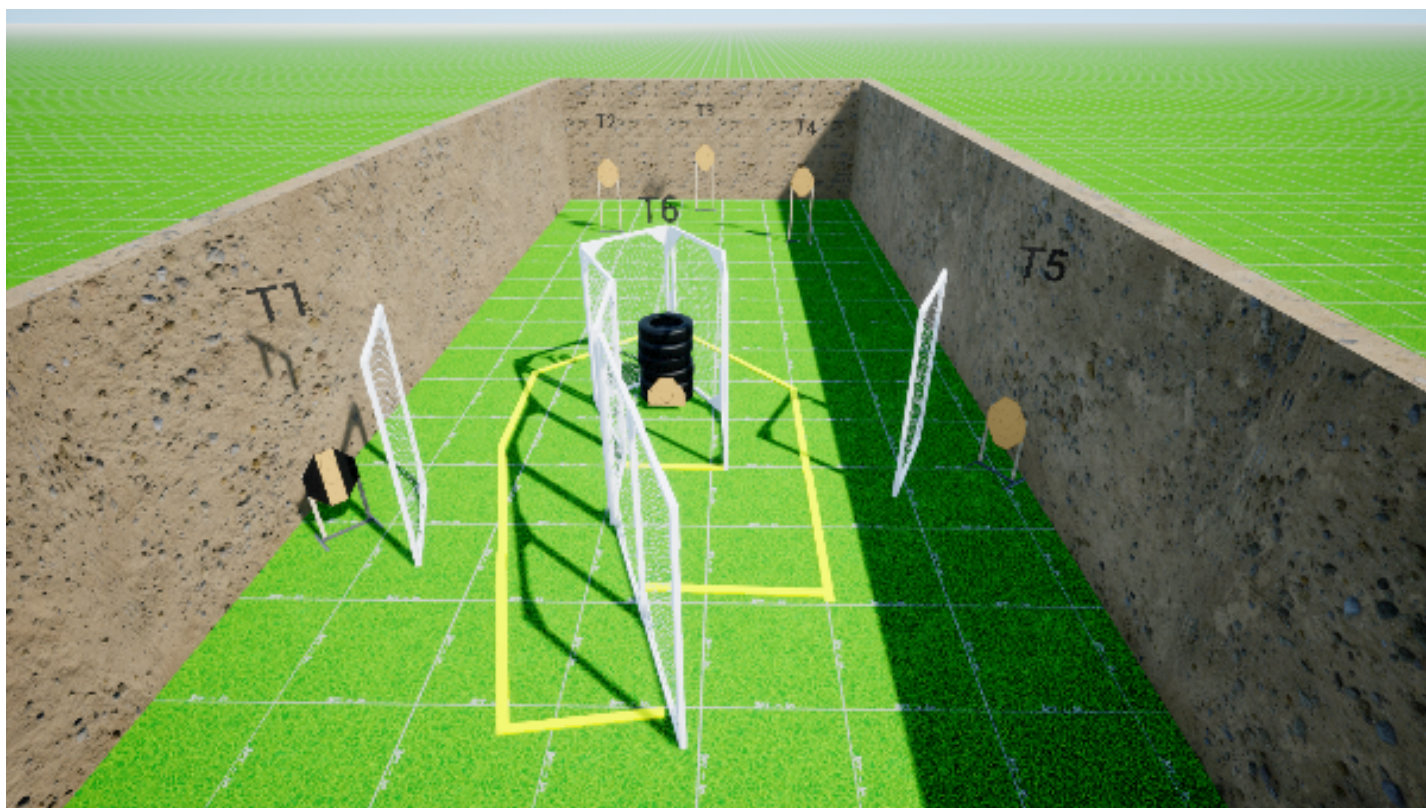

4. D-banan

CoF	Comstock - Short	Points	60 p
Targets	6 paper, Total 6 targets	Min rounds	12
Firearm	Handgun	Match-%	7.36%

Procedure	On signal, engage targets
Starting position	Standing
Firearm ready condition	Loaded and holstered
Start on	Audible signal
Stop on	Last shot
Penalties	As per current edition of rules
Safety angles	Flag to the left and right.
Setup notes