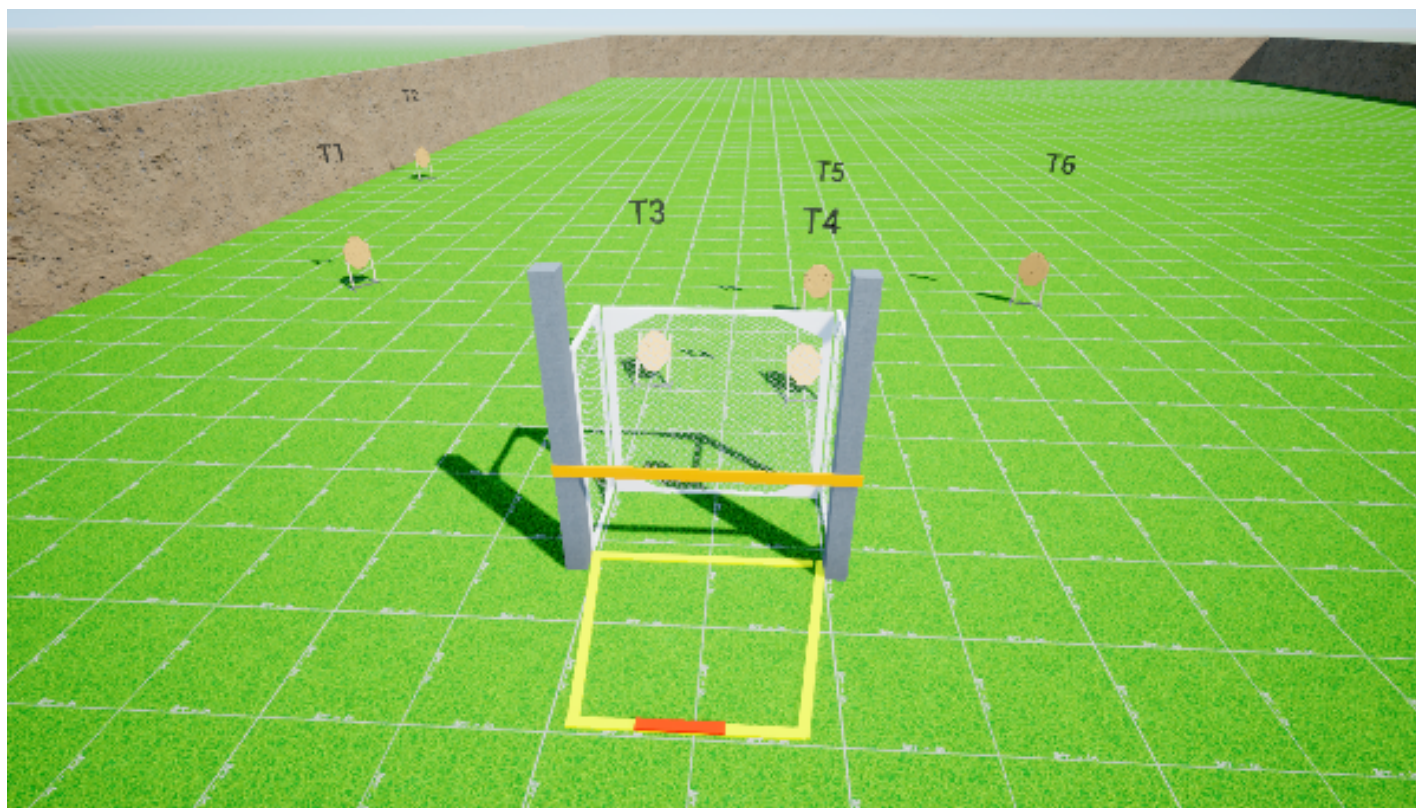

6. 50 m banan

CoF	Comstock - Short	Points	60 p
Targets	6 paper, 1 no-shoot, Total 6 targets	Min rounds	12
Firearm	Handgun	Match-%	7.36%

Procedure	On signal, engage targets.
Starting position	Standing, heels touching mark as demonstrated by RO
Firearm ready condition	Empty chamber, magazine inserted
Start on	Audible signal
Stop on	Last shot
Penalties	As per current edition of rules
Safety angles	Flag to the left and right.
Setup notes