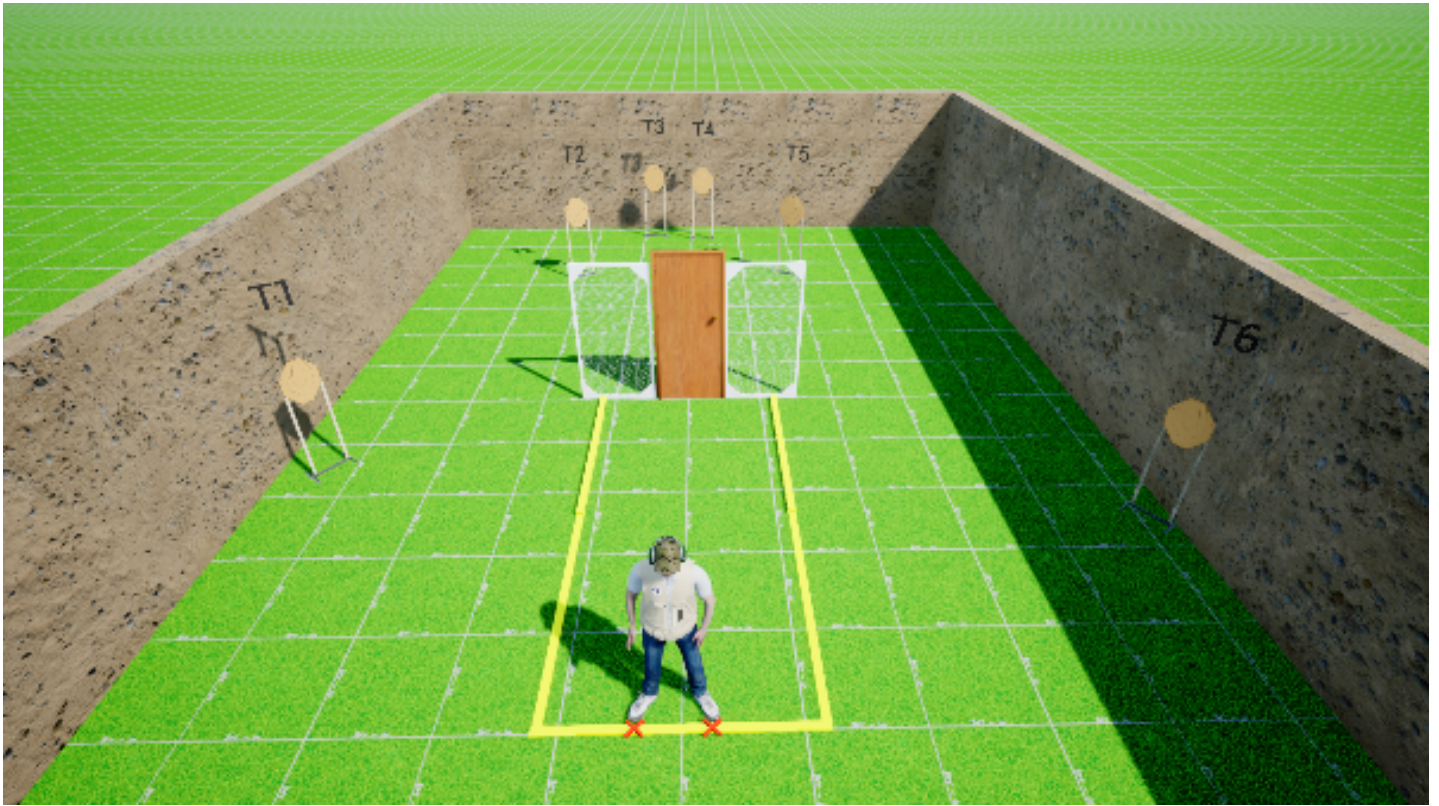

3. E-banan

CoF	Comstock - Short	Points	60 p
Targets	6 paper, Total 6 targets	Min rounds	12
Firearm	Handgun	Match-%	7.36%

Procedure	On signal, engage targets
Starting position	Standing facing up range, toes touching marks as shown by RO
Firearm ready condition	Loaded and holstered
Start on	Audible signal
Stop on	Last shot
Penalties	As per current edition of rules
Safety angles	Flag to the left and right.
Setup notes