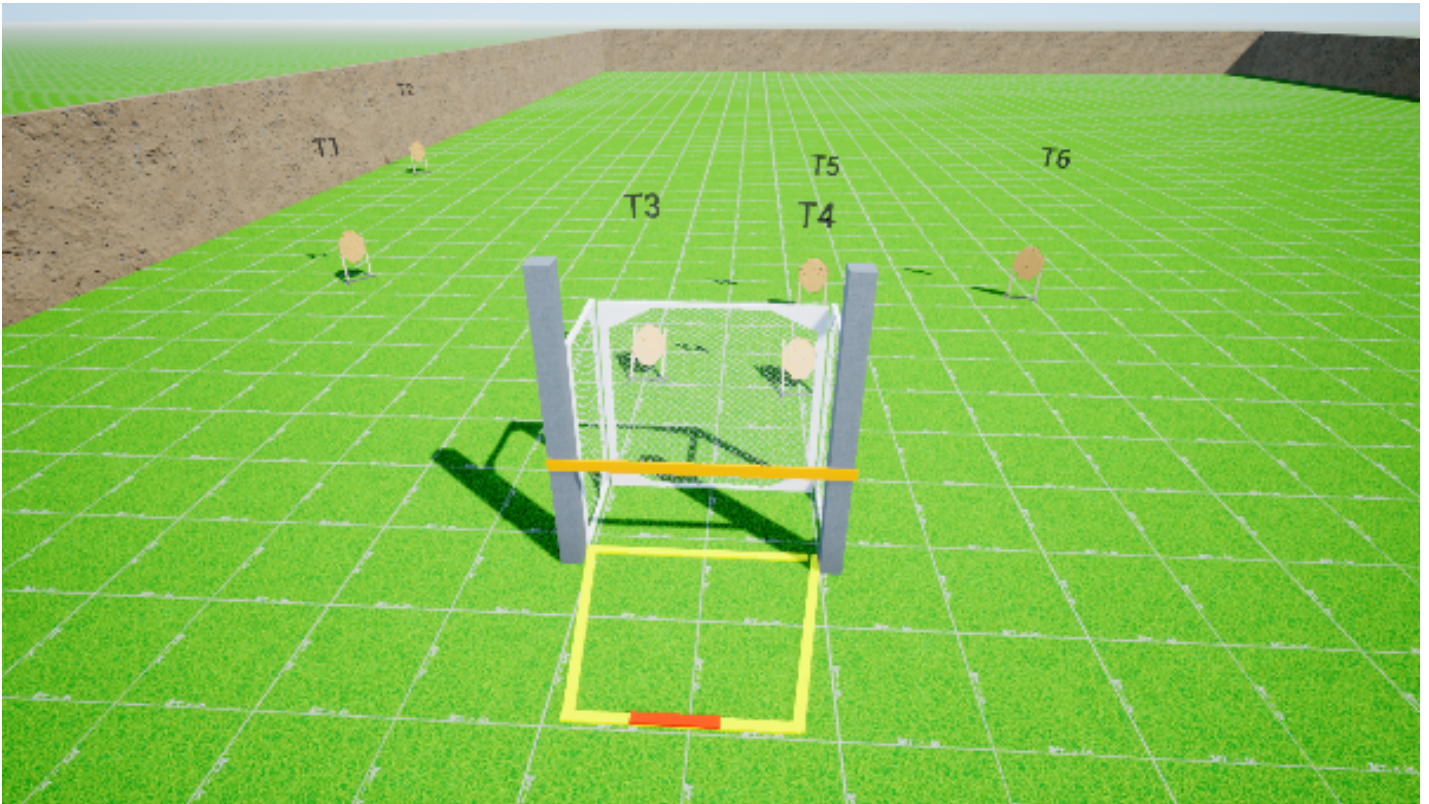

6. 50 m banan

CoF	Comstock - Short	Points	60 p
Targets	6 paper, 1 no-shoot, Total 6 targets	Min rounds	12
Firearm	Handgun	Match-%	7.36%

Procedure	On signal, engage targets.
Starting position	Standing, heels touching mark as demonstrated by RO
Firearm ready condition	Empty chamber, magazine inserted
Start on	Audible signal
Stop on	Last shot
Penalties	As per current edition of rules
Safety angles	Flag to the left and right.
Setup notes