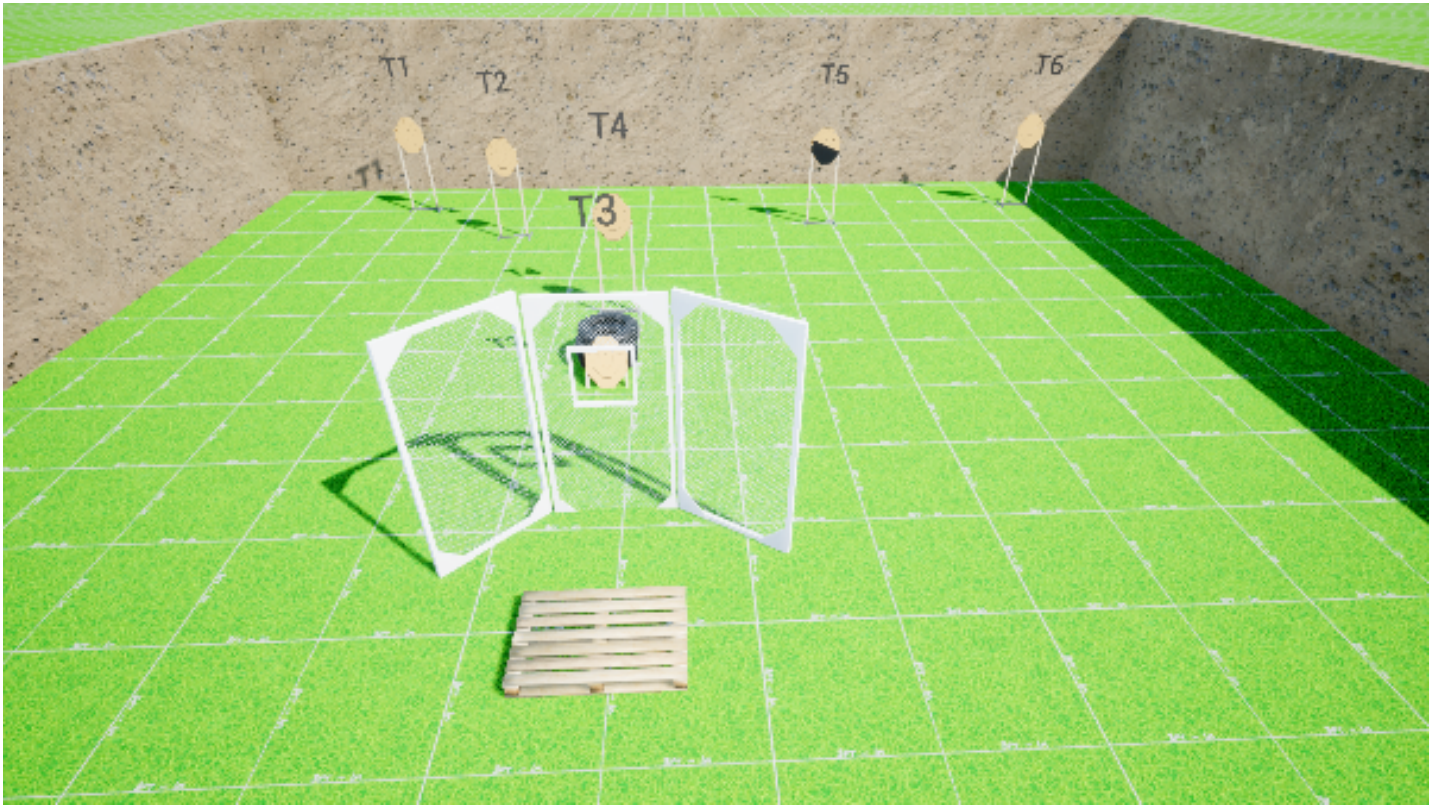

9. F-banan

CoF	Comstock - Short	Points	60 p
Targets	6 paper, 1 no-shoot, Total 6 targets	Min rounds	12
Firearm	Handgun	Match-%	7.36%

Procedure	On signal, engage targets through aperture from pallet.
Starting position	Standing on pallet
Firearm ready condition	Loaded and holstered
Start on	Audible signal
Stop on	Last shot
Penalties	As per current edition of rules
Safety angles	Flag to the left and right.
Setup notes