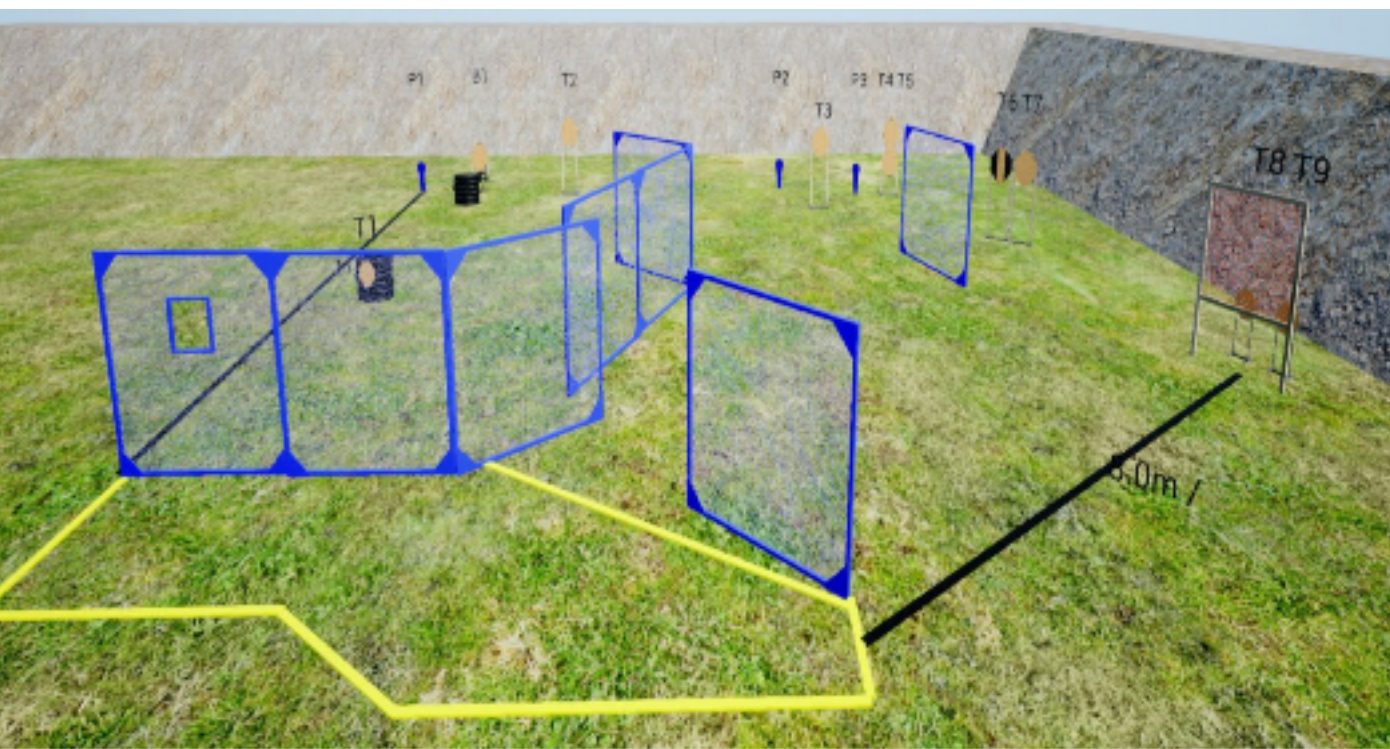

1. A-banan

CoF	Comstock - Long	Points	160 p
Targets	15 paper, 1 popper, 1 plates, 1 no-shoot, Total 17 targets	Min rounds	32
Firearm	Handgun	Match-%	19.63%

Procedure	On signal engage targets. P1 activates moving target S1 which will stay visible at rest
Starting position	Standing
Firearm ready condition	Loaded and holstered
Start on	Audible signal
Stop on	Last shot
Penalties	As per current edition of rules
Safety angles	Flag to the left and right.
Setup notes	

2. B-banan

CoF	Comstock - Medium	Points	115 p
Targets	10 paper, 3 popper, 2 no-shoot, Total 13 targets	Min rounds	23
Firearm	Handgun	Match-%	14.11%

Procedure	On signal, engage targets. Popper 1 activates moving target B1, which will stay visible at rest.
Starting position	Standing
Firearm ready condition	Loaded and holstered
Start on	Audible signal
Stop on	Last shot
Penalties	As per current edition of rules
Safety angles	Flag to the left and right.
Setup notes	

3. E-banan

CoF	Comstock - Short	Points	60 p
Targets	6 paper, Total 6 targets	Min rounds	12
Firearm	Handgun	Match-%	7.36%

Procedure	On signal, engage targets
Starting position	Standing facing up range, toes touching marks as shown by RO
Firearm ready condition	Loaded and holstered
Start on	Audible signal
Stop on	Last shot
Penalties	As per current edition of rules
Safety angles	Flag to the left and right.
Setup notes	