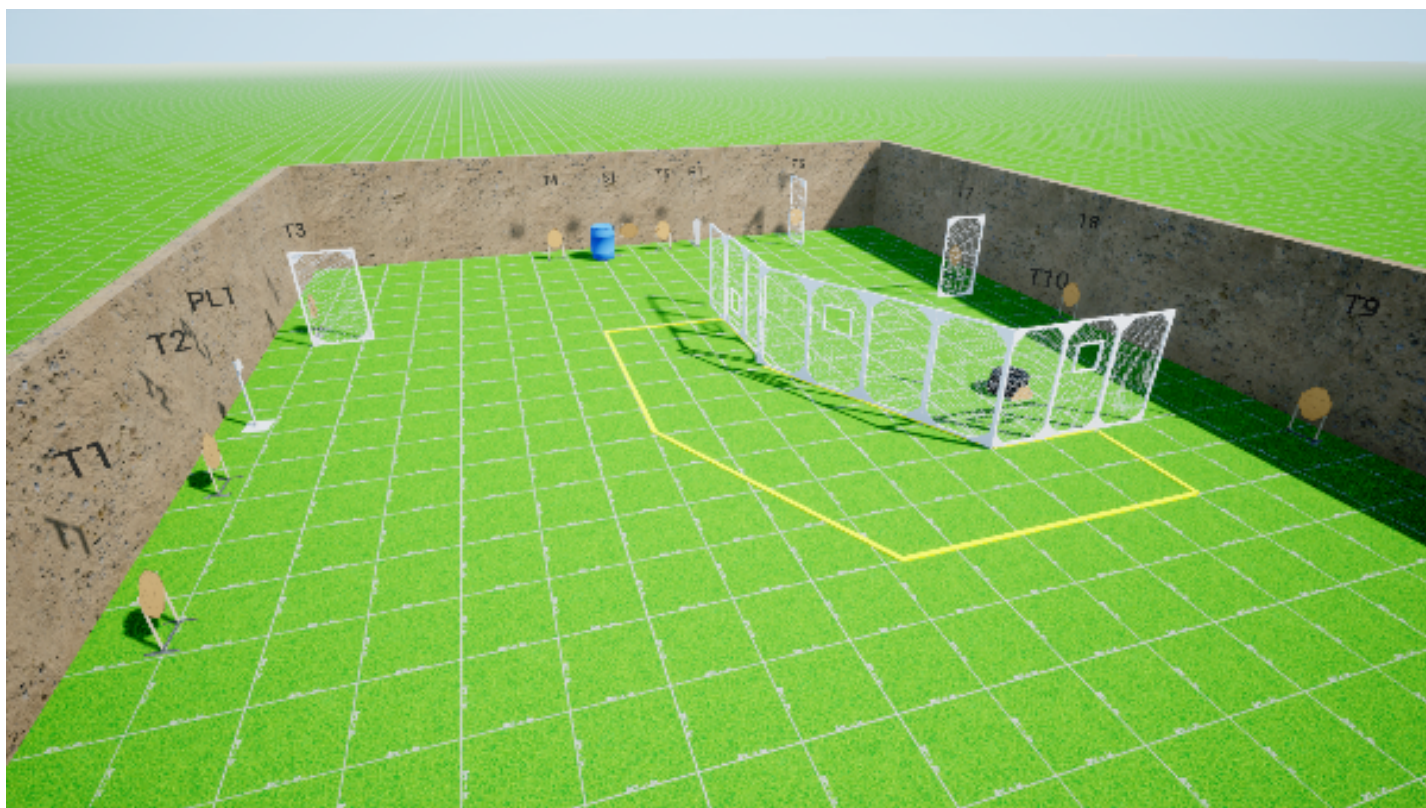

5. C-banan

CoF	Comstock - Medium	Points	120 p
Targets	11 paper, 1 popper, 1 plates, 1 no-shoot, Total 13 targets	Min rounds	24
Firearm	Handgun	Match-%	14.72%

Procedure	On signal, engage targets. Popper 1 activates moving target S1, which will stay visible at rest
Starting position	Standing
Firearm ready condition	Loaded and holstered
Start on	Audible signal
Stop on	Last shot
Penalties	As per current edition of rules
Safety angles	Flag to the left and right.
Setup notes