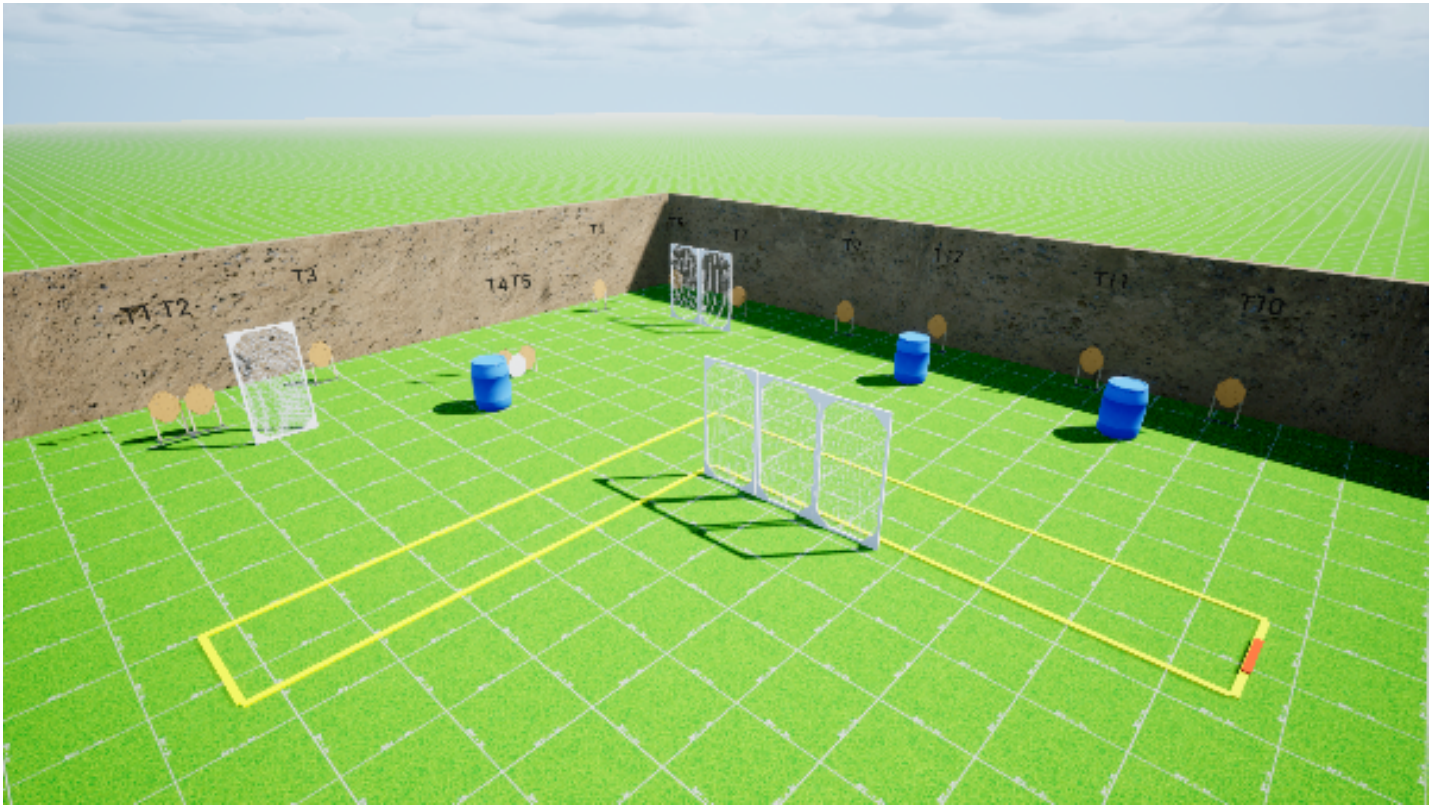

7. Bakom 50 m banan

CoF	Comstock - Medium	Points	120 p
Targets	12 paper, 1 no-shoot, Total 12 targets	Min rounds	24
Firearm	Handgun	Match-%	14.72%

Procedure	On signal, engage targets
Starting position	Standing, heels touching mark as demonstrated by RO
Firearm ready condition	Loaded and holstered
Start on	Audible signal
Stop on	Last shot
Penalties	As per current edition of rules
Safety angles	Flag to the left and right.
Setup notes