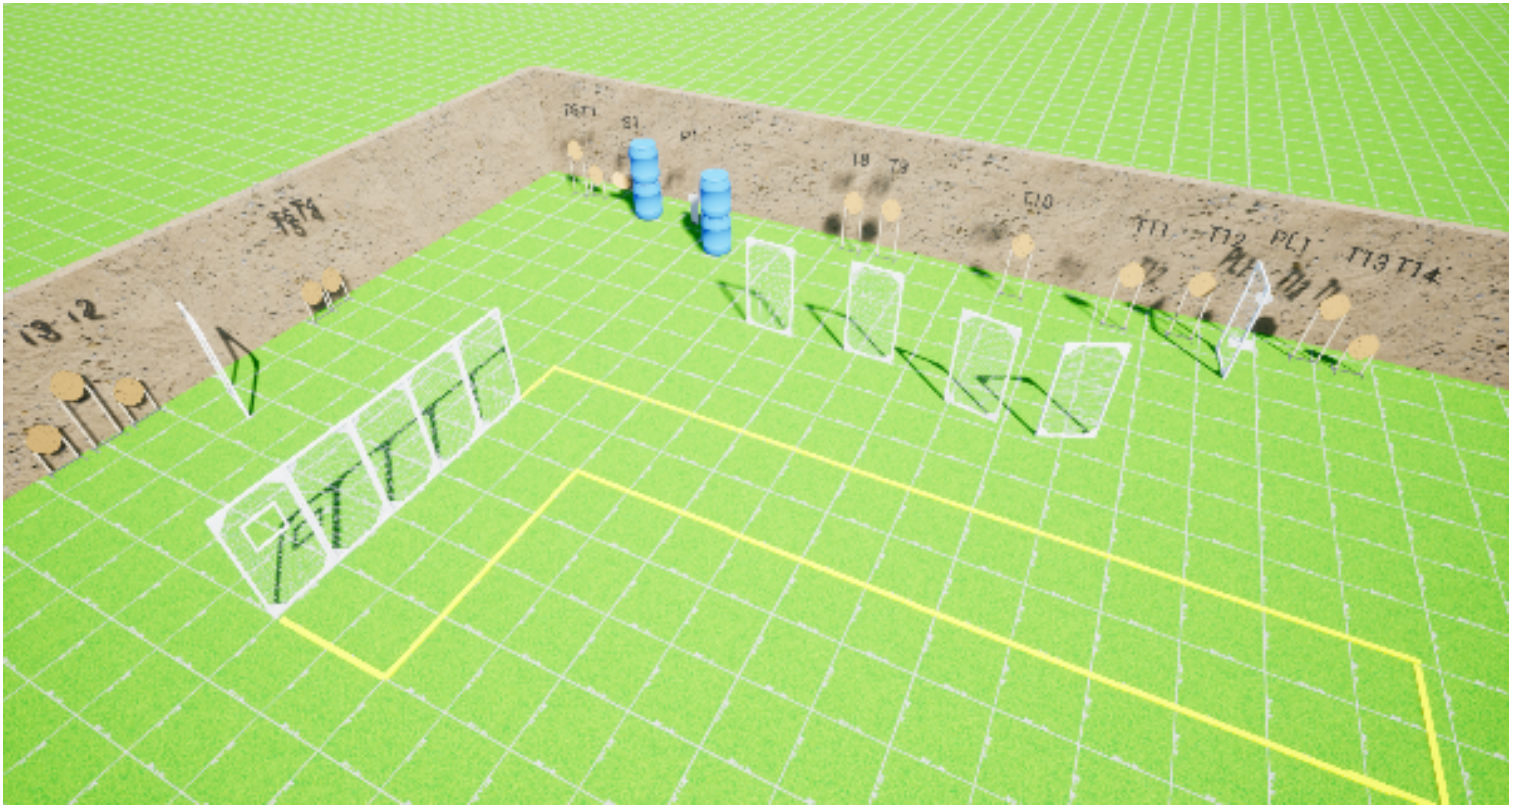

1. A-banan

CoF	Comstock - Long	Points	160 p
Targets	15 paper, 1 popper, 1 plates, 1 no-shoot, Total 17 targets	Min rounds	32
Firearm	Handgun	Match-%	19.63%

Procedure	On signal engage targets. P1 activates moving target S1 which will stay visible at rest
Starting position	Standing
Firearm ready condition	Loaded and holstered
Start on	Audible signal
Stop on	Last shot
Penalties	As per current edition of rules
Safety angles	Flag to the left and right.
Setup notes	

2. B-banan

CoF	Comstock - Medium	Points	115 p
Targets	10 paper, 3 popper, 2 no-shoot, Total 13 targets	Min rounds	23
Firearm	Handgun	Match-%	14.11%

Procedure	On signal, engage targets. Popper 1 activates moving target B1, which will stay visible at rest.
Starting position	Standing
Firearm ready condition	Loaded and holstered
Start on	Audible signal
Stop on	Last shot
Penalties	As per current edition of rules
Safety angles	Flag to the left and right.
Setup notes	

3. E-banan

CoF	Comstock - Short	Points	60 p
Targets	6 paper, Total 6 targets	Min rounds	12
Firearm	Handgun	Match-%	7.36%

Procedure	On signal, engage targets
Starting position	Standing facing up range, toes touching marks as shown by RO
Firearm ready condition	Loaded and holstered
Start on	Audible signal
Stop on	Last shot
Penalties	As per current edition of rules
Safety angles	Flag to the left and right.
Setup notes	