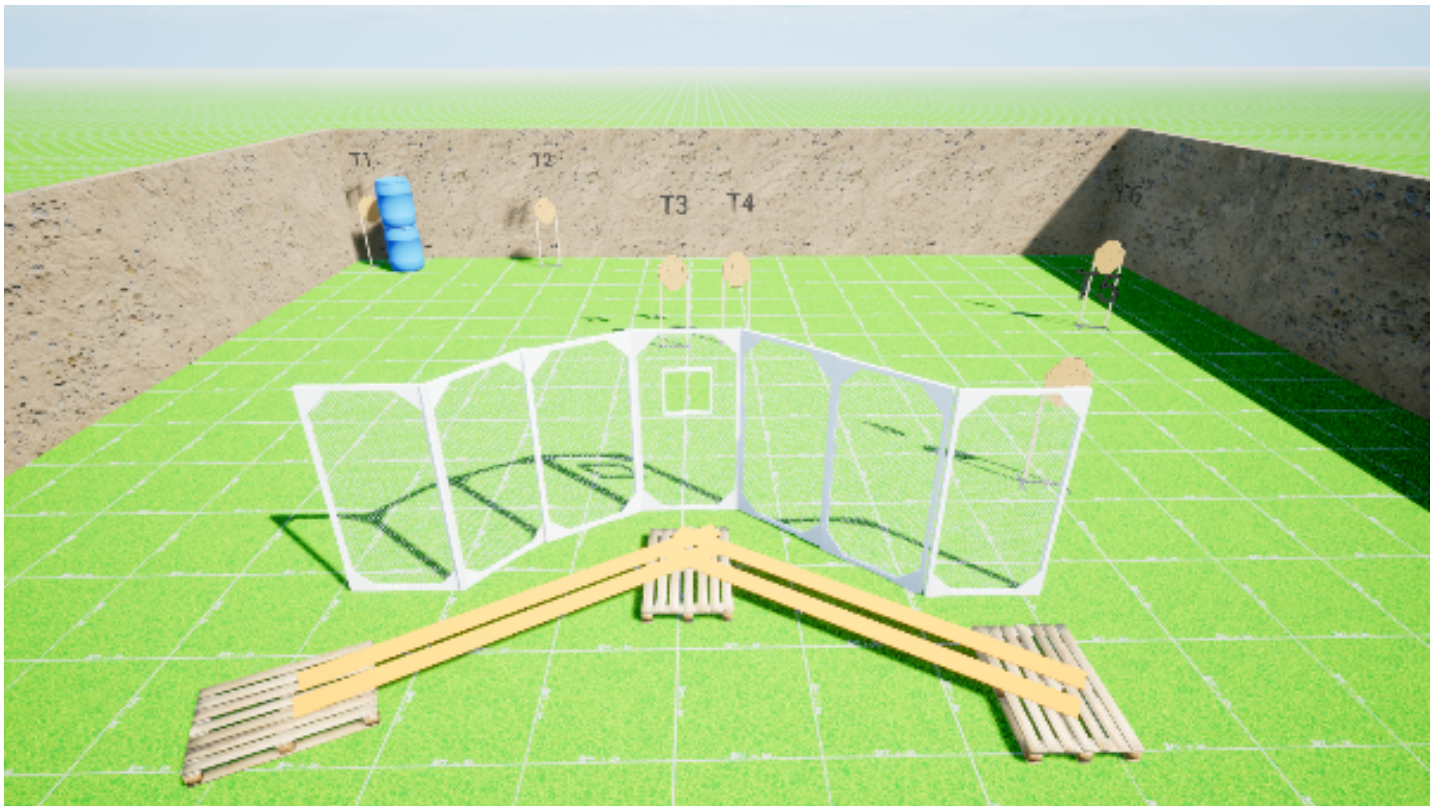

8. 300 m banan, framför skjuthallen

CoF	Comstock - Short	Points	60 p
Targets	6 paper, Total 6 targets	Min rounds	12
Firearm	Handgun	Match-%	7.36%

Procedure	On signal, engage targets.
Starting position	Standing on any pallet.
Firearm ready condition	Loaded and holstered
Start on	Audible signal
Stop on	Last shot
Penalties	As per current edition of rules
Safety angles	Flag to the left and right.
Setup notes