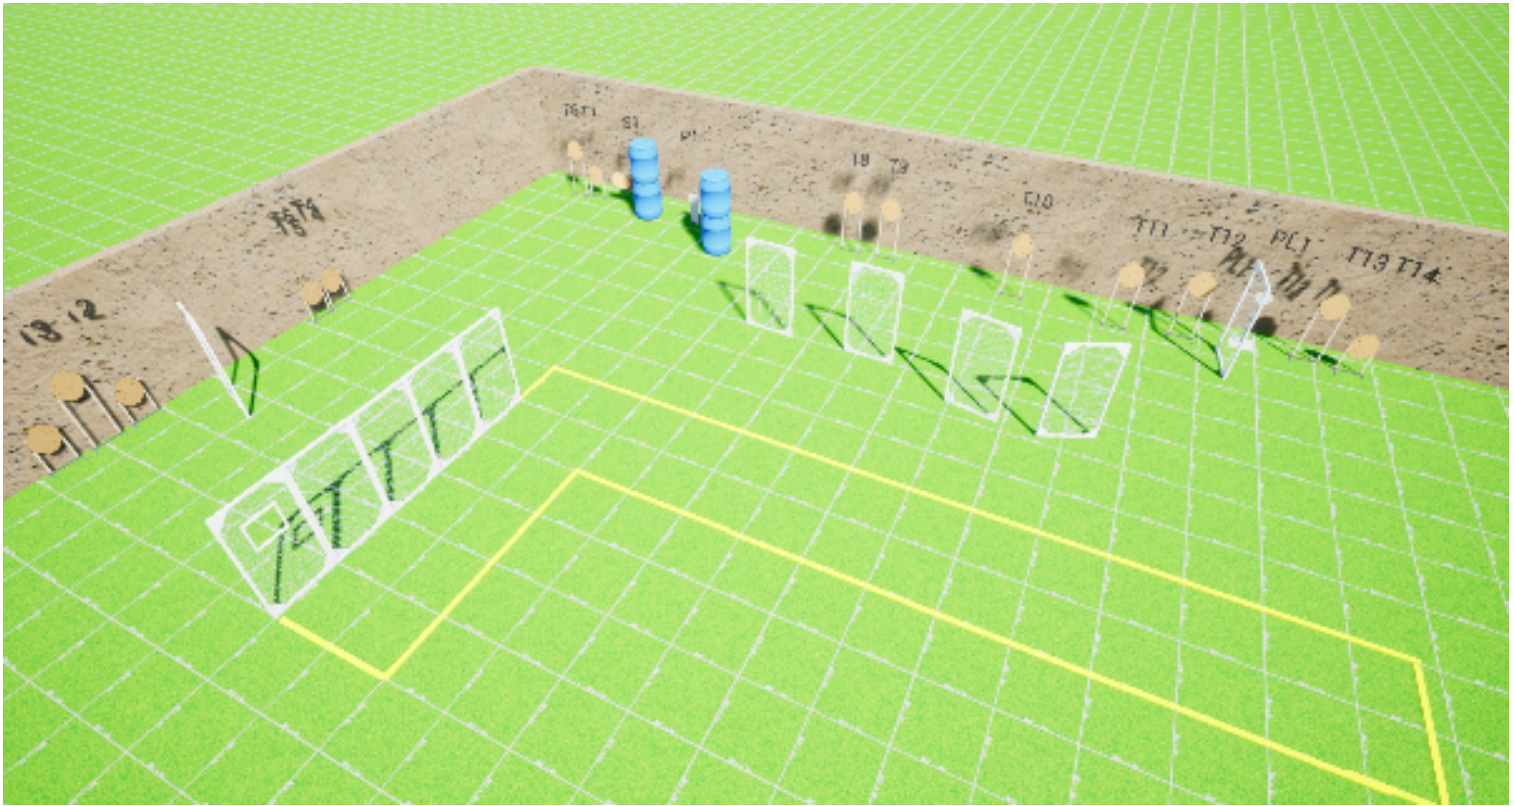

1. A-banan

CoF	Comstock - Long	Points	160 p
Targets	15 paper, 1 popper, 1 plates, 1 no-shoot, Total 17 targets	Min rounds	32
Firearm	Handgun	Match-%	19.63%

Procedure	On signal engage targets. P1 activates moving target S1 which will stay visible at rest
Starting position	Standing
Firearm ready condition	Loaded and holstered
Start on	Audible signal
Stop on	Last shot
Penalties	As per current edition of rules
Safety angles	Flag to the left and right.
Setup notes	

2. B-banan

CoF	Comstock - Medium	Points	115 p
Targets	10 paper, 3 popper, 2 no-shoot, Total 13 targets	Min rounds	23
Firearm	Handgun	Match-%	14.11%

Procedure	On signal, engage targets. Popper 1 activates moving target B1, which will stay visible at rest.
Starting position	Standing
Firearm ready condition	Loaded and holstered
Start on	Audible signal
Stop on	Last shot
Penalties	As per current edition of rules
Safety angles	Flag to the left and right.
Setup notes	

3. E-banan

CoF	Comstock - Short	Points	60 p
Targets	6 paper, Total 6 targets	Min rounds	12
Firearm	Handgun	Match-%	7.36%

Procedure	On signal, engage targets
Starting position	Standing facing up range, toes touching marks as shown by RO
Firearm ready condition	Loaded and holstered
Start on	Audible signal
Stop on	Last shot
Penalties	As per current edition of rules
Safety angles	Flag to the left and right.
Setup notes	