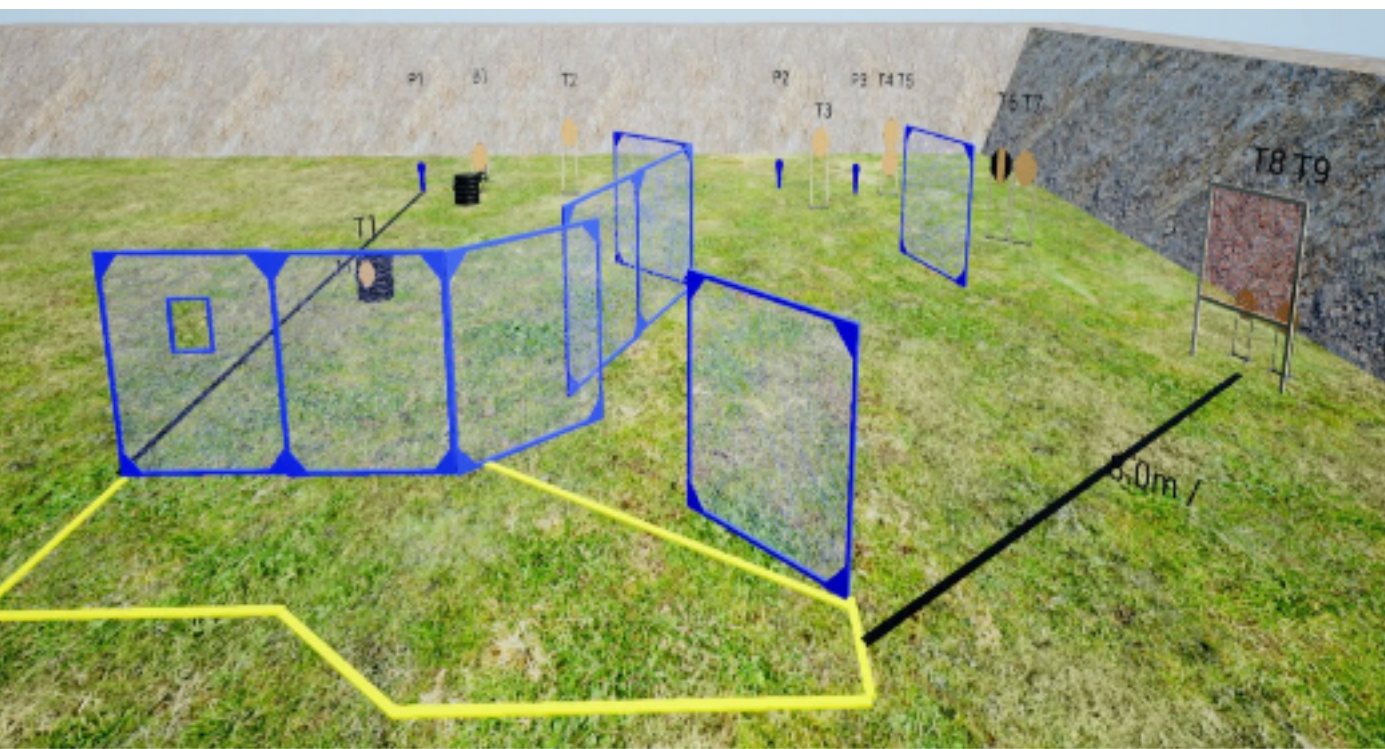

1. A-banan

CoF	Comstock - Long	Points	160 p
Targets	15 paper, 1 popper, 1 plates, 1 no-shoot, Total 17 targets	Min rounds	32
Firearm	Handgun	Match-%	19.63%

Procedure	On signal engage targets. P1 activates moving target S1 which will stay visible at rest
Starting position	Standing
Firearm ready condition	Loaded and holstered
Start on	Audible signal
Stop on	Last shot
Penalties	As per current edition of rules
Safety angles	Flag to the left and right.
Setup notes	

2. B-banan

CoF	Comstock - Medium	Points	115 p
Targets	10 paper, 3 popper, 2 no-shoot, Total 13 targets	Min rounds	23
Firearm	Handgun	Match-%	14.11%

Procedure	On signal, engage targets. Popper 1 activates moving target B1, which will stay visible at rest.
Starting position	Standing
Firearm ready condition	Loaded and holstered
Start on	Audible signal
Stop on	Last shot
Penalties	As per current edition of rules
Safety angles	Flag to the left and right.
Setup notes	

3. E-banan

CoF	Comstock - Short	Points	60 p
Targets	6 paper, Total 6 targets	Min rounds	12
Firearm	Handgun	Match-%	7.36%

Procedure	On signal, engage targets
Starting position	Standing facing up range, toes touching marks as shown by RO
Firearm ready condition	Loaded and holstered
Start on	Audible signal
Stop on	Last shot
Penalties	As per current edition of rules
Safety angles	Flag to the left and right.
Setup notes	