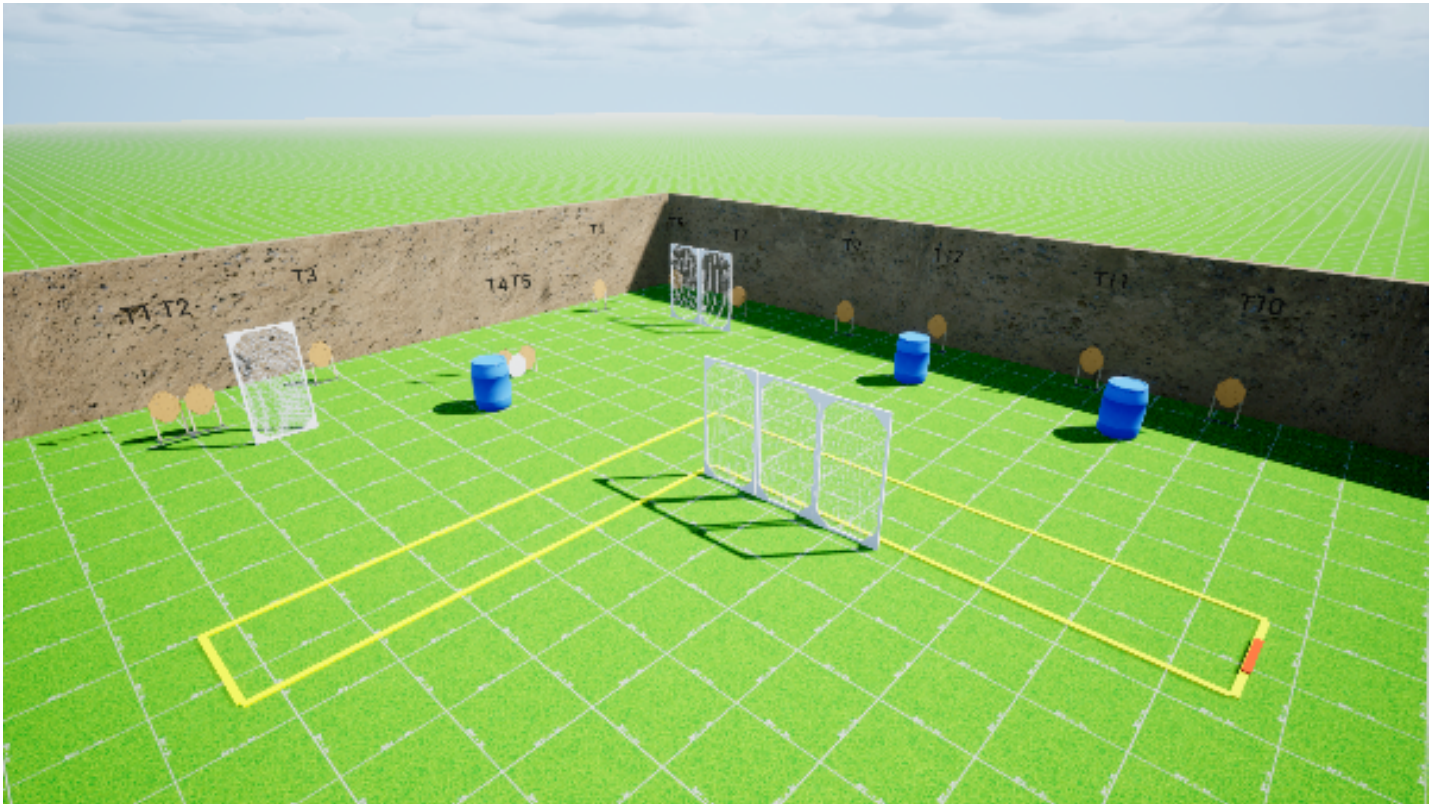

7. Bakom 50 m banan

CoF	Comstock - Medium	Points	120 p
Targets	12 paper, 1 no-shoot, Total 12 targets	Min rounds	24
Firearm	Handgun	Match-%	14.72%

Procedure	On signal, engage targets
Starting position	Standing, heels touching mark as demonstrated by RO
Firearm ready condition	Loaded and holstered
Start on	Audible signal
Stop on	Last shot
Penalties	As per current edition of rules
Safety angles	Flag to the left and right.
Setup notes