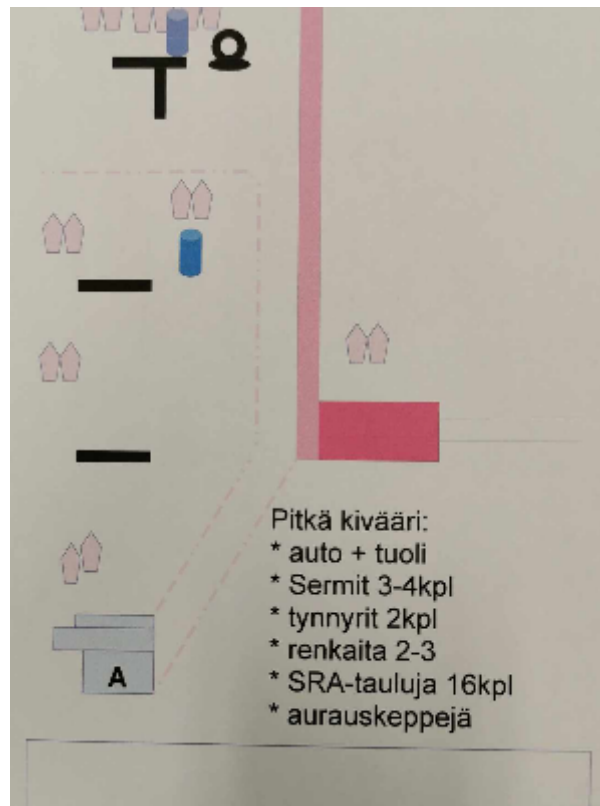

# 1. Kivääri

CoF	Unlimited - Long	Points	160 p
Targets	15 paper, Total 15 targets	Min rounds	30
Firearm	Rifle	Match-%	61.54%

Procedure	
Starting position	
Firearm ready condition	
Start on	Audible signal
Stop on	Last shot
Penalties	As per current edition of rules
Safety angles	L/R
Setup notes	