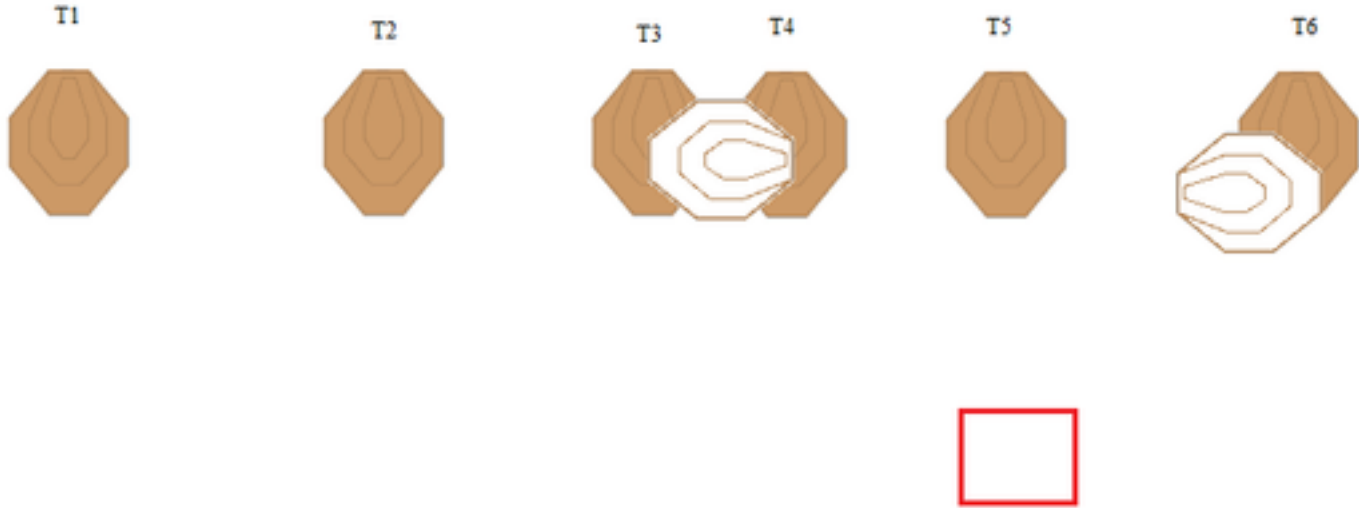

4. Övningsstationen short

CoF	Comstock - Short	Points	60 p
Targets	6 paper, 2 no-shoot, Total 6 targets	Min rounds	12
Firearm	Handgun	Match-%	11.21%

Procedure	Engage targets.
Starting position	Gun loaded & holstered.
Firearm ready condition	
Start on	Audible signal
Stop on	Last shot
Penalties	As per current edition of rules
Safety angles	L/R
Setup notes