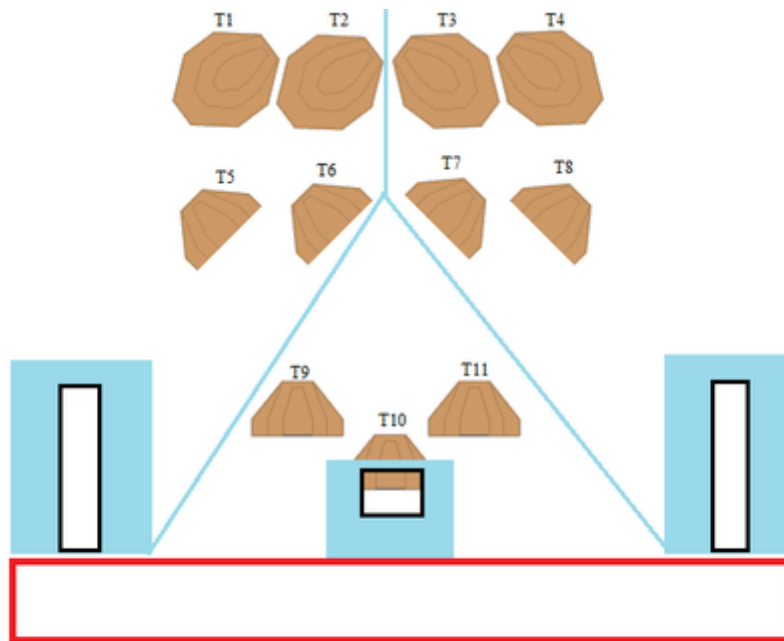

3. Fältstationen medium

CoF	Comstock - Medium	Points	110 p
Targets	11 paper, Total 11 targets	Min rounds	22
Firearm	Handgun	Match-%	20.56%

Procedure	Engage targets through corresponding ports.
Starting position	Gun loaded & holstered.
Firearm ready condition	
Start on	Audible signal
Stop on	Last shot
Penalties	As per current edition of rules
Safety angles	L/R
Setup notes