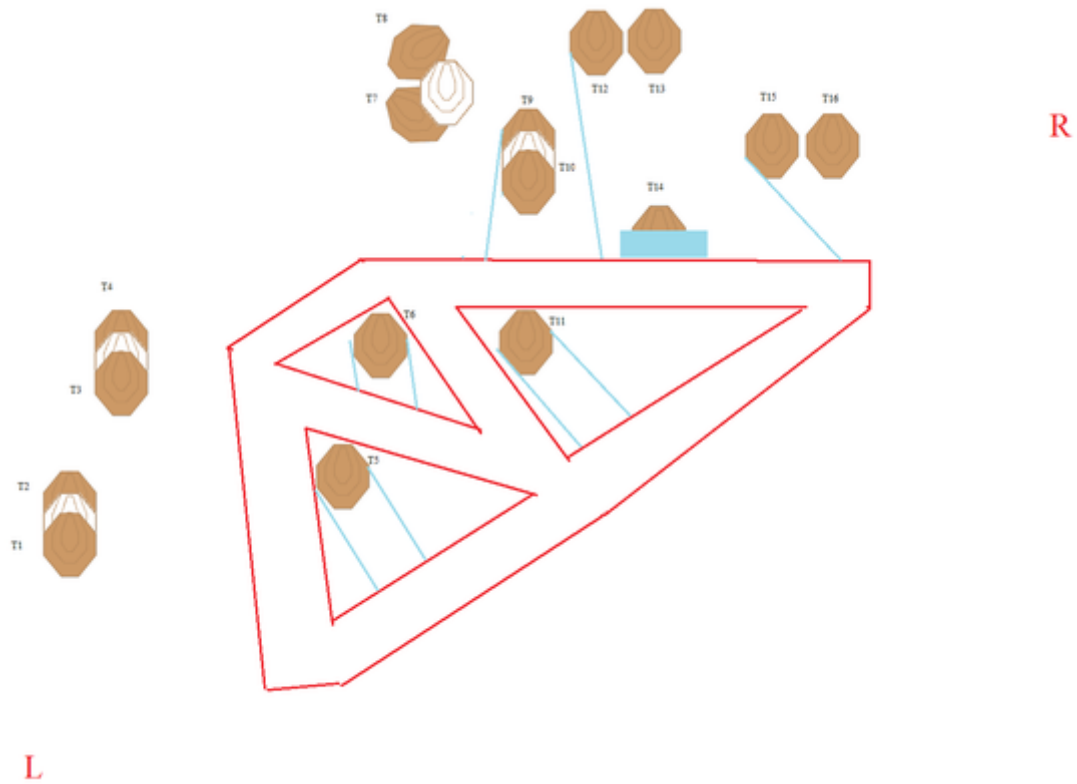

1. Övningsstationen medium

CoF	Comstock - Medium	Points	90 p
Targets	9 paper, Total 9 targets	Min rounds	18
Firearm	Handgun	Match-%	16.82%

Procedure	Engage targets.
Starting position	Heels touching either blue mark. Gun loaded & holstered.
Firearm ready condition	
Start on	Audible signal
Stop on	Last shot
Penalties	As per current edition of rules
Safety angles	L/R
Setup notes	

2. B-hallen long

CoF	Comstock - Long	Points	160 p
Targets	16 paper, Total 16 targets	Min rounds	32
Firearm	Handgun	Match-%	29.91%

Procedure	Engage targets.
Starting position	Gun loaded & holstered.
Firearm ready condition	
Start on	Audible signal
Stop on	Last shot
Penalties	As per current edition of rules
Safety angles	L/R
Setup notes	