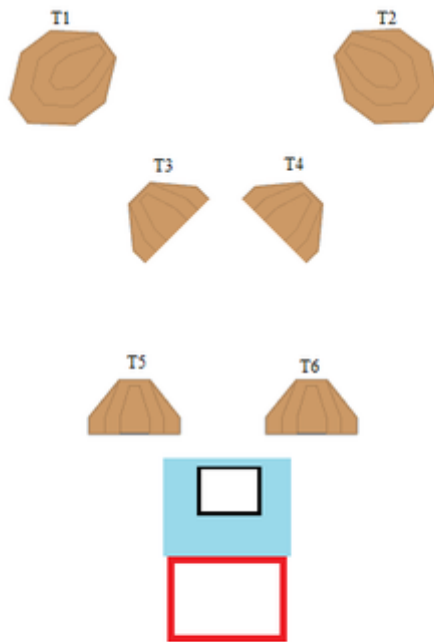

6. Fältstationen short

CoF	Comstock - Short	Points	60 p
Targets	6 paper, Total 6 targets	Min rounds	12
Firearm	Handgun	Match-%	11.21%

Procedure	Engage targets through port.
Starting position	Gun loaded & holstered
Firearm ready condition	
Start on	Audible signal
Stop on	Last shot
Penalties	As per current edition of rules
Safety angles	L/R
Setup notes