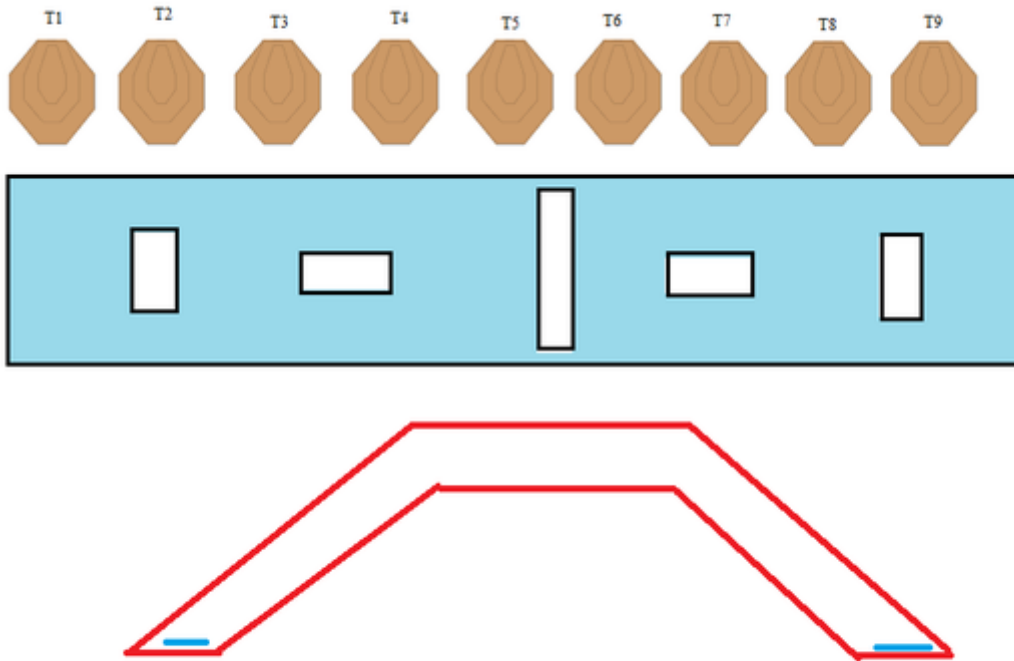

1. Övningsstationen medium

CoF	Comstock - Medium	Points	90 p
Targets	9 paper, Total 9 targets	Min rounds	18
Firearm	Handgun	Match-%	16.82%

Procedure	Engage targets.
Starting position	Heels touching either blue mark. Gun loaded & holstered.
Firearm ready condition	
Start on	Audible signal
Stop on	Last shot
Penalties	As per current edition of rules
Safety angles	L/R
Setup notes	

2. B-hallen long

CoF	Comstock - Long	Points	160 p
Targets	16 paper, Total 16 targets	Min rounds	32
Firearm	Handgun	Match-%	29.91%

Procedure	Engage targets.
Starting position	Gun loaded & holstered.
Firearm ready condition	
Start on	Audible signal
Stop on	Last shot
Penalties	As per current edition of rules
Safety angles	L/R
Setup notes	