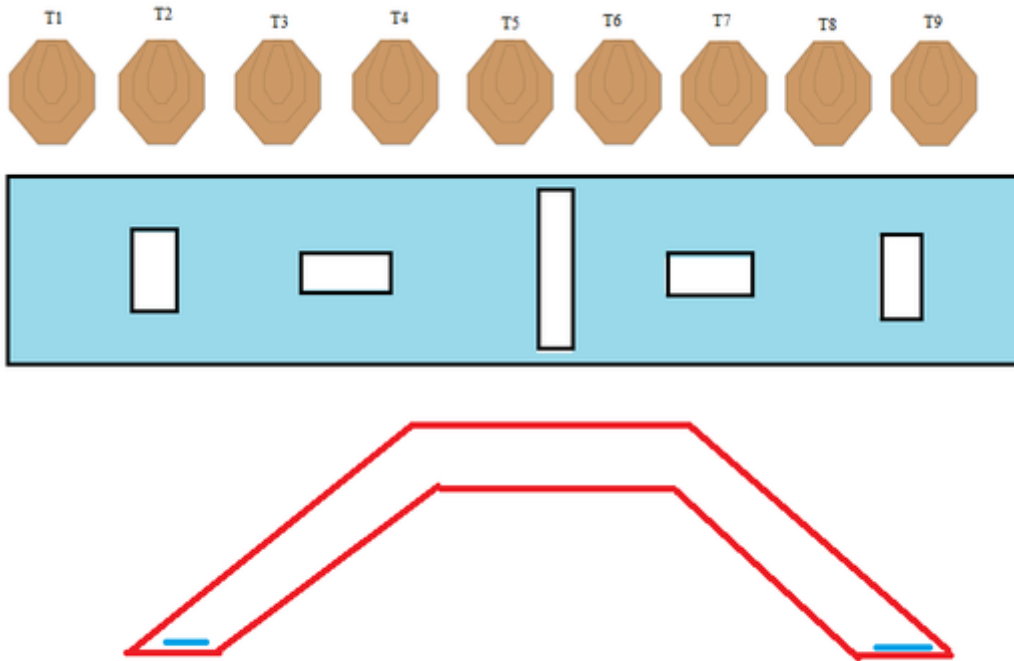

# 1. Övningsstationen medium

CoF	Comstock - Medium	Points	90 p
Targets	9 paper, Total 9 targets	Min rounds	18
Firearm	Handgun	Match-%	16.82%

Procedure	Engage targets.
Starting position	Heels touching either blue mark. Gun loaded & holstered.
Firearm ready condition	
Start on	Audible signal
Stop on	Last shot
Penalties	As per current edition of rules
Safety angles	L/R
Setup notes	

## 2. B-hallen long

CoF	Comstock - Long	Points	160 p
Targets	16 paper, Total 16 targets	Min rounds	32
Firearm	Handgun	Match-%	29.91%

Procedure	Engage targets.
Starting position	Gun loaded & holstered.
Firearm ready condition	
Start on	Audible signal
Stop on	Last shot
Penalties	As per current edition of rules
Safety angles	L/R
Setup notes	