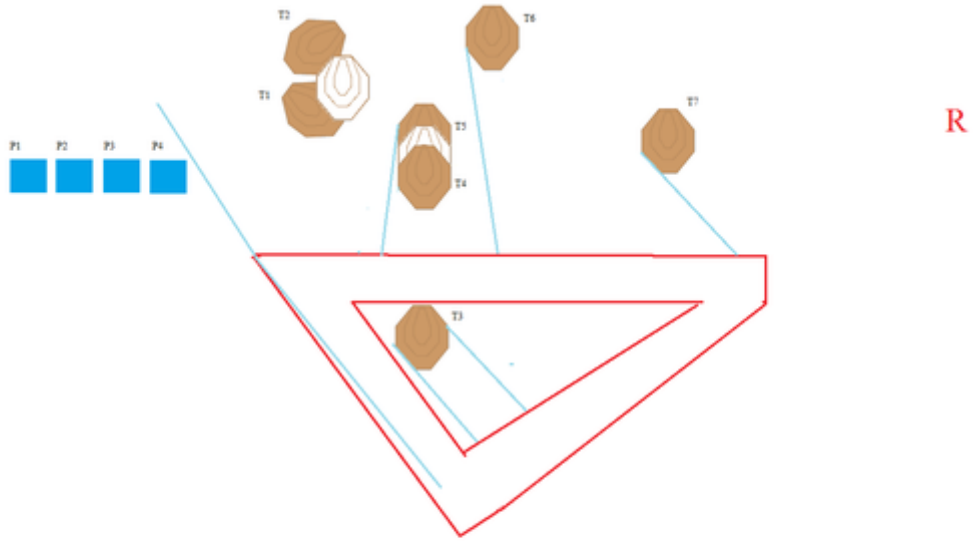

5. B-hallen short

L

CoF	Comstock - Short	Points	55 p
Targets	7 paper, 4 plates, Total 11 targets	Min rounds	11
Firearm	Handgun	Match-%	10.28%

Procedure	Engage targets.
Starting position	Gun unloaded & holstered
Firearm ready condition	
Start on	Audible signal
Stop on	Last shot
Penalties	As per current edition of rules
Safety angles	L/R
Setup notes