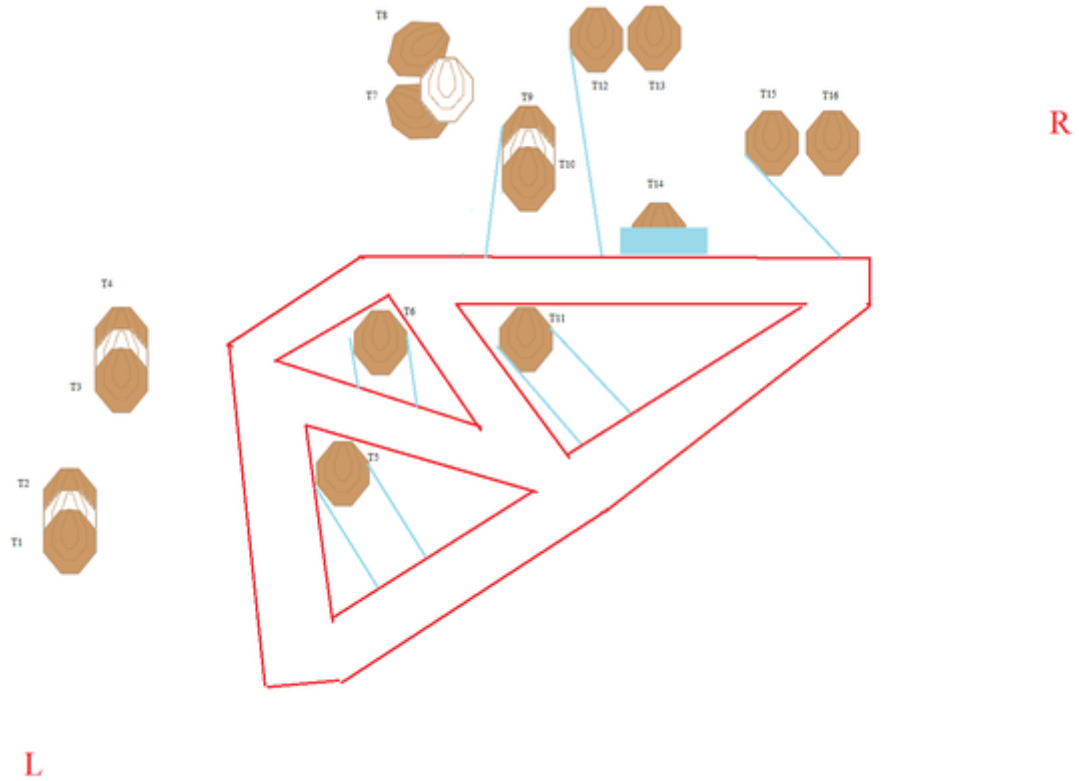

# 1. Övningsstationen medium

CoF	Comstock - Medium	Points	90 p
Targets	9 paper, Total 9 targets	Min rounds	18
Firearm	Handgun	Match-%	16.82%

Procedure	Engage targets.
Starting position	Heels touching either blue mark. Gun loaded & holstered.
Firearm ready condition	
Start on	Audible signal
Stop on	Last shot
Penalties	As per current edition of rules
Safety angles	L/R
Setup notes	

## 2. B-hallen long

CoF	Comstock - Long	Points	160 p
Targets	16 paper, Total 16 targets	Min rounds	32
Firearm	Handgun	Match-%	29.91%

Procedure	Engage targets.
Starting position	Gun loaded & holstered.
Firearm ready condition	
Start on	Audible signal
Stop on	Last shot
Penalties	As per current edition of rules
Safety angles	L/R
Setup notes	