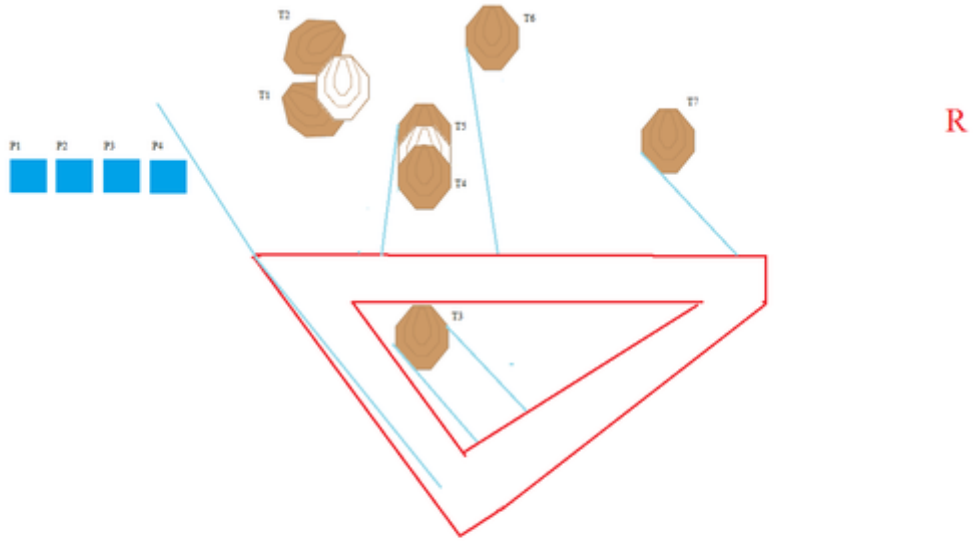

5. B-hallen short

L

R

CoF	Comstock - Short	Points	55 p
Targets	7 paper, 4 plates, Total 11 targets	Min rounds	11
Firearm	Handgun	Match-%	10.28%

Procedure	Engage targets.
Starting position	Gun unloaded & holstered
Firearm ready condition	
Start on	Audible signal
Stop on	Last shot
Penalties	As per current edition of rules
Safety angles	L/R
Setup notes