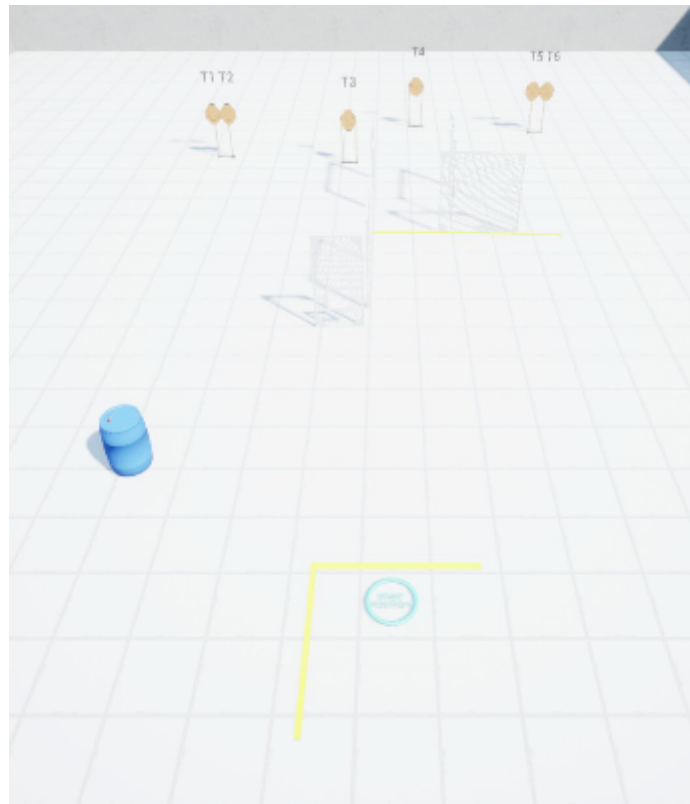

# 1. Left or Right

CoF	Comstock - Medium	Points	80 p
Targets	6 paper, 2 popper, 2 plates, Total 10 targets	Min rounds	16
Firearm	Handgun	Match-%	30.77%

Procedure	Engage all targets from within the designated area. Steel must fall to score.
Starting position	Standing relaxed inside shooting area A
Firearm ready condition	Loaded and holstered
Start on	Audible signal
Stop on	Last shot
Penalties	As per current edition of rules
Safety angles	L/R
Setup notes	

## 2. Iron Hand

CoF	Comstock - Short	Points	50 p
Targets	4 paper, 1 popper, 1 plates, 1 no-shoot, Total 6 targets	Min rounds	10
Firearm	Handgun	Match-%	19.23%

Procedure	Engage Popper and Plate from shooting area A, engage T1 & T2 from area B, T3 & T4 from area C. Steel must fall to score
Starting position	Standing anywhere inside shooting areas
Firearm ready condition	Loaded and holstered
Start on	Audible signal
Stop on	Last shot
Penalties	As per current edition of rules
Safety angles	L/R
Setup notes	

### 3. Can't find the mags

CoF	Comstock - Short	Points	60 p
Targets	6 paper, Total 6 targets	Min rounds	12
Firearm	Handgun	Match-%	23.08%

Procedure	After audible startsignal, pick up magazines placed on barrel & then engage all targets from within the designated shooting area.
Starting position	Standing relaxed, feet touching mark.
Firearm ready condition	Unloaded and holstered
Start on	Audible signal
Stop on	Last shot
Penalties	As per current edition of rules
Safety angles	L/R
Setup notes	

## 4. Pickaboo

CoF	Comstock - Medium	Points	70 p
Targets	6 paper, 1 popper, 1 plates, Total 8 targets	Min rounds	14
Firearm	Handgun	Match-%	26.92%

Procedure	After audible startsignal, engage all targets from within the designated shooting area. P1 activates SW1, Swinger will be visible at rest.
Starting position	Standing relaxed anywhere inside the designated area.
Firearm ready condition	Loaded and holstered
Start on	Audible signal
Stop on	Last shot
Penalties	As per current edition of rules
Safety angles	L/R
Setup notes	