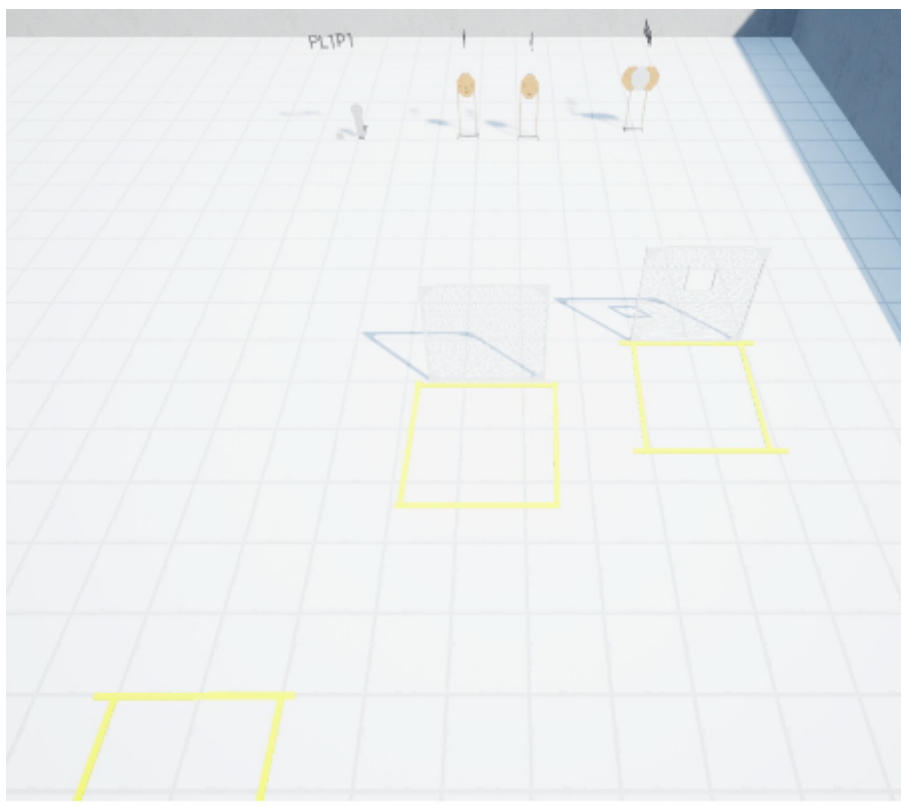

# 1. Left or Right

CoF	Comstock - Medium	Points	80 p
Targets	6 paper, 2 popper, 2 plates, Total 10 targets	Min rounds	16
Firearm	Handgun	Match-%	30.77%

Procedure	Engage all targets from within the designated area. Steel must fall to score.
Starting position	Standing relaxed inside shooting area A
Firearm ready condition	Loaded and holstered
Start on	Audible signal
Stop on	Last shot
Penalties	As per current edition of rules
Safety angles	L/R
Setup notes	

## 2. Iron Hand

CoF	Comstock - Short	Points	50 p
Targets	4 paper, 1 popper, 1 plates, 1 no-shoot, Total 6 targets	Min rounds	10
Firearm	Handgun	Match-%	19.23%

Procedure	Engage Popper and Plate from shooting area A, engage T1 & T2 from area B, T3 & T4 from area C. Steel must fall to score
Starting position	Standing anywhere inside shooting areas
Firearm ready condition	Loaded and holstered
Start on	Audible signal
Stop on	Last shot
Penalties	As per current edition of rules
Safety angles	L/R
Setup notes	

## 4. Pickaboo

CoF	Comstock - Medium	Points	70 p
Targets	6 paper, 1 popper, 1 plates, Total 8 targets	Min rounds	14
Firearm	Handgun	Match-%	26.92%

Procedure	After audible startsignal, engage all targets from within the designated shooting area. P1 activates SW1, Swinger will be visible at rest.
Starting position	Standing relaxed anywhere inside the designated area.
Firearm ready condition	Loaded and holstered
Start on	Audible signal
Stop on	Last shot
Penalties	As per current edition of rules
Safety angles	L/R
Setup notes	