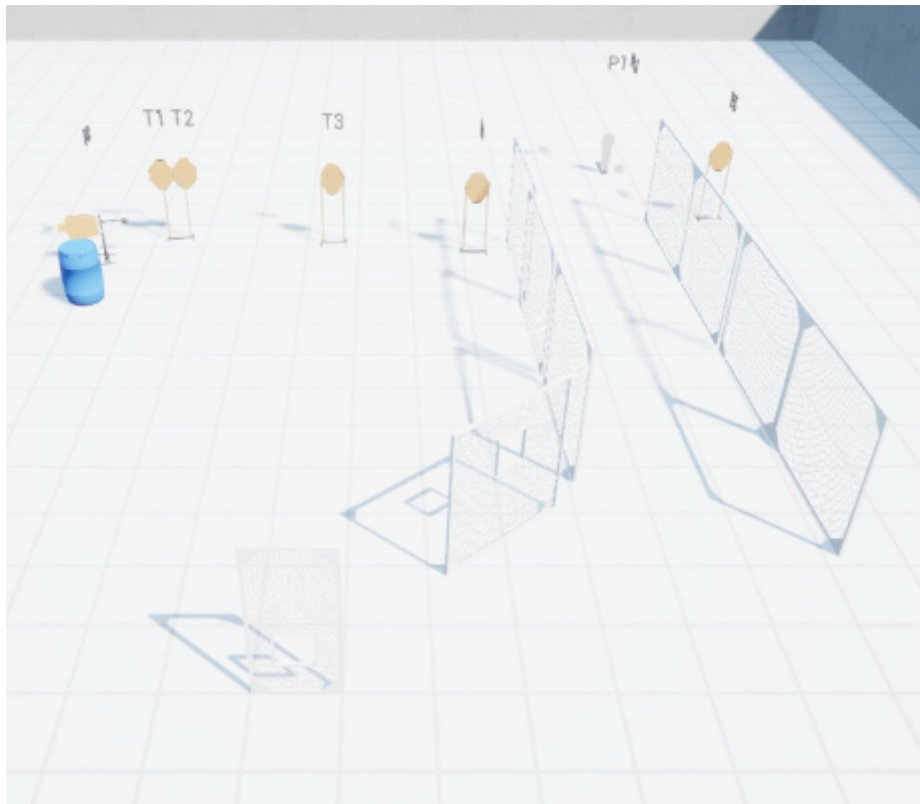

# 1. Left or Right

CoF	Comstock - Medium	Points	80 p
Targets	6 paper, 2 popper, 2 plates, Total 10 targets	Min rounds	16
Firearm	Handgun	Match-%	30.77%

Procedure	Engage all targets from within the designated area. Steel must fall to score.
Starting position	Standing relaxed inside shooting area A
Firearm ready condition	Loaded and holstered
Start on	Audible signal
Stop on	Last shot
Penalties	As per current edition of rules
Safety angles	L/R
Setup notes	

## 2. Iron Hand

CoF	Comstock - Short	Points	50 p
Targets	4 paper, 1 popper, 1 plates, 1 no-shoot, Total 6 targets	Min rounds	10
Firearm	Handgun	Match-%	19.23%

Procedure	Engage Popper and Plate from shooting area A, engage T1 & T2 from area B, T3 & T4 from area C. Steel must fall to score
Starting position	Standing anywhere inside shooting areas
Firearm ready condition	Loaded and holstered
Start on	Audible signal
Stop on	Last shot
Penalties	As per current edition of rules
Safety angles	L/R
Setup notes	

### 3. Can't find the mags

CoF	Comstock - Short	Points	60 p
Targets	6 paper, Total 6 targets	Min rounds	12
Firearm	Handgun	Match-%	23.08%

Procedure	After audible startsignal, pick up magazines placed on barrel & then engage all targets from within the designated shooting area.
Starting position	Standing relaxed, feet touching mark.
Firearm ready condition	Unloaded and holstered
Start on	Audible signal
Stop on	Last shot
Penalties	As per current edition of rules
Safety angles	L/R
Setup notes	

## 4. Pickaboo

CoF	Comstock - Medium	Points	70 p
Targets	6 paper, 1 popper, 1 plates, Total 8 targets	Min rounds	14
Firearm	Handgun	Match-%	26.92%

Procedure	After audible startsignal, engage all targets from within the designated shooting area. P1 activates SW1, Swinger will be visible at rest.
Starting position	Standing relaxed anywhere inside the designated area.
Firearm ready condition	Loaded and holstered
Start on	Audible signal
Stop on	Last shot
Penalties	As per current edition of rules
Safety angles	L/R
Setup notes	