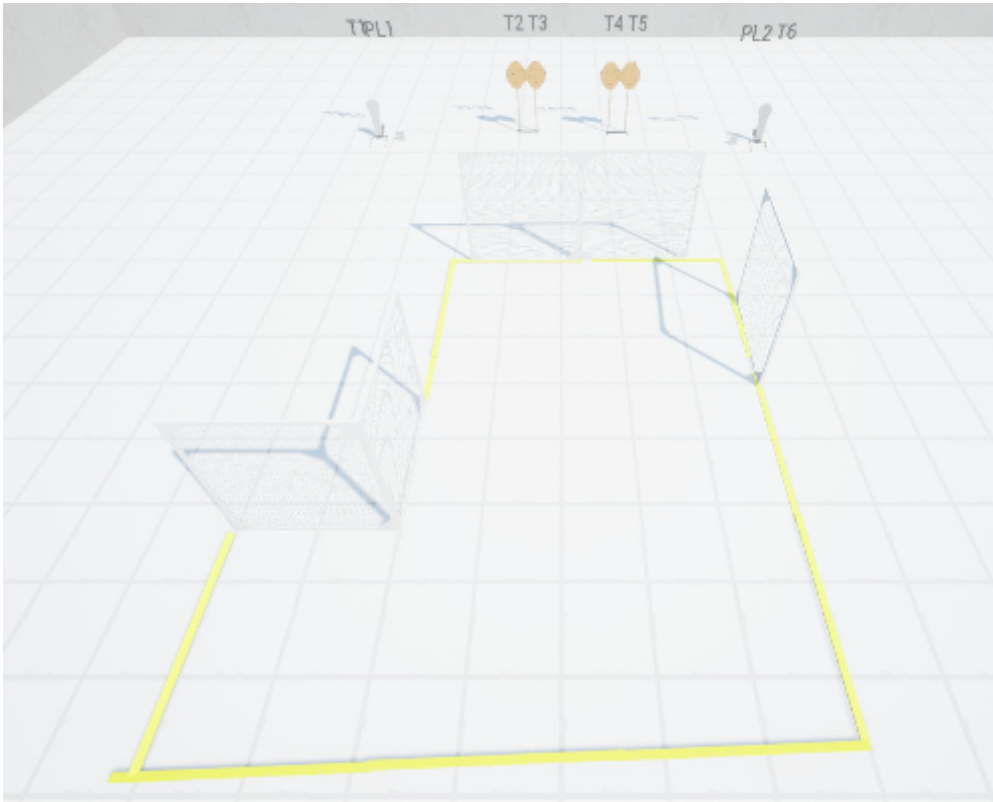

# 1. Left or Right

CoF	Comstock - Medium	Points	80 p
Targets	6 paper, 2 popper, 2 plates, Total 10 targets	Min rounds	16
Firearm	Handgun	Match-%	30.77%

Procedure	Engage all targets from within the designated area. Steel must fall to score.
Starting position	Standing relaxed inside shooting area A
Firearm ready condition	Loaded and holstered
Start on	Audible signal
Stop on	Last shot
Penalties	As per current edition of rules
Safety angles	L/R
Setup notes	

## 2. Iron Hand

CoF	Comstock - Short	Points	50 p
Targets	4 paper, 1 popper, 1 plates, 1 no-shoot, Total 6 targets	Min rounds	10
Firearm	Handgun	Match-%	19.23%

Procedure	Engage Popper and Plate from shooting area A, engage T1 & T2 from area B, T3 & T4 from area C. Steel must fall to score
Starting position	Standing anywhere inside shooting areas
Firearm ready condition	Loaded and holstered
Start on	Audible signal
Stop on	Last shot
Penalties	As per current edition of rules
Safety angles	L/R
Setup notes	

### 3. Can't find the mags

CoF	Comstock - Short	Points	60 p
Targets	6 paper, Total 6 targets	Min rounds	12
Firearm	Handgun	Match-%	23.08%

Procedure	After audible startsignal, pick up magazines placed on barrel & then engage all targets from within the designated shooting area.
Starting position	Standing relaxed, feet touching mark.
Firearm ready condition	Unloaded and holstered
Start on	Audible signal
Stop on	Last shot
Penalties	As per current edition of rules
Safety angles	L/R
Setup notes	

## 4. Pickaboo

CoF	Comstock - Medium	Points	70 p
Targets	6 paper, 1 popper, 1 plates, Total 8 targets	Min rounds	14
Firearm	Handgun	Match-%	26.92%

Procedure	After audible startsignal, engage all targets from within the designated shooting area. P1 activates SW1, Swinger will be visible at rest.
Starting position	Standing relaxed anywhere inside the designated area.
Firearm ready condition	Loaded and holstered
Start on	Audible signal
Stop on	Last shot
Penalties	As per current edition of rules
Safety angles	L/R
Setup notes	