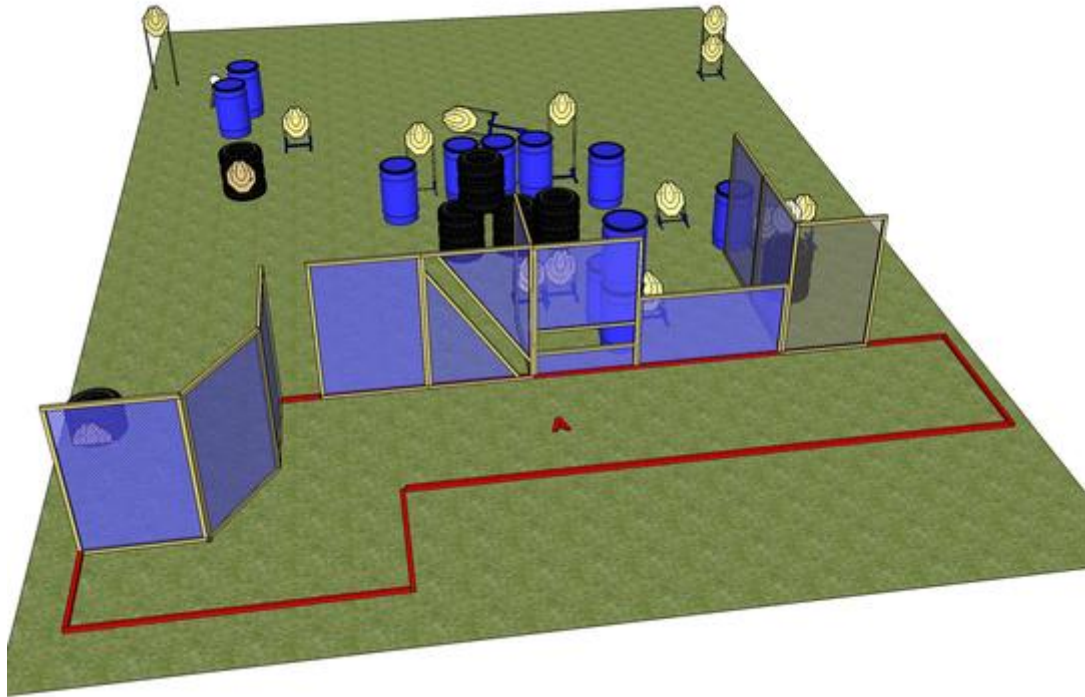

6. Pistolbanan Höger

CoF	Comstock - Long	Points	155 p
Targets	15 paper, 1 popper, Total 16 targets	Min rounds	31
Firearm	Handgun	Match-%	14.09%

Procedure	
Starting position	Gun loaded & holstered
Firearm ready condition	
Start on	Audible signal
Stop on	Last shot
Penalties	As per current edition of rules
Safety angles	L/R
Setup notes