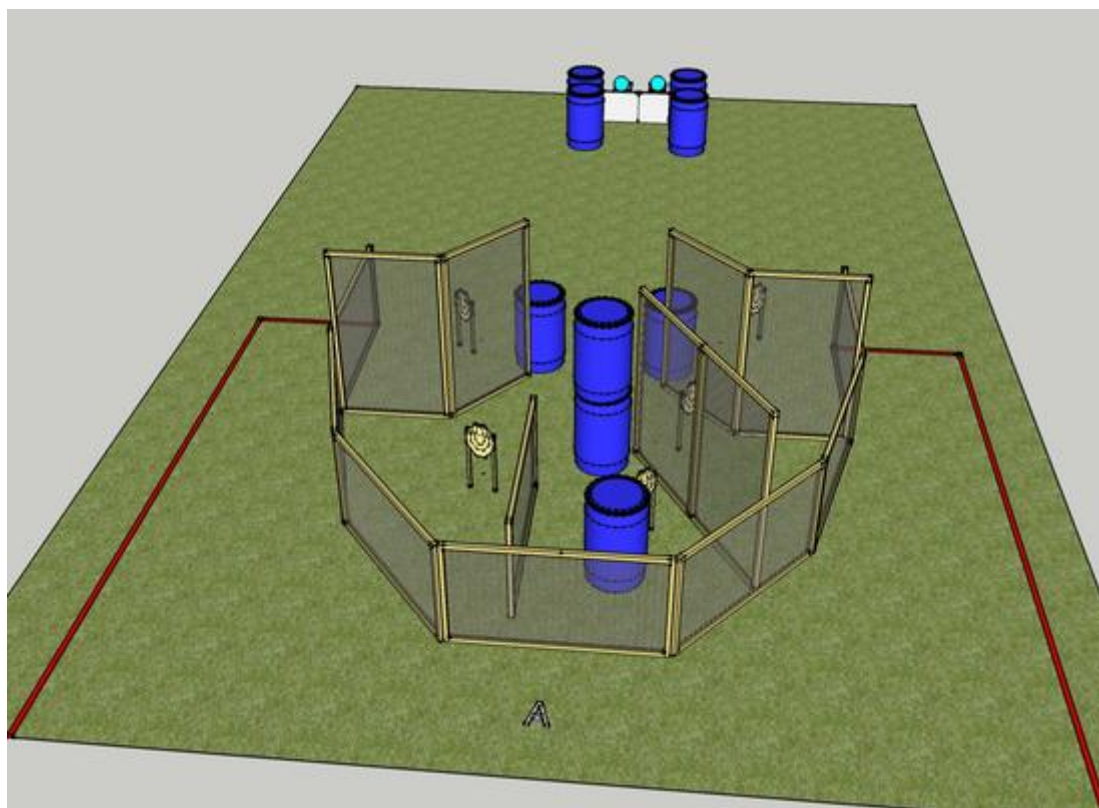

# 1. Höga Berget

CoF	Comstock - Long	Points	160 p
Targets	15 paper, 1 popper, 1 plates, Total 17 targets	Min rounds	32
Firearm	Handgun	Match-%	14.55%

Procedure	
Starting position	Gun loaded & holstered
Firearm ready condition	
Start on	Audible signal
Stop on	Last shot
Penalties	As per current edition of rules
Safety angles	L/R
Setup notes	

## 2. Låga Berget

CoF	Comstock - Medium	Points	115 p
Targets	9 paper, 5 plates, Total 14 targets	Min rounds	23
Firearm	Handgun	Match-%	10.45%

Procedure	
Starting position	Gun loaded & holstered
Firearm ready condition	
Start on	Audible signal
Stop on	Last shot
Penalties	As per current edition of rules
Safety angles	L/R
Setup notes	

### 3. Duellen

CoF	Comstock - Short	Points	60 p
Targets	5 paper, 2 plates, Total 7 targets	Min rounds	12
Firearm	Handgun	Match-%	5.45%

Procedure	
Starting position	Gun empty & holstered
Firearm ready condition	
Start on	Audible signal
Stop on	Last shot
Penalties	As per current edition of rules
Safety angles	L/R
Setup notes	