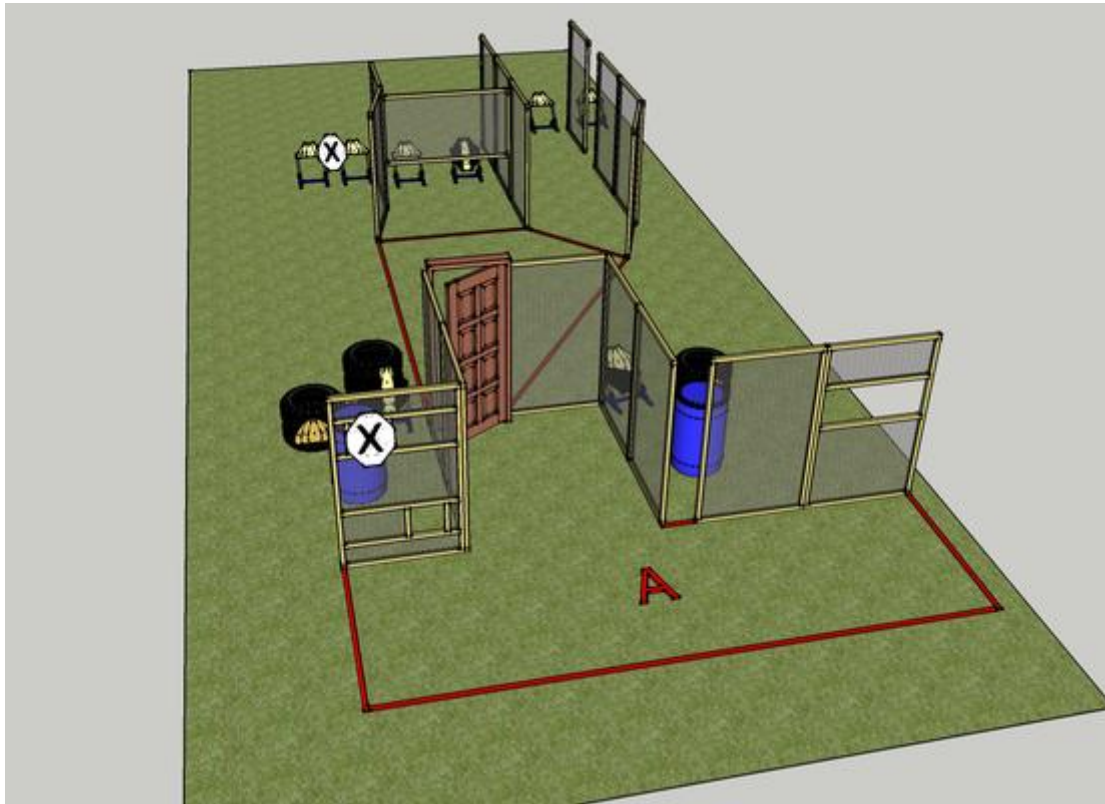

5. Pistolbanan Vänster

CoF	Comstock - Medium	Points	100 p
Targets	10 paper, Total 10 targets	Min rounds	20
Firearm	Handgun	Match-%	9.09%

Procedure	
Starting position	Gun loaded & holstered
Firearm ready condition	
Start on	Audible signal
Stop on	Last shot
Penalties	As per current edition of rules
Safety angles	L/R
Setup notes