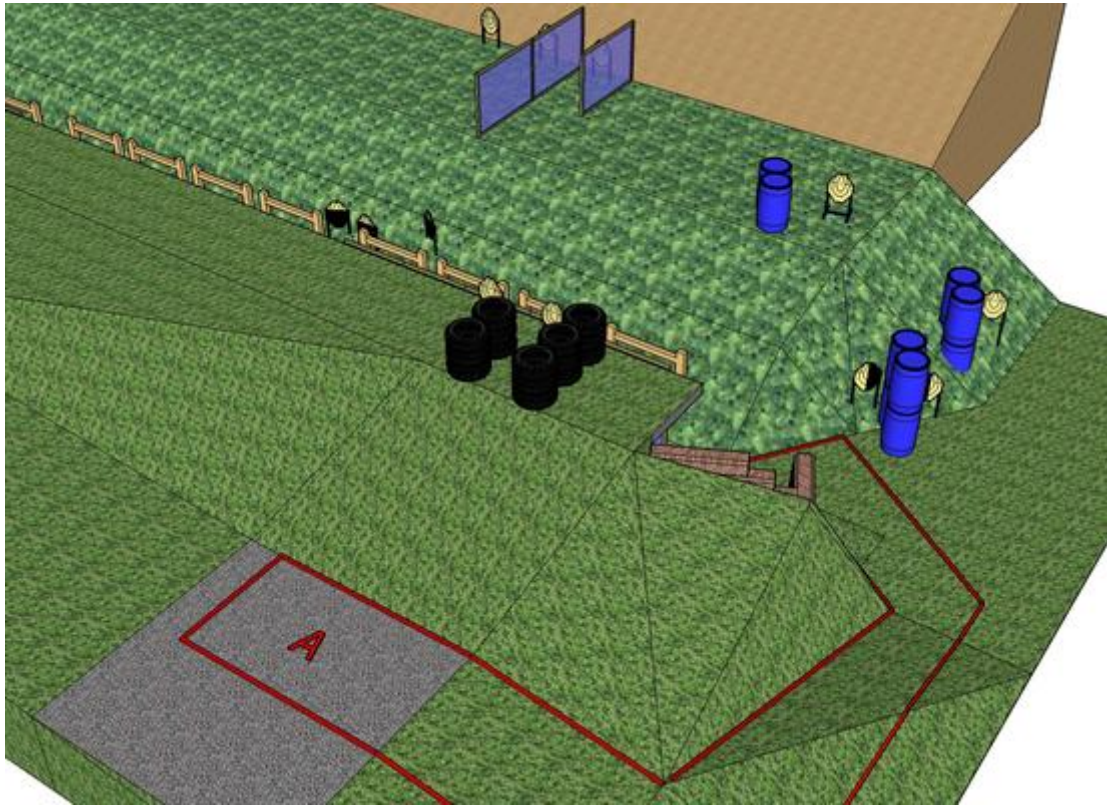

9. 300m-vallen Höger

CoF	Comstock - Medium	Points	120 p
Targets	12 paper, Total 12 targets	Min rounds	24
Firearm	Handgun	Match-%	10.91%

Procedure	
Starting position	Gun loaded & holstered
Firearm ready condition	
Start on	Audible signal
Stop on	Last shot
Penalties	As per current edition of rules
Safety angles	L/R
Setup notes