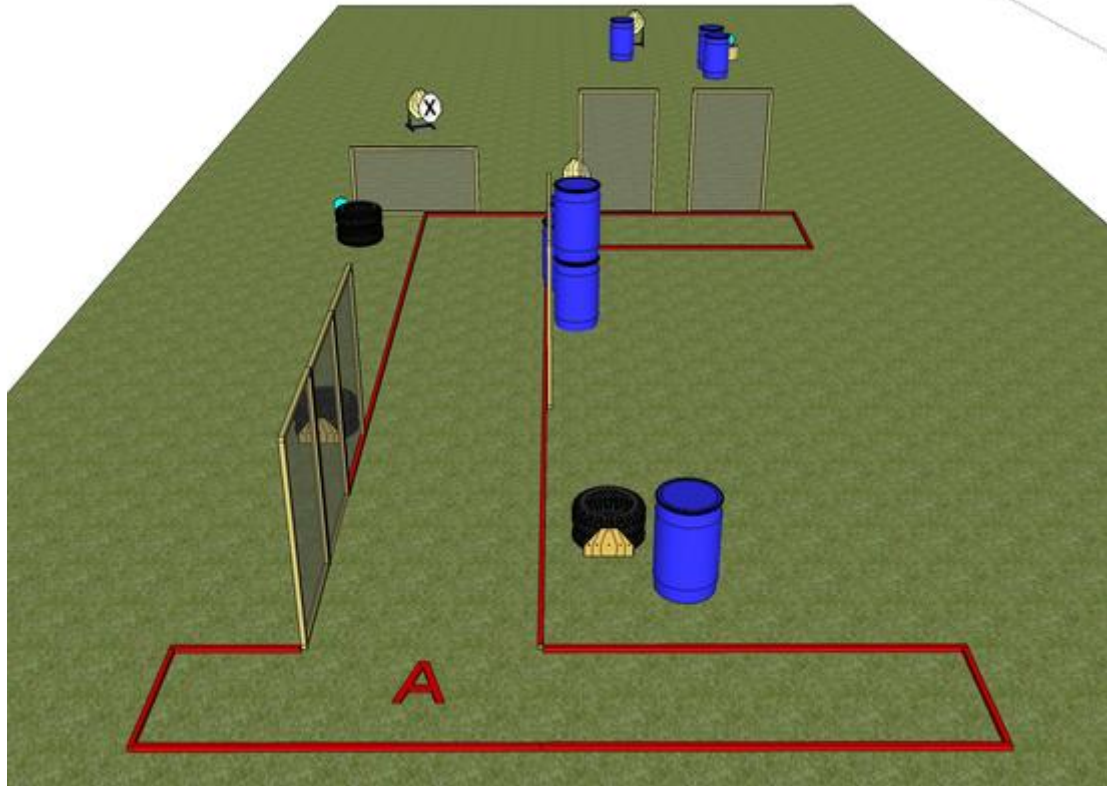

11. Korthållet Höger

CoF	Comstock - Short	Points	60 p
Targets	5 paper, 2 plates, Total 7 targets	Min rounds	12
Firearm	Handgun	Match-%	5.45%

Procedure	
Starting position	Gun loaded & holstered
Firearm ready condition	
Start on	Audible signal
Stop on	Last shot
Penalties	As per current edition of rules
Safety angles	L/R
Setup notes