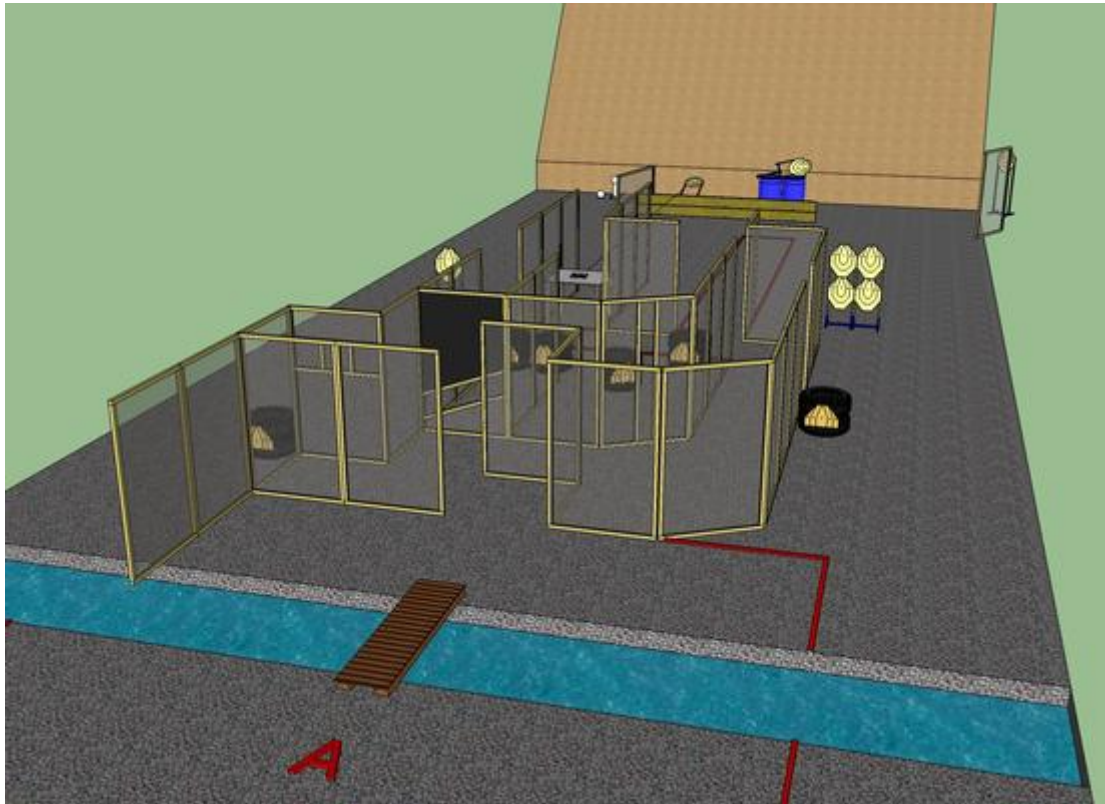

# 1. Höga Berget

CoF	Comstock - Long	Points	160 p
Targets	15 paper, 1 popper, 1 plates, Total 17 targets	Min rounds	32
Firearm	Handgun	Match-%	14.55%

Procedure	
Starting position	Gun loaded & holstered
Firearm ready condition	
Start on	Audible signal
Stop on	Last shot
Penalties	As per current edition of rules
Safety angles	L/R
Setup notes	