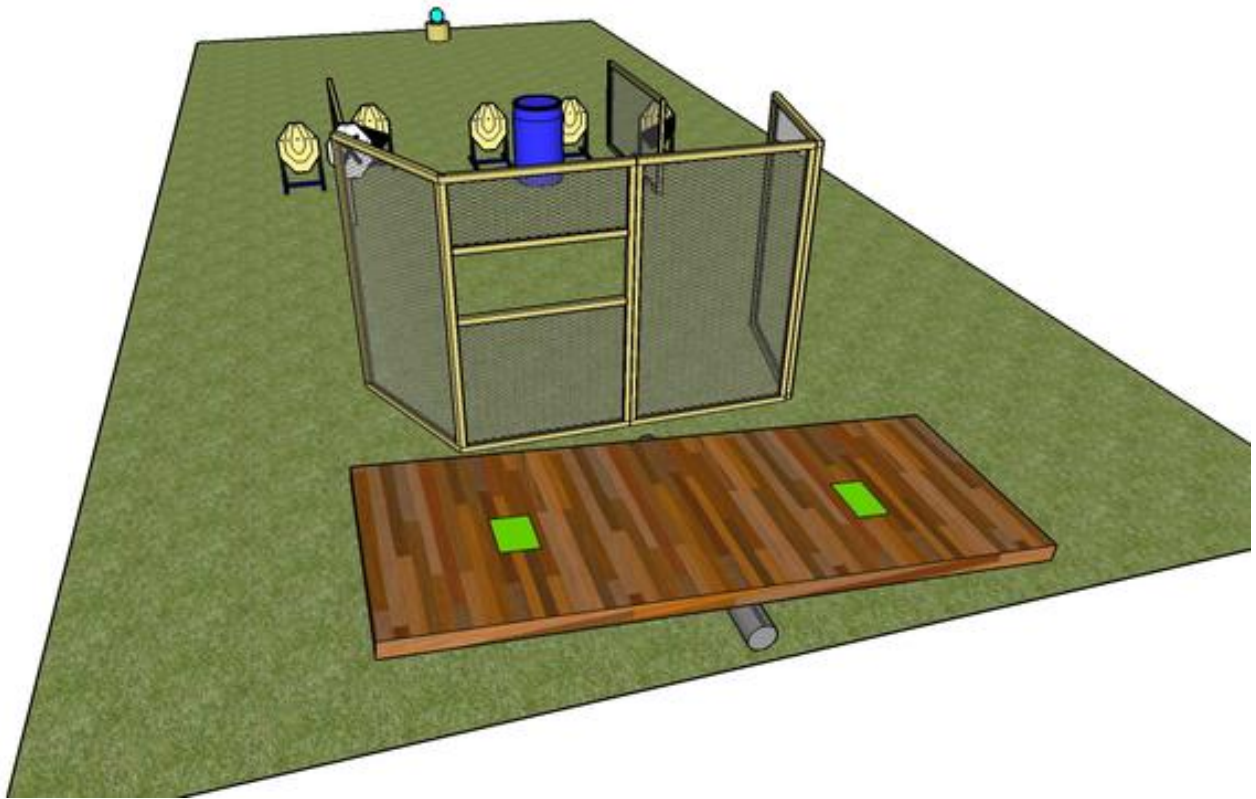

8. 300m-vallen Vänster

CoF	Comstock - Short	Points	55 p
Targets	5 paper, 1 popper, Total 6 targets	Min rounds	11
Firearm	Handgun	Match-%	5.00%

Procedure	
Starting position	Gun loaded & holstered
Firearm ready condition	
Start on	Audible signal
Stop on	Last shot
Penalties	As per current edition of rules
Safety angles	L/R
Setup notes