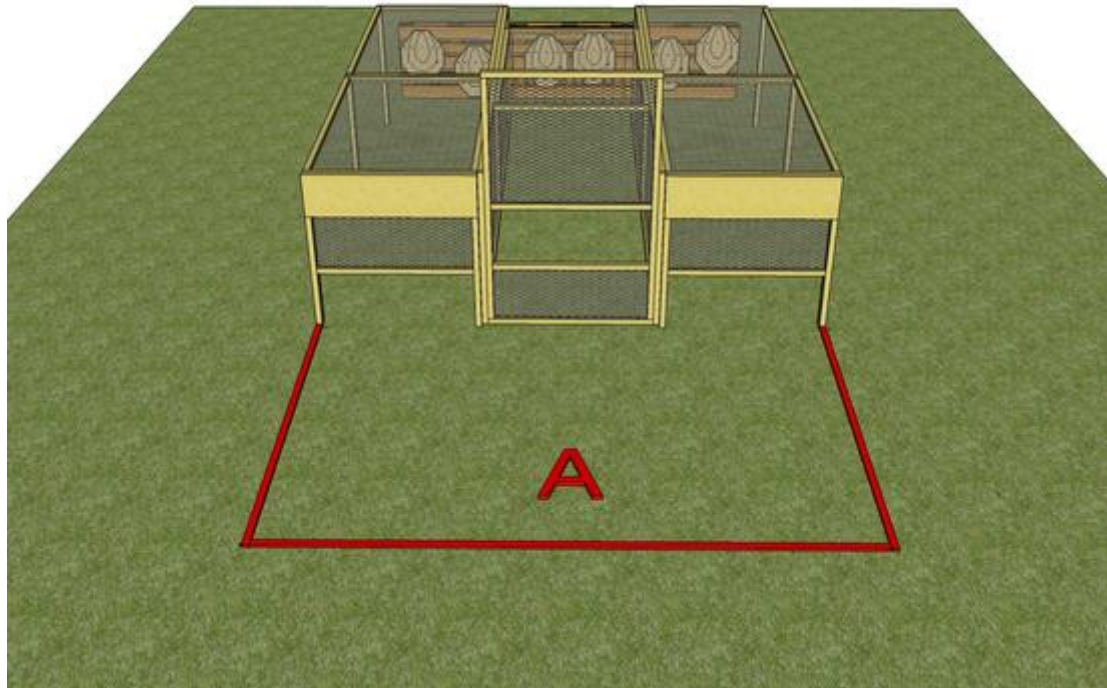

4. Motorvägen

CoF	Comstock - Short	Points	60 p
Targets	6 paper, Total 6 targets	Min rounds	12
Firearm	Handgun	Match-%	5.45%

Procedure	
Starting position	Gun loaded & holstered
Firearm ready condition	
Start on	Audible signal
Stop on	Last shot
Penalties	As per current edition of rules
Safety angles	L/R
Setup notes