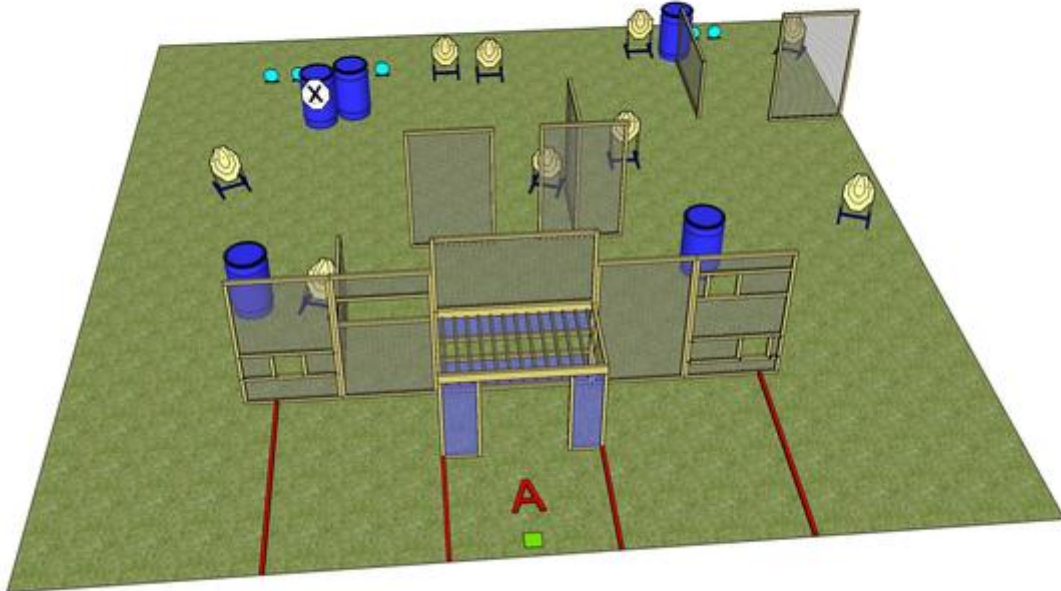

2. Låga Berget

CoF	Comstock - Medium	Points	115 p
Targets	9 paper, 5 plates, Total 14 targets	Min rounds	23
Firearm	Handgun	Match-%	10.45%

Procedure	
Starting position	Gun loaded & holstered
Firearm ready condition	
Start on	Audible signal
Stop on	Last shot
Penalties	As per current edition of rules
Safety angles	L/R
Setup notes