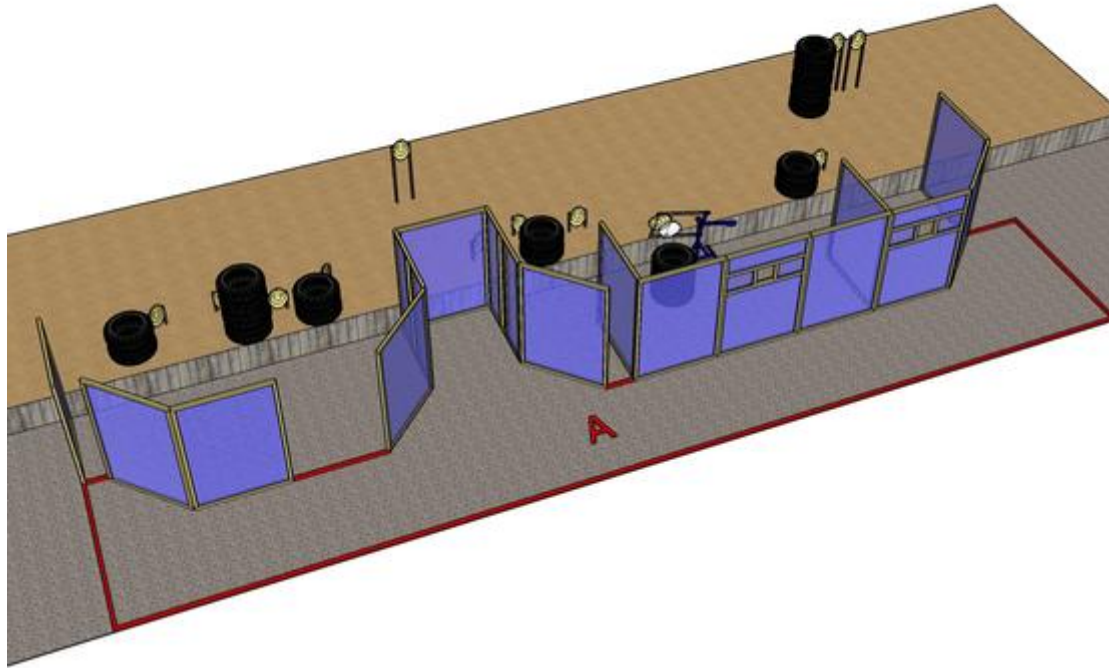

7. 100m-vallen

CoF	Comstock - Short	Points	60 p
Targets	12 paper, Total 12 targets	Min rounds	12
Firearm	Handgun	Match-%	5.45%

Procedure	
Starting position	Gun loaded & holstered
Firearm ready condition	
Start on	Audible signal
Stop on	Last shot
Penalties	As per current edition of rules
Safety angles	L/R
Setup notes