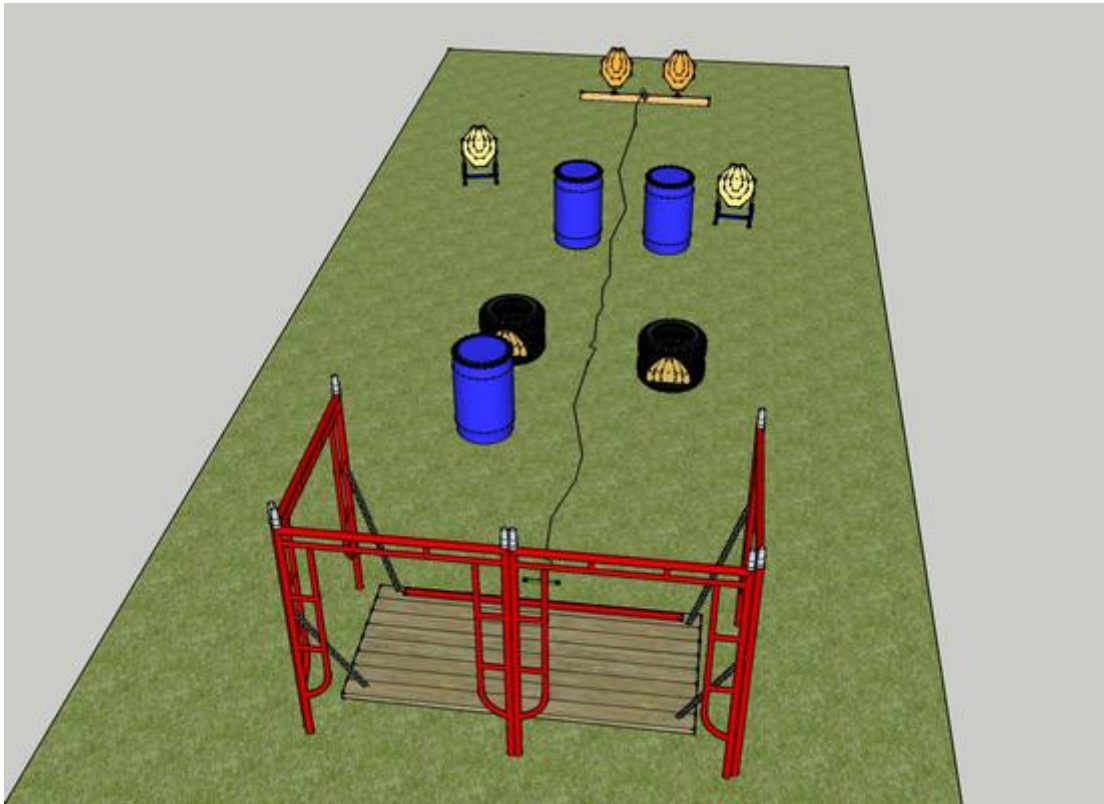

12. 140m-vallen

CoF	Comstock - Short	Points	60 p
Targets	6 paper, Total 6 targets	Min rounds	12
Firearm	Handgun	Match-%	5.45%

Procedure	
Starting position	Magazine inserted, empty chamber & holstered. Rebolver loaded & holstered.
Firearm ready condition	
Start on	Audible signal
Stop on	Last shot
Penalties	As per current edition of rules
Safety angles	L/R
Setup notes