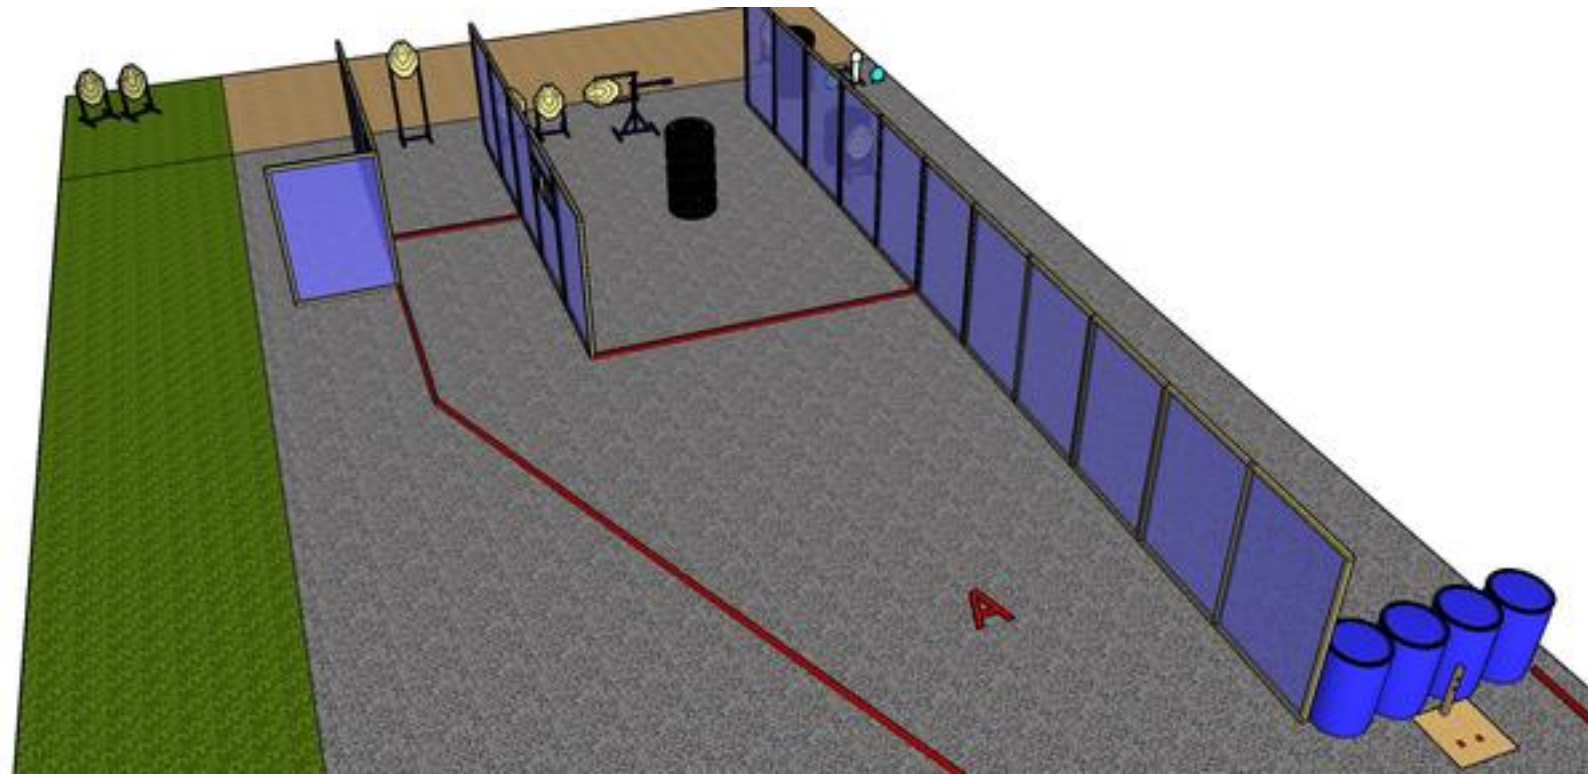

10. Korthållet Vänster

CoF	Comstock - Medium	Points	95 p
Targets	8 paper, 1 popper, 2 plates, Total 11 targets	Min rounds	19
Firearm	Handgun	Match-%	8.64%

Procedure	
Starting position	Gun loaded & holstered
Firearm ready condition	
Start on	Audible signal
Stop on	Last shot
Penalties	As per current edition of rules
Safety angles	L/R
Setup notes