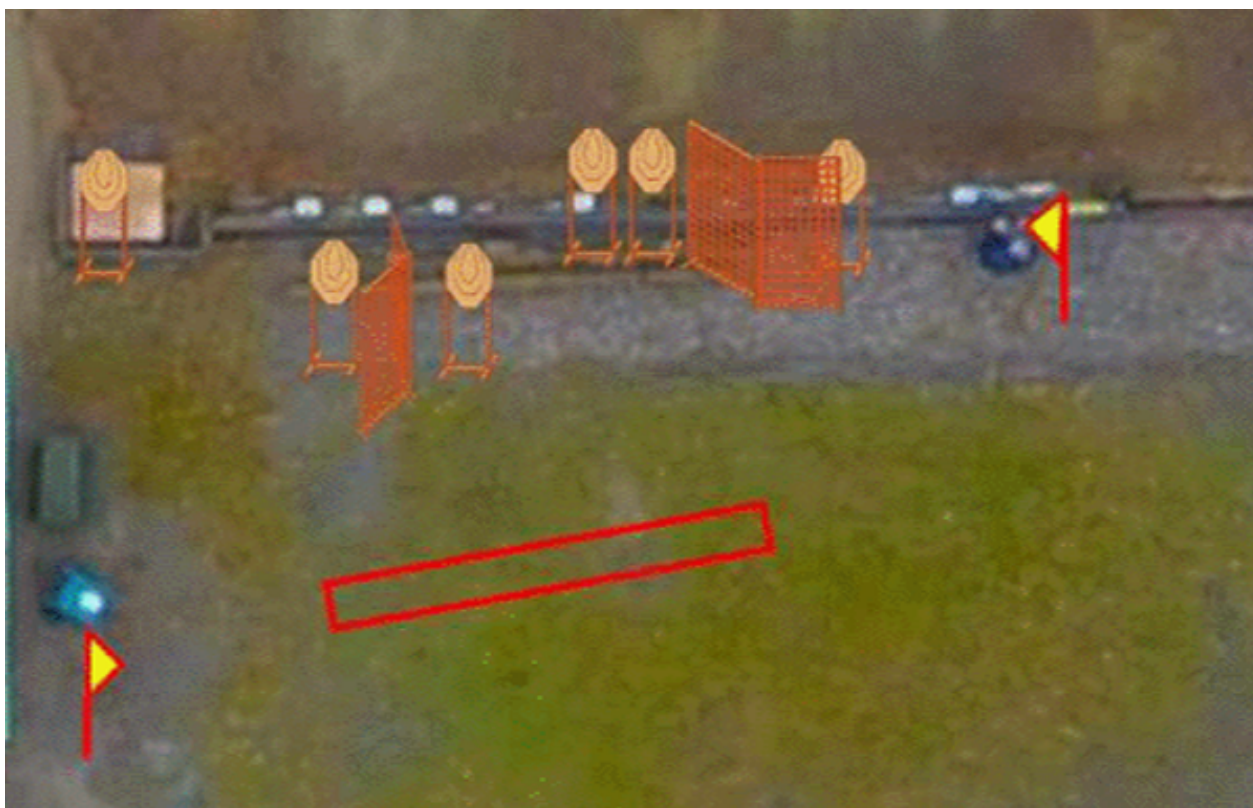

1. A1 short

CoF	Comstock - Short	Points	60 p
Targets	5 paper, 2 plates, Total 7 targets	Min rounds	12
Firearm	Handgun	Match-%	10.53%

Procedure	
Starting position	
Firearm ready condition	
Start on	Audible signal
Stop on	Last shot
Penalties	As per current edition of rules
Safety angles	L/R
Setup notes	

2. B1 short

No image

CoF	Comstock - Short	Points	60 p
Targets	6 paper, Total 6 targets	Min rounds	12
Firearm	Handgun	Match-%	10.53%

Procedure	På signal bekämpa
Starting position	
Firearm ready condition	
Start on	Audible signal
Stop on	Last shot
Penalties	As per current edition of rules
Safety angles	L/R
Setup notes	