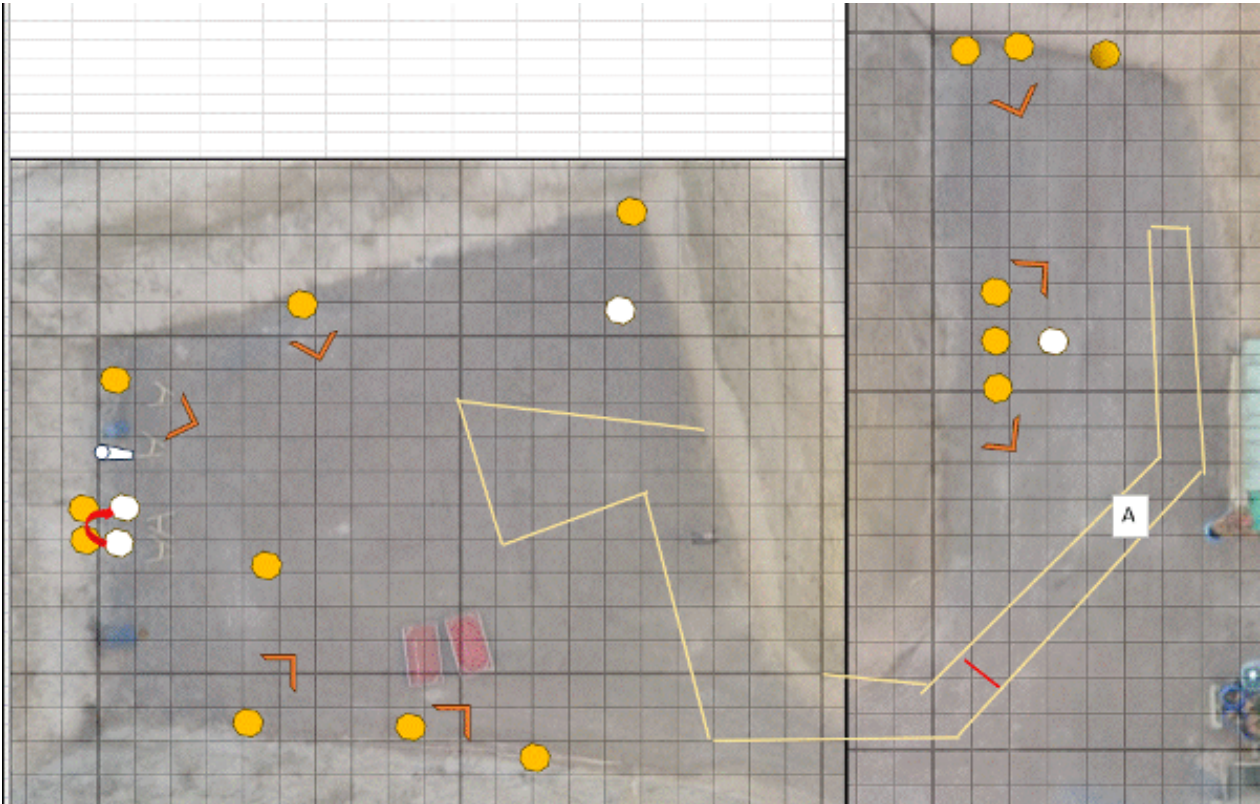

5. BC2 Long

CoF	Comstock - Long	Points	155 p
Targets	15 paper, 1 popper, Total 16 targets	Min rounds	31
Firearm	Handgun	Match-%	27.19%

Procedure	På signal bekämpa målen. Popper 1 måste fällas före area A lämnas
Starting position	I area A
Firearm ready condition	
Start on	Audible signal
Stop on	Last shot
Penalties	As per current edition of rules
Safety angles	Snökläppar. Efter passage av plastfat ändras vänster käpp på bana B yill vänster käpp bana C. Höger käpp bana B, med hjälpkäpp i bana C
Setup notes