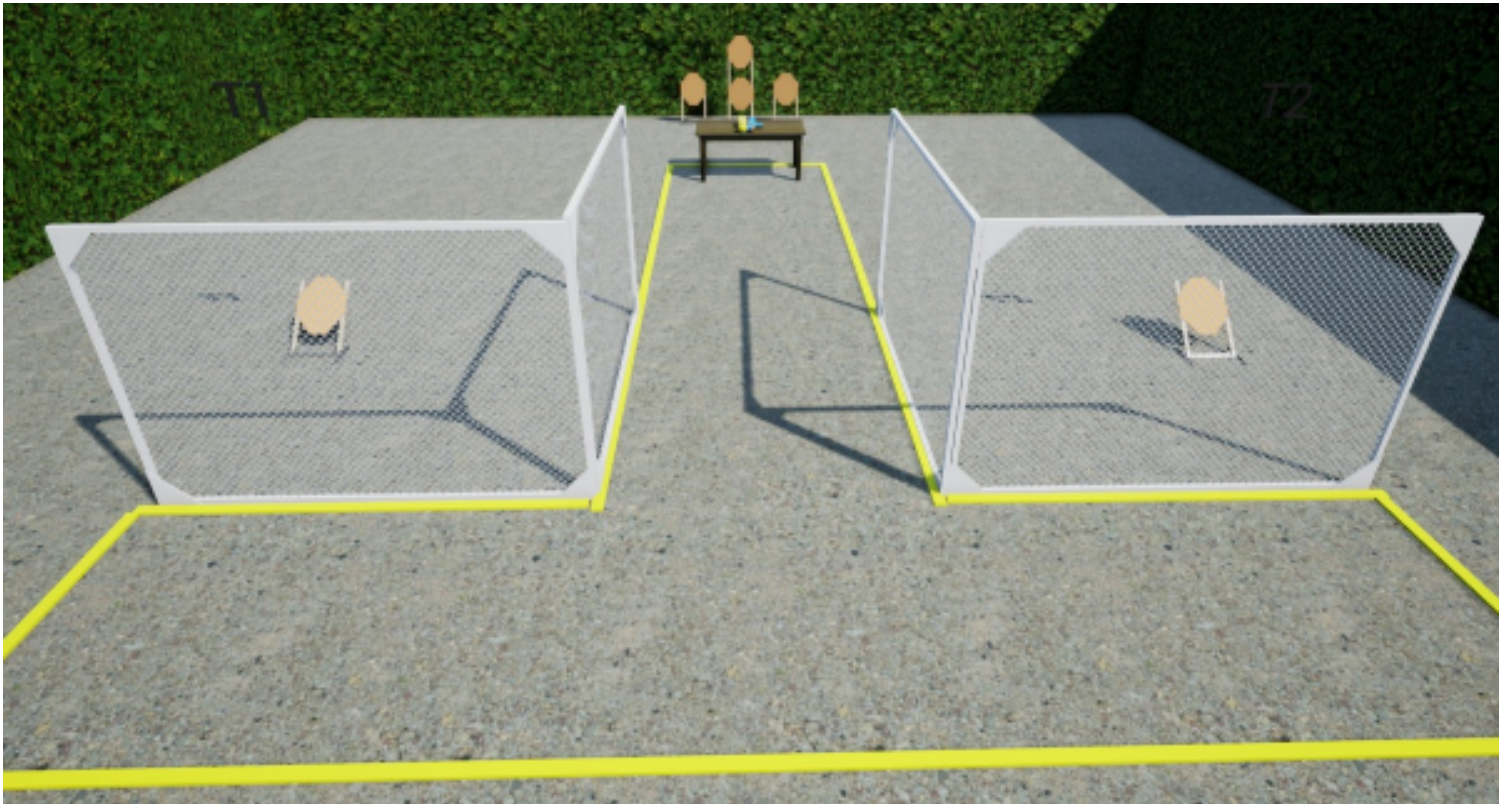

# 1. Some like it tight

CoF	Comstock - Short	Points	60 p
Targets	6 paper, Total 6 targets	Min rounds	12
Firearm	Handgun	Match-%	13.95%

Procedure	On the audible start signal, engage all targets from within the shooting area.
Starting position	The start position is standing relaxed anywhere in the shooting area, facing down range with wrists below belt.
Firearm ready condition	Handgun/Rifle placed on table facing down-range according to markers. Magazine inserted, chamber empty / Option 2
Start on	Audible signal
Stop on	Last shot
Penalties	As per current edition of rules
Safety angles	Left: Red marker Right: 90 degrees
Setup notes	Bane 1 haglebrakka

## 2. Will you bend?

CoF	Comstock - Medium	Points	100 p
Targets	8 paper, 4 plates, 4 no-shoot, Total 12 targets	Min rounds	20
Firearm	Handgun	Match-%	23.26%

Procedure	On the audible start signal, engage all targets from within the shooting area.
Starting position	The start position is standing anywhere in the shooting area, facing down range with wrists below belt. Handgun is loaded and holstered. PCC start position is stock on belt, safety on, muzzle pointing downrange option 1
Firearm ready condition	
Start on	Audible signal
Stop on	Last shot
Penalties	As per current edition of rules
Safety angles	L/R 90/90
Setup notes	Haglebrakka bane 2. Bruker vippestål hvor man ved å skyte stålet vipper frem to miniskiver (hvorav 1 er no-shoot) Det skal være en luke som gjør at du kan velge å skyte to av de på litt avstand, men da slipper å gå helt ut til den ene siden