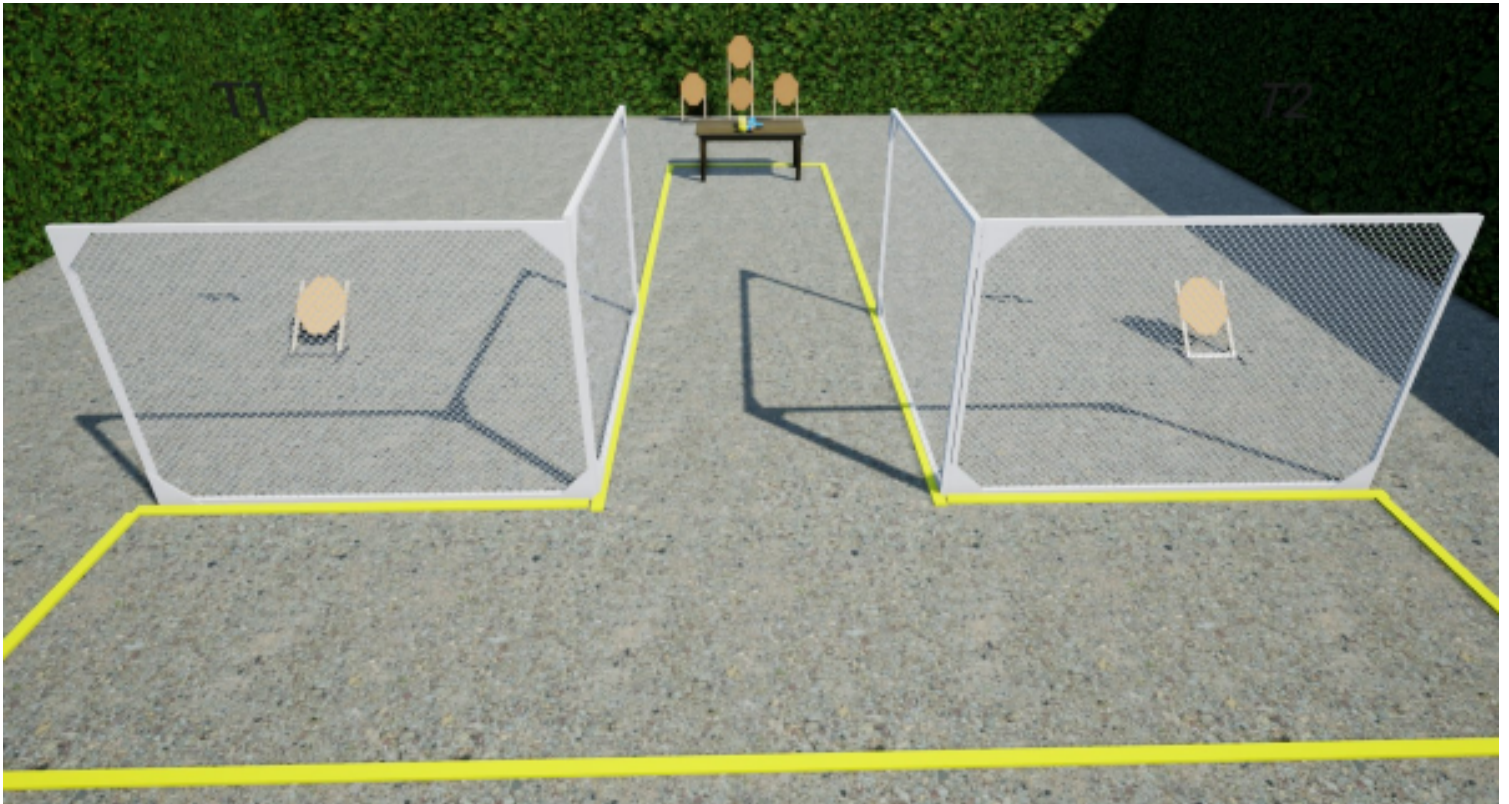

# 1. Some like it tight

CoF	Comstock - Short	Points	60 p
Targets	6 paper, Total 6 targets	Min rounds	12
Firearm	Handgun	Match-%	13.95%

Procedure	On the audible start signal, engage all targets from within the shooting area.
Starting position	The start position is standing relaxed anywhere in the shooting area, facing down range with wrists below belt.
Firearm ready condition	Handgun/Rifle placed on table facing down-range according to markers. Magazine inserted, chamber empty / Option 2
Start on	Audible signal
Stop on	Last shot
Penalties	As per current edition of rules
Safety angles	Left: Red marker Right: 90 degrees
Setup notes	Bane 1 haglebrakka

## 2. Will you bend?

CoF	Comstock - Medium	Points	100 p
Targets	8 paper, 4 plates, 4 no-shoot, Total 12 targets	Min rounds	20
Firearm	Handgun	Match-%	23.26%

Procedure	On the audible start signal, engage all targets from within the shooting area.
Starting position	The start position is standing anywhere in the shooting area, facing down range with wrists below belt. Handgun is loaded and holstered. PCC start position is stock on belt, safety on, muzzle pointing downrange option 1
Firearm ready condition	
Start on	Audible signal
Stop on	Last shot
Penalties	As per current edition of rules
Safety angles	L/R 90/90
Setup notes	Haglebrakka bane 2. Bruker vippestål hvor man ved å skyte stålet vipper frem to miniskiver (hvorav 1 er no-shoot) Det skal være en luke som gjør at du kan velge å skyte to av de på litt avstand, men da slipper å gå helt ut til den ene siden