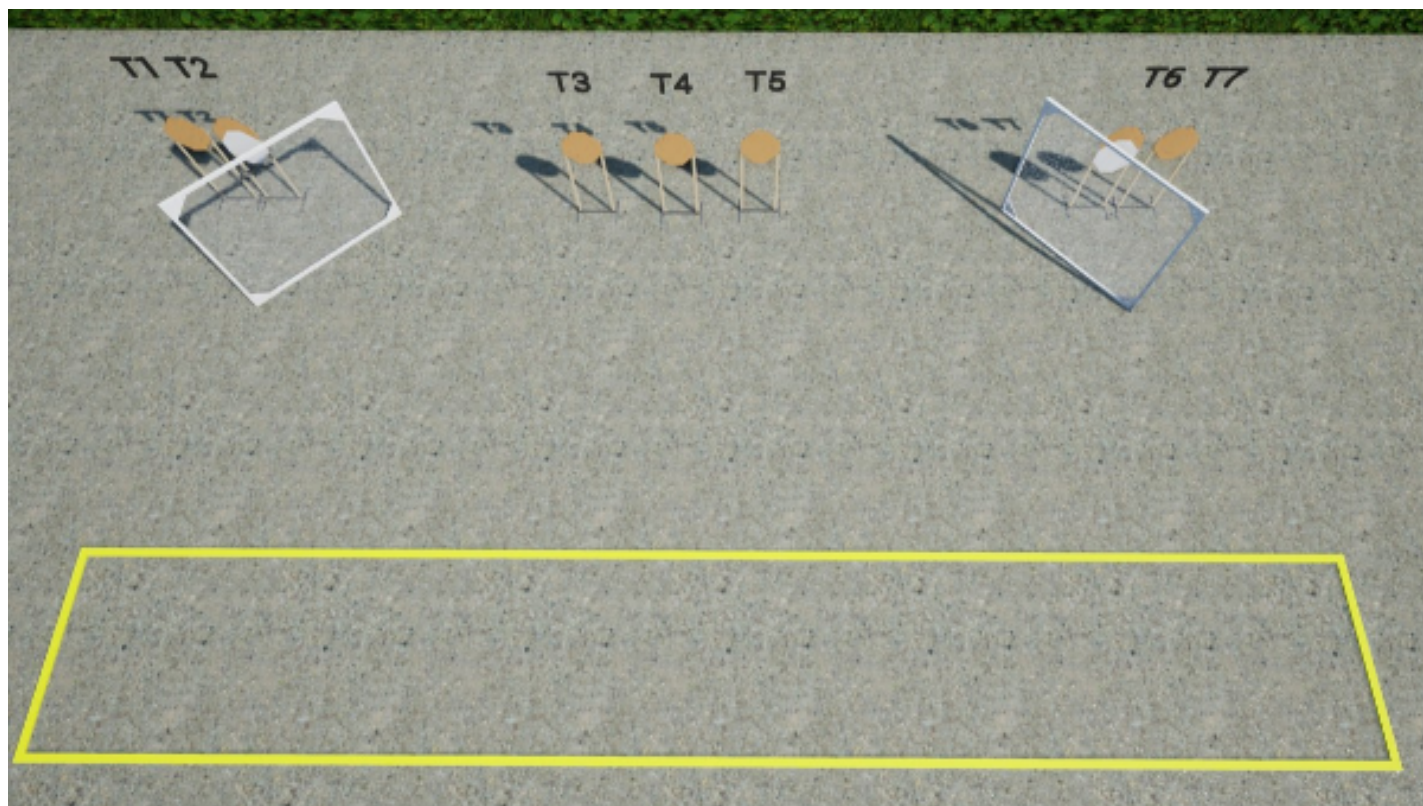

4. Run forest, run

CoF	Comstock - Medium	Points	70 p
Targets	7 paper, 2 no-shoot, Total 7 targets	Min rounds	14
Firearm	Handgun	Match-%	16.28%

Procedure	On the audible start signal, engage all targets from within the shooting area.
Starting position	The start position is standing anywhere in the shooting area, facing down range with wrists below belt. Handgun is loaded and holstered. PCC start position is stock on belt, safety on, muzzle pointing downrange option 1
Firearm ready condition	Loaded and holstered, option 1
Start on	Audible signal
Stop on	Last shot
Penalties	As per current edition of rules
Safety angles	L/R Red marks
Setup notes	Haglebrakka bane 3