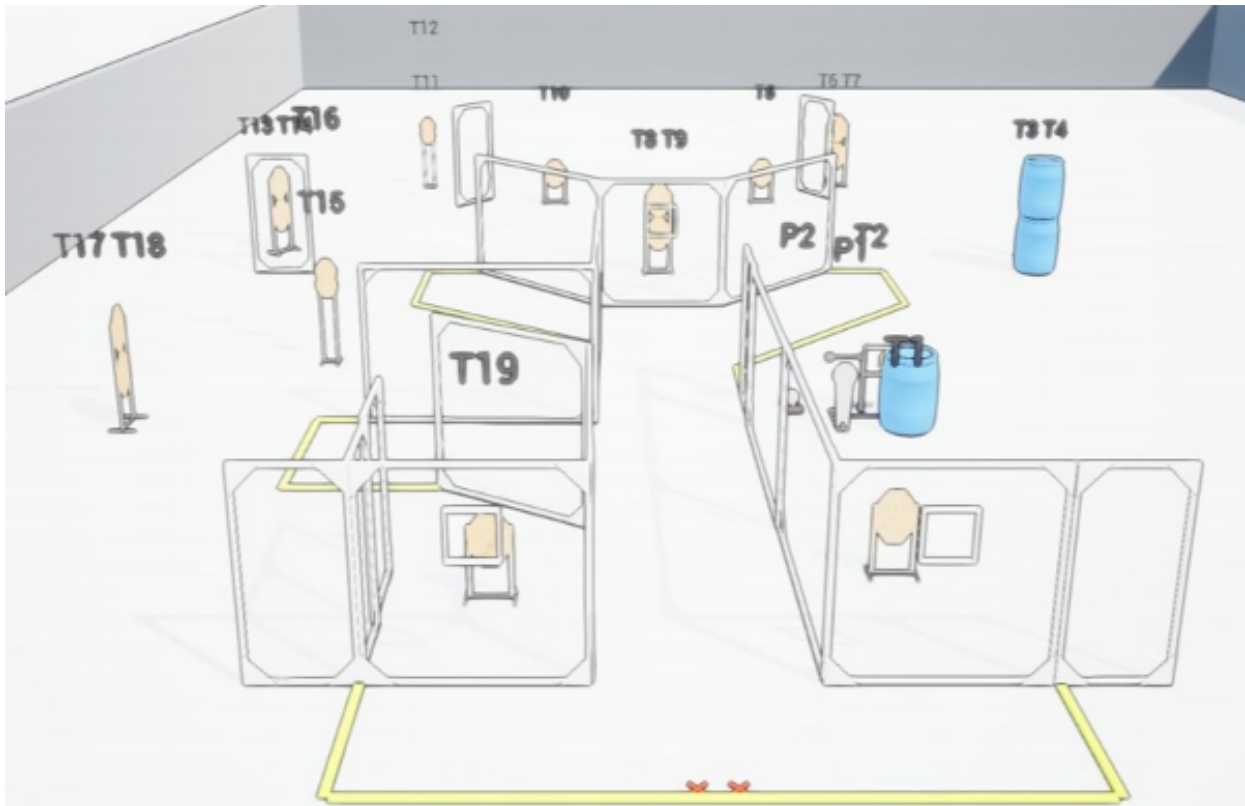

3. Run or aim?

CoF	Comstock - Long	Points	200 p
Targets	19 paper, 2 popper, Total 21 targets	Min rounds	40
Firearm	Handgun	Match-%	46.51%

Procedure	On the audible start signal, engage all targets from within the shooting area.
Starting position	The start position is standing with heels touching marks, facing down range.
Firearm ready condition	Handgun is loaded and holstered, PCC option 1
Start on	Audible signal
Stop on	Last shot
Penalties	As per current edition of rules
Safety angles	L/R 90/90
Setup notes	Storcella