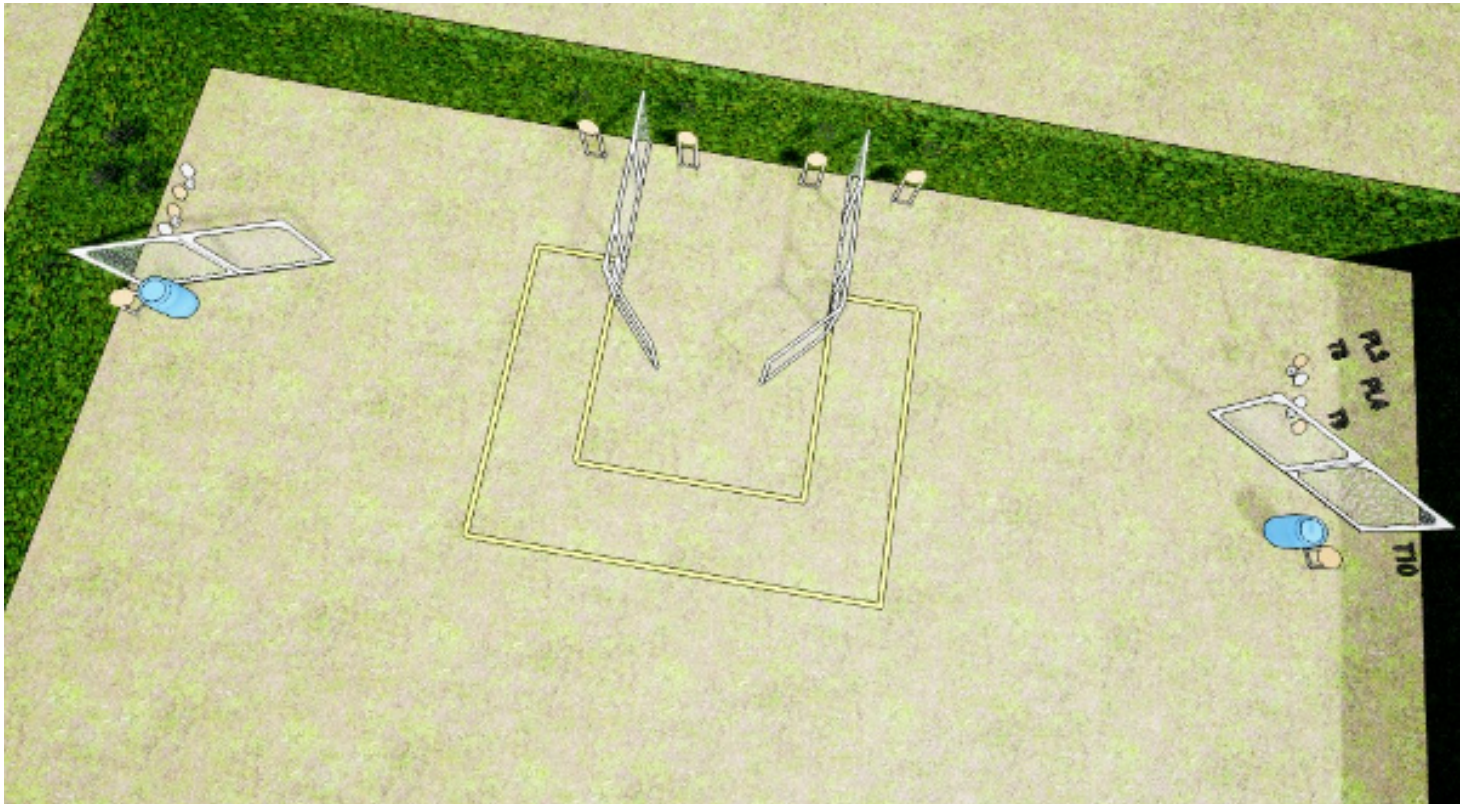

# 1. Some like it tight

CoF	Comstock - Short	Points	60 p
Targets	6 paper, Total 6 targets	Min rounds	12
Firearm	Handgun	Match-%	13.95%

Procedure	On the audible start signal, engage all targets from within the shooting area.
Starting position	The start position is standing relaxed anywhere in the shooting area, facing down range with wrists below belt.
Firearm ready condition	Handgun/Rifle placed on table facing down-range according to markers. Magazine inserted, chamber empty / Option 2
Start on	Audible signal
Stop on	Last shot
Penalties	As per current edition of rules
Safety angles	Left: Red marker Right: 90 degrees
Setup notes	Bane 1 haglebrakka

## 2. Will you bend?

CoF	Comstock - Medium	Points	100 p
Targets	8 paper, 4 plates, 4 no-shoot, Total 12 targets	Min rounds	20
Firearm	Handgun	Match-%	23.26%

Procedure	On the audible start signal, engage all targets from within the shooting area.
Starting position	The start position is standing anywhere in the shooting area, facing down range with wrists below belt. Handgun is loaded and holstered. PCC start position is stock on belt, safety on, muzzle pointing downrange option 1
Firearm ready condition	
Start on	Audible signal
Stop on	Last shot
Penalties	As per current edition of rules
Safety angles	L/R 90/90
Setup notes	Haglebrakka bane 2. Bruker vippestål hvor man ved å skyte stålet vipper frem to miniskiver (hvorav 1 er no-shoot) Det skal være en luke som gjør at du kan velge å skyte to av de på litt avstand, men da slipper å gå helt ut til den ene siden