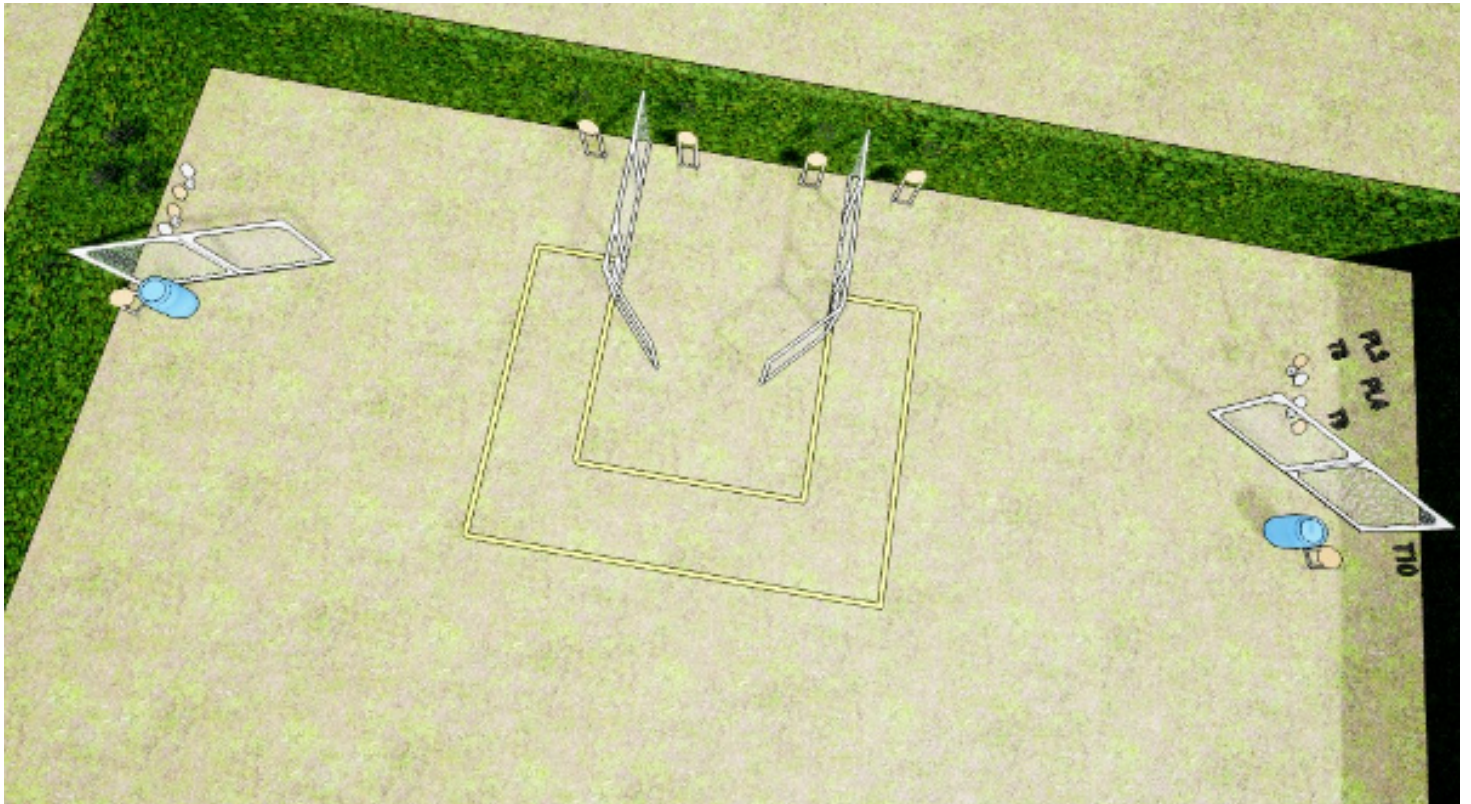

# 1. Some like it tight

CoF	Comstock - Short	Points	60 p
Targets	6 paper, Total 6 targets	Min rounds	12
Firearm	Handgun	Match-%	13.95%

Procedure	On the audible start signal, engage all targets from within the shooting area.
Starting position	The start position is standing relaxed anywhere in the shooting area, facing down range with wrists below belt.
Firearm ready condition	Handgun/Rifle placed on table facing down-range according to markers. Magazine inserted, chamber empty / Option 2
Start on	Audible signal
Stop on	Last shot
Penalties	As per current edition of rules
Safety angles	Left: Red marker Right: 90 degrees
Setup notes	Bane 1 haglebrakka

## 2. Will you bend?

CoF	Comstock - Medium	Points	100 p
Targets	8 paper, 4 plates, 4 no-shoot, Total 12 targets	Min rounds	20
Firearm	Handgun	Match-%	23.26%

Procedure	On the audible start signal, engage all targets from within the shooting area.
Starting position	The start position is standing anywhere in the shooting area, facing down range with wrists below belt. Handgun is loaded and holstered. PCC start position is stock on belt, safety on, muzzle pointing downrange option 1
Firearm ready condition	
Start on	Audible signal
Stop on	Last shot
Penalties	As per current edition of rules
Safety angles	L/R 90/90
Setup notes	Haglebrakka bane 2. Bruker vippestål hvor man ved å skyte stålet vipper frem to miniskiver (hvorav 1 er no-shoot) Det skal være en luke som gjør at du kan velge å skyte to av de på litt avstand, men da slipper å gå helt ut til den ene siden