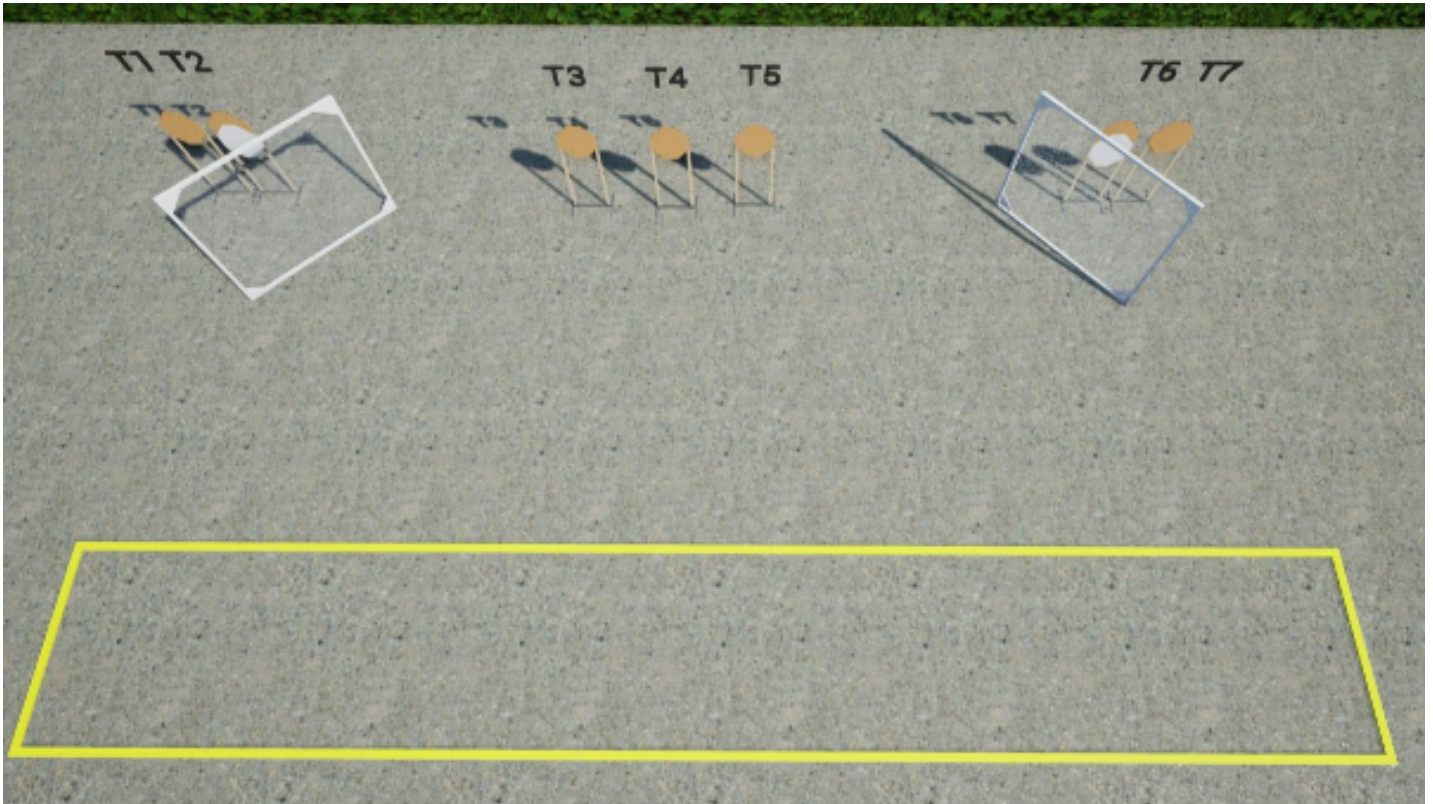

3. The Long Run

CoF	Comstock - Long	Points	200 p
Targets	19 paper, 1 popper, 1 plates, Total 21 targets	Min rounds	40
Firearm	Handgun	Match-%	55.56%

Procedure	On the audible start signal, engage all targets from within the shooting area.
Starting position	The start position is standing anywhere in the shooting area, facing down range with wrists below belt. Handgun is loaded and holstered. PCC start position is stock on belt, safety on, muzzle pointing downrange option 1
Firearm ready condition	Loaded and holstered, option 1
Start on	Audible signal
Stop on	Last shot
Penalties	As per current edition of rules
Safety angles	L/R Red marks
Setup notes	Haglebrakka bane 3