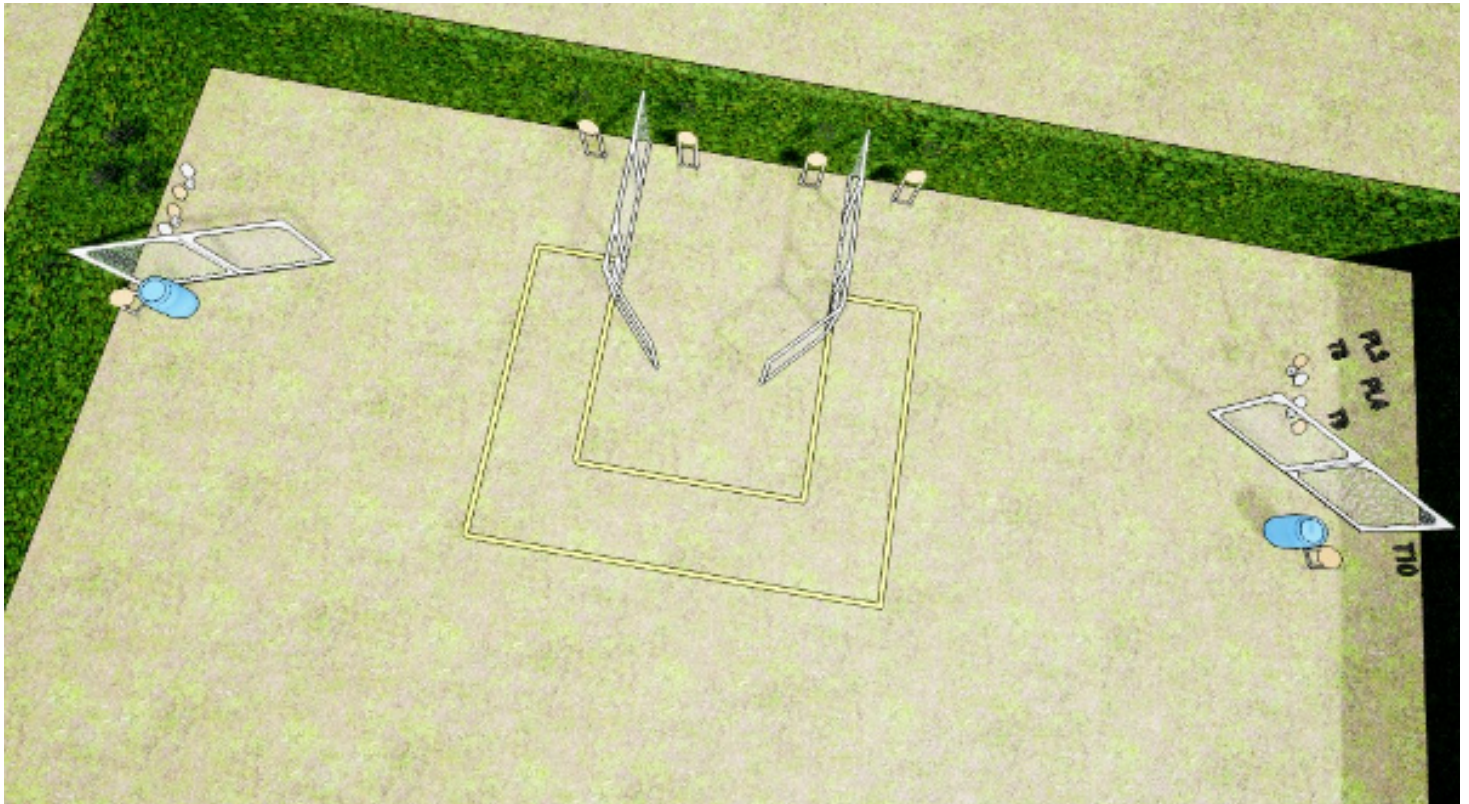

# 1. Some like it tight

CoF	Comstock - Short	Points	60 p
Targets	6 paper, Total 6 targets	Min rounds	12
Firearm	Handgun	Match-%	16.67%

Procedure	On the audible start signal, engage all targets from within the shooting area.
Starting position	The start position is standing relaxed anywhere in the shooting area, facing down range with wrists below belt.
Firearm ready condition	Handgun/Rifle placed on table facing down-range according to markers. Magazine inserted, chamber empty / Option 2
Start on	Audible signal
Stop on	Last shot
Penalties	As per current edition of rules
Safety angles	Left: Red marker Right: 90 degrees
Setup notes	Bane 1 haglebrakka

## 2. Will you bend?

CoF	Comstock - Medium	Points	100 p
Targets	8 paper, 4 plates, 4 no-shoot, Total 12 targets	Min rounds	20
Firearm	Handgun	Match-%	27.78%

Procedure	On the audible start signal, engage all targets from within the shooting area.
Starting position	The start position is standing anywhere in the shooting area, facing down range with wrists below belt. Handgun is loaded and holstered. PCC start position is stock on belt, safety on, muzzle pointing downrange option 1
Firearm ready condition	
Start on	Audible signal
Stop on	Last shot
Penalties	As per current edition of rules
Safety angles	L/R 90/90
Setup notes	Haglebrakka bane 2. Bruker vippestål hvor man ved å skyte stålet vipper frem to miniskiver (hvorav 1 er no-shoot) Det skal være en luke som gjør at du kan velge å skyte to av de på litt avstand, men da slipper å gå helt ut til den ene siden