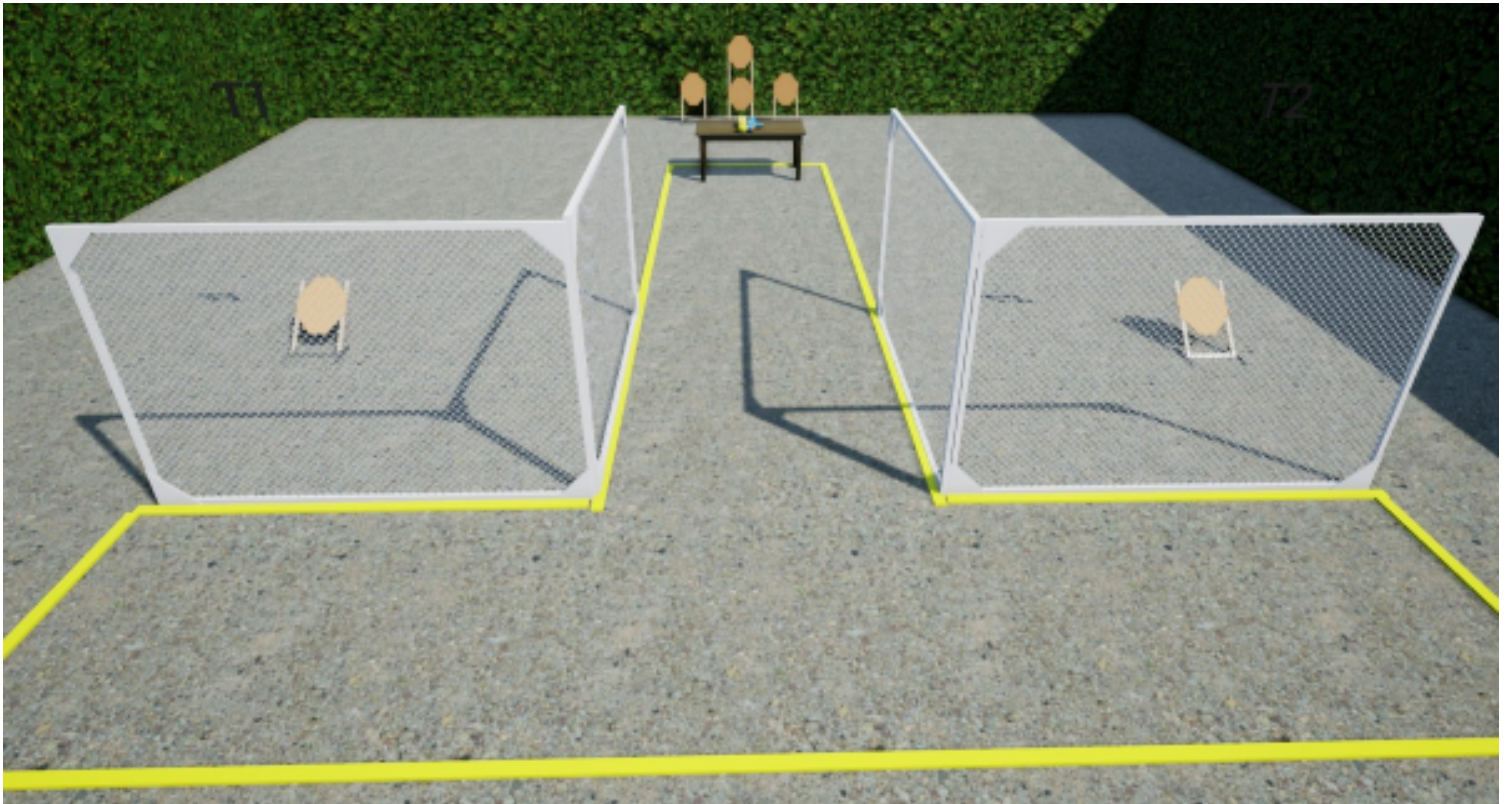

# 1. Some like it tight

CoF	Comstock - Short	Points	60 p
Targets	6 paper, Total 6 targets	Min rounds	12
Firearm	Handgun	Match-%	16.67%

Procedure	On the audible start signal, engage all targets from within the shooting area.
Starting position	The start position is standing relaxed anywhere in the shooting area, facing down range with wrists below belt.
Firearm ready condition	Handgun/Rifle placed on table facing down-range according to markers. Magazine inserted, chamber empty / Option 2
Start on	Audible signal
Stop on	Last shot
Penalties	As per current edition of rules
Safety angles	Left: Red marker Right: 90 degrees
Setup notes	Bane 1 haglebrakka

## 2. Will you bend?

CoF	Comstock - Medium	Points	100 p
Targets	8 paper, 4 plates, 4 no-shoot, Total 12 targets	Min rounds	20
Firearm	Handgun	Match-%	27.78%

Procedure	On the audible start signal, engage all targets from within the shooting area.
Starting position	The start position is standing anywhere in the shooting area, facing down range with wrists below belt. Handgun is loaded and holstered. PCC start position is stock on belt, safety on, muzzle pointing downrange option 1
Firearm ready condition	
Start on	Audible signal
Stop on	Last shot
Penalties	As per current edition of rules
Safety angles	L/R 90/90
Setup notes	Haglebrakka bane 2. Bruker vippestål hvor man ved å skyte stålet vipper frem to miniskiver (hvorav 1 er no-shoot) Det skal være en luke som gjør at du kan velge å skyte to av de på litt avstand, men da slipper å gå helt ut til den ene siden