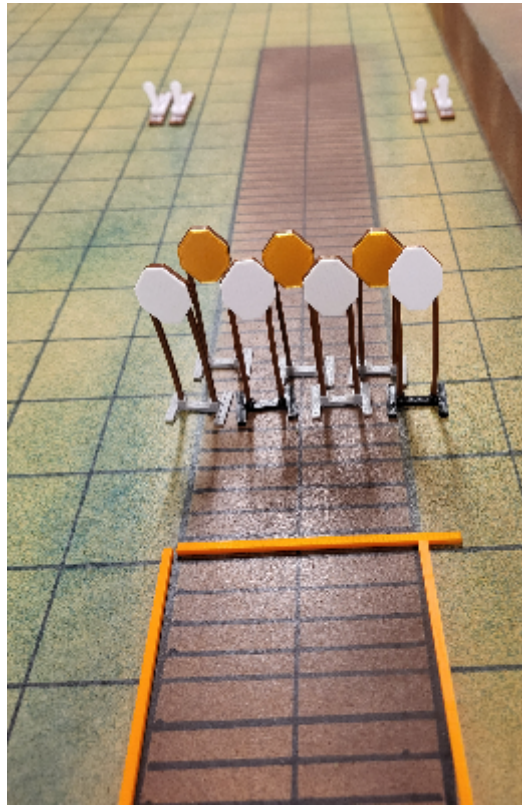

# 1. Stage 1 PCC Forest

CoF	Comstock - Short	Points	50 p
Targets	3 paper, 4 plates, 4 no-shoot, Total 7 targets	Min rounds	10
Firearm	Pistol Caliber Carbine	Match-%	14.29%

Procedure	On start signal engage all targets as they become visible within the designated area.
Starting position	Standing relaxed
Firearm ready condition	Option 2
Start on	Audible signal
Stop on	Last shot
Penalties	As per current edition of rules
Safety angles	90/90 height restriction (below parking level)
Setup notes	

## 2. Stage 2 PCC Heels

CoF	Comstock - Medium	Points	100 p
Targets	10 paper, Total 10 targets	Min rounds	20
Firearm	Pistol Caliber Carbine	Match-%	28.57%

Procedure	On start signal engage all targets as they become visible within the designated area.
Starting position	Heels marks
Firearm ready condition	Option 1
Start on	Audible signal
Stop on	Last shot
Penalties	As per current edition of rules
Safety angles	Red marker on the left side behind it 90 degrees on the left side, back corner of the container on the right
Setup notes	

### 3. Stage 3 PCC All in

CoF	Comstock - Long	Points	200 p
Targets	19 paper, 2 popper, Total 21 targets	Min rounds	40
Firearm	Pistol Caliber Carbine	Match-%	57.14%

Procedure	On start signal engage all targets as they become visible within the designated area. Poppers P1 activates moving target T1 Poppers P2 activates moving target T2
Starting position	Standing relaxed
Firearm ready condition	Option 1
Start on	Audible signal
Stop on	Last shot
Penalties	As per current edition of rules
Safety angles	Red marker on the left side behind it 90 degrees on the left side, back corner of the container on the right
Setup notes	