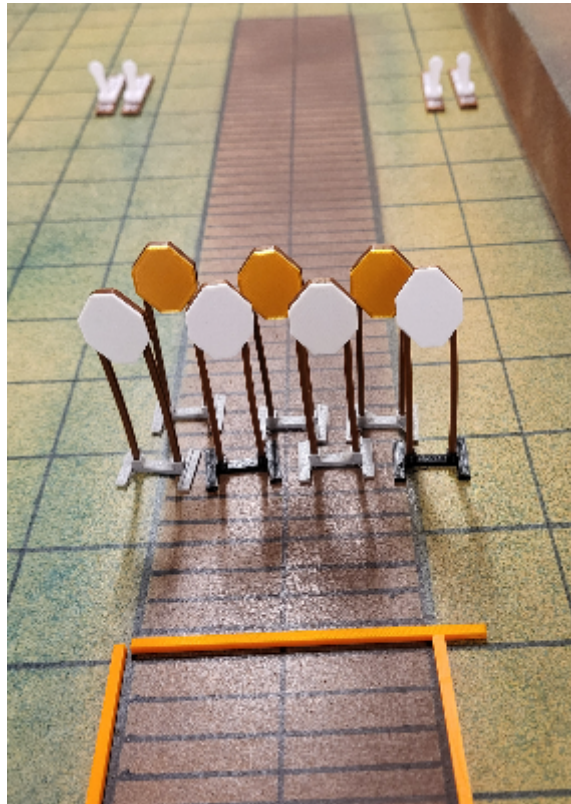

# 1. Stage 1 MiniRifle Forest

CoF	Comstock - Short	Points	50 p
Targets	3 paper, 4 plates, 4 no-shoot, Total 7 targets	Min rounds	10
Firearm	Mini Rifle	Match-%	14.29%

Procedure	On start signal engage all targets as they become visible within the designated area.
Starting position	Standing relaxed
Firearm ready condition	90/90 height restriction (below parking level)
Start on	Audible signal
Stop on	Last shot
Penalties	As per current edition of rules
Safety angles	L/R
Setup notes	

## 2. Stage 2 MiniRifle Heels

CoF	Comstock - Medium	Points	100 p
Targets	10 paper, Total 10 targets	Min rounds	20
Firearm	Mini Rifle	Match-%	28.57%

Procedure	On start signal engage all targets as they become visible within the designated area.
Starting position	Foot touch marks on the right or left side
Firearm ready condition	Option 1
Start on	Audible signal
Stop on	Last shot
Penalties	As per current edition of rules
Safety angles	Red marker on the left side behind it 90 degrees on the left side, back corner of the container on the right
Setup notes	

### 3. Stage 3 MiniRifle All in

CoF	Comstock - Long	Points	200 p
Targets	19 paper, 2 popper, Total 21 targets	Min rounds	40
Firearm	Mini Rifle	Match-%	57.14%

Procedure	On start signal engage all targets as they become visible within the designated area. Poppers P1 activates moving target T1 Poppers P2 activates moving target T2
Starting position	Standing relaxed
Firearm ready condition	Option 1
Start on	Audible signal
Stop on	Last shot
Penalties	As per current edition of rules
Safety angles	Red marker on the left side behind it 90 degrees on the left side, back corner of the container on the right
Setup notes	