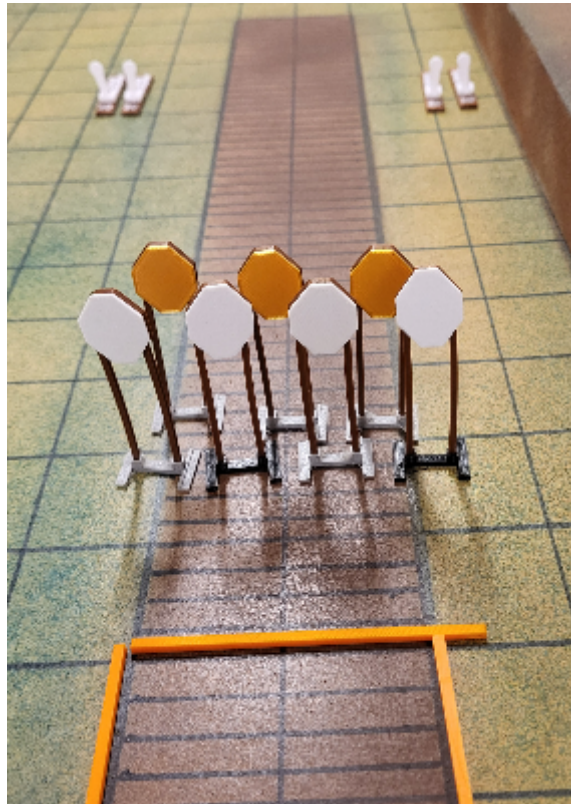

1. Stage 1 MiniRifle Forest

CoF	Comstock - Short	Points	50 p
Targets	3 paper, 4 plates, 4 no-shoot, Total 7 targets	Min rounds	10
Firearm	Mini Rifle	Match-%	14.29%

Procedure	On start signal engage all targets as they become visible within the designated area.
Starting position	Standing relaxed
Firearm ready condition	90/90 height restriction (below parking level)
Start on	Audible signal
Stop on	Last shot
Penalties	As per current edition of rules
Safety angles	L/R
Setup notes	

2. Stage 2 MiniRifle Heels

CoF	Comstock - Medium	Points	100 p
Targets	10 paper, Total 10 targets	Min rounds	20
Firearm	Mini Rifle	Match-%	28.57%

Procedure	On start signal engage all targets as they become visible within the designated area.
Starting position	Foot touch marks on the right or left side
Firearm ready condition	Option 1
Start on	Audible signal
Stop on	Last shot
Penalties	As per current edition of rules
Safety angles	Red marker on the left side behind it 90 degrees on the left side, back corner of the container on the right
Setup notes	

3. Stage 3 MiniRifle All in

CoF	Comstock - Long	Points	200 p
Targets	19 paper, 2 popper, Total 21 targets	Min rounds	40
Firearm	Mini Rifle	Match-%	57.14%

Procedure	On start signal engage all targets as they become visible within the designated area. Poppers P1 activates moving target T1 Poppers P2 activates moving target T2
Starting position	Standing relaxed
Firearm ready condition	Option 1
Start on	Audible signal
Stop on	Last shot
Penalties	As per current edition of rules
Safety angles	Red marker on the left side behind it 90 degrees on the left side, back corner of the container on the right
Setup notes	