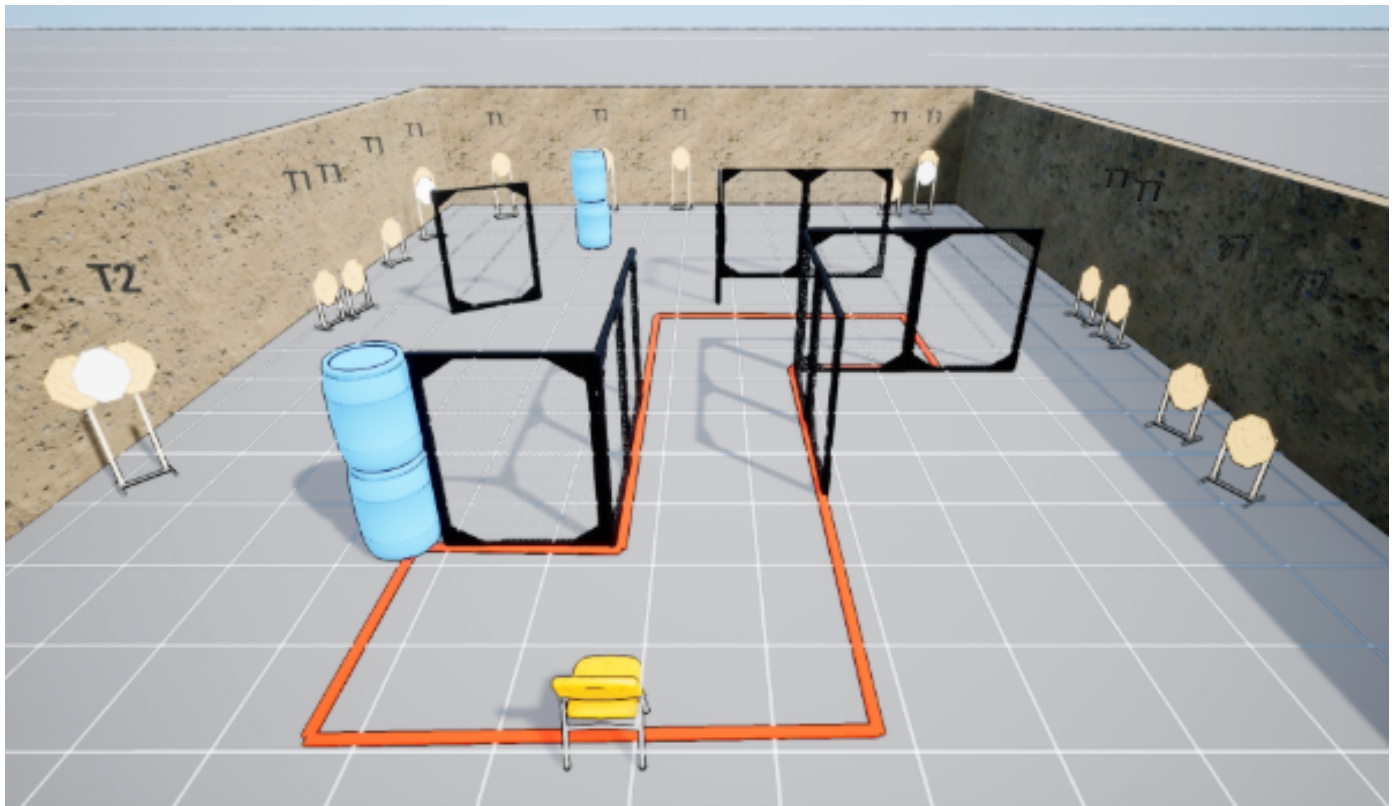

# 1. Stage 1

CoF	Comstock - Long	Points	150 p
Targets	15 paper, Total 15 targets	Min rounds	30
Firearm	Handgun	Match-%	28.85%

Procedure	Om signal engage
Starting position	Sitting on chair as demonstrated by RO
Firearm ready condition	Loaded - Emty Chamber
Start on	Audible signal
Stop on	Last shot
Penalties	As per current edition of rules
Safety angles	90-90
Setup notes	

## 2. Stage 2

CoF	Comstock - Short	Points	60 p
Targets	6 paper, Total 6 targets	Min rounds	12
Firearm	Handgun	Match-%	11.54%

Procedure	On signal engage
Starting position	Standing
Firearm ready condition	Loaded
Start on	Audible signal
Stop on	Last shot
Penalties	As per current edition of rules
Safety angles	90-90
Setup notes	