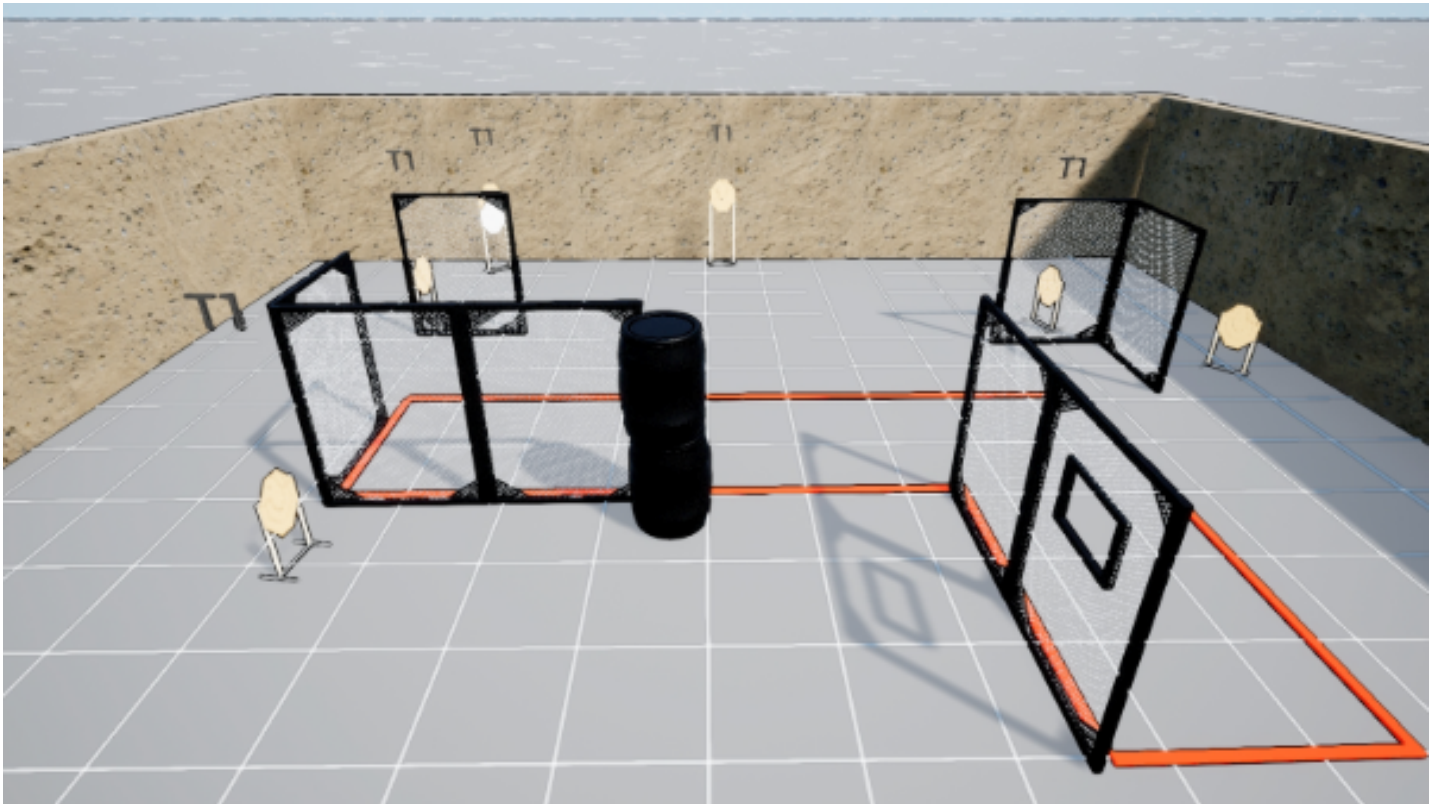

4. Stage 4

CoF	Comstock - Short	Points	60 p
Targets	6 paper, Total 6 targets	Min rounds	12
Firearm	Handgun	Match-%	11.54%

Procedure	
Starting position	Standing
Firearm ready condition	loaded
Start on	Audible signal
Stop on	Last shot
Penalties	As per current edition of rules
Safety angles	L/R
Setup notes