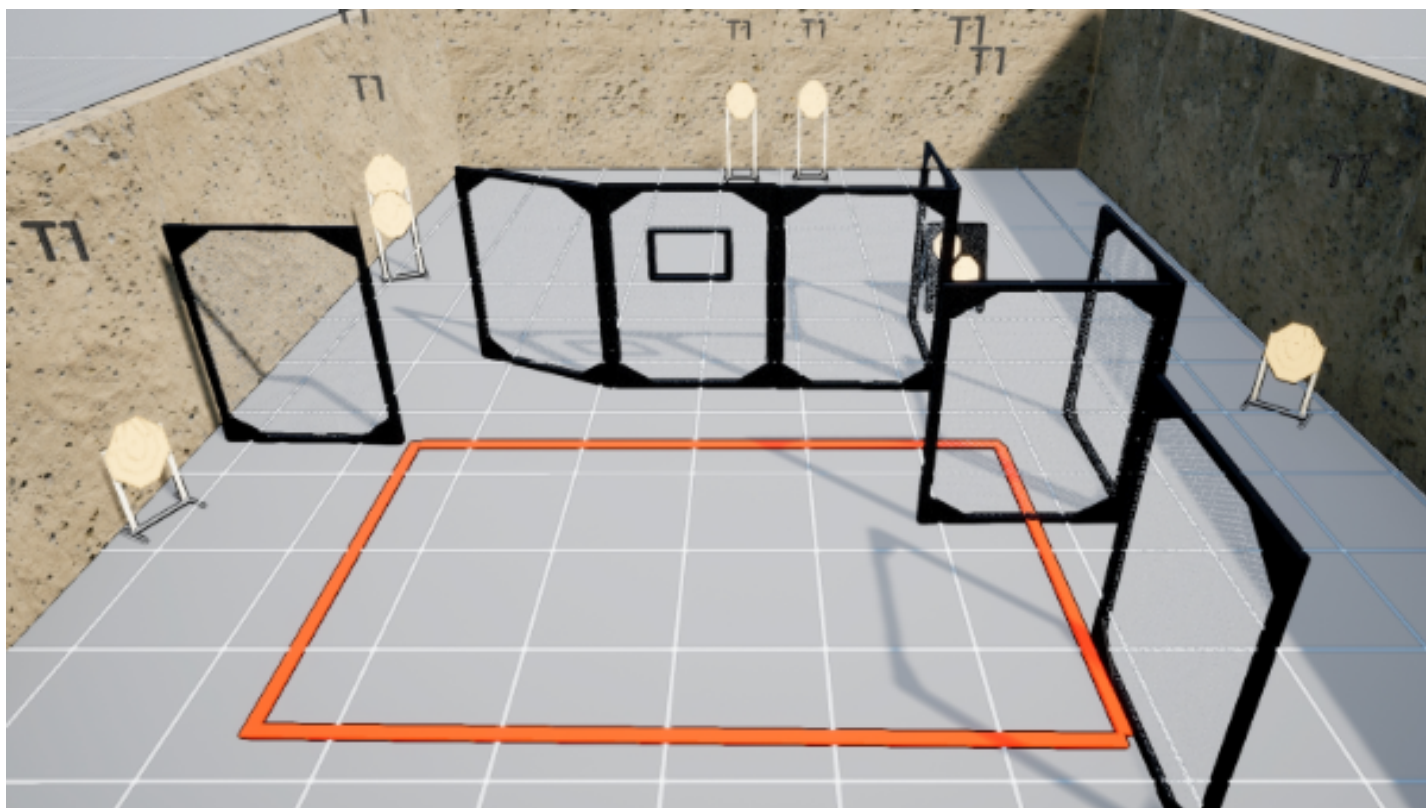

3. Stage 3

CoF	Comstock - Medium	Points	80 p
Targets	8 paper, Total 8 targets	Min rounds	16
Firearm	Handgun	Match-%	15.38%

Procedure	
Starting position	Standing
Firearm ready condition	loaded
Start on	Audible signal
Stop on	Last shot
Penalties	As per current edition of rules
Safety angles	L/R
Setup notes