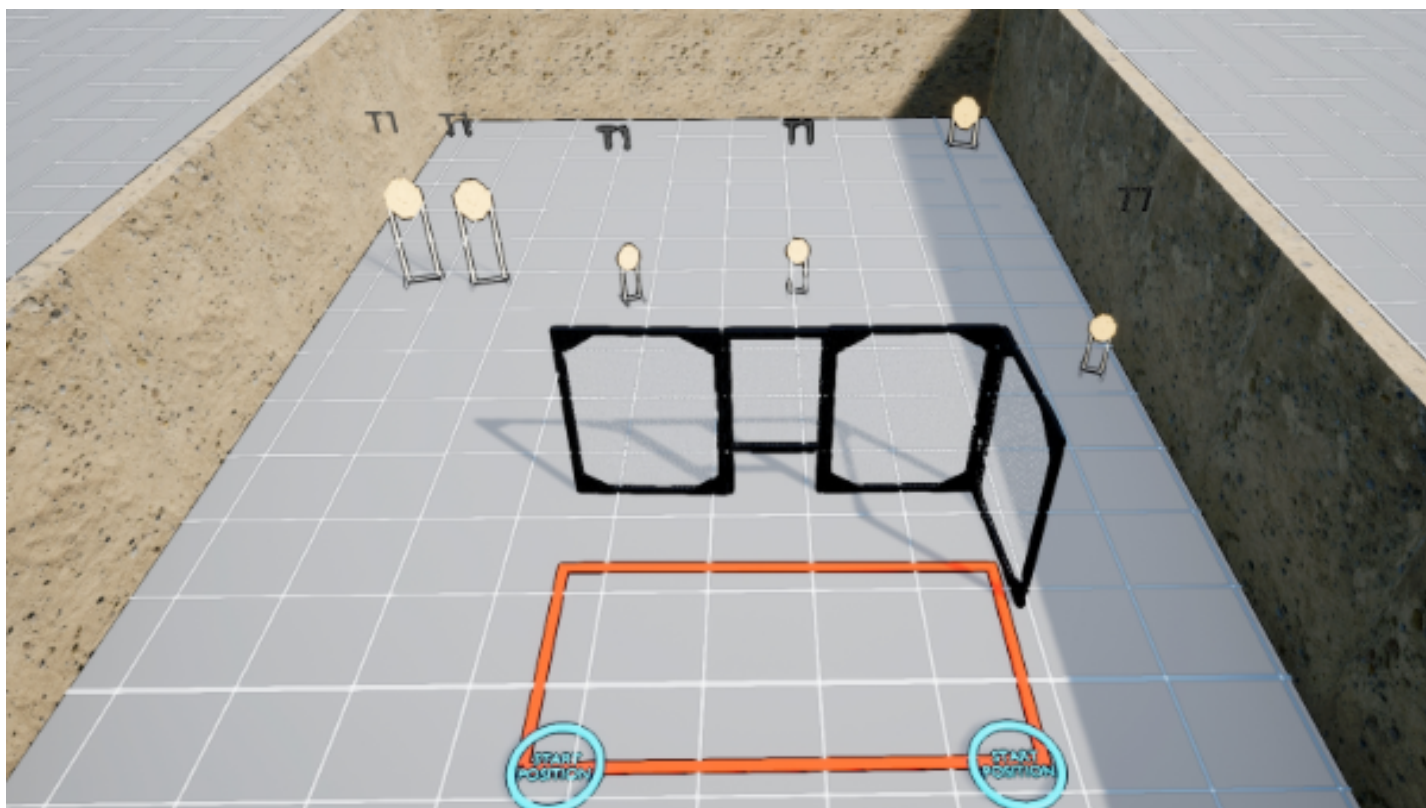

5. Stage 5

CoF	Comstock - Short	Points	60 p
Targets	6 paper, Total 6 targets	Min rounds	12
Firearm	Handgun	Match-%	11.54%

Procedure	
Starting position	Standing
Firearm ready condition	Loaded
Start on	Audible signal
Stop on	Last shot
Penalties	As per current edition of rules
Safety angles	L/R
Setup notes