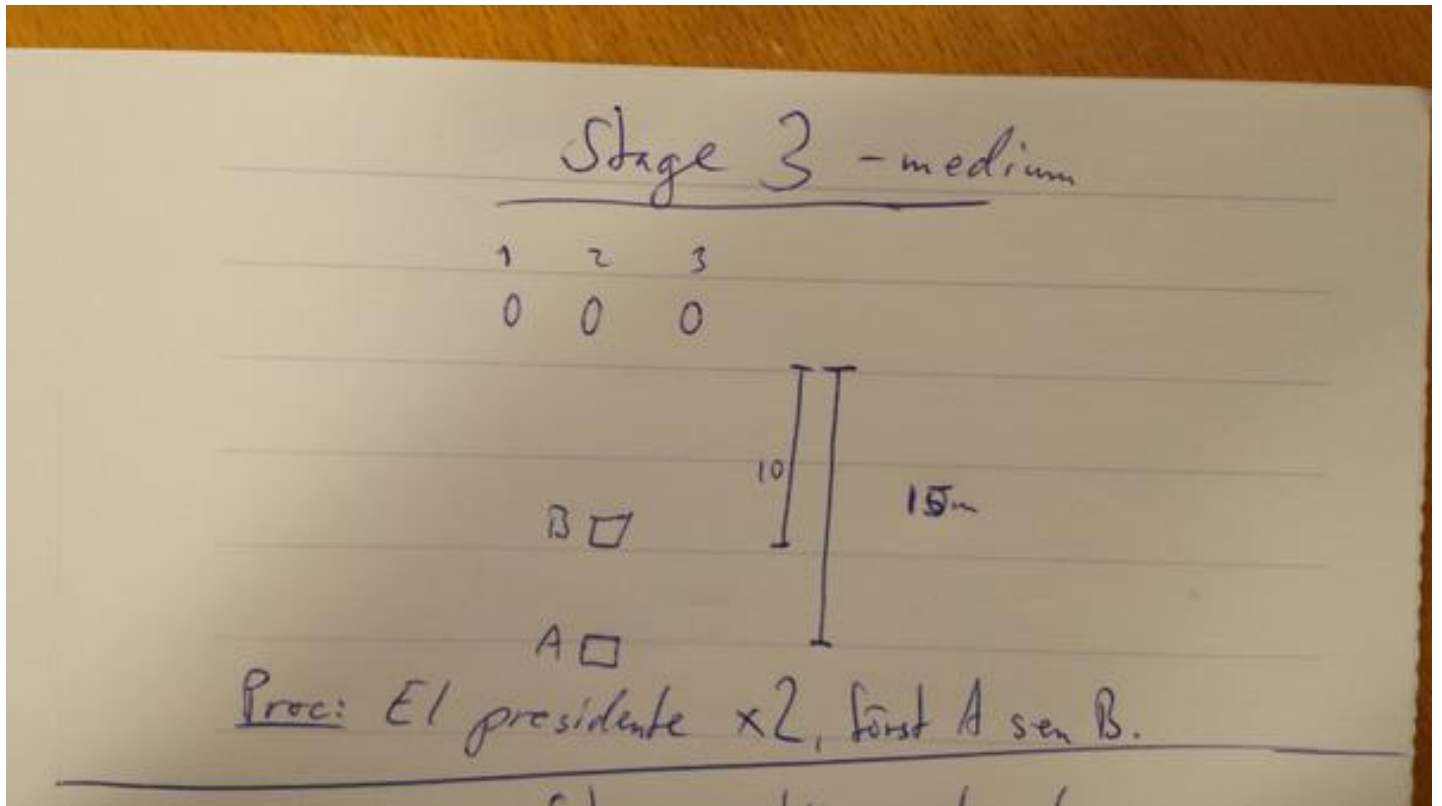

3. B-hallen medium igen

CoF	Comstock - Medium	Points	120 p
Targets	3 paper, Total 3 targets	Min rounds	24
Firearm	Handgun	Match-%	26.67%

Procedure	Skjut 2 skott per tavla, ladda om, skjut två skott per tavla. Upprepa för både A och B.
Starting position	Gun loaded & holstered
Firearm ready condition	
Start on	Audible signal
Stop on	Last shot
Penalties	As per current edition of rules
Safety angles	L/R
Setup notes