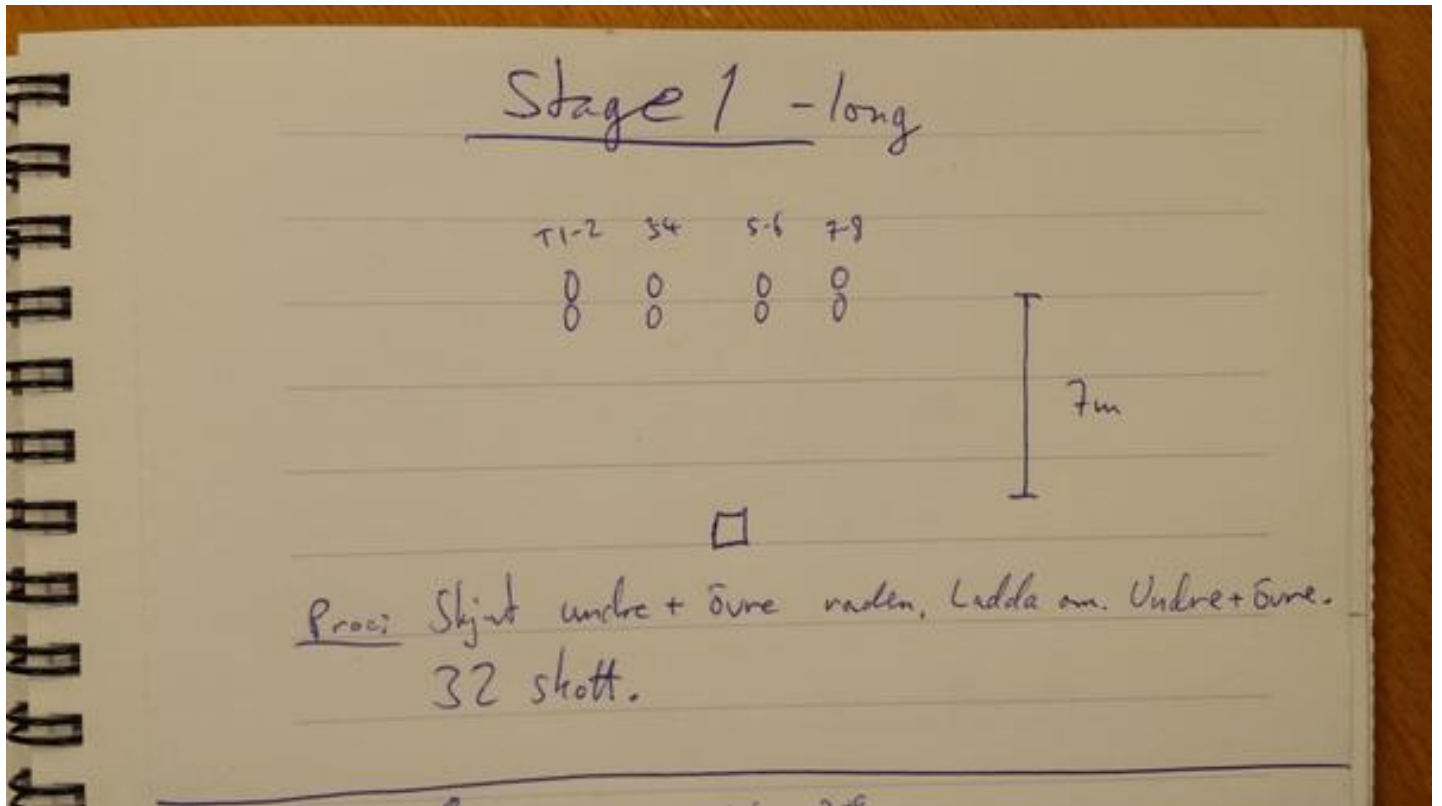

1. B-hallen lång

CoF	Comstock - Long	Points	160 p
Targets	8 paper, Total 8 targets	Min rounds	32
Firearm	Handgun	Match-%	35.56%

Procedure	Skjut undre + övre raden, ladda om. Ladda om. Skjut undre + övre raden.
Starting position	Gun loaded & holstered
Firearm ready condition	
Start on	Audible signal
Stop on	Last shot
Penalties	As per current edition of rules
Safety angles	L/R
Setup notes	