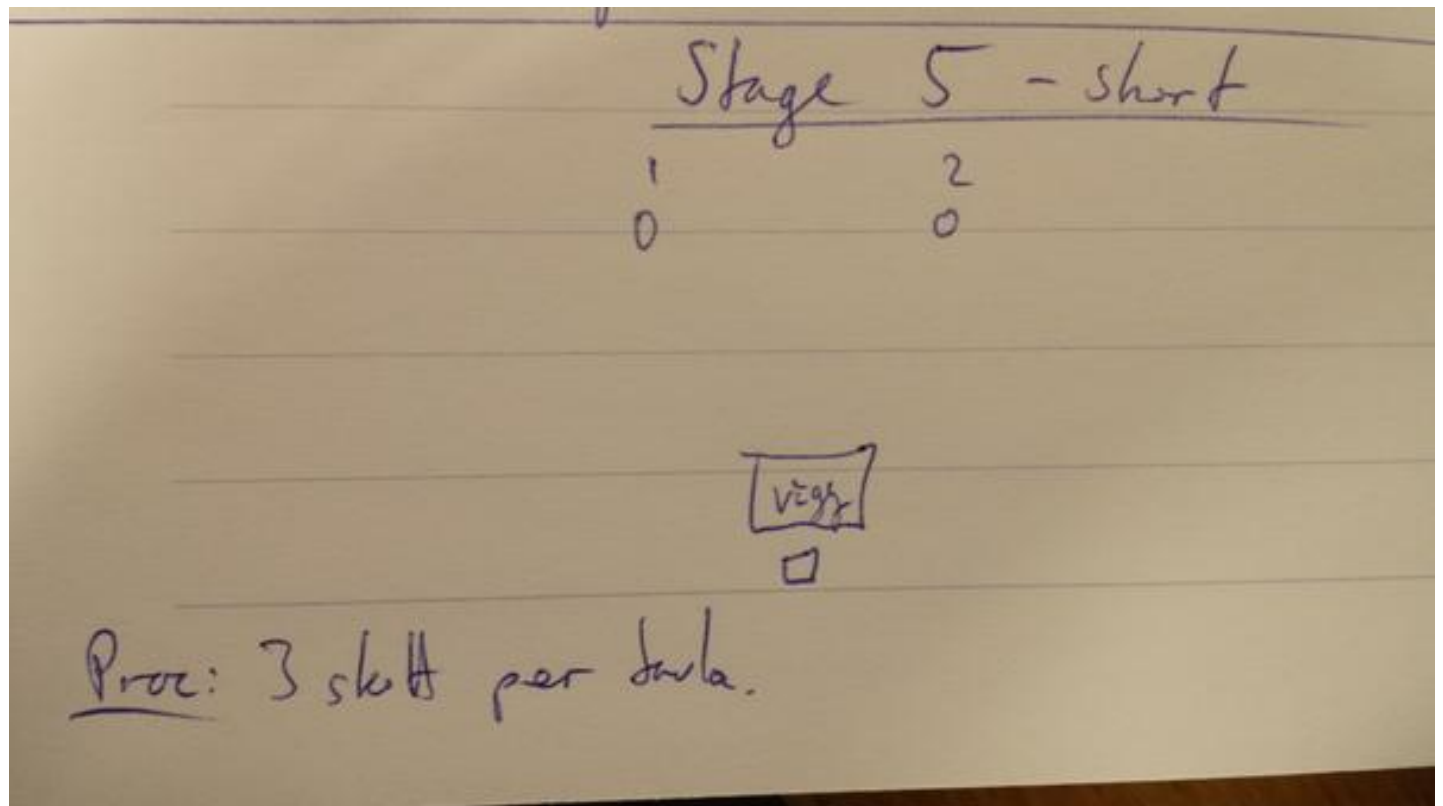

5. B-hallen short 2

CoF	Comstock - Short	Points	30 p
Targets	2 paper, Total 2 targets	Min rounds	6
Firearm	Handgun	Match-%	6.67%

Procedure	Tre skott per tavla.
Starting position	Gun loaded & holstered
Firearm ready condition	
Start on	Audible signal
Stop on	Last shot
Penalties	As per current edition of rules
Safety angles	L/R
Setup notes