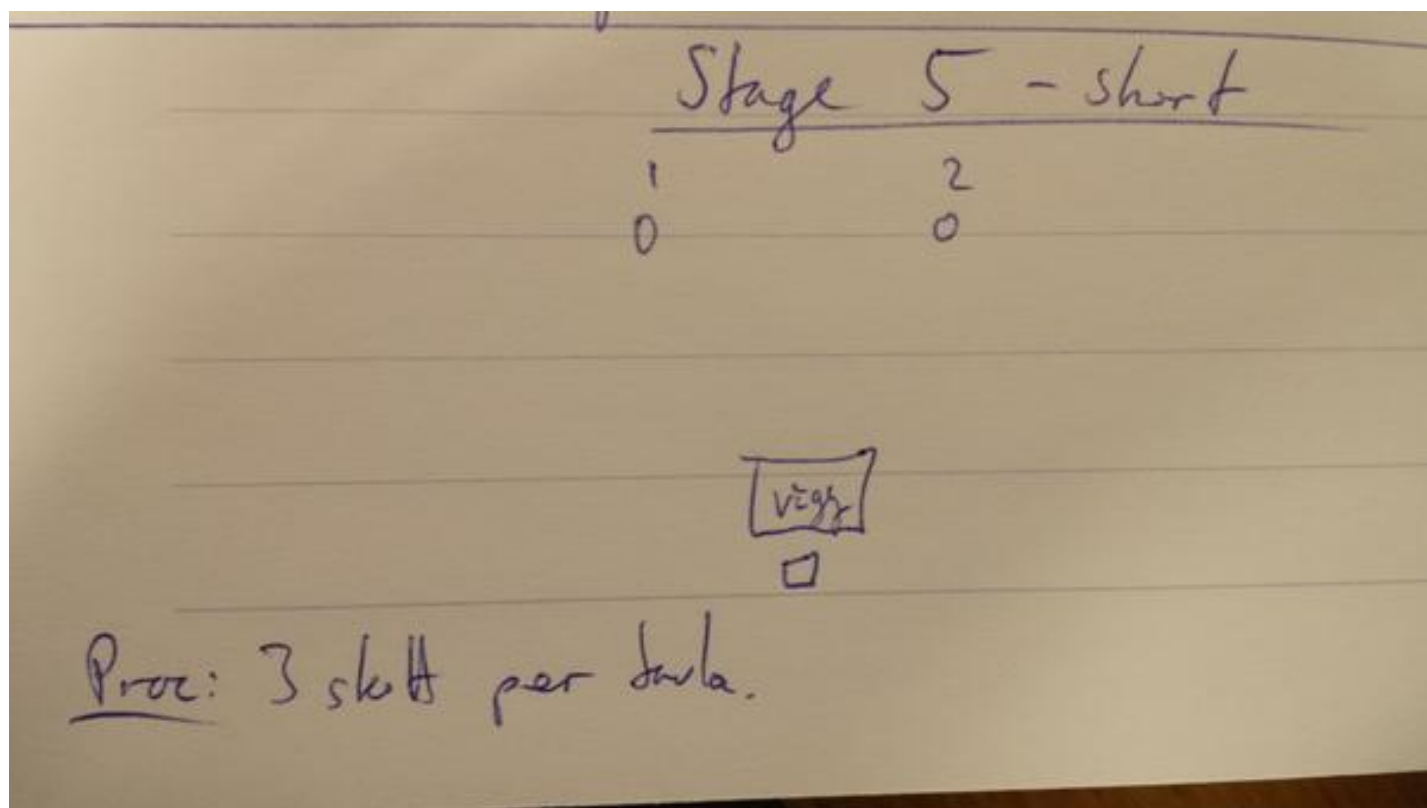

5. B-hallen short 2

CoF	Comstock - Short	Points	30 p
Targets	2 paper, Total 2 targets	Min rounds	6
Firearm	Handgun	Match-%	6.67%

Procedure	Tre skott per tavla.
Starting position	Gun loaded & holstered
Firearm ready condition	
Start on	Audible signal
Stop on	Last shot
Penalties	As per current edition of rules
Safety angles	L/R
Setup notes