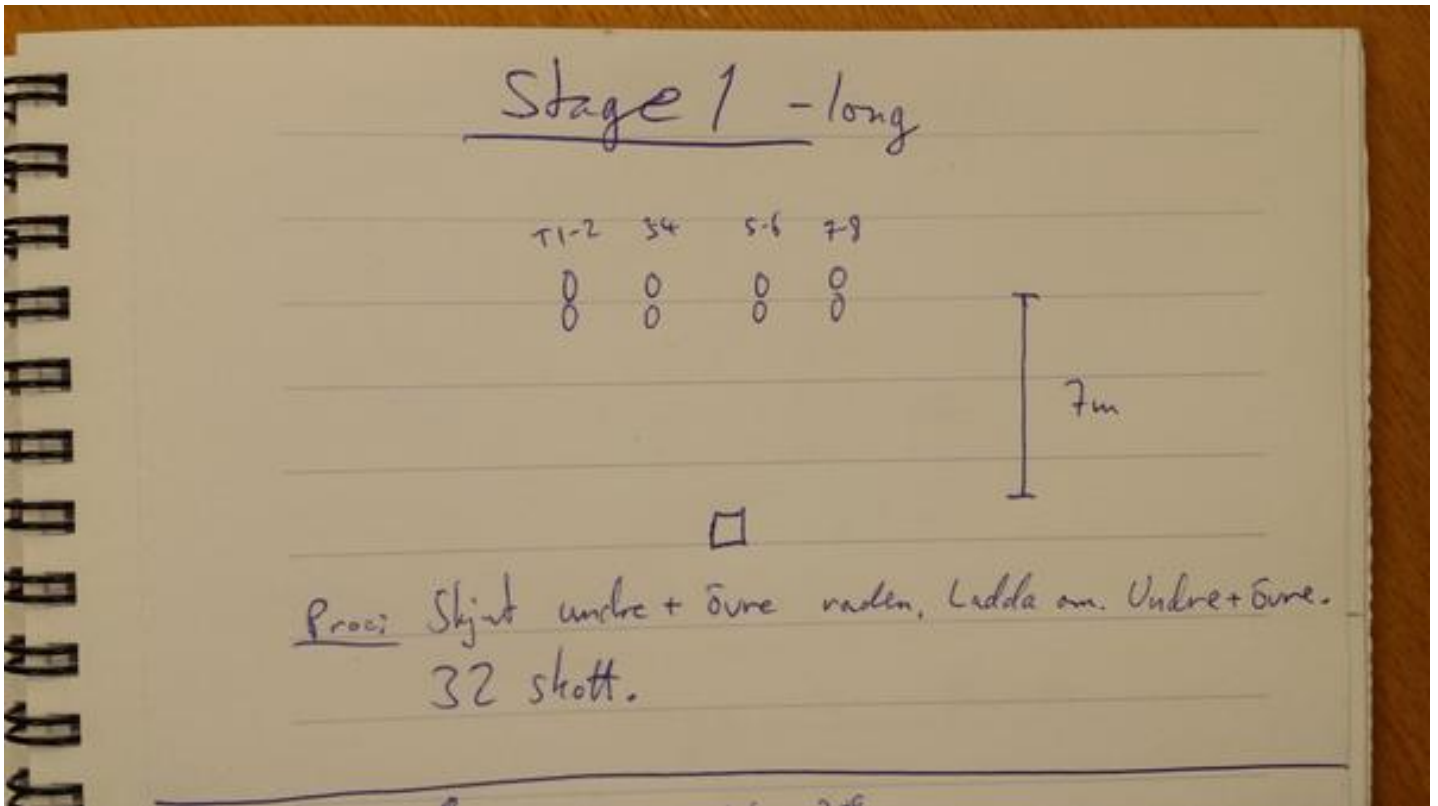

1. B-hallen lång

CoF	Comstock - Long	Points	160 p
Targets	8 paper, Total 8 targets	Min rounds	32
Firearm	Handgun	Match-%	35.56%

Procedure	Skjut undre + övre raden, ladda om. Ladda om. Skjut undre + övre raden.
Starting position	Gun loaded & holstered
Firearm ready condition	
Start on	Audible signal
Stop on	Last shot
Penalties	As per current edition of rules
Safety angles	L/R
Setup notes	