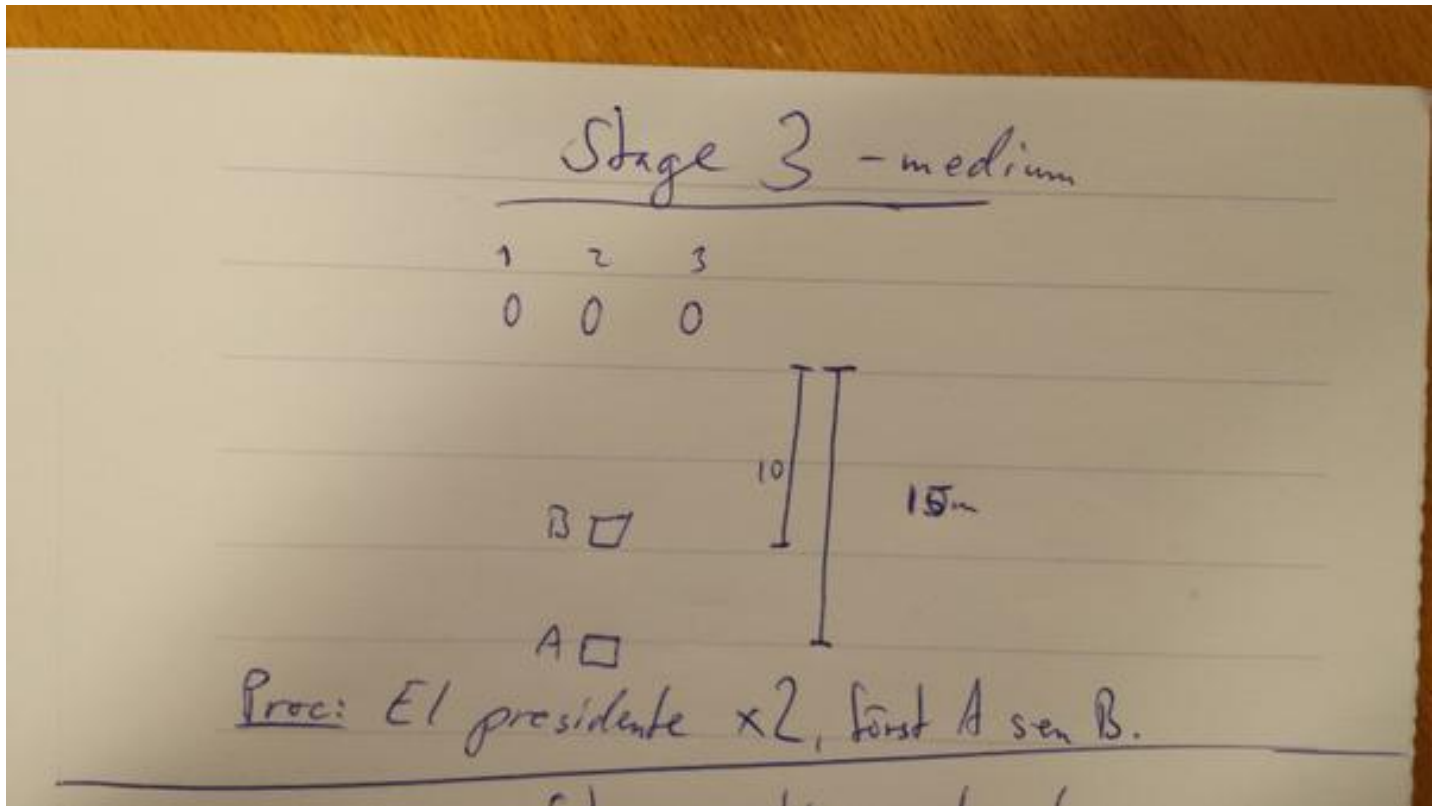

3. B-hallen medium igen

CoF	Comstock - Medium	Points	120 p
Targets	3 paper, Total 3 targets	Min rounds	24
Firearm	Handgun	Match-%	26.67%

Procedure	Skjut 2 skott per tavla, ladda om, skjut två skott per tavla. Upprepa för både A och B.
Starting position	Gun loaded & holstered
Firearm ready condition	
Start on	Audible signal
Stop on	Last shot
Penalties	As per current edition of rules
Safety angles	L/R
Setup notes