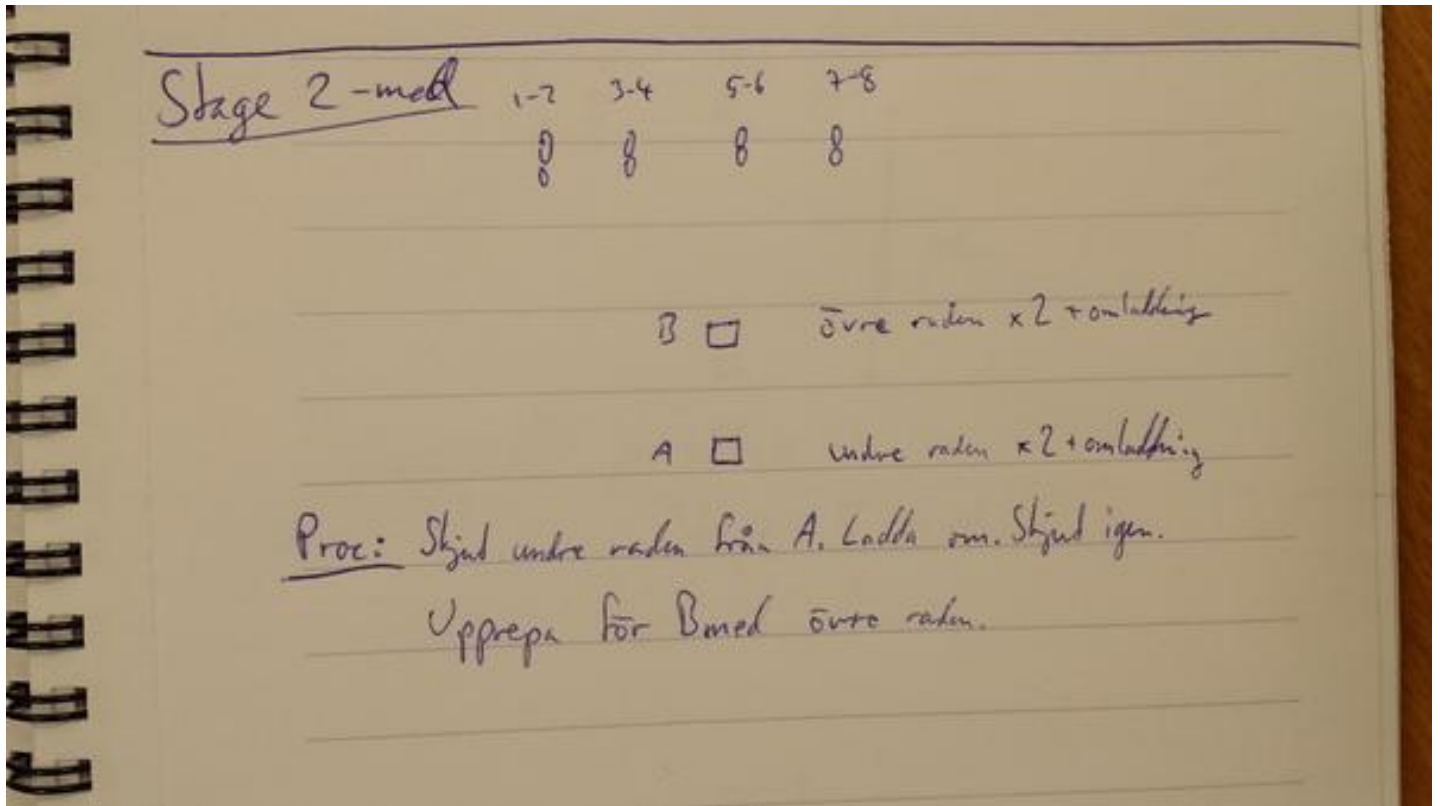

2. B-hallen medium

CoF	Comstock - Medium	Points	80 p
Targets	8 paper, Total 8 targets	Min rounds	16
Firearm	Handgun	Match-%	17.78%

Procedure	Skjut undre raden från A. Ladda om. Skjut undre raden igen från A. Upprepa för B med övre raden.
Starting position	Gun loaded & holstered
Firearm ready condition	
Start on	Audible signal
Stop on	Last shot
Penalties	As per current edition of rules
Safety angles	L/R
Setup notes