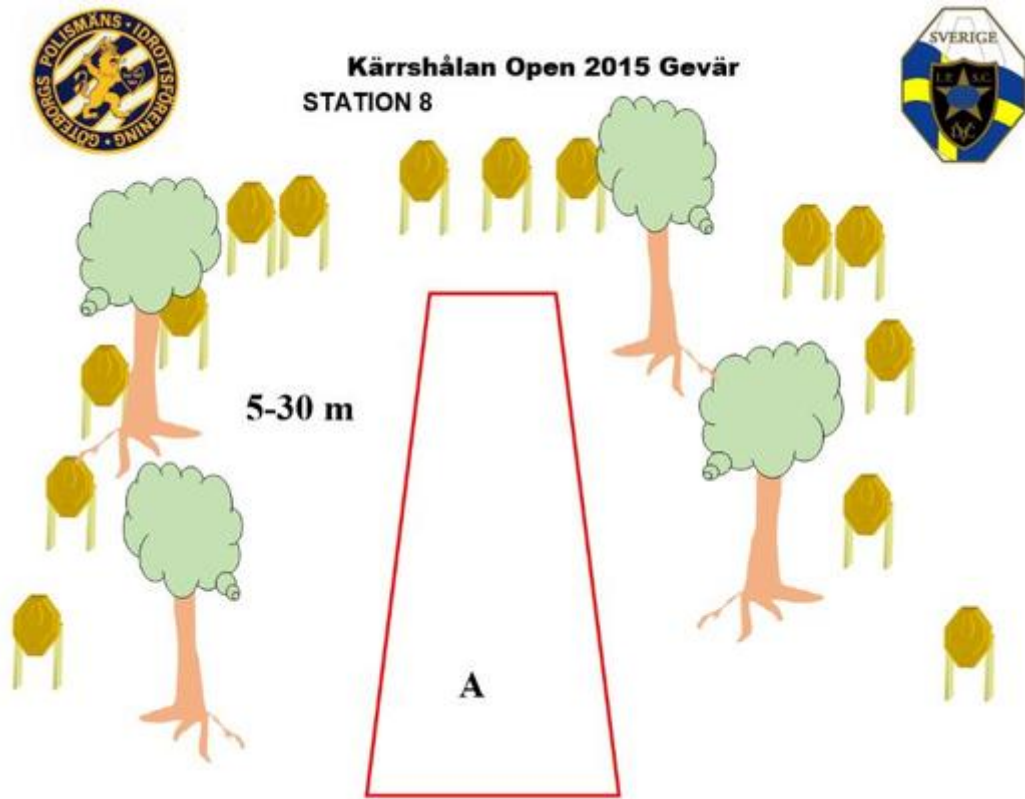

8. Skogen

CoF	Comstock - Long	Points	140 p
Targets	14 paper, Total 14 targets	Min rounds	28
Firearm	Rifle	Match-%	21.71%

Procedure	Engage targets as they appear from within area A. Beware of the safety angels, It is not possible to see the targets once you've passed them.
Starting position	Standing with heels on marks, demonstrated by RO. Option 1.
Firearm ready condition	
Start on	Audible signal
Stop on	Last shot
Penalties	As per current edition of rules
Safety angles	L/R
Setup notes	5-30 meters.