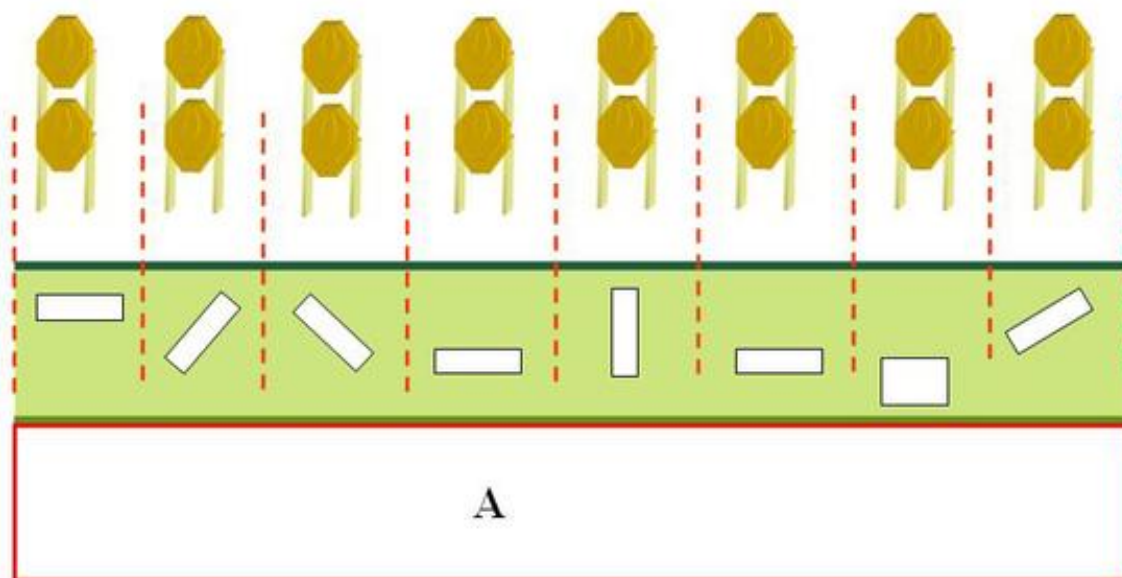

1. Pistolbanan

Kärrshålan Open 2015 Gevär STATION 1

CoF	Comstock - Long	Points	160 p
Targets	16 paper, Total 16 targets	Min rounds	32
Firearm	Rifle	Match-%	24.81%

Procedure	Engage targets as they appear from within area A. IPSC targets will be shoot with minimum two shoots each.
Starting position	Standing anywhere in Area A. Option 1.
Firearm ready condition	
Start on	Audible signal
Stop on	Last shot
Penalties	As per current edition of rules
Safety angles	L/R
Setup notes	Longe Course, Distance 8 m.

2. Viltmålsbanan till vänster

CoF	Comstock - Short	Points	45 p
Targets	4 paper, 1 popper, Total 5 targets	Min rounds	9
Firearm	Rifle	Match-%	6.98%

Procedure	Engage targets as they appear from within area A. Popper is only engagable from the window and engage both swingers. They are not visible until the popper is hit and only visible from the both ends of the walls i area A.
Starting position	Standing relaxed. Opttion 1
Firearm ready condition	
Start on	Audible signal
Stop on	Last shot
Penalties	As per current edition of rules
Safety angles	L/R
Setup notes	

3. Viltmålsbanan till höger

Kärshålan Open 2015 Gevär
STATION 3

80 m

60 cm

A

CoF	Comstock - Short	Points	50 p
Targets	1 paper, 8 plates, Total 9 targets	Min rounds	10
Firearm	Rifle	Match-%	7.75%

Procedure	Engage targets as they appear from within area A.
Starting position	Standing relaxed anywhere in area A. Option 1.
Firearm ready condition	
Start on	Audible signal
Stop on	Last shot
Penalties	As per current edition of rules
Safety angles	L/R
Setup notes	80 meter.