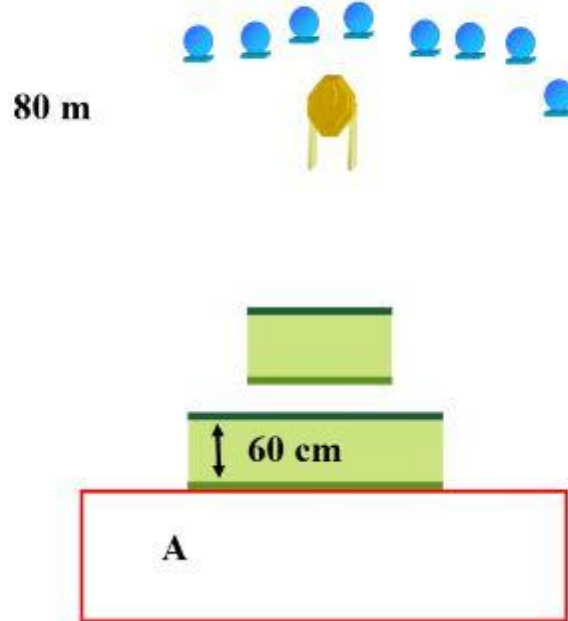

1. Pistolbanan

Kärrshålan Open 2015 Gevär STATION 1

CoF	Comstock - Long	Points	160 p
Targets	16 paper, Total 16 targets	Min rounds	32
Firearm	Rifle	Match-%	24.81%

Procedure	Engage targets as they appear from within area A. IPSC targets will be shoot with minimum two shoots each.
Starting position	Standing anywhere in Area A. Option 1.
Firearm ready condition	
Start on	Audible signal
Stop on	Last shot
Penalties	As per current edition of rules
Safety angles	L/R
Setup notes	Longe Course, Distance 8 m.

2. Viltmålsbanan till vänster

CoF	Comstock - Short	Points	45 p
Targets	4 paper, 1 popper, Total 5 targets	Min rounds	9
Firearm	Rifle	Match-%	6.98%

Procedure	Engage targets as they appear from within area A. Popper is only engagable from the window and engage both swingers. They are not visible until the popper is hit and only visible from the both ends of the walls i area A.
Starting position	Standing relaxed. Opttion 1
Firearm ready condition	
Start on	Audible signal
Stop on	Last shot
Penalties	As per current edition of rules
Safety angles	L/R
Setup notes	

3. Viltmålsbanan till höger

Kärshålan Open 2015 Gevär
STATION 3

CoF	Comstock - Short	Points	50 p
Targets	1 paper, 8 plates, Total 9 targets	Min rounds	10
Firearm	Rifle	Match-%	7.75%

Procedure	Engage targets as they appear from within area A.
Starting position	Standing relaxed anywhere in area A. Option 1.
Firearm ready condition	
Start on	Audible signal
Stop on	Last shot
Penalties	As per current edition of rules
Safety angles	L/R
Setup notes	80 meter.