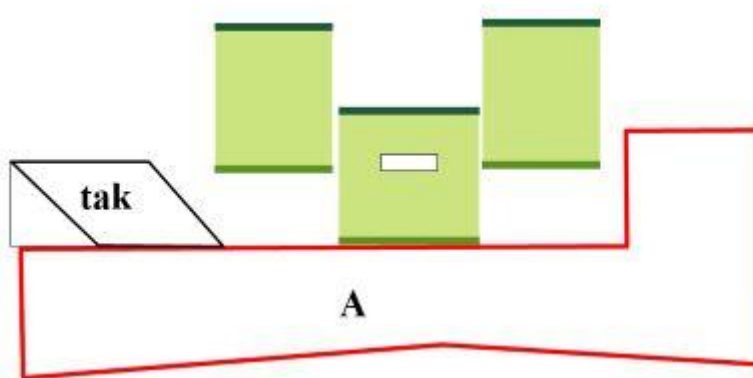

### Kärrshålan Open 2015 Gevär STATION 6

80 m

CoF	Comstock - Short	Points	50 p
Targets	5 paper, Total 5 targets	Min rounds	10
Firearm	Rifle	Match-%	7.75%

Procedure	Engage targets as they appear from within area A.
Starting position	Standing relaxed anywhere i area A. Option 1.
Firearm ready condition	
Start on	Audible signal
Stop on	Last shot
Penalties	As per current edition of rules
Safety angles	L/R
Setup notes	Distance 80 m. The barricade to the left is 60 cm high. The minitargets is to the right.

# 7. Älgbanan till höger

Kärshålan Open 2015 Gevär  
STATION 7

CoF	Comstock - Medium	Points	100 p
Targets	10 paper, Total 10 targets	Min rounds	20
Firearm	Rifle	Match-%	15.50%

Procedure	Engage targets as they appear from within area A.
Starting position	Standing relaxed heels on marks, demonstrated by RO. Option 1.
Firearm ready condition	
Start on	Audible signal
Stop on	Last shot
Penalties	As per current edition of rules
Safety angles	L/R
Setup notes	Distance 80m. The minitargets are only visible to the right in area A.