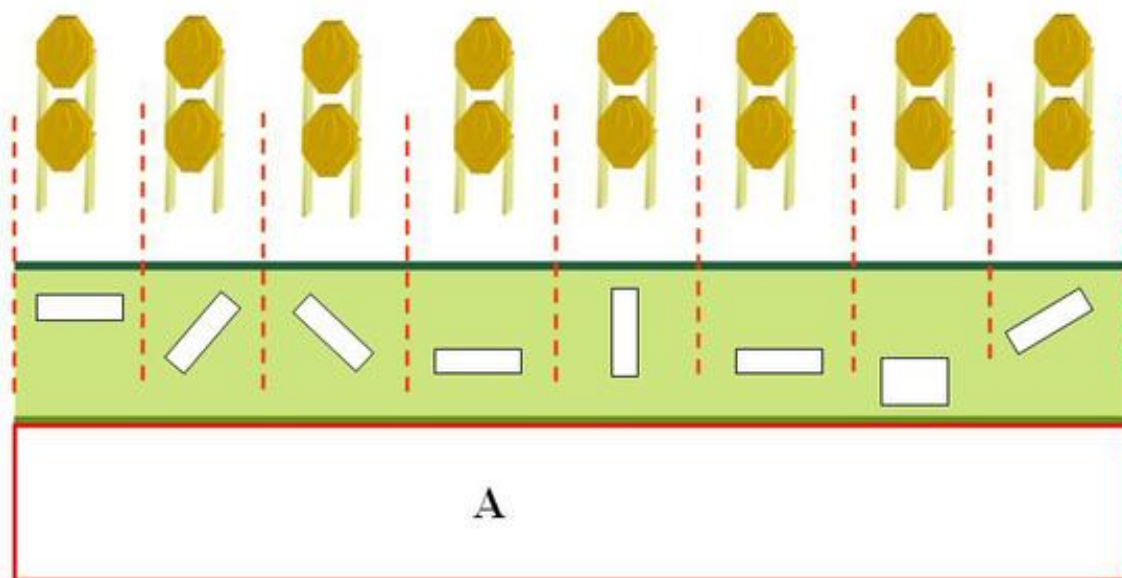

1. Pistolbanan

Kärrshålan Open 2015 Gevär STATION 1

CoF	Comstock - Long	Points	160 p
Targets	16 paper, Total 16 targets	Min rounds	32
Firearm	Rifle	Match-%	24.81%

Procedure	Engage targets as they appear from within area A. IPSC targets will be shoot with minimum two shoots each.
Starting position	Standing anywhere in Area A. Option 1.
Firearm ready condition	
Start on	Audible signal
Stop on	Last shot
Penalties	As per current edition of rules
Safety angles	L/R
Setup notes	Longe Course, Distance 8 m.

2. Viltmålsbanan till vänster

CoF	Comstock - Short	Points	45 p
Targets	4 paper, 1 popper, Total 5 targets	Min rounds	9
Firearm	Rifle	Match-%	6.98%

Procedure	Engage targets as they appear from within area A. Popper is only engagable from the window and engage both swingers. They are not visible until the popper is hit and only visible from the both ends of the walls i area A.
Starting position	Standing relaxed. Opttion 1
Firearm ready condition	
Start on	Audible signal
Stop on	Last shot
Penalties	As per current edition of rules
Safety angles	L/R
Setup notes	

3. Viltmålsbanan till höger

Kärshålan Open 2015 Gevär
STATION 3

80 m

CoF	Comstock - Short	Points	50 p
Targets	1 paper, 8 plates, Total 9 targets	Min rounds	10
Firearm	Rifle	Match-%	7.75%

Procedure	Engage targets as they appear from within area A.
Starting position	Standing relaxed anywhere in area A. Option 1.
Firearm ready condition	
Start on	Audible signal
Stop on	Last shot
Penalties	As per current edition of rules
Safety angles	L/R
Setup notes	80 meter.