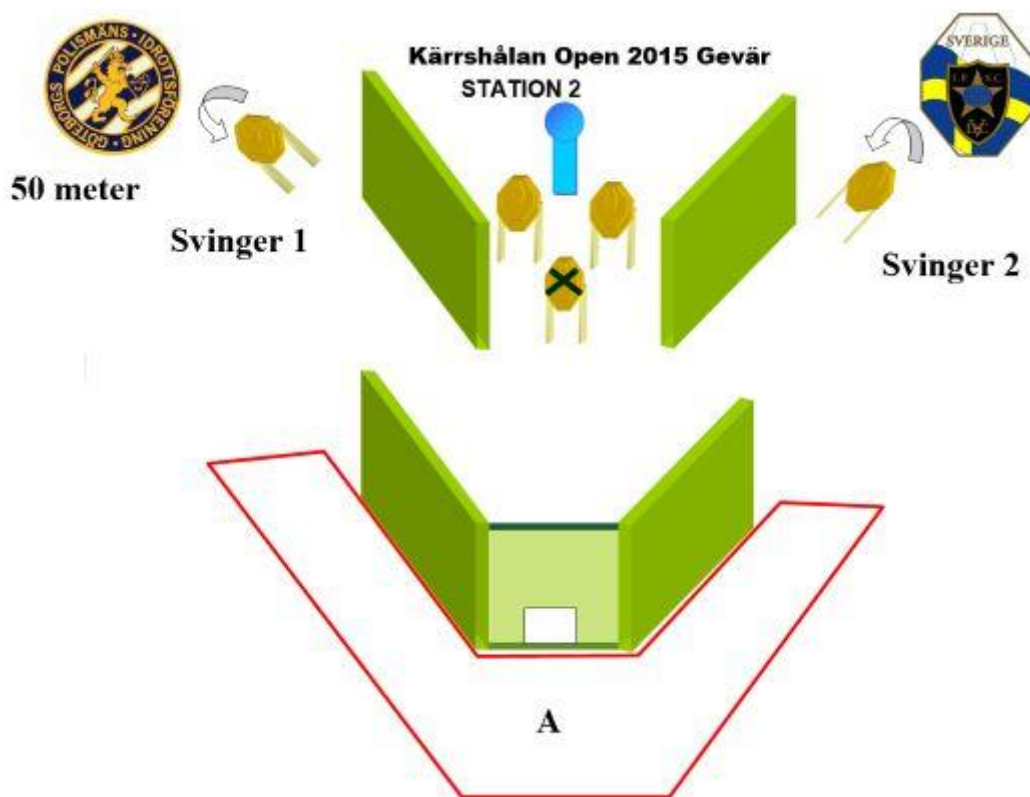

1. Pistolbanan

Kärrshålan Open 2015 Gevär STATION 1

CoF	Comstock - Long	Points	160 p
Targets	16 paper, Total 16 targets	Min rounds	32
Firearm	Rifle	Match-%	24.81%

Procedure	Engage targets as they appear from within area A. IPSC targets will be shoot with minimum two shoots each.
Starting position	Standing anywhere in Area A. Option 1.
Firearm ready condition	
Start on	Audible signal
Stop on	Last shot
Penalties	As per current edition of rules
Safety angles	L/R
Setup notes	Longe Course, Distance 8 m.

2. Viltmålsbanan till vänster

CoF	Comstock - Short	Points	45 p
Targets	4 paper, 1 popper, Total 5 targets	Min rounds	9
Firearm	Rifle	Match-%	6.98%

Procedure	Engage targets as they appear from within area A. Popper is only engagable from the window and engage both swingers. They are not visible until the popper is hit and only visible from the both ends of the walls i area A.
Starting position	Standing relaxed. Opttion 1
Firearm ready condition	
Start on	Audible signal
Stop on	Last shot
Penalties	As per current edition of rules
Safety angles	L/R
Setup notes	

3. Viltmålsbanan till höger

Kärshålan Open 2015 Gevär
STATION 3

CoF	Comstock - Short	Points	50 p
Targets	1 paper, 8 plates, Total 9 targets	Min rounds	10
Firearm	Rifle	Match-%	7.75%

Procedure	Engage targets as they appear from within area A.
Starting position	Standing relaxed anywhere in area A. Option 1.
Firearm ready condition	
Start on	Audible signal
Stop on	Last shot
Penalties	As per current edition of rules
Safety angles	L/R
Setup notes	80 meter.