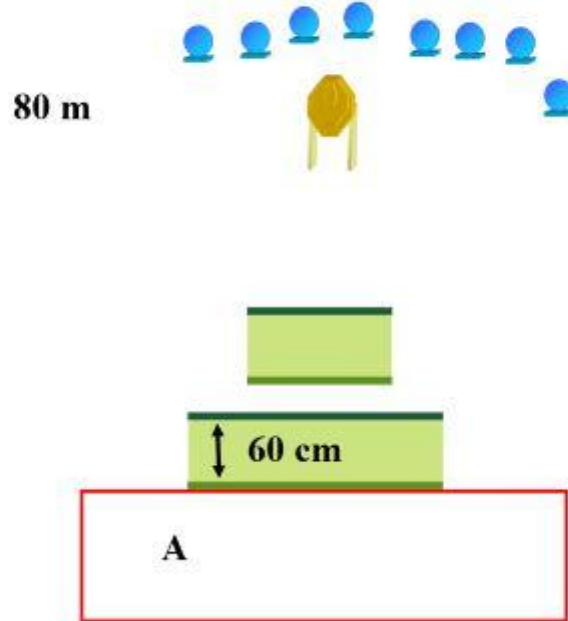

1. Pistolbanan

Kärrshålan Open 2015 Gevär STATION 1

CoF	Comstock - Long	Points	160 p
Targets	16 paper, Total 16 targets	Min rounds	32
Firearm	Rifle	Match-%	24.81%

Procedure	Engage targets as they appear from within area A. IPSC targets will be shoot with minimum two shoots each.
Starting position	Standing anywhere in Area A. Option 1.
Firearm ready condition	
Start on	Audible signal
Stop on	Last shot
Penalties	As per current edition of rules
Safety angles	L/R
Setup notes	Longe Course, Distance 8 m.

2. Viltmålsbanan till vänster

CoF	Comstock - Short	Points	45 p
Targets	4 paper, 1 popper, Total 5 targets	Min rounds	9
Firearm	Rifle	Match-%	6.98%

Procedure	Engage targets as they appear from within area A. Popper is only engagable from the window and engage both swingers. They are not visible until the popper is hit and only visible from the both ends of the walls i area A.
Starting position	Standing relaxed. Option 1
Firearm ready condition	
Start on	Audible signal
Stop on	Last shot
Penalties	As per current edition of rules
Safety angles	L/R
Setup notes	

3. Viltmålsbanan till höger

Kärshålan Open 2015 Gevär
STATION 3

CoF	Comstock - Short	Points	50 p
Targets	1 paper, 8 plates, Total 9 targets	Min rounds	10
Firearm	Rifle	Match-%	7.75%

Procedure	Engage targets as they appear from within area A.
Starting position	Standing relaxed anywhere in area A. Option 1.
Firearm ready condition	
Start on	Audible signal
Stop on	Last shot
Penalties	As per current edition of rules
Safety angles	L/R
Setup notes	80 meter.