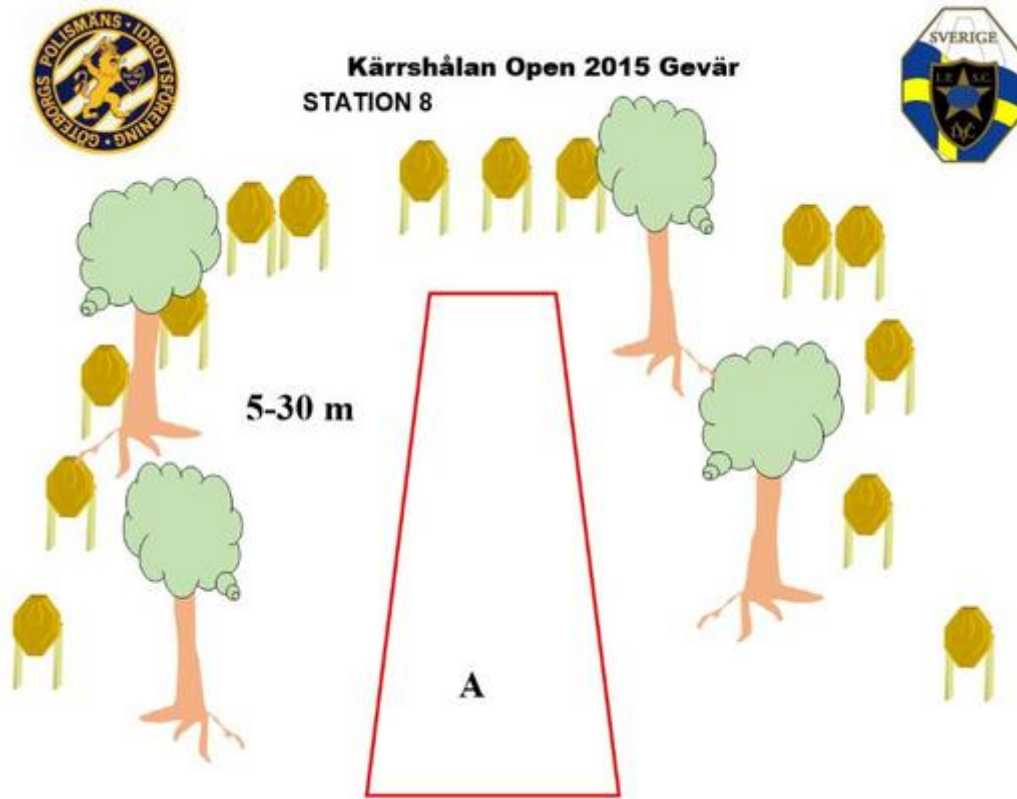

6. Älgbanan till vänster

Kärrshålan Open 2015 Gevär STATION 6

80 m

CoF	Comstock - Short	Points	50 p
Targets	5 paper, Total 5 targets	Min rounds	10
Firearm	Rifle	Match-%	7.75%

Procedure	Engage targets as they appear from within area A.
Starting position	Standing relaxed anywhere i area A. Option 1.
Firearm ready condition	
Start on	Audible signal
Stop on	Last shot
Penalties	As per current edition of rules
Safety angles	L/R
Setup notes	Distance 80 m. The barricade to the left is 60 cm high. The minitargets is to the right.

7. Älgbanan till höger

Kärshålan Open 2015 Gevär
STATION 7

CoF	Comstock - Medium	Points	100 p
Targets	10 paper, Total 10 targets	Min rounds	20
Firearm	Rifle	Match-%	15.50%

Procedure	Engage targets as they appear from within area A.
Starting position	Standing relaxed heels on marks, demonstrated by RO. Option 1.
Firearm ready condition	
Start on	Audible signal
Stop on	Last shot
Penalties	As per current edition of rules
Safety angles	L/R
Setup notes	Distance 80m. The minitargets are only visible to the right in area A.

8. Skogen

CoF	Comstock - Long	Points	140 p
Targets	14 paper, Total 14 targets	Min rounds	28
Firearm	Rifle	Match-%	21.71%

Procedure	Engage targets as they appear from within area A. Beware of the safety angles, It is not possible to see the targets once you've passed them.
Starting position	Standing with heels on marks, demonstrated by RO. Option 1.
Firearm ready condition	
Start on	Audible signal
Stop on	Last shot
Penalties	As per current edition of rules
Safety angles	L/R
Setup notes	5-30 meters.