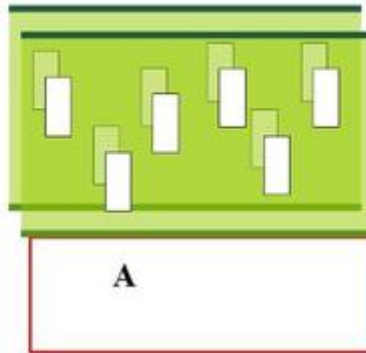

2. Viltmålsbanan till vänster

CoF	Comstock - Short	Points	45 p
Targets	4 paper, 1 popper, Total 5 targets	Min rounds	9
Firearm	Rifle	Match-%	6.98%

Procedure	Engage targets as they appear from within area A. Popper is only engagable from the window and engage both swingers. They are not visible until the popper is hit and only visible from the both ends of the walls i area A.
Starting position	Standing relaxed. Opttion 1
Firearm ready condition	
Start on	Audible signal
Stop on	Last shot
Penalties	As per current edition of rules
Safety angles	L/R
Setup notes	

3. Viltmålsbanan till höger

Kärshålan Open 2015 Gevär
STATION 3

CoF	Comstock - Short	Points	50 p
Targets	1 paper, 8 plates, Total 9 targets	Min rounds	10
Firearm	Rifle	Match-%	7.75%

Procedure	Engage targets as they appear from within area A.
Starting position	Standing relaxed anywhere in area A. Option 1.
Firearm ready condition	
Start on	Audible signal
Stop on	Last shot
Penalties	As per current edition of rules
Safety angles	L/R
Setup notes	80 meter.

4. 100 metersbanan

Kärrshålan Open 2015 Gevär
STATION 4

CoF	Comstock - Medium	Points	100 p
Targets	10 paper, Total 10 targets	Min rounds	20
Firearm	Rifle	Match-%	15.50%

Procedure	Engage targets as they appear from within area A thru the small windows. IPSC targets will be shoot with minimum two shoots each.
Starting position	Standing relaxed anywhere in Area A. Option 1.
Firearm ready condition	
Start on	Audible signal
Stop on	Last shot
Penalties	As per current edition of rules
Safety angles	L/R
Setup notes	Distance 100 m