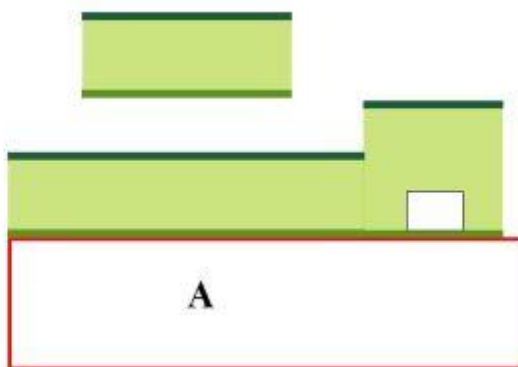

6. Älgbanan till vänster

Kärrshålan Open 2015 Gevär STATION 6

80 m

CoF	Comstock - Short	Points	50 p
Targets	5 paper, Total 5 targets	Min rounds	10
Firearm	Rifle	Match-%	7.75%

Procedure	Engage targets as they appear from within area A.
Starting position	Standing relaxed anywhere i area A. Option 1.
Firearm ready condition	
Start on	Audible signal
Stop on	Last shot
Penalties	As per current edition of rules
Safety angles	L/R
Setup notes	Distance 80 m. The barricade to the left is 60 cm high. The minitargets is to the right.