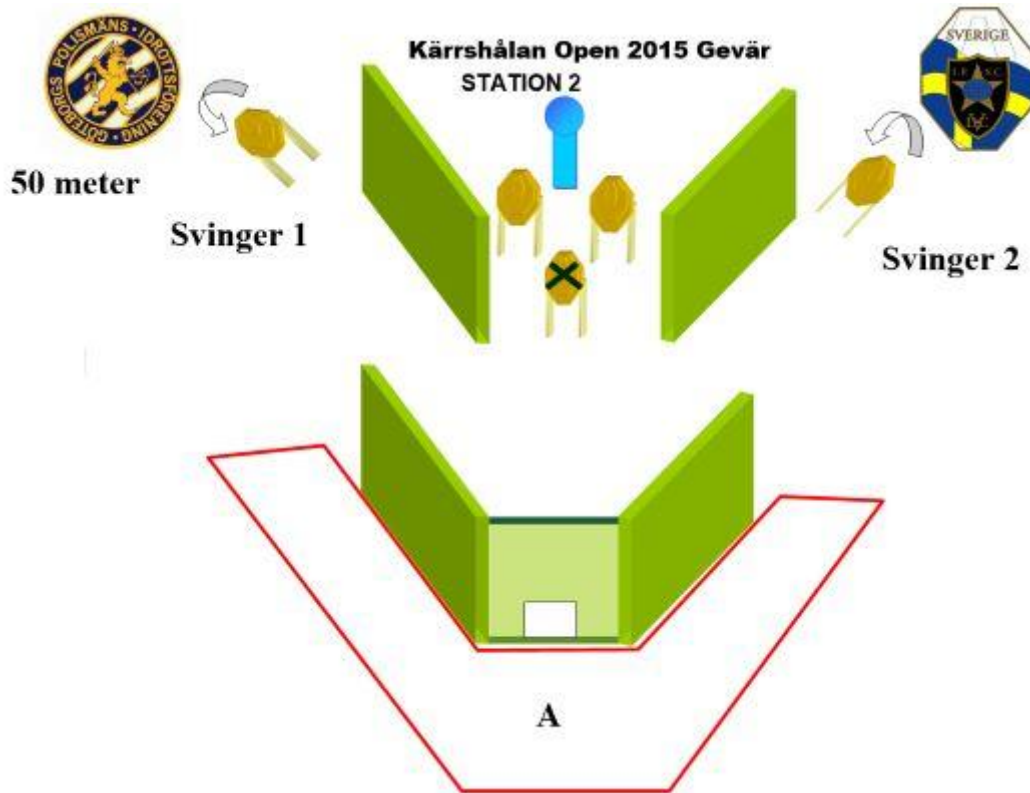

1. Pistolbanan

Kärrshålan Open 2015 Gevär STATION 1

CoF	Comstock - Long	Points	160 p
Targets	16 paper, Total 16 targets	Min rounds	32
Firearm	Rifle	Match-%	24.81%

Procedure	Engage targets as they appear from within area A. IPSC targets will be shoot with minimum two shoots each.
Starting position	Standing anywhere in Area A. Option 1.
Firearm ready condition	
Start on	Audible signal
Stop on	Last shot
Penalties	As per current edition of rules
Safety angles	L/R
Setup notes	Longe Course, Distance 8 m.

2. Viltmålsbanan till vänster

CoF	Comstock - Short	Points	45 p
Targets	4 paper, 1 popper, Total 5 targets	Min rounds	9
Firearm	Rifle	Match-%	6.98%

Procedure	Engage targets as they appear from within area A. Popper is only engagable from the window and engage both swingers. They are not visible until the popper is hit and only visible from the both ends of the walls i area A.
Starting position	Standing relaxed. Option 1
Firearm ready condition	
Start on	Audible signal
Stop on	Last shot
Penalties	As per current edition of rules
Safety angles	L/R
Setup notes	

3. Viltmålsbanan till höger

Kärshålan Open 2015 Gevär
STATION 3

CoF	Comstock - Short	Points	50 p
Targets	1 paper, 8 plates, Total 9 targets	Min rounds	10
Firearm	Rifle	Match-%	7.75%

Procedure	Engage targets as they appear from within area A.
Starting position	Standing relaxed anywhere in area A. Option 1.
Firearm ready condition	
Start on	Audible signal
Stop on	Last shot
Penalties	As per current edition of rules
Safety angles	L/R
Setup notes	80 meter.