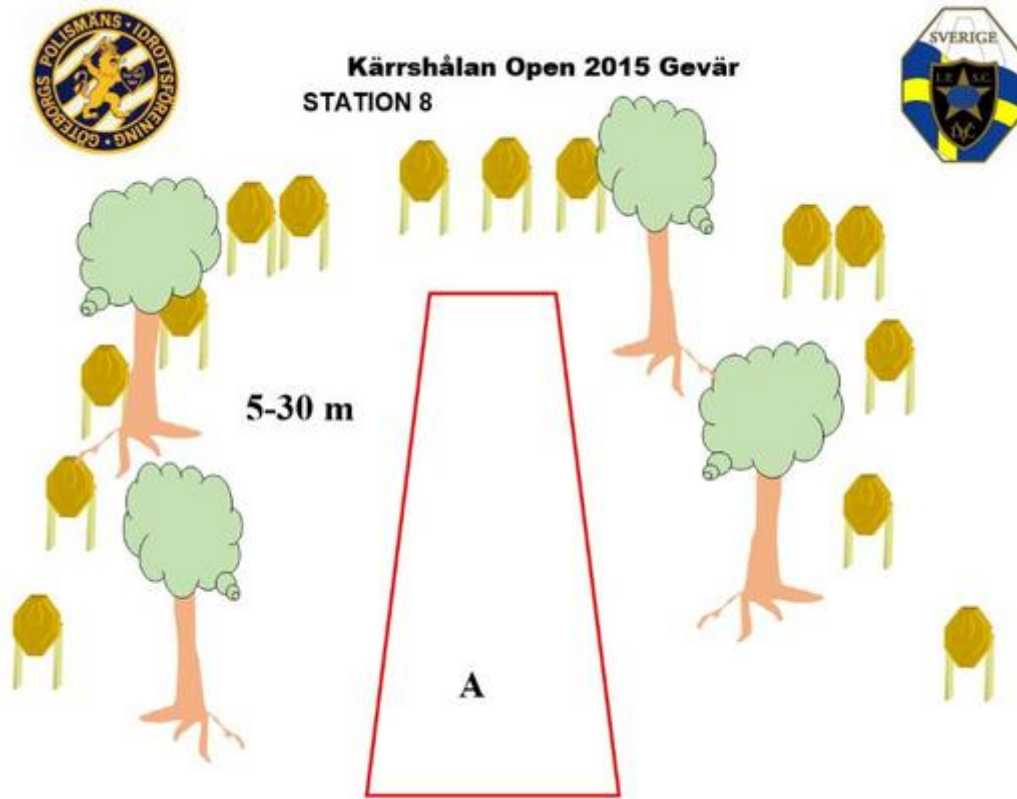

8. Skogen

CoF	Comstock - Long	Points	140 p
Targets	14 paper, Total 14 targets	Min rounds	28
Firearm	Rifle	Match-%	21.71%

Procedure	Engage targets as they appear from within area A. Beware of the safety angels, It is not possible to see the targets once you've passed them.
Starting position	Standing with heels on marks, demonstrated by RO. Option 1.
Firearm ready condition	
Start on	Audible signal
Stop on	Last shot
Penalties	As per current edition of rules
Safety angles	L/R
Setup notes	5-30 meters.