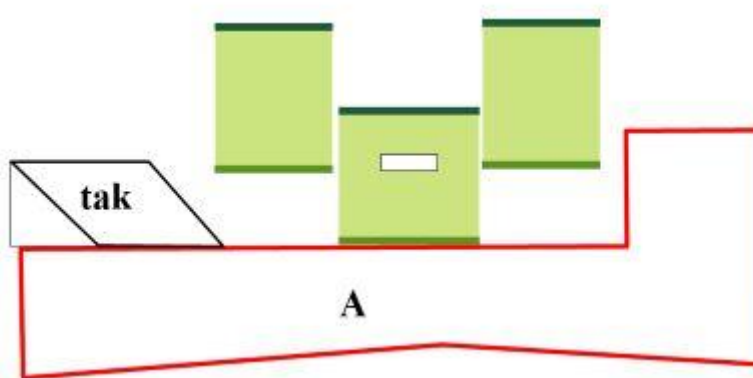

4. 100 metersbanan

Kärrshålan Open 2015 Gevär
STATION 4

CoF	Comstock - Medium	Points	100 p
Targets	10 paper, Total 10 targets	Min rounds	20
Firearm	Rifle	Match-%	15.50%

Procedure	Engage targets as they appear from within area A thru the small windows. IPSC targets will be shoot with minimum two shoots each.
Starting position	Standing relaxed anywhere in Area A. Option 1.
Firearm ready condition	
Start on	Audible signal
Stop on	Last shot
Penalties	As per current edition of rules
Safety angles	L/R
Setup notes	Distance 100 m

6. Älgbanan till vänster

Kärrshålan Open 2015 Gevär STATION 6

80 m

CoF	Comstock - Short	Points	50 p
Targets	5 paper, Total 5 targets	Min rounds	10
Firearm	Rifle	Match-%	7.75%

Procedure	Engage targets as they appear from within area A.
Starting position	Standing relaxed anywhere i area A. Option 1.
Firearm ready condition	
Start on	Audible signal
Stop on	Last shot
Penalties	As per current edition of rules
Safety angles	L/R
Setup notes	Distance 80 m. The barricade to the left is 60 cm high. The minitargets is to the right.

7. Älgbanan till höger

Kärshålan Open 2015 Gevär
STATION 7

CoF	Comstock - Medium	Points	100 p
Targets	10 paper, Total 10 targets	Min rounds	20
Firearm	Rifle	Match-%	15.50%

Procedure	Engage targets as they appear from within area A.
Starting position	Standing relaxed heels on marks, demonstrated by RO. Option 1.
Firearm ready condition	
Start on	Audible signal
Stop on	Last shot
Penalties	As per current edition of rules
Safety angles	L/R
Setup notes	Distance 80m. The minitargets are only visible to the right in area A.