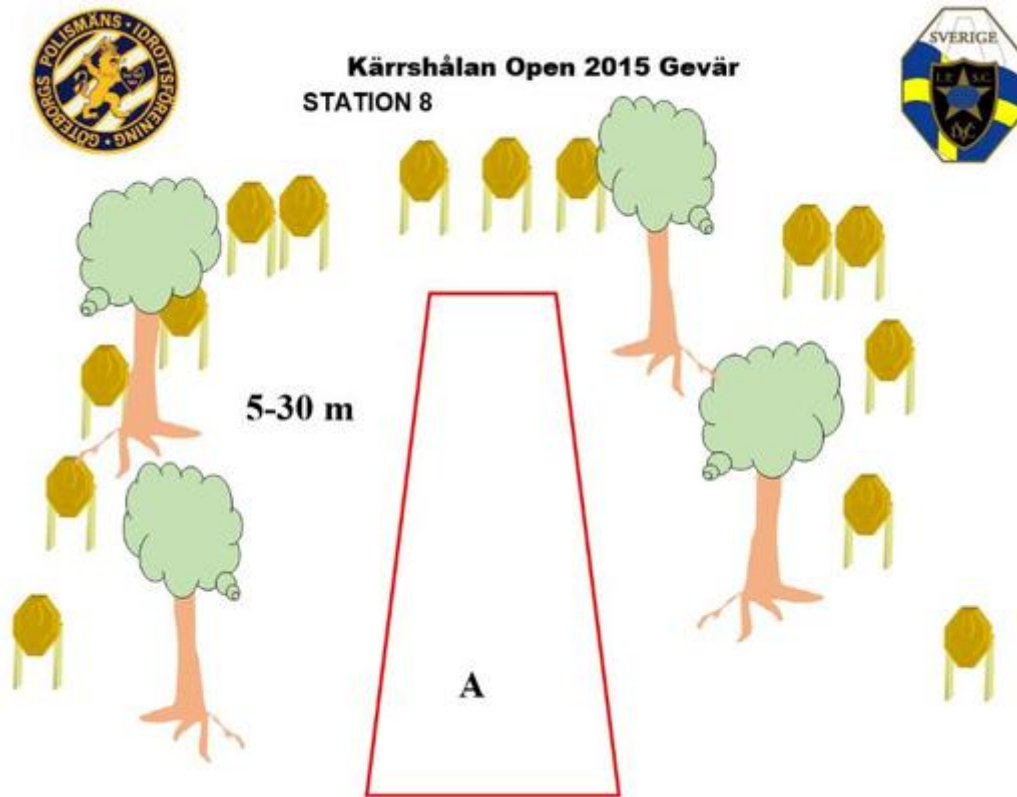

8. Skogen

CoF	Comstock - Long	Points	140 p
Targets	14 paper, Total 14 targets	Min rounds	28
Firearm	Rifle	Match-%	21.71%

Procedure	Engage targets as they appear from within area A. Beware of the safety angels, It is not possible to see the targets once you've passed them.
Starting position	Standing with heels on marks, demonstrated by RO. Option 1.
Firearm ready condition	
Start on	Audible signal
Stop on	Last shot
Penalties	As per current edition of rules
Safety angles	L/R
Setup notes	5-30 meters.