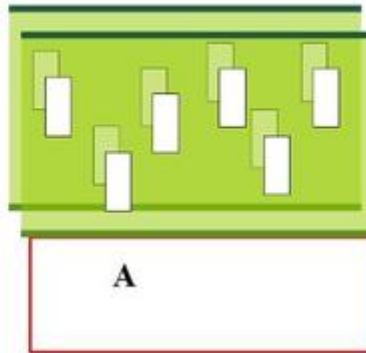

2. Viltmålsbanan till vänster

CoF	Comstock - Short	Points	45 p
Targets	4 paper, 1 popper, Total 5 targets	Min rounds	9
Firearm	Rifle	Match-%	6.98%

Procedure	Engage targets as they appear from within area A. Popper is only engagable from the window and engage both swingers. They are not visible until the popper is hit and only visible from the both ends of the walls i area A.
Starting position	Standing relaxed. Opttion 1
Firearm ready condition	
Start on	Audible signal
Stop on	Last shot
Penalties	As per current edition of rules
Safety angles	L/R
Setup notes	

3. Viltmålsbanan till höger

Kärshålan Open 2015 Gevär
STATION 3

80 m

60 cm

A

CoF	Comstock - Short	Points	50 p
Targets	1 paper, 8 plates, Total 9 targets	Min rounds	10
Firearm	Rifle	Match-%	7.75%

Procedure	Engage targets as they appear from within area A.
Starting position	Standing relaxed anywhere in area A. Option 1.
Firearm ready condition	
Start on	Audible signal
Stop on	Last shot
Penalties	As per current edition of rules
Safety angles	L/R
Setup notes	80 meter.

4. 100 metersbanan

Kärrshålan Open 2015 Gevär
STATION 4

100 m

CoF	Comstock - Medium	Points	100 p
Targets	10 paper, Total 10 targets	Min rounds	20
Firearm	Rifle	Match-%	15.50%

Procedure	Engage targets as they appear from within area A thru the small windows. IPSC targets will be shoot with minimum two shoots each.
Starting position	Standing relaxed anywhere in Area A. Option 1.
Firearm ready condition	
Start on	Audible signal
Stop on	Last shot
Penalties	As per current edition of rules
Safety angles	L/R
Setup notes	Distance 100 m