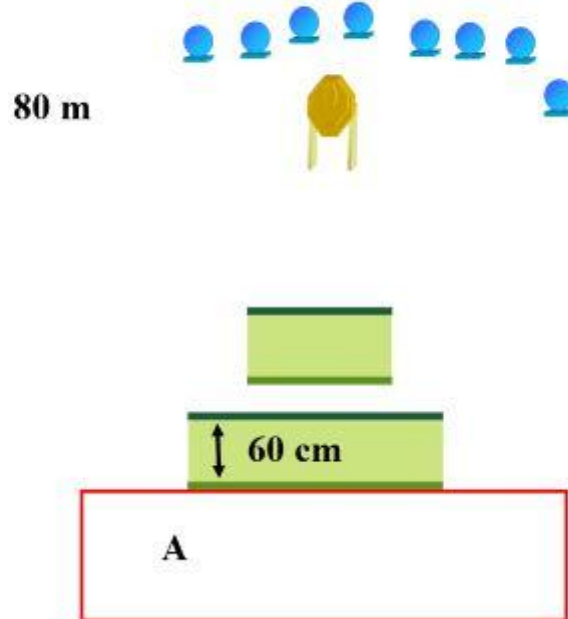

## Kärrshålan Open 2015 Gevär STATION 1

CoF	Comstock - Long	Points	160 p
Targets	16 paper, Total 16 targets	Min rounds	32
Firearm	Rifle	Match-%	24.81%

Procedure	Engage targets as they appear from within area A. IPSC targets will be shoot with minimum two shoots each.
Starting position	Standing anywhere in Area A. Option 1.
Firearm ready condition	
Start on	Audible signal
Stop on	Last shot
Penalties	As per current edition of rules
Safety angles	L/R
Setup notes	Longe Course, Distance 8 m.

## 2. Viltmålsbanan till vänster

CoF	Comstock - Short	Points	45 p
Targets	4 paper, 1 popper, Total 5 targets	Min rounds	9
Firearm	Rifle	Match-%	6.98%

Procedure	Engage targets as they appear from within area A. Popper is only engagable from the window and engage both swingers. They are not visible until the popper is hit and only visible from the both ends of the walls i area A.
Starting position	Standing relaxed. Opttion 1
Firearm ready condition	
Start on	Audible signal
Stop on	Last shot
Penalties	As per current edition of rules
Safety angles	L/R
Setup notes	

### 3. Viltmålsbanan till höger

Kärshålan Open 2015 Gevär  
STATION 3

CoF	Comstock - Short	Points	50 p
Targets	1 paper, 8 plates, Total 9 targets	Min rounds	10
Firearm	Rifle	Match-%	7.75%

Procedure	Engage targets as they appear from within area A.
Starting position	Standing relaxed anywhere in area A. Option 1.
Firearm ready condition	
Start on	Audible signal
Stop on	Last shot
Penalties	As per current edition of rules
Safety angles	L/R
Setup notes	80 meter.