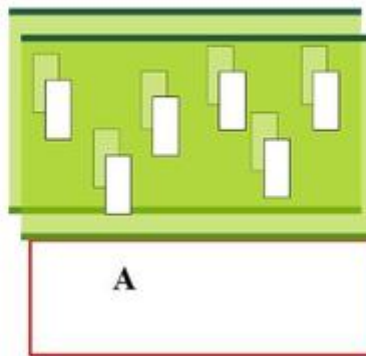

2. Viltmålsbanan till vänster

CoF	Comstock - Short	Points	45 p
Targets	4 paper, 1 popper, Total 5 targets	Min rounds	9
Firearm	Rifle	Match-%	6.98%

Procedure	Engage targets as they appear from within area A. Popper is only engagable from the window and engage both swingers. They are not visible until the popper is hit and only visible from the both ends of the walls i area A.
Starting position	Standing relaxed. Opttion 1
Firearm ready condition	
Start on	Audible signal
Stop on	Last shot
Penalties	As per current edition of rules
Safety angles	L/R
Setup notes	

3. Viltmålsbanan till höger

Kärshålan Open 2015 Gevär
STATION 3

80 m

CoF	Comstock - Short	Points	50 p
Targets	1 paper, 8 plates, Total 9 targets	Min rounds	10
Firearm	Rifle	Match-%	7.75%

Procedure	Engage targets as they appear from within area A.
Starting position	Standing relaxed anywhere in area A. Option 1.
Firearm ready condition	
Start on	Audible signal
Stop on	Last shot
Penalties	As per current edition of rules
Safety angles	L/R
Setup notes	80 meter.

4. 100 metersbanan

Kärrshålan Open 2015 Gevär
STATION 4

100 m

CoF	Comstock - Medium	Points	100 p
Targets	10 paper, Total 10 targets	Min rounds	20
Firearm	Rifle	Match-%	15.50%

Procedure	Engage targets as they appear from within area A thru the small windows. IPSC targets will be shoot with minimum two shoots each.
Starting position	Standing relaxed anywhere in Area A. Option 1.
Firearm ready condition	
Start on	Audible signal
Stop on	Last shot
Penalties	As per current edition of rules
Safety angles	L/R
Setup notes	Distance 100 m