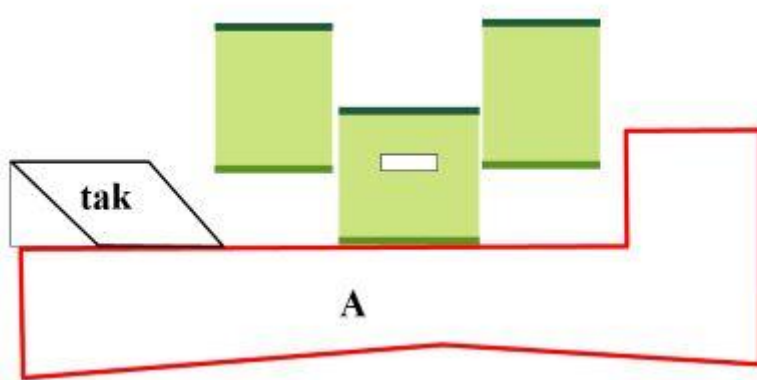

4. 100 metersbanan

Kärrshålan Open 2015 Gevär
STATION 4

100 m

CoF	Comstock - Medium	Points	100 p
Targets	10 paper, Total 10 targets	Min rounds	20
Firearm	Rifle	Match-%	15.50%

Procedure	Engage targets as they appear from within area A thru the small windows. IPSC targets will be shoot with minimum two shoots each.
Starting position	Standing relaxed anywhere in Area A. Option 1.
Firearm ready condition	
Start on	Audible signal
Stop on	Last shot
Penalties	As per current edition of rules
Safety angles	L/R
Setup notes	Distance 100 m

6. Älgbanan till vänster

Kärrshålan Open 2015 Gevär STATION 6

80 m

CoF	Comstock - Short	Points	50 p
Targets	5 paper, Total 5 targets	Min rounds	10
Firearm	Rifle	Match-%	7.75%

Procedure	Engage targets as they appear from within area A.
Starting position	Standing relaxed anywhere i area A. Option 1.
Firearm ready condition	
Start on	Audible signal
Stop on	Last shot
Penalties	As per current edition of rules
Safety angles	L/R
Setup notes	Distance 80 m. The barricade to the left is 60 cm high. The minitargets is to the right.

7. Älgbanan till höger

Kärshålan Open 2015 Gevär
STATION 7

CoF	Comstock - Medium	Points	100 p
Targets	10 paper, Total 10 targets	Min rounds	20
Firearm	Rifle	Match-%	15.50%

Procedure	Engage targets as they appear from within area A.
Starting position	Standing relaxed heels on marks, demonstrated by RO. Option 1.
Firearm ready condition	
Start on	Audible signal
Stop on	Last shot
Penalties	As per current edition of rules
Safety angles	L/R
Setup notes	Distance 80m. The minitargets are only visible to the right in area A.