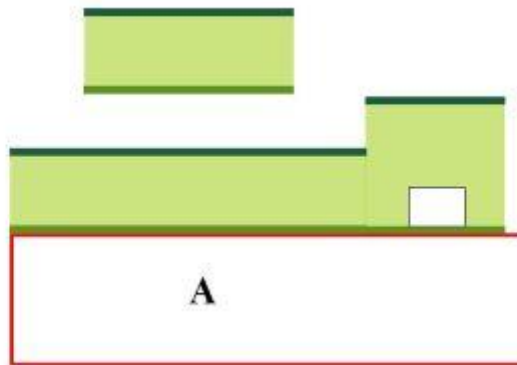

3. Viltmålsbanan till höger

Kärshålan Open 2015 Gevär
STATION 3

80 m

60 cm

A

CoF	Comstock - Short	Points	50 p
Targets	1 paper, 8 plates, Total 9 targets	Min rounds	10
Firearm	Rifle	Match-%	7.75%

Procedure	Engage targets as they appear from within area A.
Starting position	Standing relaxed anywhere in area A. Option 1.
Firearm ready condition	
Start on	Audible signal
Stop on	Last shot
Penalties	As per current edition of rules
Safety angles	L/R
Setup notes	80 meter.

4. 100 metersbanan

Kärrshålan Open 2015 Gevär
STATION 4

100 m

CoF	Comstock - Medium	Points	100 p
Targets	10 paper, Total 10 targets	Min rounds	20
Firearm	Rifle	Match-%	15.50%

Procedure	Engage targets as they appear from within area A thru the small windows. IPSC targets will be shoot with minimum two shoots each.
Starting position	Standing relaxed anywhere in Area A. Option 1.
Firearm ready condition	
Start on	Audible signal
Stop on	Last shot
Penalties	As per current edition of rules
Safety angles	L/R
Setup notes	Distance 100 m

6. Älgbanan till vänster

Kärrshålan Open 2015 Gevär
STATION 6

80 m

CoF	Comstock - Short	Points	50 p
Targets	5 paper, Total 5 targets	Min rounds	10
Firearm	Rifle	Match-%	7.75%

Procedure	Engage targets as they appear from within area A.
Starting position	Standing relaxed anywhere i area A. Option 1.
Firearm ready condition	
Start on	Audible signal
Stop on	Last shot
Penalties	As per current edition of rules
Safety angles	L/R
Setup notes	Distance 80 m. The barricade to the left is 60 cm high. The minitargets is to the right.