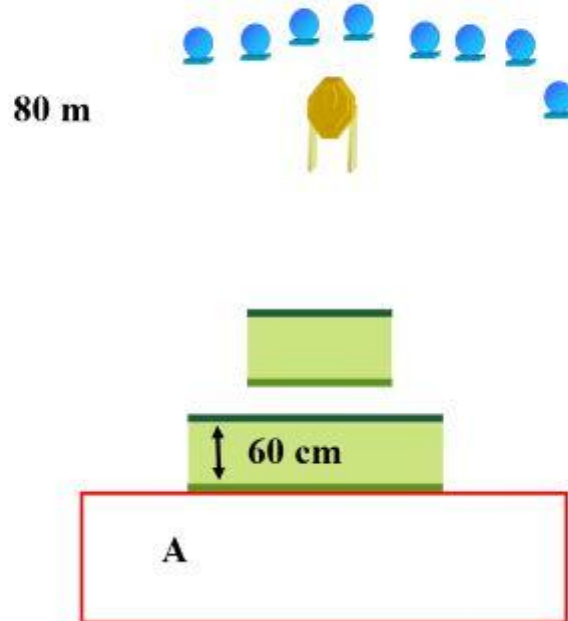

1. Pistolbanan

Kärrshålan Open 2015 Gevär STATION 1

CoF	Comstock - Long	Points	160 p
Targets	16 paper, Total 16 targets	Min rounds	32
Firearm	Rifle	Match-%	24.81%

Procedure	Engage targets as they appear from within area A. IPSC targets will be shoot with minimum two shoots each.
Starting position	Standing anywhere in Area A. Option 1.
Firearm ready condition	
Start on	Audible signal
Stop on	Last shot
Penalties	As per current edition of rules
Safety angles	L/R
Setup notes	Longe Course, Distance 8 m.

2. Viltmålsbanan till vänster

CoF	Comstock - Short	Points	45 p
Targets	4 paper, 1 popper, Total 5 targets	Min rounds	9
Firearm	Rifle	Match-%	6.98%

Procedure	Engage targets as they appear from within area A. Popper is only engagable from the window and engage both swingers. They are not visible until the popper is hit and only visible from the both ends of the walls i area A.
Starting position	Standing relaxed. Opttion 1
Firearm ready condition	
Start on	Audible signal
Stop on	Last shot
Penalties	As per current edition of rules
Safety angles	L/R
Setup notes	

3. Viltmålsbanan till höger

Kärshålan Open 2015 Gevär
STATION 3

CoF	Comstock - Short	Points	50 p
Targets	1 paper, 8 plates, Total 9 targets	Min rounds	10
Firearm	Rifle	Match-%	7.75%

Procedure	Engage targets as they appear from within area A.
Starting position	Standing relaxed anywhere in area A. Option 1.
Firearm ready condition	
Start on	Audible signal
Stop on	Last shot
Penalties	As per current edition of rules
Safety angles	L/R
Setup notes	80 meter.