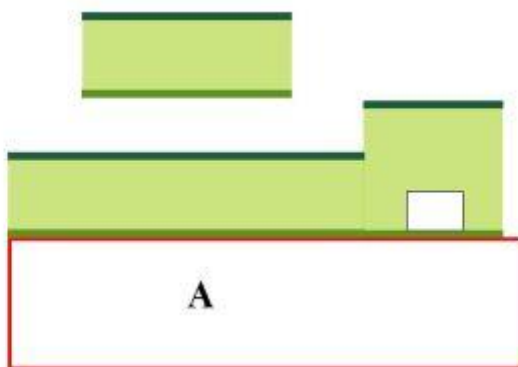

3. Viltmålsbanan till höger

Kärshålan Open 2015 Gevär
STATION 3

CoF	Comstock - Short	Points	50 p
Targets	1 paper, 8 plates, Total 9 targets	Min rounds	10
Firearm	Rifle	Match-%	7.75%

Procedure	Engage targets as they appear from within area A.
Starting position	Standing relaxed anywhere in area A. Option 1.
Firearm ready condition	
Start on	Audible signal
Stop on	Last shot
Penalties	As per current edition of rules
Safety angles	L/R
Setup notes	80 meter.

4. 100 metersbanan

Kärrshålan Open 2015 Gevär
STATION 4

CoF	Comstock - Medium	Points	100 p
Targets	10 paper, Total 10 targets	Min rounds	20
Firearm	Rifle	Match-%	15.50%

Procedure	Engage targets as they appear from within area A thru the small windows. IPSC targets will be shoot with minimum two shoots each.
Starting position	Standing relaxed anywhere in Area A. Option 1.
Firearm ready condition	
Start on	Audible signal
Stop on	Last shot
Penalties	As per current edition of rules
Safety angles	L/R
Setup notes	Distance 100 m

6. Älgbanan till vänster

Kärrshålan Open 2015 Gevär STATION 6

80 m

CoF	Comstock - Short	Points	50 p
Targets	5 paper, Total 5 targets	Min rounds	10
Firearm	Rifle	Match-%	7.75%

Procedure	Engage targets as they appear from within area A.
Starting position	Standing relaxed anywhere i area A. Option 1.
Firearm ready condition	
Start on	Audible signal
Stop on	Last shot
Penalties	As per current edition of rules
Safety angles	L/R
Setup notes	Distance 80 m. The barricade to the left is 60 cm high. The minitargets is to the right.