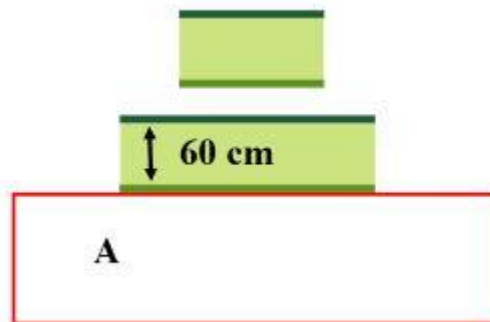

3. Viltmålsbanan till höger

Kärshålan Open 2015 Gevär
STATION 3

80 m

CoF	Comstock - Short	Points	50 p
Targets	1 paper, 8 plates, Total 9 targets	Min rounds	10
Firearm	Rifle	Match-%	7.75%

Procedure	Engage targets as they appear from within area A.
Starting position	Standing relaxed anywhere in area A. Option 1.
Firearm ready condition	
Start on	Audible signal
Stop on	Last shot
Penalties	As per current edition of rules
Safety angles	L/R
Setup notes	80 meter.