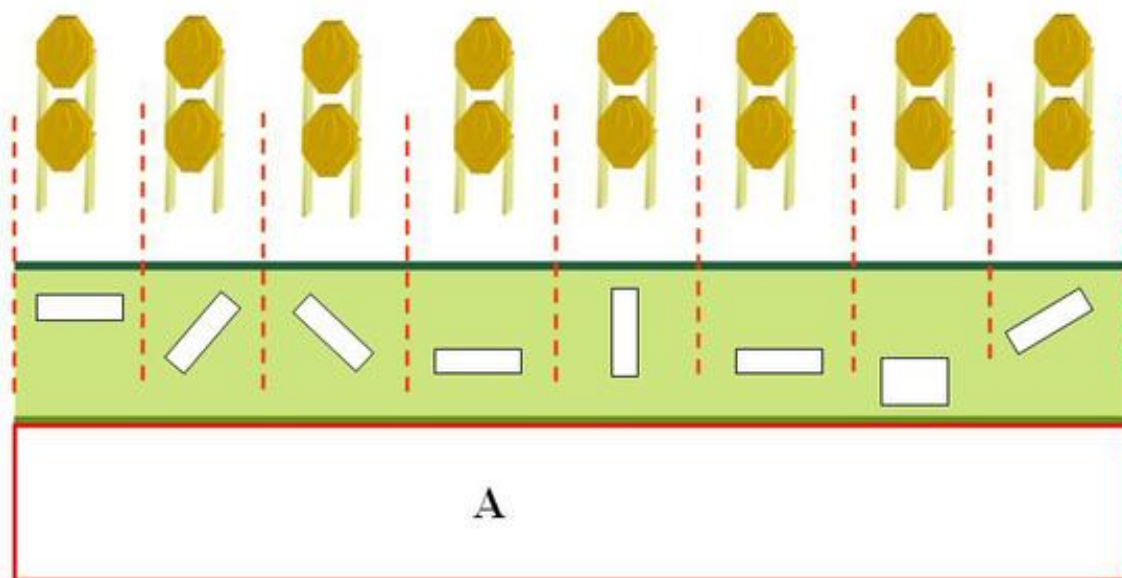

1. Pistolbanan

Kärrshålan Open 2015 Gevär STATION 1

CoF	Comstock - Long	Points	160 p
Targets	16 paper, Total 16 targets	Min rounds	32
Firearm	Rifle	Match-%	24.81%

Procedure	Engage targets as they appear from within area A. IPSC targets will be shoot with minimum two shoots each.
Starting position	Standing anywhere in Area A. Option 1.
Firearm ready condition	
Start on	Audible signal
Stop on	Last shot
Penalties	As per current edition of rules
Safety angles	L/R
Setup notes	Longe Course, Distance 8 m.