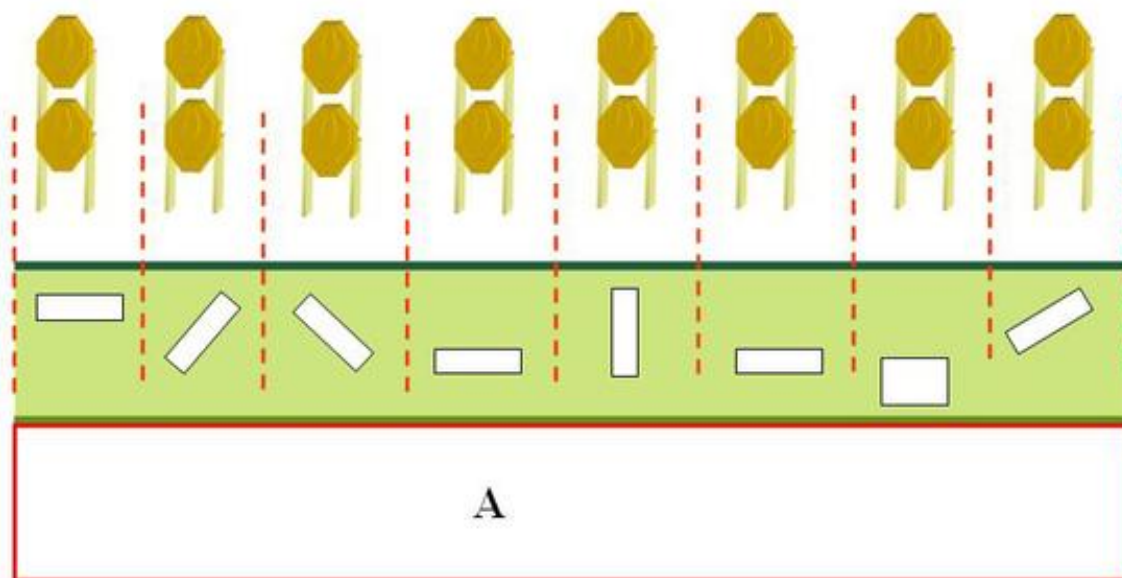

1. Pistolbanan

Kärrshålan Open 2015 Gevär STATION 1

CoF	Comstock - Long	Points	160 p
Targets	16 paper, Total 16 targets	Min rounds	32
Firearm	Rifle	Match-%	24.81%

Procedure	Engage targets as they appear from within area A. IPSC targets will be shoot with minimum two shoots each.
Starting position	Standing anywhere in Area A. Option 1.
Firearm ready condition	
Start on	Audible signal
Stop on	Last shot
Penalties	As per current edition of rules
Safety angles	L/R
Setup notes	Longe Course, Distance 8 m.

2. Viltmålsbanan till vänster

CoF	Comstock - Short	Points	45 p
Targets	4 paper, 1 popper, Total 5 targets	Min rounds	9
Firearm	Rifle	Match-%	6.98%

Procedure	Engage targets as they appear from within area A. Popper is only engagable from the window and engage both swingers. They are not visible until the popper is hit and only visible from the both ends of the walls i area A.
Starting position	Standing relaxed. Option 1
Firearm ready condition	
Start on	Audible signal
Stop on	Last shot
Penalties	As per current edition of rules
Safety angles	L/R
Setup notes	

3. Viltmålsbanan till höger

Kärshålan Open 2015 Gevär
STATION 3

CoF	Comstock - Short	Points	50 p
Targets	1 paper, 8 plates, Total 9 targets	Min rounds	10
Firearm	Rifle	Match-%	7.75%

Procedure	Engage targets as they appear from within area A.
Starting position	Standing relaxed anywhere in area A. Option 1.
Firearm ready condition	
Start on	Audible signal
Stop on	Last shot
Penalties	As per current edition of rules
Safety angles	L/R
Setup notes	80 meter.