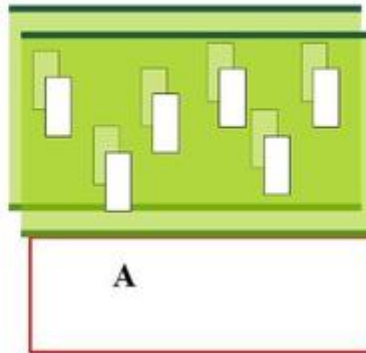

2. Viltmålsbanan till vänster

CoF	Comstock - Short	Points	45 p
Targets	4 paper, 1 popper, Total 5 targets	Min rounds	9
Firearm	Rifle	Match-%	6.98%

Procedure	Engage targets as they appear from within area A. Popper is only engagable from the window and engage both swingers. They are not visible until the popper is hit and only visible from the both ends of the walls i area A.
Starting position	Standing relaxed. Opttion 1
Firearm ready condition	
Start on	Audible signal
Stop on	Last shot
Penalties	As per current edition of rules
Safety angles	L/R
Setup notes	

3. Viltmålsbanan till höger

Kärshålan Open 2015 Gevär
STATION 3

80 m

CoF	Comstock - Short	Points	50 p
Targets	1 paper, 8 plates, Total 9 targets	Min rounds	10
Firearm	Rifle	Match-%	7.75%

Procedure	Engage targets as they appear from within area A.
Starting position	Standing relaxed anywhere in area A. Option 1.
Firearm ready condition	
Start on	Audible signal
Stop on	Last shot
Penalties	As per current edition of rules
Safety angles	L/R
Setup notes	80 meter.

4. 100 metersbanan

Kärrshålan Open 2015 Gevär
STATION 4

100 m

CoF	Comstock - Medium	Points	100 p
Targets	10 paper, Total 10 targets	Min rounds	20
Firearm	Rifle	Match-%	15.50%

Procedure	Engage targets as they appear from within area A thru the small windows. IPSC targets will be shoot with minimum two shoots each.
Starting position	Standing relaxed anywhere in Area A. Option 1.
Firearm ready condition	
Start on	Audible signal
Stop on	Last shot
Penalties	As per current edition of rules
Safety angles	L/R
Setup notes	Distance 100 m