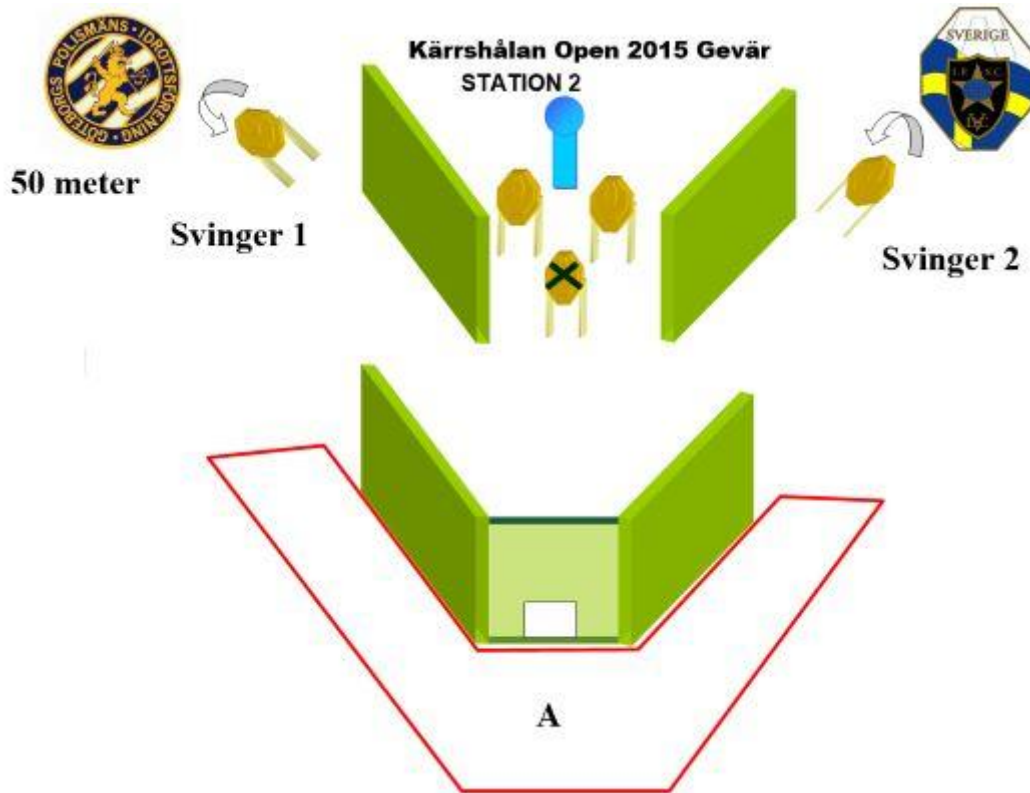

1. Pistolbanan

Kärrshålan Open 2015 Gevär STATION 1

CoF	Comstock - Long	Points	160 p
Targets	16 paper, Total 16 targets	Min rounds	32
Firearm	Rifle	Match-%	24.81%

Procedure	Engage targets as they appear from within area A. IPSC targets will be shoot with minimum two shoots each.
Starting position	Standing anywhere in Area A. Option 1.
Firearm ready condition	
Start on	Audible signal
Stop on	Last shot
Penalties	As per current edition of rules
Safety angles	L/R
Setup notes	Longe Course, Distance 8 m.

2. Viltmålsbanan till vänster

CoF	Comstock - Short	Points	45 p
Targets	4 paper, 1 popper, Total 5 targets	Min rounds	9
Firearm	Rifle	Match-%	6.98%

Procedure	Engage targets as they appear from within area A. Popper is only engagable from the window and engage both swingers. They are not visible until the popper is hit and only visible from the both ends of the walls i area A.
Starting position	Standing relaxed. Opttion 1
Firearm ready condition	
Start on	Audible signal
Stop on	Last shot
Penalties	As per current edition of rules
Safety angles	L/R
Setup notes	

3. Viltmålsbanan till höger

Kärshålan Open 2015 Gevär
STATION 3

80 m

CoF	Comstock - Short	Points	50 p
Targets	1 paper, 8 plates, Total 9 targets	Min rounds	10
Firearm	Rifle	Match-%	7.75%

Procedure	Engage targets as they appear from within area A.
Starting position	Standing relaxed anywhere in area A. Option 1.
Firearm ready condition	
Start on	Audible signal
Stop on	Last shot
Penalties	As per current edition of rules
Safety angles	L/R
Setup notes	80 meter.