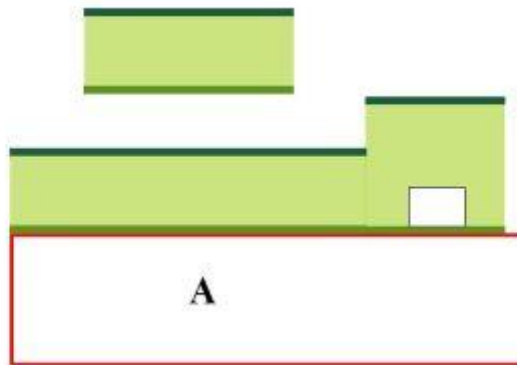

3. Viltmålsbanan till höger

Kärshålan Open 2015 Gevär
STATION 3

80 m

CoF	Comstock - Short	Points	50 p
Targets	1 paper, 8 plates, Total 9 targets	Min rounds	10
Firearm	Rifle	Match-%	7.75%

Procedure	Engage targets as they appear from within area A.
Starting position	Standing relaxed anywhere in area A. Option 1.
Firearm ready condition	
Start on	Audible signal
Stop on	Last shot
Penalties	As per current edition of rules
Safety angles	L/R
Setup notes	80 meter.

4. 100 metersbanan

Kärrshålan Open 2015 Gevär
STATION 4

100 m

CoF	Comstock - Medium	Points	100 p
Targets	10 paper, Total 10 targets	Min rounds	20
Firearm	Rifle	Match-%	15.50%

Procedure	Engage targets as they appear from within area A thru the small windows. IPSC targets will be shoot with minimum two shoots each.
Starting position	Standing relaxed anywhere in Area A. Option 1.
Firearm ready condition	
Start on	Audible signal
Stop on	Last shot
Penalties	As per current edition of rules
Safety angles	L/R
Setup notes	Distance 100 m

6. Älgbanan till vänster

Kärrshålan Open 2015 Gevär STATION 6

80 m

CoF	Comstock - Short	Points	50 p
Targets	5 paper, Total 5 targets	Min rounds	10
Firearm	Rifle	Match-%	7.75%

Procedure	Engage targets as they appear from within area A.
Starting position	Standing relaxed anywhere i area A. Option 1.
Firearm ready condition	
Start on	Audible signal
Stop on	Last shot
Penalties	As per current edition of rules
Safety angles	L/R
Setup notes	Distance 80 m. The barricade to the left is 60 cm high. The minitargets is to the right.