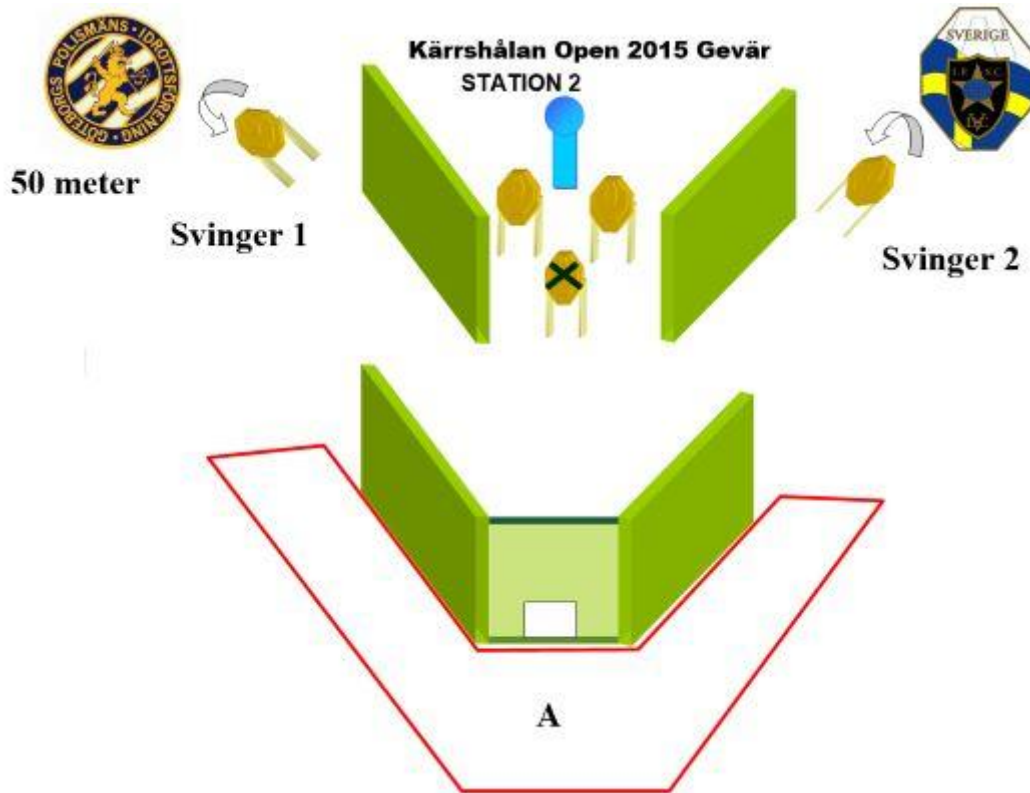

1. Pistolbanan

Kärrshålan Open 2015 Gevär STATION 1

CoF	Comstock - Long	Points	160 p
Targets	16 paper, Total 16 targets	Min rounds	32
Firearm	Rifle	Match-%	24.81%

Procedure	Engage targets as they appear from within area A. IPSC targets will be shoot with minimum two shoots each.
Starting position	Standing anywhere in Area A. Option 1.
Firearm ready condition	
Start on	Audible signal
Stop on	Last shot
Penalties	As per current edition of rules
Safety angles	L/R
Setup notes	Longe Course, Distance 8 m.

2. Viltmålsbanan till vänster

CoF	Comstock - Short	Points	45 p
Targets	4 paper, 1 popper, Total 5 targets	Min rounds	9
Firearm	Rifle	Match-%	6.98%

Procedure	Engage targets as they appear from within area A. Popper is only engagable from the window and engage both swingers. They are not visible until the popper is hit and only visible from the both ends of the walls i area A.
Starting position	Standing relaxed. Opttion 1
Firearm ready condition	
Start on	Audible signal
Stop on	Last shot
Penalties	As per current edition of rules
Safety angles	L/R
Setup notes	

3. Viltmålsbanan till höger

Kärshålan Open 2015 Gevär
STATION 3

80 m

60 cm

A

CoF	Comstock - Short	Points	50 p
Targets	1 paper, 8 plates, Total 9 targets	Min rounds	10
Firearm	Rifle	Match-%	7.75%

Procedure	Engage targets as they appear from within area A.
Starting position	Standing relaxed anywhere in area A. Option 1.
Firearm ready condition	
Start on	Audible signal
Stop on	Last shot
Penalties	As per current edition of rules
Safety angles	L/R
Setup notes	80 meter.