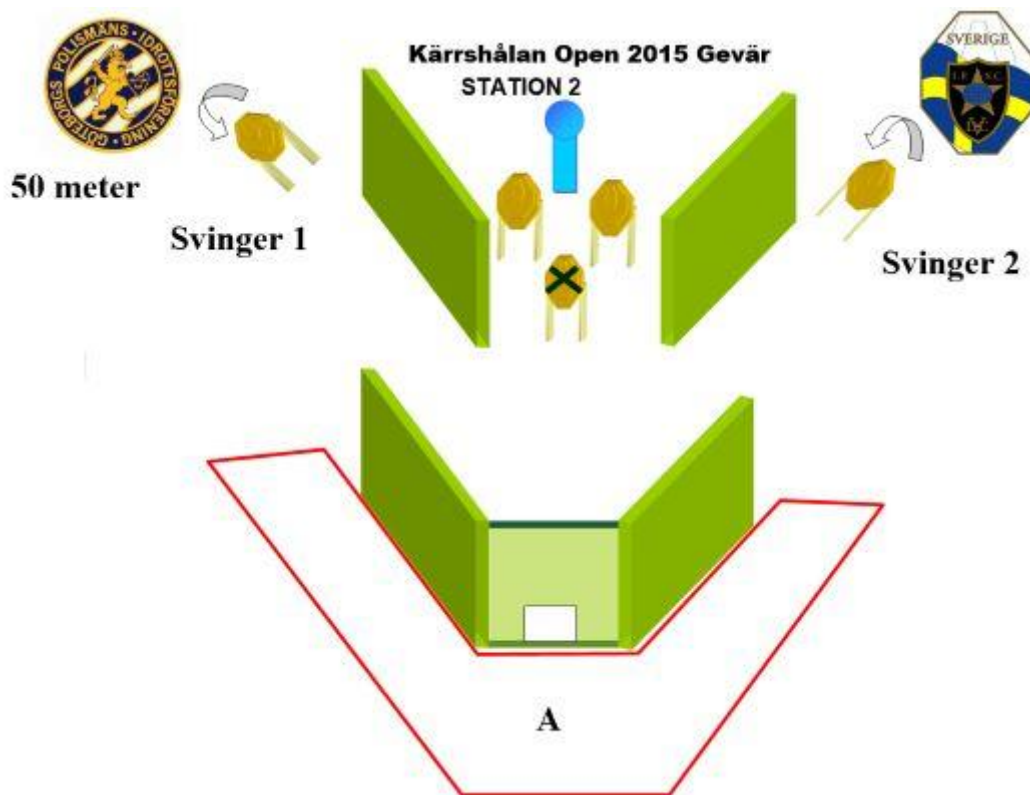

## Kärrshålan Open 2015 Gevär STATION 1

CoF	Comstock - Long	Points	160 p
Targets	16 paper, Total 16 targets	Min rounds	32
Firearm	Rifle	Match-%	24.81%

Procedure	Engage targets as they appear from within area A. IPSC targets will be shoot with minimum two shoots each.
Starting position	Standing anywhere in Area A. Option 1.
Firearm ready condition	
Start on	Audible signal
Stop on	Last shot
Penalties	As per current edition of rules
Safety angles	L/R
Setup notes	Longe Course, Distance 8 m.

## 2. Viltmålsbanan till vänster

CoF	Comstock - Short	Points	45 p
Targets	4 paper, 1 popper, Total 5 targets	Min rounds	9
Firearm	Rifle	Match-%	6.98%

Procedure	Engage targets as they appear from within area A. Popper is only engagable from the window and engage both swingers. They are not visible until the popper is hit and only visible from the both ends of the walls i area A.
Starting position	Standing relaxed. Opttion 1
Firearm ready condition	
Start on	Audible signal
Stop on	Last shot
Penalties	As per current edition of rules
Safety angles	L/R
Setup notes	