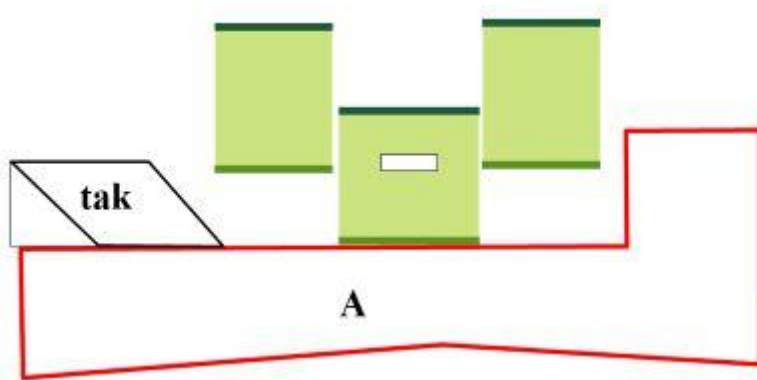

4. 100 metersbanan

Kärrshålan Open 2015 Gevär
STATION 4

100 m

CoF	Comstock - Medium	Points	100 p
Targets	10 paper, Total 10 targets	Min rounds	20
Firearm	Rifle	Match-%	15.50%

Procedure	Engage targets as they appear from within area A thru the small windows. IPSC targets will be shoot with minimum two shoots each.
Starting position	Standing relaxed anywhere in Area A. Option 1.
Firearm ready condition	
Start on	Audible signal
Stop on	Last shot
Penalties	As per current edition of rules
Safety angles	L/R
Setup notes	Distance 100 m

6. Älgbanan till vänster

Kärrshålan Open 2015 Gevär
STATION 6

80 m

CoF	Comstock - Short	Points	50 p
Targets	5 paper, Total 5 targets	Min rounds	10
Firearm	Rifle	Match-%	7.75%

Procedure	Engage targets as they appear from within area A.
Starting position	Standing relaxed anywhere i area A. Option 1.
Firearm ready condition	
Start on	Audible signal
Stop on	Last shot
Penalties	As per current edition of rules
Safety angles	L/R
Setup notes	Distance 80 m. The barricade to the left is 60 cm high. The minitargets is to the right.

7. Älgbanan till höger

Kärshålan Open 2015 Gevär
STATION 7

CoF	Comstock - Medium	Points	100 p
Targets	10 paper, Total 10 targets	Min rounds	20
Firearm	Rifle	Match-%	15.50%

Procedure	Engage targets as they appear from within area A.
Starting position	Standing relaxed heels on marks, demonstrated by RO. Option 1.
Firearm ready condition	
Start on	Audible signal
Stop on	Last shot
Penalties	As per current edition of rules
Safety angles	L/R
Setup notes	Distance 80m. The minitargets are only visible to the right in area A.