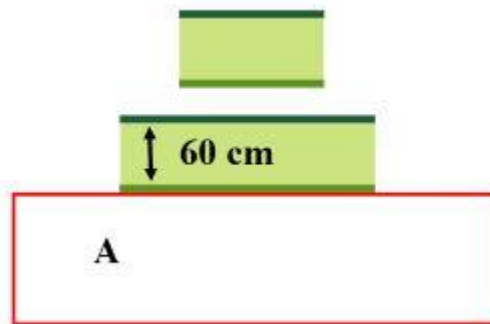

3. Viltmålsbanan till höger

Kärshålan Open 2015 Gevär
STATION 3

80 m

CoF	Comstock - Short	Points	50 p
Targets	1 paper, 8 plates, Total 9 targets	Min rounds	10
Firearm	Rifle	Match-%	7.75%

Procedure	Engage targets as they appear from within area A.
Starting position	Standing relaxed anywhere in area A. Option 1.
Firearm ready condition	
Start on	Audible signal
Stop on	Last shot
Penalties	As per current edition of rules
Safety angles	L/R
Setup notes	80 meter.