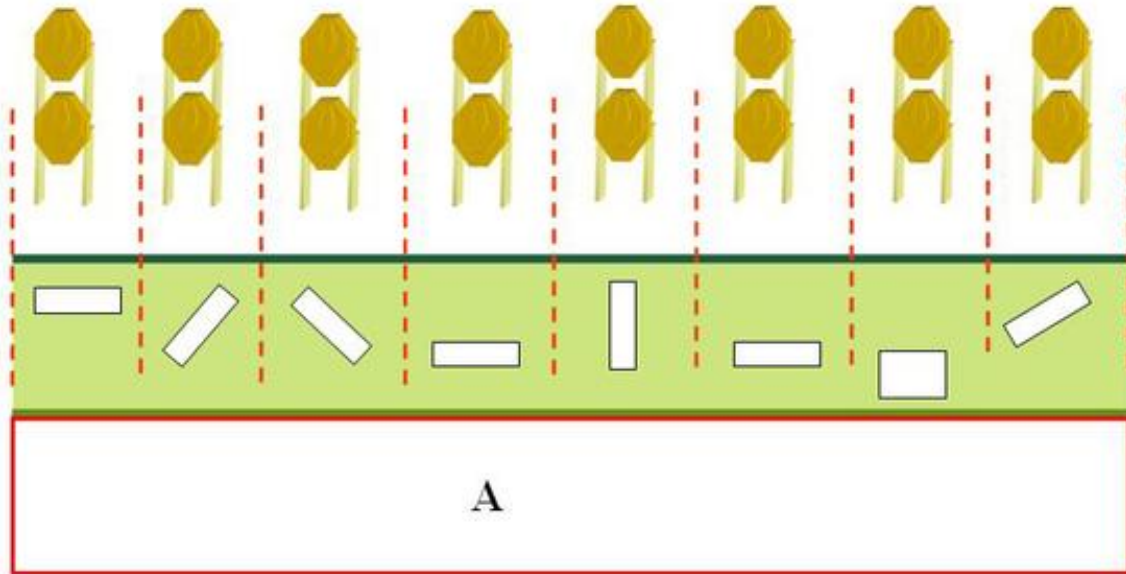

1. Pistolbanan

Kärrshålan Open 2015 Gevär STATION 1

CoF	Comstock - Long	Points	160 p
Targets	16 paper, Total 16 targets	Min rounds	32
Firearm	Rifle	Match-%	24.81%

Procedure	Engage targets as they appear from within area A. IPSC targets will be shoot with minimum two shoots each.
Starting position	Standing anywhere in Area A. Option 1.
Firearm ready condition	
Start on	Audible signal
Stop on	Last shot
Penalties	As per current edition of rules
Safety angles	L/R
Setup notes	Longe Course, Distance 8 m.

2. Viltmålsbanan till vänster

CoF	Comstock - Short	Points	45 p
Targets	4 paper, 1 popper, Total 5 targets	Min rounds	9
Firearm	Rifle	Match-%	6.98%

Procedure	Engage targets as they appear from within area A. Popper is only engagable from the window and engage both swingers. They are not visible until the popper is hit and only visible from the both ends of the walls i area A.
Starting position	Standing relaxed. Opttion 1
Firearm ready condition	
Start on	Audible signal
Stop on	Last shot
Penalties	As per current edition of rules
Safety angles	L/R
Setup notes	

3. Viltmålsbanan till höger

Kärshålan Open 2015 Gevär
STATION 3

80 m

CoF	Comstock - Short	Points	50 p
Targets	1 paper, 8 plates, Total 9 targets	Min rounds	10
Firearm	Rifle	Match-%	7.75%

Procedure	Engage targets as they appear from within area A.
Starting position	Standing relaxed anywhere in area A. Option 1.
Firearm ready condition	
Start on	Audible signal
Stop on	Last shot
Penalties	As per current edition of rules
Safety angles	L/R
Setup notes	80 meter.