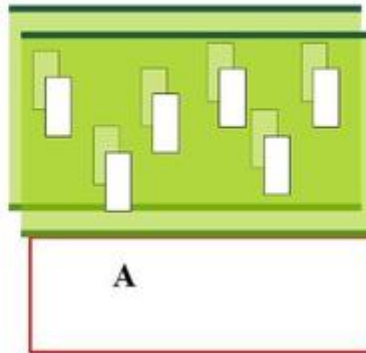

## 2. Viltmålsbanan till vänster

CoF	Comstock - Short	Points	45 p
Targets	4 paper, 1 popper, Total 5 targets	Min rounds	9
Firearm	Rifle	Match-%	6.98%

Procedure	Engage targets as they appear from within area A. Popper is only engagable from the window and engage both swingers. They are not visible until the popper is hit and only visible from the both ends of the walls i area A.
Starting position	Standing relaxed. Opttion 1
Firearm ready condition	
Start on	Audible signal
Stop on	Last shot
Penalties	As per current edition of rules
Safety angles	L/R
Setup notes	

### 3. Viltmålsbanan till höger

Kärshålan Open 2015 Gevär  
STATION 3

CoF	Comstock - Short	Points	50 p
Targets	1 paper, 8 plates, Total 9 targets	Min rounds	10
Firearm	Rifle	Match-%	7.75%

Procedure	Engage targets as they appear from within area A.
Starting position	Standing relaxed anywhere in area A. Option 1.
Firearm ready condition	
Start on	Audible signal
Stop on	Last shot
Penalties	As per current edition of rules
Safety angles	L/R
Setup notes	80 meter.

## 4. 100 metersbanan

Kärrshålan Open 2015 Gevär  
STATION 4

100 m

CoF	Comstock - Medium	Points	100 p
Targets	10 paper, Total 10 targets	Min rounds	20
Firearm	Rifle	Match-%	15.50%

Procedure	Engage targets as they appear from within area A thru the small windows. IPSC targets will be shoot with minimum two shoots each.
Starting position	Standing relaxed anywhere in Area A. Option 1.
Firearm ready condition	
Start on	Audible signal
Stop on	Last shot
Penalties	As per current edition of rules
Safety angles	L/R
Setup notes	Distance 100 m