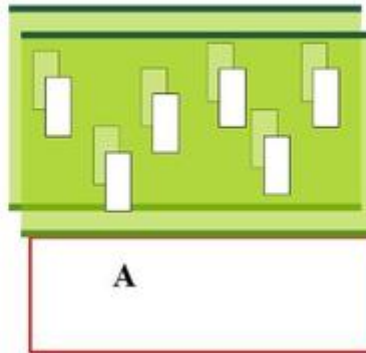

2. Viltmålsbanan till vänster

CoF	Comstock - Short	Points	45 p
Targets	4 paper, 1 popper, Total 5 targets	Min rounds	9
Firearm	Rifle	Match-%	6.98%

Procedure	Engage targets as they appear from within area A. Popper is only engagable from the window and engage both swingers. They are not visible until the popper is hit and only visible from the both ends of the walls i area A.
Starting position	Standing relaxed. Option 1
Firearm ready condition	
Start on	Audible signal
Stop on	Last shot
Penalties	As per current edition of rules
Safety angles	L/R
Setup notes	

3. Viltmålsbanan till höger

Kärshålan Open 2015 Gevär
STATION 3

CoF	Comstock - Short	Points	50 p
Targets	1 paper, 8 plates, Total 9 targets	Min rounds	10
Firearm	Rifle	Match-%	7.75%

Procedure	Engage targets as they appear from within area A.
Starting position	Standing relaxed anywhere in area A. Option 1.
Firearm ready condition	
Start on	Audible signal
Stop on	Last shot
Penalties	As per current edition of rules
Safety angles	L/R
Setup notes	80 meter.

4. 100 metersbanan

Kärrshålan Open 2015 Gevär
STATION 4

100 m

CoF	Comstock - Medium	Points	100 p
Targets	10 paper, Total 10 targets	Min rounds	20
Firearm	Rifle	Match-%	15.50%

Procedure	Engage targets as they appear from within area A thru the small windows. IPSC targets will be shoot with minimum two shoots each.
Starting position	Standing relaxed anywhere in Area A. Option 1.
Firearm ready condition	
Start on	Audible signal
Stop on	Last shot
Penalties	As per current edition of rules
Safety angles	L/R
Setup notes	Distance 100 m