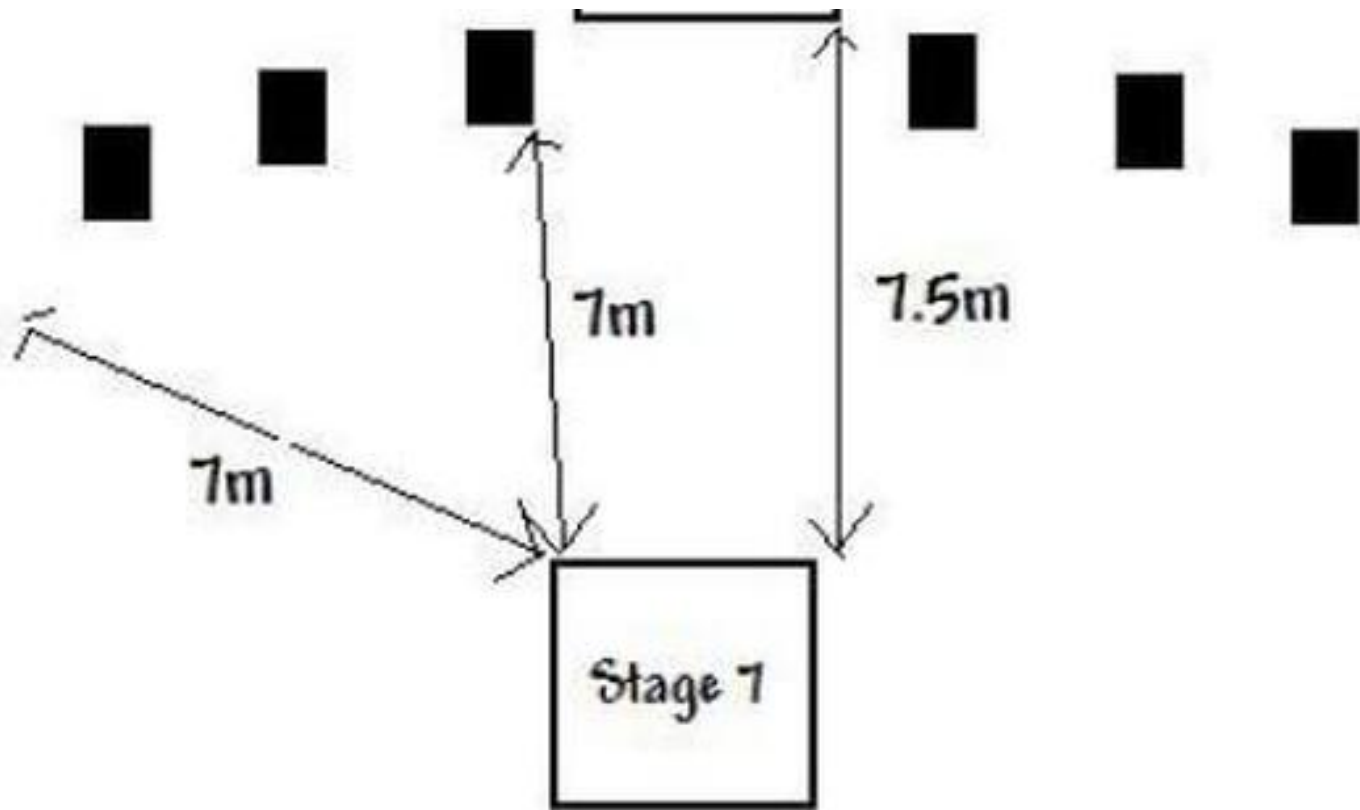

# 1. Postal League Stage 5

CoF	Comstock - Long	Points	115 p
Targets	23 plates, Total 23 targets	Min rounds	23
Firearm	Shotgun	Match-%	54.76%

Procedure	Shoiet targets as seen from three shooting areas
Starting position	Gun loaded Option 1 and held in two at waist level.
Firearm ready condition	
Start on	Audible signal
Stop on	Last shot
Penalties	As per current edition of rules
Safety angles	90/90/90
Setup notes	See information in Round 2 Postal League Pack

## 2. Postal League Stage 6

CoF	Comstock - Short	Points	30 p
Targets	6 plates, Total 6 targets	Min rounds	6
Firearm	Shotgun	Match-%	14.29%

Procedure	Shoot targets from shooting area, load 1 shoot 1.
Starting position	Gun unloaded Option 3 and held in two hands at waist level.
Firearm ready condition	
Start on	Audible signal
Stop on	Last shot
Penalties	As per current edition of rules
Safety angles	90/90/90
Setup notes	

### 3. Postal League Stage 7

CoF	Comstock - Short	Points	30 p
Targets	6 plates, Total 6 targets	Min rounds	6
Firearm	Shotgun	Match-%	14.29%

Procedure	Shoot targets as seen from shooting area.
Starting position	Gun unloaded Option 3 and held in two hands at waist level.
Firearm ready condition	
Start on	Audible signal
Stop on	Last shot
Penalties	As per current edition of rules
Safety angles	90/90/90
Setup notes	See Postal League Info