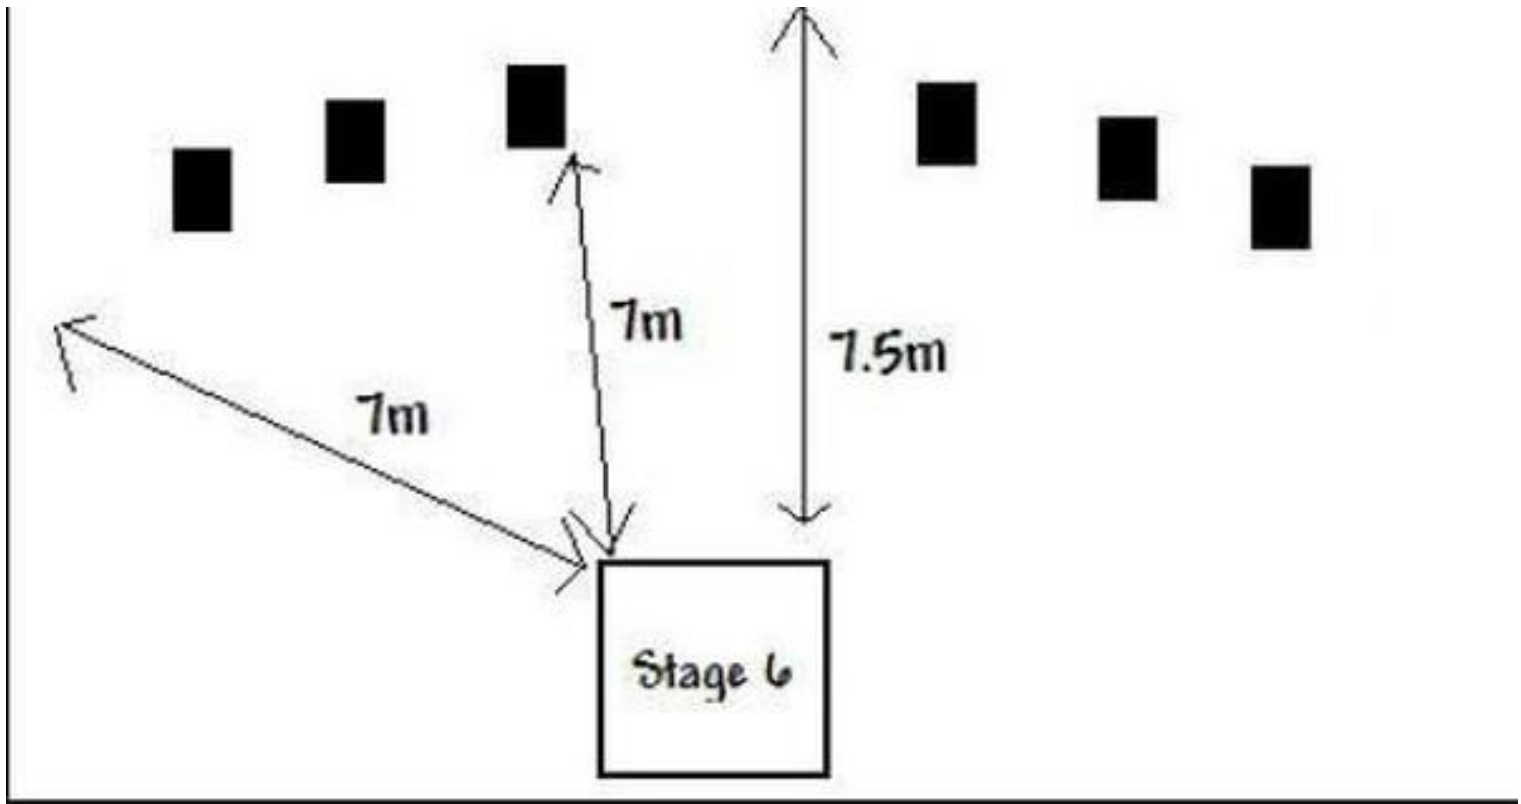

1. Postal League Stage 5

CoF	Comstock - Long	Points	115 p
Targets	23 plates, Total 23 targets	Min rounds	23
Firearm	Shotgun	Match-%	54.76%

Procedure	Shoiet targets as seen from three shooting areas
Starting position	Gun loaded Option 1 and held in two at waist level.
Firearm ready condition	
Start on	Audible signal
Stop on	Last shot
Penalties	As per current edition of rules
Safety angles	90/90/90
Setup notes	See information in Round 2 Postal League Pack

2. Postal League Stage 6

CoF	Comstock - Short	Points	30 p
Targets	6 plates, Total 6 targets	Min rounds	6
Firearm	Shotgun	Match-%	14.29%

Procedure	Shoot targets from shooting area, load 1 shoot 1.
Starting position	Gun unloaded Option 3 and held in two hands at waist level.
Firearm ready condition	
Start on	Audible signal
Stop on	Last shot
Penalties	As per current edition of rules
Safety angles	90/90/90
Setup notes	

3. Postal League Stage 7

CoF	Comstock - Short	Points	30 p
Targets	6 plates, Total 6 targets	Min rounds	6
Firearm	Shotgun	Match-%	14.29%

Procedure	Shoot targets as seen from shooting area.
Starting position	Gun unloaded Option 3 and held in two hands at waist level.
Firearm ready condition	
Start on	Audible signal
Stop on	Last shot
Penalties	As per current edition of rules
Safety angles	90/90/90
Setup notes	See Postal League Info