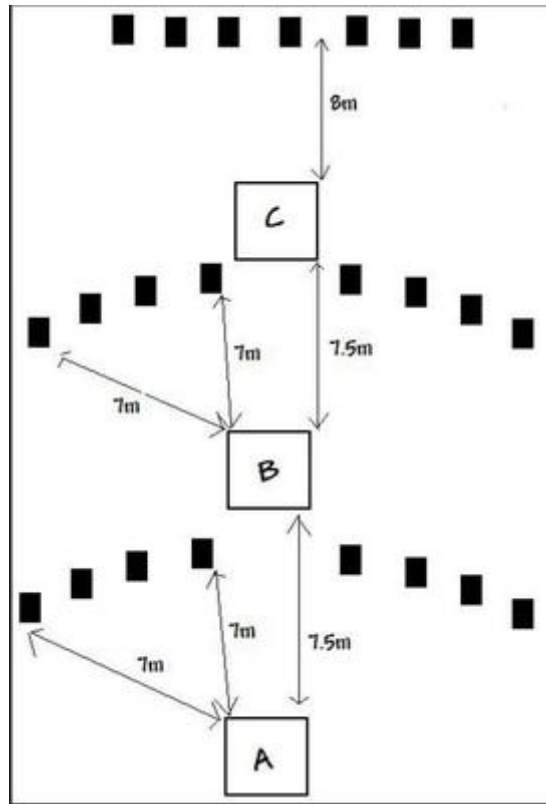

# 1. Postal League Stage 5

CoF	Comstock - Long	Points	115 p
Targets	23 plates, Total 23 targets	Min rounds	23
Firearm	Shotgun	Match-%	54.76%

Procedure	Shoiet targets as seen from three shooting areas
Starting position	Gun loaded Option 1 and held in two at waist level.
Firearm ready condition	
Start on	Audible signal
Stop on	Last shot
Penalties	As per current edition of rules
Safety angles	90/90/90
Setup notes	See information in Round 2 Postal League Pack

## 2. Postal League Stage 6

CoF	Comstock - Short	Points	30 p
Targets	6 plates, Total 6 targets	Min rounds	6
Firearm	Shotgun	Match-%	14.29%

Procedure	Shoot targets from shooting area, load 1 shoot 1.
Starting position	Gun unloaded Option 3 and held in two hands at waist level.
Firearm ready condition	
Start on	Audible signal
Stop on	Last shot
Penalties	As per current edition of rules
Safety angles	90/90/90
Setup notes	

### 3. Postal League Stage 7

CoF	Comstock - Short	Points	30 p
Targets	6 plates, Total 6 targets	Min rounds	6
Firearm	Shotgun	Match-%	14.29%

Procedure	Shoot targets as seen from shooting area.
Starting position	Gun unloaded Option 3 and held in two hands at waist level.
Firearm ready condition	
Start on	Audible signal
Stop on	Last shot
Penalties	As per current edition of rules
Safety angles	90/90/90
Setup notes	See Postal League Info

## 4. Postal League Stage 8

CoF	Comstock - Short	Points	35 p
Targets	7 plates, Total 7 targets	Min rounds	7
Firearm	Shotgun	Match-%	16.67%

Procedure	Shoo targets from shooting area from your weak shoulder only.
Starting position	Gun loaded Option 1 and held in two at waist level.
Firearm ready condition	
Start on	Audible signal
Stop on	Last shot
Penalties	As per current edition of rules
Safety angles	90/90/90
Setup notes	See Postal League Info