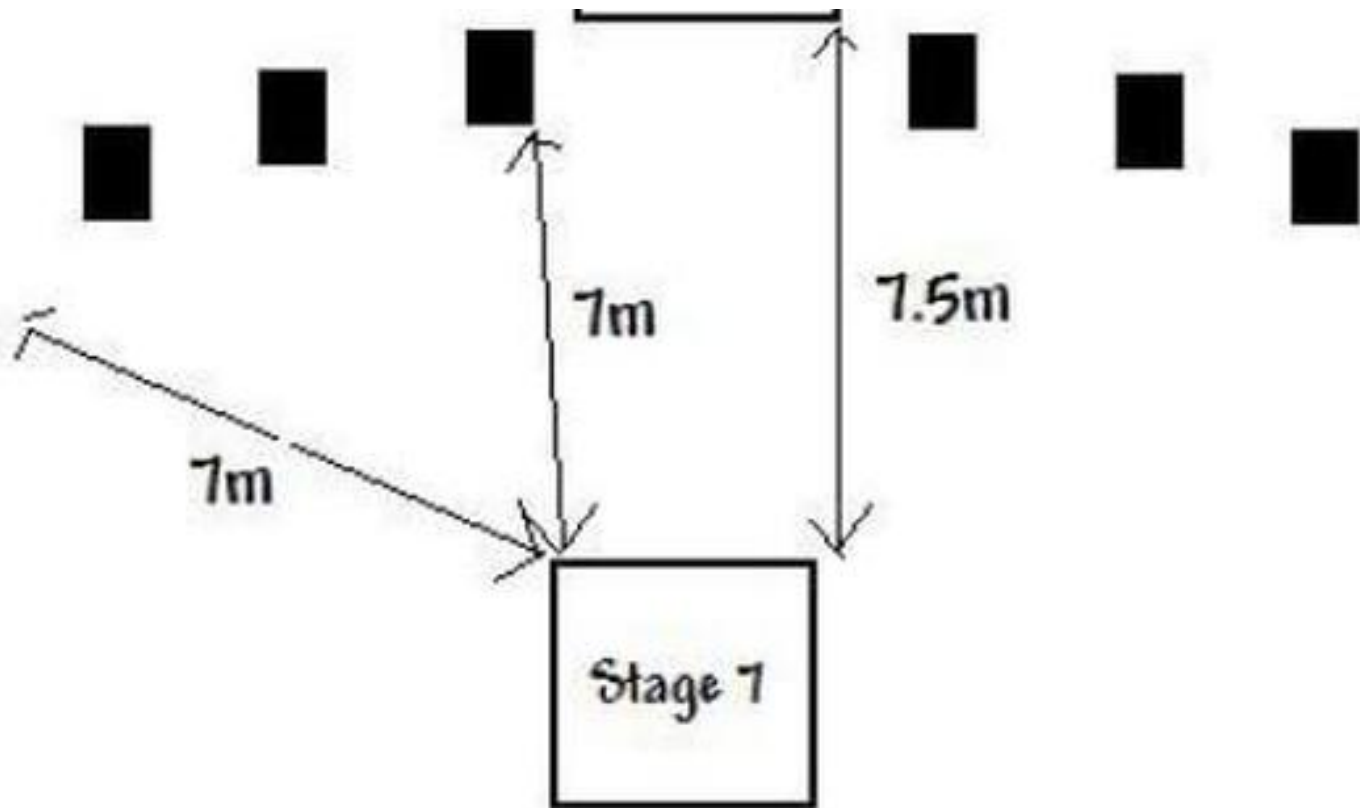

1. Postal League Stage 5

CoF	Comstock - Long	Points	115 p
Targets	23 plates, Total 23 targets	Min rounds	23
Firearm	Shotgun	Match-%	54.76%

Procedure	Shoiet targets as seen from three shooting areas
Starting position	Gun loaded Option 1 and held in two at waist level.
Firearm ready condition	
Start on	Audible signal
Stop on	Last shot
Penalties	As per current edition of rules
Safety angles	90/90/90
Setup notes	See information in Round 2 Postal League Pack

2. Postal League Stage 6

CoF	Comstock - Short	Points	30 p
Targets	6 plates, Total 6 targets	Min rounds	6
Firearm	Shotgun	Match-%	14.29%

Procedure	Shoot targets from shooting area, load 1 shoot 1.
Starting position	Gun unloaded Option 3 and held in two hands at waist level.
Firearm ready condition	
Start on	Audible signal
Stop on	Last shot
Penalties	As per current edition of rules
Safety angles	90/90/90
Setup notes	

3. Postal League Stage 7

CoF	Comstock - Short	Points	30 p
Targets	6 plates, Total 6 targets	Min rounds	6
Firearm	Shotgun	Match-%	14.29%

Procedure	Shoot targets as seen from shooting area.
Starting position	Gun unloaded Option 3 and held in two hands at waist level.
Firearm ready condition	
Start on	Audible signal
Stop on	Last shot
Penalties	As per current edition of rules
Safety angles	90/90/90
Setup notes	See Postal League Info