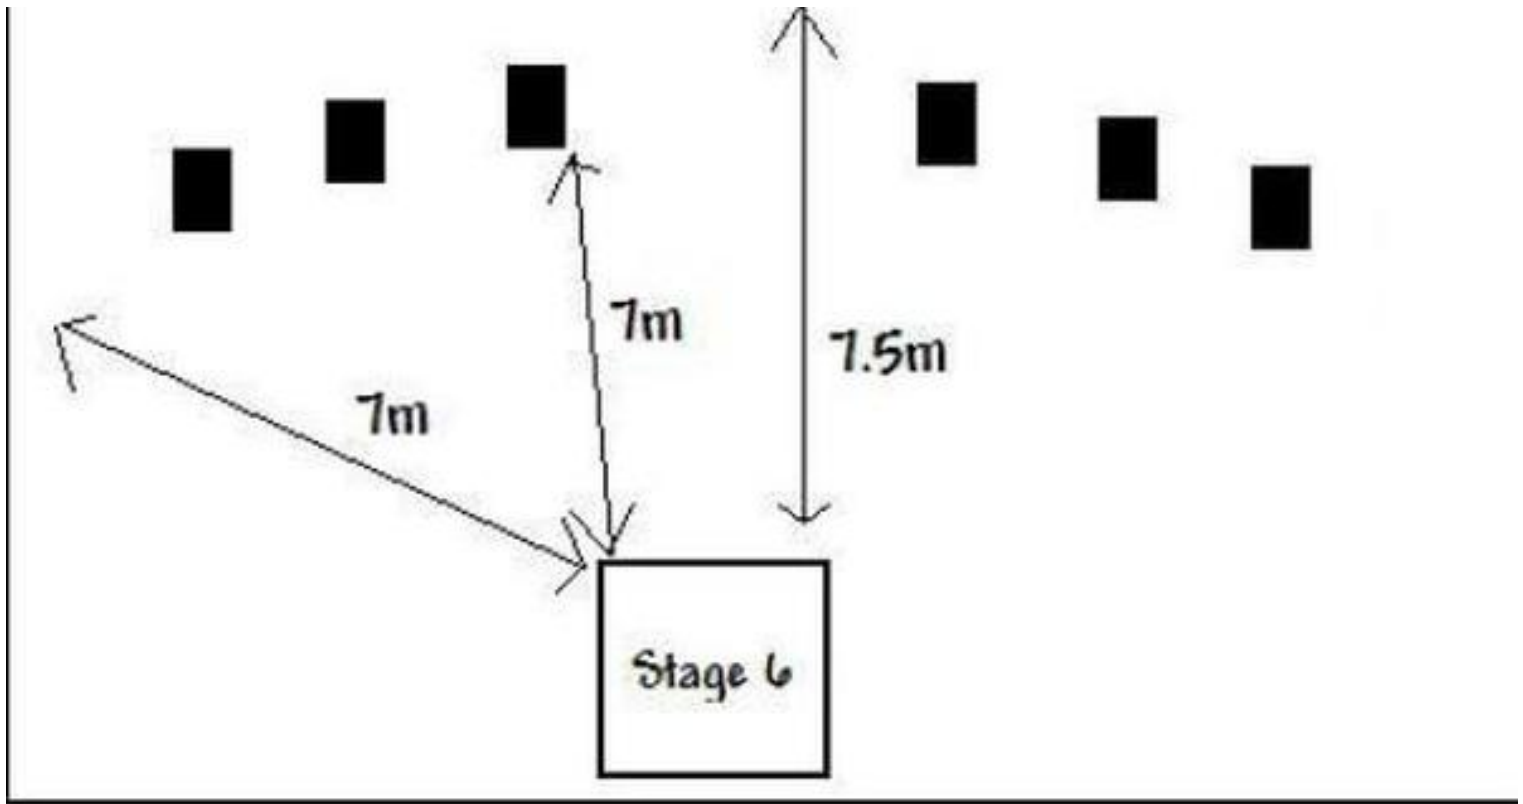

# 1. Postal League Stage 5

CoF	Comstock - Long	Points	115 p
Targets	23 plates, Total 23 targets	Min rounds	23
Firearm	Shotgun	Match-%	54.76%

Procedure	Shoiet targets as seen from three shooting areas
Starting position	Gun loaded Option 1 and held in two at waist level.
Firearm ready condition	
Start on	Audible signal
Stop on	Last shot
Penalties	As per current edition of rules
Safety angles	90/90/90
Setup notes	See information in Round 2 Postal League Pack

## 2. Postal League Stage 6

CoF	Comstock - Short	Points	30 p
Targets	6 plates, Total 6 targets	Min rounds	6
Firearm	Shotgun	Match-%	14.29%

Procedure	Shoot targets from shooting area, load 1 shoot 1.
Starting position	Gun unloaded Option 3 and held in two hands at waist level.
Firearm ready condition	
Start on	Audible signal
Stop on	Last shot
Penalties	As per current edition of rules
Safety angles	90/90/90
Setup notes	

### 3. Postal League Stage 7

CoF	Comstock - Short	Points	30 p
Targets	6 plates, Total 6 targets	Min rounds	6
Firearm	Shotgun	Match-%	14.29%

Procedure	Shoot targets as seen from shooting area.
Starting position	Gun unloaded Option 3 and held in two hands at waist level.
Firearm ready condition	
Start on	Audible signal
Stop on	Last shot
Penalties	As per current edition of rules
Safety angles	90/90/90
Setup notes	See Postal League Info