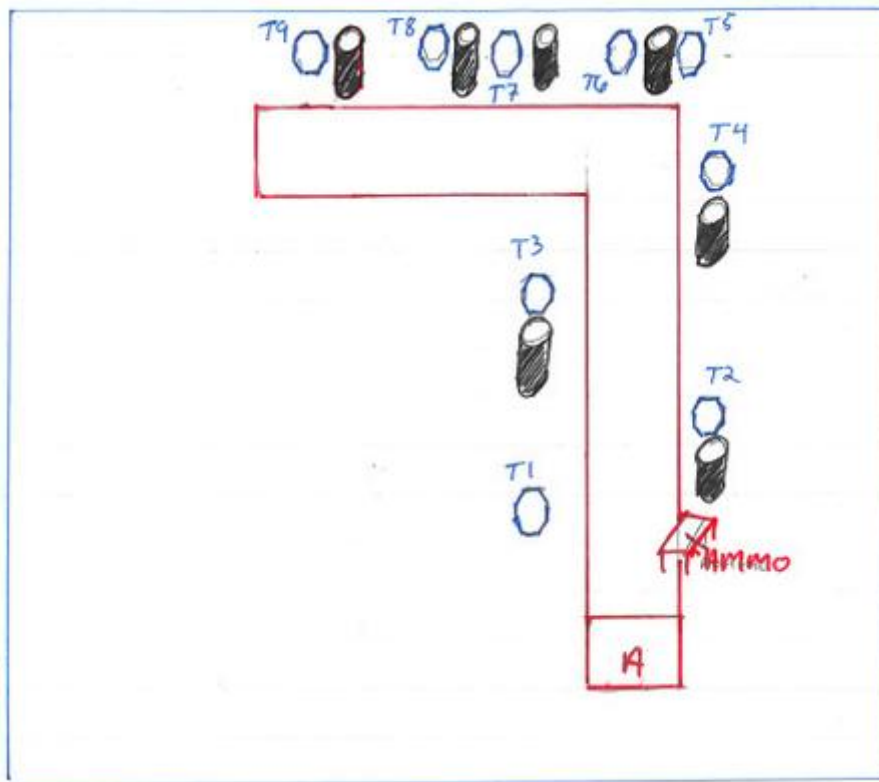

4. The pick up

CoF	Comstock - Medium	Points	90 p
Targets	9 paper, Total 9 targets	Min rounds	18
Firearm	Handgun	Match-%	32.73%

Procedure	On signal. Engage targets as they come visible, staying within the faultlines. All ammunition to be used. must be picked up from table. Last two shooters patches.
Starting position	Gun unloaded & holstered inn area A. No ammunition allowed in area A at start signal.
Firearm ready condition	
Start on	Audible signal
Stop on	Last shot
Penalties	As per current edition of rules
Safety angles	L/R Disclosed on stage
Setup notes	Bord plassert slik at man må ut av område A for å nå tak i ammunitionen.