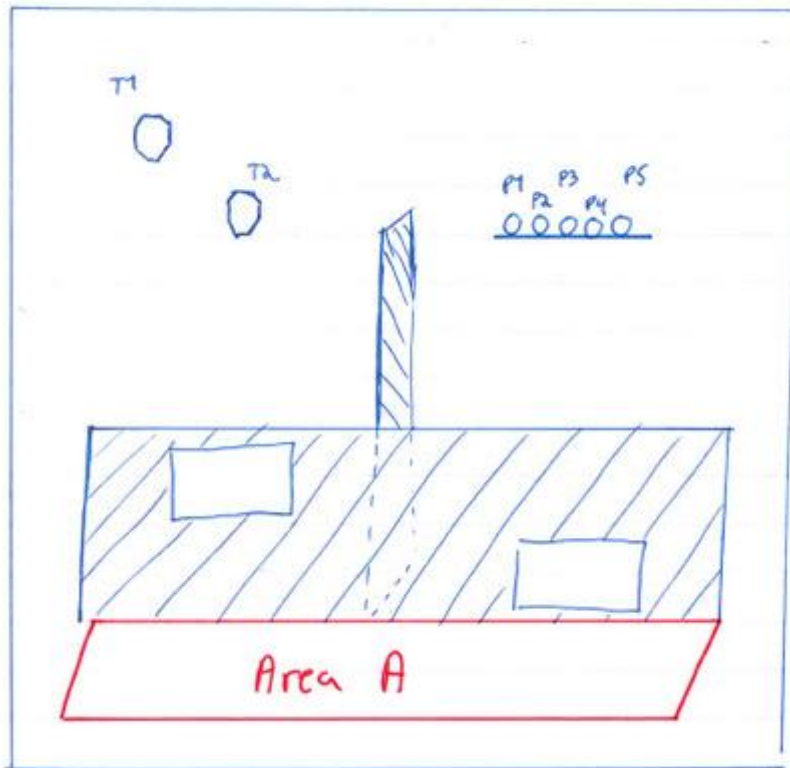

# 1. The wall

CoF	Comstock - Short	Points	45 p
Targets	2 paper, 5 plates, Total 7 targets	Min rounds	9
Firearm	Handgun	Match-%	16.36%

Procedure	On signal. While staying in within area A, engage targets as they come visible. Last shooter patches.
Starting position	Gun loaded & holstered. Anywhere in area A.
Firearm ready condition	
Start on	Audible signal
Stop on	Last shot
Penalties	As per current edition of rules
Safety angles	L/R Disclosed on stage
Setup notes	

## 2. Boxy

CoF	Comstock - Short	Points	60 p
Targets	4 paper, 4 plates, 2 no-shoot, Total 8 targets	Min rounds	12
Firearm	Handgun	Match-%	21.82%

Procedure	On signal. Engage T1-T2 from area A. P1-P4 from area B. T3-T4 from area C. Last Shooter patches.
Starting position	Gun loaded & holstered In area A, B or C.
Firearm ready condition	
Start on	Audible signal
Stop on	Last shot
Penalties	As per current edition of rules
Safety angles	L/R Disclosed on stage
Setup notes	Mini targets. OBS! NS kan settes både foran og bak med 2 Targets.