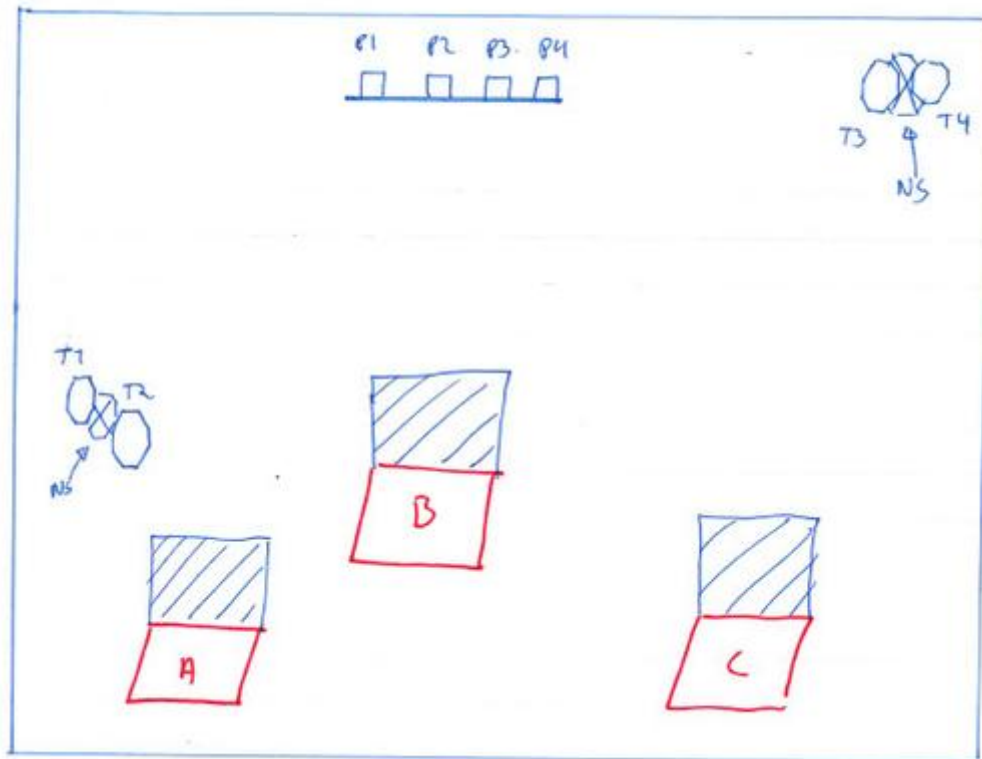

# 1. The wall

CoF	Comstock - Short	Points	45 p
Targets	2 paper, 5 plates, Total 7 targets	Min rounds	9
Firearm	Handgun	Match-%	16.36%

Procedure	On signal. While staying in within area A, engage targets as they come visible. Last shooter patches.
Starting position	Gun loaded & holstered. Anywhere in area A.
Firearm ready condition	
Start on	Audible signal
Stop on	Last shot
Penalties	As per current edition of rules
Safety angles	L/R Disclosed on stage
Setup notes	

## 2. Boxy

CoF	Comstock - Short	Points	60 p
Targets	4 paper, 4 plates, 2 no-shoot, Total 8 targets	Min rounds	12
Firearm	Handgun	Match-%	21.82%

Procedure	On signal. Engage T1-T2 from area A. P1-P4 from area B. T3-T4 from area C. Last Shooter patches.
Starting position	Gun loaded & holstered In area A, B or C.
Firearm ready condition	
Start on	Audible signal
Stop on	Last shot
Penalties	As per current edition of rules
Safety angles	L/R Disclosed on stage
Setup notes	Mini targets. OBS! NS kan settes både foran og bak med 2 Targets.

### 3. Fenced

CoF	Comstock - Medium	Points	80 p
Targets	6 paper, 4 plates, Total 10 targets	Min rounds	16
Firearm	Handgun	Match-%	29.09%

Procedure	On signal, within faultlines, engage targets as they come visible. Last two shooters patches.
Starting position	Gun loaded & holstered anywhere in area A
Firearm ready condition	
Start on	Audible signal
Stop on	Last shot
Penalties	As per current edition of rules
Safety angles	L/R Disclosed on stage
Setup notes	