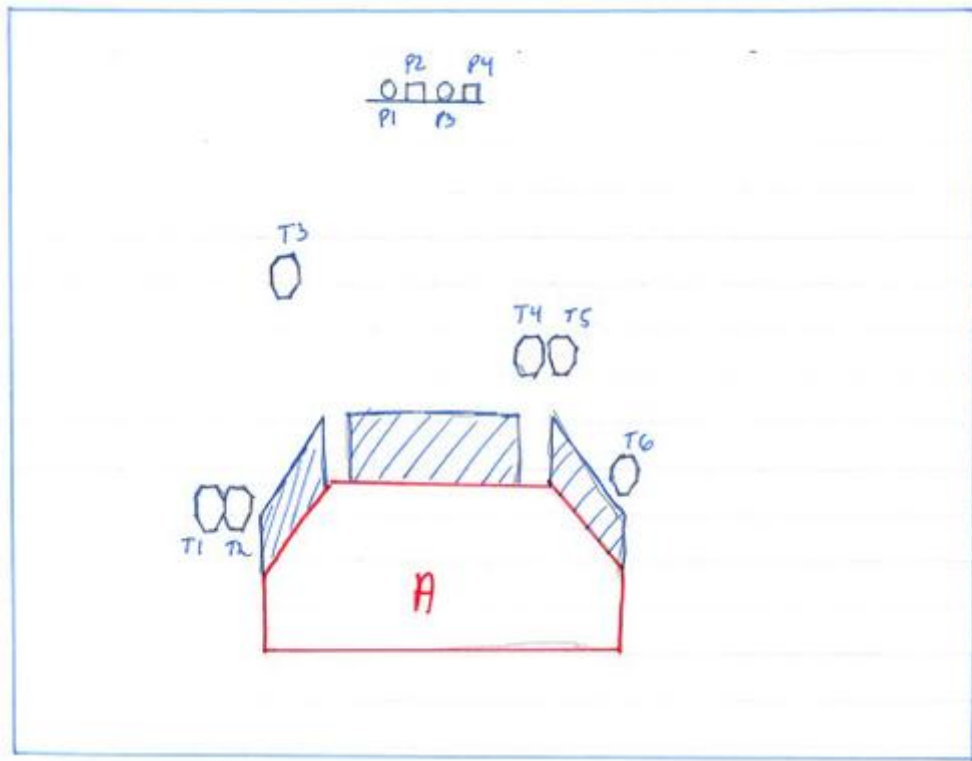

3. Fenced

CoF	Comstock - Medium	Points	80 p
Targets	6 paper, 4 plates, Total 10 targets	Min rounds	16
Firearm	Handgun	Match-%	29.09%

Procedure	On signal, within faultlines, engage targets as they come visible. Last two shooters patches.
Starting position	Gun loaded & holstered anywhere in area A
Firearm ready condition	
Start on	Audible signal
Stop on	Last shot
Penalties	As per current edition of rules
Safety angles	L/R Disclosed on stage
Setup notes