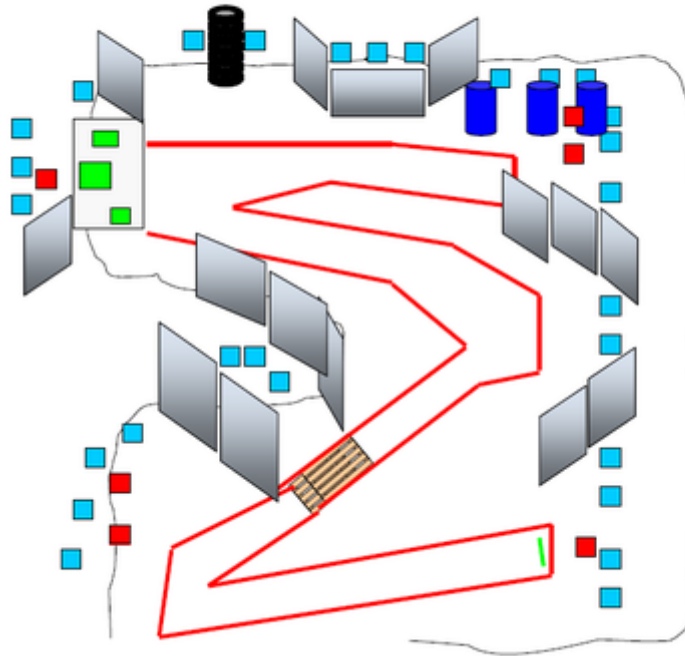

## 9. IPSC Bay 2 Left

Malmö Shotgun open 2016

CoF	Comstock - Short	Points	40 p
Targets	6 plates, 2 frangible, 4 no-shoot, Total 8 targets	Min rounds	8
Firearm	Shotgun	Match-%	4.04%

Procedure	
Starting position	Option 2 Strong hand only
Firearm ready condition	
Start on	Audible signal
Stop on	Last shot
Penalties	As per current edition of rules
Safety angles	L/R
Setup notes	

# 10. 200m

CoF	Comstock - Medium	Points	80 p
Targets	16 paper, 4 no-shoot, Total 16 targets	Min rounds	16
Firearm	Shotgun	Match-%	8.08%

Procedure	
Starting position	Option 1
Firearm ready condition	
Start on	Audible signal
Stop on	Last shot
Penalties	As per current edition of rules
Safety angles	L/R
Setup notes	

# 11. IPSC Bay

Malmö Shotgun open 2016

CoF	Comstock - Long	Points	140 p
Targets	28 plates, 6 no-shoot, Total 28 targets	Min rounds	28
Firearm	Shotgun	Match-%	14.14%

Procedure	
Starting position	Option 1
Firearm ready condition	
Start on	Audible signal
Stop on	Last shot
Penalties	As per current edition of rules
Safety angles	L/R
Setup notes	