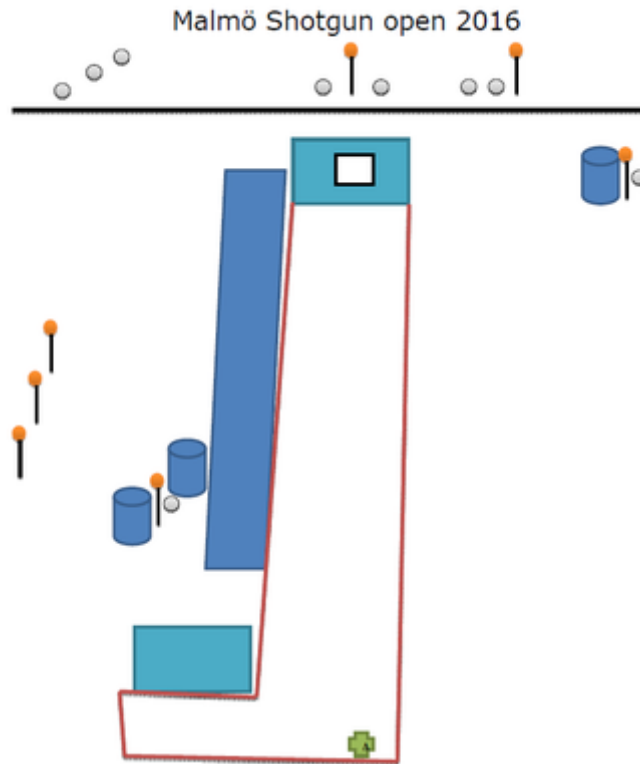

# 11. IPSC Bay

Malmö Shotgun open 2016

CoF	Comstock - Long	Points	140 p
Targets	28 plates, 6 no-shoot, Total 28 targets	Min rounds	28
Firearm	Shotgun	Match-%	14.14%

Procedure	
Starting position	Option 1
Firearm ready condition	
Start on	Audible signal
Stop on	Last shot
Penalties	As per current edition of rules
Safety angles	L/R
Setup notes	

# 12. 200m Right

Malmö Shotgun open 2016

CoF	Comstock - Short	Points	40 p
Targets	1 popper, 5 plates, 2 frangible, Total 8 targets	Min rounds	8
Firearm	Shotgun	Match-%	4.04%

Procedure	
Starting position	Option 2 Gun standing in rack
Firearm ready condition	
Start on	Audible signal
Stop on	Last shot
Penalties	As per current edition of rules
Safety angles	L/R
Setup notes	

# 13. 200m Left

CoF	Comstock - Medium	Points	80 p
Targets	9 plates, 7 frangible, Total 16 targets	Min rounds	16
Firearm	Shotgun	Match-%	8.08%

Procedure	
Starting position	Option 1
Firearm ready condition	
Start on	Audible signal
Stop on	Last shot
Penalties	As per current edition of rules
Safety angles	L/R
Setup notes	