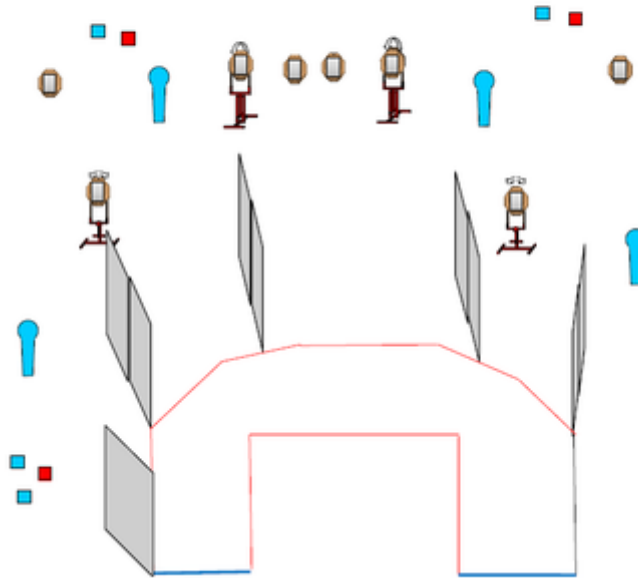

# 1. Haren

CoF	Comstock - Long	Points	140 p
Targets	28 plates, 7 no-shoot, Total 28 targets	Min rounds	28
Firearm	Shotgun	Match-%	14.14%

Procedure	
Starting position	Option 1 Strong hand only
Firearm ready condition	
Start on	Audible signal
Stop on	Last shot
Penalties	As per current edition of rules
Safety angles	L/R
Setup notes	

## 2. 50m Right

CoF	Comstock - Medium	Points	70 p
Targets	6 paper, 2 plates, Total 8 targets	Min rounds	8
Firearm	Shotgun	Match-%	7.07%

Procedure	
Starting position	Option 1
Firearm ready condition	
Start on	Audible signal
Stop on	Last shot
Penalties	As per current edition of rules
Safety angles	L/R
Setup notes	

# 3. 50m Left

Malmö Shotgun open 2016

CoF	Comstock - Long	Points	120 p
Targets	8 paper, 4 popper, 4 plates, 3 no-shoot, Total 16 targets	Min rounds	16
Firearm	Shotgun	Match-%	12.12%

Procedure	
Starting position	Option 1
Firearm ready condition	
Start on	Audible signal
Stop on	Last shot
Penalties	As per current edition of rules
Safety angles	L/R
Setup notes	