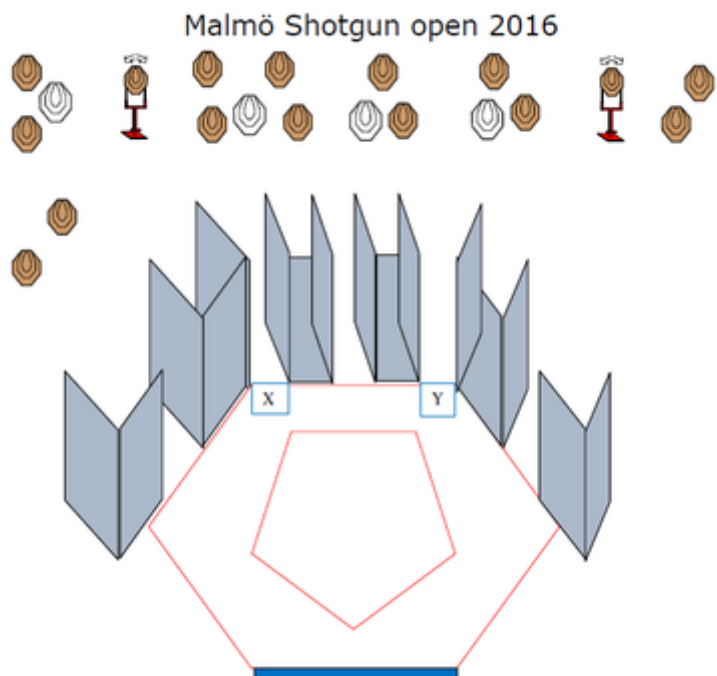

10. 200m

CoF	Comstock - Medium	Points	80 p
Targets	16 paper, 4 no-shoot, Total 16 targets	Min rounds	16
Firearm	Shotgun	Match-%	8.08%

Procedure	
Starting position	Option 1
Firearm ready condition	
Start on	Audible signal
Stop on	Last shot
Penalties	As per current edition of rules
Safety angles	L/R
Setup notes