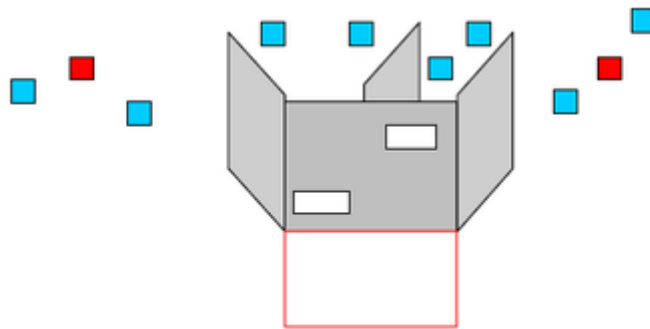

6. 300m

Malmö Shotgun open 2016

CoF	Comstock - Short	Points	40 p
Targets	8 plates, 2 no-shoot, Total 8 targets	Min rounds	8
Firearm	Shotgun	Match-%	4.04%

Procedure	
Starting position	Option 1
Firearm ready condition	
Start on	Audible signal
Stop on	Last shot
Penalties	As per current edition of rules
Safety angles	L/R
Setup notes