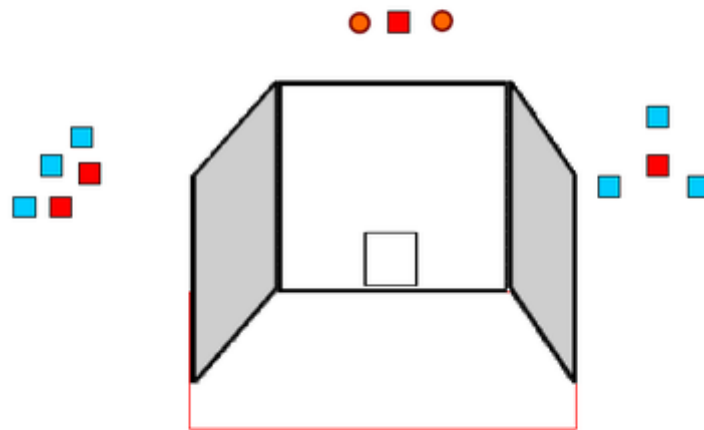

9. IPSC Bay 2 Left

Malmö Shotgun open 2016

CoF	Comstock - Short	Points	40 p
Targets	6 plates, 2 frangible, 4 no-shoot, Total 8 targets	Min rounds	8
Firearm	Shotgun	Match-%	4.04%

Procedure	
Starting position	Option 2 Strong hand only
Firearm ready condition	
Start on	Audible signal
Stop on	Last shot
Penalties	As per current edition of rules
Safety angles	L/R
Setup notes