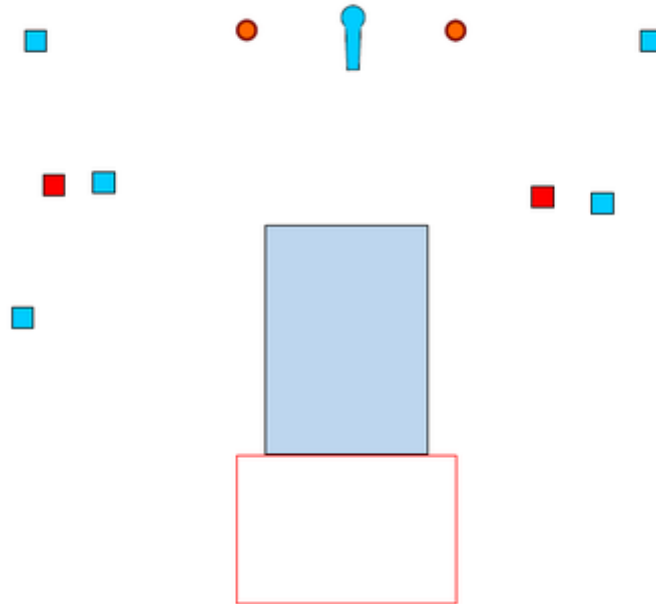

# 11. IPSC Bay

Malmö Shotgun open 2016

CoF	Comstock - Long	Points	140 p
Targets	28 plates, 6 no-shoot, Total 28 targets	Min rounds	28
Firearm	Shotgun	Match-%	14.14%

Procedure	
Starting position	Option 1
Firearm ready condition	
Start on	Audible signal
Stop on	Last shot
Penalties	As per current edition of rules
Safety angles	L/R
Setup notes	

# 12. 200m Right

Malmö Shotgun open 2016

CoF	Comstock - Short	Points	40 p
Targets	1 popper, 5 plates, 2 frangible, Total 8 targets	Min rounds	8
Firearm	Shotgun	Match-%	4.04%

Procedure	
Starting position	Option 2 Gun standing in rack
Firearm ready condition	
Start on	Audible signal
Stop on	Last shot
Penalties	As per current edition of rules
Safety angles	L/R
Setup notes	