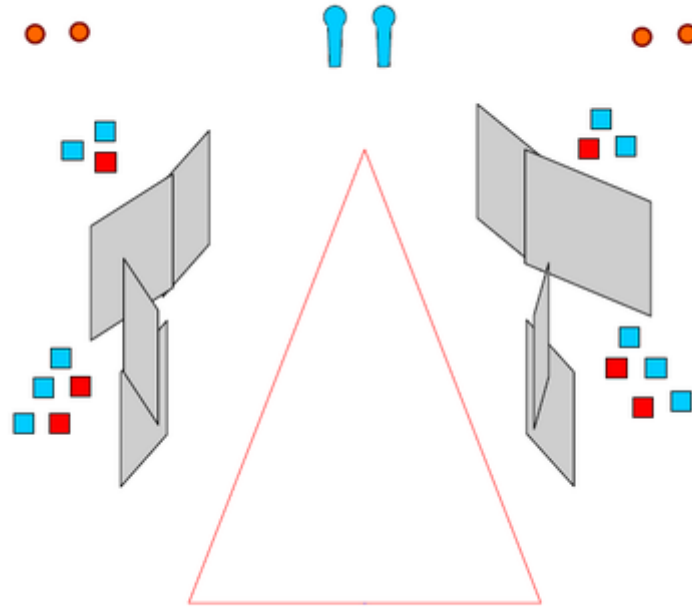

# 3. 50m Left

Malmö Shotgun open 2016

CoF	Comstock - Long	Points	120 p
Targets	8 paper, 4 popper, 4 plates, 3 no-shoot, Total 16 targets	Min rounds	16
Firearm	Shotgun	Match-%	12.12%

Procedure	
Starting position	Option 1
Firearm ready condition	
Start on	Audible signal
Stop on	Last shot
Penalties	As per current edition of rules
Safety angles	L/R
Setup notes	

## 4. Behind Trapp

Malmö Shotgun open 2016

CoF	Comstock - Medium	Points	80 p
Targets	2 popper, 10 plates, 4 frangible, 6 no-shoot, Total 16 targets	Min rounds	16
Firearm	Shotgun	Match-%	8.08%

Procedure	
Starting position	Option 1
Firearm ready condition	
Start on	Audible signal
Stop on	Last shot
Penalties	As per current edition of rules
Safety angles	L/R
Setup notes	