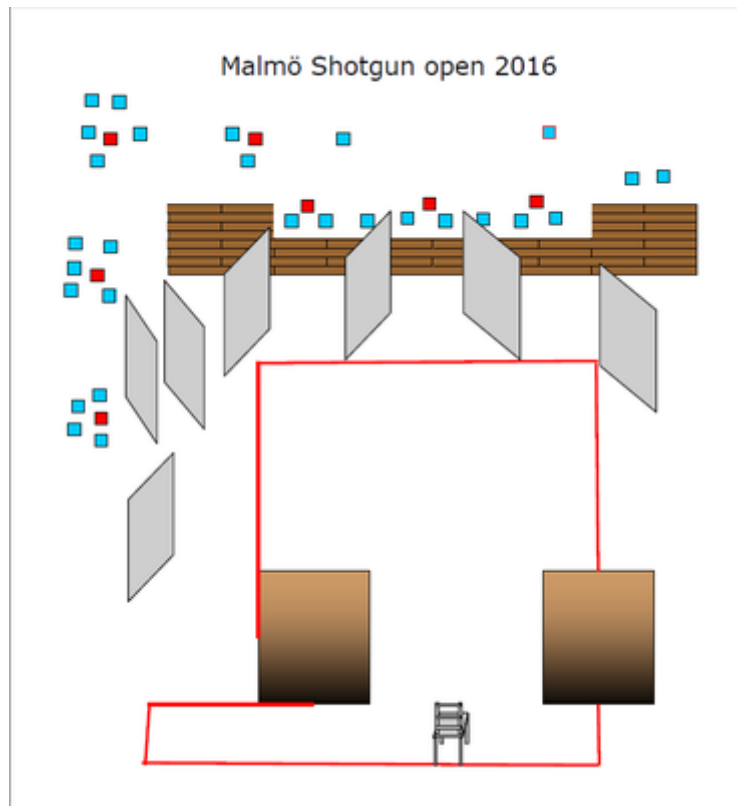

# 1. Haren

CoF	Comstock - Long	Points	140 p
Targets	28 plates, 7 no-shoot, Total 28 targets	Min rounds	28
Firearm	Shotgun	Match-%	14.14%

Procedure	
Starting position	Option 1 Strong hand only
Firearm ready condition	
Start on	Audible signal
Stop on	Last shot
Penalties	As per current edition of rules
Safety angles	L/R
Setup notes	