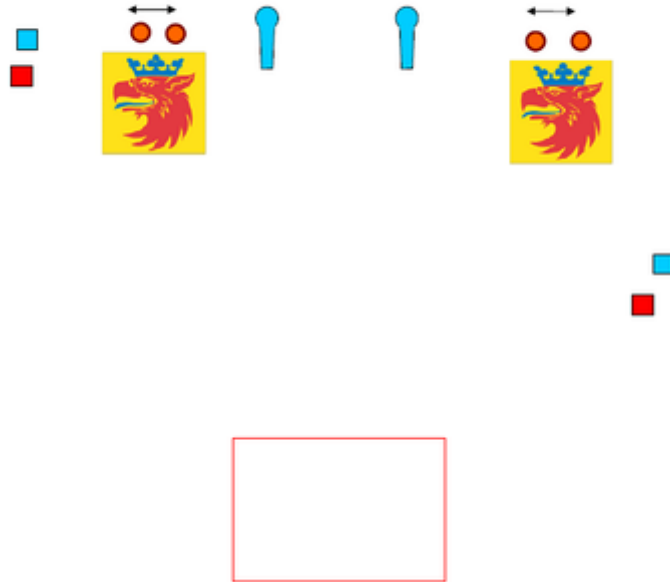

8. IPSC Bay 2 Right

Malmö Shotgun open 2016

CoF	Comstock - Short	Points	40 p
Targets	2 popper, 2 plates, 4 frangible, 2 no-shoot, Total 8 targets	Min rounds	8
Firearm	Shotgun	Match-%	4.04%

Procedure	
Starting position	Option 2 weak hand only
Firearm ready condition	
Start on	Audible signal
Stop on	Last shot
Penalties	As per current edition of rules
Safety angles	L/R
Setup notes