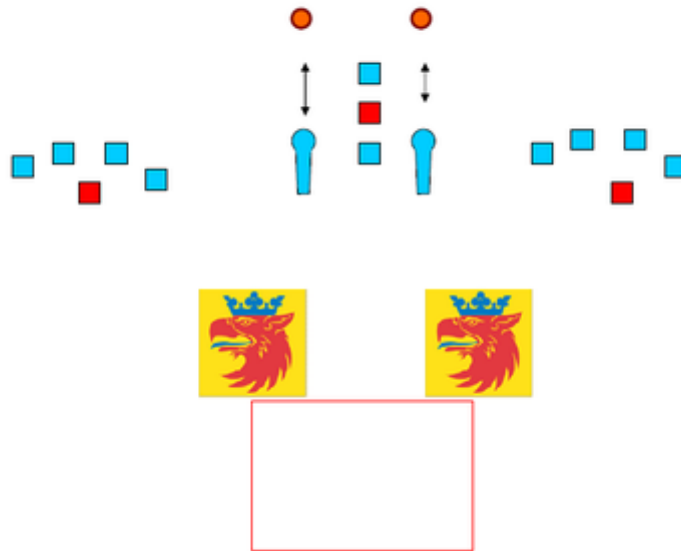

# 3. 50m Left

Malmö Shotgun open 2016

CoF	Comstock - Long	Points	120 p
Targets	8 paper, 4 popper, 4 plates, 3 no-shoot, Total 16 targets	Min rounds	16
Firearm	Shotgun	Match-%	12.12%

Procedure	
Starting position	Option 1
Firearm ready condition	
Start on	Audible signal
Stop on	Last shot
Penalties	As per current edition of rules
Safety angles	L/R
Setup notes	

## 4. Behind Trapp

Malmö Shotgun open 2016

CoF	Comstock - Medium	Points	80 p
Targets	2 popper, 10 plates, 4 frangible, 6 no-shoot, Total 16 targets	Min rounds	16
Firearm	Shotgun	Match-%	8.08%

Procedure	
Starting position	Option 1
Firearm ready condition	
Start on	Audible signal
Stop on	Last shot
Penalties	As per current edition of rules
Safety angles	L/R
Setup notes	

# 5. Trap

Malmö Shotgun open 2016

CoF	Comstock - Medium	Points	80 p
Targets	2 popper, 10 plates, 2 frangible, (with 4 10p), Total 14 targets	Min rounds	12
Firearm	Shotgun	Match-%	8.08%

Procedure	
Starting position	Option 1
Firearm ready condition	
Start on	Audible signal
Stop on	Last shot
Penalties	As per current edition of rules
Safety angles	L/R
Setup notes	