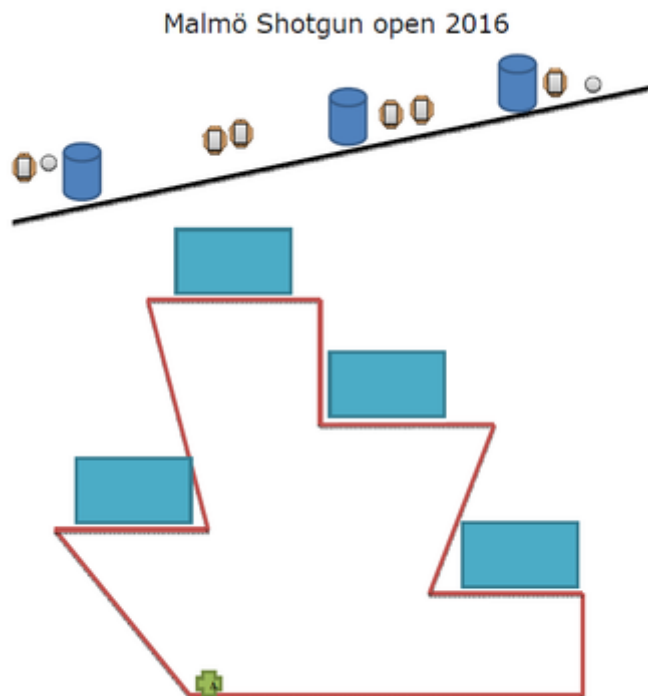

2. 50m Right

CoF	Comstock - Medium	Points	70 p
Targets	6 paper, 2 plates, Total 8 targets	Min rounds	8
Firearm	Shotgun	Match-%	7.07%

Procedure	
Starting position	Option 1
Firearm ready condition	
Start on	Audible signal
Stop on	Last shot
Penalties	As per current edition of rules
Safety angles	L/R
Setup notes