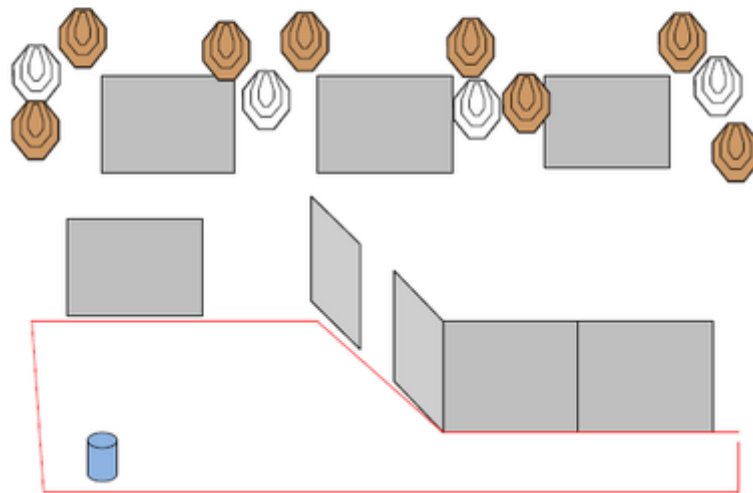

7. 300m

Malmö Shotgun open 2016

CoF	Comstock - Short	Points	40 p
Targets	8 paper, 4 no-shoot, Total 8 targets	Min rounds	8
Firearm	Shotgun	Match-%	4.04%

Procedure	
Starting position	Option 3. Gun laying on barrel muzzle pointing downrange, trigger guard inside the edge of the barre
Firearm ready condition	
Start on	Audible signal
Stop on	Last shot
Penalties	As per current edition of rules
Safety angles	L/R
Setup notes