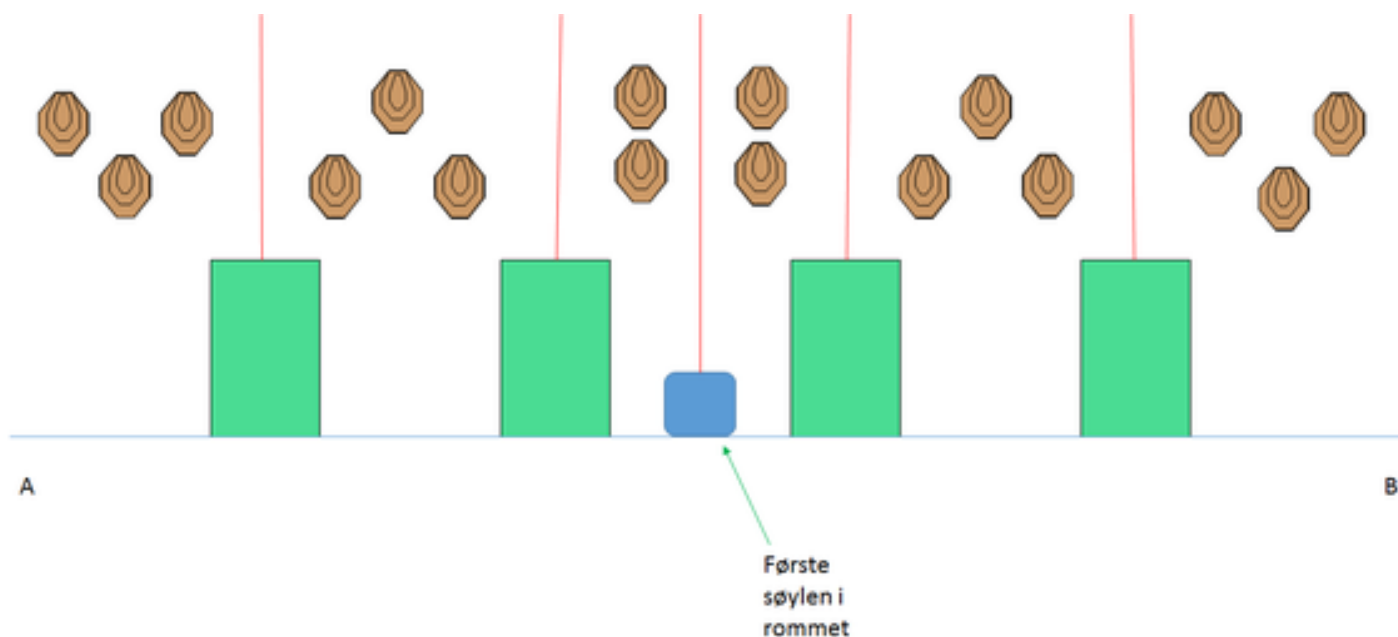

1. Can you run

Stage Name: Stage 1, Can you run

CoF	Comstock - Long	Points	160 p
Targets	16 paper, Total 16 targets	Min rounds	32
Firearm	Handgun	Match-%	36.36%

Procedure	A eller B er startposisjoner. Kan velge mellom A eller B. Start ved sidene skal en stå med ryggen til i surrender. Røde streker er vegger Blå streker er faultlines.
Starting position	Gun loaded & holstered
Firearm ready condition	
Start on	Audible signal
Stop on	Last shot
Penalties	As per current edition of rules
Safety angles	L/R
Setup notes	

2. Left

CoF	Comstock - Short	Points	60 p
Targets	6 paper, Total 6 targets	Min rounds	12
Firearm	Handgun	Match-%	13.64%

Procedure	Start ved søylen skal handflatene på søylen. Røde streker er vegger Blå streker er faultlines. Faultlines på stage 2 og 3 skal ende bak på 10meter
Starting position	Gun loaded & holstered
Firearm ready condition	
Start on	Audible signal
Stop on	Last shot
Penalties	As per current edition of rules
Safety angles	L/R
Setup notes	

3. Right

CoF	Comstock - Short	Points	60 p
Targets	6 paper, Total 6 targets	Min rounds	12
Firearm	Handgun	Match-%	13.64%

Procedure	Start ved søylen skal handflatene på søylen. Røde streker er vegger Blå streker er faultlines. Faultlines på stage 2 og 3 skal ende bak på 10meter
Starting position	Gun loaded & holstered
Firearm ready condition	
Start on	Audible signal
Stop on	Last shot
Penalties	As per current edition of rules
Safety angles	L/R
Setup notes	