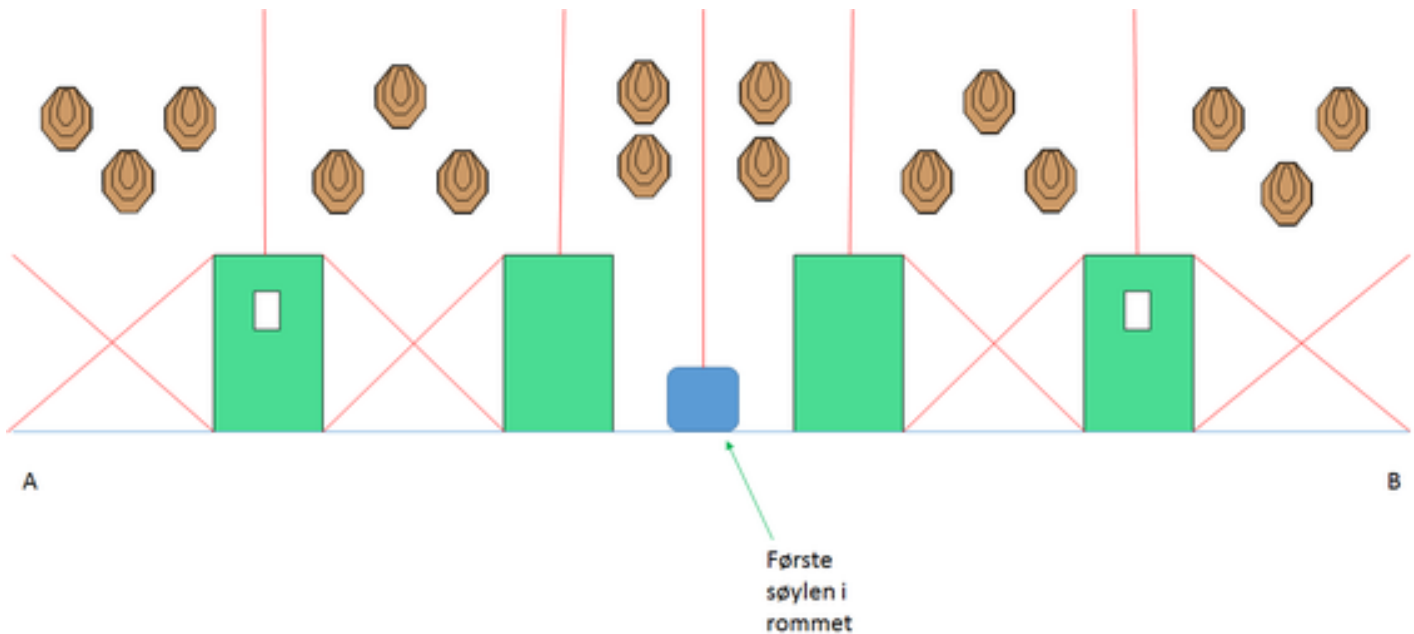

4. Windows and fun

Stage Name: Stage 4, Windows and fun

CoF	Comstock - Long	Points	160 p
Targets	16 paper, Total 16 targets	Min rounds	32
Firearm	Handgun	Match-%	36.36%

Procedure	A eller B er startposisjoner. Kan velge mellom A eller B. Start ved sidene skal en stå med ryggen til i surrender. Røde streker er vegger Blå streker er faultlines.
Starting position	Gun loaded & holstered
Firearm ready condition	
Start on	Audible signal
Stop on	Last shot
Penalties	As per current edition of rules
Safety angles	L/R
Setup notes