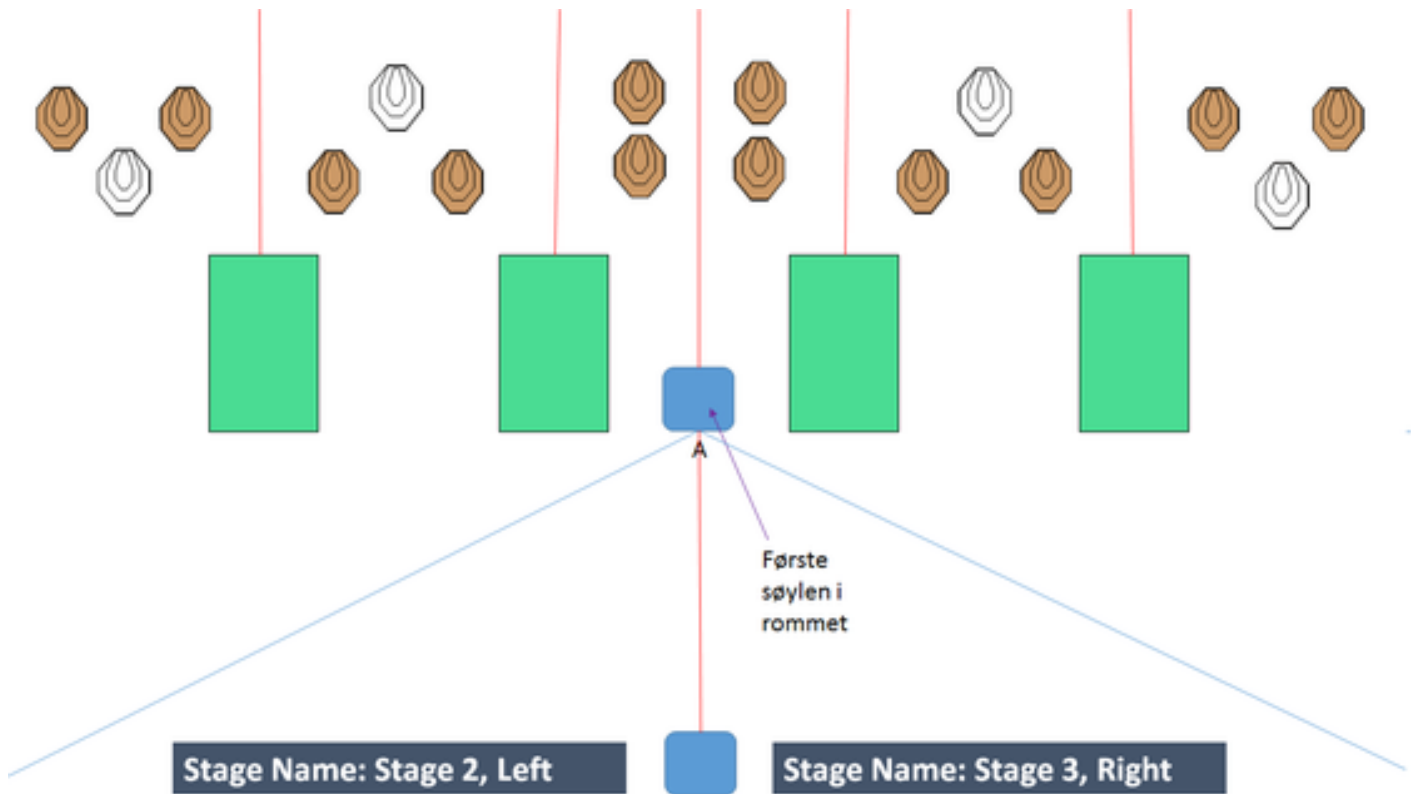

1. Can you run

Stage Name: Stage 1, Can you run

CoF	Comstock - Long	Points	160 p
Targets	16 paper, Total 16 targets	Min rounds	32
Firearm	Handgun	Match-%	36.36%

Procedure	A eller B er startposisjoner. Kan velge mellom A eller B. Start ved sidene skal en stå med ryggen til i surrender. Røde streker er vegger Blå streker er faultlines.
Starting position	Gun loaded & holstered
Firearm ready condition	
Start on	Audible signal
Stop on	Last shot
Penalties	As per current edition of rules
Safety angles	L/R
Setup notes	

2. Left

CoF	Comstock - Short	Points	60 p
Targets	6 paper, Total 6 targets	Min rounds	12
Firearm	Handgun	Match-%	13.64%

Procedure	Start ved søylen skal handflatene på søylen. Røde streker er vegger Blå streker er faultlines. Faultlines på stage 2 og 3 skal ende bak på 10meter
Starting position	Gun loaded & holstered
Firearm ready condition	
Start on	Audible signal
Stop on	Last shot
Penalties	As per current edition of rules
Safety angles	L/R
Setup notes	

3. Right

CoF	Comstock - Short	Points	60 p
Targets	6 paper, Total 6 targets	Min rounds	12
Firearm	Handgun	Match-%	13.64%

Procedure	Start ved søylen skal handflatene på søylen. Røde streker er vegger Blå streker er faultlines. Faultlines på stage 2 og 3 skal ende bak på 10meter
Starting position	Gun loaded & holstered
Firearm ready condition	
Start on	Audible signal
Stop on	Last shot
Penalties	As per current edition of rules
Safety angles	L/R
Setup notes	

4. Windows and fun

Stage Name: Stage 4, Windows and fun

CoF	Comstock - Long	Points	160 p
Targets	16 paper, Total 16 targets	Min rounds	32
Firearm	Handgun	Match-%	36.36%

Procedure	A eller B er startposisjoner. Kan velge mellom A eller B. Start ved sidene skal en stå med ryggen til i surrender. Røde streker er vegger Blå streker er faultlines.
Starting position	Gun loaded & holstered
Firearm ready condition	
Start on	Audible signal
Stop on	Last shot
Penalties	As per current edition of rules
Safety angles	L/R
Setup notes	