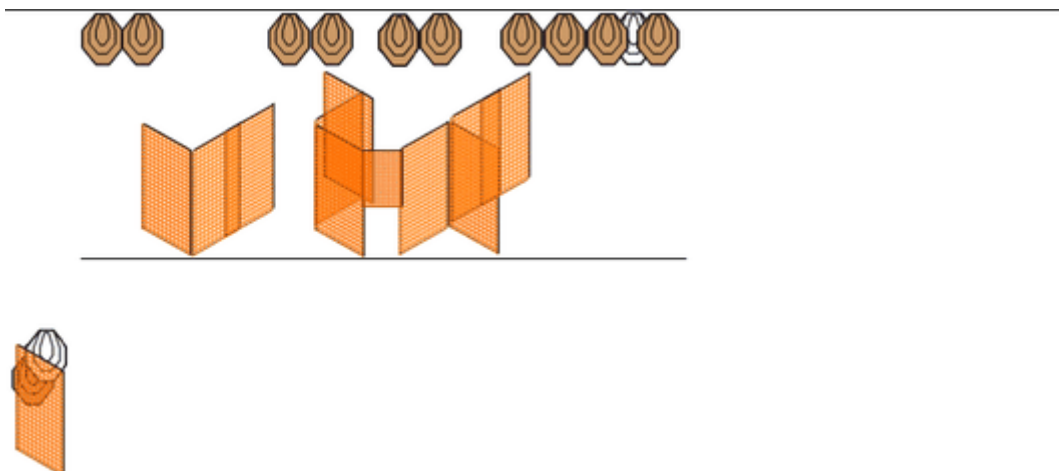

# 1. Podium visit

CoF	Comstock - Medium	Points	85 p
Targets	8 paper, 1 plates, 3 no-shoot, Total 9 targets	Min rounds	17
Firearm	Mini Rifle	Match-%	36.17%

Procedure	Shoot all targets from within designated area.
Starting position	Gun loaded with single bullet in barrel, clip unattached, all clips on table
Firearm ready condition	
Start on	Audible signal
Stop on	Last shot
Penalties	As per current edition of rules
Safety angles	90 all directions
Setup notes	

## 2. Close call

Lähtö