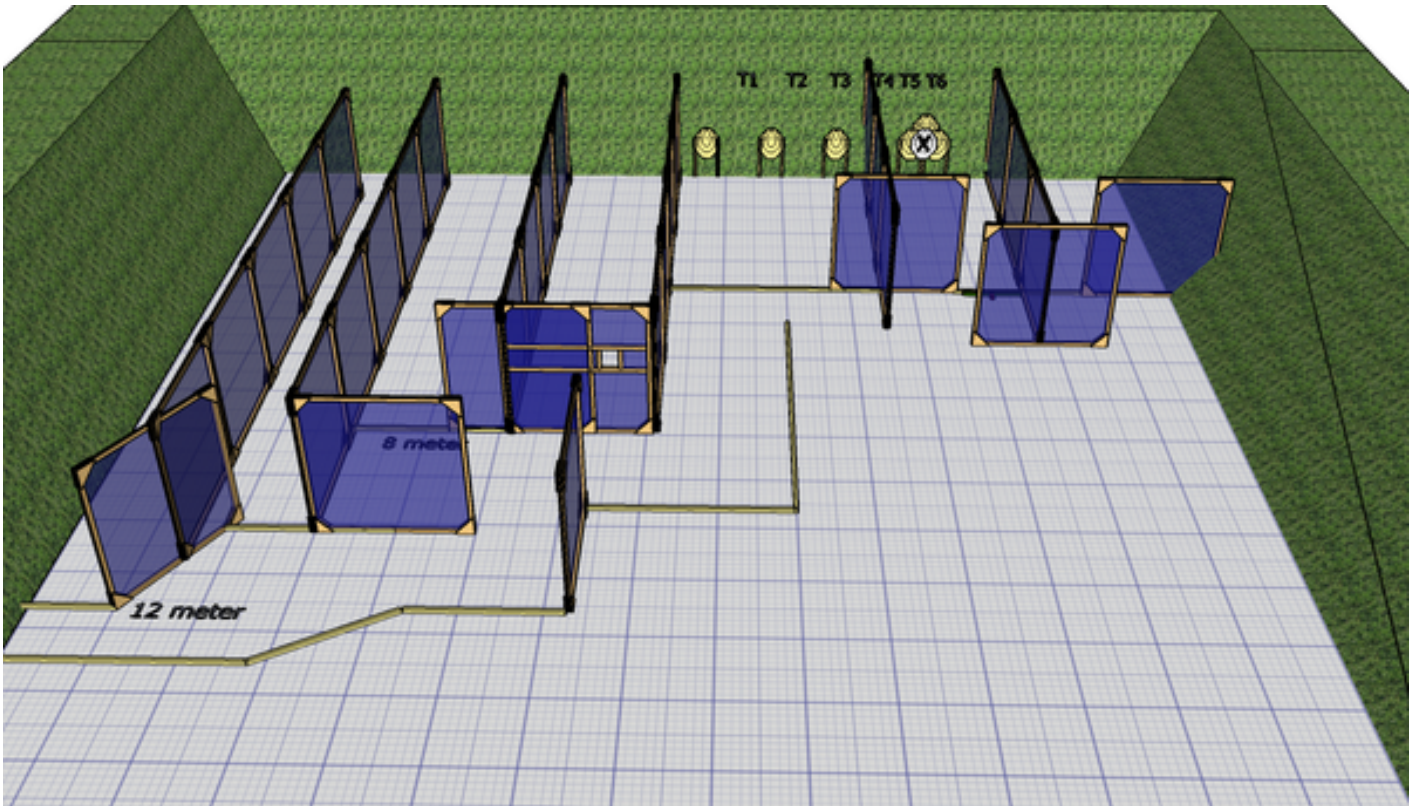

3. Bane 15

CoF	Comstock - Short	Points	60 p
Targets	6 paper, Total 6 targets	Min rounds	12
Firearm	Handgun	Match-%	10.53%

Procedure	Toes touching the green bar After signal engage targets
Starting position	Gun loaded & holstered
Firearm ready condition	
Start on	Audible signal
Stop on	Last shot
Penalties	As per current edition of rules
Safety angles	L/R
Setup notes