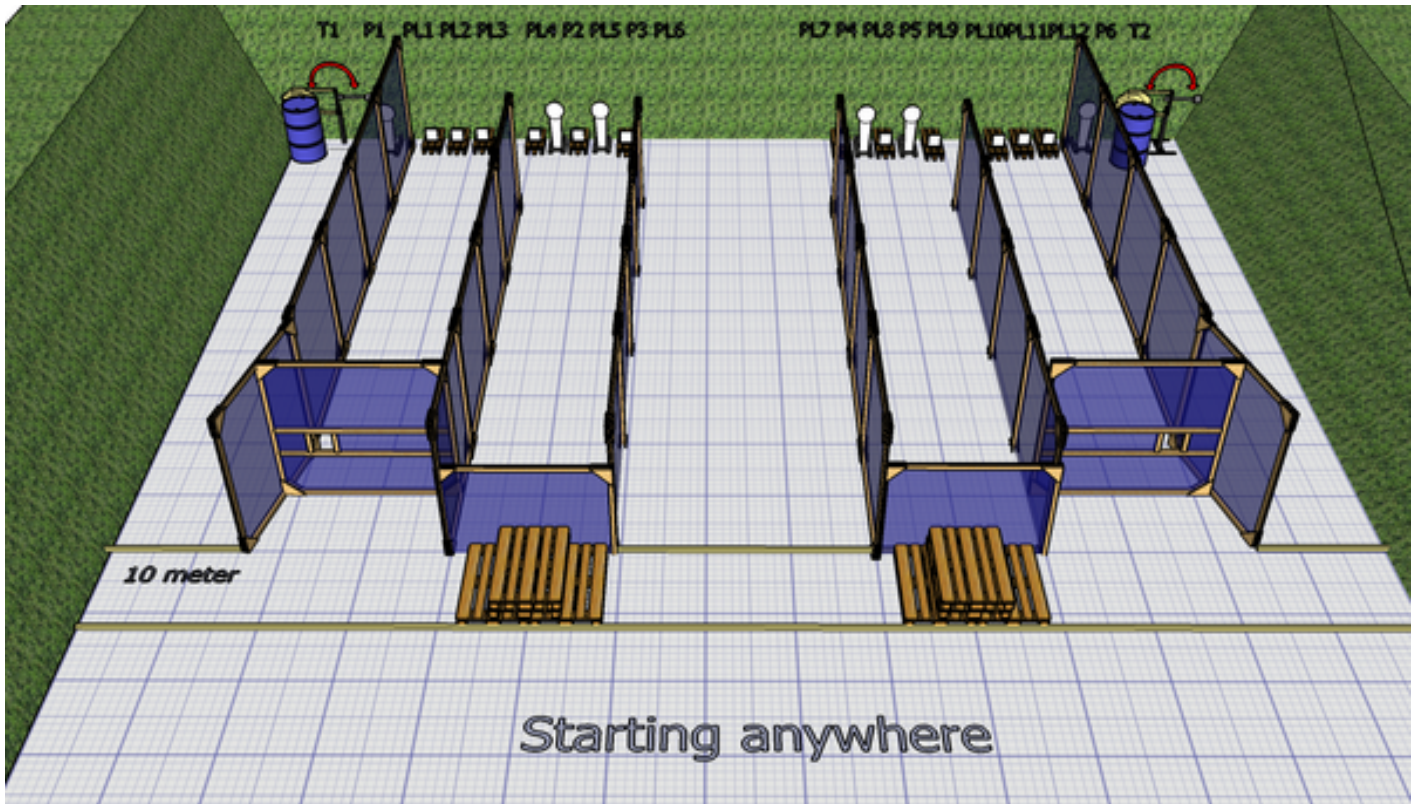

# 1. Bane 14

CoF	Comstock - Medium	Points	110 p
Targets	2 paper, 6 popper, 12 plates, Total 20 targets	Min rounds	22
Firearm	Handgun	Match-%	19.30%

Procedure	Start position anywhere. After signal engage targets.
Starting position	Gun loaded & holstered
Firearm ready condition	
Start on	Audible signal
Stop on	Last shot
Penalties	As per current edition of rules
Safety angles	L/R
Setup notes	

## 2. Bane 14

CoF	Comstock - Short	Points	60 p
Targets	6 paper, Total 6 targets	Min rounds	12
Firearm	Handgun	Match-%	10.53%

Procedure	Toes touching the green bar After signal engage targets
Starting position	Gun loaded & holstered
Firearm ready condition	
Start on	Audible signal
Stop on	Last shot
Penalties	As per current edition of rules
Safety angles	L/R
Setup notes	