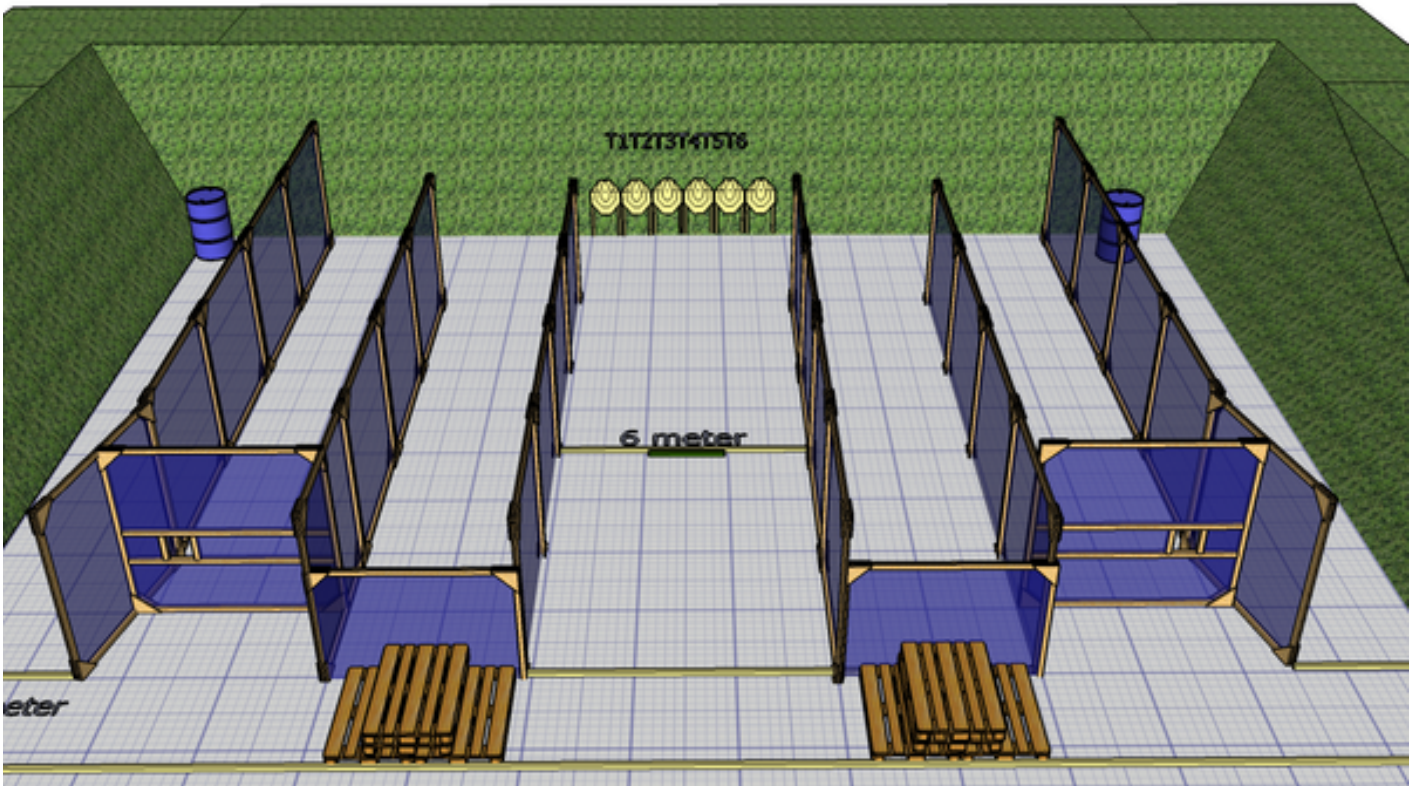

# 1. Bane 14

CoF	Comstock - Medium	Points	110 p
Targets	2 paper, 6 popper, 12 plates, Total 20 targets	Min rounds	22
Firearm	Handgun	Match-%	19.30%

Procedure	Start position anywhere. After signal engage targets.
Starting position	Gun loaded & holstered
Firearm ready condition	
Start on	Audible signal
Stop on	Last shot
Penalties	As per current edition of rules
Safety angles	L/R
Setup notes	

## 2. Bane 14

CoF	Comstock - Short	Points	60 p
Targets	6 paper, Total 6 targets	Min rounds	12
Firearm	Handgun	Match-%	10.53%

Procedure	Toes touching the green bar After signal engage targets
Starting position	Gun loaded & holstered
Firearm ready condition	
Start on	Audible signal
Stop on	Last shot
Penalties	As per current edition of rules
Safety angles	L/R
Setup notes	

### 3. Bane 15

CoF	Comstock - Short	Points	60 p
Targets	6 paper, Total 6 targets	Min rounds	12
Firearm	Handgun	Match-%	10.53%

Procedure	Toes touching the green bar After signal engage targets
Starting position	Gun loaded & holstered
Firearm ready condition	
Start on	Audible signal
Stop on	Last shot
Penalties	As per current edition of rules
Safety angles	L/R
Setup notes	