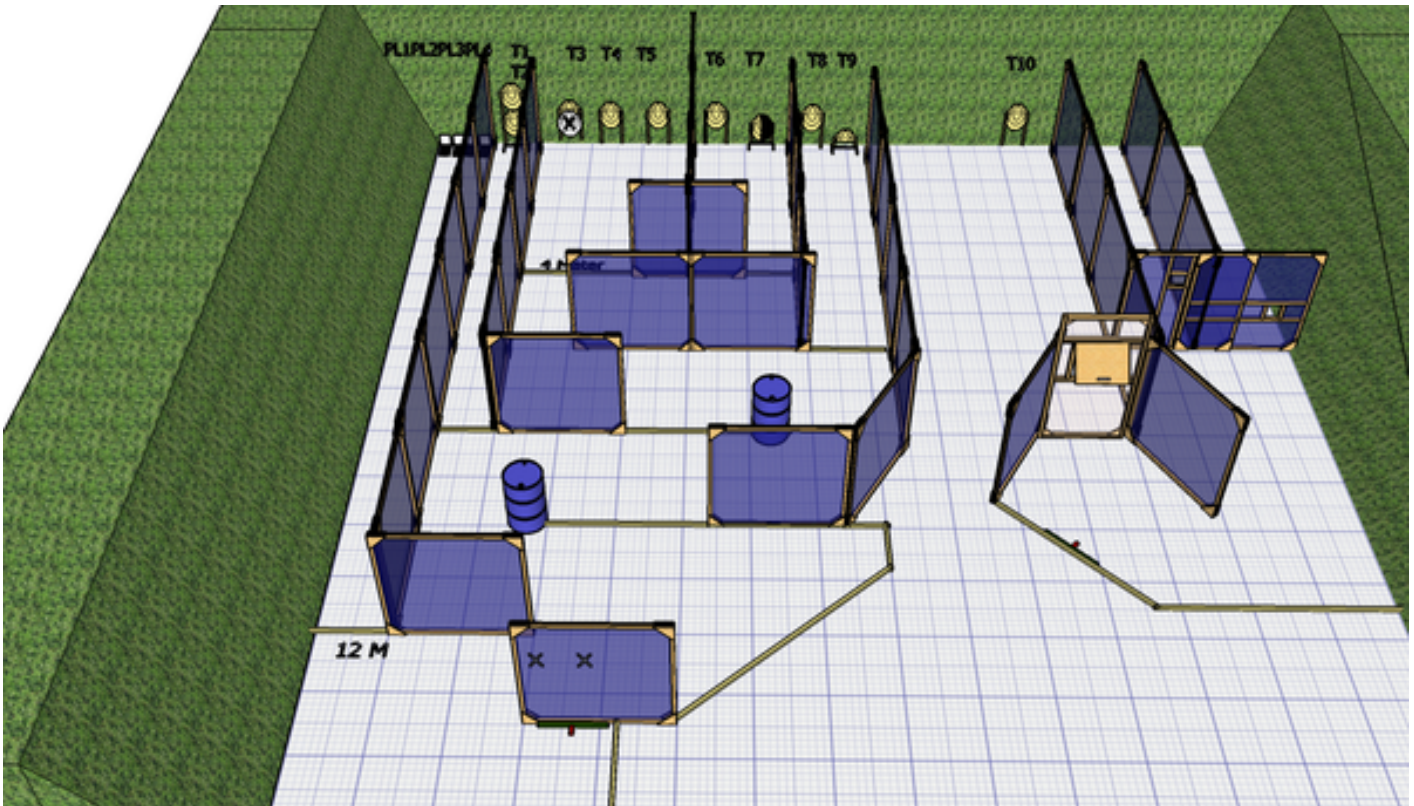

6. Bane 16

CoF	Comstock - Medium	Points	120 p
Targets	10 paper, 4 plates, 2 no-shoot, Total 14 targets	Min rounds	24
Firearm	Handgun	Match-%	21.05%

Procedure	Hands touching the marks on the wall After signal engage targets
Starting position	Gun loaded & holstered
Firearm ready condition	
Start on	Audible signal
Stop on	Last shot
Penalties	As per current edition of rules
Safety angles	L/R
Setup notes