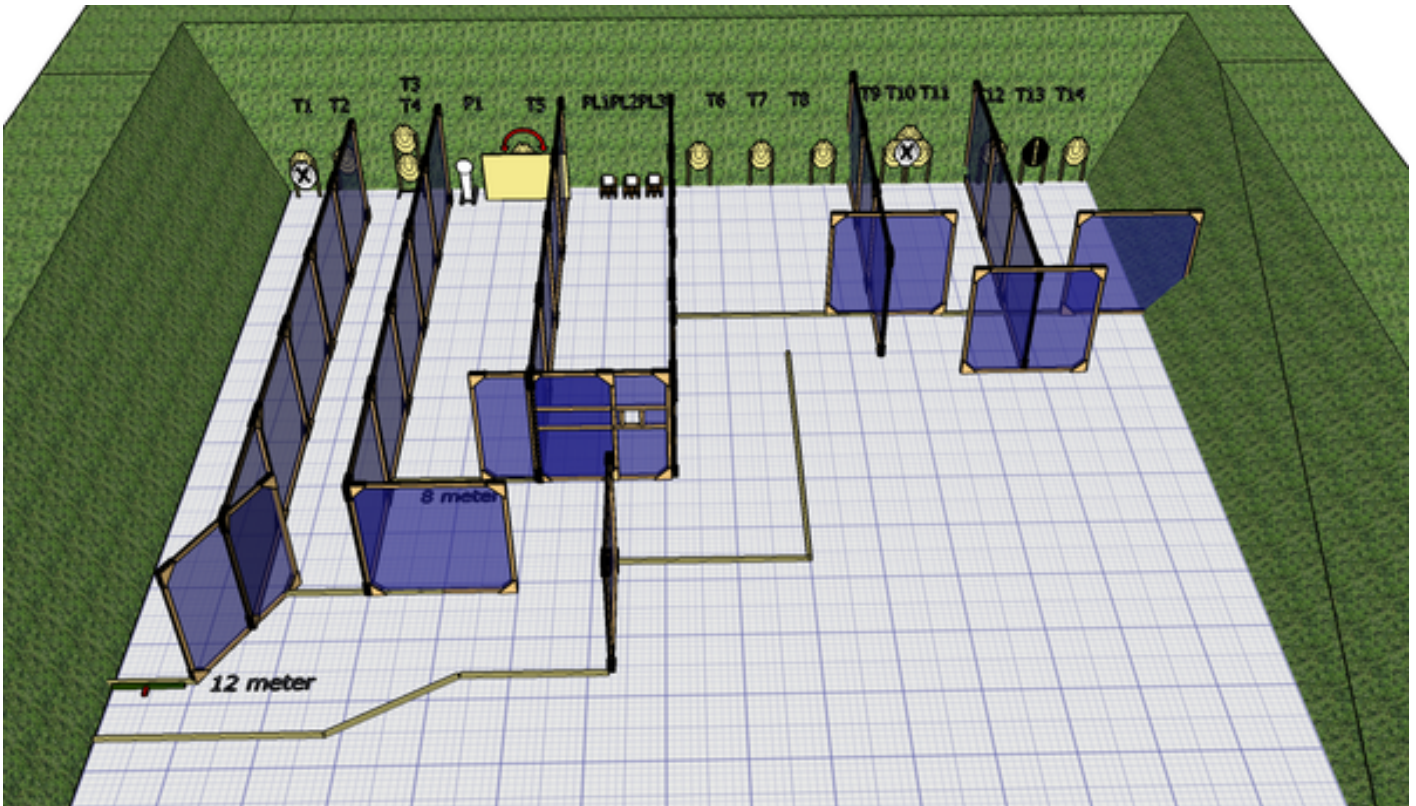

4. Bane 15

CoF	Comstock - Long	Points	160 p
Targets	14 paper, 1 popper, 3 plates, 2 no-shoot, Total 18 targets	Min rounds	32
Firearm	Handgun	Match-%	28.07%

Procedure	Toes touching the green bar After signal engage targets
Starting position	Gun loaded & holstered
Firearm ready condition	
Start on	Audible signal
Stop on	Last shot
Penalties	As per current edition of rules
Safety angles	L/R
Setup notes