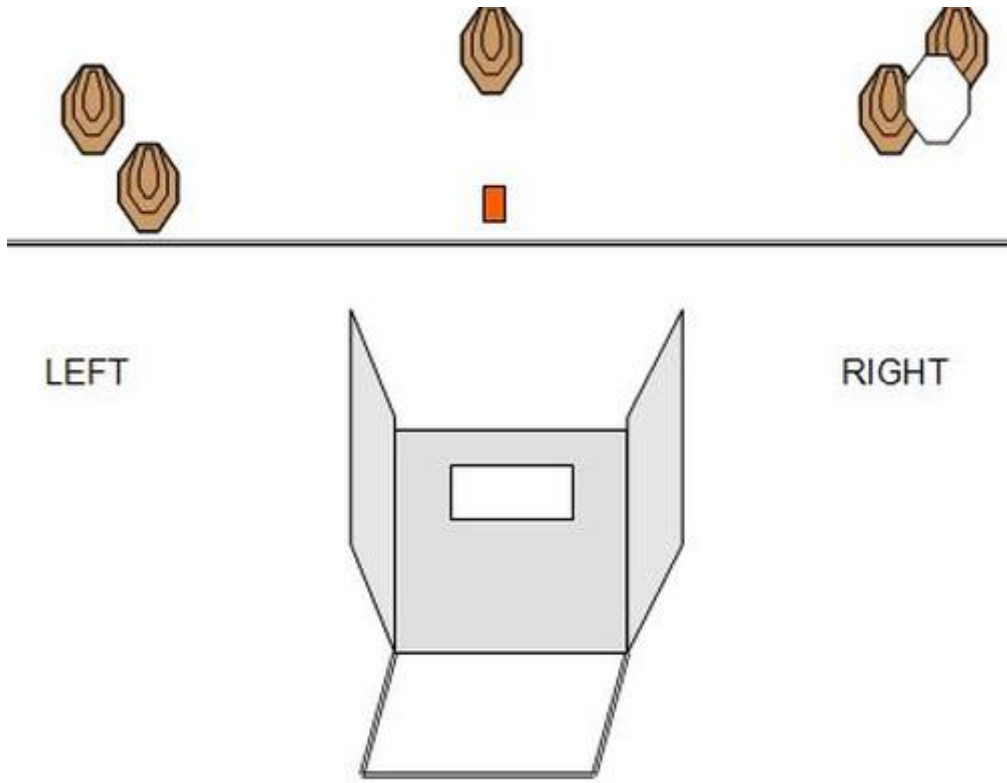

4. Switch it up

CoF	Comstock - Short	Points	55 p
Targets	5 paper, 1 plates, 1 no-shoot, Total 6 targets	Min rounds	11
Firearm	Handgun	Match-%	16.42%

Procedure	GUN IS LOADED, EMPTY CHAMBER. (1) Targets on the LEFT must be engaged using LEFT hand only. (2) Targets on the RIGHT must be engaged using RIGHT hand only. (3) At the start signal engage all targets.
Starting position	Standing relaxed within designated area, facing UPRANGE.
Firearm ready condition	
Start on	Audible signal
Stop on	Last shot
Penalties	As per current edition of rules
Safety angles	90 deg L/R
Setup notes