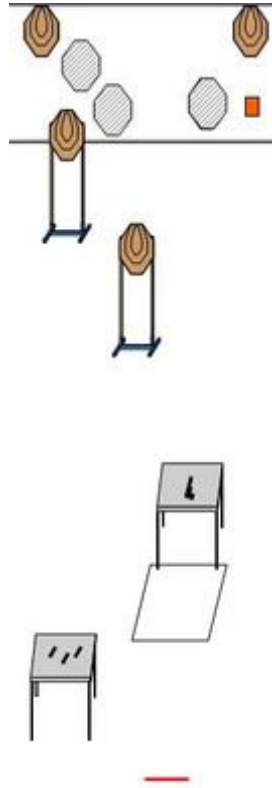

1. V-style

CoF	Comstock - Long	Points	140 p
Targets	13 paper, 2 plates, 2 no-shoot, Total 15 targets	Min rounds	28
Firearm	Handgun	Match-%	41.79%

Procedure	GUN IS LOADED AND HOLSTERED. (1) At the start signal engage all targets.
Starting position	Anywhere within designated area.
Firearm ready condition	
Start on	Audible signal
Stop on	Last shot
Penalties	As per current edition of rules
Safety angles	90 deg L/R
Setup notes	

2. Zig Zag

CoF	Comstock - Medium	Points	95 p
Targets	9 paper, 1 plates, 2 no-shoot, Total 10 targets	Min rounds	19
Firearm	Handgun	Match-%	28.36%

Procedure	GUN IS LOADED & HOLSTERED. (1) Paper targets visible from the shooting box must be engaged from within the box with at least 1 round, followed by a mandatory reload, then engaged again with at least 1 round. (2) At the start signal, engage targets.
Starting position	Standing relaxed, toes touching RED mark
Firearm ready condition	
Start on	Audible signal
Stop on	Last shot
Penalties	As per current edition of rules
Safety angles	90 deg L/R
Setup notes	

3. I feel so empty

CoF	Comstock - Short	Points	45 p
Targets	4 paper, 1 plates, Total 5 targets	Min rounds	9
Firearm	Handgun	Match-%	13.43%

Procedure	GUN IS EMPTY AND PLACED ON DESIGNATED TABLE. ALL MAGAZINES ARE PLACED ON DESIGNATED TABLE. (1) At the start signal engage all targets from the shooting box STRONG HAND ONLY.
Starting position	Standing relaxed, toes touching RED mark
Firearm ready condition	
Start on	Audible signal
Stop on	Last shot
Penalties	As per current edition of rules
Safety angles	90 deg L/R
Setup notes	