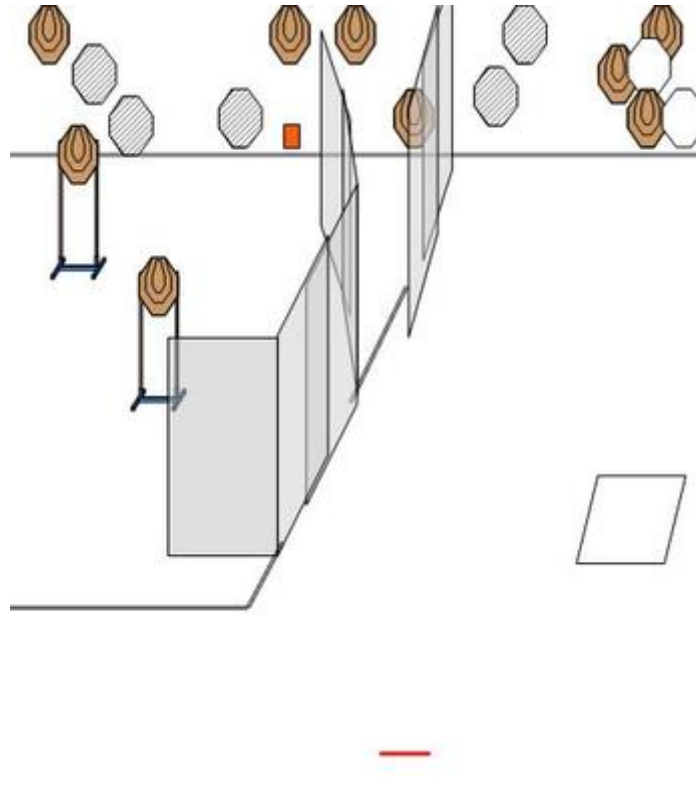

1. V-style

CoF	Comstock - Long	Points	140 p
Targets	13 paper, 2 plates, 2 no-shoot, Total 15 targets	Min rounds	28
Firearm	Handgun	Match-%	41.79%

Procedure	GUN IS LOADED AND HOLSTERED. (1) At the start signal engage all targets.
Starting position	Anywhere within designated area.
Firearm ready condition	
Start on	Audible signal
Stop on	Last shot
Penalties	As per current edition of rules
Safety angles	90 deg L/R
Setup notes	

2. Zig Zag

CoF	Comstock - Medium	Points	95 p
Targets	9 paper, 1 plates, 2 no-shoot, Total 10 targets	Min rounds	19
Firearm	Handgun	Match-%	28.36%

Procedure	GUN IS LOADED & HOLSTERED. (1) Paper targets visible from the shooting box must be engaged from within the box with at least 1 round, followed by a mandatory reload, then engaged again with at least 1 round. (2) At the start signal, engage targets.
Starting position	Standing relaxed, toes touching RED mark
Firearm ready condition	
Start on	Audible signal
Stop on	Last shot
Penalties	As per current edition of rules
Safety angles	90 deg L/R
Setup notes	

3. I feel so empty

CoF	Comstock - Short	Points	45 p
Targets	4 paper, 1 plates, Total 5 targets	Min rounds	9
Firearm	Handgun	Match-%	13.43%

Procedure	GUN IS EMPTY AND PLACED ON DESIGNATED TABLE. ALL MAGAZINES ARE PLACED ON DESIGNATED TABLE. (1) At the start signal engage all targets from the shooting box STRONG HAND ONLY.
Starting position	Standing relaxed, toes touching RED mark
Firearm ready condition	
Start on	Audible signal
Stop on	Last shot
Penalties	As per current edition of rules
Safety angles	90 deg L/R
Setup notes	