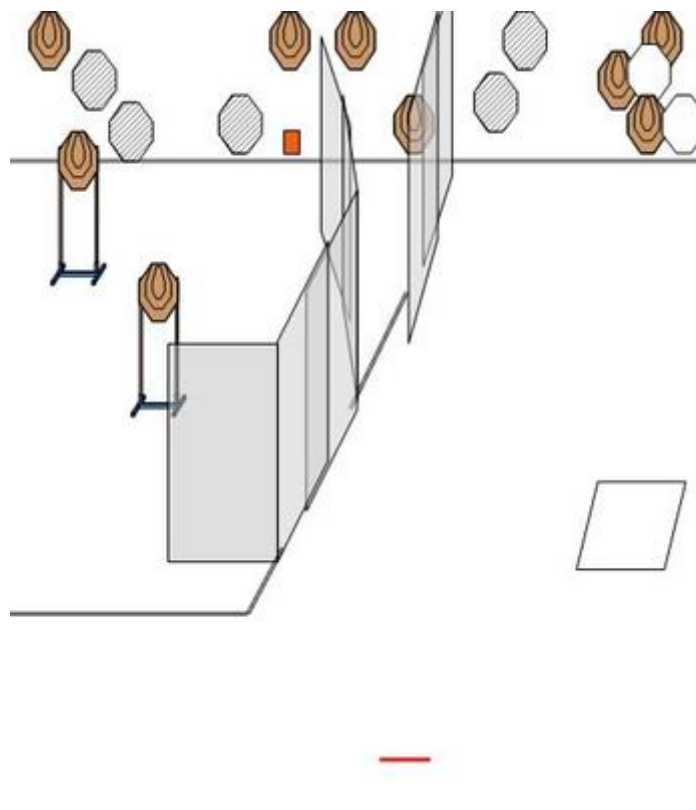

1. V-style

CoF	Comstock - Long	Points	140 p
Targets	13 paper, 2 plates, 2 no-shoot, Total 15 targets	Min rounds	28
Firearm	Handgun	Match-%	41.79%

Procedure	GUN IS LOADED AND HOLSTERED. (1) At the start signal engage all targets.
Starting position	Anywhere within designated area.
Firearm ready condition	
Start on	Audible signal
Stop on	Last shot
Penalties	As per current edition of rules
Safety angles	90 deg L/R
Setup notes	

2. Zig Zag

CoF	Comstock - Medium	Points	95 p
Targets	9 paper, 1 plates, 2 no-shoot, Total 10 targets	Min rounds	19
Firearm	Handgun	Match-%	28.36%

Procedure	GUN IS LOADED & HOLSTERED. (1) Paper targets visible from the shooting box must be engaged from within the box with at least 1 round, followed by a mandatory reload, then engaged again with at least 1 round. (2) At the start signal, engage targets.
Starting position	Standing relaxed, toes touching RED mark
Firearm ready condition	
Start on	Audible signal
Stop on	Last shot
Penalties	As per current edition of rules
Safety angles	90 deg L/R
Setup notes	

3. I feel so empty

CoF	Comstock - Short	Points	45 p
Targets	4 paper, 1 plates, Total 5 targets	Min rounds	9
Firearm	Handgun	Match-%	13.43%

Procedure	GUN IS EMPTY AND PLACED ON DESIGNATED TABLE. ALL MAGAZINES ARE PLACED ON DESIGNATED TABLE. (1) At the start signal engage all targets from the shooting box STRONG HAND ONLY.
Starting position	Standing relaxed, toes touching RED mark
Firearm ready condition	
Start on	Audible signal
Stop on	Last shot
Penalties	As per current edition of rules
Safety angles	90 deg L/R
Setup notes	