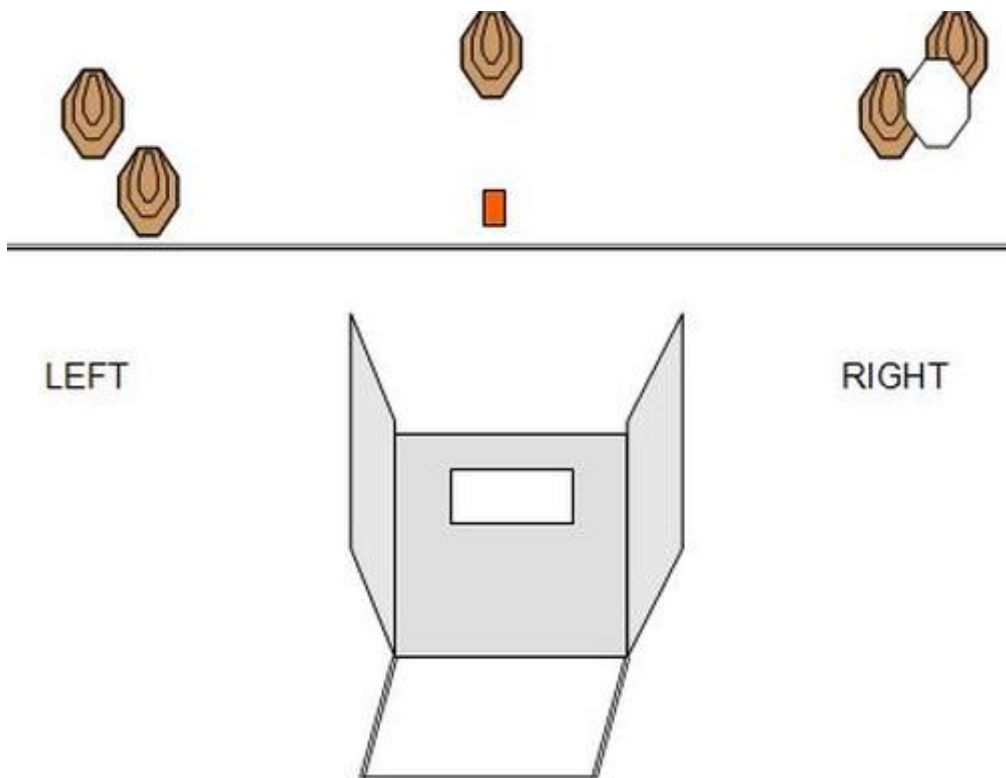

4. Switch it up

CoF	Comstock - Short	Points	55 p
Targets	5 paper, 1 plates, 1 no-shoot, Total 6 targets	Min rounds	11
Firearm	Handgun	Match-%	16.42%

Procedure	GUN IS LOADED, EMPTY CHAMBER. (1) Targets on the LEFT must be engaged using LEFT hand only. (2) Targets on the RIGHT must be engaged using RIGHT hand only. (3) At the start signal engage all targets.
Starting position	Standing relaxed within designated area, facing UPRANGE.
Firearm ready condition	
Start on	Audible signal
Stop on	Last shot
Penalties	As per current edition of rules
Safety angles	90 deg L/R
Setup notes