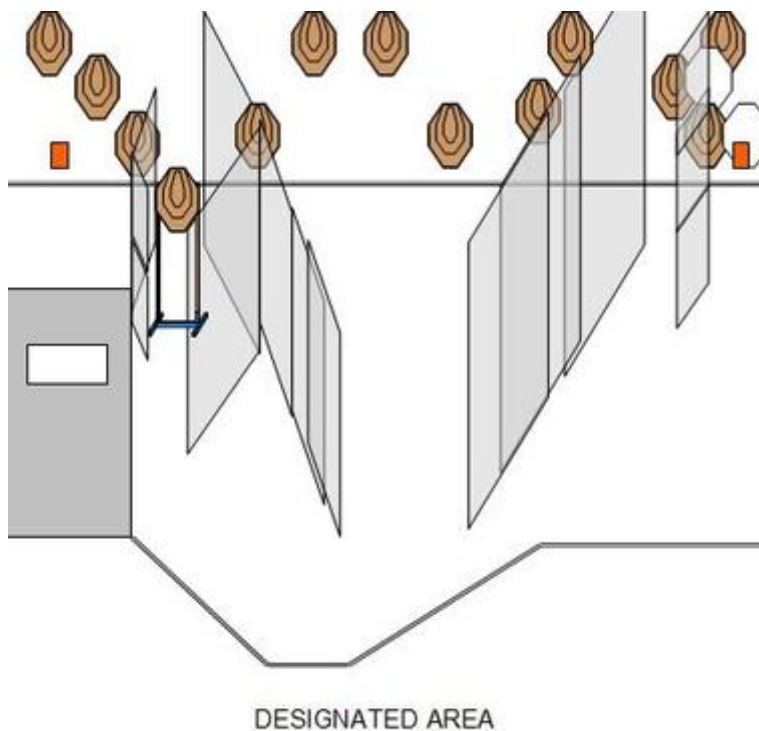

1. V-style

CoF	Comstock - Long	Points	140 p
Targets	13 paper, 2 plates, 2 no-shoot, Total 15 targets	Min rounds	28
Firearm	Handgun	Match-%	41.79%

Procedure	GUN IS LOADED AND HOLSTERED. (1) At the start signal engage all targets.
Starting position	Anywhere within designated area.
Firearm ready condition	
Start on	Audible signal
Stop on	Last shot
Penalties	As per current edition of rules
Safety angles	90 deg L/R
Setup notes	

2. Zig Zag

CoF	Comstock - Medium	Points	95 p
Targets	9 paper, 1 plates, 2 no-shoot, Total 10 targets	Min rounds	19
Firearm	Handgun	Match-%	28.36%

Procedure	GUN IS LOADED & HOLSTERED. (1) Paper targets visible from the shooting box must be engaged from within the box with at least 1 round, followed by a mandatory reload, then engaged again with at least 1 round. (2) At the start signal, engage targets.
Starting position	Standing relaxed, toes touching RED mark
Firearm ready condition	
Start on	Audible signal
Stop on	Last shot
Penalties	As per current edition of rules
Safety angles	90 deg L/R
Setup notes	

3. I feel so empty

CoF	Comstock - Short	Points	45 p
Targets	4 paper, 1 plates, Total 5 targets	Min rounds	9
Firearm	Handgun	Match-%	13.43%

Procedure	GUN IS EMPTY AND PLACED ON DESIGNATED TABLE. ALL MAGAZINES ARE PLACED ON DESIGNATED TABLE. (1) At the start signal engage all targets from the shooting box STRONG HAND ONLY.
Starting position	Standing relaxed, toes touching RED mark
Firearm ready condition	
Start on	Audible signal
Stop on	Last shot
Penalties	As per current edition of rules
Safety angles	90 deg L/R
Setup notes	