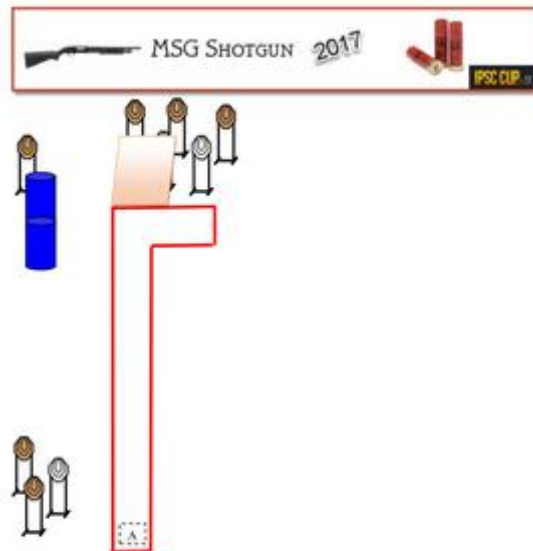

1. 50 meter vänster - Slug

Stage 1	50 meter left – Slug only
Targets	6 IPSC targets and some no-shoots
Course type	Medium
Maximum points	60
Start position	Standing at mark A
Gun Ready Condition	Gun loaded
Procedure	After audible signal engage all targets from the designated area. Two scoring hits per target. Slug only only.
Safety Angles	Flag left and right.
Builders note	