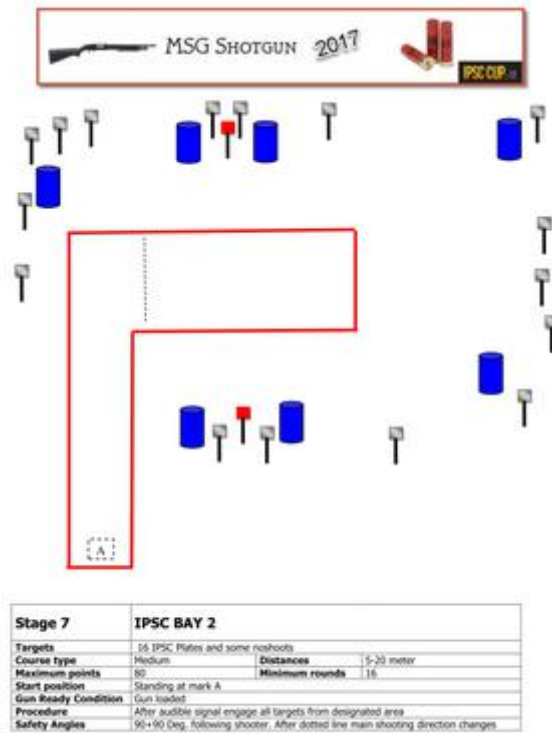

7. IPSC Bay 2

CoF	Comstock - Medium	Points	80 p
Targets	5 plates, 11 frangible, 2 no-shoot, Total 16 targets	Min rounds	16
Firearm	Shotgun	Match-%	14.29%

Procedure	
Starting position	Gun loaded & holstered
Firearm ready condition	
Start on	Audible signal
Stop on	Last shot
Penalties	As per current edition of rules
Safety angles	L/R
Setup notes