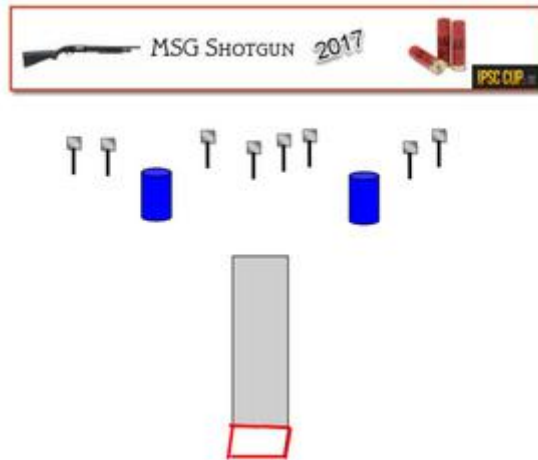

5. 200 meter höger

Stage 5	200m Top Right
Targets	8 IPSC Plates
Course type	Short
Maximum points	40
Start position	Standing anywhere in area A
Gun Ready Condition	Gun loaded
Procedure	After audible signal engage all targets from the designated area.
Safety Angles	Flags left and right.
Builder's note	

CoF	Comstock - Short	Points	40 p
Targets	8 plates, Total 8 targets	Min rounds	8
Firearm	Shotgun	Match-%	7.14%

Procedure	
Starting position	Gun loaded & holstered
Firearm ready condition	
Start on	Audible signal
Stop on	Last shot
Penalties	As per current edition of rules
Safety angles	L/R
Setup notes