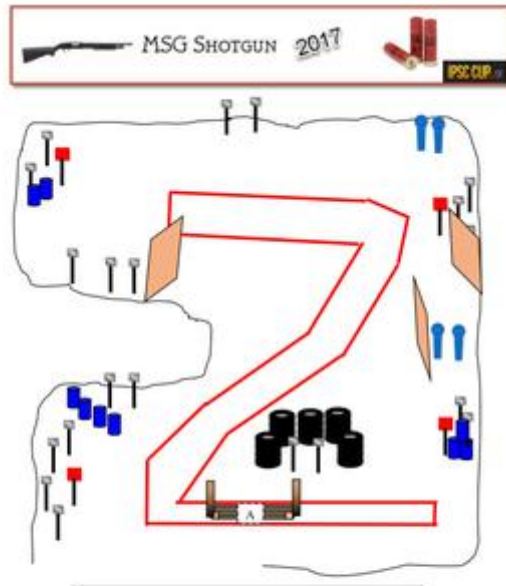

6. IPSC Bay 1

Stage 6	IPSC BAY
Targets	20 IPSC Plates = 4 IPSC poppers and some no-shoots
Course type	Long
Maximum points	80
Start position	Standing at mark A
Gun Ready Condition	Gun loaded
Procedure	After audible signal engage all targets from designated area
Safety Angles	90+90 Deg. Following shooter downrange
	Distances 5-20 meter
	Minimum rounds 24

CoF	Comstock - Long	Points	120 p
Targets	4 popper, 20 plates, 4 no-shoot, Total 24 targets	Min rounds	24
Firearm	Shotgun	Match-%	21.43%

Procedure	
Starting position	Gun loaded & holstered
Firearm ready condition	
Start on	Audible signal
Stop on	Last shot
Penalties	As per current edition of rules
Safety angles	L/R
Setup notes