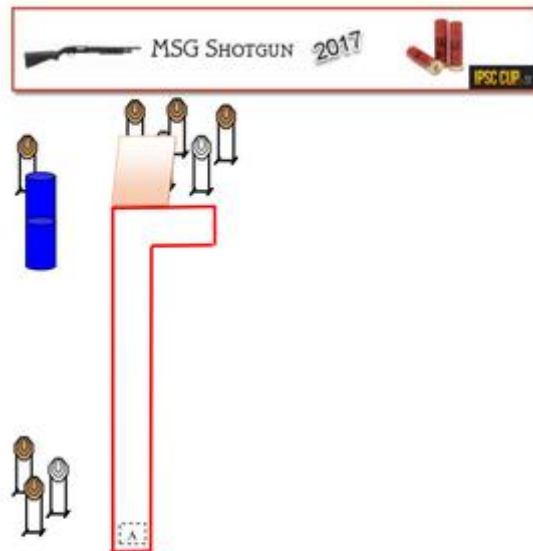

1. 50 meter vänster - Slug

Stage 1	50 meter left – Slug only
Targets	6 PSC targets and some no-shoots
Course type	Medium
Maximum points	60
Start position	Standing at mark A
Gun Ready Condition	Gun loaded
Procedure	After audible signal engage all targets from the designated area. Two scoring hits per target. Slug only only.
Safety Angles	Flag left and right.
Builders note	