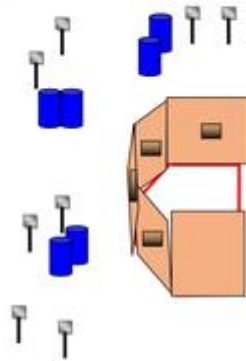

2. 50 meter höger - Buckshot

Stage 2	50 meter right – Buckshot only
Targets	6 IPSC plates and some no-shoots
Course type	Medium Distances 8-12 meter
Maximum points	60 Minimum rounds 6
Start position	Standing in anywhere area A
Gun Ready Condition	Gun loaded
Procedure	After audible signal engage all targets from the designated area. Two scoring hits per target.
Safety Angles	Flags left and right.
Builders note	

3. Markmål

Stage 3	Markmål
Targets	8 PSC Plates
Course type	Short
Maximum points	40
Start position	Standing anywhere in area A
Gun Ready Condition	Gun loaded
Procedure	After audible signal engage all targets from the designated area.
Safety Angles	Flags left and right.
Builder's note	