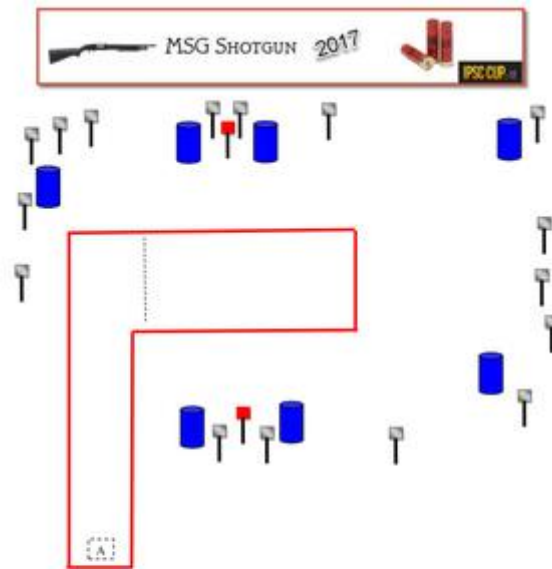

7. IPSC Bay 2

Stage 7	IPSC BAY 2	
Targets	16 IPSC Plates and some no-shoots	
Course type	Medium	Distances 15-30 meter
Maximum points	80	Minimum rounds 16
Start position	Standing at mark A	
Gun Ready Condition	Gun loaded	
Procedure	After audible signal engage all targets from designated area	
Safety Angles	90+90 Deg, following shooter. After dotted line main shooting direction changes	

CoF	Comstock - Medium	Points	80 p
Targets	5 plates, 11 frangible, 2 no-shoot, Total 16 targets	Min rounds	16
Firearm	Shotgun	Match-%	14.29%

Procedure	
Starting position	Gun loaded & holstered
Firearm ready condition	
Start on	Audible signal
Stop on	Last shot
Penalties	As per current edition of rules
Safety angles	L/R
Setup notes