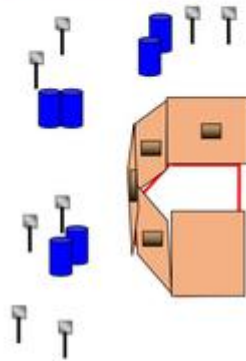

2. 50 meter höger - Buckshot

Stage 2	50 meter right – Buckshot only
Targets	6 IPSC plates and some no-shoots
Course type	Medium Distances 8-12 meter
Maximum points	60 Minimum rounds 6
Start position	Standing in anywhere area A
Gun Ready Condition	Gun loaded
Procedure	After audible signal engage all targets from the designated area. Two scoring hits per target.
Safety Angles	Flags left and right.
Builders note	

3. Markmål

Stage 3	Markmål
Targets	8 PSC Plates
Course type	Short
Maximum points	40
Start position	Standing anywhere in area A
Gun Ready Condition	Gun loaded
Procedure	After audible signal engage all targets from the designated area.
Safety Angles	Flags left and right.
Builders note	