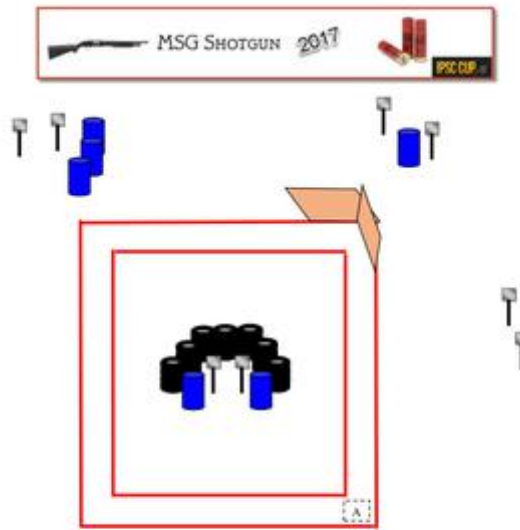

8. 300 meter vänster

Stage 8	Range Mid 300m, Left
Targets	8 IPSC Plates and some no-shoots
Course type	Short Distances 5-55 meter
Maximum points	40 Minimum rounds 8
Start position	Standing at mark A
Gun Ready Condition	Gun loaded
Procedure	After audible signal engage all targets from designated area
Safety angles	Flag to the right and to the left
Builders note	

CoF	Comstock - Short	Points	40 p
Targets	8 plates, 2 no-shoot, Total 8 targets	Min rounds	8
Firearm	Shotgun	Match-%	7.14%

Procedure	
Starting position	Gun loaded & holstered
Firearm ready condition	
Start on	Audible signal
Stop on	Last shot
Penalties	As per current edition of rules
Safety angles	L/R
Setup notes