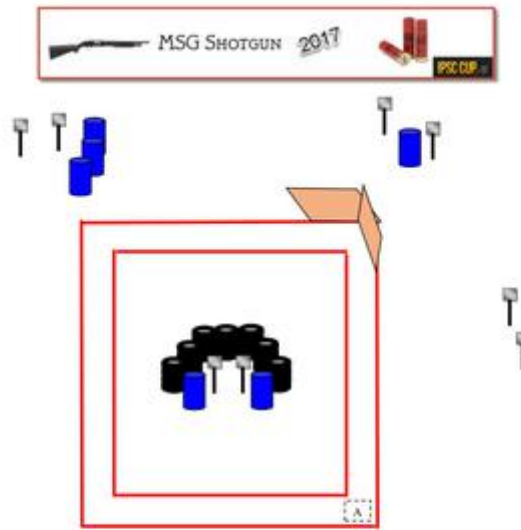

8. 300 meter vänster

Stage 8	Range Mid 300m, Left
Targets	8 IPSC Plates and some no-shoots
Course type	Short Distances 5-55 meter
Maximum points	40 Minimum rounds 8
Start position	Standing at mark A
Gun Ready Condition	Gun loaded
Procedure	After audible signal engage all targets from designated area
Safety angles	Flag to the right and to the left
Builders note	

CoF	Comstock - Short	Points	40 p
Targets	8 plates, 2 no-shoot, Total 8 targets	Min rounds	8
Firearm	Shotgun	Match-%	7.14%

Procedure	
Starting position	Gun loaded & holstered
Firearm ready condition	
Start on	Audible signal
Stop on	Last shot
Penalties	As per current edition of rules
Safety angles	L/R
Setup notes