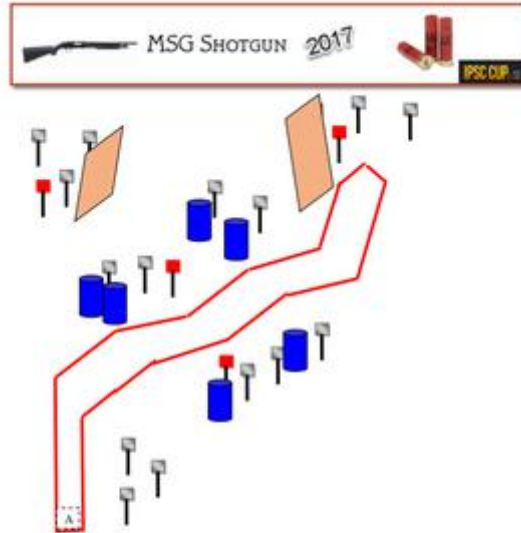

9. Jungle Run

Stage 9	Jungle run
Targets	16 PSC Plates and some no-shoots
Course type	Medium
Maximum points	80
Start position	Standing at mark A
Gun Ready Condition	Gun loaded
Procedure	After audible signal engage all targets from the designated area.
Safety Angles	Flags left and right.
Builders note	

CoF	Comstock - Medium	Points	80 p
Targets	16 plates, 4 no-shoot, Total 16 targets	Min rounds	16
Firearm	Shotgun	Match-%	14.29%

Procedure	
Starting position	Gun loaded & holstered
Firearm ready condition	
Start on	Audible signal
Stop on	Last shot
Penalties	As per current edition of rules
Safety angles	L/R
Setup notes