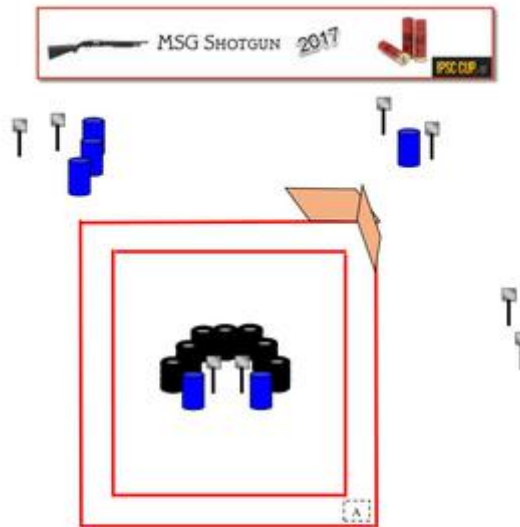

8. 300 meter vänster

Stage 8	Range Mid 300m, Left
Targets	8 IPSC Plates and some no-shoots
Course type	Short Distances 5-55 meter
Maximum points	40 Minimum rounds 8
Start position	Standing at mark A
Gun Ready Condition	Gun loaded
Procedure	After audible signal engage all targets from designated area
Safety angles	Flag to the right and to the left
Builders note	

CoF	Comstock - Short	Points	40 p
Targets	8 plates, 2 no-shoot, Total 8 targets	Min rounds	8
Firearm	Shotgun	Match-%	7.14%

Procedure	
Starting position	Gun loaded & holstered
Firearm ready condition	
Start on	Audible signal
Stop on	Last shot
Penalties	As per current edition of rules
Safety angles	L/R
Setup notes