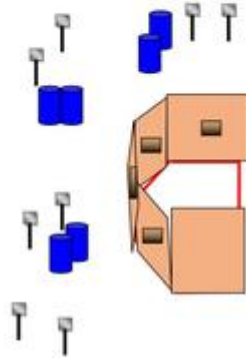

2. 50 meter höger - Buckshot

Stage 2	50 meter right – Buckshot only
Targets	6 IPSC plates and some no-shoots
Course type	Medium Distances 8-12 meter
Maximum points	60 Minimum rounds 6
Start position	Standing in anywhere area A
Gun Ready Condition	Gun loaded
Procedure	After audible signal engage all targets from the designated area. Two scoring hits per target.
Safety Angles	Flags left and right.
Builders note	

3. Markmål

Stage 3	Markmål
Targets	8 IPSC Plates
Course type	Short
Maximum points	40
Start position	Standing anywhere in area A
Gun Ready Condition	Gun loaded
Procedure	After audible signal engage all targets from the designated area.
Safety Angles	Flags left and right.
Builder's note	