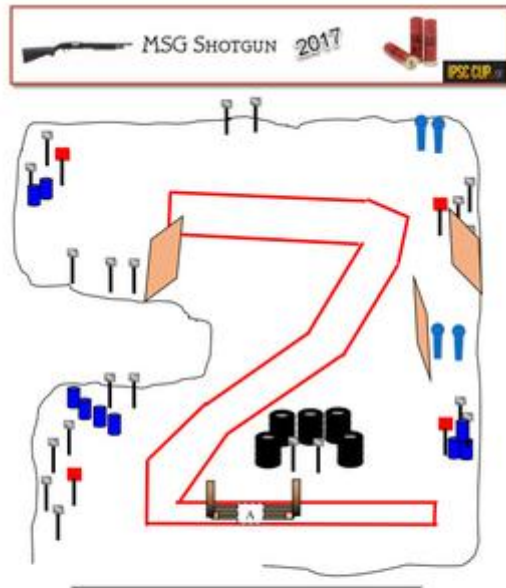

6. IPSC Bay 1

Stage 6	IPSC BAY
Targets	20 IPSC Plates = 4 IPSC poppers and some no-shoots
Course type	Long
Maximum points	80
Start position	Standing at mark A
Gun Ready Condition	Gun loaded
Procedure	After audible signal engage all targets from designated area
Safety Angles	90+90 Deg. Following shooter downrange

CoF	Comstock - Long	Points	120 p
Targets	4 popper, 20 plates, 4 no-shoot, Total 24 targets	Min rounds	24
Firearm	Shotgun	Match-%	21.43%

Procedure	
Starting position	Gun loaded & holstered
Firearm ready condition	
Start on	Audible signal
Stop on	Last shot
Penalties	As per current edition of rules
Safety angles	L/R
Setup notes