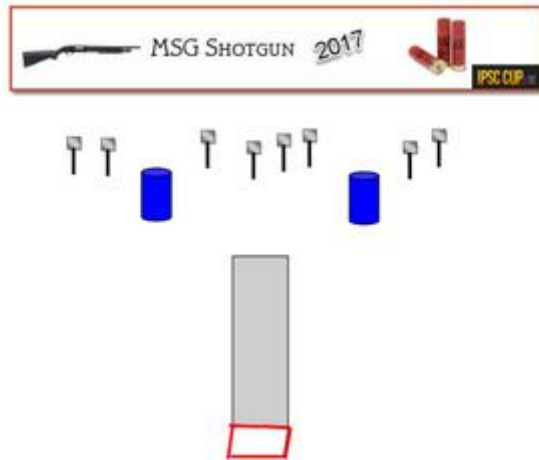

5. 200 meter höger

Stage 5	200m Top Right
Targets	8 IPSC Plates
Course type	Short
Maximum points	40
Start position	Standing anywhere in area A
Gun Ready Condition	Gun loaded
Procedure	After audible signal engage all targets from the designated area.
Safety Angles	Flags left and right.
Builder's note	

CoF	Comstock - Short	Points	40 p
Targets	8 plates, Total 8 targets	Min rounds	8
Firearm	Shotgun	Match-%	7.14%

Procedure	
Starting position	Gun loaded & holstered
Firearm ready condition	
Start on	Audible signal
Stop on	Last shot
Penalties	As per current edition of rules
Safety angles	L/R
Setup notes