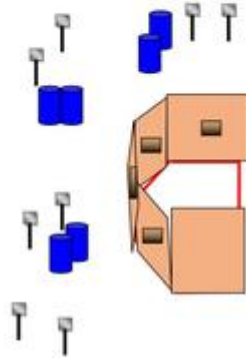

## 2. 50 meter höger - Buckshot

Stage 2	50 meter right – Buckshot only
Targets	6 IPSC plates and some no-shoots
Course type	Medium Distances 8-12 meter
Maximum points	60 Minimum rounds 6
Start position	Standing in anywhere area A
Gun Ready Condition	Gun loaded
Procedure	After audible signal engage all targets from the designated area. Two scoring hits per target.
Safety Angles	Flags left and right.
Builders note	

### 3. Markmål

Stage 3	Markmål
<b>Targets</b>	8 PSC Plates
<b>Course type</b>	Short
<b>Maximum points</b>	40
<b>Start position</b>	Standing anywhere in area A
<b>Gun Ready Condition</b>	Gun loaded
<b>Procedure</b>	After audible signal engage all targets from the designated area.
<b>Safety Angles</b>	Flags left and right.
<b>Builder's note</b>	