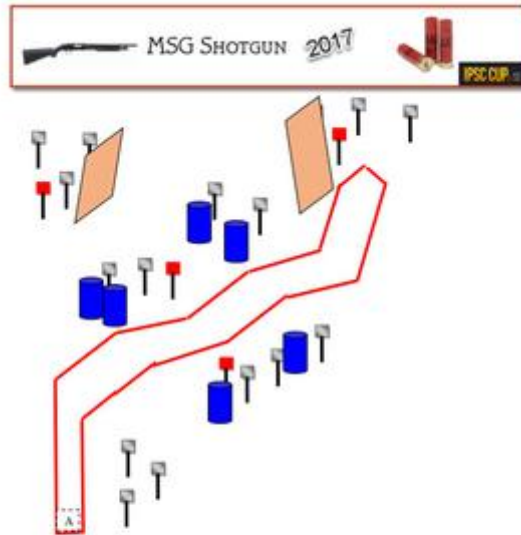

9. Jungle Run

Stage 9	Jungle run
Targets	16 PSC Plates and some no-shoots
Course type	Medium
Maximum points	80
Start position	Standing at mark A
Gun Ready Condition	Gun loaded
Procedure	After audible signal engage all targets from the designated area.
Safety Angles	Flags left and right.
Builders note	

CoF	Comstock - Medium	Points	80 p
Targets	16 plates, 4 no-shoot, Total 16 targets	Min rounds	16
Firearm	Shotgun	Match-%	14.29%

Procedure	
Starting position	Gun loaded & holstered
Firearm ready condition	
Start on	Audible signal
Stop on	Last shot
Penalties	As per current edition of rules
Safety angles	L/R
Setup notes