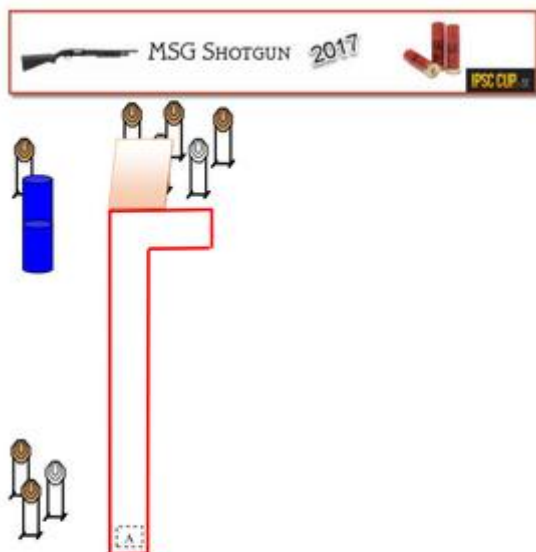

# 1. 50 meter vänster - Slug

Stage 1	50 meter left – Slug only
<b>Targets</b>	6 IPSC targets and some no-shoots
<b>Course type</b>	Medium
<b>Maximum points</b>	60
<b>Start position</b>	Standing at mark A
<b>Gun Ready Condition</b>	Gun loaded
<b>Procedure</b>	After audible signal engage all targets from the designated area. Two scoring hits per target. Slug only only.
<b>Safety Angles</b>	Flag left and right.
<b>Builders note</b>	