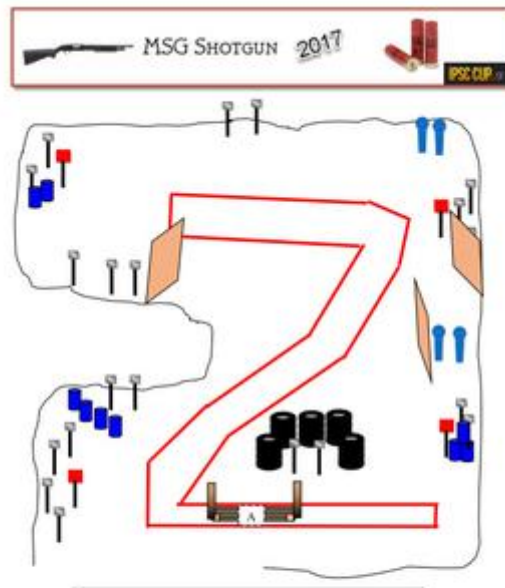

6. IPSC Bay 1

Stage 6	IPSC BAY
Targets	20 IPSC Plates = 4 IPSC poppers and some no-shoots
Course type	Long
Maximum points	80
Start position	Standing at mark A
Gun Ready Condition	Gun loaded
Procedure	After audible signal engage all targets from designated area
Safety Angles	90+90 Deg. Following shooter downrange
	Distances 5-20 meter
	Minimum rounds 24

CoF	Comstock - Long	Points	120 p
Targets	4 popper, 20 plates, 4 no-shoot, Total 24 targets	Min rounds	24
Firearm	Shotgun	Match-%	21.43%

Procedure	
Starting position	Gun loaded & holstered
Firearm ready condition	
Start on	Audible signal
Stop on	Last shot
Penalties	As per current edition of rules
Safety angles	L/R
Setup notes